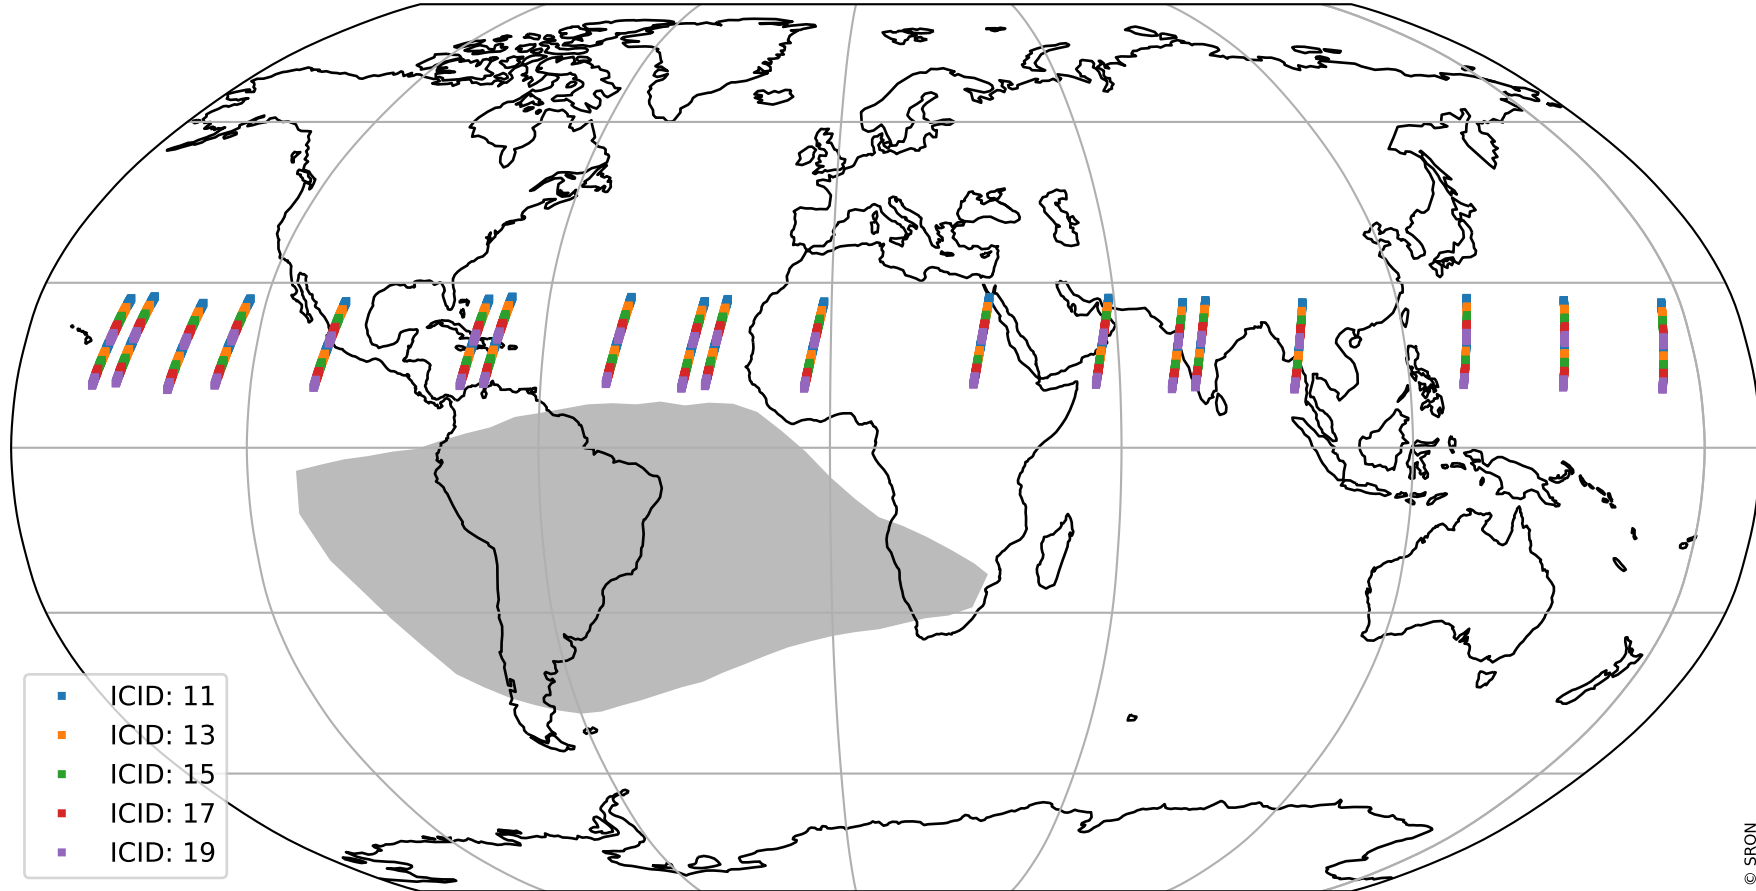

# Tropomi SWIR offset (official)

orbits : 19 in [20812, 20857]  
coverage : 2021-10-19 / 2021-10-22  
median : 28.36  $\mu\text{V}$   
spread : 14.449  $\mu\text{V}$   
created : 2023-08-21T15:06:07

# Tropomi SWIR offset (official)

orbits : 19 in [20812, 20857]  
coverage : 2021-10-19 / 2021-10-22  
median : -0.057773 mV  
spread : 0.39717 mV  
created : 2023-08-21T15:06:07

value compared with SWIR offset CKD

# Tropomi SWIR offset (official) ground-tracks of Sentinel-5P

orbits : 19 in [20812, 20857]  
coverage : 2021-10-19 / 2021-10-22  
created : 2023-08-21T15:06:07

# Tropomi SWIR offset (official)

orbits : [2827, 20857]  
coverage : 2018-04-30 / 2021-10-22  
created : 2023-08-21T15:06:08