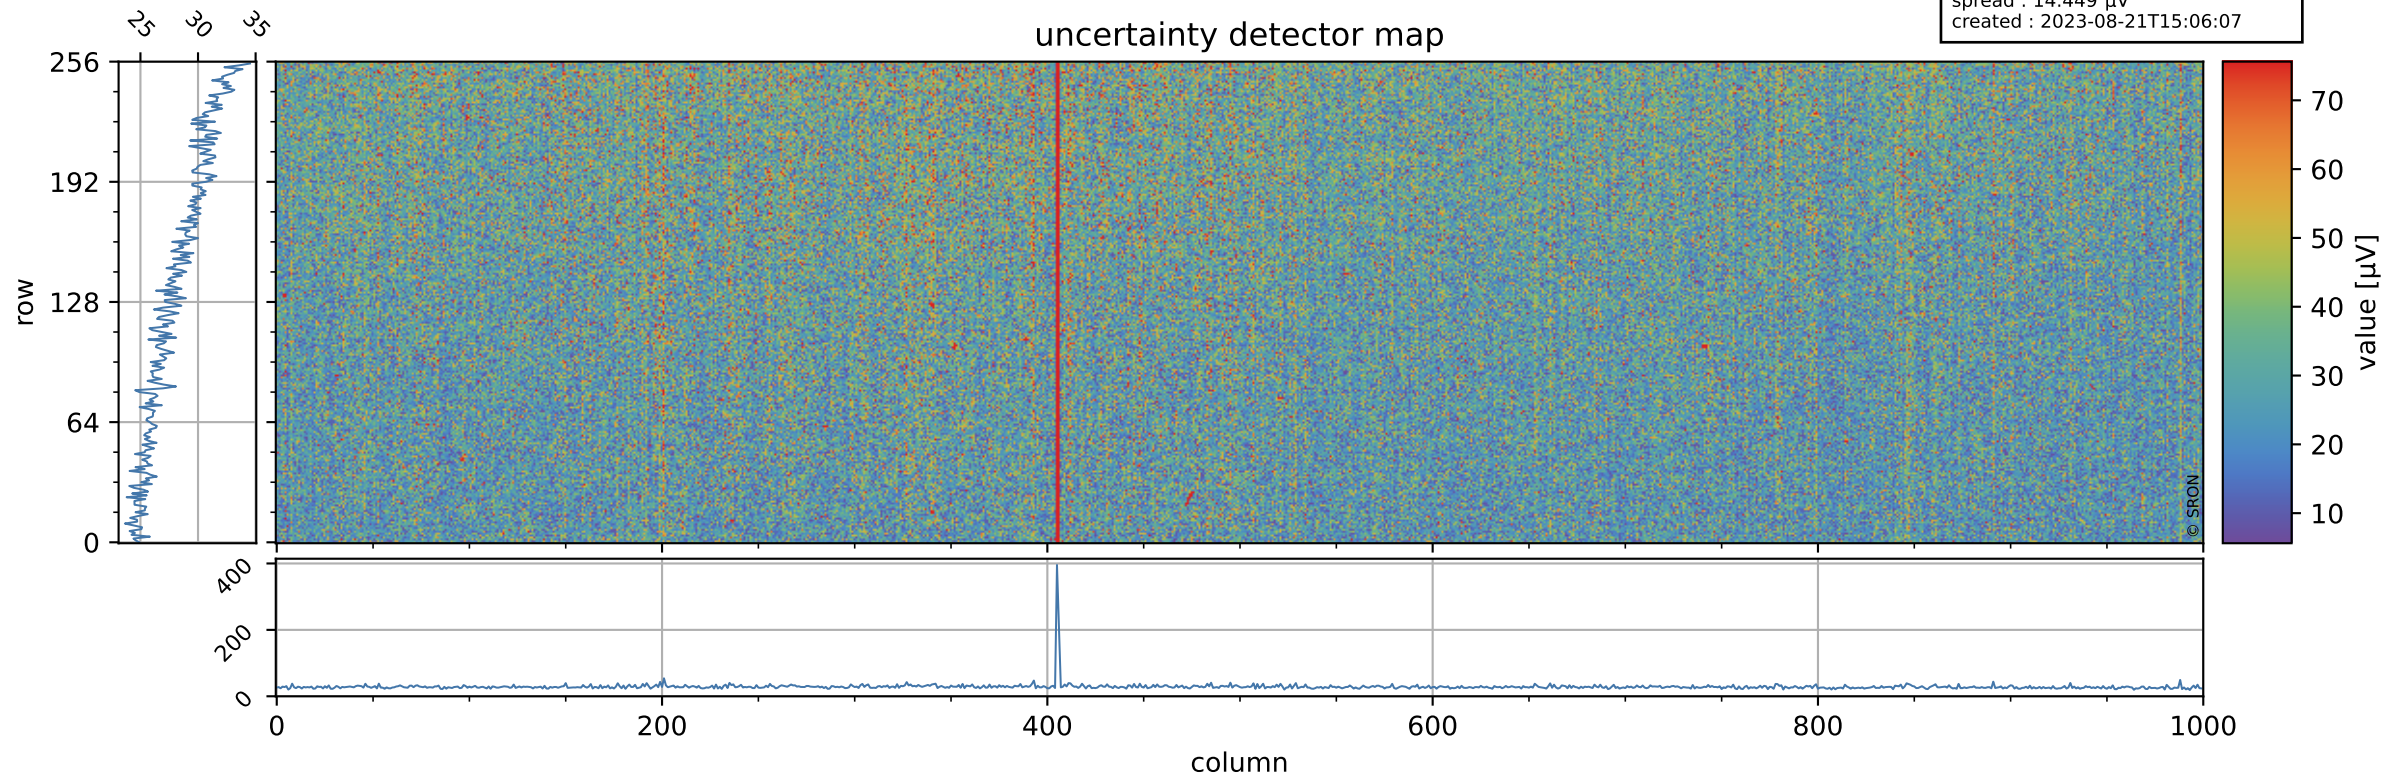

# Tropomi SWIR offset (official)

orbits : 19 in [20812, 20857]  
coverage : 2021-10-19 / 2021-10-22  
median : 0.52595 V  
spread : 0.035912 V  
created : 2023-08-21T15:06:06

## value detector map

# Tropomi SWIR offset (official)

orbits : 19 in [20812, 20857]  
coverage : 2021-10-19 / 2021-10-22  
median : 28.36  $\mu\text{V}$   
spread : 14.449  $\mu\text{V}$   
created : 2023-08-21T15:06:07

# Tropomi SWIR offset (official) ground-tracks of Sentinel-5P

orbits : 19 in [20812, 20857]  
coverage : 2021-10-19 / 2021-10-22  
created : 2023-08-21T15:06:07