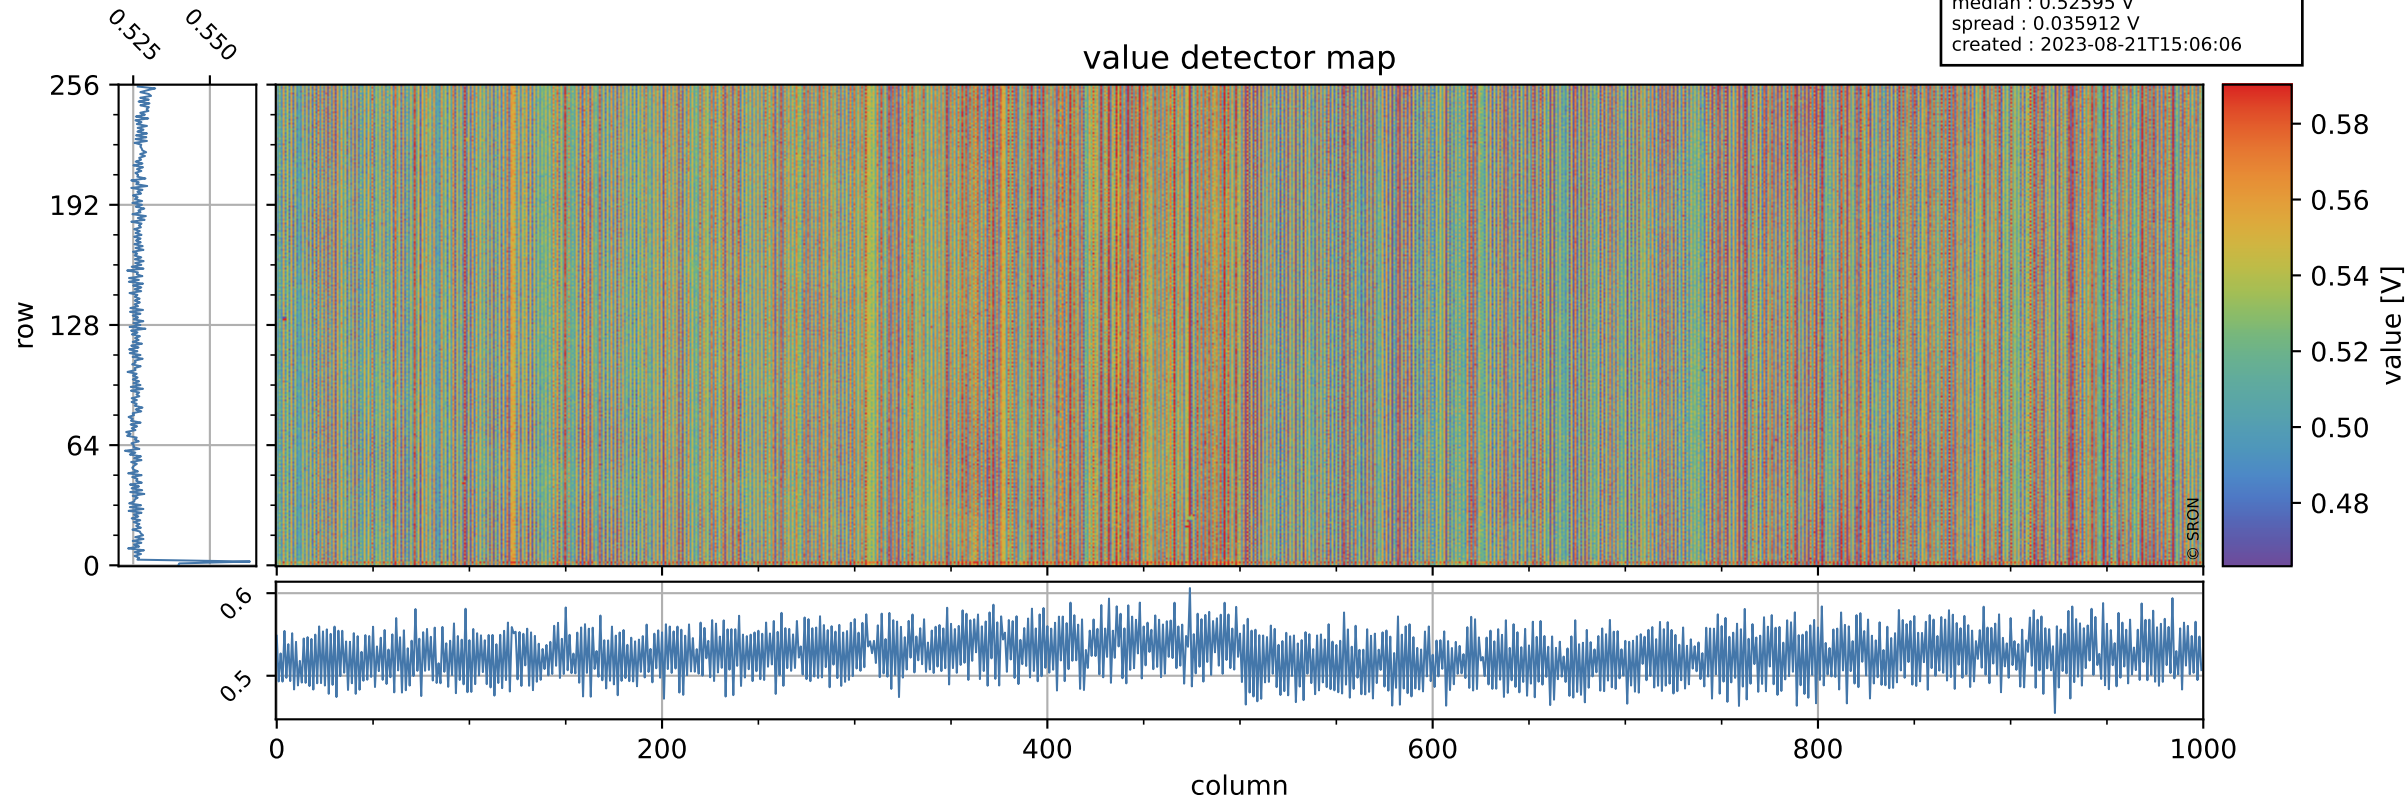

# Tropomi SWIR offset (official)

orbits : 19 in [20812, 20857]  
coverage : 2021-10-19 / 2021-10-22  
median : 0.52595 V  
spread : 0.035912 V  
created : 2023-08-21T15:06:06

## value detector map

# Tropomi SWIR offset (official)

orbits : 19 in [20812, 20857]  
coverage : 2021-10-19 / 2021-10-22  
median : 28.36  $\mu\text{V}$   
spread : 14.449  $\mu\text{V}$   
created : 2023-08-21T15:06:07

# Tropomi SWIR offset (official) ground-tracks of Sentinel-5P

orbits : 19 in [20812, 20857]  
coverage : 2021-10-19 / 2021-10-22  
created : 2023-08-21T15:06:07