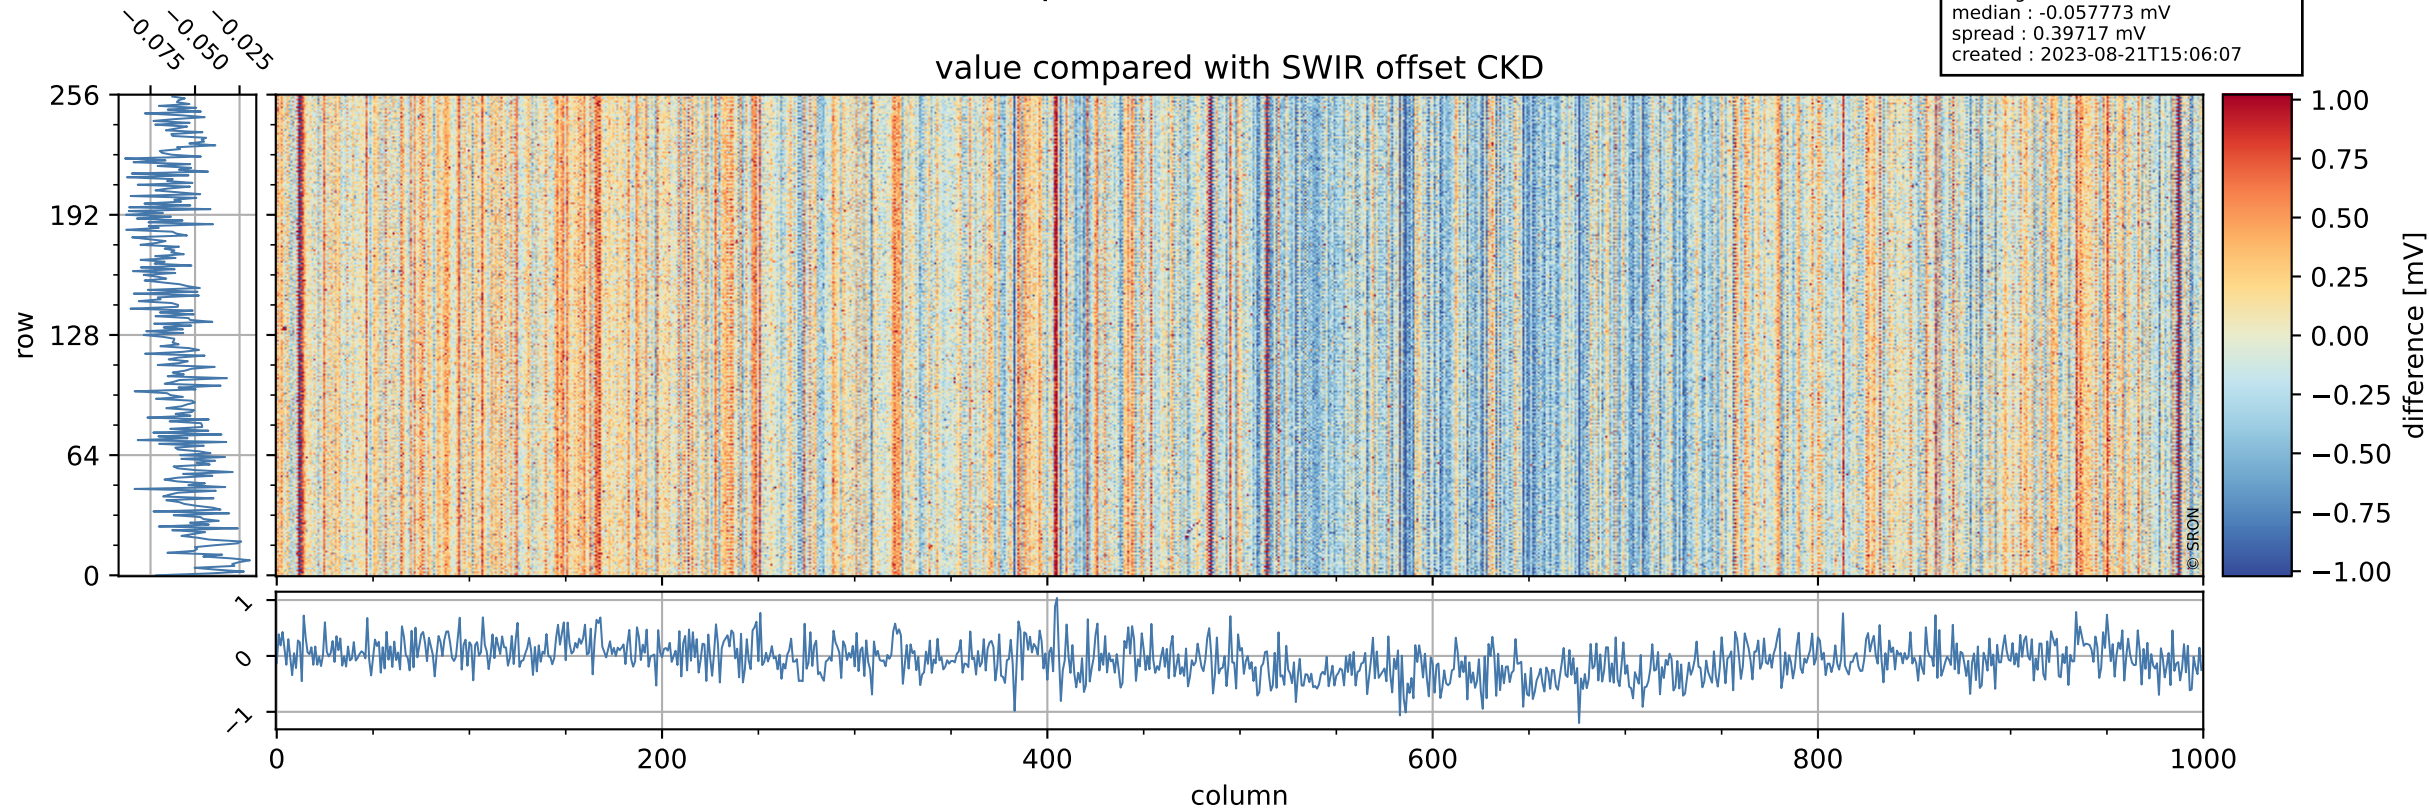

## value detector map

# Tropomi SWIR offset (official)

orbits : 19 in [20812, 20857]  
coverage : 2021-10-19 / 2021-10-22  
median : 28.36  $\mu\text{V}$   
spread : 14.449  $\mu\text{V}$   
created : 2023-08-21T15:06:07

# Tropomi SWIR offset (official)

orbits : 19 in [20812, 20857]  
coverage : 2021-10-19 / 2021-10-22  
median : -0.057773 mV  
spread : 0.39717 mV  
created : 2023-08-21T15:06:07

value compared with SWIR offset CKD

# Tropomi SWIR offset (official) ground-tracks of Sentinel-5P

orbits : 19 in [20812, 20857]  
coverage : 2021-10-19 / 2021-10-22  
created : 2023-08-21T15:06:07