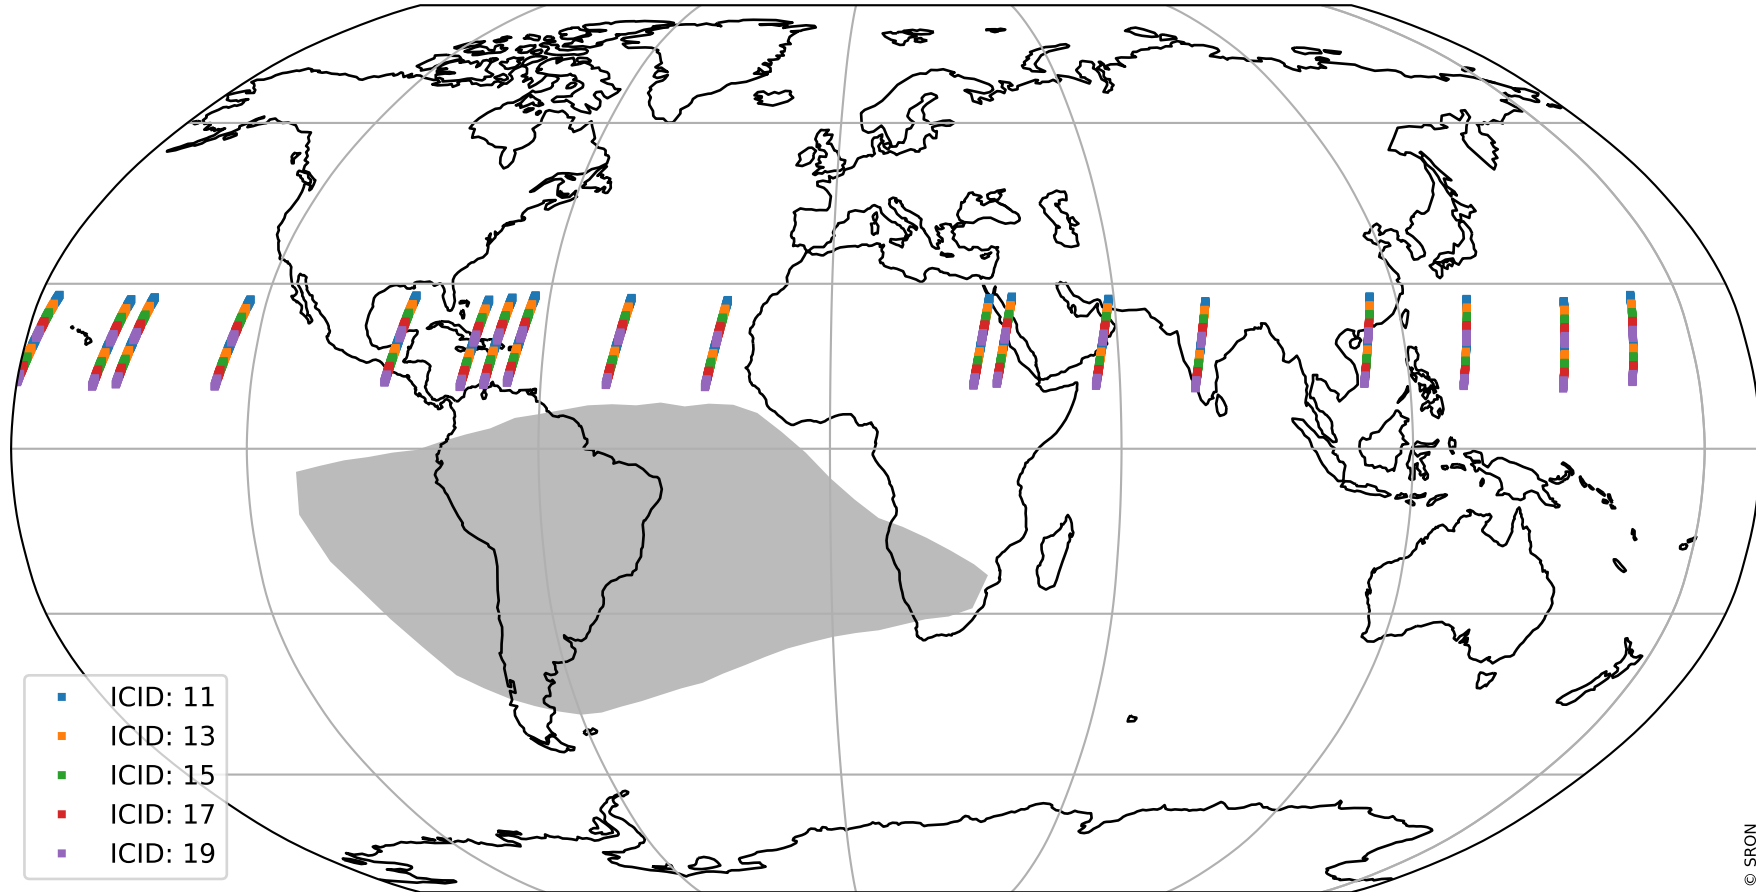

# Tropomi SWIR offset (official)

orbits : 18 in [20827, 20872]  
coverage : 2021-10-20 / 2021-10-23  
median : 28.478  $\mu\text{V}$   
spread : 14.461  $\mu\text{V}$   
created : 2023-08-21T15:06:10

# Tropomi SWIR offset (official)

orbits : 18 in [20827, 20872]  
coverage : 2021-10-20 / 2021-10-23  
median : -0.065069 mV  
spread : 0.40019 mV  
created : 2023-08-21T15:06:10

value compared with SWIR offset CKD

# Tropomi SWIR offset (official) ground-tracks of Sentinel-5P

orbits : 18 in [20827, 20872]  
coverage : 2021-10-20 / 2021-10-23  
created : 2023-08-21T15:06:11

# Tropomi SWIR offset (official)

orbits : [2827, 20872]  
coverage : 2018-04-30 / 2021-10-23  
created : 2023-08-21T15:06:11