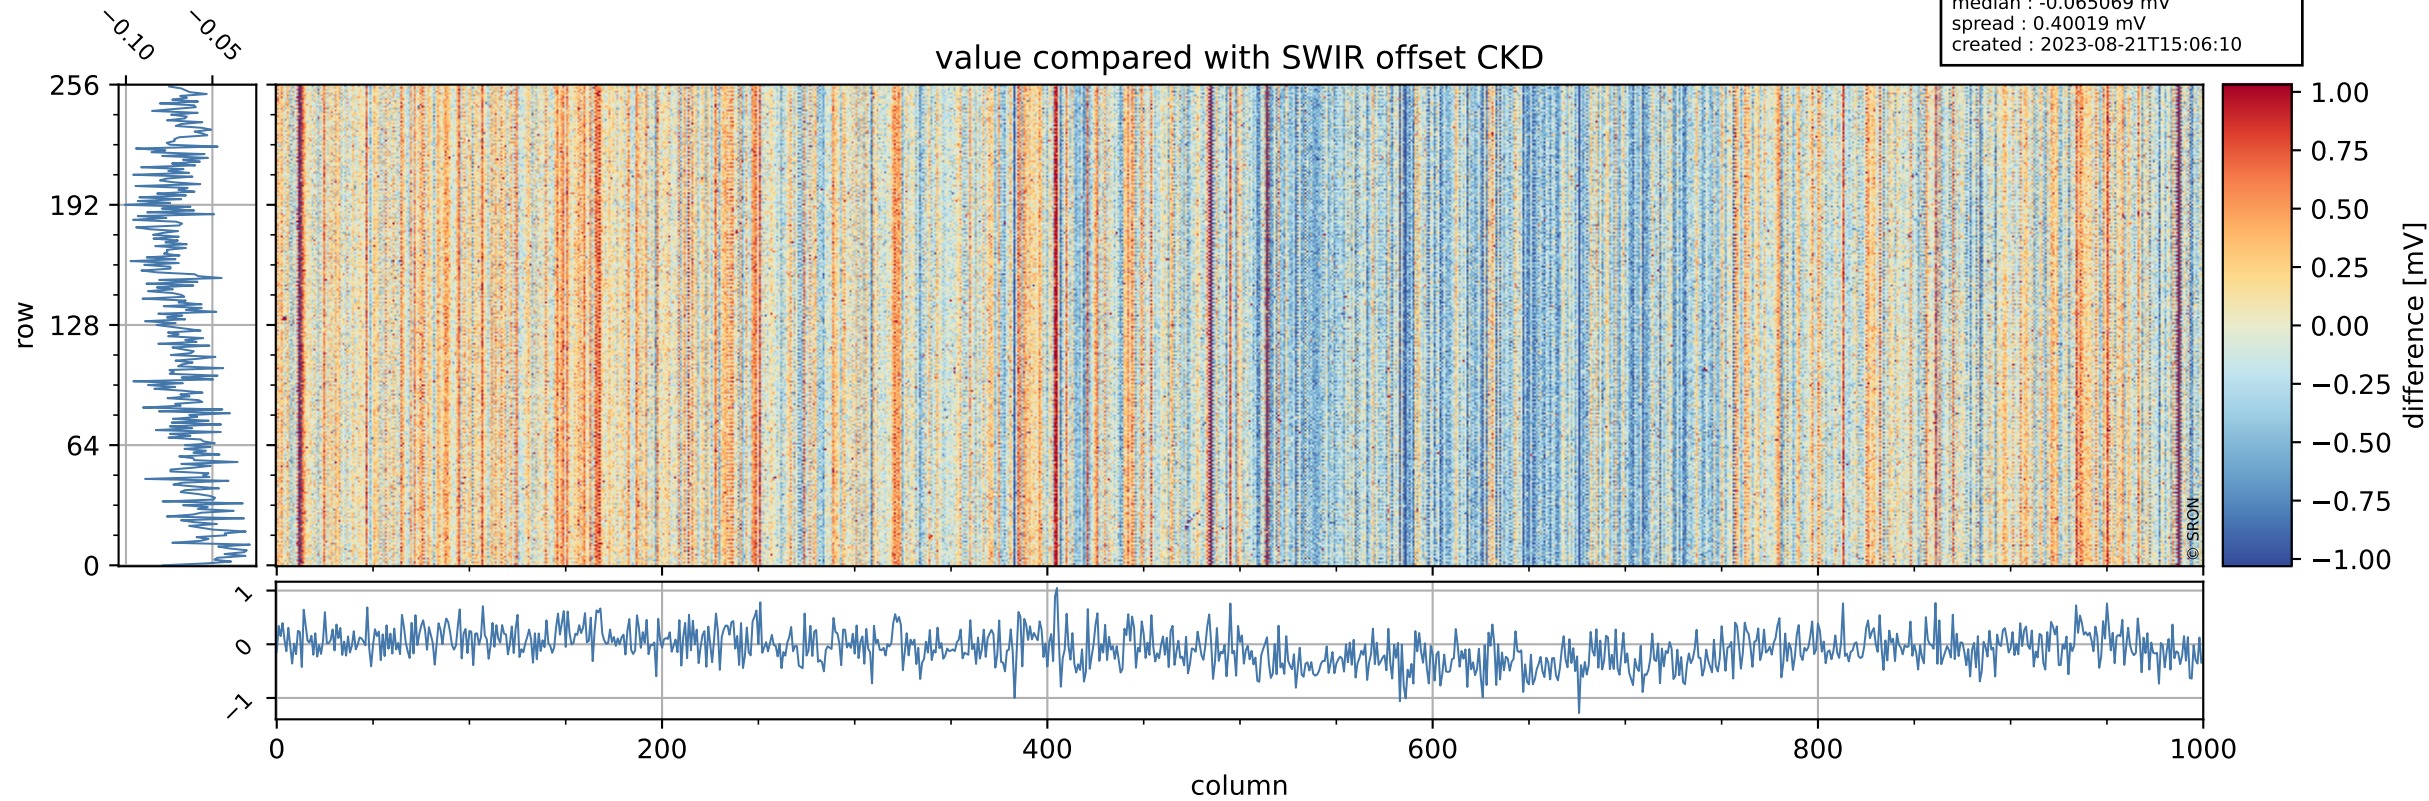

## value detector map

# Tropomi SWIR offset (official)

orbits : 18 in [20827, 20872]  
coverage : 2021-10-20 / 2021-10-23  
median : 28.478  $\mu\text{V}$   
spread : 14.461  $\mu\text{V}$   
created : 2023-08-21T15:06:10

# Tropomi SWIR offset (official)

orbits : 18 in [20827, 20872]  
coverage : 2021-10-20 / 2021-10-23  
median : -0.065069 mV  
spread : 0.40019 mV  
created : 2023-08-21T15:06:10

value compared with SWIR offset CKD

# Tropomi SWIR offset (official) ground-tracks of Sentinel-5P

orbits : 18 in [20827, 20872]  
coverage : 2021-10-20 / 2021-10-23  
created : 2023-08-21T15:06:11