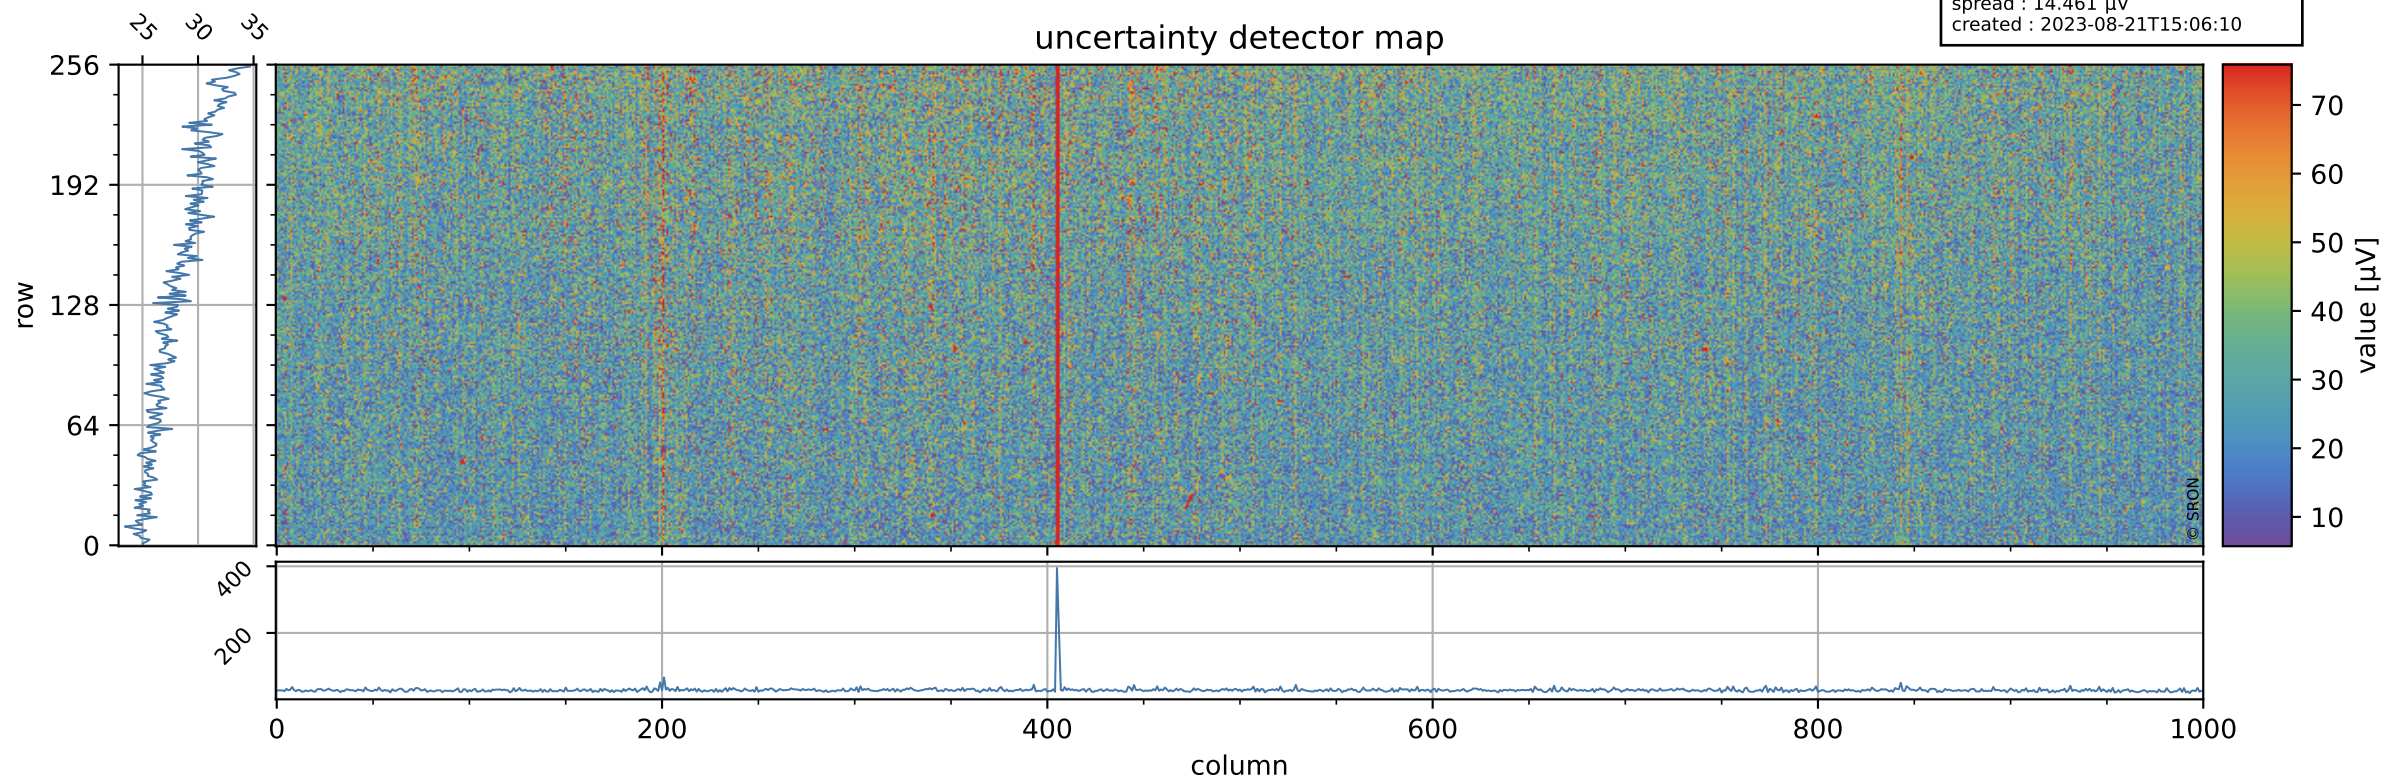

# Tropomi SWIR offset (official)

orbits : 18 in [20827, 20872]  
coverage : 2021-10-20 / 2021-10-23  
median : 0.52595 V  
spread : 0.035913 V  
created : 2023-08-21T15:06:09

## value detector map

# Tropomi SWIR offset (official)

orbits : 18 in [20827, 20872]  
coverage : 2021-10-20 / 2021-10-23  
median : 28.478  $\mu\text{V}$   
spread : 14.461  $\mu\text{V}$   
created : 2023-08-21T15:06:10

# Tropomi SWIR offset (official) ground-tracks of Sentinel-5P

orbits : 18 in [20827, 20872]  
coverage : 2021-10-20 / 2021-10-23  
created : 2023-08-21T15:06:11