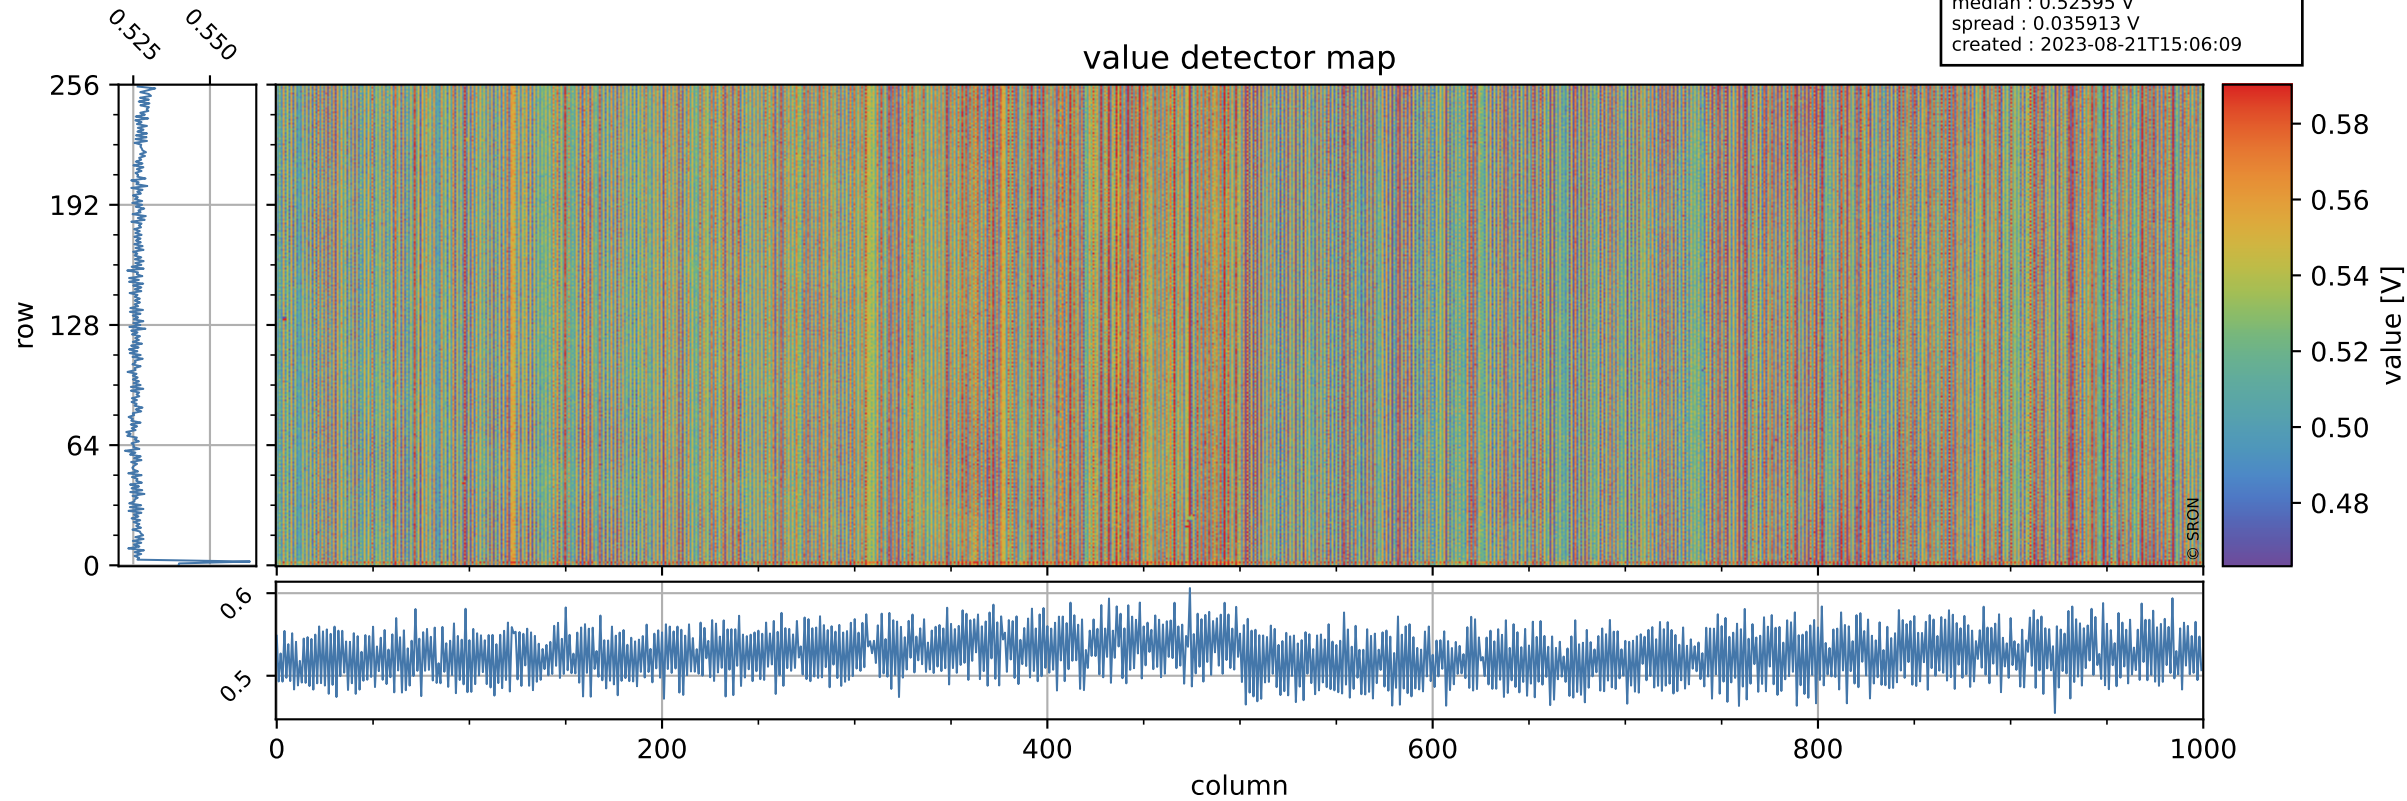

# Tropomi SWIR offset (official)

orbits : 18 in [20827, 20872]  
coverage : 2021-10-20 / 2021-10-23  
median : 0.52595 V  
spread : 0.035913 V  
created : 2023-08-21T15:06:09

## value detector map

# Tropomi SWIR offset (official)

orbits : 18 in [20827, 20872]  
coverage : 2021-10-20 / 2021-10-23  
median : 28.478  $\mu\text{V}$   
spread : 14.461  $\mu\text{V}$   
created : 2023-08-21T15:06:10

# Tropomi SWIR offset (official) ground-tracks of Sentinel-5P

orbits : 18 in [20827, 20872]  
coverage : 2021-10-20 / 2021-10-23  
created : 2023-08-21T15:06:11