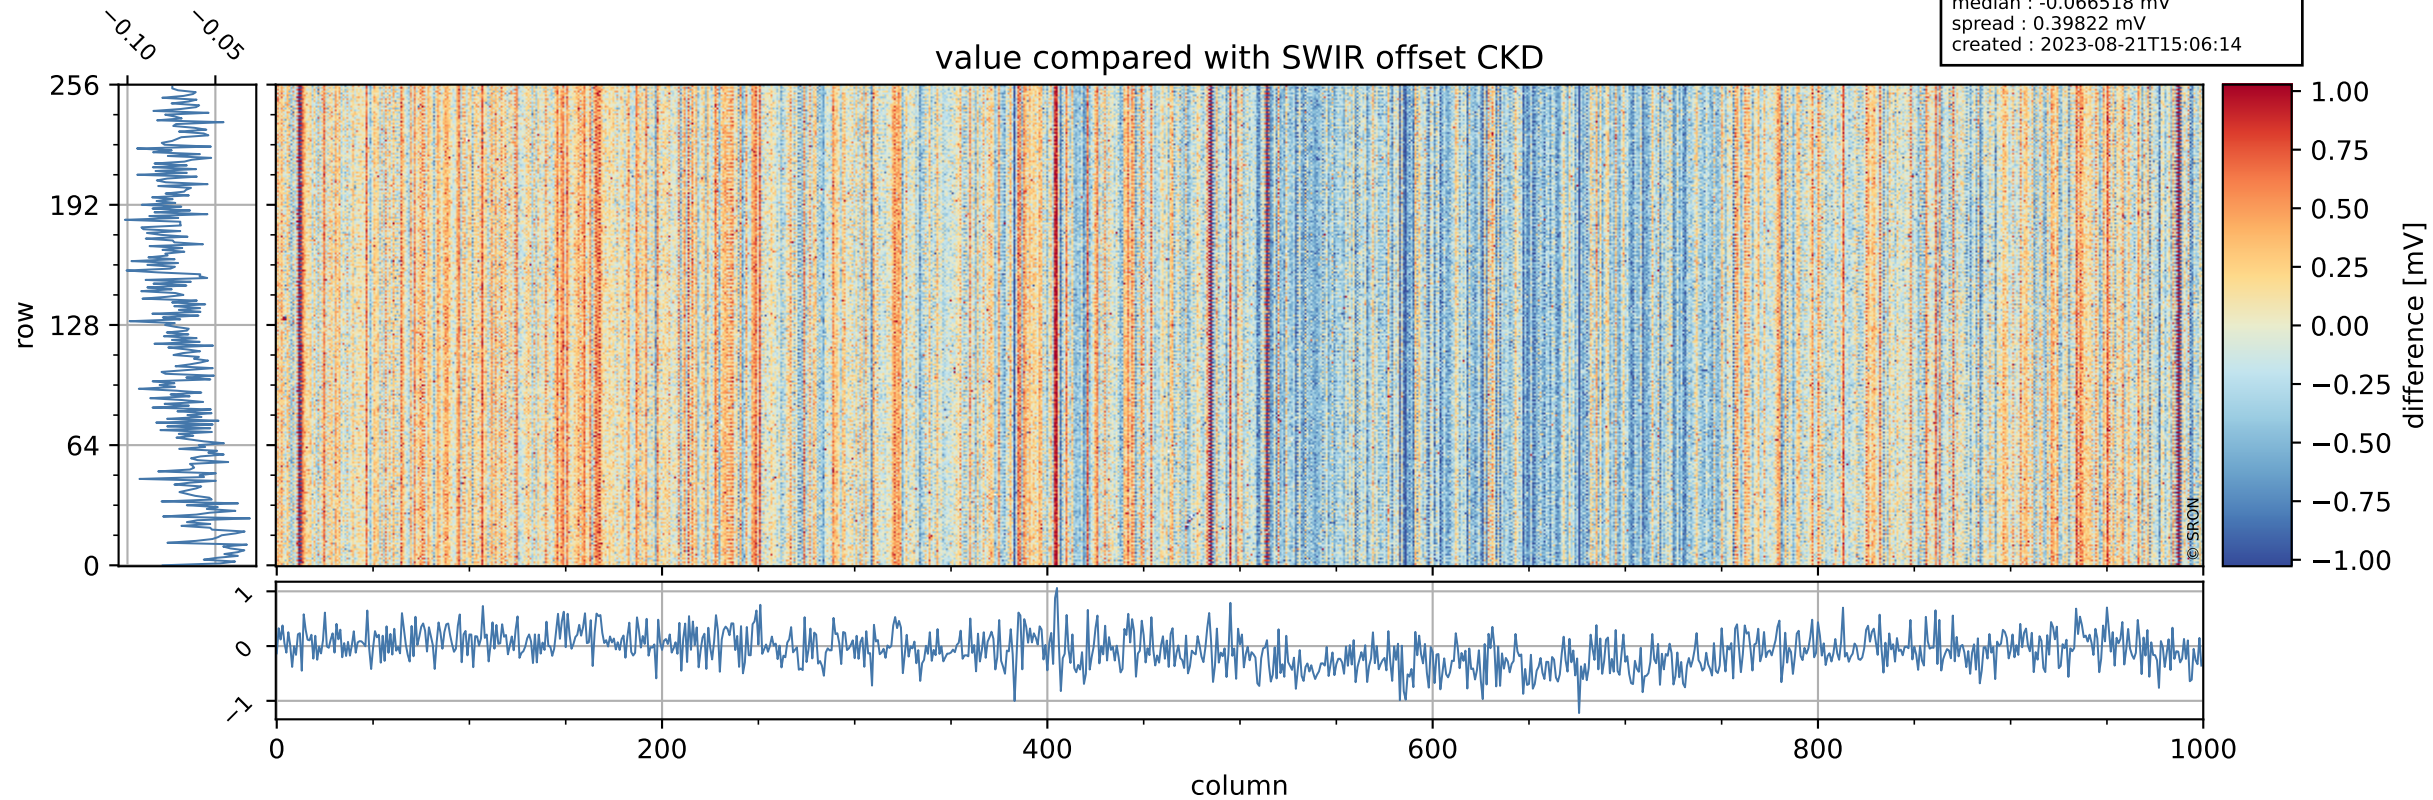

Tropomi SWIR offset (official)

orbits : 19 in [20842, 20887]
coverage : 2021-10-21 / 2021-10-24
median : 0.52595 V
spread : 0.035913 V
created : 2023-08-21T15:06:13

value detector map

Tropomi SWIR offset (official)

orbits : 19 in [20842, 20887]
coverage : 2021-10-21 / 2021-10-24
median : 28.257 μV
spread : 14.374 μV
created : 2023-08-21T15:06:13

Tropomi SWIR offset (official)

value compared with SWIR offset CKD

orbits : 19 in [20842, 20887]
coverage : 2021-10-21 / 2021-10-24
median : -0.066518 mV
spread : 0.39822 mV
created : 2023-08-21T15:06:14

Tropomi SWIR offset (official) ground-tracks of Sentinel-5P

orbits : 19 in [20842, 20887]
coverage : 2021-10-21 / 2021-10-24
created : 2023-08-21T15:06:14

Tropomi SWIR offset (official)

orbits : [2827, 20887]
coverage : 2018-04-30 / 2021-10-24
created : 2023-08-21T15:06:15

trend of detector median & temperatures