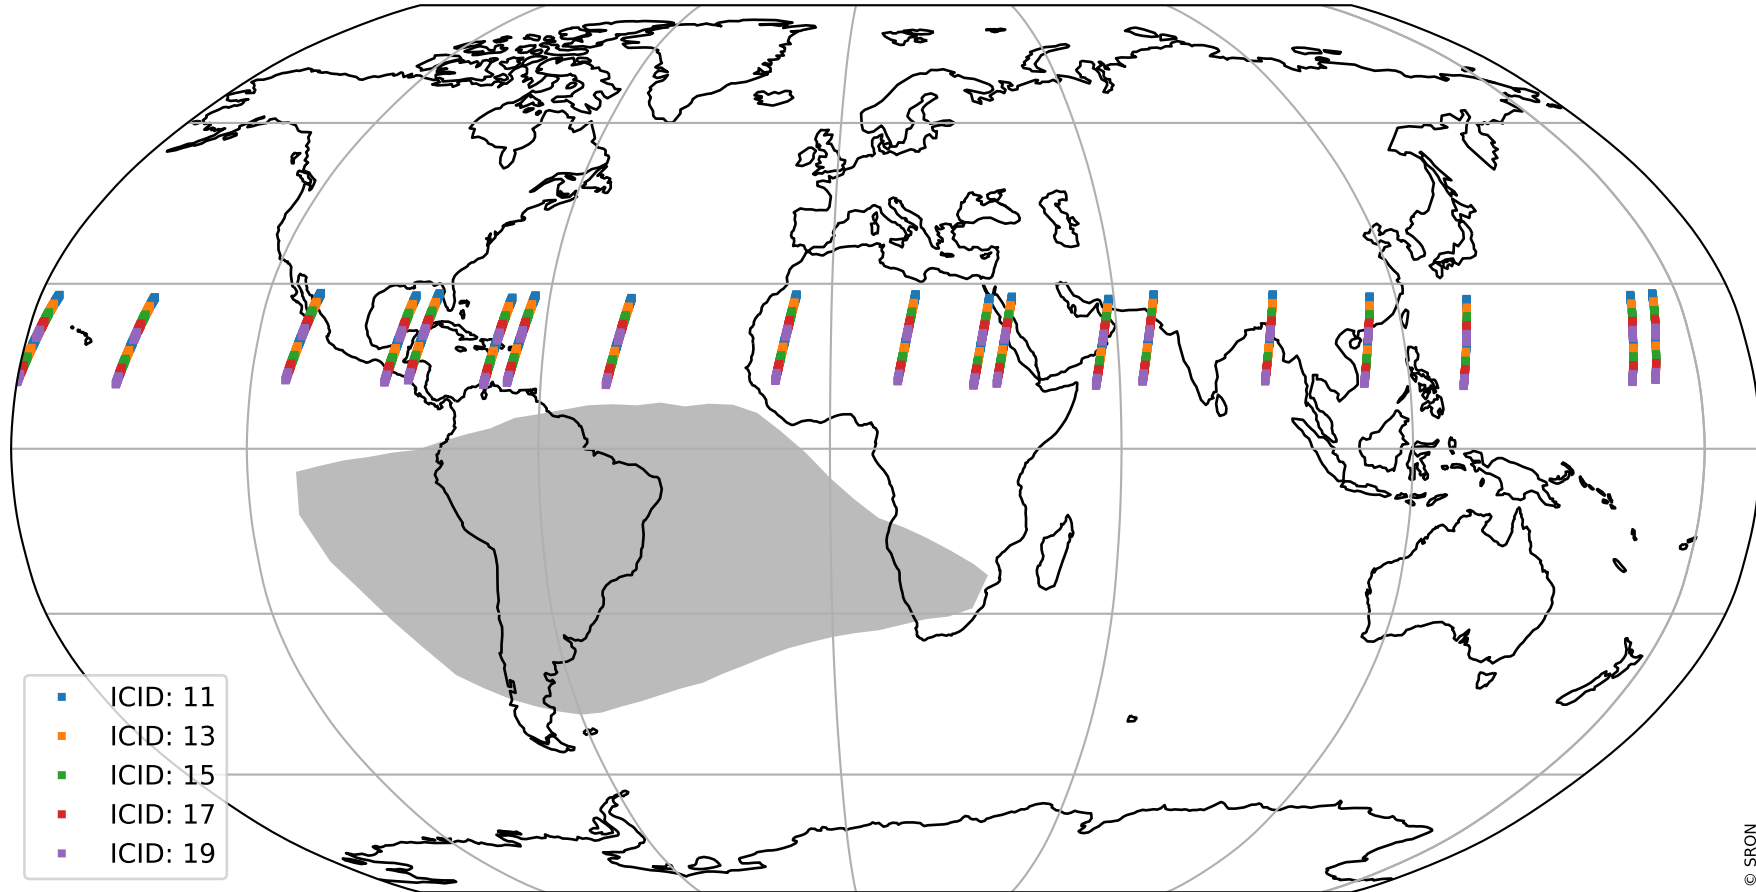

Tropomi SWIR offset (official)

orbits : 19 in [20842, 20887]
coverage : 2021-10-21 / 2021-10-24
median : 0.52595 V
spread : 0.035913 V
created : 2023-08-21T15:06:13

value detector map

Tropomi SWIR offset (official)

orbits : 19 in [20842, 20887]
coverage : 2021-10-21 / 2021-10-24
median : 28.257 μV
spread : 14.374 μV
created : 2023-08-21T15:06:13

Tropomi SWIR offset (official)

value compared with SWIR offset CKD

orbits : 19 in [20842, 20887]
coverage : 2021-10-21 / 2021-10-24
median : -0.066518 mV
spread : 0.39822 mV
created : 2023-08-21T15:06:14

Tropomi SWIR offset (official) ground-tracks of Sentinel-5P

orbits : 19 in [20842, 20887]
coverage : 2021-10-21 / 2021-10-24
created : 2023-08-21T15:06:14

Tropomi SWIR offset (official)

orbits : [2827, 20887]
coverage : 2018-04-30 / 2021-10-24
created : 2023-08-21T15:06:15

trend of detector median & temperatures