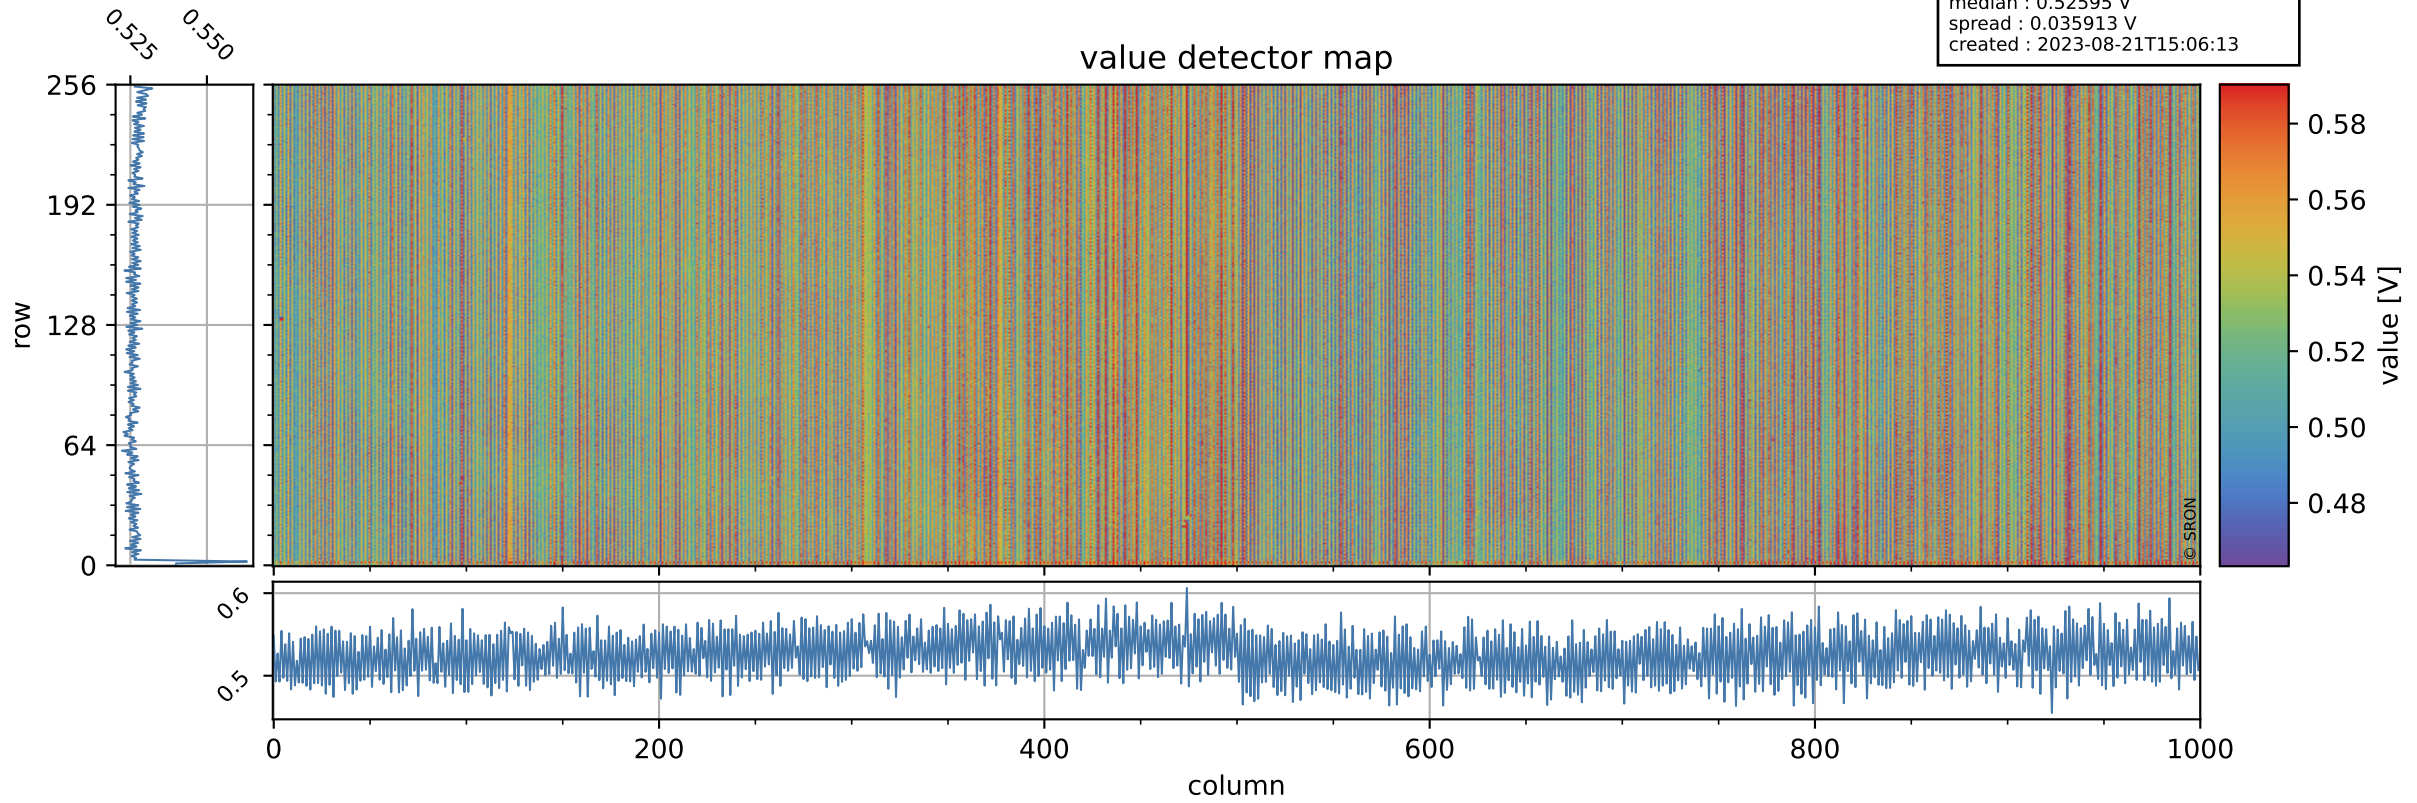

Tropomi SWIR offset (official)

orbits : 19 in [20842, 20887]
coverage : 2021-10-21 / 2021-10-24
median : 0.52595 V
spread : 0.035913 V
created : 2023-08-21T15:06:13

value detector map

Tropomi SWIR offset (official)

orbits : 19 in [20842, 20887]
coverage : 2021-10-21 / 2021-10-24
median : 28.257 μV
spread : 14.374 μV
created : 2023-08-21T15:06:13

Tropomi SWIR offset (official)

value compared with SWIR offset CKD

orbits : 19 in [20842, 20887]
coverage : 2021-10-21 / 2021-10-24
median : -0.066518 mV
spread : 0.39822 mV
created : 2023-08-21T15:06:14

Tropomi SWIR offset (official) ground-tracks of Sentinel-5P

orbits : 19 in [20842, 20887]
coverage : 2021-10-21 / 2021-10-24
created : 2023-08-21T15:06:14

Tropomi SWIR offset (official)

orbits : [2827, 20887]
coverage : 2018-04-30 / 2021-10-24
created : 2023-08-21T15:06:15

trend of detector median & temperatures