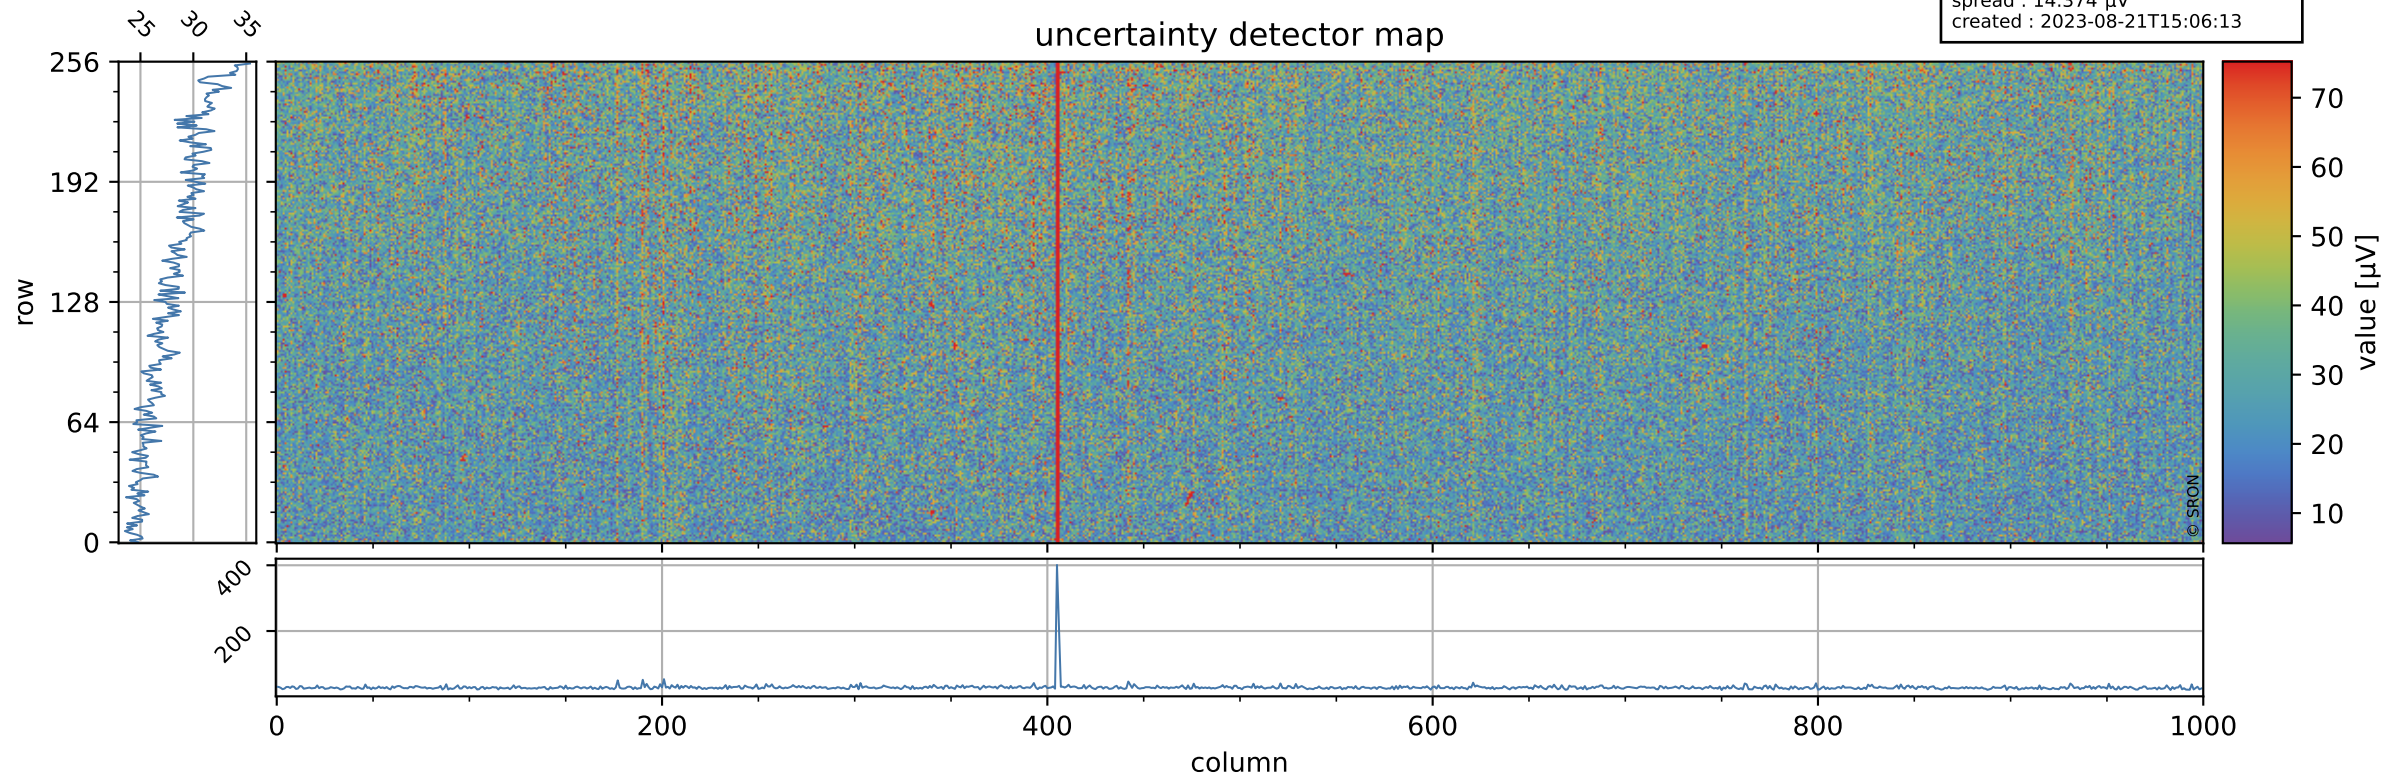

Tropomi SWIR offset (official)

orbits : 19 in [20842, 20887]
coverage : 2021-10-21 / 2021-10-24
median : 0.52595 V
spread : 0.035913 V
created : 2023-08-21T15:06:13

value detector map

Tropomi SWIR offset (official)

orbits : 19 in [20842, 20887]
coverage : 2021-10-21 / 2021-10-24
median : 28.257 μV
spread : 14.374 μV
created : 2023-08-21T15:06:13

Tropomi SWIR offset (official)

value compared with SWIR offset CKD

orbits : 19 in [20842, 20887]
coverage : 2021-10-21 / 2021-10-24
median : -0.066518 mV
spread : 0.39822 mV
created : 2023-08-21T15:06:14

Tropomi SWIR offset (official) ground-tracks of Sentinel-5P

orbits : 19 in [20842, 20887]
coverage : 2021-10-21 / 2021-10-24
created : 2023-08-21T15:06:14

Tropomi SWIR offset (official)

orbits : [2827, 20887]
coverage : 2018-04-30 / 2021-10-24
created : 2023-08-21T15:06:15

trend of detector median & temperatures