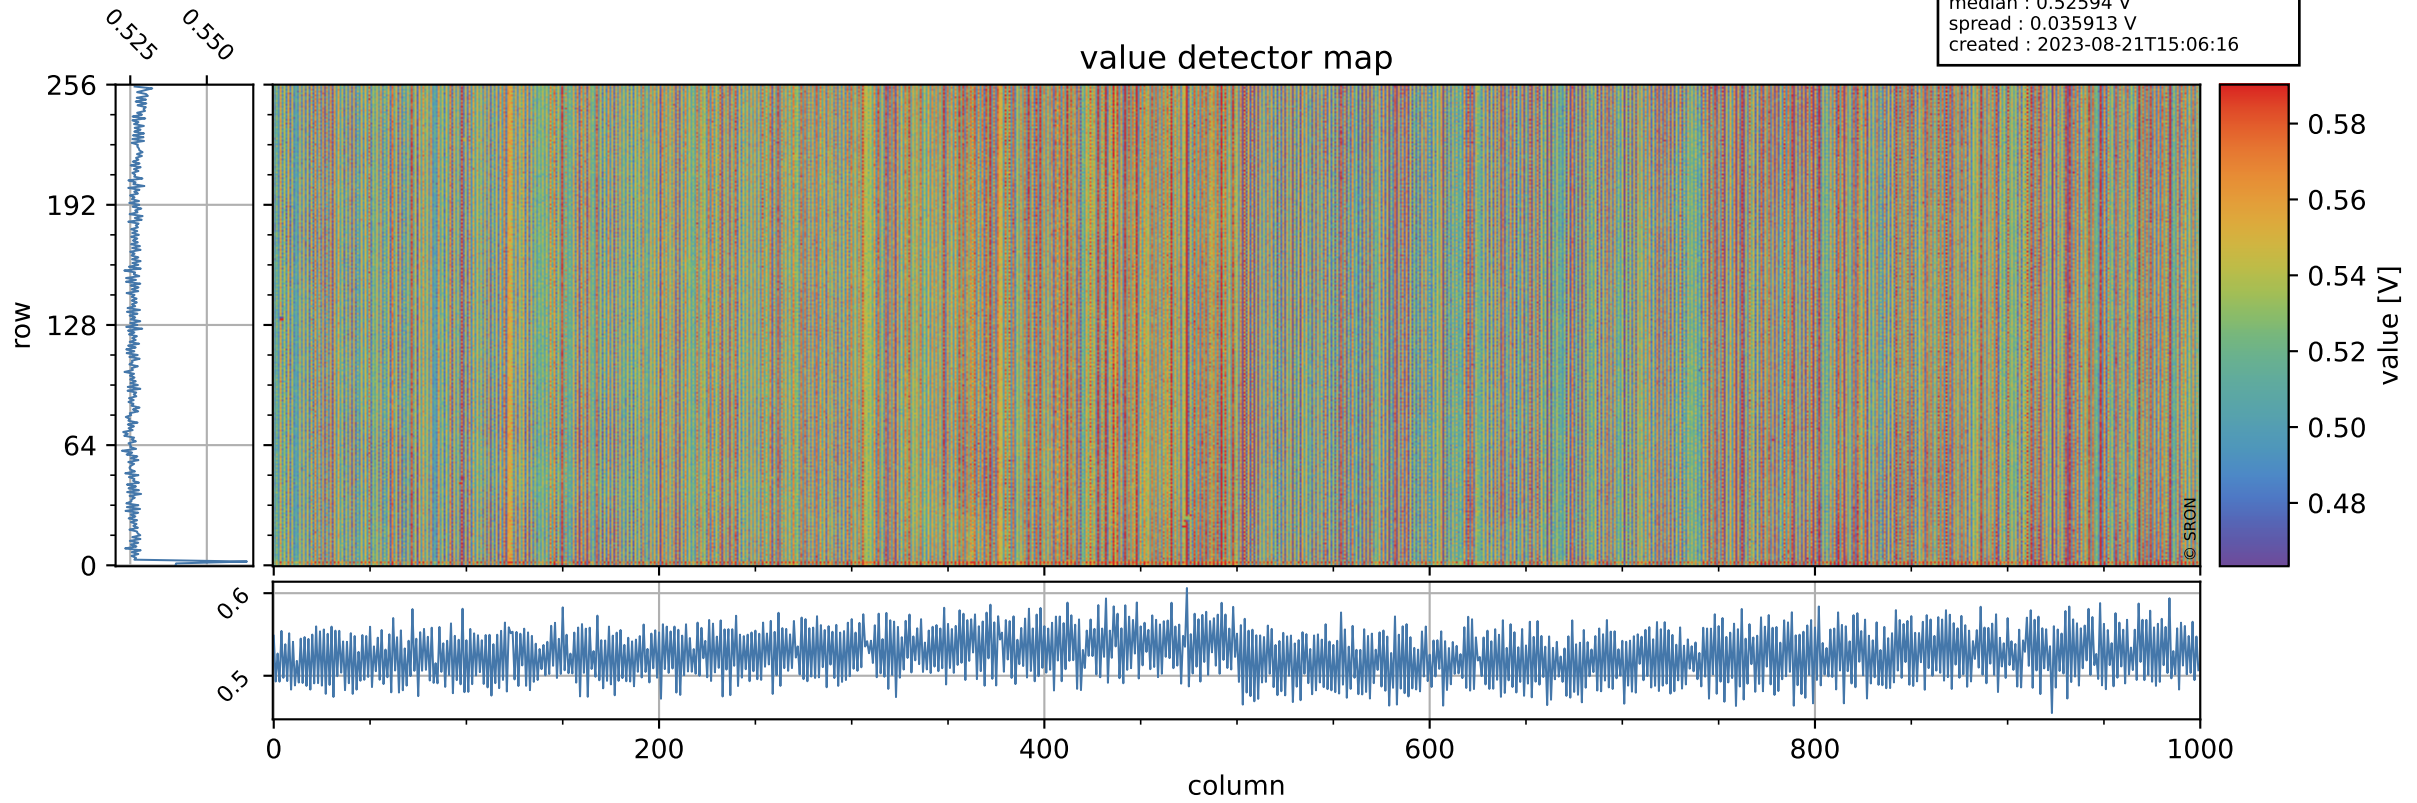

Tropomi SWIR offset (official)

orbits : 18 in [20857, 20902]
coverage : 2021-10-22 / 2021-10-25
median : 0.52594 V
spread : 0.035913 V
created : 2023-08-21T15:06:16

value detector map

Tropomi SWIR offset (official)

orbits : 18 in [20857, 20902]
coverage : 2021-10-22 / 2021-10-25
median : 28.195 μV
spread : 14.319 μV
created : 2023-08-21T15:06:16

Tropomi SWIR offset (official)

value compared with SWIR offset CKD

orbits : 18 in [20857, 20902]
coverage : 2021-10-22 / 2021-10-25
median : -0.069612 mV
spread : 0.39787 mV
created : 2023-08-21T15:06:17

Tropomi SWIR offset (official) ground-tracks of Sentinel-5P

orbits : 18 in [20857, 20902]
coverage : 2021-10-22 / 2021-10-25
created : 2023-08-21T15:06:17

Tropomi SWIR offset (official)

orbits : [2827, 20902]
coverage : 2018-04-30 / 2021-10-25
created : 2023-08-21T15:06:18

trend of detector median & temperatures