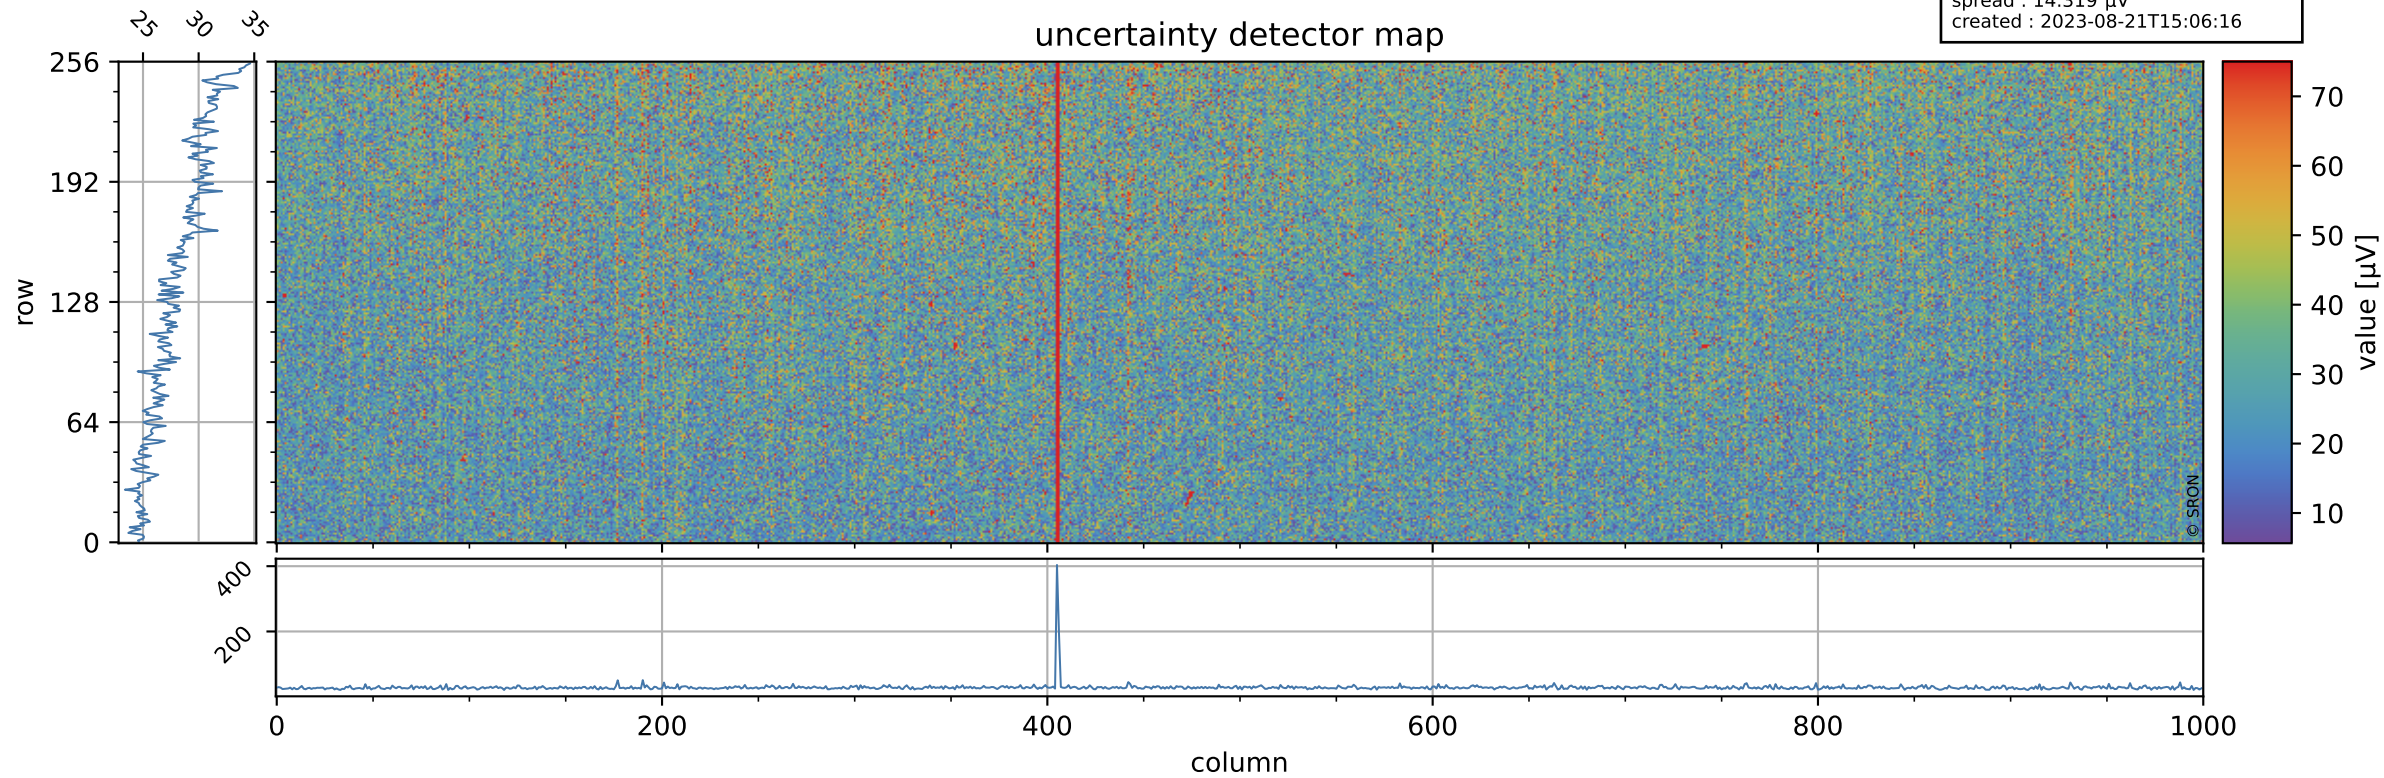

Tropomi SWIR offset (official)

orbits : 18 in [20857, 20902]
coverage : 2021-10-22 / 2021-10-25
median : 0.52594 V
spread : 0.035913 V
created : 2023-08-21T15:06:16

value detector map

Tropomi SWIR offset (official)

orbits : 18 in [20857, 20902]
coverage : 2021-10-22 / 2021-10-25
median : 28.195 μV
spread : 14.319 μV
created : 2023-08-21T15:06:16

Tropomi SWIR offset (official)

value compared with SWIR offset CKD

orbits : 18 in [20857, 20902]
coverage : 2021-10-22 / 2021-10-25
median : -0.069612 mV
spread : 0.39787 mV
created : 2023-08-21T15:06:17

Tropomi SWIR offset (official) ground-tracks of Sentinel-5P

orbits : 18 in [20857, 20902]
coverage : 2021-10-22 / 2021-10-25
created : 2023-08-21T15:06:17

Tropomi SWIR offset (official)

orbits : [2827, 20902]
coverage : 2018-04-30 / 2021-10-25
created : 2023-08-21T15:06:18

trend of detector median & temperatures