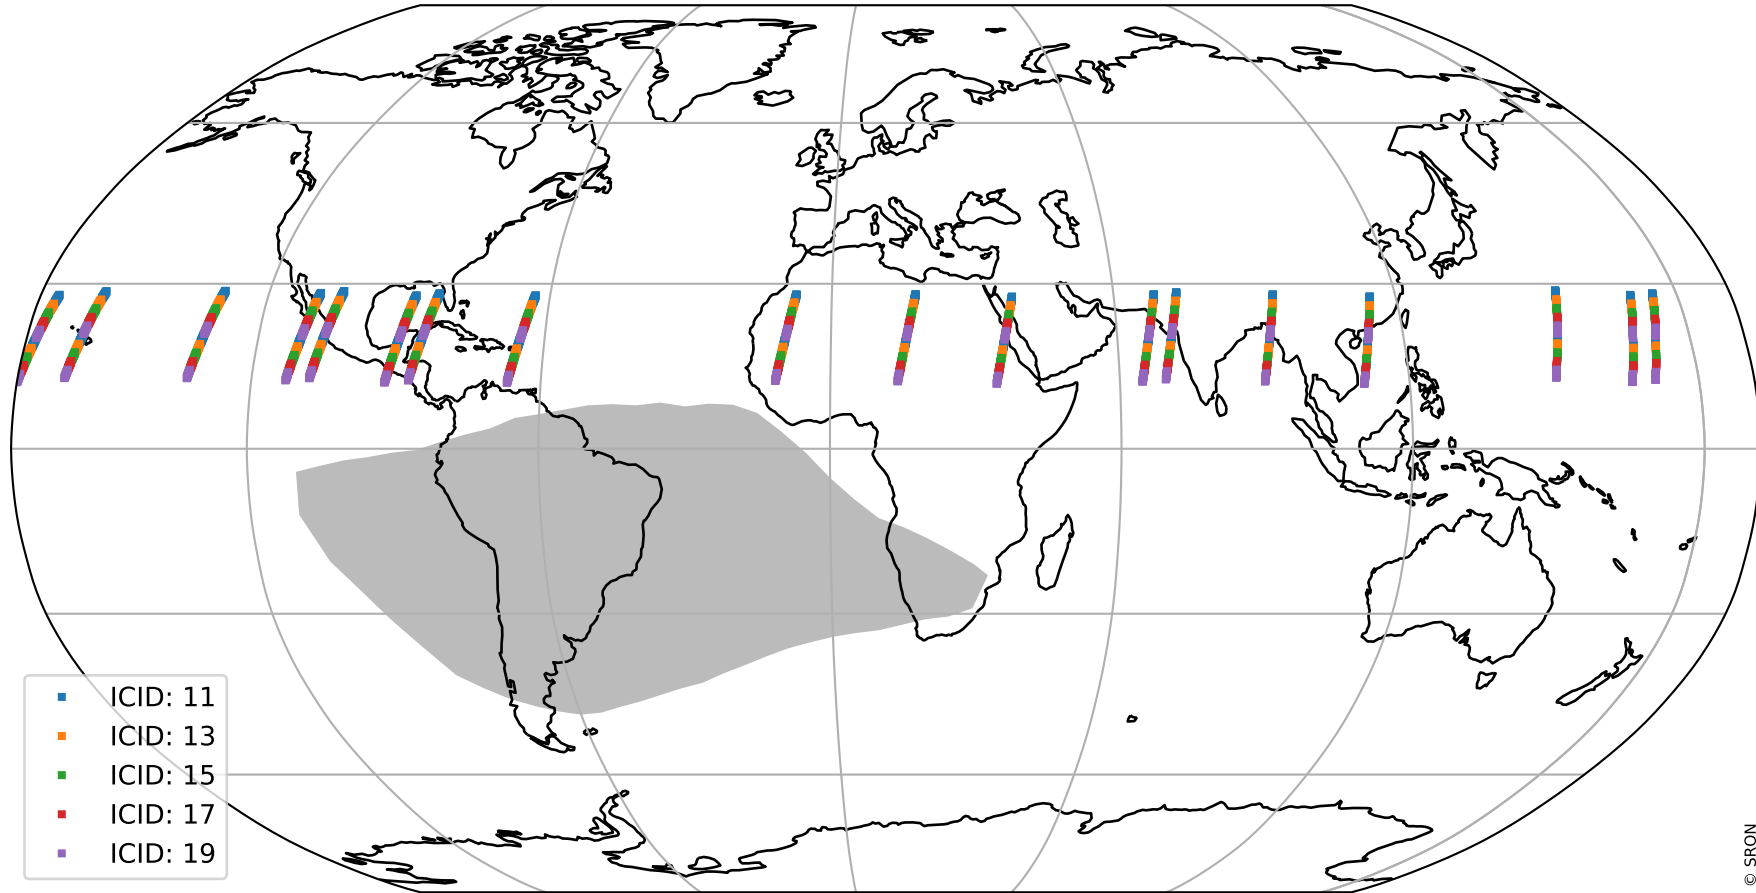

Tropomi SWIR offset (official)

orbits : 18 in [20857, 20902]
coverage : 2021-10-22 / 2021-10-25
median : 0.52594 V
spread : 0.035913 V
created : 2023-08-21T15:06:16

value detector map

Tropomi SWIR offset (official)

orbits : 18 in [20857, 20902]
coverage : 2021-10-22 / 2021-10-25
median : 28.195 μV
spread : 14.319 μV
created : 2023-08-21T15:06:16

Tropomi SWIR offset (official)

value compared with SWIR offset CKD

orbits : 18 in [20857, 20902]
coverage : 2021-10-22 / 2021-10-25
median : -0.069612 mV
spread : 0.39787 mV
created : 2023-08-21T15:06:17

Tropomi SWIR offset (official) ground-tracks of Sentinel-5P

orbits : 18 in [20857, 20902]
coverage : 2021-10-22 / 2021-10-25
created : 2023-08-21T15:06:17

Tropomi SWIR offset (official)

orbits : [2827, 20902]
coverage : 2018-04-30 / 2021-10-25
created : 2023-08-21T15:06:18

trend of detector median & temperatures