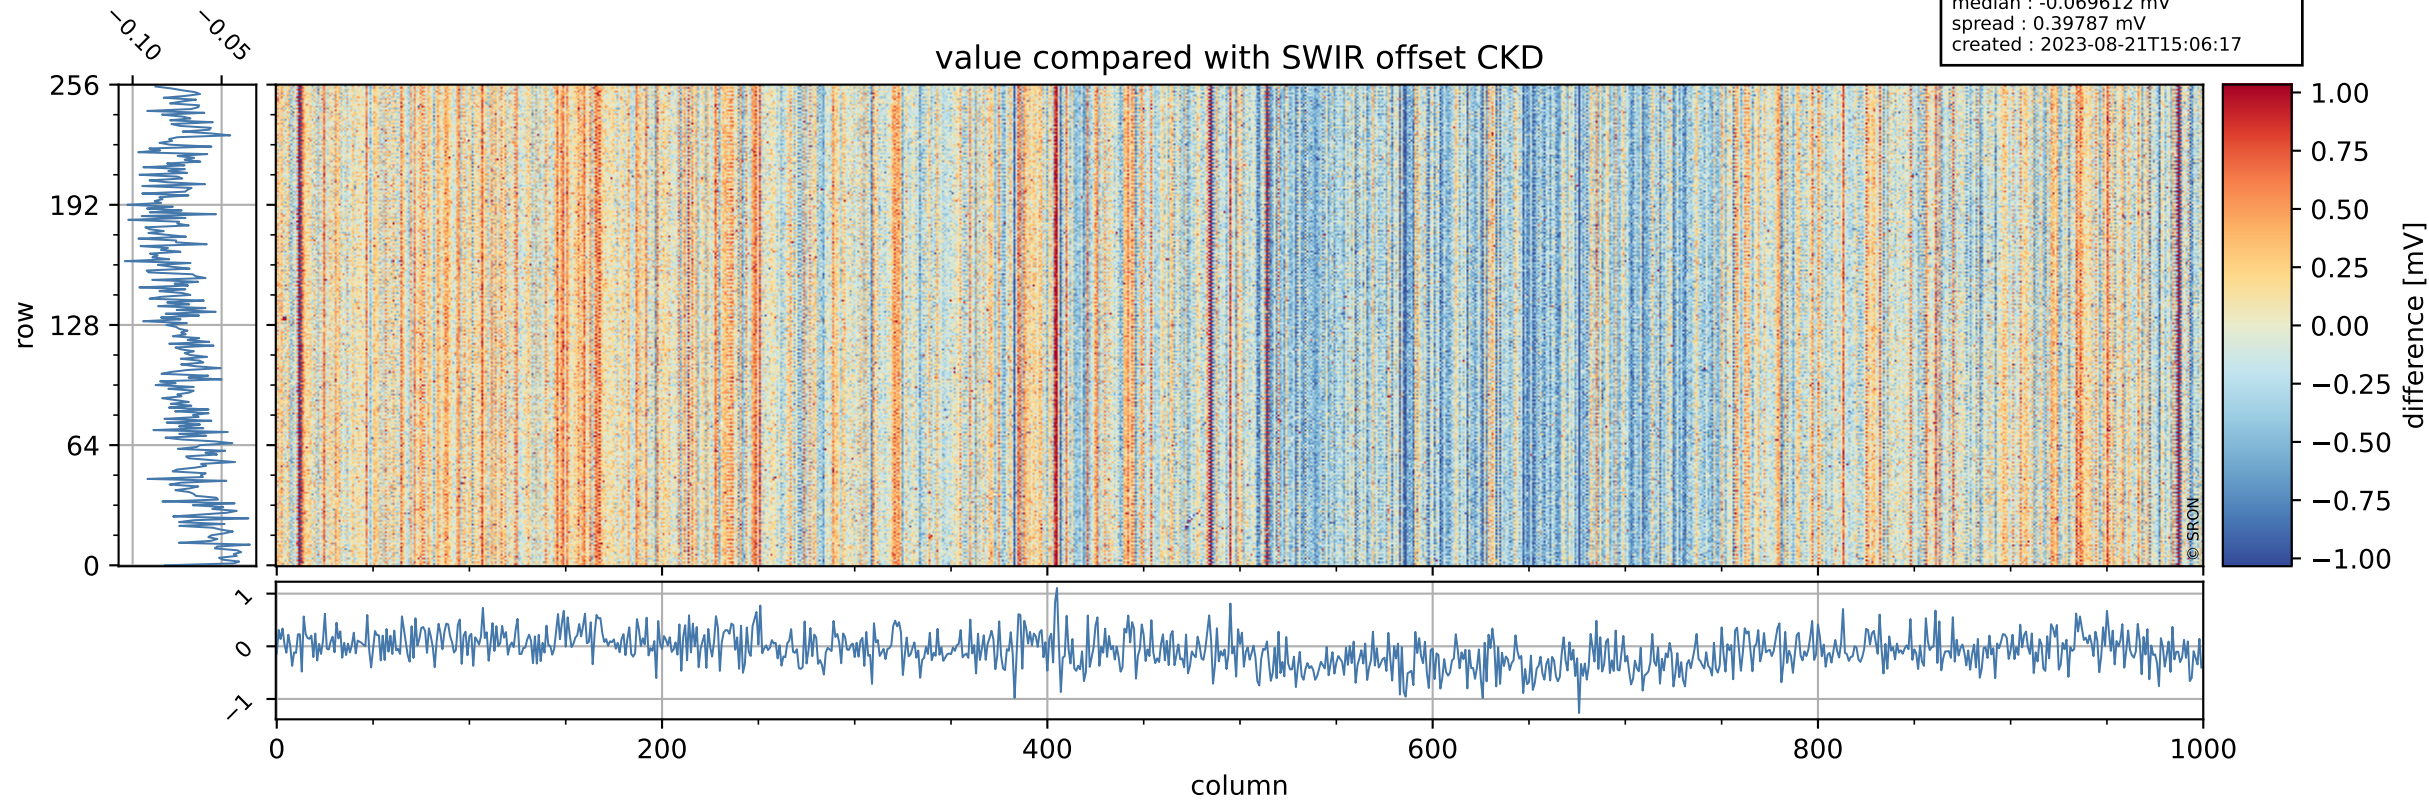

Tropomi SWIR offset (official)

orbits : 18 in [20857, 20902]
coverage : 2021-10-22 / 2021-10-25
median : 0.52594 V
spread : 0.035913 V
created : 2023-08-21T15:06:16

value detector map

Tropomi SWIR offset (official)

orbits : 18 in [20857, 20902]
coverage : 2021-10-22 / 2021-10-25
median : 28.195 μV
spread : 14.319 μV
created : 2023-08-21T15:06:16

Tropomi SWIR offset (official)

value compared with SWIR offset CKD

orbits : 18 in [20857, 20902]
coverage : 2021-10-22 / 2021-10-25
median : -0.069612 mV
spread : 0.39787 mV
created : 2023-08-21T15:06:17

Tropomi SWIR offset (official) ground-tracks of Sentinel-5P

orbits : 18 in [20857, 20902]
coverage : 2021-10-22 / 2021-10-25
created : 2023-08-21T15:06:17

Tropomi SWIR offset (official)

orbits : [2827, 20902]
coverage : 2018-04-30 / 2021-10-25
created : 2023-08-21T15:06:18

trend of detector median & temperatures