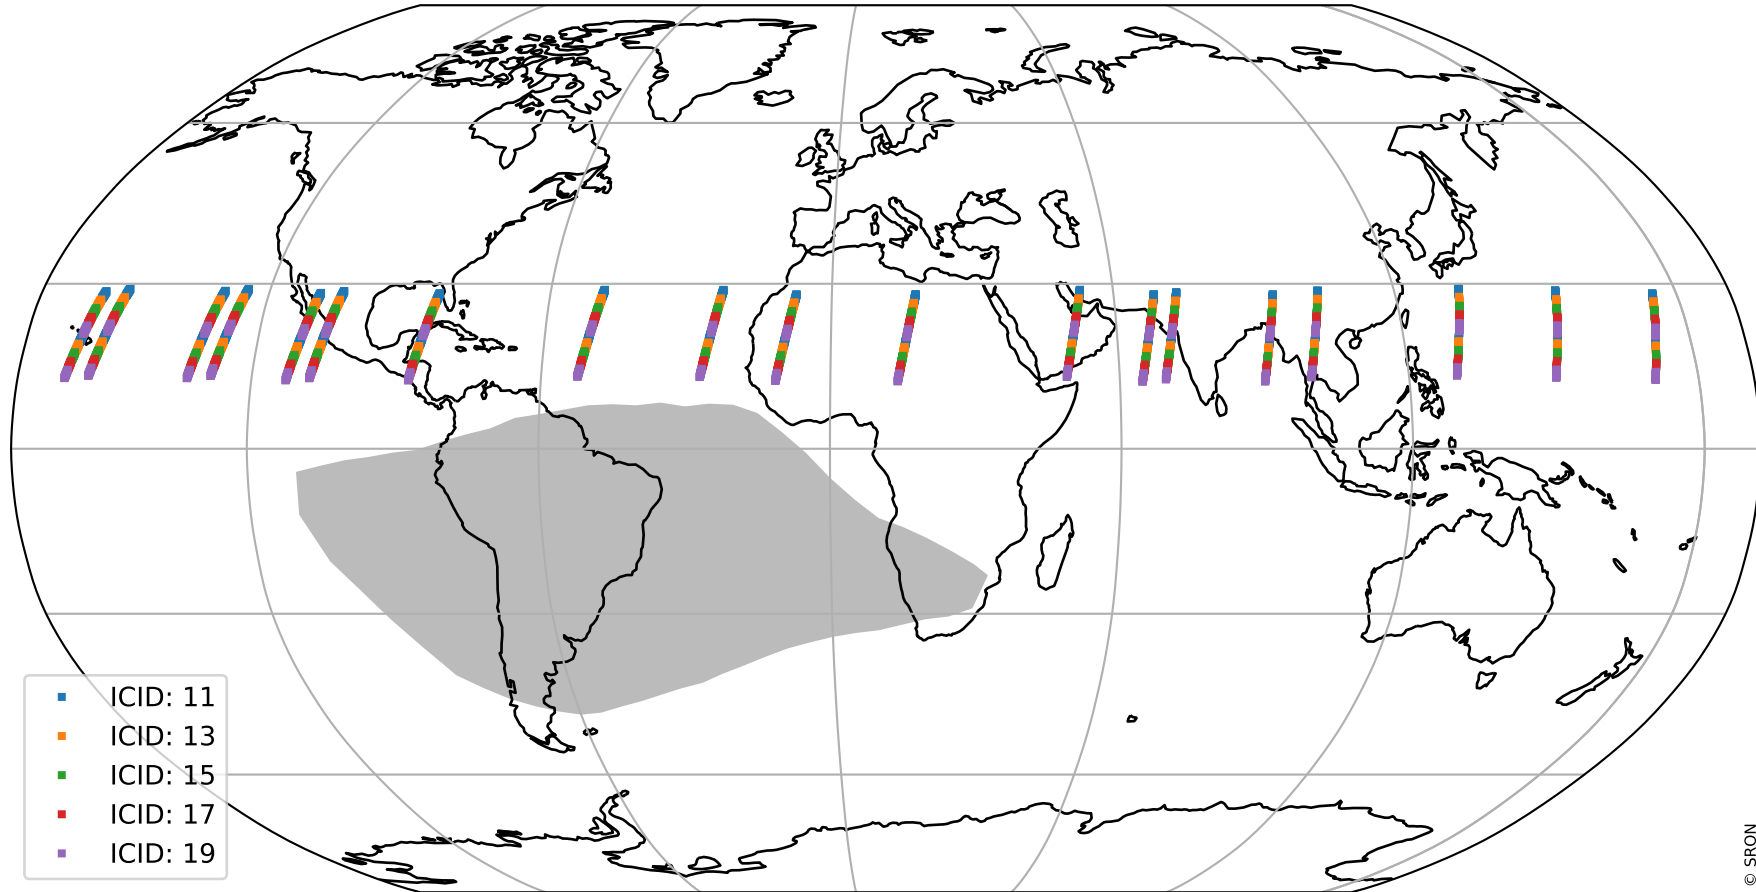

Tropomi SWIR offset (official)

orbits : 19 in [20872, 20917]
coverage : 2021-10-23 / 2021-10-26
median : 0.52594 V
spread : 0.035915 V
created : 2023-08-21T15:06:19

value detector map

Tropomi SWIR offset (official)

orbits : 19 in [20872, 20917]
coverage : 2021-10-23 / 2021-10-26
median : 27.651 μV
spread : 14.088 μV
created : 2023-08-21T15:06:20

Tropomi SWIR offset (official)

value compared with SWIR offset CKD

orbits : 19 in [20872, 20917]
coverage : 2021-10-23 / 2021-10-26
median : -0.069162 mV
spread : 0.39581 mV
created : 2023-08-21T15:06:20

Tropomi SWIR offset (official) ground-tracks of Sentinel-5P

orbits : 19 in [20872, 20917]
coverage : 2021-10-23 / 2021-10-26
created : 2023-08-21T15:06:21

Tropomi SWIR offset (official)

orbits : [2827, 20917]
coverage : 2018-04-30 / 2021-10-26
created : 2023-08-21T15:06:21

trend of detector median & temperatures