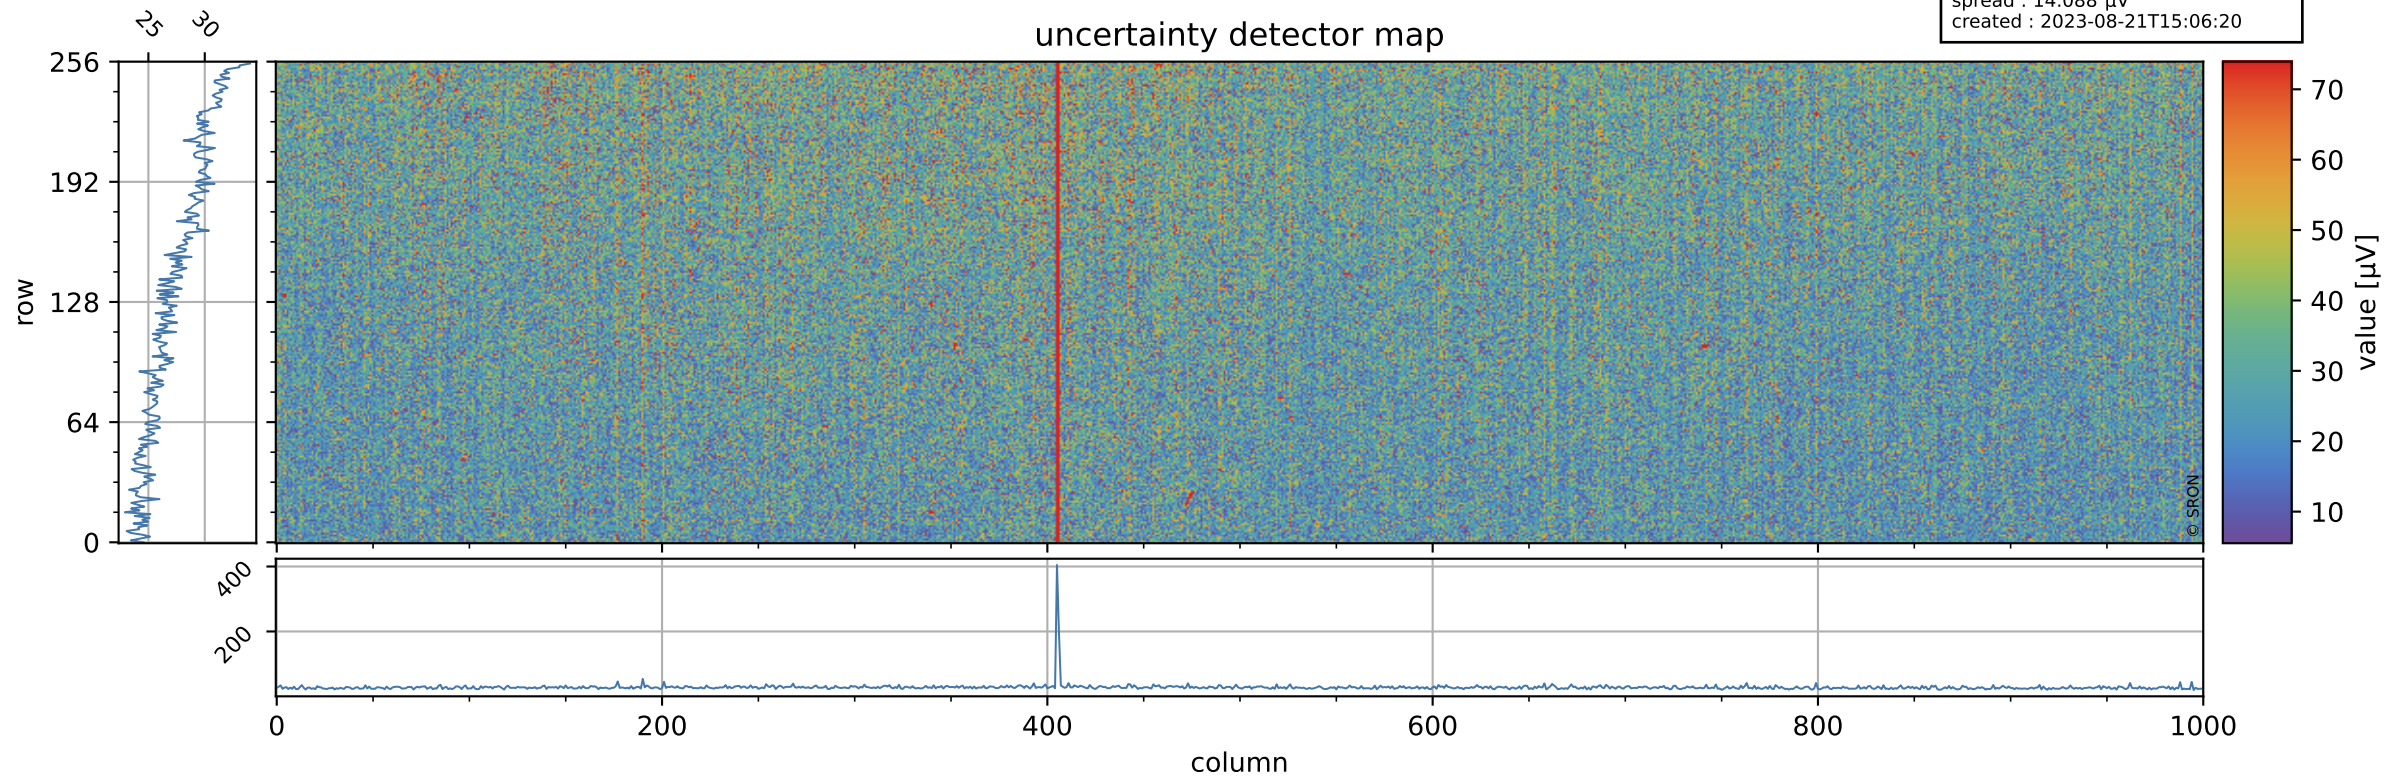

Tropomi SWIR offset (official)

orbits : 19 in [20872, 20917]
coverage : 2021-10-23 / 2021-10-26
median : 0.52594 V
spread : 0.035915 V
created : 2023-08-21T15:06:19

value detector map

Tropomi SWIR offset (official)

orbits : 19 in [20872, 20917]
coverage : 2021-10-23 / 2021-10-26
median : 27.651 μV
spread : 14.088 μV
created : 2023-08-21T15:06:20

Tropomi SWIR offset (official)

value compared with SWIR offset CKD

orbits : 19 in [20872, 20917]
coverage : 2021-10-23 / 2021-10-26
median : -0.069162 mV
spread : 0.39581 mV
created : 2023-08-21T15:06:20

Tropomi SWIR offset (official) ground-tracks of Sentinel-5P

orbits : 19 in [20872, 20917]
coverage : 2021-10-23 / 2021-10-26
created : 2023-08-21T15:06:21

Tropomi SWIR offset (official)

orbits : [2827, 20917]
coverage : 2018-04-30 / 2021-10-26
created : 2023-08-21T15:06:21

trend of detector median & temperatures