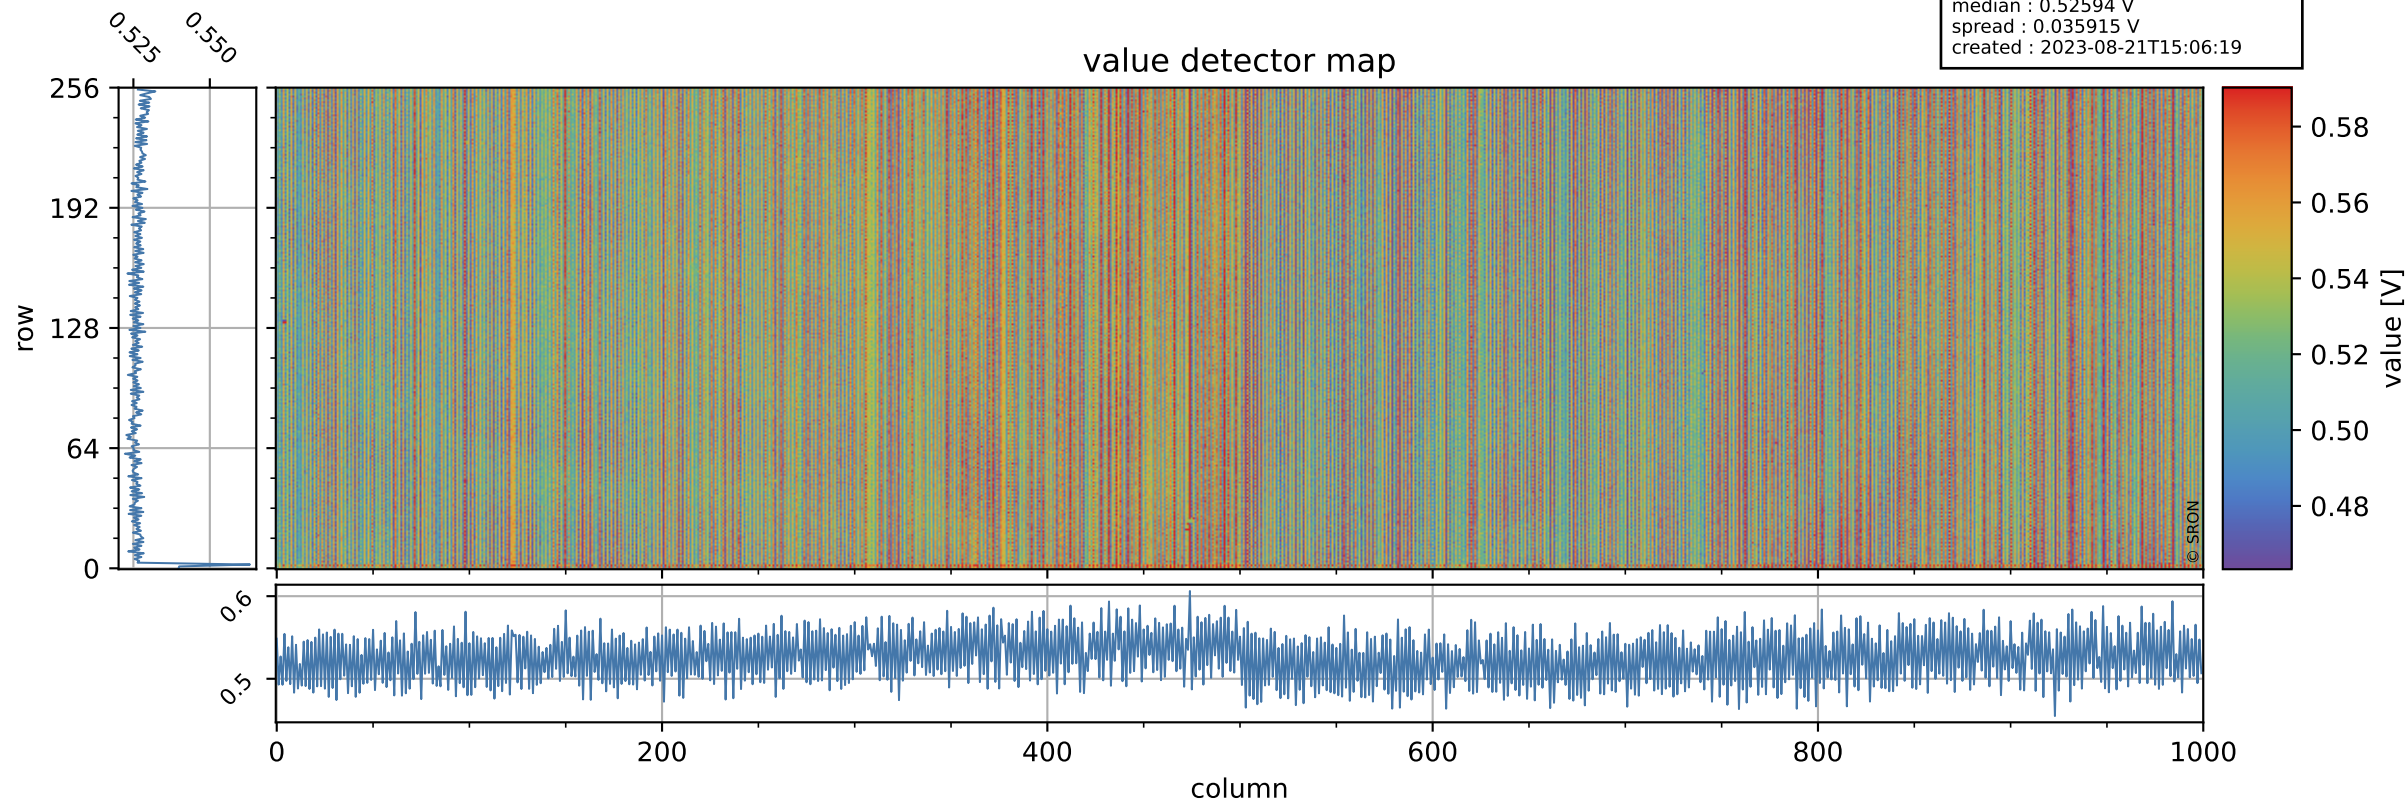

Tropomi SWIR offset (official)

orbits : 19 in [20872, 20917]
coverage : 2021-10-23 / 2021-10-26
median : 0.52594 V
spread : 0.035915 V
created : 2023-08-21T15:06:19

value detector map

Tropomi SWIR offset (official)

orbits : 19 in [20872, 20917]
coverage : 2021-10-23 / 2021-10-26
median : 27.651 μV
spread : 14.088 μV
created : 2023-08-21T15:06:20

Tropomi SWIR offset (official)

value compared with SWIR offset CKD

orbits : 19 in [20872, 20917]
coverage : 2021-10-23 / 2021-10-26
median : -0.069162 mV
spread : 0.39581 mV
created : 2023-08-21T15:06:20

Tropomi SWIR offset (official) ground-tracks of Sentinel-5P

orbits : 19 in [20872, 20917]
coverage : 2021-10-23 / 2021-10-26
created : 2023-08-21T15:06:21

Tropomi SWIR offset (official)

orbits : [2827, 20917]
coverage : 2018-04-30 / 2021-10-26
created : 2023-08-21T15:06:21

trend of detector median & temperatures