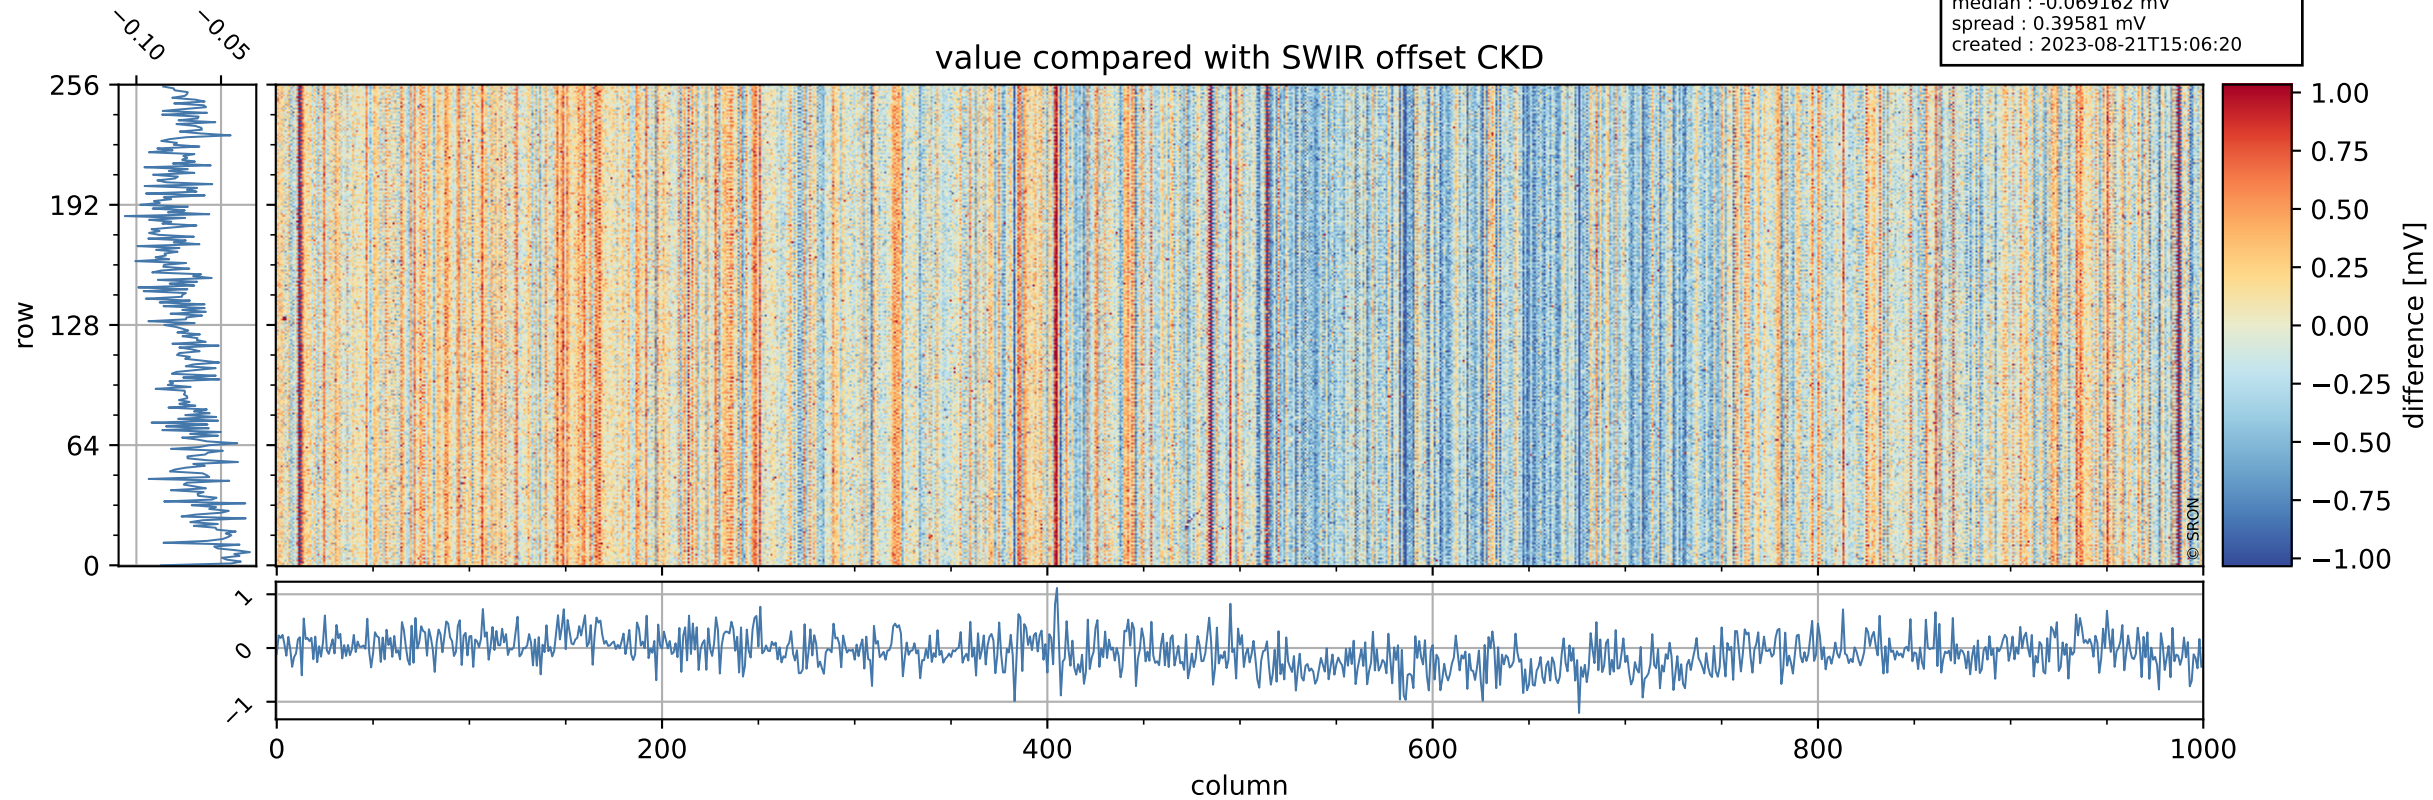

Tropomi SWIR offset (official)

orbits : 19 in [20872, 20917]
coverage : 2021-10-23 / 2021-10-26
median : 0.52594 V
spread : 0.035915 V
created : 2023-08-21T15:06:19

value detector map

Tropomi SWIR offset (official)

orbits : 19 in [20872, 20917]
coverage : 2021-10-23 / 2021-10-26
median : 27.651 μV
spread : 14.088 μV
created : 2023-08-21T15:06:20

Tropomi SWIR offset (official)

value compared with SWIR offset CKD

orbits : 19 in [20872, 20917]
coverage : 2021-10-23 / 2021-10-26
median : -0.069162 mV
spread : 0.39581 mV
created : 2023-08-21T15:06:20

Tropomi SWIR offset (official) ground-tracks of Sentinel-5P

orbits : 19 in [20872, 20917]
coverage : 2021-10-23 / 2021-10-26
created : 2023-08-21T15:06:21

Tropomi SWIR offset (official)

orbits : [2827, 20917]
coverage : 2018-04-30 / 2021-10-26
created : 2023-08-21T15:06:21

trend of detector median & temperatures