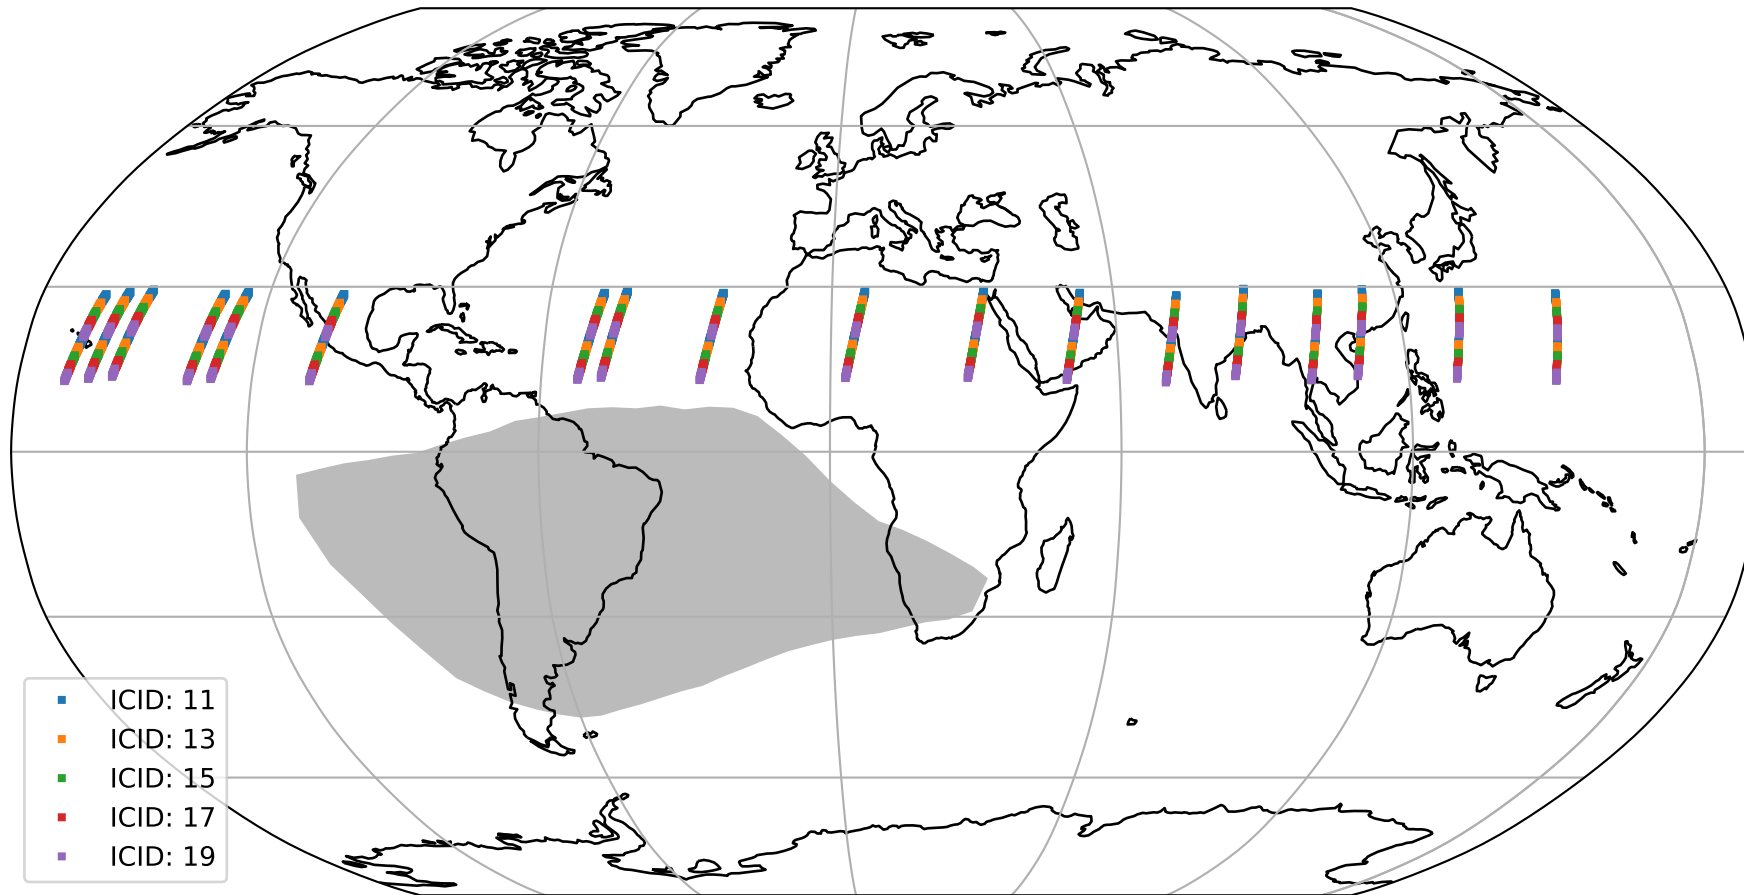

Tropomi SWIR offset (official)

orbits : 18 in [20887, 20932]
coverage : 2021-10-24 / 2021-10-27
median : 0.52594 V
spread : 0.035918 V
created : 2023-08-21T15:06:22

value detector map

Tropomi SWIR offset (official)

orbits : 18 in [20887, 20932]
coverage : 2021-10-24 / 2021-10-27
median : 27.722 μV
spread : 14.018 μV
created : 2023-08-21T15:06:23

Tropomi SWIR offset (official)

orbits : 18 in [20887, 20932]
coverage : 2021-10-24 / 2021-10-27
median : -0.067792 mV
spread : 0.39825 mV
created : 2023-08-21T15:06:23

value compared with SWIR offset CKD

Tropomi SWIR offset (official) ground-tracks of Sentinel-5P

orbits : 18 in [20887, 20932]
coverage : 2021-10-24 / 2021-10-27
created : 2023-08-21T15:06:24

Tropomi SWIR offset (official)

orbits : [2827, 20932]
coverage : 2018-04-30 / 2021-10-27
created : 2023-08-21T15:06:24

trend of detector median & temperatures