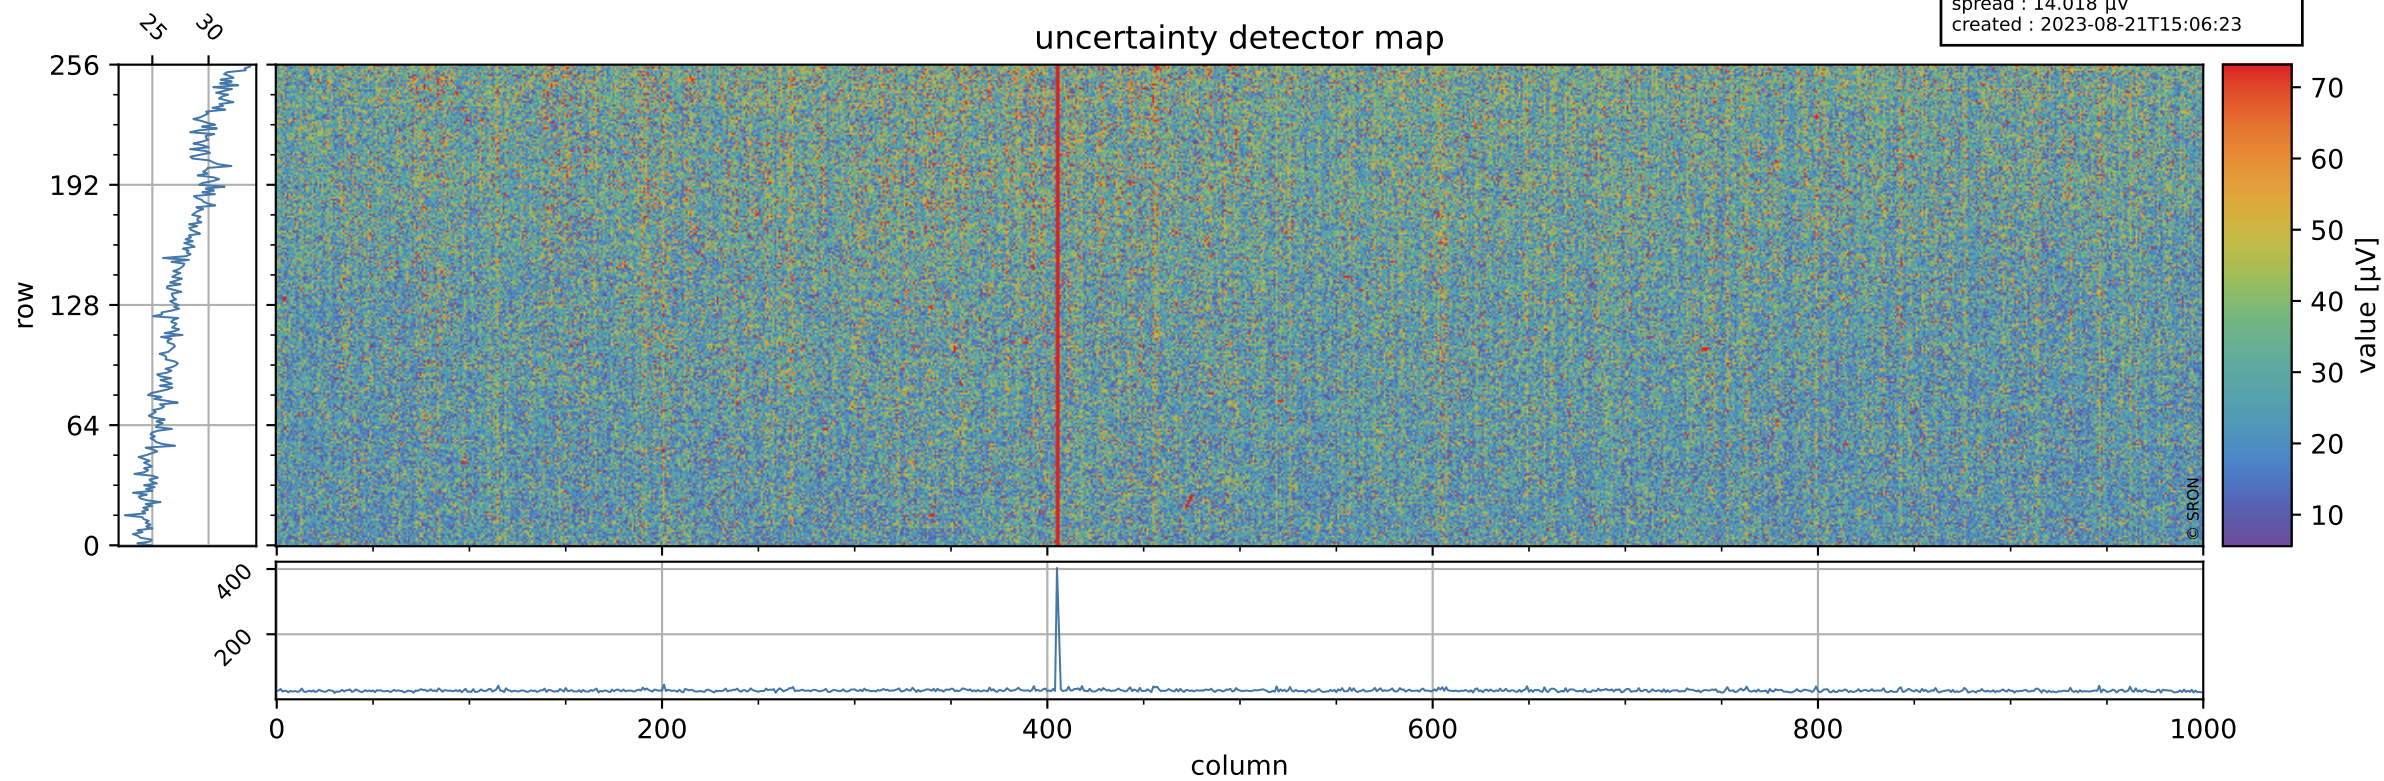

Tropomi SWIR offset (official)

orbits : 18 in [20887, 20932]
coverage : 2021-10-24 / 2021-10-27
median : 0.52594 V
spread : 0.035918 V
created : 2023-08-21T15:06:22

value detector map

Tropomi SWIR offset (official)

orbits : 18 in [20887, 20932]
coverage : 2021-10-24 / 2021-10-27
median : 27.722 μV
spread : 14.018 μV
created : 2023-08-21T15:06:23

Tropomi SWIR offset (official)

orbits : 18 in [20887, 20932]
coverage : 2021-10-24 / 2021-10-27
median : -0.067792 mV
spread : 0.39825 mV
created : 2023-08-21T15:06:23

value compared with SWIR offset CKD

Tropomi SWIR offset (official) ground-tracks of Sentinel-5P

orbits : 18 in [20887, 20932]
coverage : 2021-10-24 / 2021-10-27
created : 2023-08-21T15:06:24

Tropomi SWIR offset (official)

orbits : [2827, 20932]
coverage : 2018-04-30 / 2021-10-27
created : 2023-08-21T15:06:24

trend of detector median & temperatures