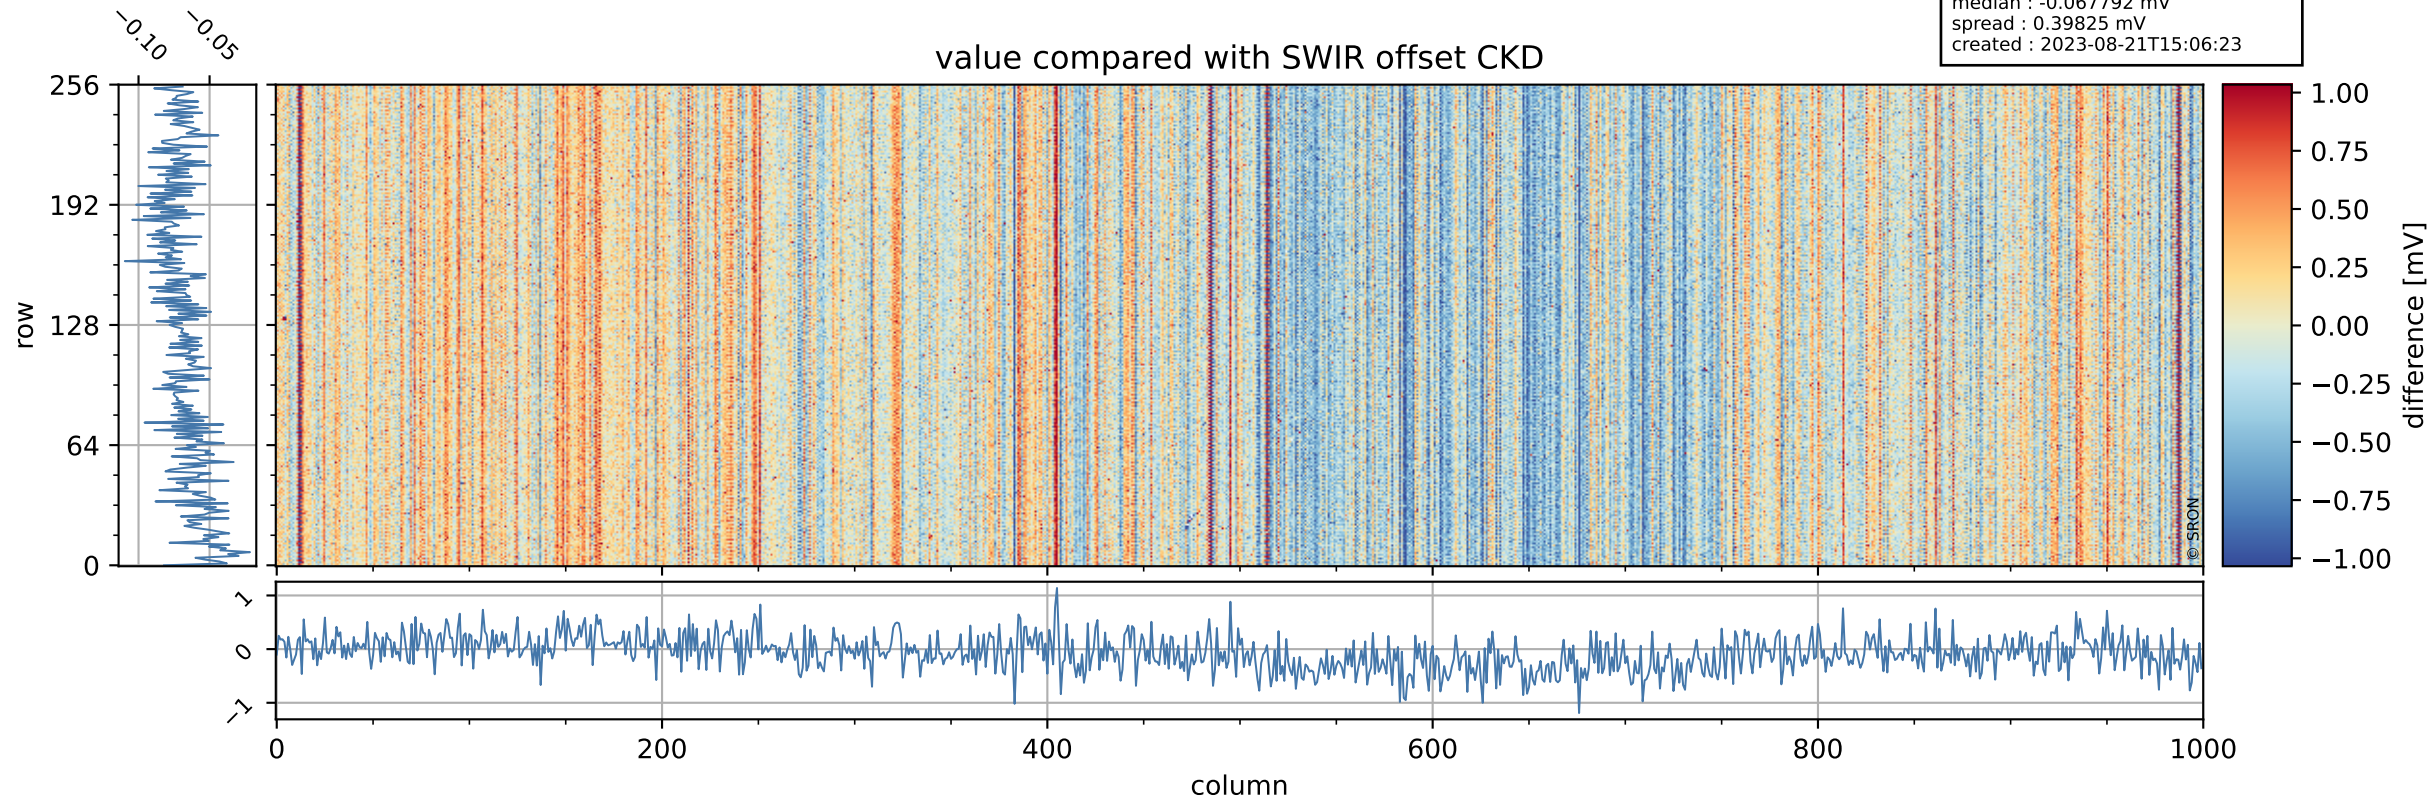

Tropomi SWIR offset (official)

orbits : 18 in [20887, 20932]
coverage : 2021-10-24 / 2021-10-27
median : 0.52594 V
spread : 0.035918 V
created : 2023-08-21T15:06:22

value detector map

Tropomi SWIR offset (official)

orbits : 18 in [20887, 20932]
coverage : 2021-10-24 / 2021-10-27
median : 27.722 μV
spread : 14.018 μV
created : 2023-08-21T15:06:23

Tropomi SWIR offset (official)

orbits : 18 in [20887, 20932]
coverage : 2021-10-24 / 2021-10-27
median : -0.067792 mV
spread : 0.39825 mV
created : 2023-08-21T15:06:23

value compared with SWIR offset CKD

Tropomi SWIR offset (official) ground-tracks of Sentinel-5P

orbits : 18 in [20887, 20932]
coverage : 2021-10-24 / 2021-10-27
created : 2023-08-21T15:06:24

Tropomi SWIR offset (official)

orbits : [2827, 20932]
coverage : 2018-04-30 / 2021-10-27
created : 2023-08-21T15:06:24

trend of detector median & temperatures