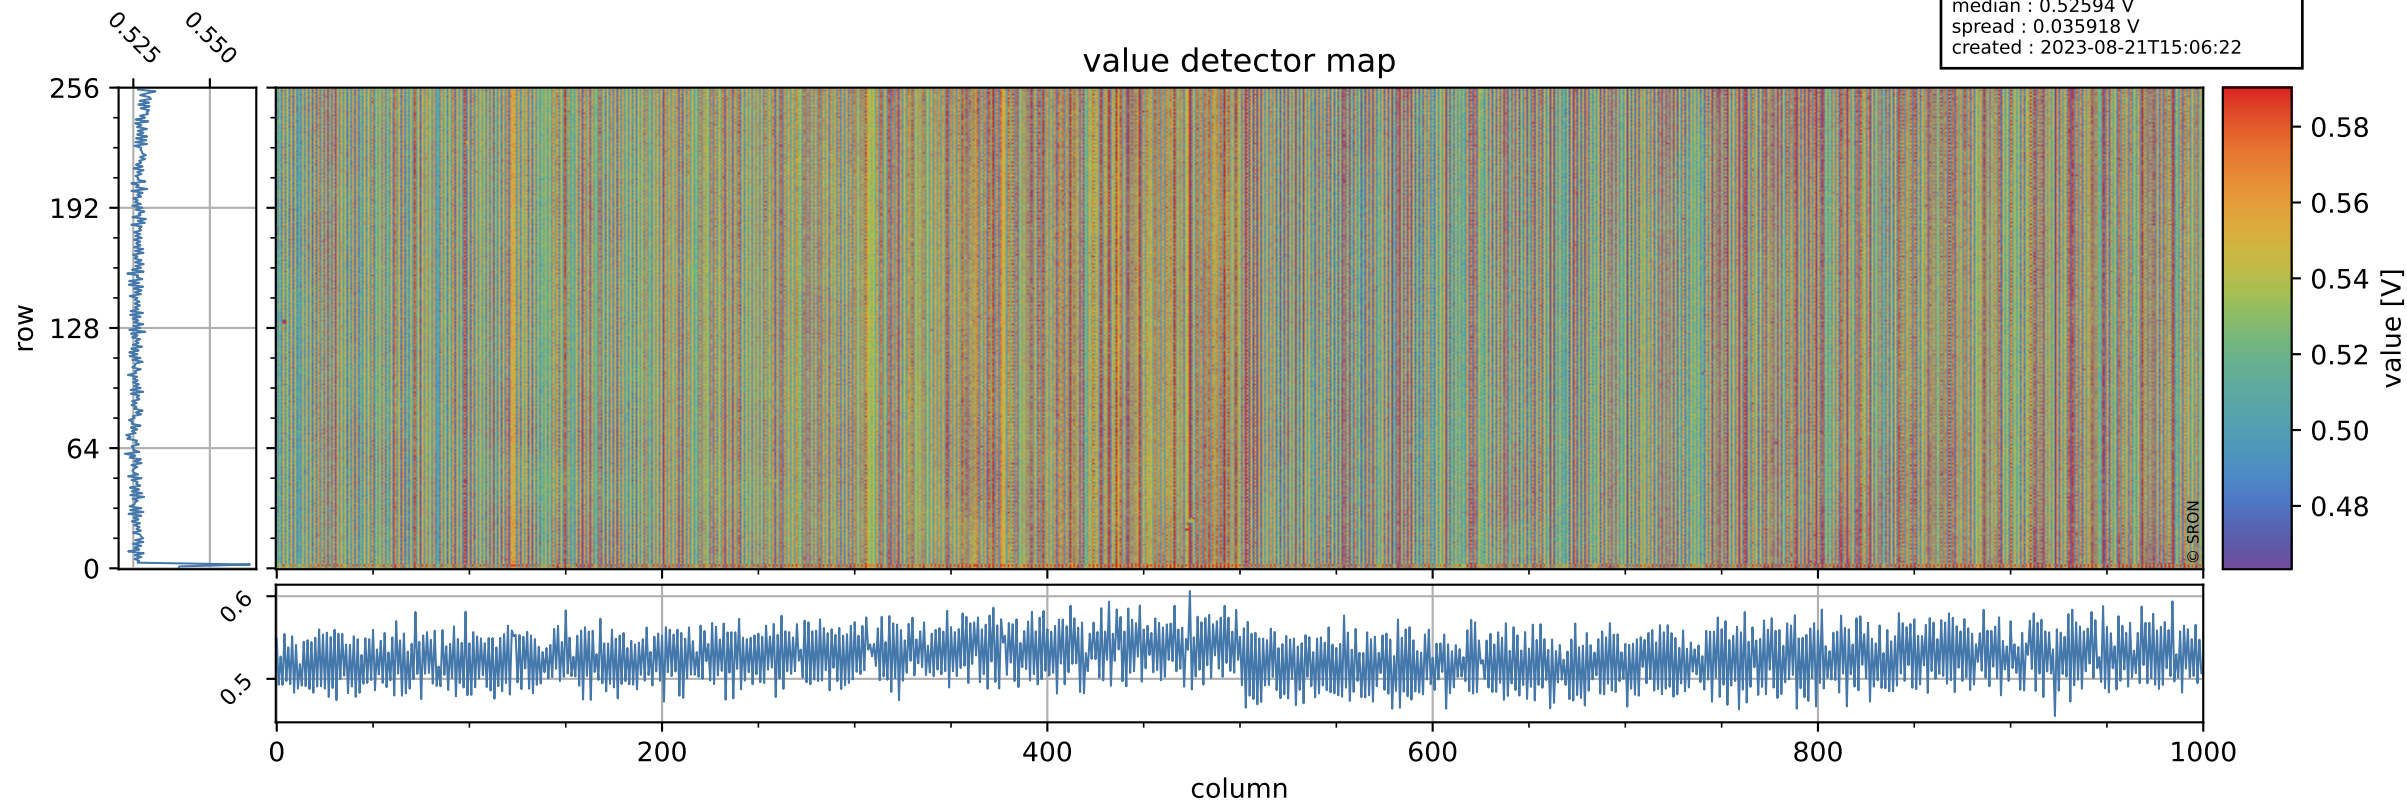

Tropomi SWIR offset (official)

orbits : 18 in [20887, 20932]
coverage : 2021-10-24 / 2021-10-27
median : 0.52594 V
spread : 0.035918 V
created : 2023-08-21T15:06:22

value detector map

Tropomi SWIR offset (official)

orbits : 18 in [20887, 20932]
coverage : 2021-10-24 / 2021-10-27
median : 27.722 μV
spread : 14.018 μV
created : 2023-08-21T15:06:23

Tropomi SWIR offset (official)

orbits : 18 in [20887, 20932]
coverage : 2021-10-24 / 2021-10-27
median : -0.067792 mV
spread : 0.39825 mV
created : 2023-08-21T15:06:23

value compared with SWIR offset CKD

Tropomi SWIR offset (official) ground-tracks of Sentinel-5P

orbits : 18 in [20887, 20932]
coverage : 2021-10-24 / 2021-10-27
created : 2023-08-21T15:06:24

Tropomi SWIR offset (official)

orbits : [2827, 20932]
coverage : 2018-04-30 / 2021-10-27
created : 2023-08-21T15:06:24

trend of detector median & temperatures