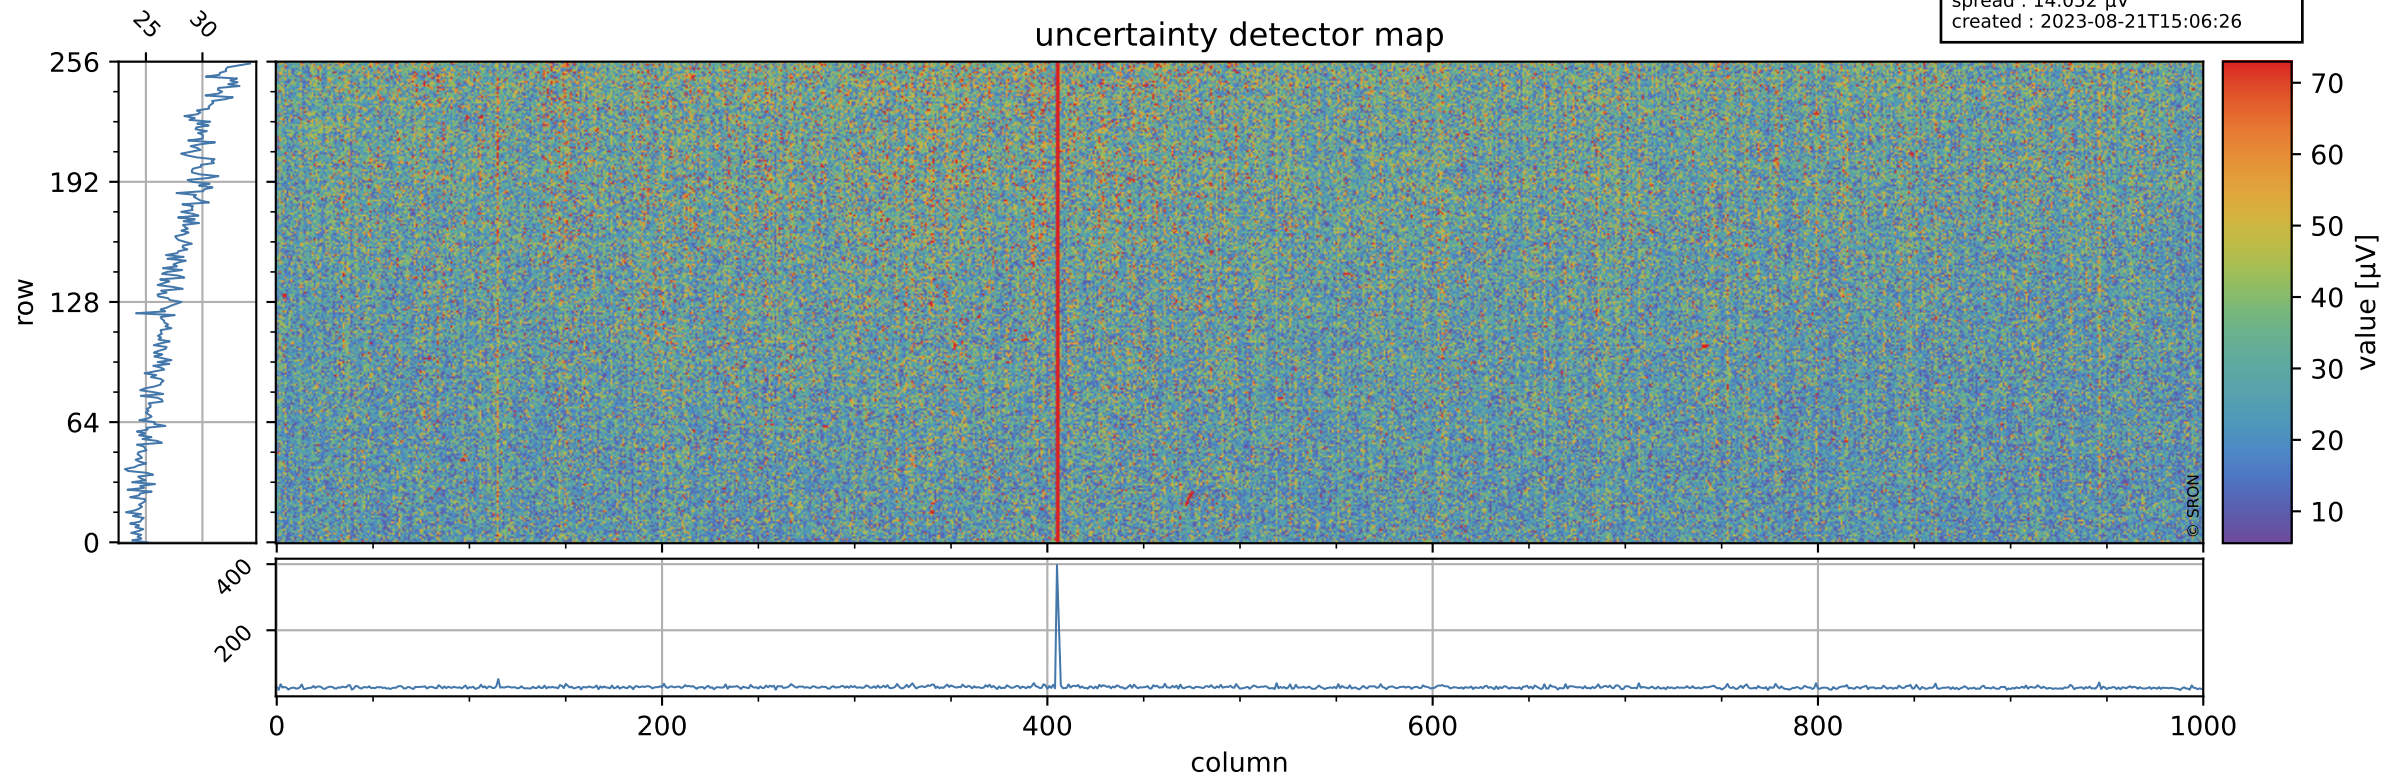

# Tropomi SWIR offset (official)

orbits : 20 in [20902, 20947]  
coverage : 2021-10-25 / 2021-10-28  
median : 0.52595 V  
spread : 0.035919 V  
created : 2023-08-21T15:06:26

## value detector map

# Tropomi SWIR offset (official)

orbits : 20 in [20902, 20947]  
coverage : 2021-10-25 / 2021-10-28  
median : 27.689  $\mu\text{V}$   
spread : 14.052  $\mu\text{V}$   
created : 2023-08-21T15:06:26

# Tropomi SWIR offset (official) ground-tracks of Sentinel-5P

orbits : 20 in [20902, 20947]  
coverage : 2021-10-25 / 2021-10-28  
created : 2023-08-21T15:06:27