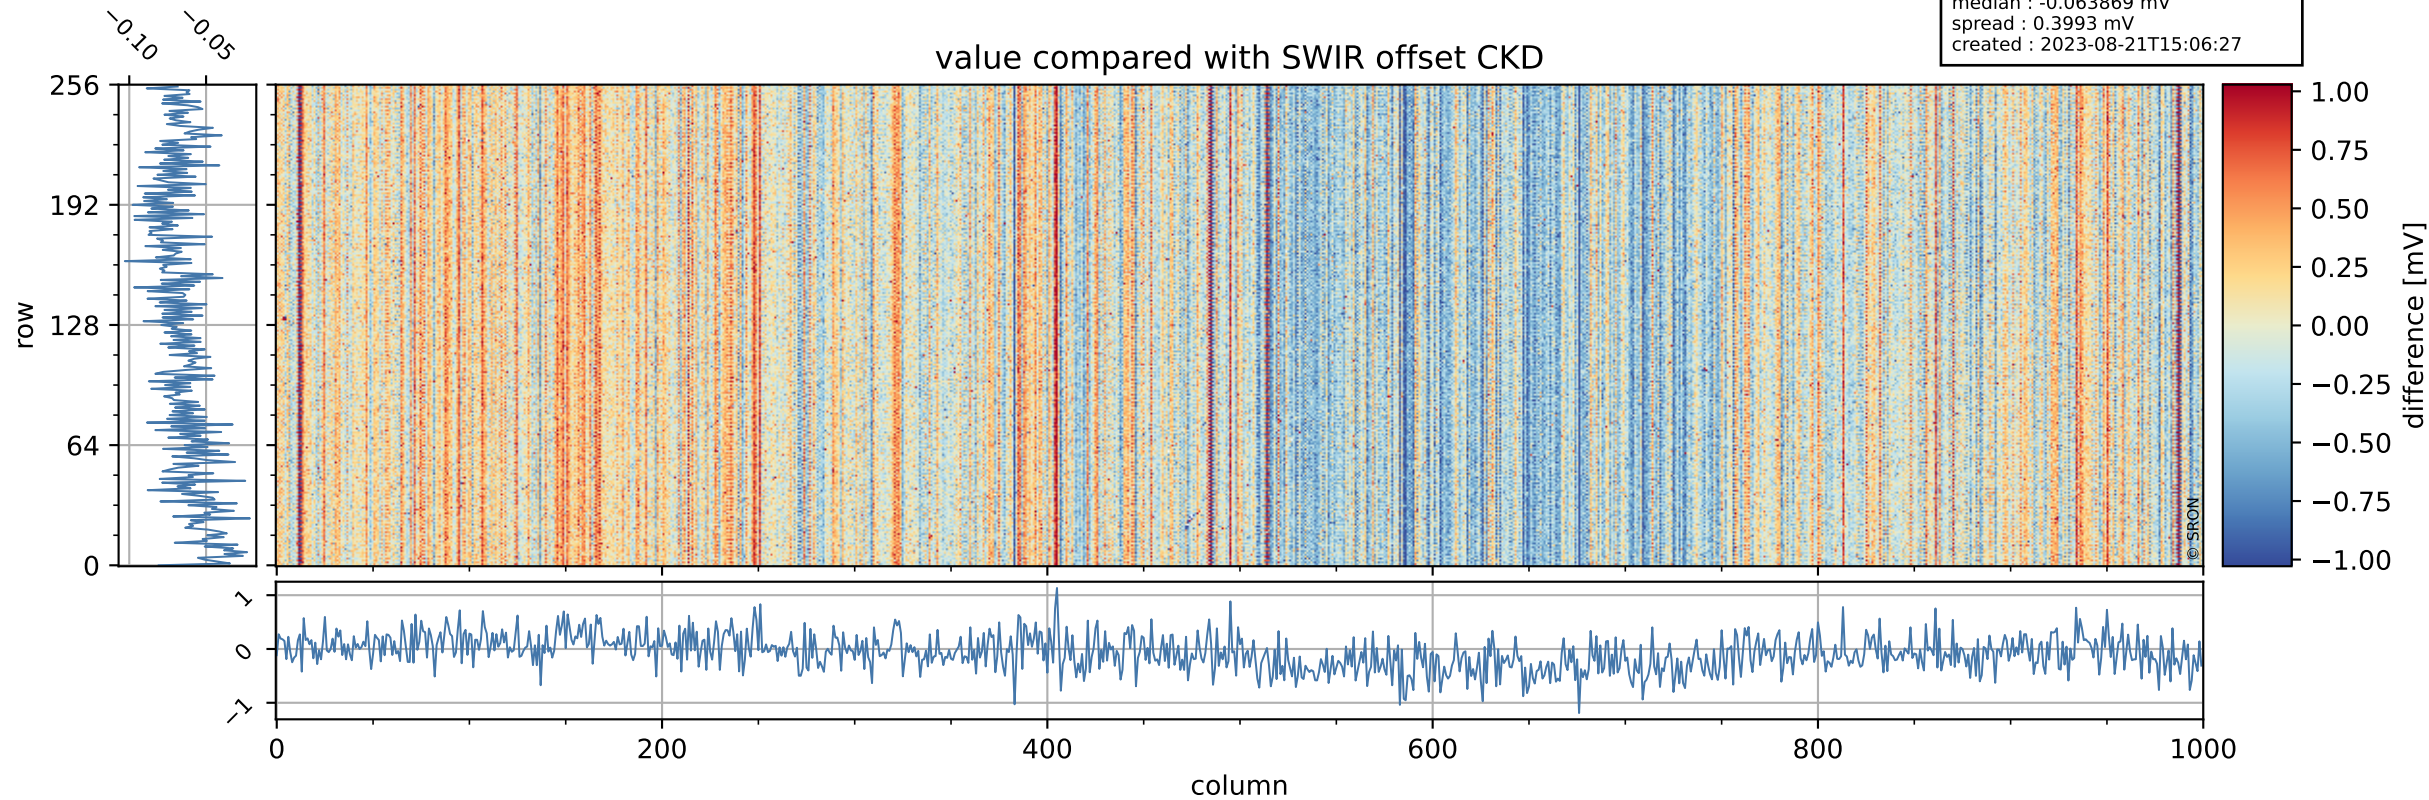

## value detector map

# Tropomi SWIR offset (official)

orbits : 20 in [20902, 20947]  
coverage : 2021-10-25 / 2021-10-28  
median : 27.689  $\mu\text{V}$   
spread : 14.052  $\mu\text{V}$   
created : 2023-08-21T15:06:26

# Tropomi SWIR offset (official)

value compared with SWIR offset CKD

orbits : 20 in [20902, 20947]  
coverage : 2021-10-25 / 2021-10-28  
median : -0.063869 mV  
spread : 0.3993 mV  
created : 2023-08-21T15:06:27

# Tropomi SWIR offset (official) ground-tracks of Sentinel-5P

orbits : 20 in [20902, 20947]  
coverage : 2021-10-25 / 2021-10-28  
created : 2023-08-21T15:06:27