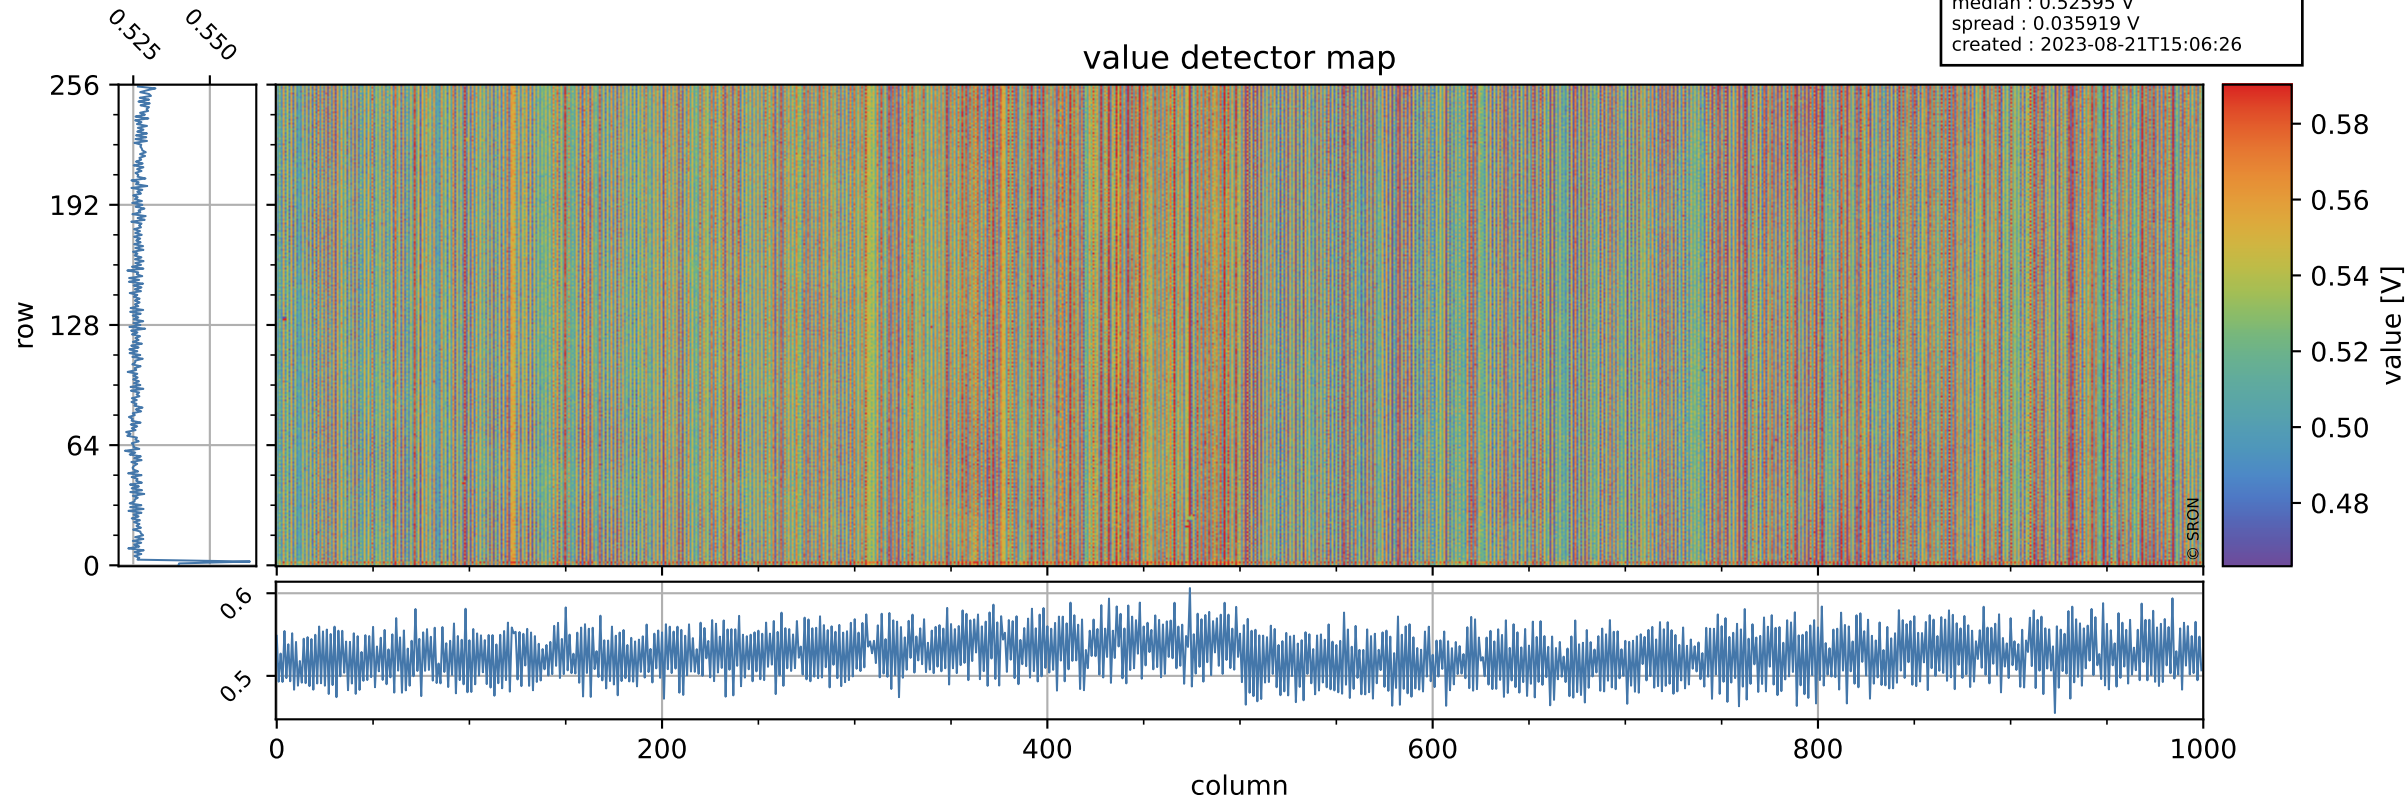

# Tropomi SWIR offset (official)

orbits : 20 in [20902, 20947]  
coverage : 2021-10-25 / 2021-10-28  
median : 0.52595 V  
spread : 0.035919 V  
created : 2023-08-21T15:06:26

## value detector map

# Tropomi SWIR offset (official)

orbits : 20 in [20902, 20947]  
coverage : 2021-10-25 / 2021-10-28  
median : 27.689  $\mu\text{V}$   
spread : 14.052  $\mu\text{V}$   
created : 2023-08-21T15:06:26

# Tropomi SWIR offset (official) ground-tracks of Sentinel-5P

orbits : 20 in [20902, 20947]  
coverage : 2021-10-25 / 2021-10-28  
created : 2023-08-21T15:06:27