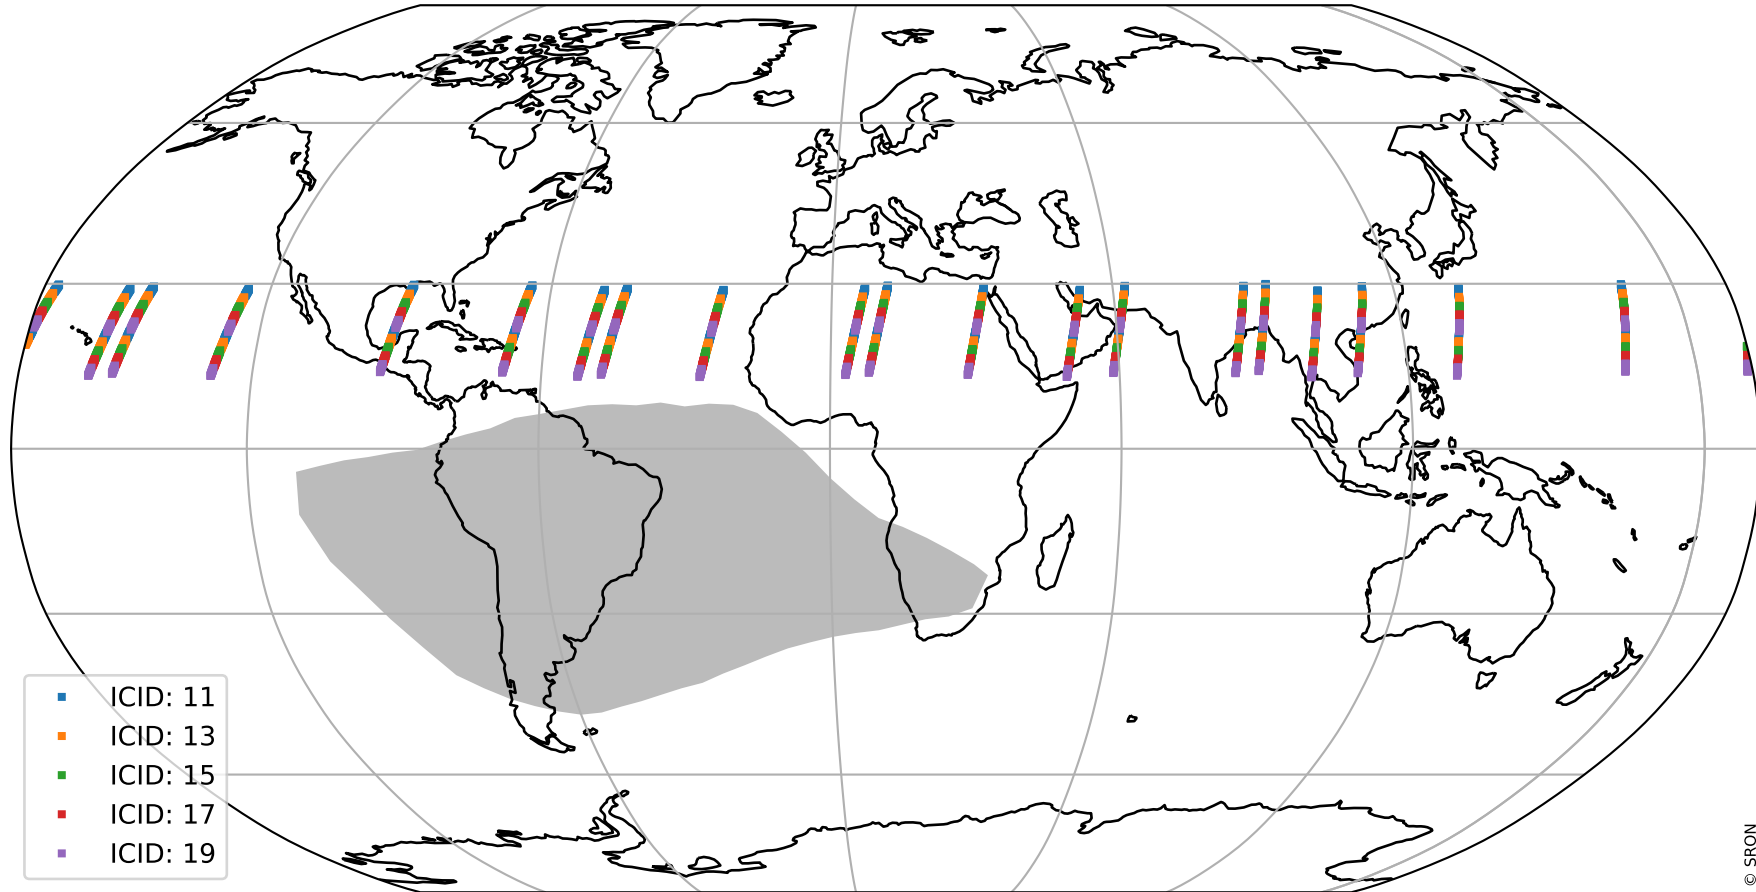

# Tropomi SWIR offset (official)

orbits : 20 in [20902, 20947]  
coverage : 2021-10-25 / 2021-10-28  
median : 27.689  $\mu\text{V}$   
spread : 14.052  $\mu\text{V}$   
created : 2023-08-21T15:06:26

# Tropomi SWIR offset (official)

value compared with SWIR offset CKD

orbits : 20 in [20902, 20947]  
coverage : 2021-10-25 / 2021-10-28  
median : -0.063869 mV  
spread : 0.3993 mV  
created : 2023-08-21T15:06:27

# Tropomi SWIR offset (official) ground-tracks of Sentinel-5P

orbits : 20 in [20902, 20947]  
coverage : 2021-10-25 / 2021-10-28  
created : 2023-08-21T15:06:27

# Tropomi SWIR offset (official)

orbits : [2827, 20947]  
coverage : 2018-04-30 / 2021-10-28  
created : 2023-08-21T15:06:28