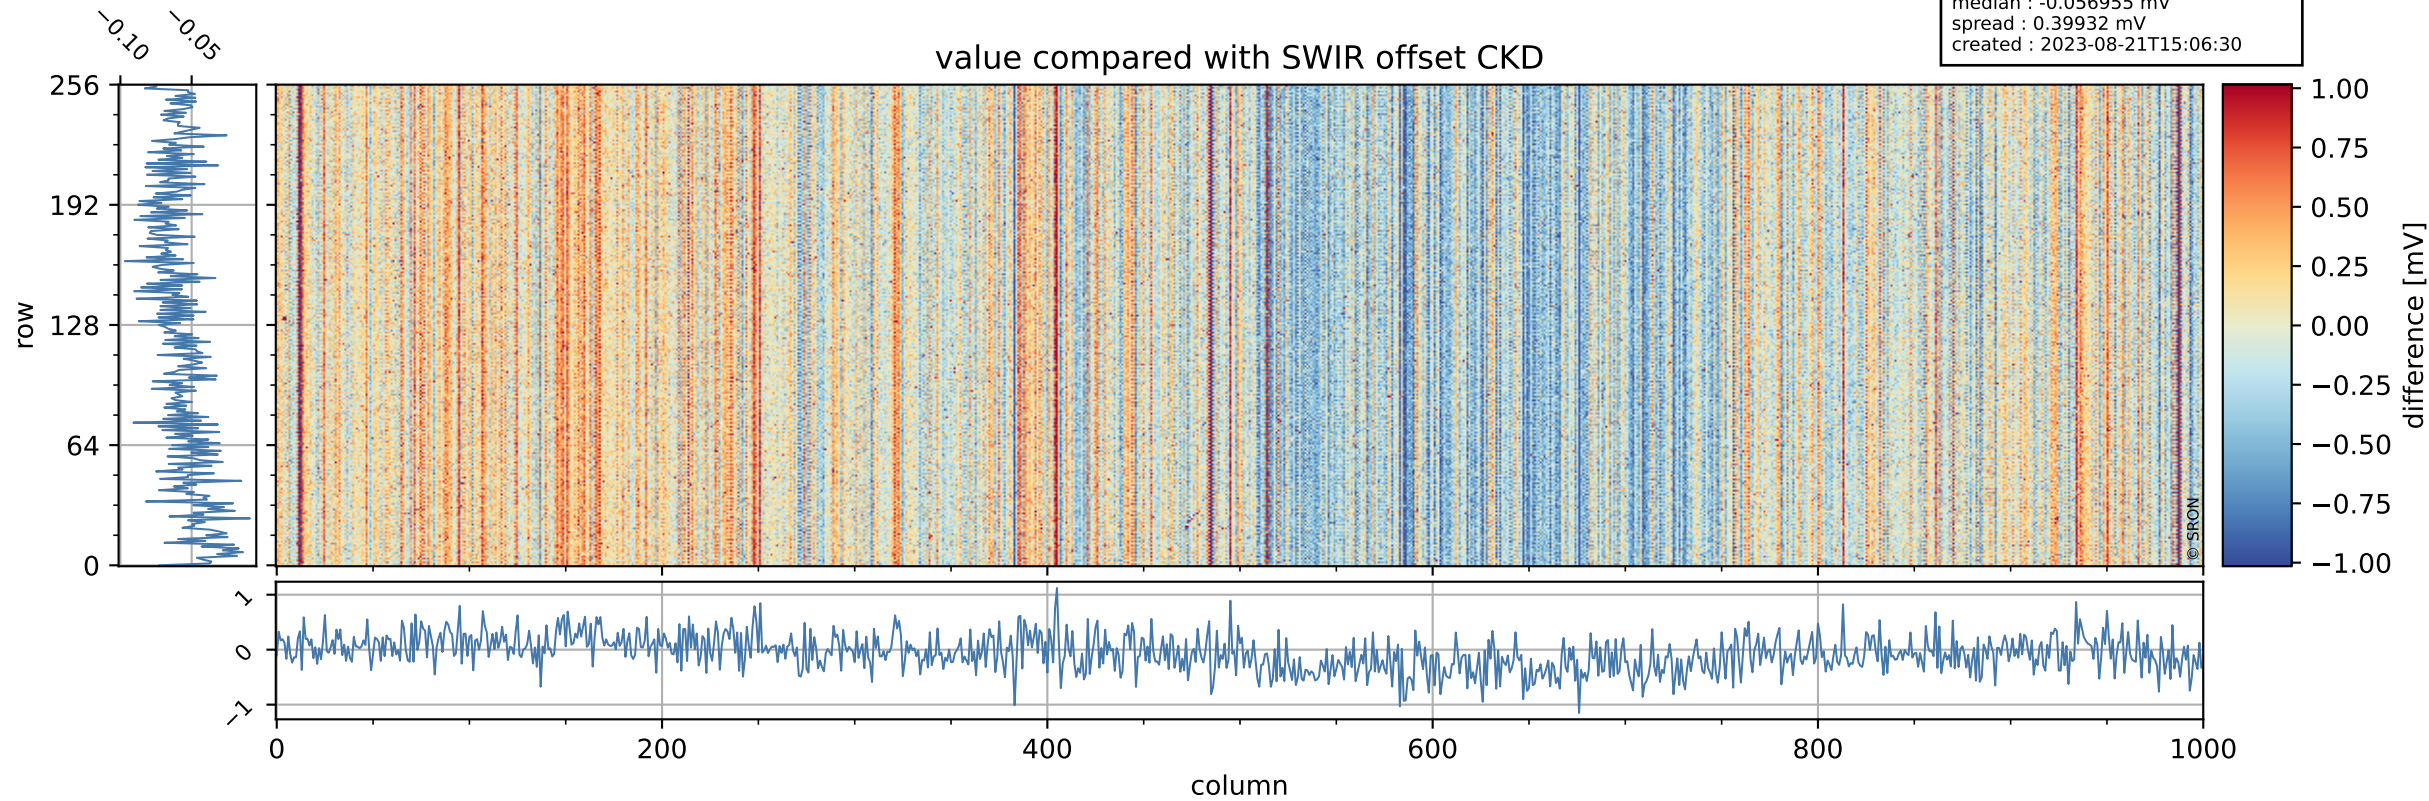

Tropomi SWIR offset (official)

orbits : 19 in [20917, 20962]
coverage : 2021-10-26 / 2021-10-29
median : 0.52596 V
spread : 0.035918 V
created : 2023-08-21T15:06:29

value detector map

Tropomi SWIR offset (official)

orbits : 19 in [20917, 20962]
coverage : 2021-10-26 / 2021-10-29
median : 28.506 μV
spread : 14.321 μV
created : 2023-08-21T15:06:30

Tropomi SWIR offset (official)

orbits : 19 in [20917, 20962]
coverage : 2021-10-26 / 2021-10-29
median : -0.056955 mV
spread : 0.39932 mV
created : 2023-08-21T15:06:30

value compared with SWIR offset CKD

Tropomi SWIR offset (official) ground-tracks of Sentinel-5P

orbits : 19 in [20917, 20962]
coverage : 2021-10-26 / 2021-10-29
created : 2023-08-21T15:06:31

Tropomi SWIR offset (official)

orbits : [2827, 20962]
coverage : 2018-04-30 / 2021-10-29
created : 2023-08-21T15:06:31

trend of detector median & temperatures