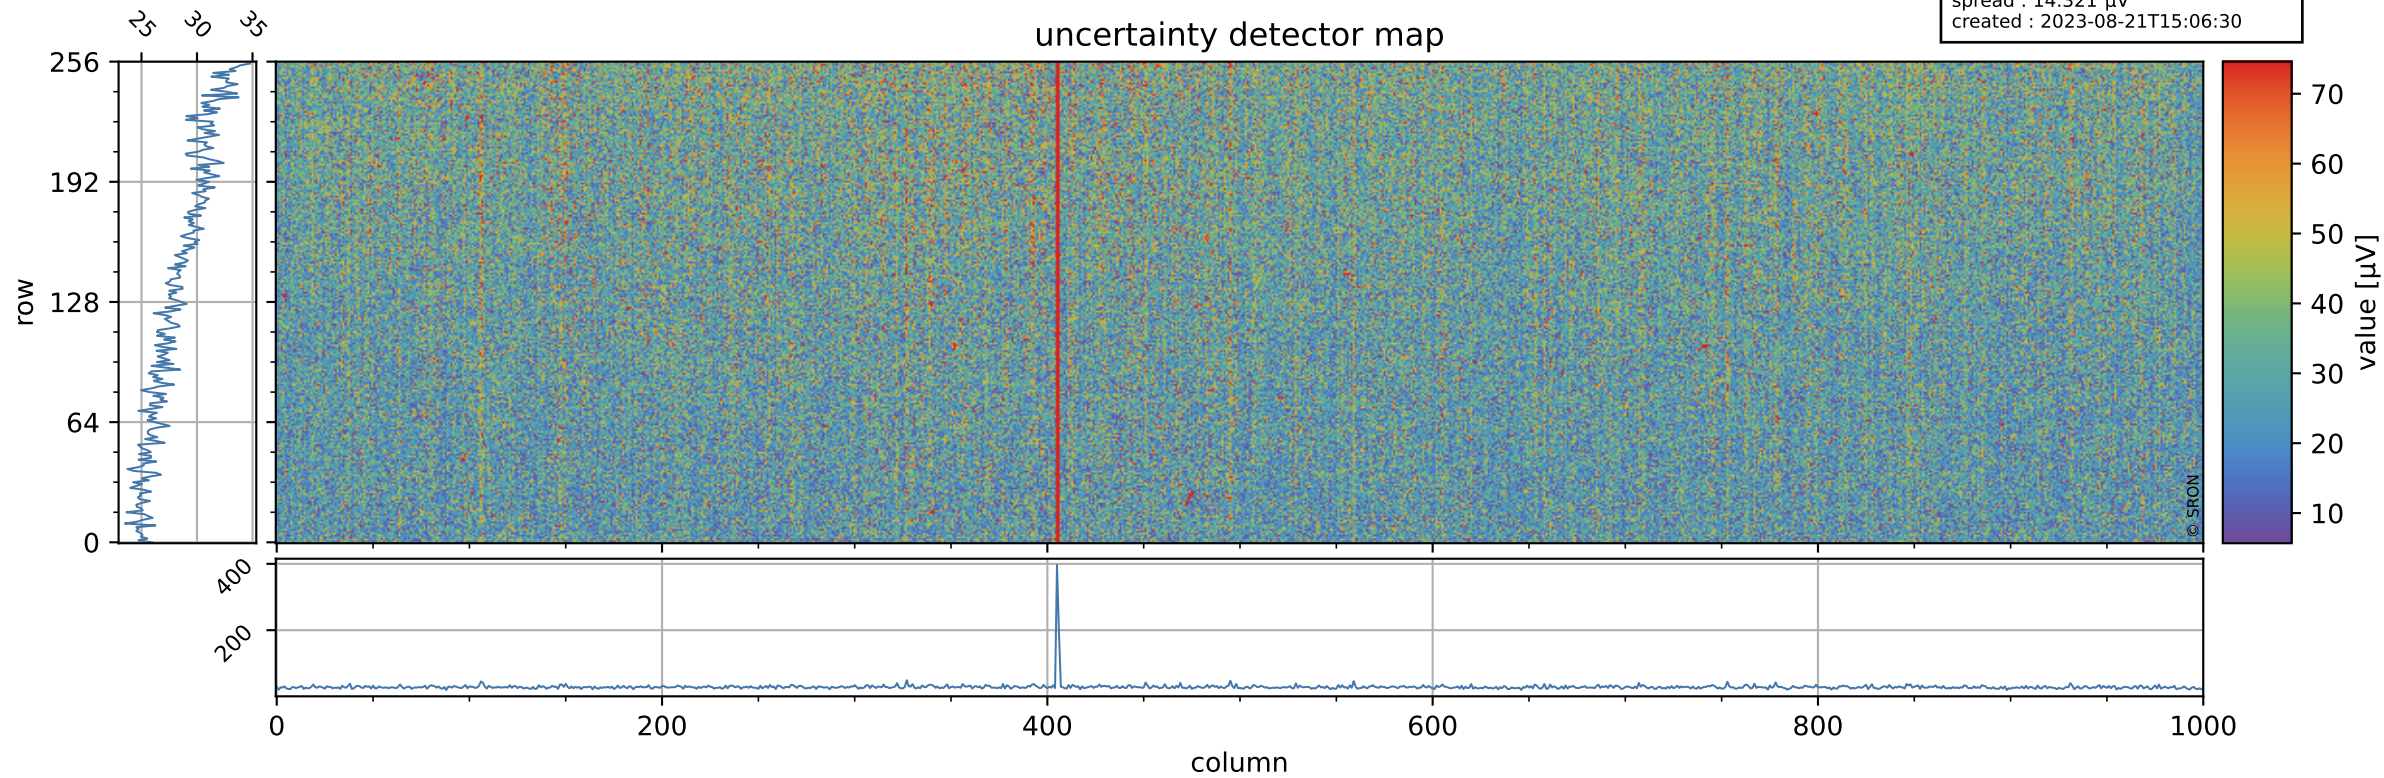

Tropomi SWIR offset (official)

orbits : 19 in [20917, 20962]
coverage : 2021-10-26 / 2021-10-29
median : 0.52596 V
spread : 0.035918 V
created : 2023-08-21T15:06:29

value detector map

Tropomi SWIR offset (official)

orbits : 19 in [20917, 20962]
coverage : 2021-10-26 / 2021-10-29
median : 28.506 μV
spread : 14.321 μV
created : 2023-08-21T15:06:30

Tropomi SWIR offset (official)

orbits : 19 in [20917, 20962]
coverage : 2021-10-26 / 2021-10-29
median : -0.056955 mV
spread : 0.39932 mV
created : 2023-08-21T15:06:30

value compared with SWIR offset CKD

Tropomi SWIR offset (official) ground-tracks of Sentinel-5P

orbits : 19 in [20917, 20962]
coverage : 2021-10-26 / 2021-10-29
created : 2023-08-21T15:06:31

Tropomi SWIR offset (official)

orbits : [2827, 20962]
coverage : 2018-04-30 / 2021-10-29
created : 2023-08-21T15:06:31

trend of detector median & temperatures