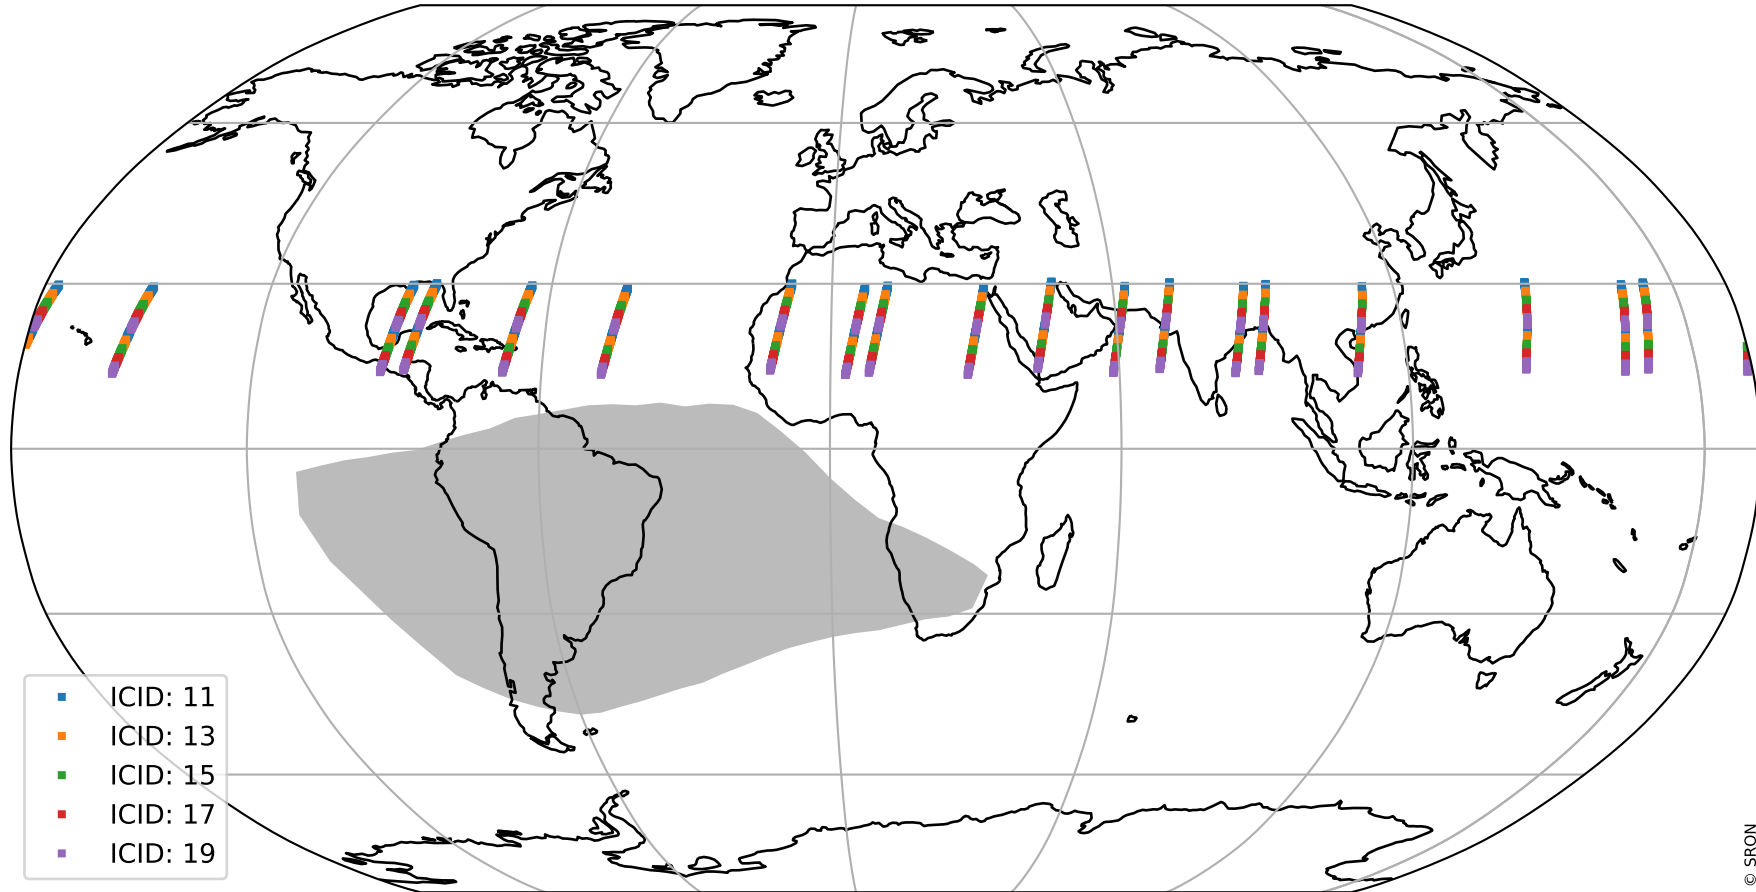

Tropomi SWIR offset (official)

orbits : 19 in [20917, 20962]
coverage : 2021-10-26 / 2021-10-29
median : 0.52596 V
spread : 0.035918 V
created : 2023-08-21T15:06:29

value detector map

Tropomi SWIR offset (official)

orbits : 19 in [20917, 20962]
coverage : 2021-10-26 / 2021-10-29
median : 28.506 μV
spread : 14.321 μV
created : 2023-08-21T15:06:30

Tropomi SWIR offset (official)

orbits : 19 in [20917, 20962]
coverage : 2021-10-26 / 2021-10-29
median : -0.056955 mV
spread : 0.39932 mV
created : 2023-08-21T15:06:30

value compared with SWIR offset CKD

Tropomi SWIR offset (official) ground-tracks of Sentinel-5P

orbits : 19 in [20917, 20962]
coverage : 2021-10-26 / 2021-10-29
created : 2023-08-21T15:06:31

Tropomi SWIR offset (official)

orbits : [2827, 20962]
coverage : 2018-04-30 / 2021-10-29
created : 2023-08-21T15:06:31

trend of detector median & temperatures