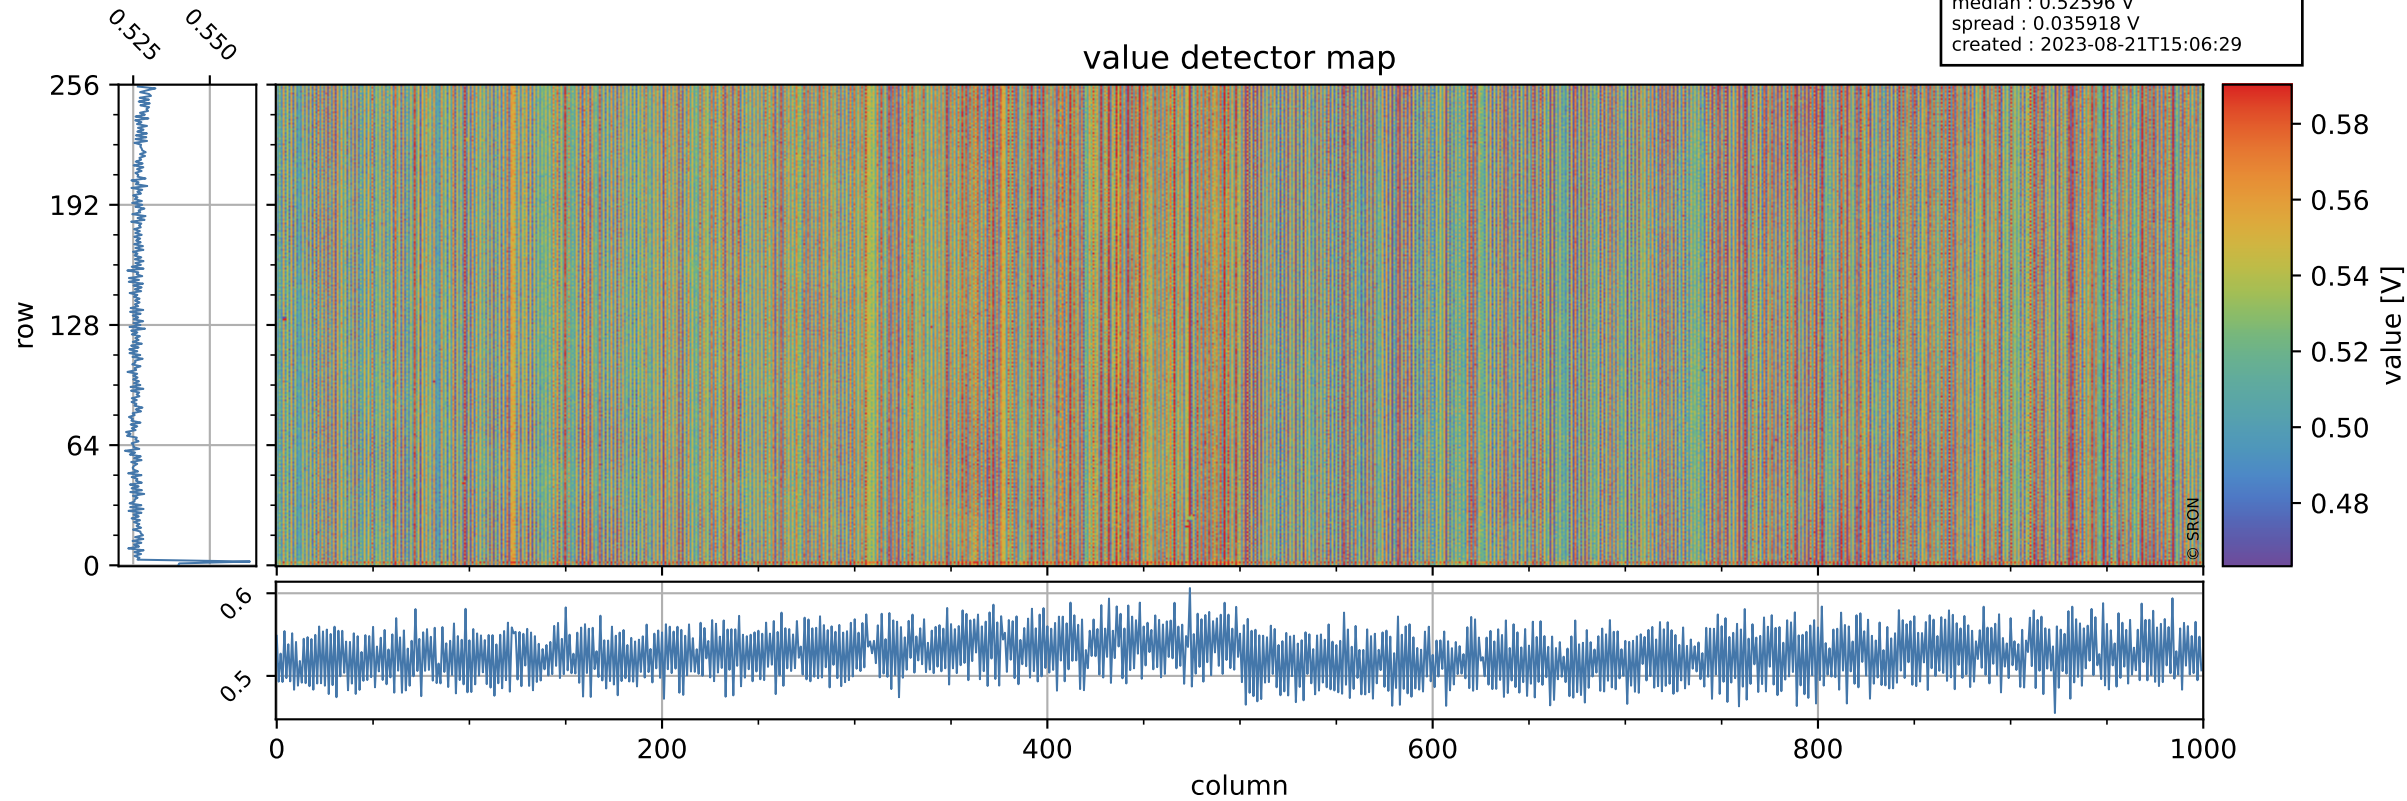

Tropomi SWIR offset (official)

orbits : 19 in [20917, 20962]
coverage : 2021-10-26 / 2021-10-29
median : 0.52596 V
spread : 0.035918 V
created : 2023-08-21T15:06:29

value detector map

Tropomi SWIR offset (official)

orbits : 19 in [20917, 20962]
coverage : 2021-10-26 / 2021-10-29
median : 28.506 μV
spread : 14.321 μV
created : 2023-08-21T15:06:30

Tropomi SWIR offset (official)

orbits : 19 in [20917, 20962]
coverage : 2021-10-26 / 2021-10-29
median : -0.056955 mV
spread : 0.39932 mV
created : 2023-08-21T15:06:30

value compared with SWIR offset CKD

Tropomi SWIR offset (official) ground-tracks of Sentinel-5P

orbits : 19 in [20917, 20962]
coverage : 2021-10-26 / 2021-10-29
created : 2023-08-21T15:06:31

Tropomi SWIR offset (official)

orbits : [2827, 20962]
coverage : 2018-04-30 / 2021-10-29
created : 2023-08-21T15:06:31

trend of detector median & temperatures