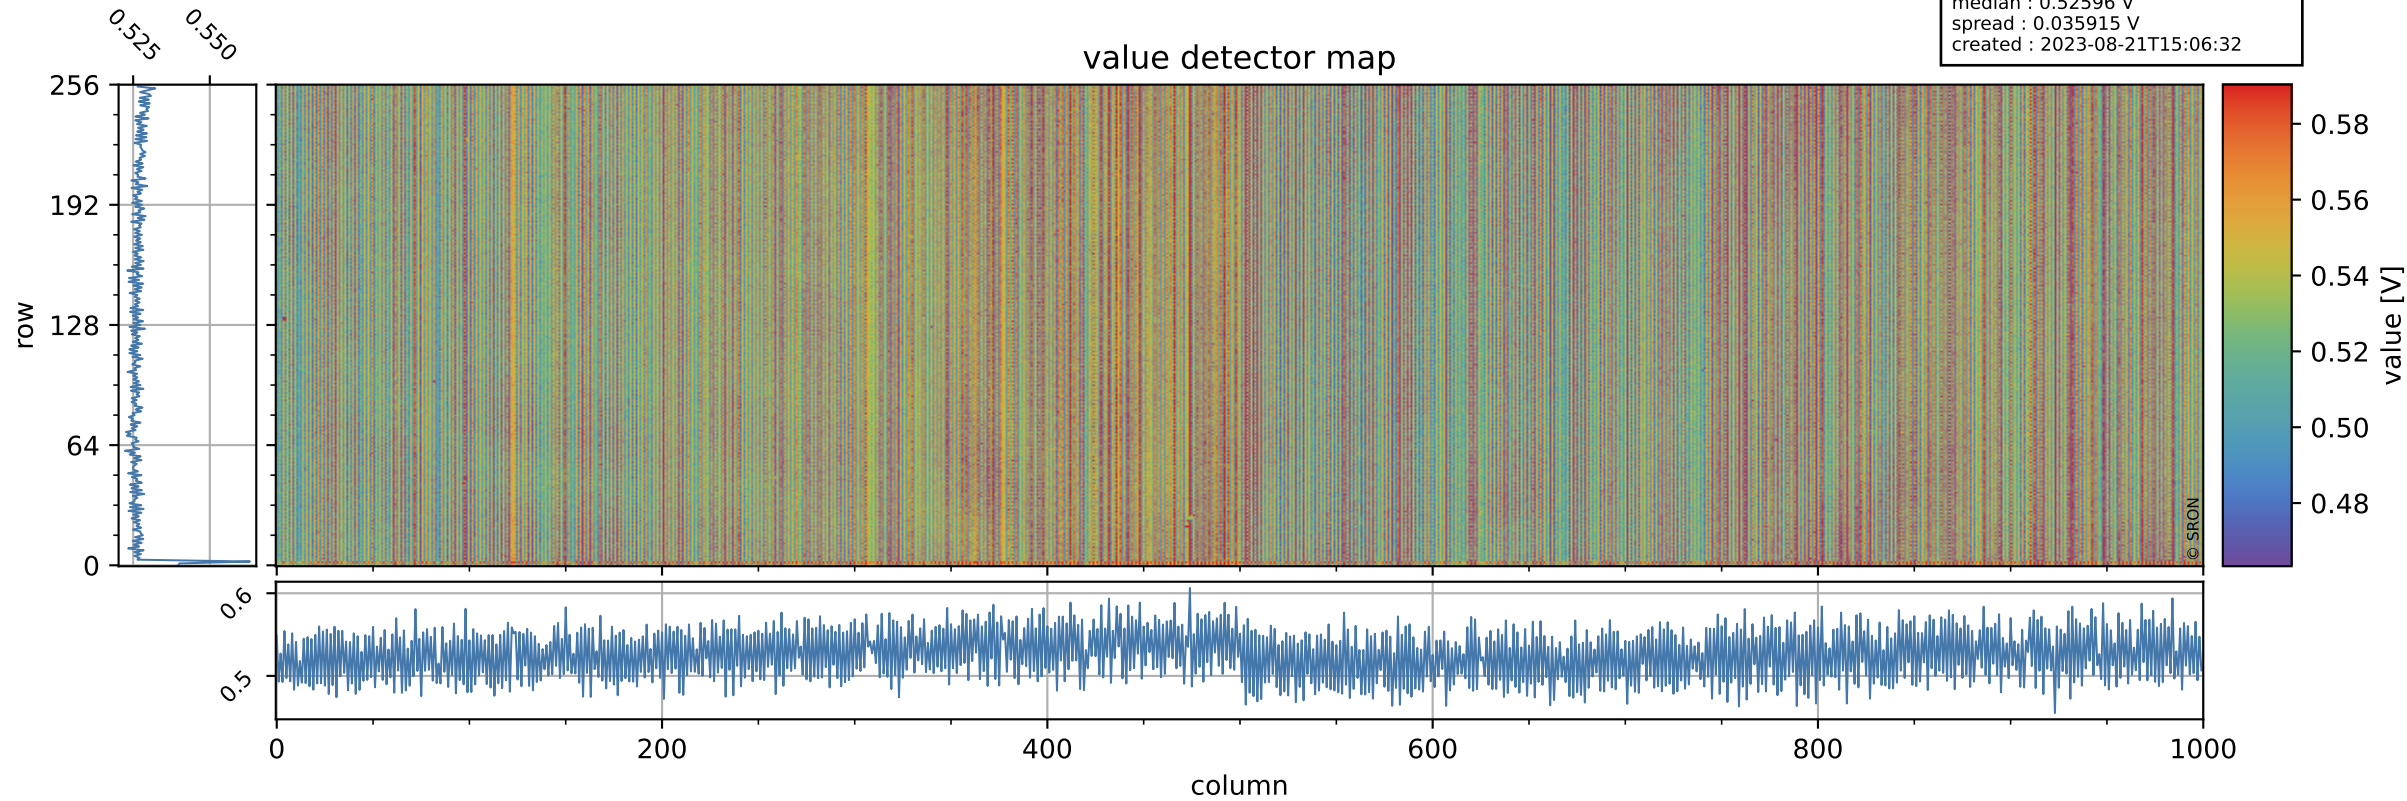

Tropomi SWIR offset (official)

orbits : 20 in [20932, 20977]
coverage : 2021-10-27 / 2021-10-30
median : 0.52596 V
spread : 0.035915 V
created : 2023-08-21T15:06:32

value detector map

Tropomi SWIR offset (official)

orbits : 20 in [20932, 20977]
coverage : 2021-10-27 / 2021-10-30
median : 27.95 μV
spread : 14.112 μV
created : 2023-08-21T15:06:33

Tropomi SWIR offset (official)

orbits : 20 in [20932, 20977]
coverage : 2021-10-27 / 2021-10-30
median : -0.053502 mV
spread : 0.39922 mV
created : 2023-08-21T15:06:33

value compared with SWIR offset CKD

Tropomi SWIR offset (official) ground-tracks of Sentinel-5P

orbits : 20 in [20932, 20977]
coverage : 2021-10-27 / 2021-10-30
created : 2023-08-21T15:06:34

Tropomi SWIR offset (official)

orbits : [2827, 20977]
coverage : 2018-04-30 / 2021-10-30
created : 2023-08-21T15:06:34

trend of detector median & temperatures