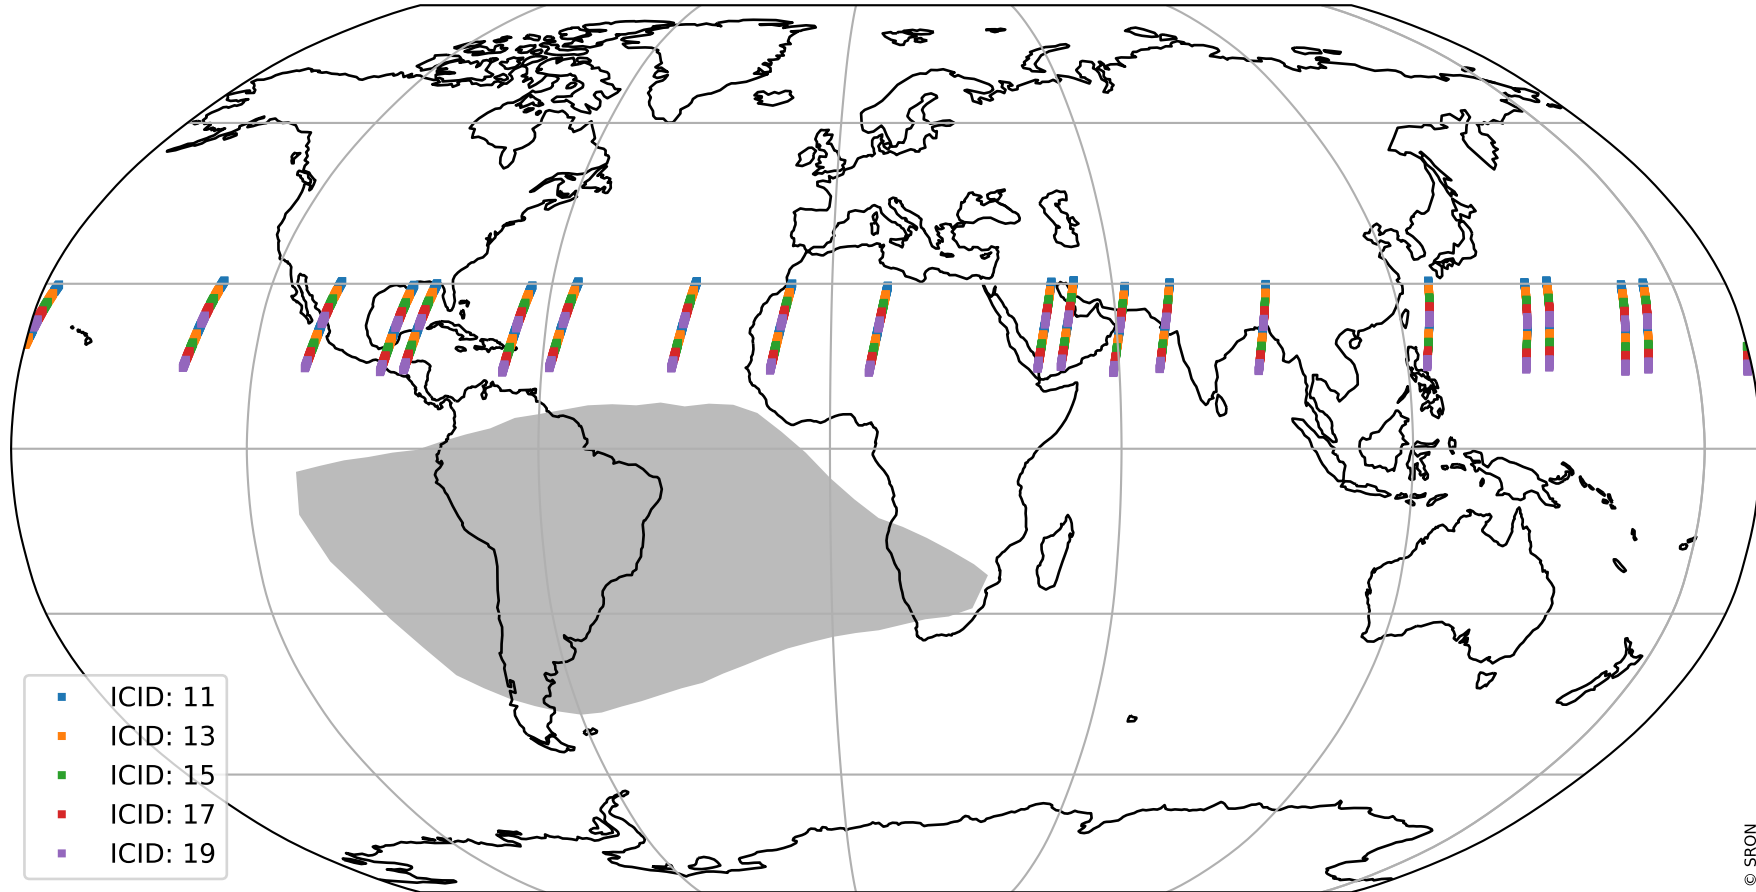

Tropomi SWIR offset (official)

orbits : 20 in [20932, 20977]
coverage : 2021-10-27 / 2021-10-30
median : 0.52596 V
spread : 0.035915 V
created : 2023-08-21T15:06:32

value detector map

Tropomi SWIR offset (official)

orbits : 20 in [20932, 20977]
coverage : 2021-10-27 / 2021-10-30
median : 27.95 μV
spread : 14.112 μV
created : 2023-08-21T15:06:33

Tropomi SWIR offset (official)

orbits : 20 in [20932, 20977]
coverage : 2021-10-27 / 2021-10-30
median : -0.053502 mV
spread : 0.39922 mV
created : 2023-08-21T15:06:33

value compared with SWIR offset CKD

Tropomi SWIR offset (official) ground-tracks of Sentinel-5P

orbits : 20 in [20932, 20977]
coverage : 2021-10-27 / 2021-10-30
created : 2023-08-21T15:06:34

Tropomi SWIR offset (official)

orbits : [2827, 20977]
coverage : 2018-04-30 / 2021-10-30
created : 2023-08-21T15:06:34

trend of detector median & temperatures