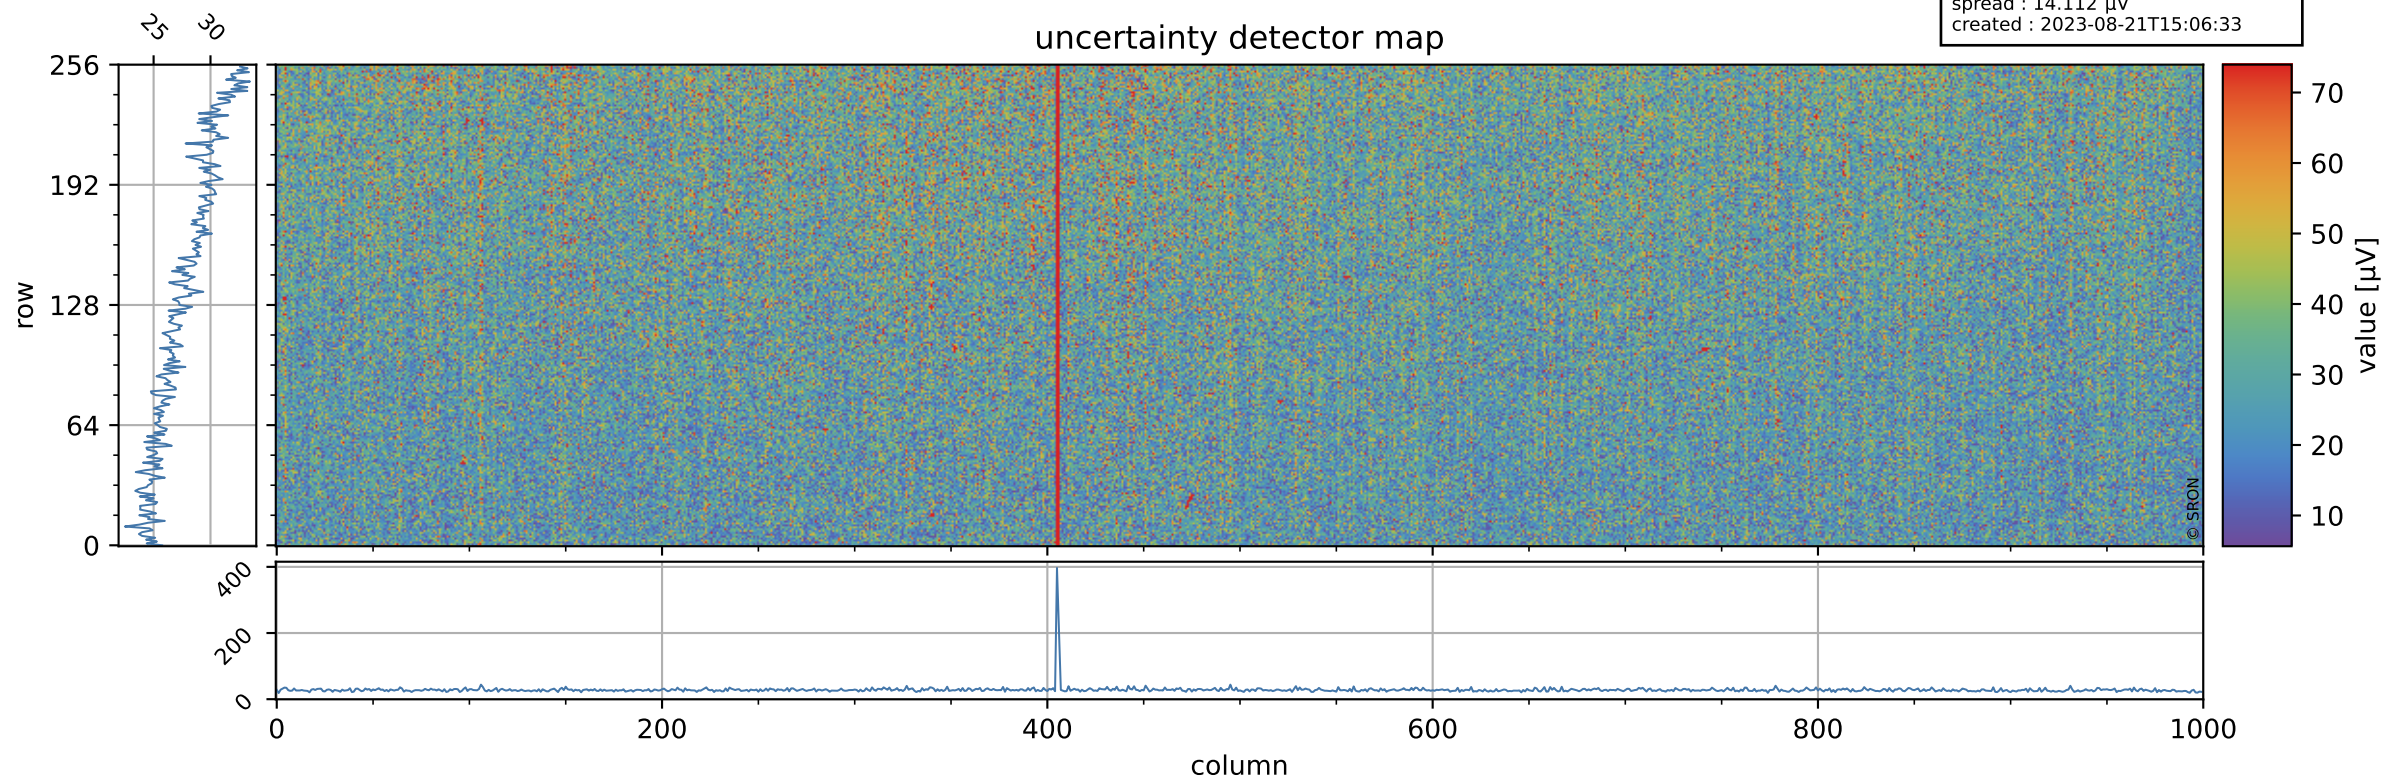

Tropomi SWIR offset (official)

orbits : 20 in [20932, 20977]
coverage : 2021-10-27 / 2021-10-30
median : 0.52596 V
spread : 0.035915 V
created : 2023-08-21T15:06:32

value detector map

Tropomi SWIR offset (official)

orbits : 20 in [20932, 20977]
coverage : 2021-10-27 / 2021-10-30
median : 27.95 μV
spread : 14.112 μV
created : 2023-08-21T15:06:33

Tropomi SWIR offset (official)

orbits : 20 in [20932, 20977]
coverage : 2021-10-27 / 2021-10-30
median : -0.053502 mV
spread : 0.39922 mV
created : 2023-08-21T15:06:33

value compared with SWIR offset CKD

Tropomi SWIR offset (official) ground-tracks of Sentinel-5P

orbits : 20 in [20932, 20977]
coverage : 2021-10-27 / 2021-10-30
created : 2023-08-21T15:06:34

Tropomi SWIR offset (official)

orbits : [2827, 20977]
coverage : 2018-04-30 / 2021-10-30
created : 2023-08-21T15:06:34

trend of detector median & temperatures