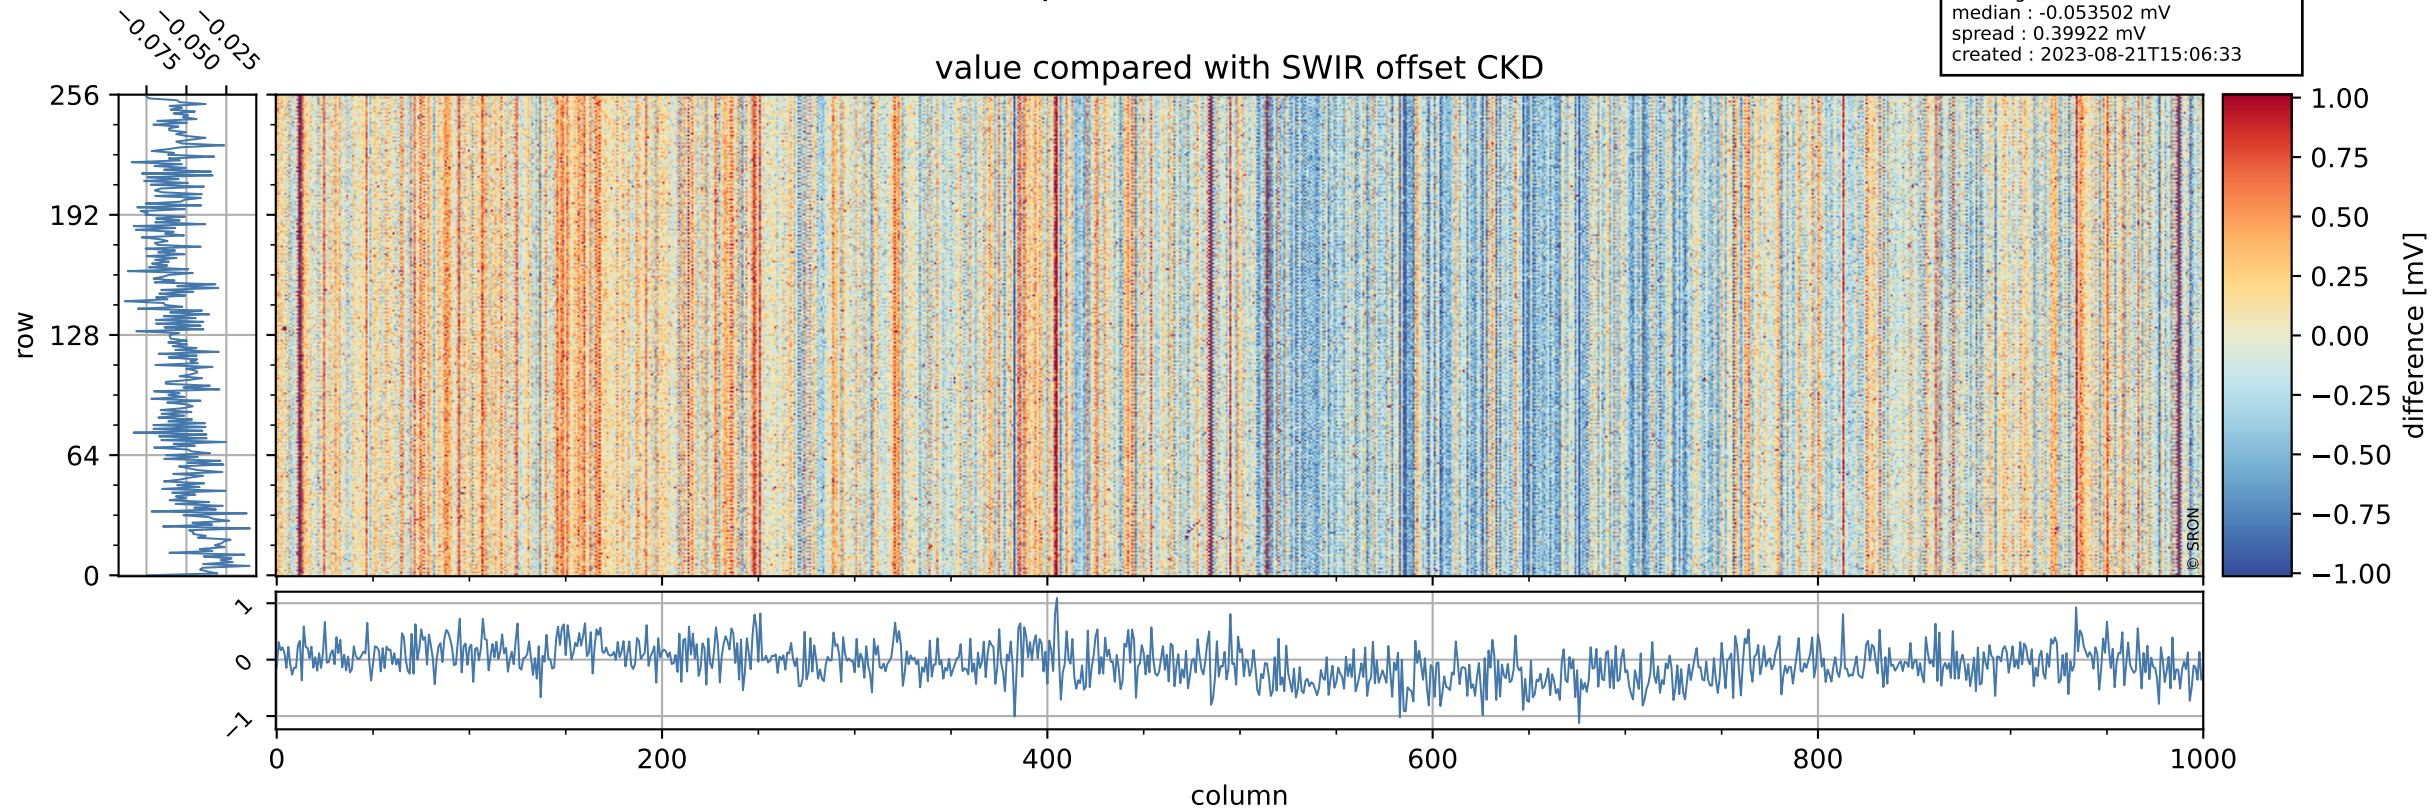

Tropomi SWIR offset (official)

orbits : 20 in [20932, 20977]
coverage : 2021-10-27 / 2021-10-30
median : 0.52596 V
spread : 0.035915 V
created : 2023-08-21T15:06:32

value detector map

Tropomi SWIR offset (official)

orbits : 20 in [20932, 20977]
coverage : 2021-10-27 / 2021-10-30
median : 27.95 μV
spread : 14.112 μV
created : 2023-08-21T15:06:33

Tropomi SWIR offset (official)

orbits : 20 in [20932, 20977]
coverage : 2021-10-27 / 2021-10-30
median : -0.053502 mV
spread : 0.39922 mV
created : 2023-08-21T15:06:33

value compared with SWIR offset CKD

Tropomi SWIR offset (official) ground-tracks of Sentinel-5P

orbits : 20 in [20932, 20977]
coverage : 2021-10-27 / 2021-10-30
created : 2023-08-21T15:06:34

Tropomi SWIR offset (official)

orbits : [2827, 20977]
coverage : 2018-04-30 / 2021-10-30
created : 2023-08-21T15:06:34

trend of detector median & temperatures