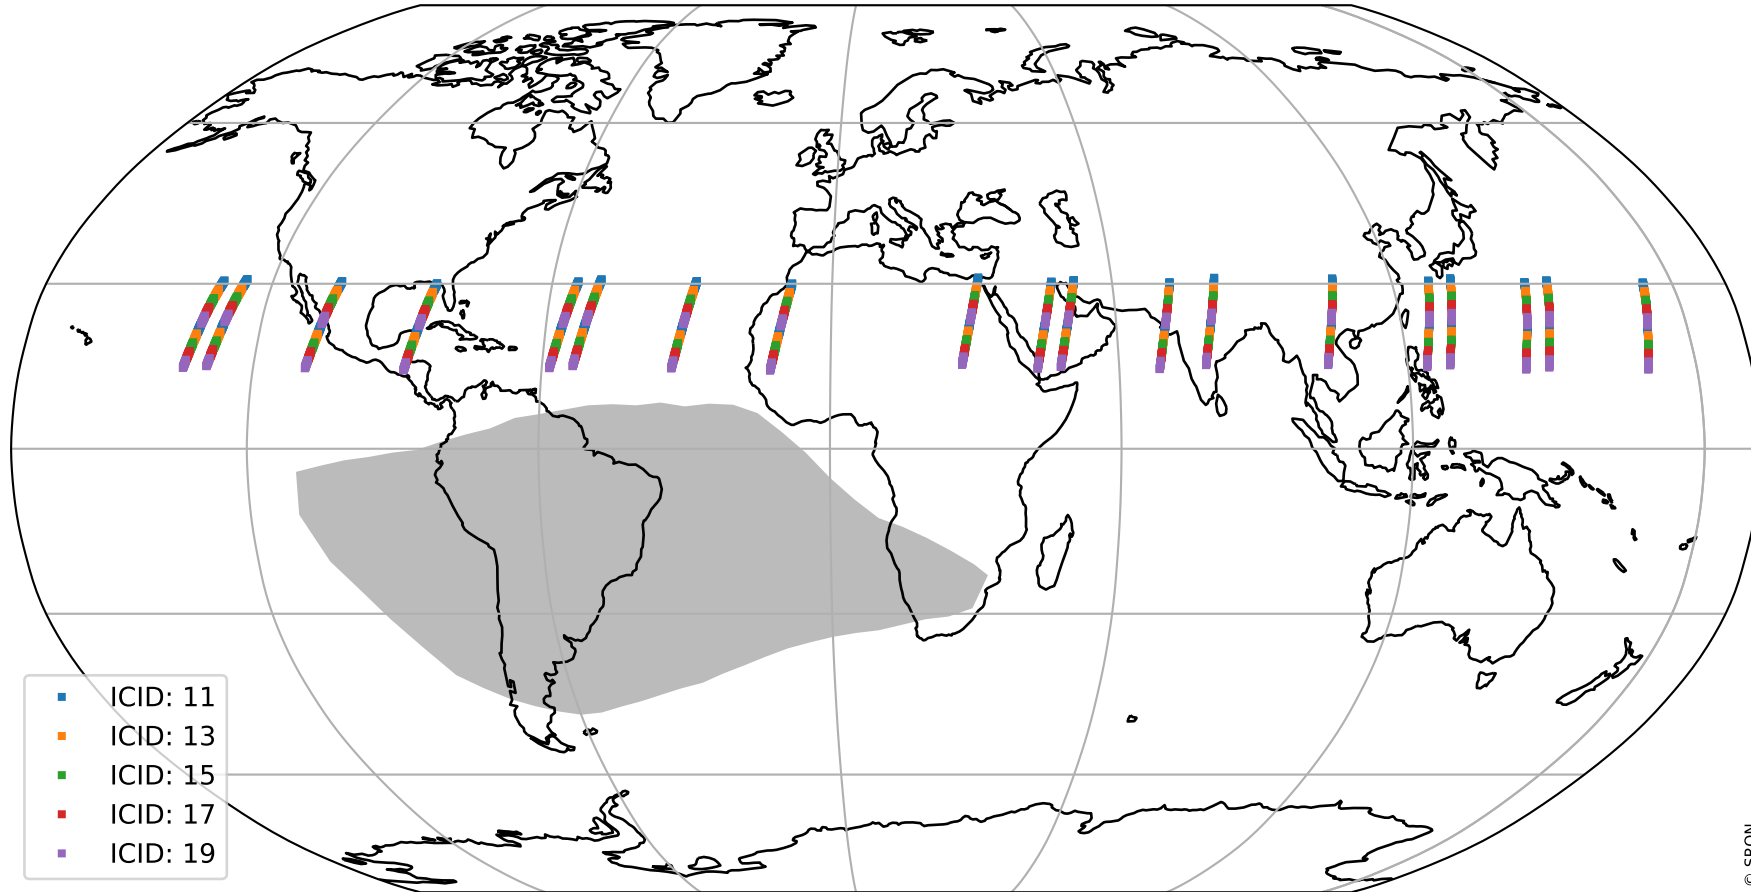

Tropomi SWIR offset (official)

orbits : 19 in [20947, 20992]
coverage : 2021-10-29 / 2021-10-31
median : 0.52596 V
spread : 0.035915 V
created : 2023-08-21T15:06:36

value detector map

Tropomi SWIR offset (official)

orbits : 19 in [20947, 20992]
coverage : 2021-10-29 / 2021-10-31
median : 27.693 μV
spread : 14.009 μV
created : 2023-08-21T15:06:36

Tropomi SWIR offset (official)

orbits : 19 in [20947, 20992]
coverage : 2021-10-29 / 2021-10-31
median : -0.051137 mV
spread : 0.39889 mV
created : 2023-08-21T15:06:36

value compared with SWIR offset CKD

Tropomi SWIR offset (official) ground-tracks of Sentinel-5P

orbits : 19 in [20947, 20992]
coverage : 2021-10-29 / 2021-10-31
created : 2023-08-21T15:06:37

Tropomi SWIR offset (official)

orbits : [2827, 20992]
coverage : 2018-04-30 / 2021-10-31
created : 2023-08-21T15:06:37

trend of detector median & temperatures