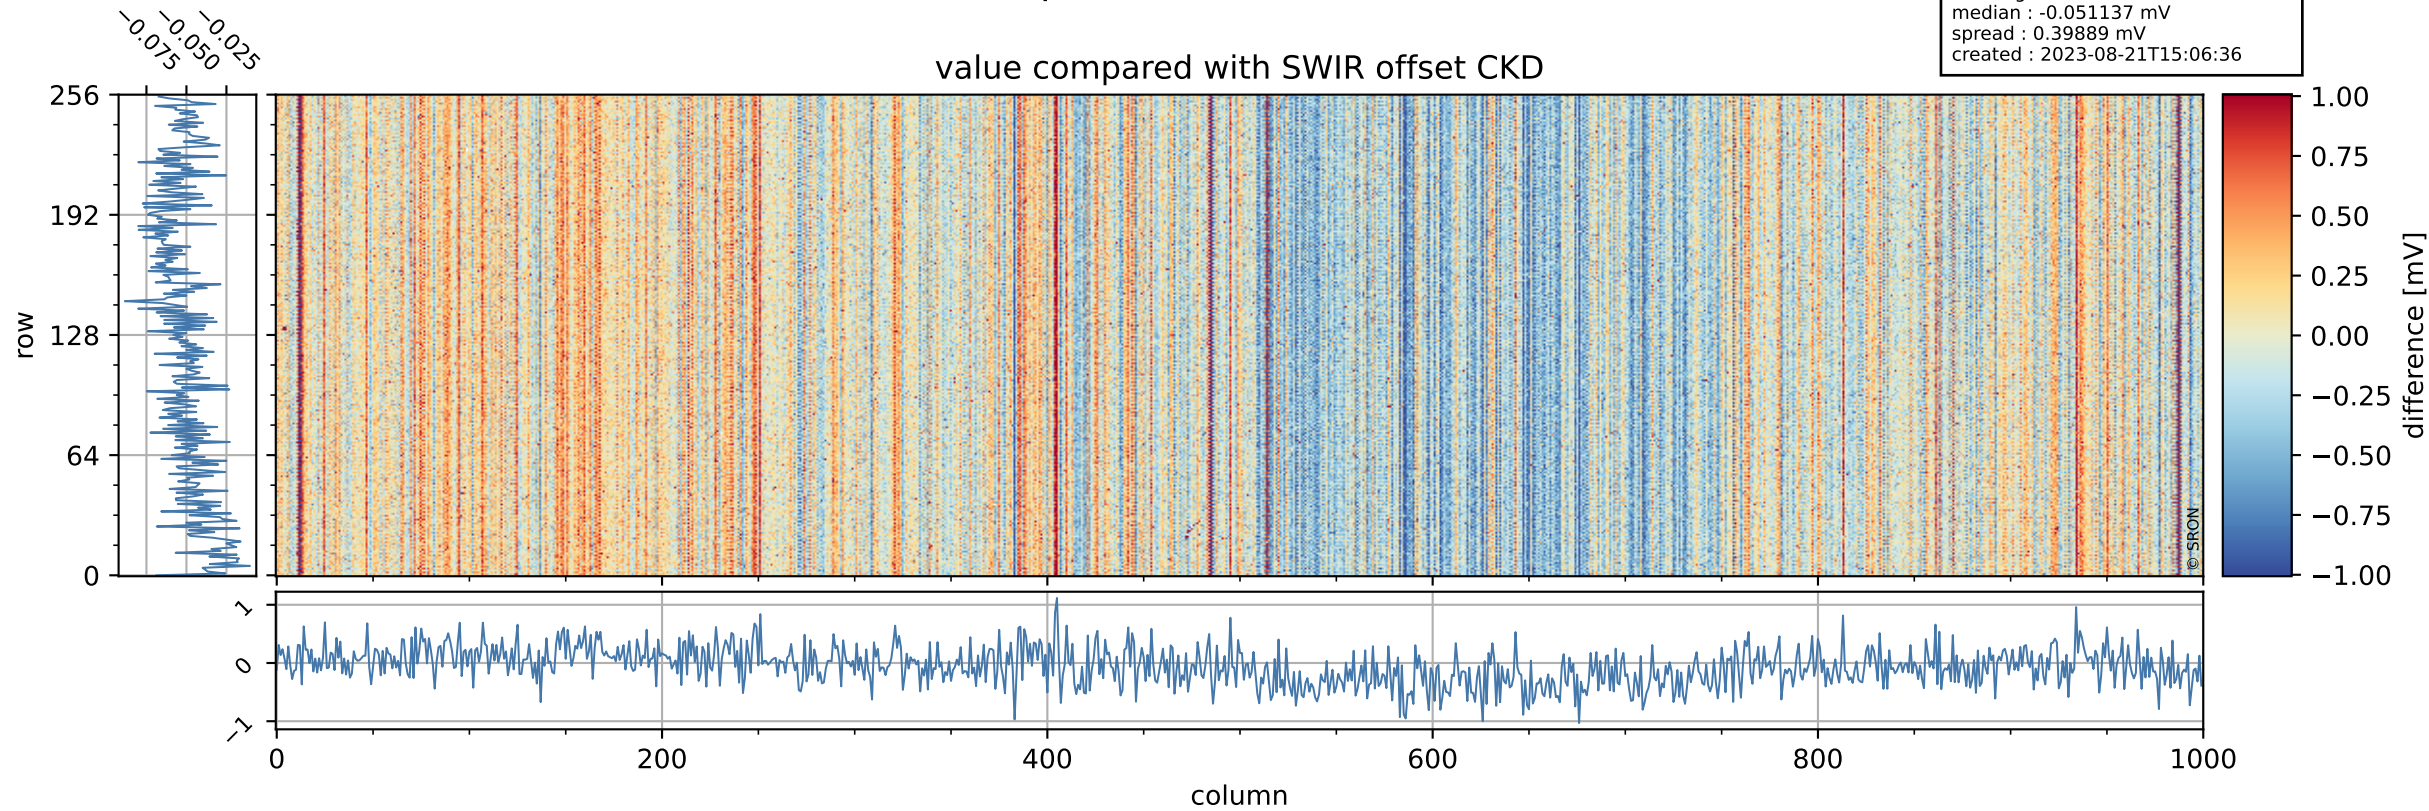

Tropomi SWIR offset (official)

orbits : 19 in [20947, 20992]
coverage : 2021-10-29 / 2021-10-31
median : 0.52596 V
spread : 0.035915 V
created : 2023-08-21T15:06:36

value detector map

Tropomi SWIR offset (official)

orbits : 19 in [20947, 20992]
coverage : 2021-10-29 / 2021-10-31
median : 27.693 μV
spread : 14.009 μV
created : 2023-08-21T15:06:36

Tropomi SWIR offset (official)

orbits : 19 in [20947, 20992]
coverage : 2021-10-29 / 2021-10-31
median : -0.051137 mV
spread : 0.39889 mV
created : 2023-08-21T15:06:36

value compared with SWIR offset CKD

Tropomi SWIR offset (official) ground-tracks of Sentinel-5P

orbits : 19 in [20947, 20992]
coverage : 2021-10-29 / 2021-10-31
created : 2023-08-21T15:06:37

Tropomi SWIR offset (official)

orbits : [2827, 20992]
coverage : 2018-04-30 / 2021-10-31
created : 2023-08-21T15:06:37

trend of detector median & temperatures