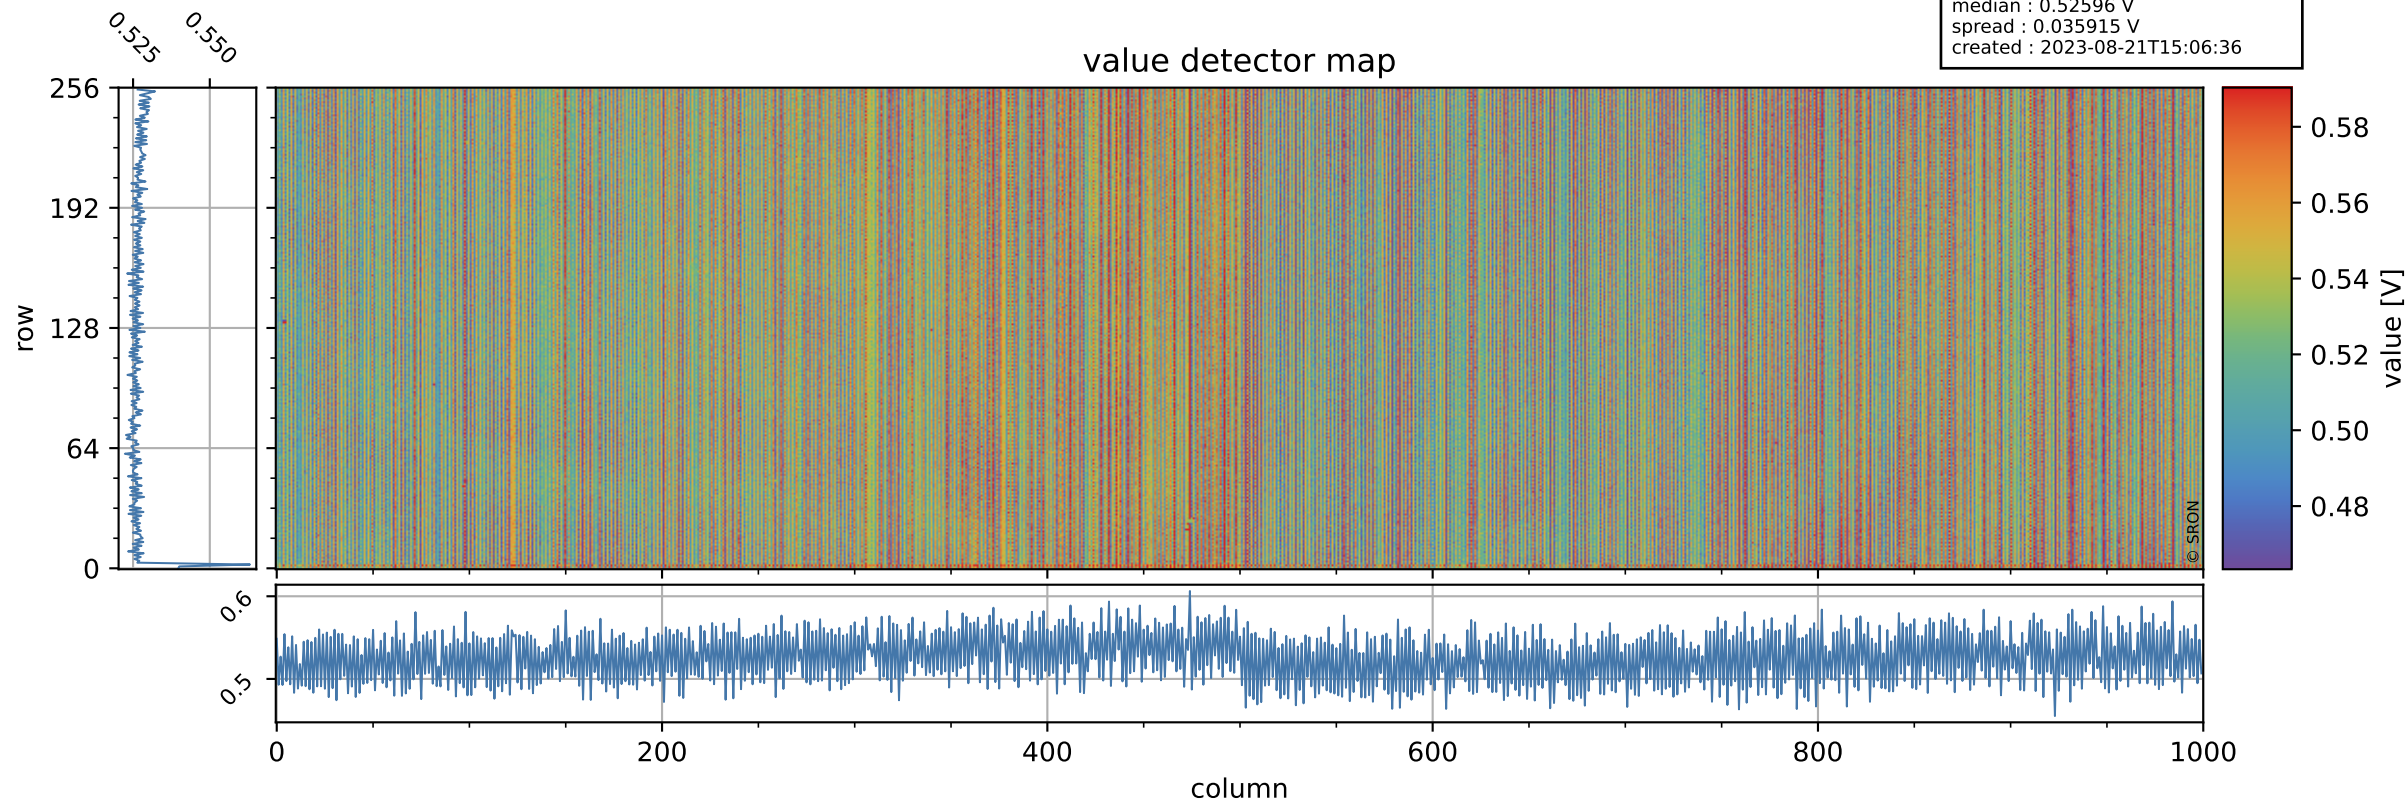

Tropomi SWIR offset (official)

orbits : 19 in [20947, 20992]
coverage : 2021-10-29 / 2021-10-31
median : 0.52596 V
spread : 0.035915 V
created : 2023-08-21T15:06:36

value detector map

Tropomi SWIR offset (official)

orbits : 19 in [20947, 20992]
coverage : 2021-10-29 / 2021-10-31
median : 27.693 μV
spread : 14.009 μV
created : 2023-08-21T15:06:36

Tropomi SWIR offset (official)

orbits : 19 in [20947, 20992]
coverage : 2021-10-29 / 2021-10-31
median : -0.051137 mV
spread : 0.39889 mV
created : 2023-08-21T15:06:36

value compared with SWIR offset CKD

Tropomi SWIR offset (official) ground-tracks of Sentinel-5P

orbits : 19 in [20947, 20992]
coverage : 2021-10-29 / 2021-10-31
created : 2023-08-21T15:06:37

Tropomi SWIR offset (official)

orbits : [2827, 20992]
coverage : 2018-04-30 / 2021-10-31
created : 2023-08-21T15:06:37

trend of detector median & temperatures