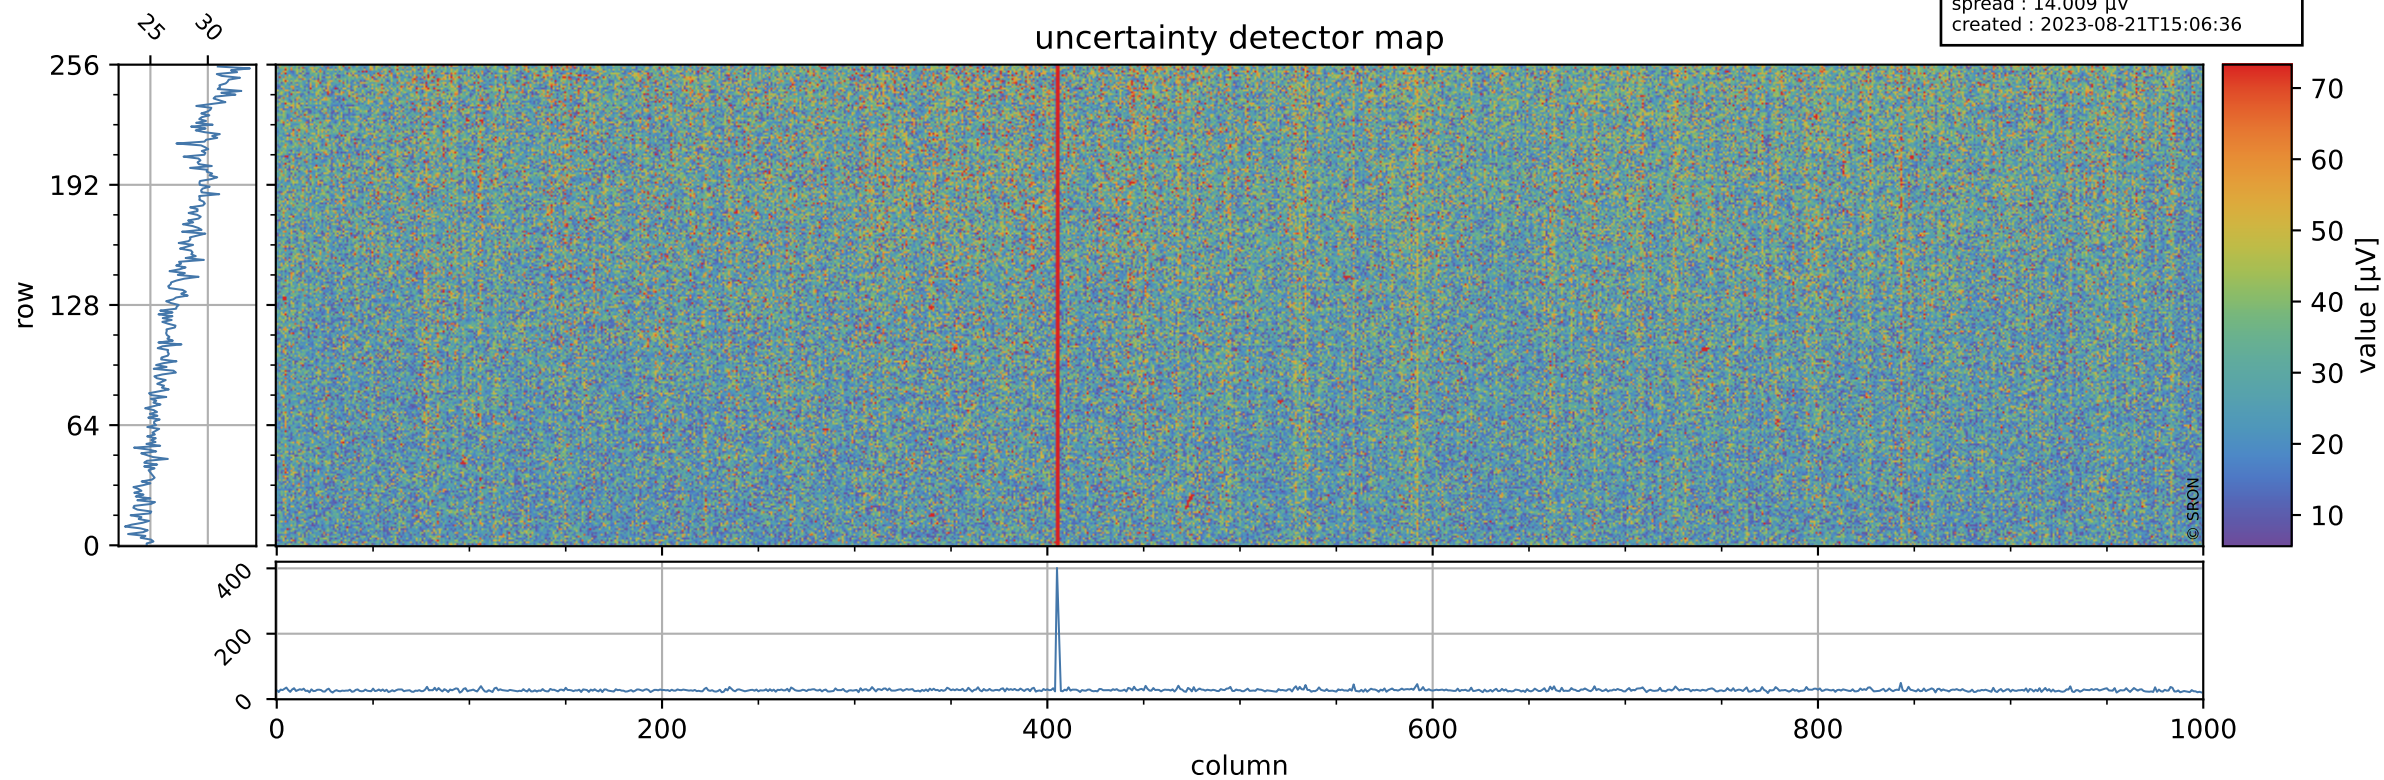

Tropomi SWIR offset (official)

orbits : 19 in [20947, 20992]
coverage : 2021-10-29 / 2021-10-31
median : 0.52596 V
spread : 0.035915 V
created : 2023-08-21T15:06:36

value detector map

Tropomi SWIR offset (official)

orbits : 19 in [20947, 20992]
coverage : 2021-10-29 / 2021-10-31
median : 27.693 μV
spread : 14.009 μV
created : 2023-08-21T15:06:36

Tropomi SWIR offset (official)

orbits : 19 in [20947, 20992]
coverage : 2021-10-29 / 2021-10-31
median : -0.051137 mV
spread : 0.39889 mV
created : 2023-08-21T15:06:36

value compared with SWIR offset CKD

Tropomi SWIR offset (official) ground-tracks of Sentinel-5P

orbits : 19 in [20947, 20992]
coverage : 2021-10-29 / 2021-10-31
created : 2023-08-21T15:06:37

Tropomi SWIR offset (official)

orbits : [2827, 20992]
coverage : 2018-04-30 / 2021-10-31
created : 2023-08-21T15:06:37

trend of detector median & temperatures