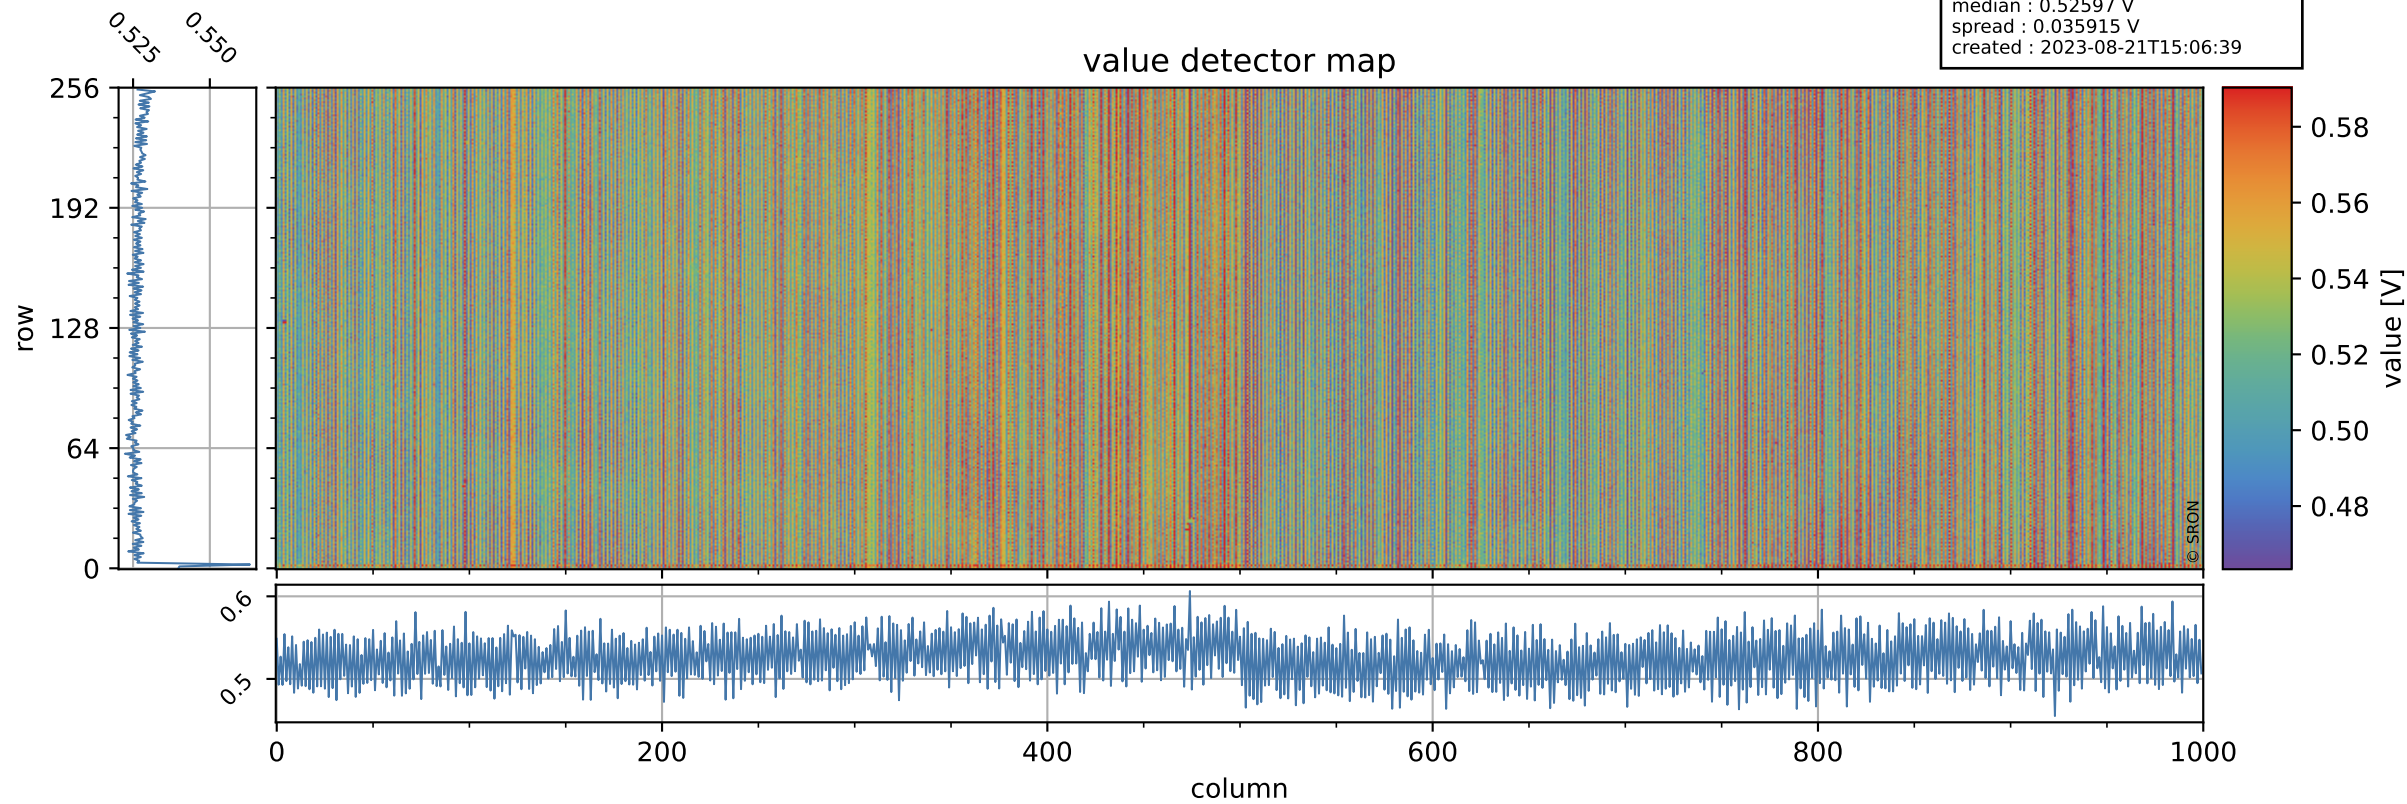

# Tropomi SWIR offset (official)

orbits : 20 in [20962, 21007]  
coverage : 2021-10-30 / 2021-11-02  
median : 0.52597 V  
spread : 0.035915 V  
created : 2023-08-21T15:06:39

## value detector map

# Tropomi SWIR offset (official)

orbits : 20 in [20962, 21007]  
coverage : 2021-10-30 / 2021-11-02  
median : 26.858  $\mu\text{V}$   
spread : 13.707  $\mu\text{V}$   
created : 2023-08-21T15:06:39

# Tropomi SWIR offset (official)

orbits : 20 in [20962, 21007]  
coverage : 2021-10-30 / 2021-11-02  
median : -0.047038 mV  
spread : 0.40029 mV  
created : 2023-08-21T15:06:39

value compared with SWIR offset CKD