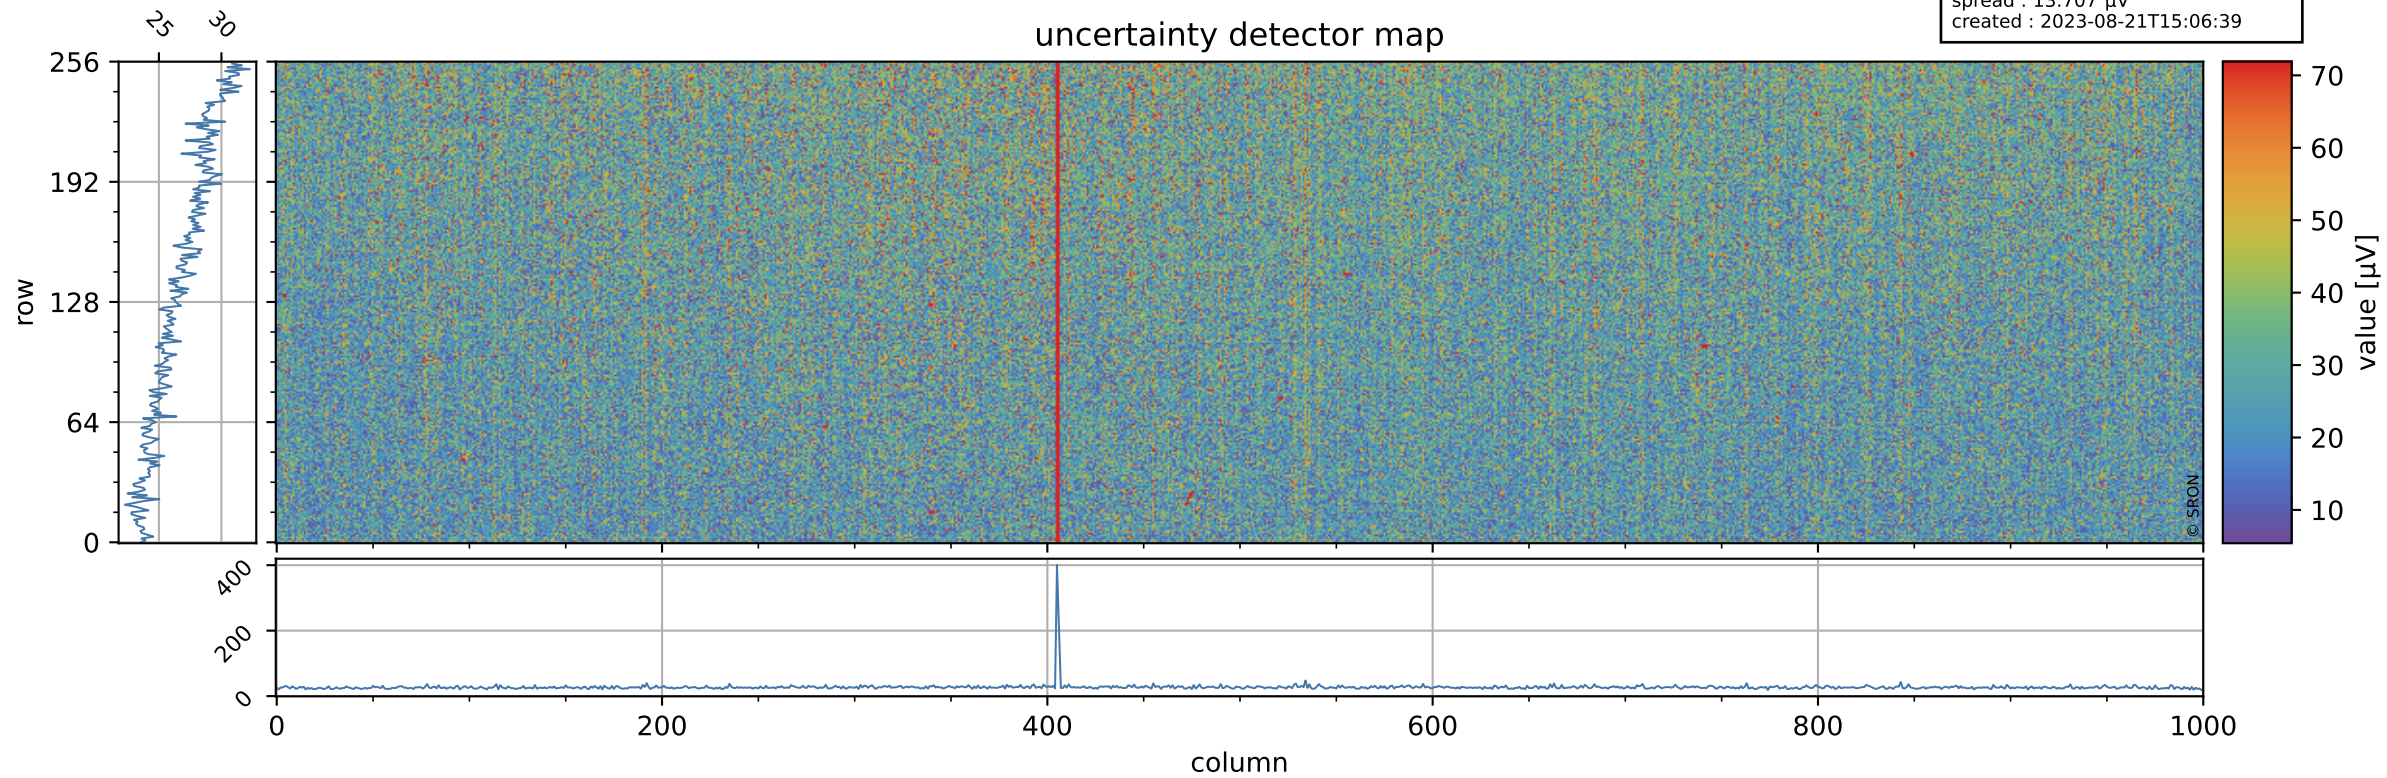

# Tropomi SWIR offset (official)

orbits : 20 in [20962, 21007]  
coverage : 2021-10-30 / 2021-11-02  
median : 0.52597 V  
spread : 0.035915 V  
created : 2023-08-21T15:06:39

## value detector map

# Tropomi SWIR offset (official)

orbits : 20 in [20962, 21007]  
coverage : 2021-10-30 / 2021-11-02  
median : 26.858  $\mu\text{V}$   
spread : 13.707  $\mu\text{V}$   
created : 2023-08-21T15:06:39

# Tropomi SWIR offset (official)

orbits : 20 in [20962, 21007]  
coverage : 2021-10-30 / 2021-11-02  
median : -0.047038 mV  
spread : 0.40029 mV  
created : 2023-08-21T15:06:39

value compared with SWIR offset CKD