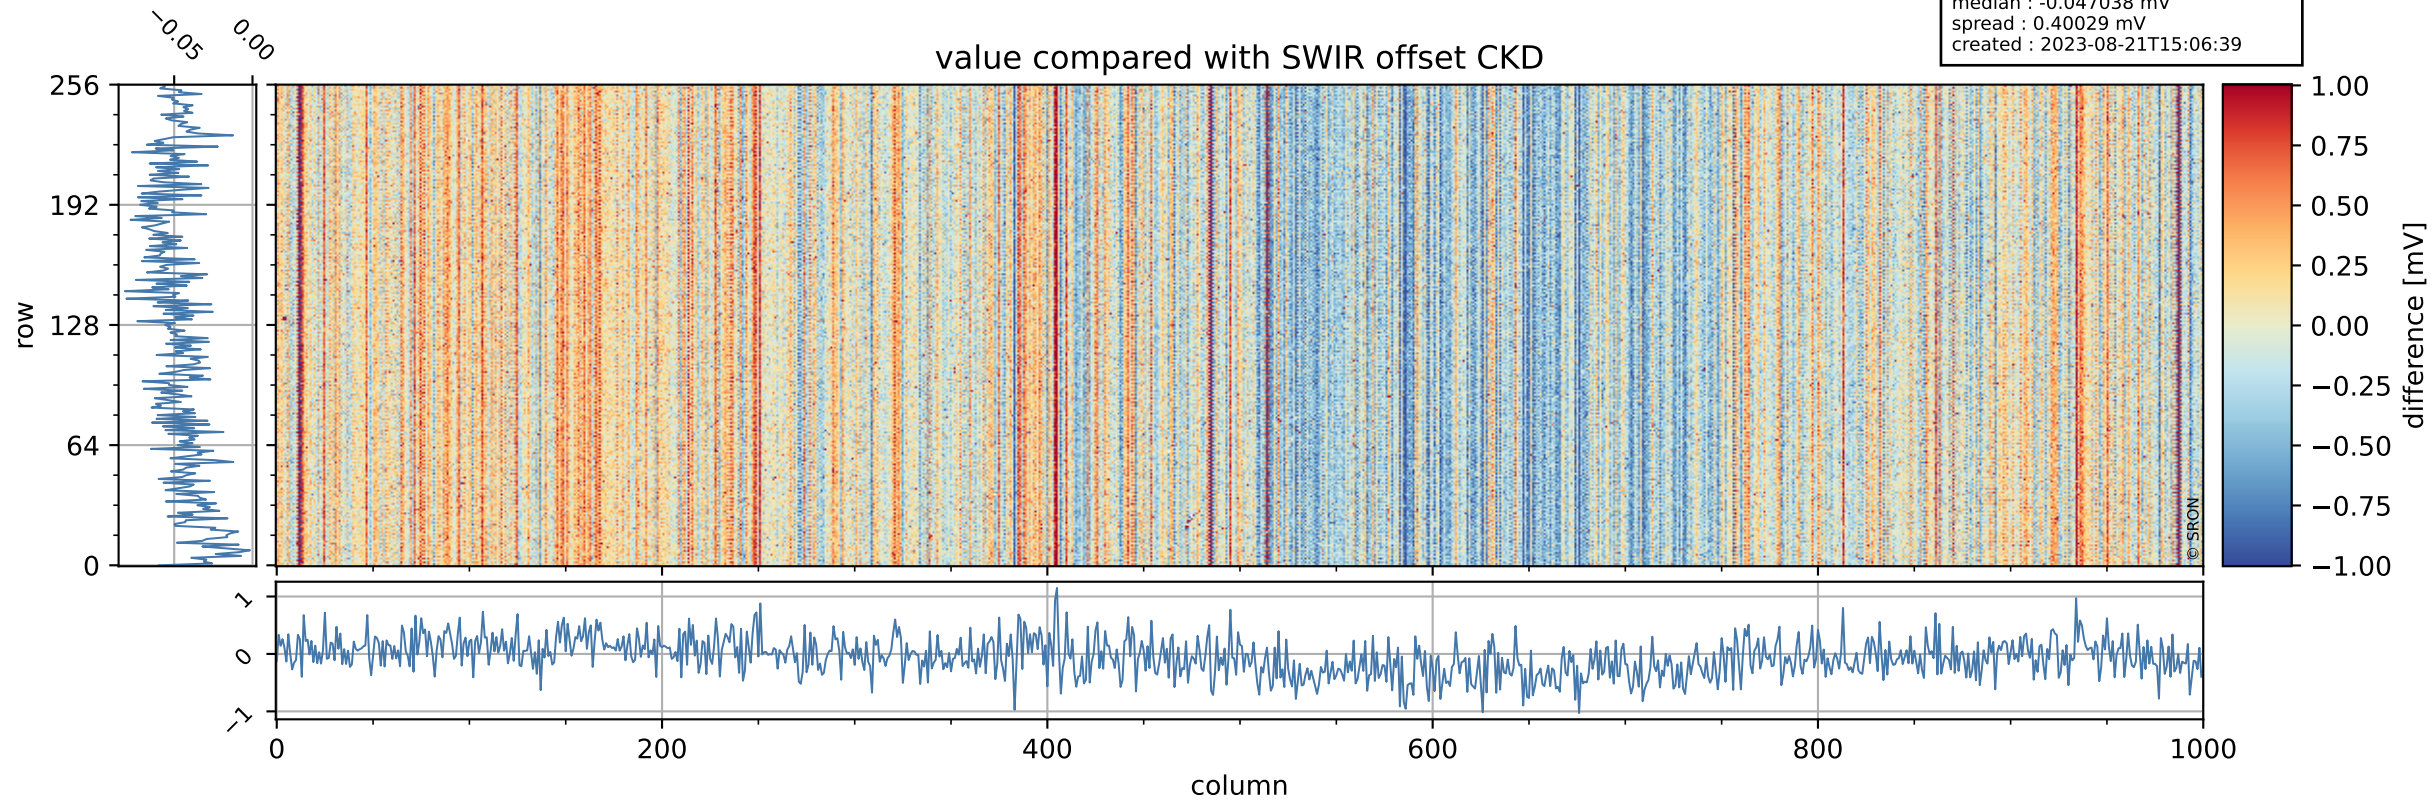

## value detector map

# Tropomi SWIR offset (official)

orbits : 20 in [20962, 21007]  
coverage : 2021-10-30 / 2021-11-02  
median : 26.858  $\mu\text{V}$   
spread : 13.707  $\mu\text{V}$   
created : 2023-08-21T15:06:39

# Tropomi SWIR offset (official)

orbits : 20 in [20962, 21007]  
coverage : 2021-10-30 / 2021-11-02  
median : -0.047038 mV  
spread : 0.40029 mV  
created : 2023-08-21T15:06:39

value compared with SWIR offset CKD

# Tropomi SWIR offset (official)

orbits : [2827, 21007]  
coverage : 2018-04-30 / 2021-11-02  
created : 2023-08-21T15:06:40