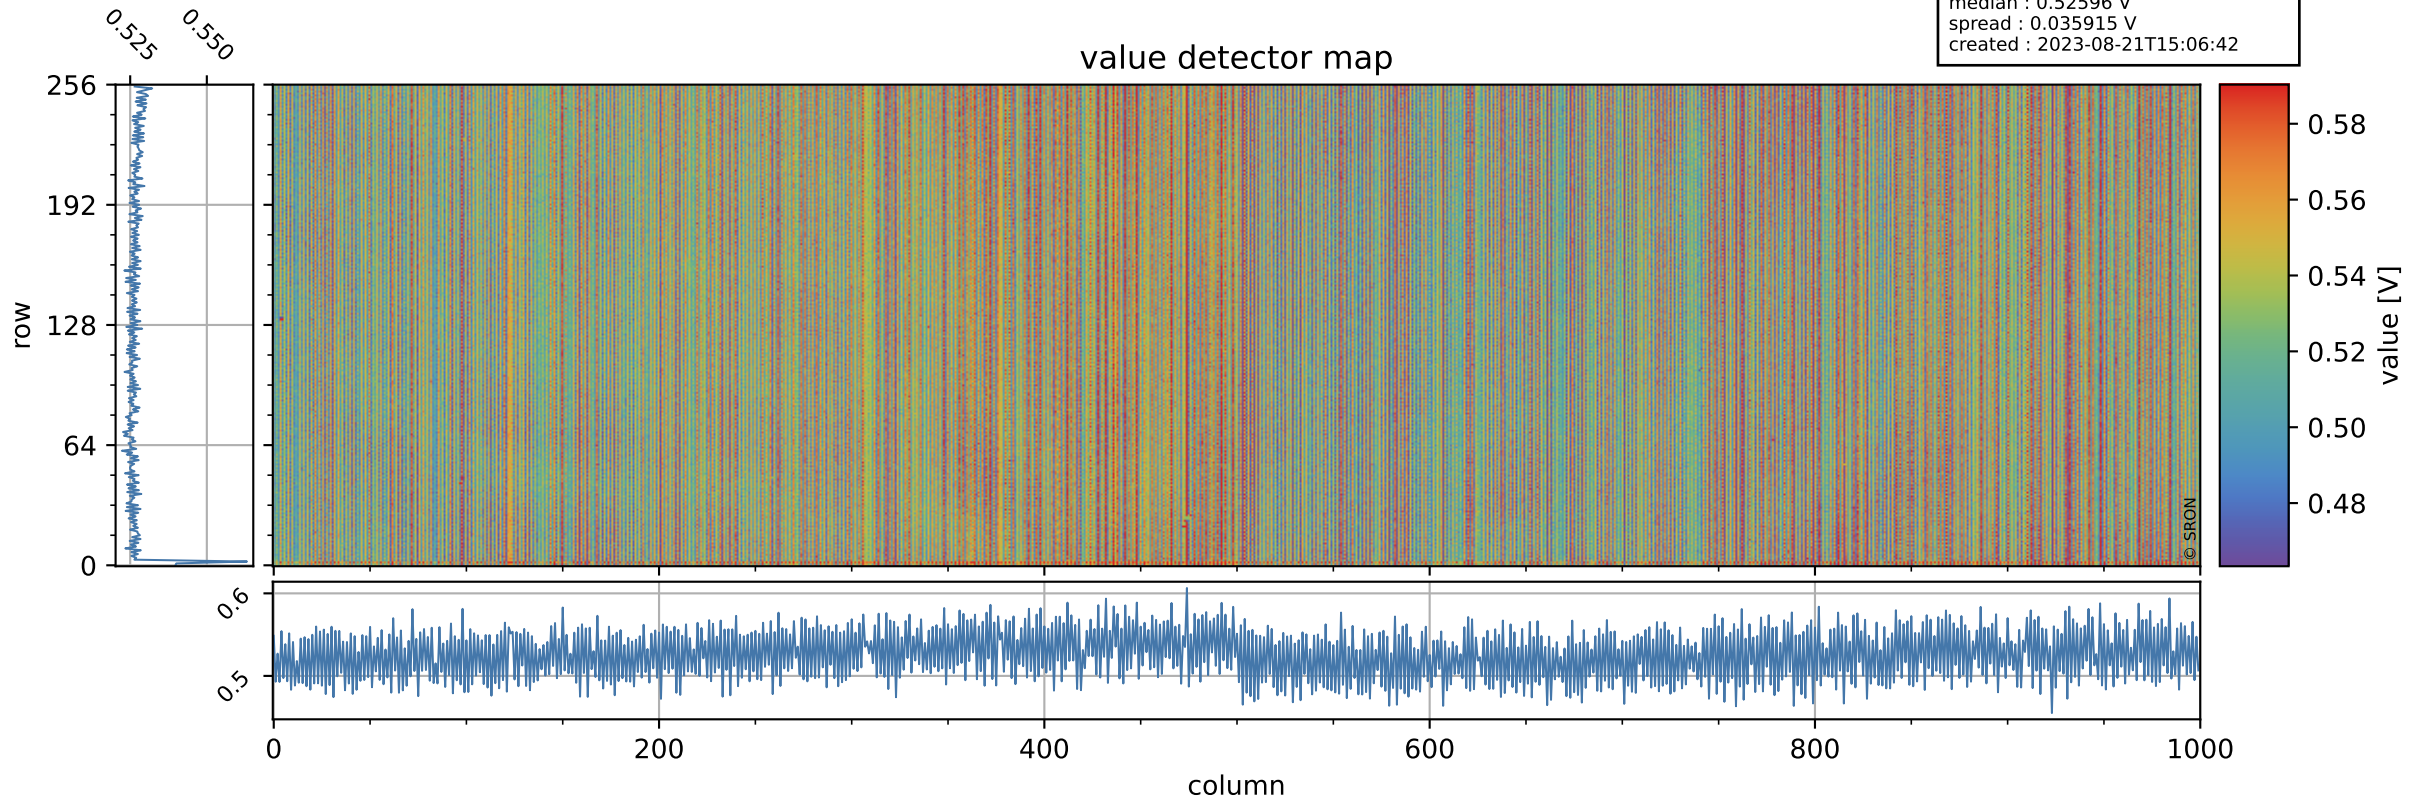

Tropomi SWIR offset (official)

orbits : 19 in [20977, 21022]
coverage : 2021-10-31 / 2021-11-03
median : 0.52596 V
spread : 0.035915 V
created : 2023-08-21T15:06:42

value detector map

Tropomi SWIR offset (official)

orbits : 19 in [20977, 21022]
coverage : 2021-10-31 / 2021-11-03
median : 27.402 μV
spread : 13.966 μV
created : 2023-08-21T15:06:42

Tropomi SWIR offset (official)

value compared with SWIR offset CKD

orbits : 19 in [20977, 21022]
coverage : 2021-10-31 / 2021-11-03
median : -0.050264 mV
spread : 0.4019 mV
created : 2023-08-21T15:06:43

Tropomi SWIR offset (official) ground-tracks of Sentinel-5P

orbits : 19 in [20977, 21022]
coverage : 2021-10-31 / 2021-11-03
created : 2023-08-21T15:06:43

Tropomi SWIR offset (official)

orbits : [2827, 21022]
coverage : 2018-04-30 / 2021-11-03
created : 2023-08-21T15:06:44

trend of detector median & temperatures