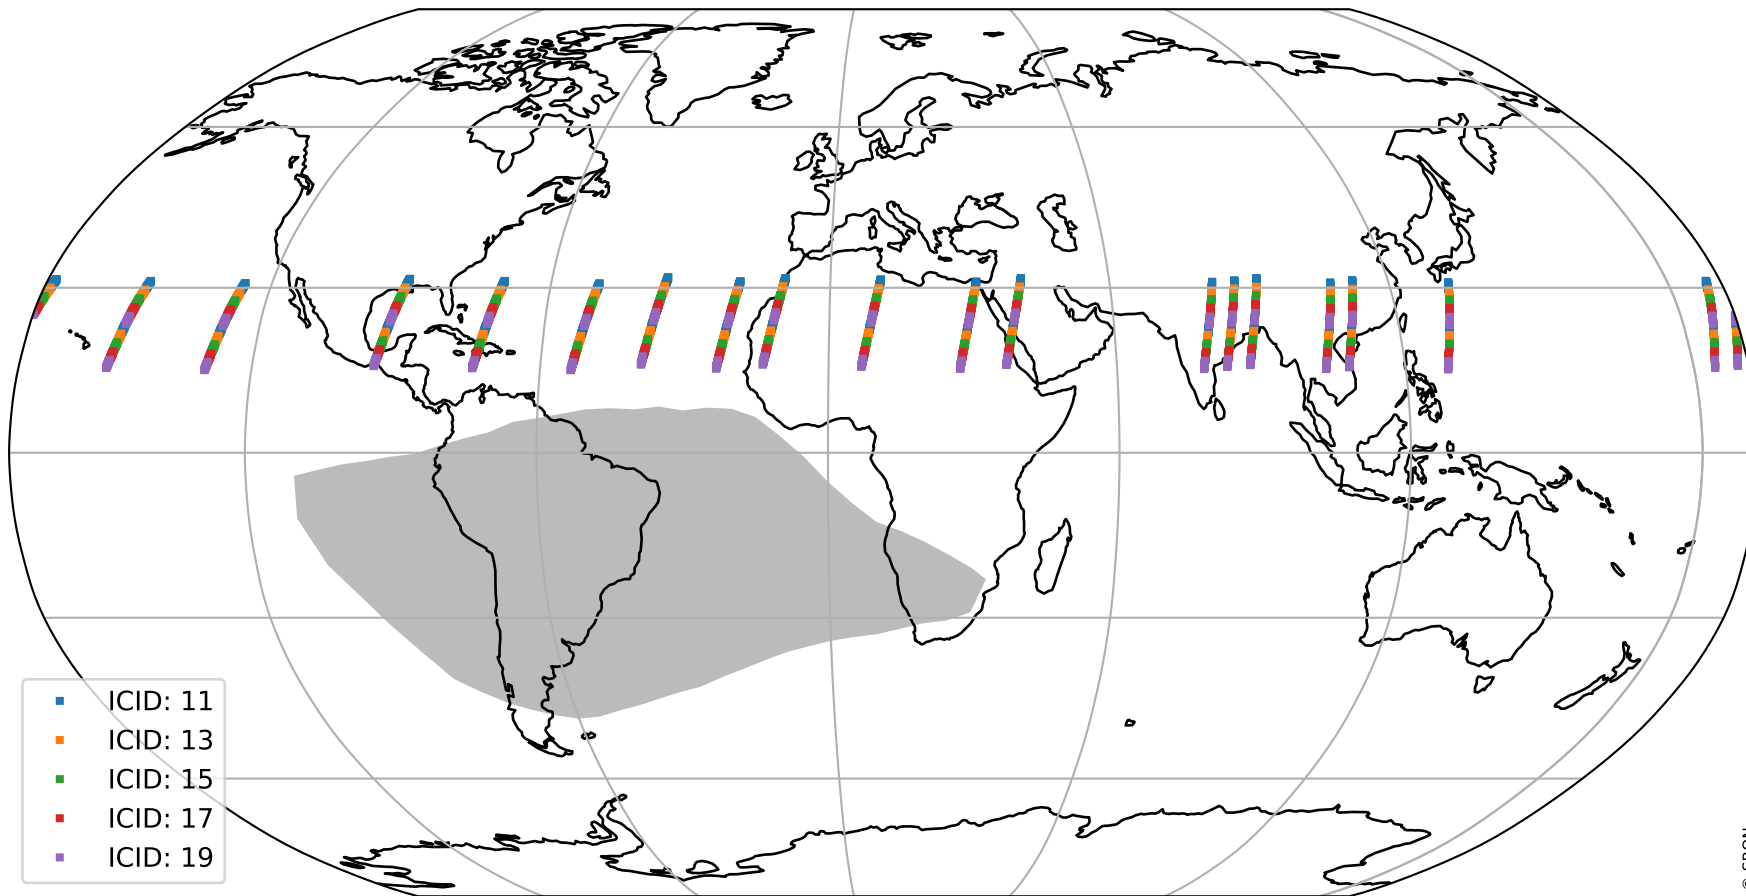

Tropomi SWIR offset (official)

orbits : 19 in [20977, 21022]
coverage : 2021-10-31 / 2021-11-03
median : 0.52596 V
spread : 0.035915 V
created : 2023-08-21T15:06:42

value detector map

Tropomi SWIR offset (official)

orbits : 19 in [20977, 21022]
coverage : 2021-10-31 / 2021-11-03
median : 27.402 μV
spread : 13.966 μV
created : 2023-08-21T15:06:42

Tropomi SWIR offset (official)

value compared with SWIR offset CKD

orbits : 19 in [20977, 21022]
coverage : 2021-10-31 / 2021-11-03
median : -0.050264 mV
spread : 0.4019 mV
created : 2023-08-21T15:06:43

Tropomi SWIR offset (official) ground-tracks of Sentinel-5P

orbits : 19 in [20977, 21022]
coverage : 2021-10-31 / 2021-11-03
created : 2023-08-21T15:06:43

Tropomi SWIR offset (official)

orbits : [2827, 21022]
coverage : 2018-04-30 / 2021-11-03
created : 2023-08-21T15:06:44

trend of detector median & temperatures