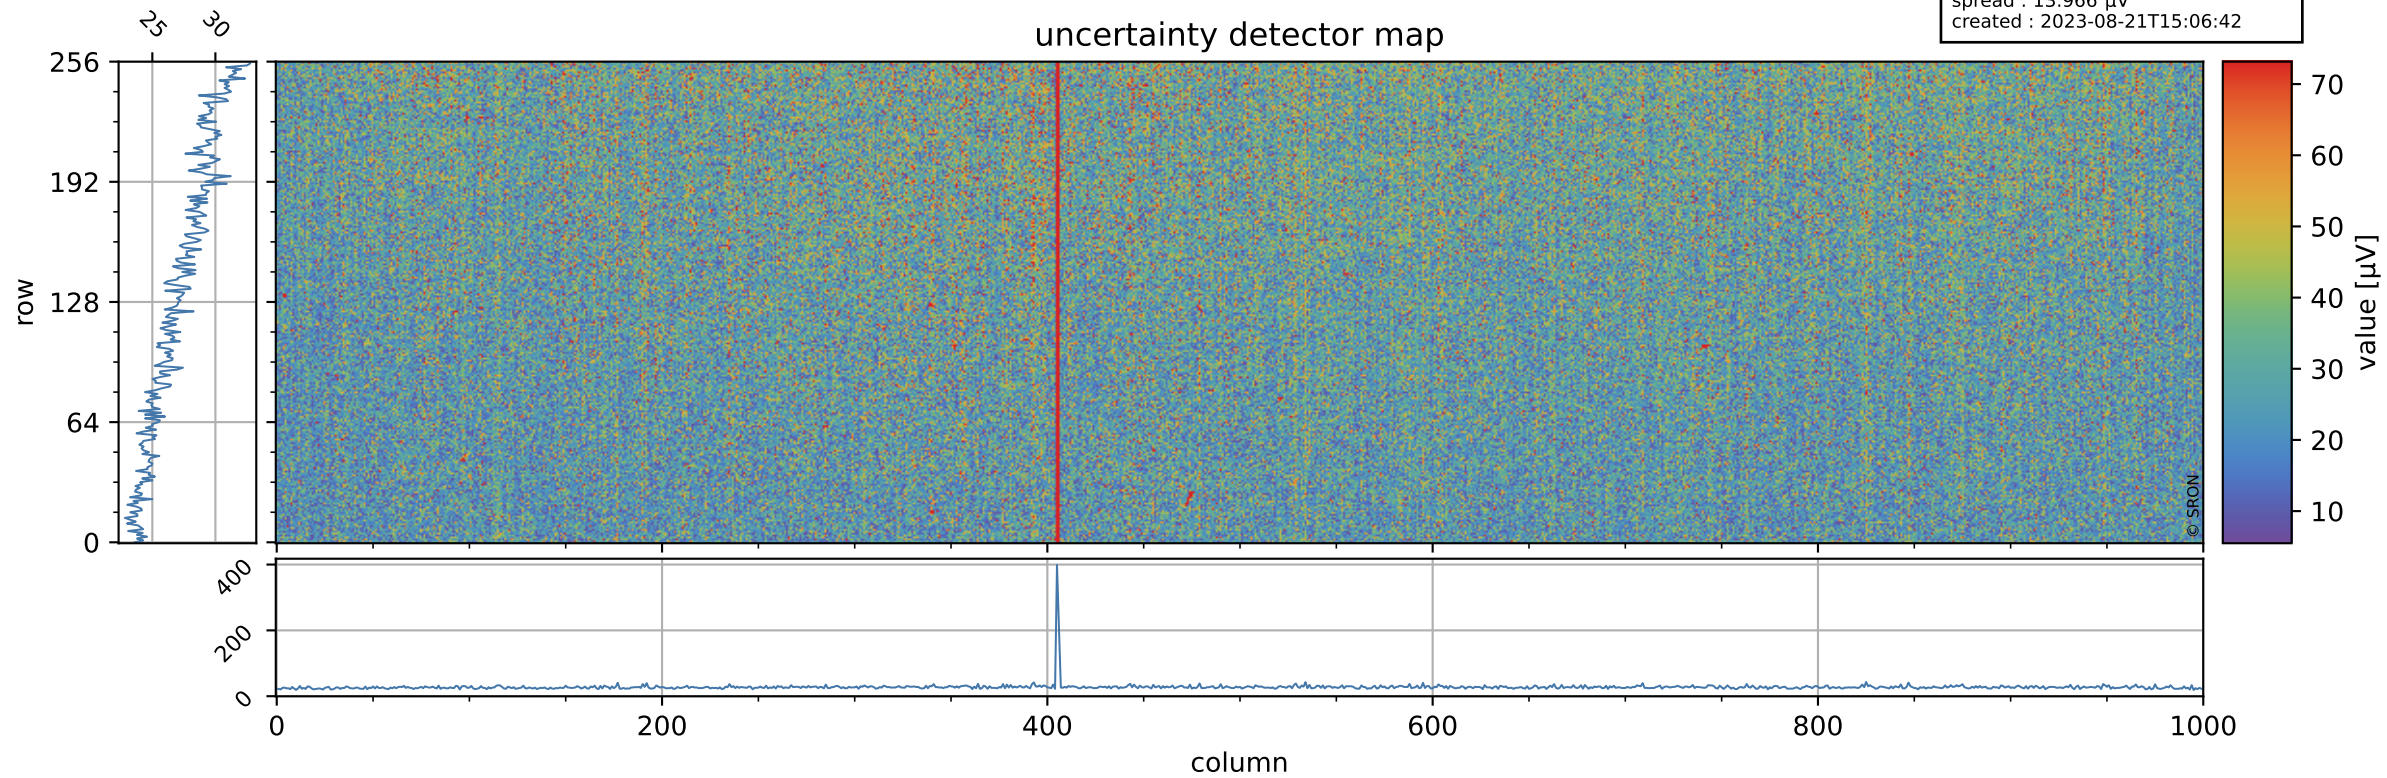

Tropomi SWIR offset (official)

orbits : 19 in [20977, 21022]
coverage : 2021-10-31 / 2021-11-03
median : 0.52596 V
spread : 0.035915 V
created : 2023-08-21T15:06:42

value detector map

Tropomi SWIR offset (official)

orbits : 19 in [20977, 21022]
coverage : 2021-10-31 / 2021-11-03
median : 27.402 μV
spread : 13.966 μV
created : 2023-08-21T15:06:42

Tropomi SWIR offset (official)

value compared with SWIR offset CKD

orbits : 19 in [20977, 21022]
coverage : 2021-10-31 / 2021-11-03
median : -0.050264 mV
spread : 0.4019 mV
created : 2023-08-21T15:06:43

Tropomi SWIR offset (official) ground-tracks of Sentinel-5P

orbits : 19 in [20977, 21022]
coverage : 2021-10-31 / 2021-11-03
created : 2023-08-21T15:06:43

Tropomi SWIR offset (official)

orbits : [2827, 21022]
coverage : 2018-04-30 / 2021-11-03
created : 2023-08-21T15:06:44

trend of detector median & temperatures