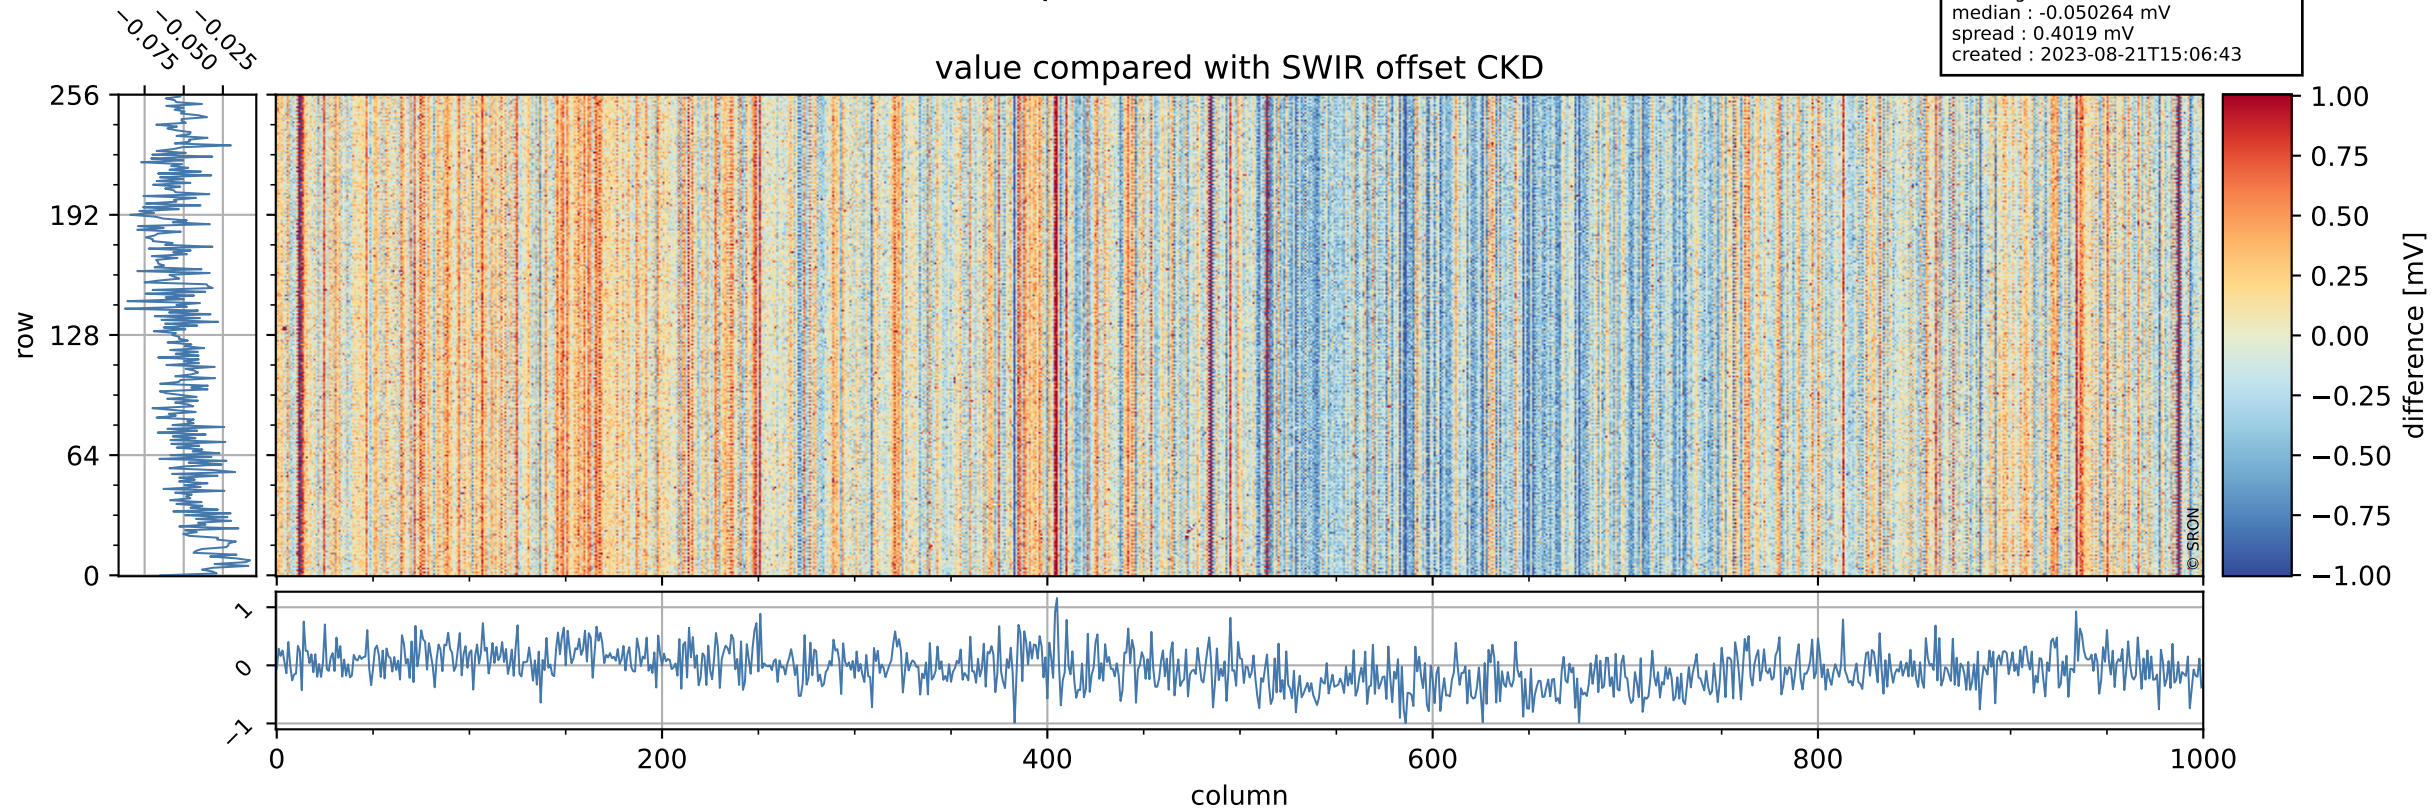

Tropomi SWIR offset (official)

orbits : 19 in [20977, 21022]
coverage : 2021-10-31 / 2021-11-03
median : 0.52596 V
spread : 0.035915 V
created : 2023-08-21T15:06:42

value detector map

Tropomi SWIR offset (official)

orbits : 19 in [20977, 21022]
coverage : 2021-10-31 / 2021-11-03
median : 27.402 μV
spread : 13.966 μV
created : 2023-08-21T15:06:42

Tropomi SWIR offset (official)

value compared with SWIR offset CKD

orbits : 19 in [20977, 21022]
coverage : 2021-10-31 / 2021-11-03
median : -0.050264 mV
spread : 0.4019 mV
created : 2023-08-21T15:06:43

Tropomi SWIR offset (official) ground-tracks of Sentinel-5P

orbits : 19 in [20977, 21022]
coverage : 2021-10-31 / 2021-11-03
created : 2023-08-21T15:06:43

Tropomi SWIR offset (official)

orbits : [2827, 21022]
coverage : 2018-04-30 / 2021-11-03
created : 2023-08-21T15:06:44

trend of detector median & temperatures