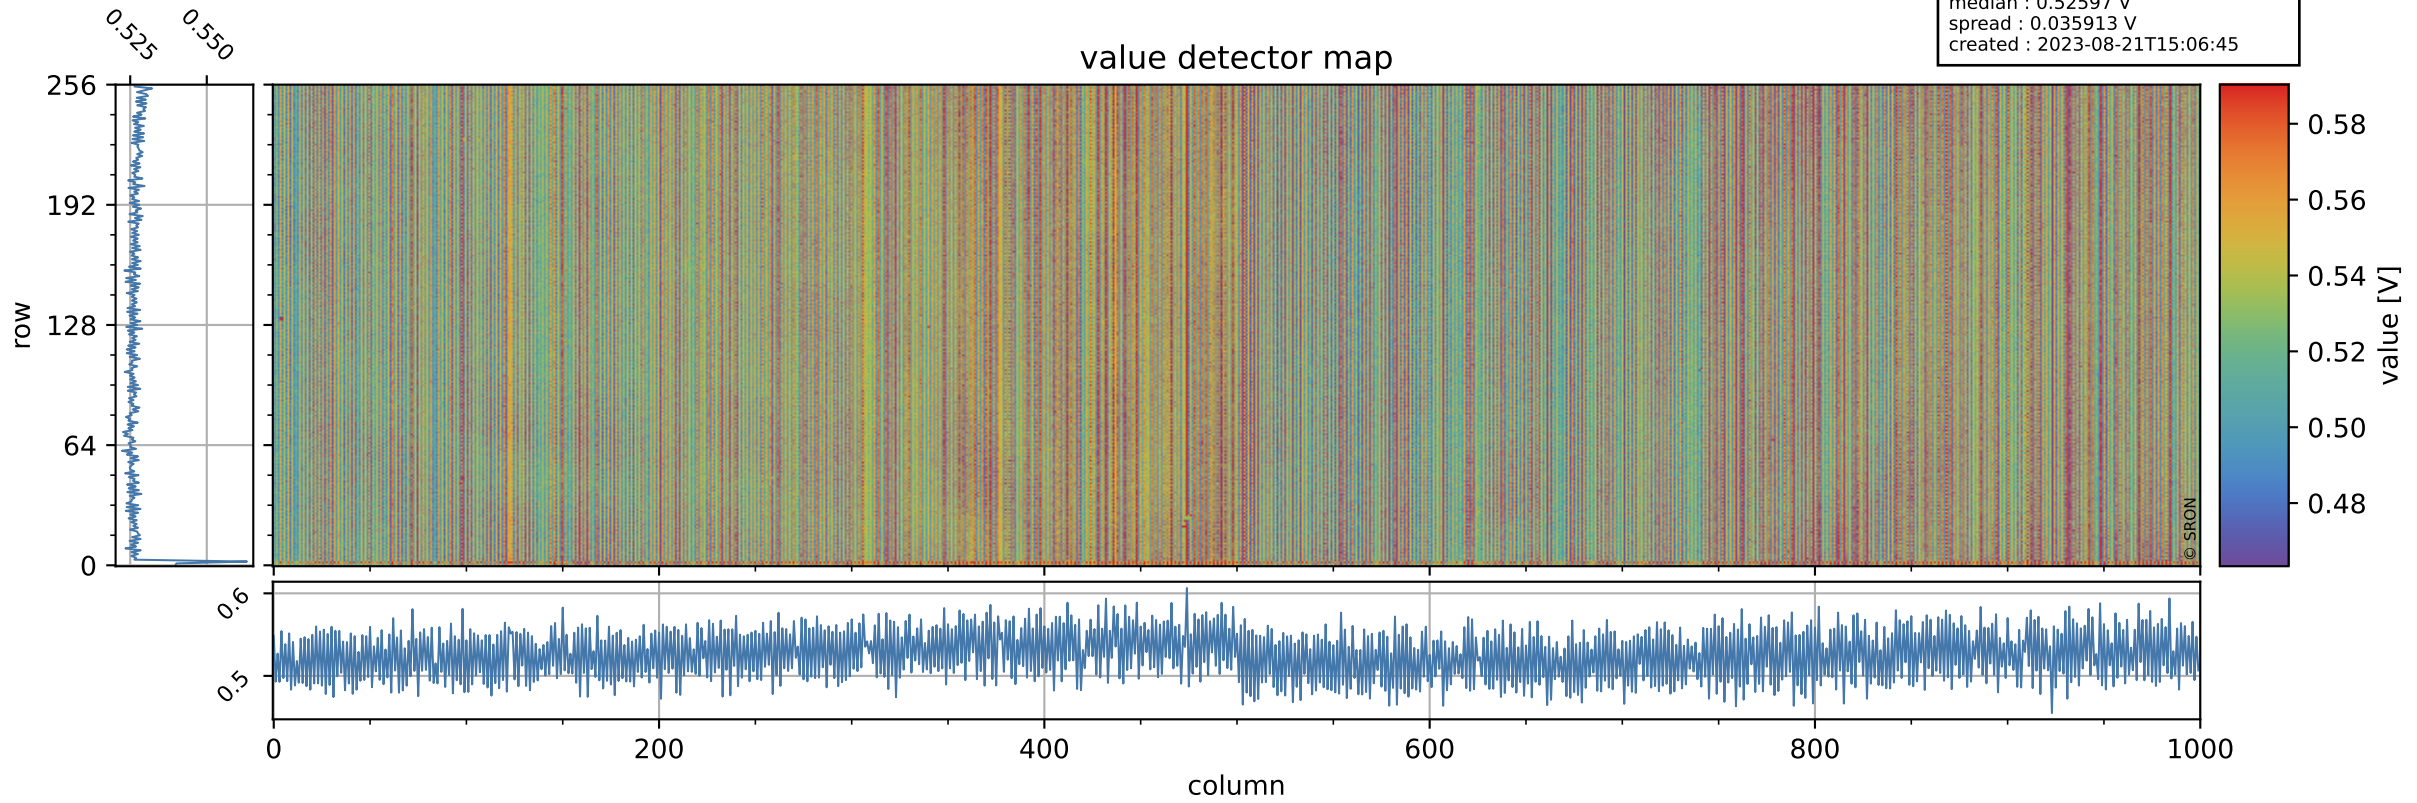

# Tropomi SWIR offset (official)

orbits : 19 in [20992, 21037]  
coverage : 2021-11-01 / 2021-11-04  
median : 0.52597 V  
spread : 0.035913 V  
created : 2023-08-21T15:06:45

## value detector map

# Tropomi SWIR offset (official)

orbits : 19 in [20992, 21037]  
coverage : 2021-11-01 / 2021-11-04  
median : 27.59  $\mu\text{V}$   
spread : 14.063  $\mu\text{V}$   
created : 2023-08-21T15:06:45

# Tropomi SWIR offset (official) ground-tracks of Sentinel-5P

orbits : 19 in [20992, 21037]  
coverage : 2021-11-01 / 2021-11-04  
created : 2023-08-21T15:06:46