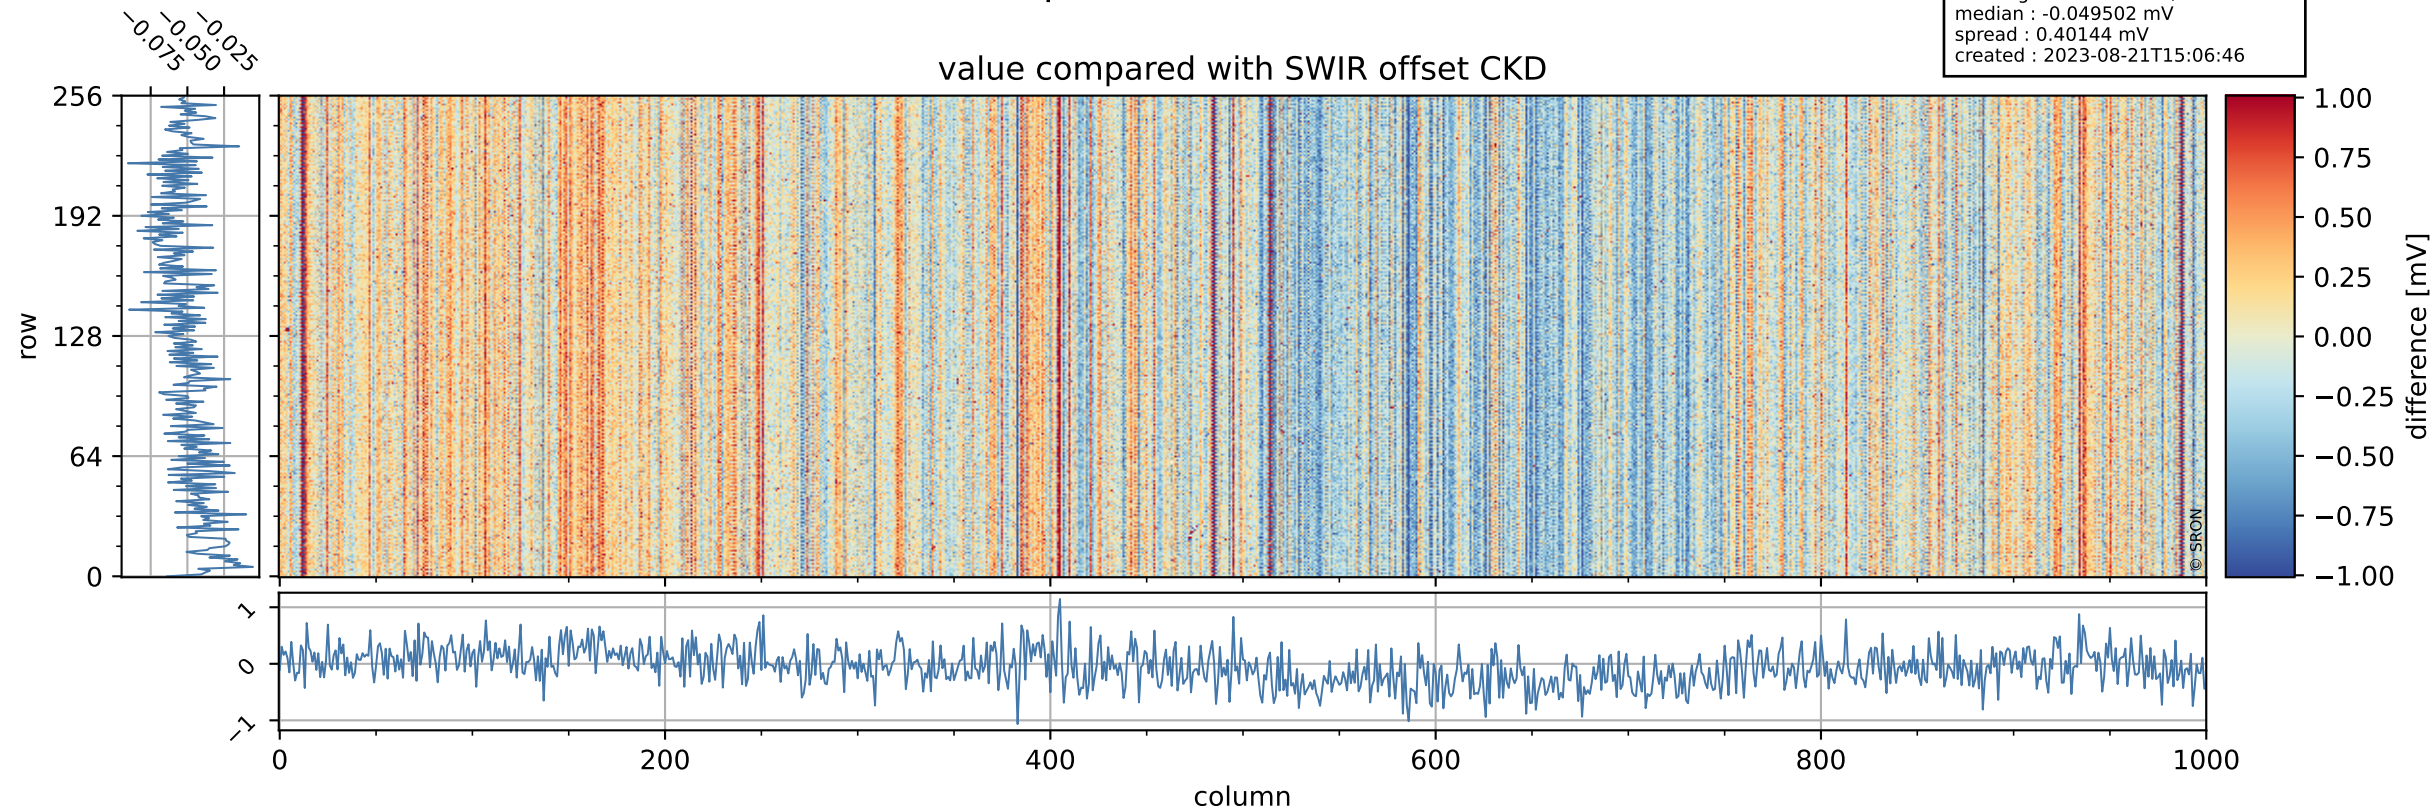

## value detector map

# Tropomi SWIR offset (official)

orbits : 19 in [20992, 21037]  
coverage : 2021-11-01 / 2021-11-04  
median : 27.59  $\mu\text{V}$   
spread : 14.063  $\mu\text{V}$   
created : 2023-08-21T15:06:45

# Tropomi SWIR offset (official) ground-tracks of Sentinel-5P

orbits : 19 in [20992, 21037]  
coverage : 2021-11-01 / 2021-11-04  
created : 2023-08-21T15:06:46

# Tropomi SWIR offset (official)

orbits : [2827, 21037]  
coverage : 2018-04-30 / 2021-11-04  
created : 2023-08-21T15:06:47