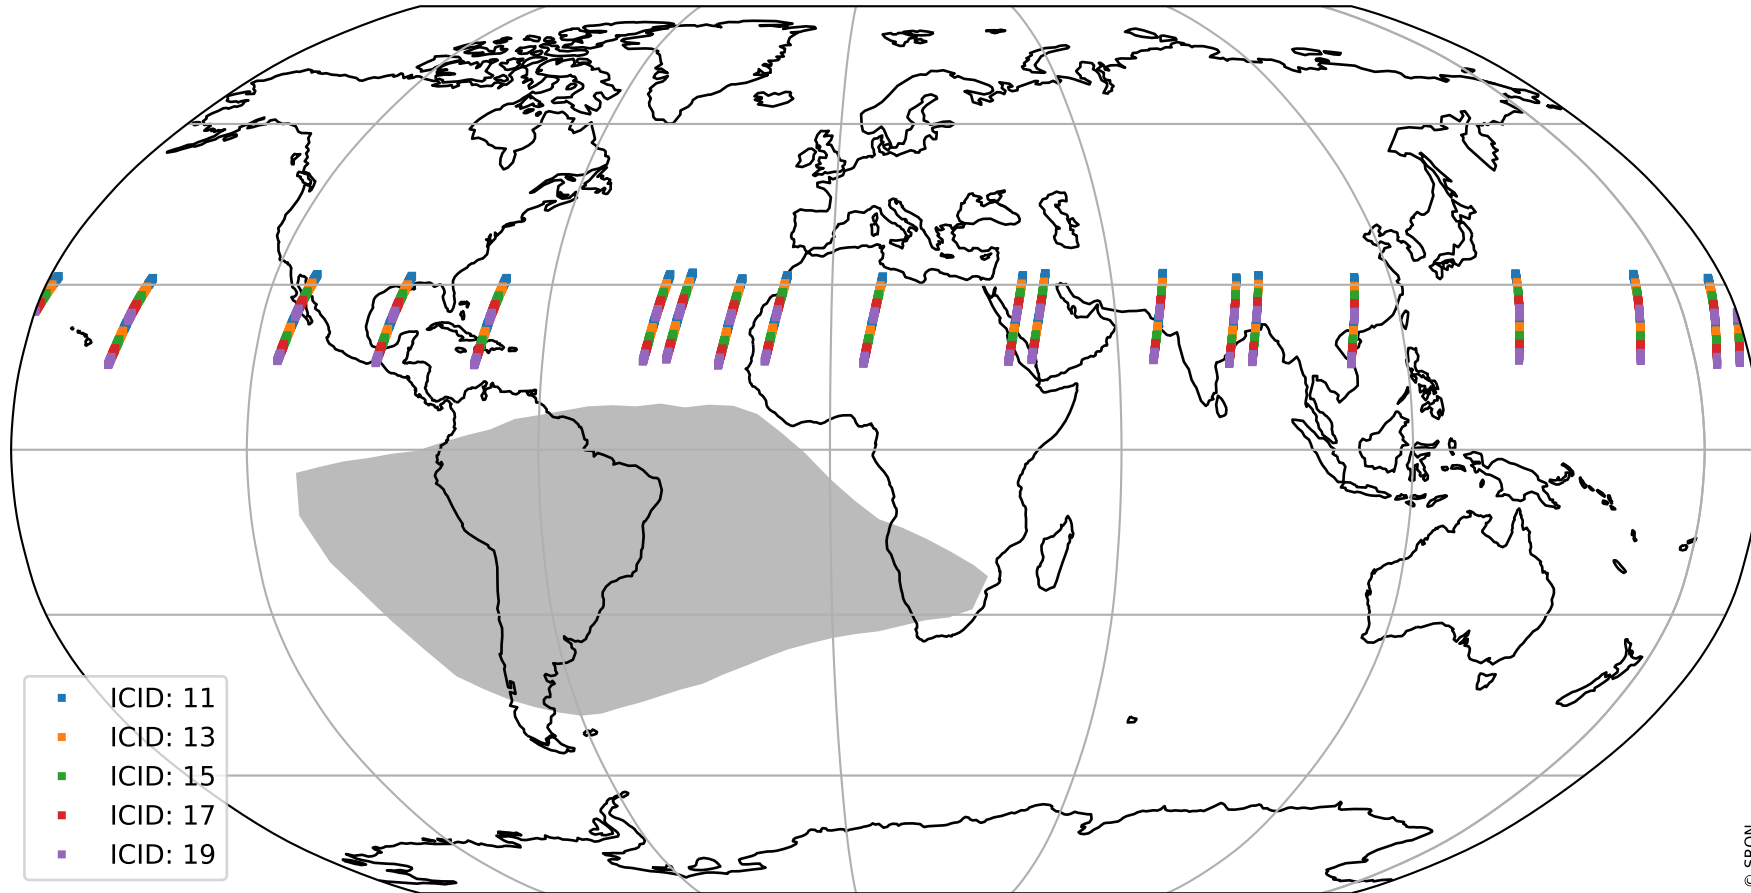

# Tropomi SWIR offset (official)

orbits : 19 in [20992, 21037]  
coverage : 2021-11-01 / 2021-11-04  
median : 27.59  $\mu\text{V}$   
spread : 14.063  $\mu\text{V}$   
created : 2023-08-21T15:06:45

# Tropomi SWIR offset (official)

value compared with SWIR offset CKD

orbits : 19 in [20992, 21037]  
coverage : 2021-11-01 / 2021-11-04  
median : -0.049502 mV  
spread : 0.40144 mV  
created : 2023-08-21T15:06:46

# Tropomi SWIR offset (official) ground-tracks of Sentinel-5P

orbits : 19 in [20992, 21037]  
coverage : 2021-11-01 / 2021-11-04  
created : 2023-08-21T15:06:46

# Tropomi SWIR offset (official)

orbits : [2827, 21037]  
coverage : 2018-04-30 / 2021-11-04  
created : 2023-08-21T15:06:47