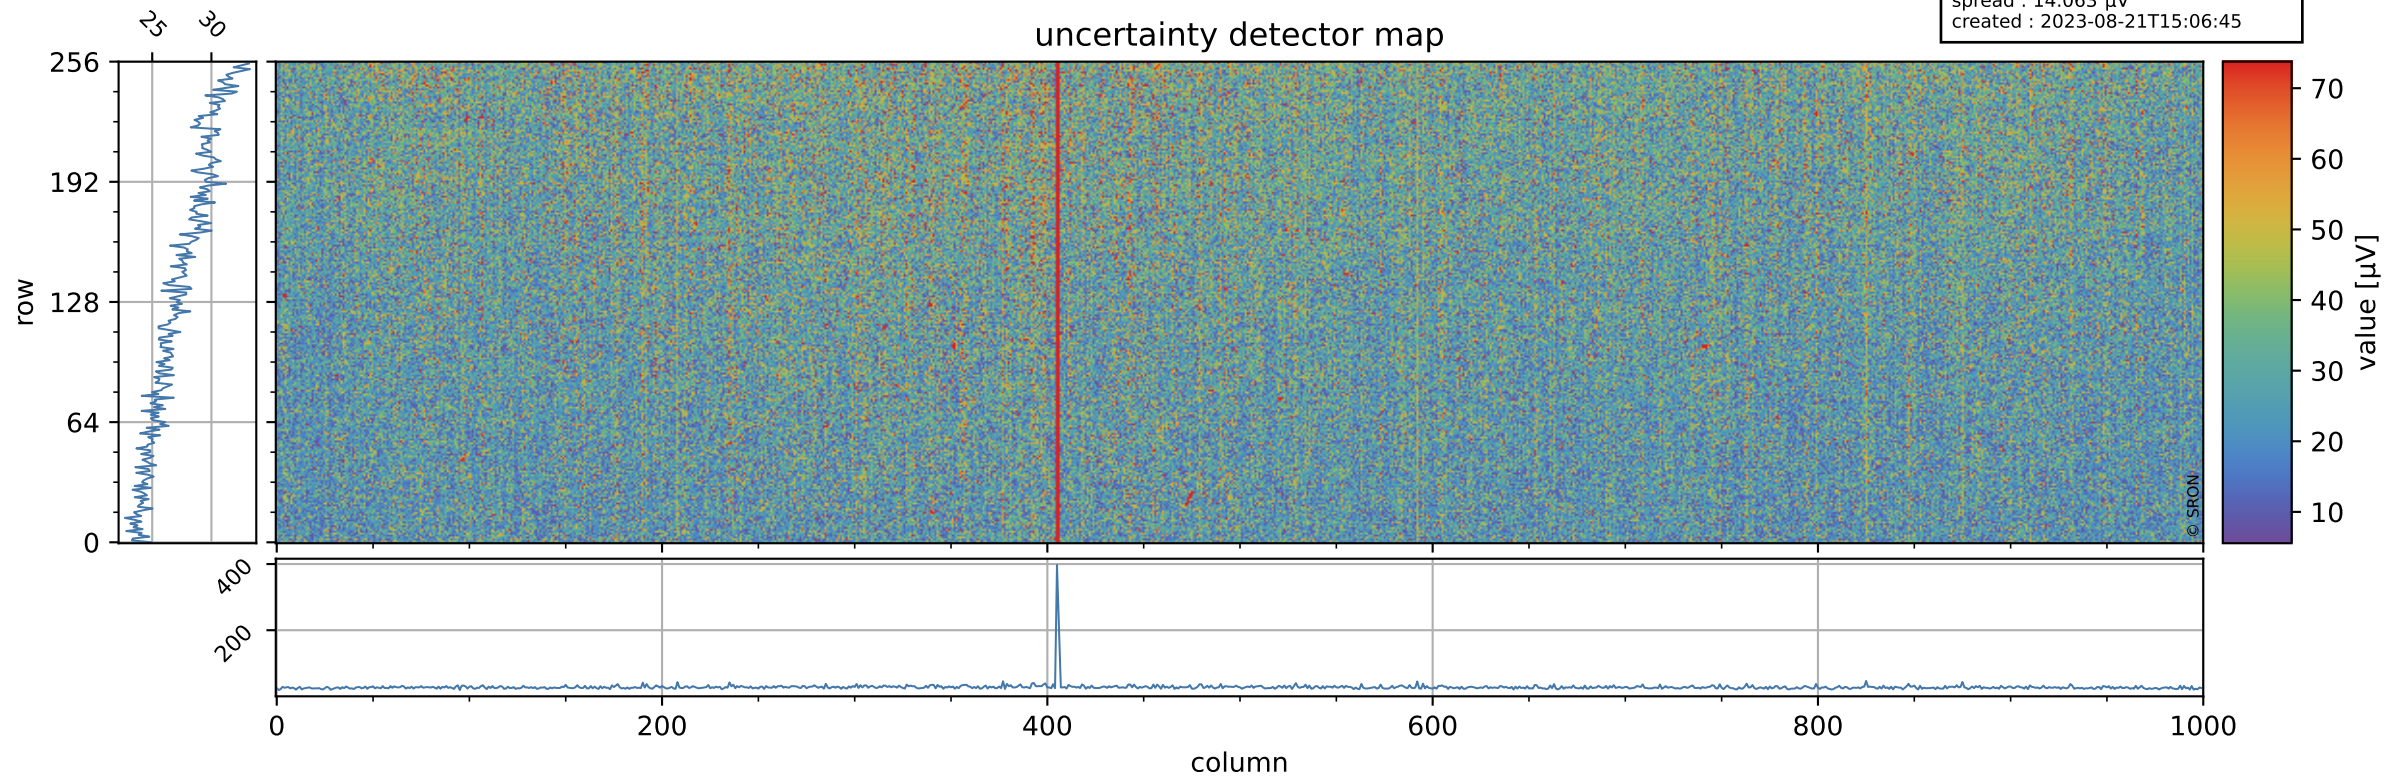

# Tropomi SWIR offset (official)

orbits : 19 in [20992, 21037]  
coverage : 2021-11-01 / 2021-11-04  
median : 0.52597 V  
spread : 0.035913 V  
created : 2023-08-21T15:06:45

## value detector map

# Tropomi SWIR offset (official)

orbits : 19 in [20992, 21037]  
coverage : 2021-11-01 / 2021-11-04  
median : 27.59  $\mu\text{V}$   
spread : 14.063  $\mu\text{V}$   
created : 2023-08-21T15:06:45

# Tropomi SWIR offset (official) ground-tracks of Sentinel-5P

orbits : 19 in [20992, 21037]  
coverage : 2021-11-01 / 2021-11-04  
created : 2023-08-21T15:06:46