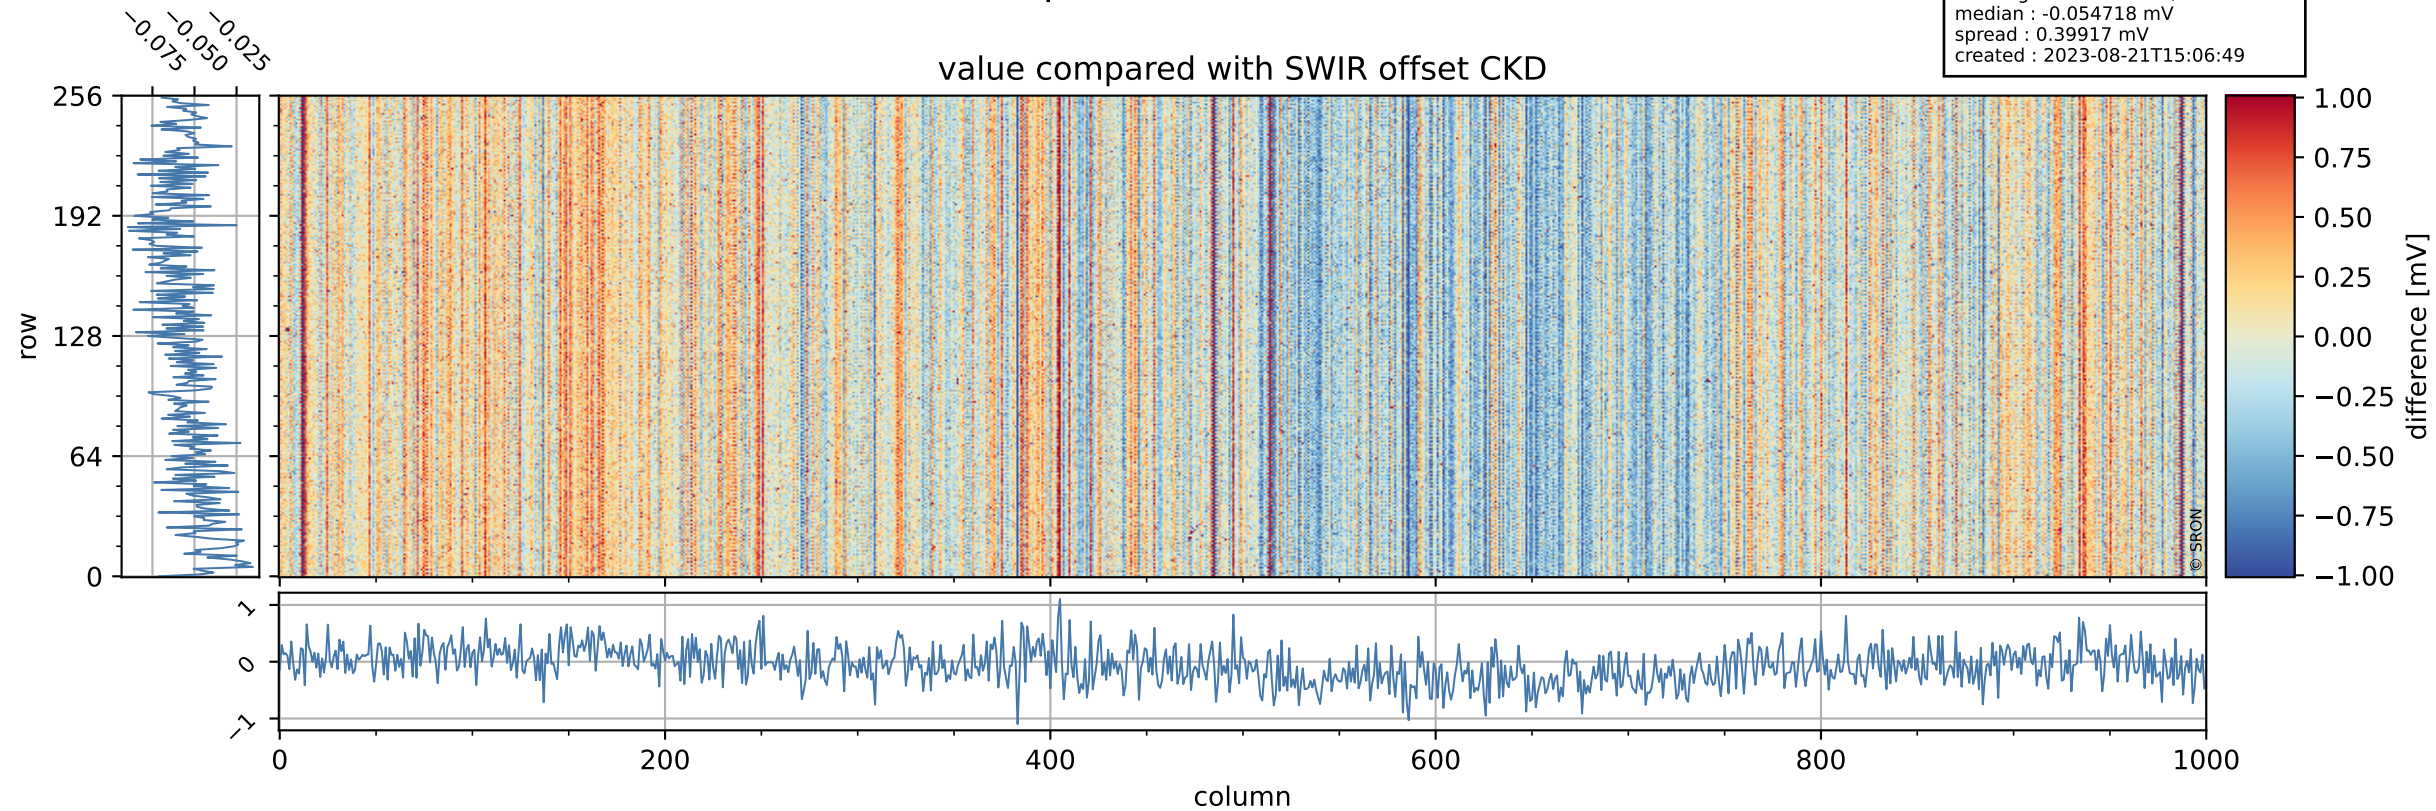

## value detector map

# Tropomi SWIR offset (official)

orbits : 18 in [21007, 21052]  
coverage : 2021-11-02 / 2021-11-05  
median : 28.317  $\mu\text{V}$   
spread : 14.36  $\mu\text{V}$   
created : 2023-08-21T15:06:49

# Tropomi SWIR offset (official) ground-tracks of Sentinel-5P

orbits : 18 in [21007, 21052]  
coverage : 2021-11-02 / 2021-11-05  
created : 2023-08-21T15:06:50

# Tropomi SWIR offset (official)

orbits : [2827, 21052]  
coverage : 2018-04-30 / 2021-11-05  
created : 2023-08-21T15:06:50