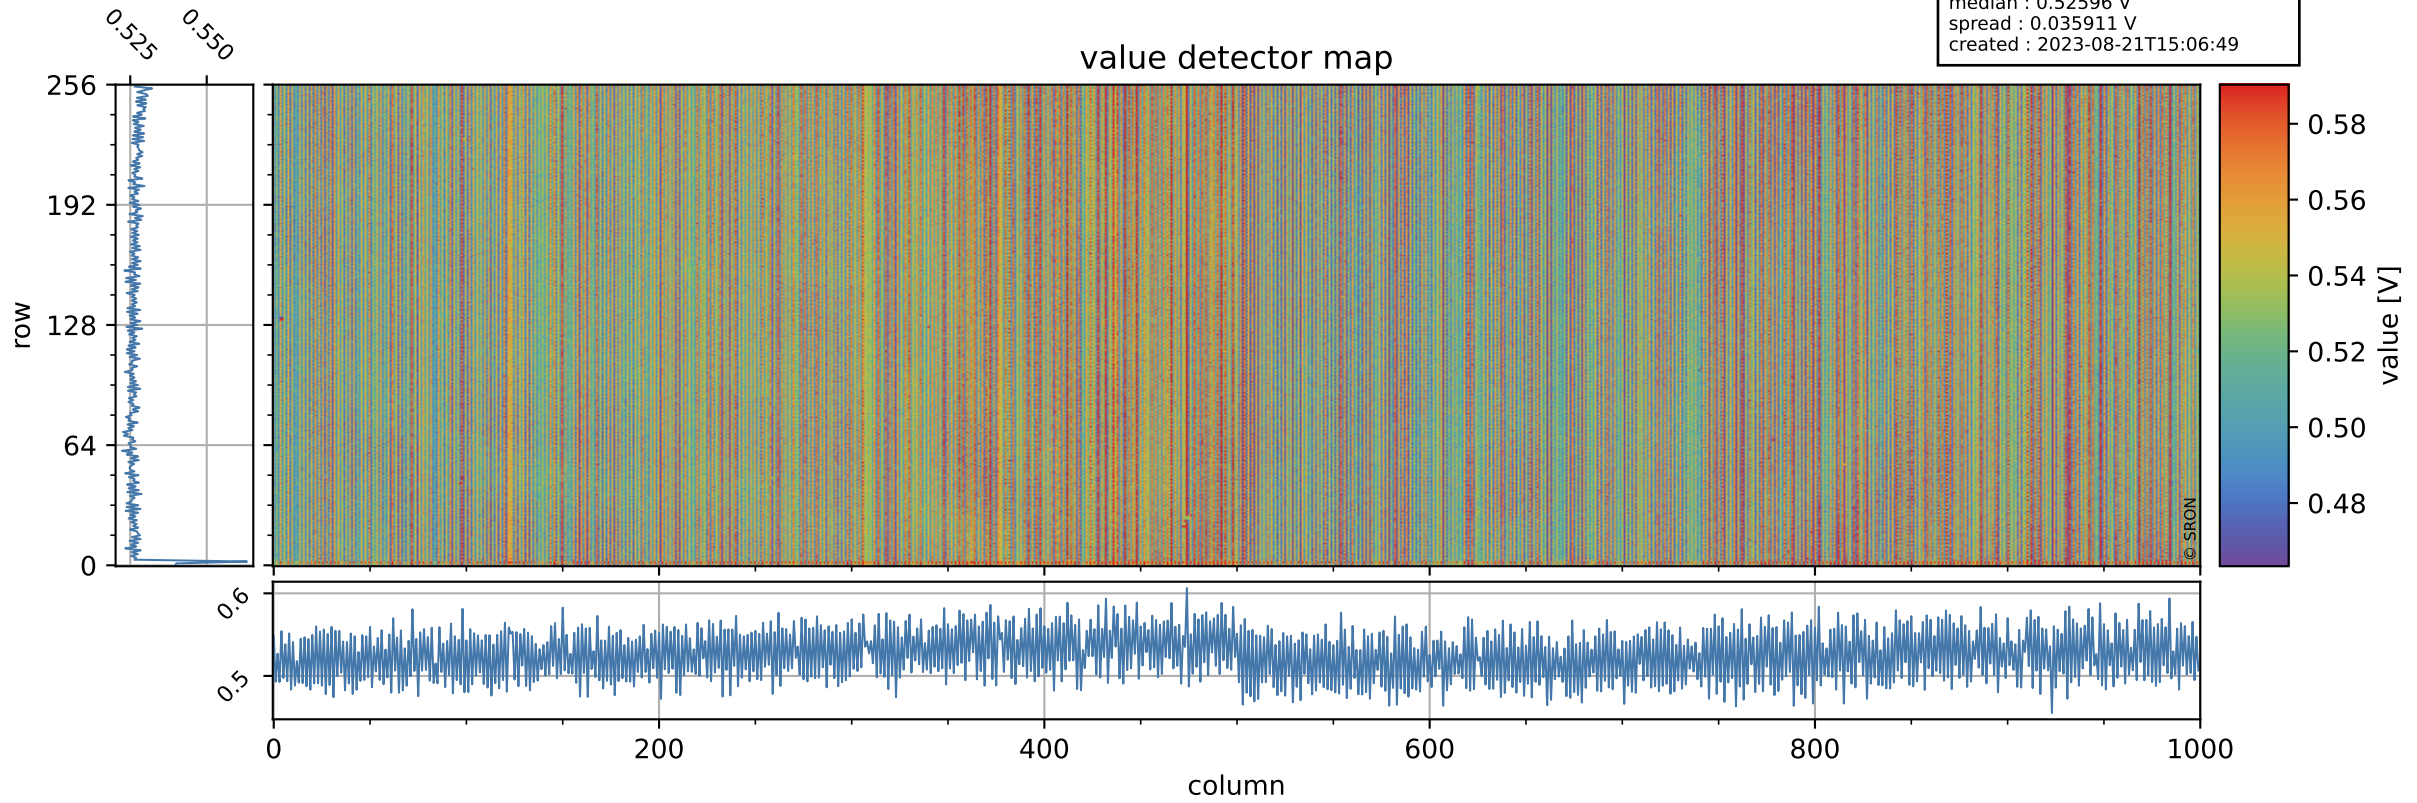

# Tropomi SWIR offset (official)

orbits : 18 in [21007, 21052]  
coverage : 2021-11-02 / 2021-11-05  
median : 0.52596 V  
spread : 0.035911 V  
created : 2023-08-21T15:06:49

## value detector map

# Tropomi SWIR offset (official)

orbits : 18 in [21007, 21052]  
coverage : 2021-11-02 / 2021-11-05  
median : 28.317  $\mu\text{V}$   
spread : 14.36  $\mu\text{V}$   
created : 2023-08-21T15:06:49

# Tropomi SWIR offset (official) ground-tracks of Sentinel-5P

orbits : 18 in [21007, 21052]  
coverage : 2021-11-02 / 2021-11-05  
created : 2023-08-21T15:06:50