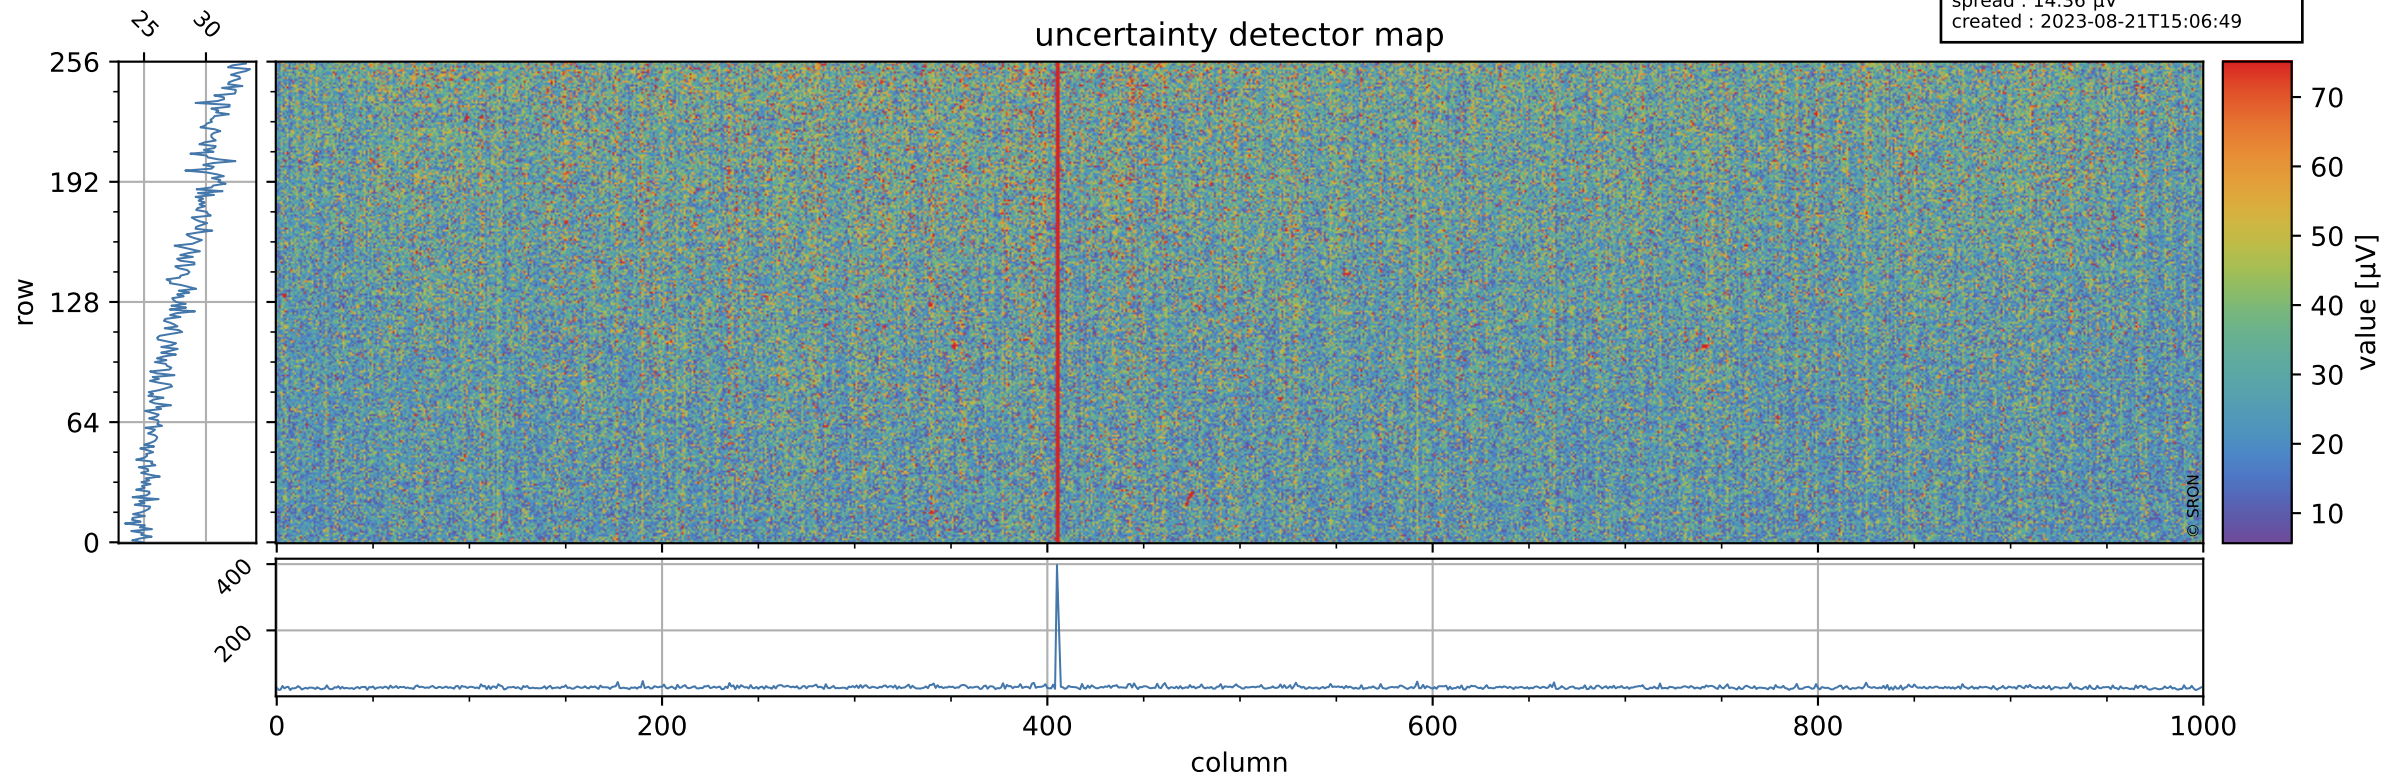

# Tropomi SWIR offset (official)

orbits : 18 in [21007, 21052]  
coverage : 2021-11-02 / 2021-11-05  
median : 0.52596 V  
spread : 0.035911 V  
created : 2023-08-21T15:06:49

## value detector map

# Tropomi SWIR offset (official)

orbits : 18 in [21007, 21052]  
coverage : 2021-11-02 / 2021-11-05  
median : 28.317  $\mu\text{V}$   
spread : 14.36  $\mu\text{V}$   
created : 2023-08-21T15:06:49

# Tropomi SWIR offset (official) ground-tracks of Sentinel-5P

orbits : 18 in [21007, 21052]  
coverage : 2021-11-02 / 2021-11-05  
created : 2023-08-21T15:06:50