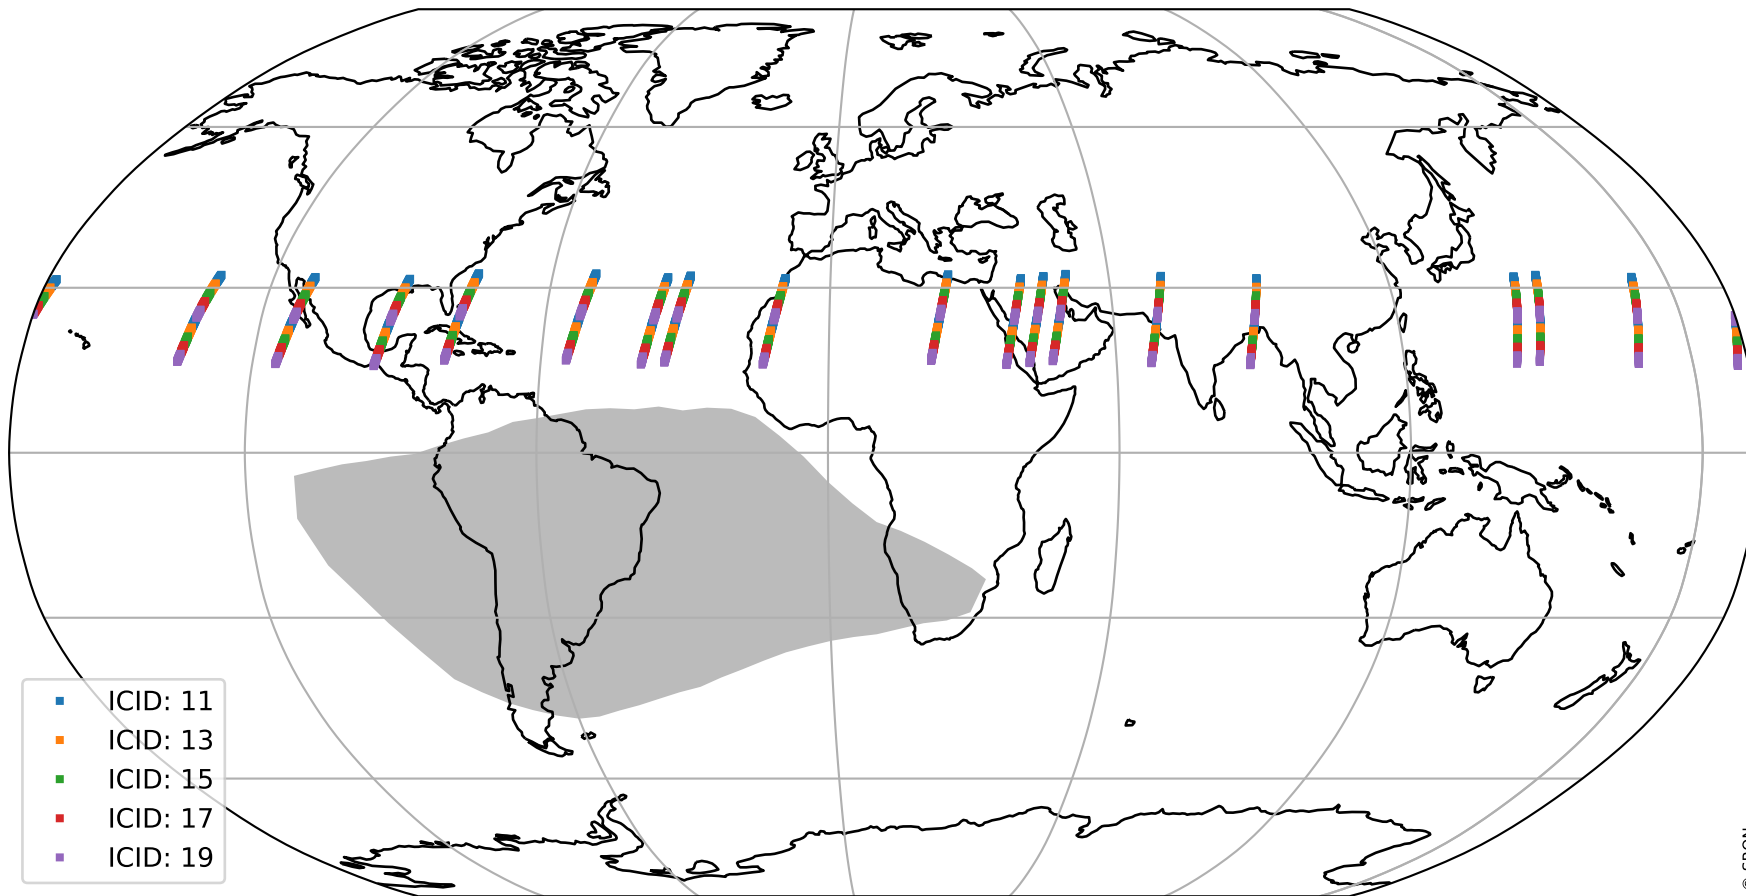

# Tropomi SWIR offset (official)

orbits : 18 in [21007, 21052]  
coverage : 2021-11-02 / 2021-11-05  
median : 28.317  $\mu\text{V}$   
spread : 14.36  $\mu\text{V}$   
created : 2023-08-21T15:06:49

# Tropomi SWIR offset (official)

value compared with SWIR offset CKD

orbits : 18 in [21007, 21052]  
coverage : 2021-11-02 / 2021-11-05  
median : -0.054718 mV  
spread : 0.39917 mV  
created : 2023-08-21T15:06:49

# Tropomi SWIR offset (official) ground-tracks of Sentinel-5P

orbits : 18 in [21007, 21052]  
coverage : 2021-11-02 / 2021-11-05  
created : 2023-08-21T15:06:50

# Tropomi SWIR offset (official)

orbits : [2827, 21052]  
coverage : 2018-04-30 / 2021-11-05  
created : 2023-08-21T15:06:50