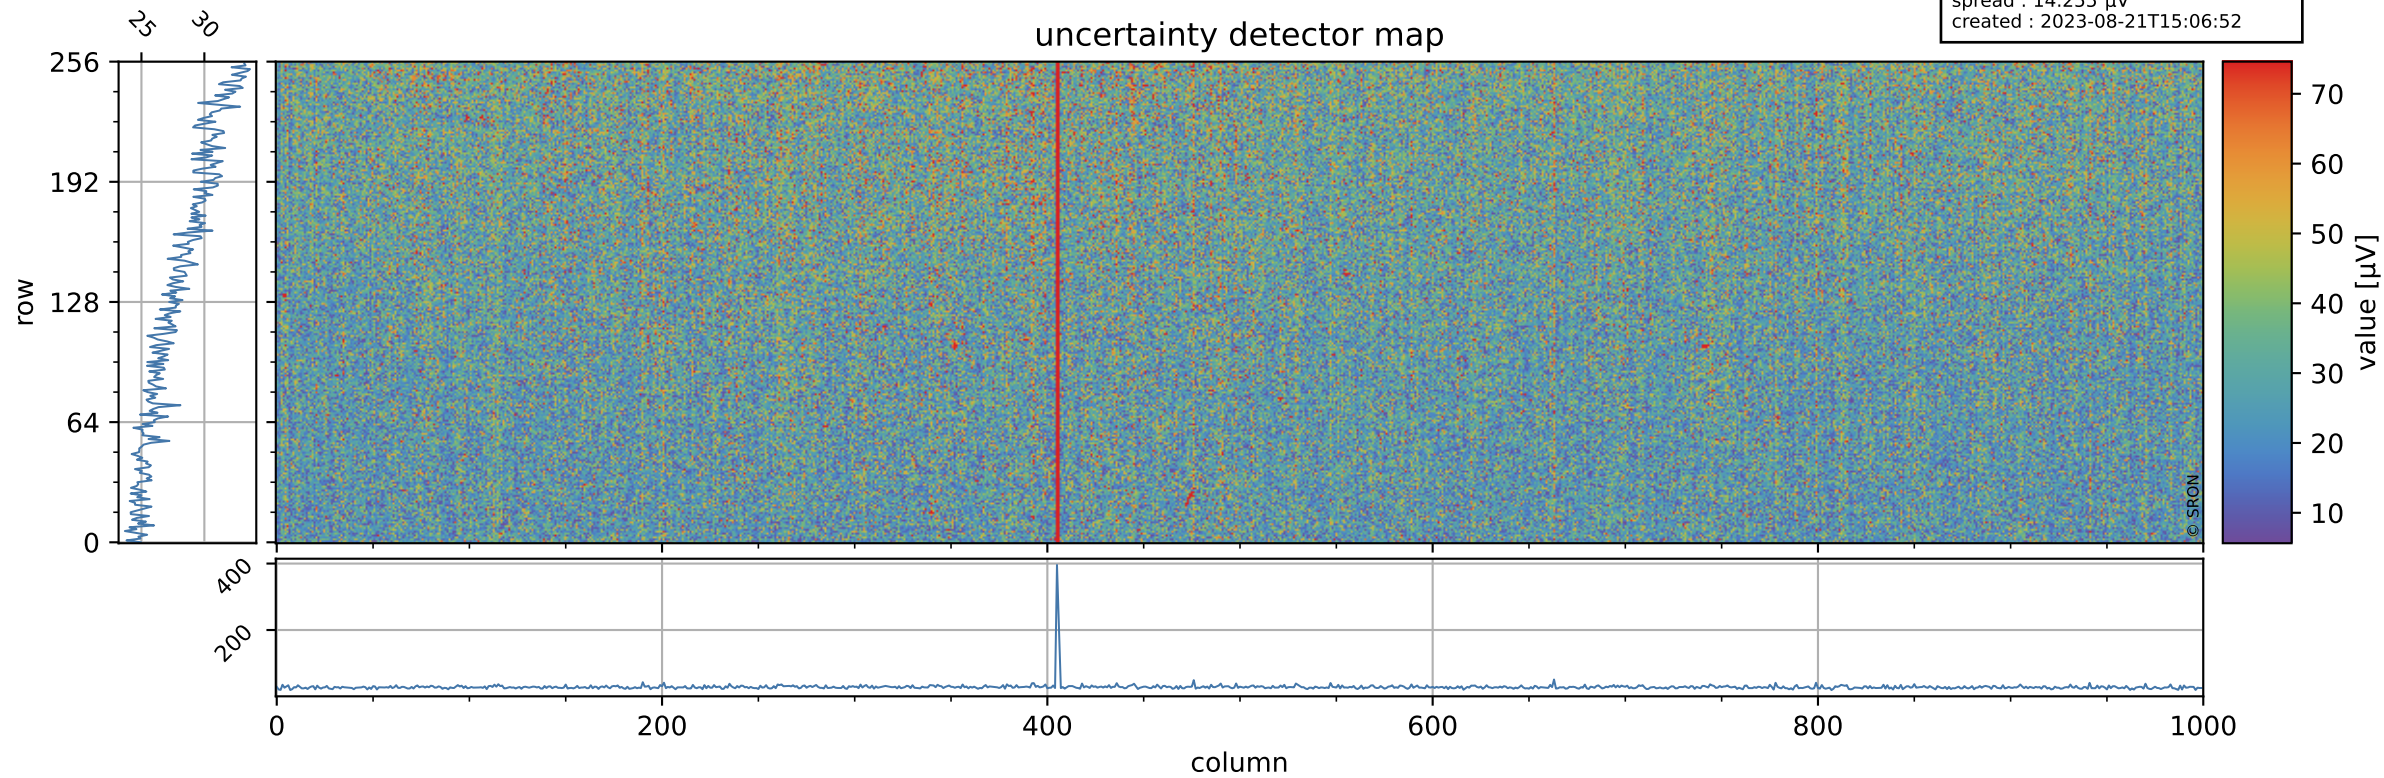

Tropomi SWIR offset (official)

orbits : 19 in [21022, 21067]
coverage : 2021-11-03 / 2021-11-06
median : 0.52596 V
spread : 0.035912 V
created : 2023-08-21T15:06:51

value detector map

Tropomi SWIR offset (official)

orbits : 19 in [21022, 21067]
coverage : 2021-11-03 / 2021-11-06
median : 28.175 μV
spread : 14.255 μV
created : 2023-08-21T15:06:52

Tropomi SWIR offset (official)

orbits : 19 in [21022, 21067]
coverage : 2021-11-03 / 2021-11-06
median : -0.05213 mV
spread : 0.40055 mV
created : 2023-08-21T15:06:52

value compared with SWIR offset CKD

Tropomi SWIR offset (official) ground-tracks of Sentinel-5P

orbits : 19 in [21022, 21067]
coverage : 2021-11-03 / 2021-11-06
created : 2023-08-21T15:06:53

Tropomi SWIR offset (official)

orbits : [2827, 21067]
coverage : 2018-04-30 / 2021-11-06
created : 2023-08-21T15:06:53

trend of detector median & temperatures