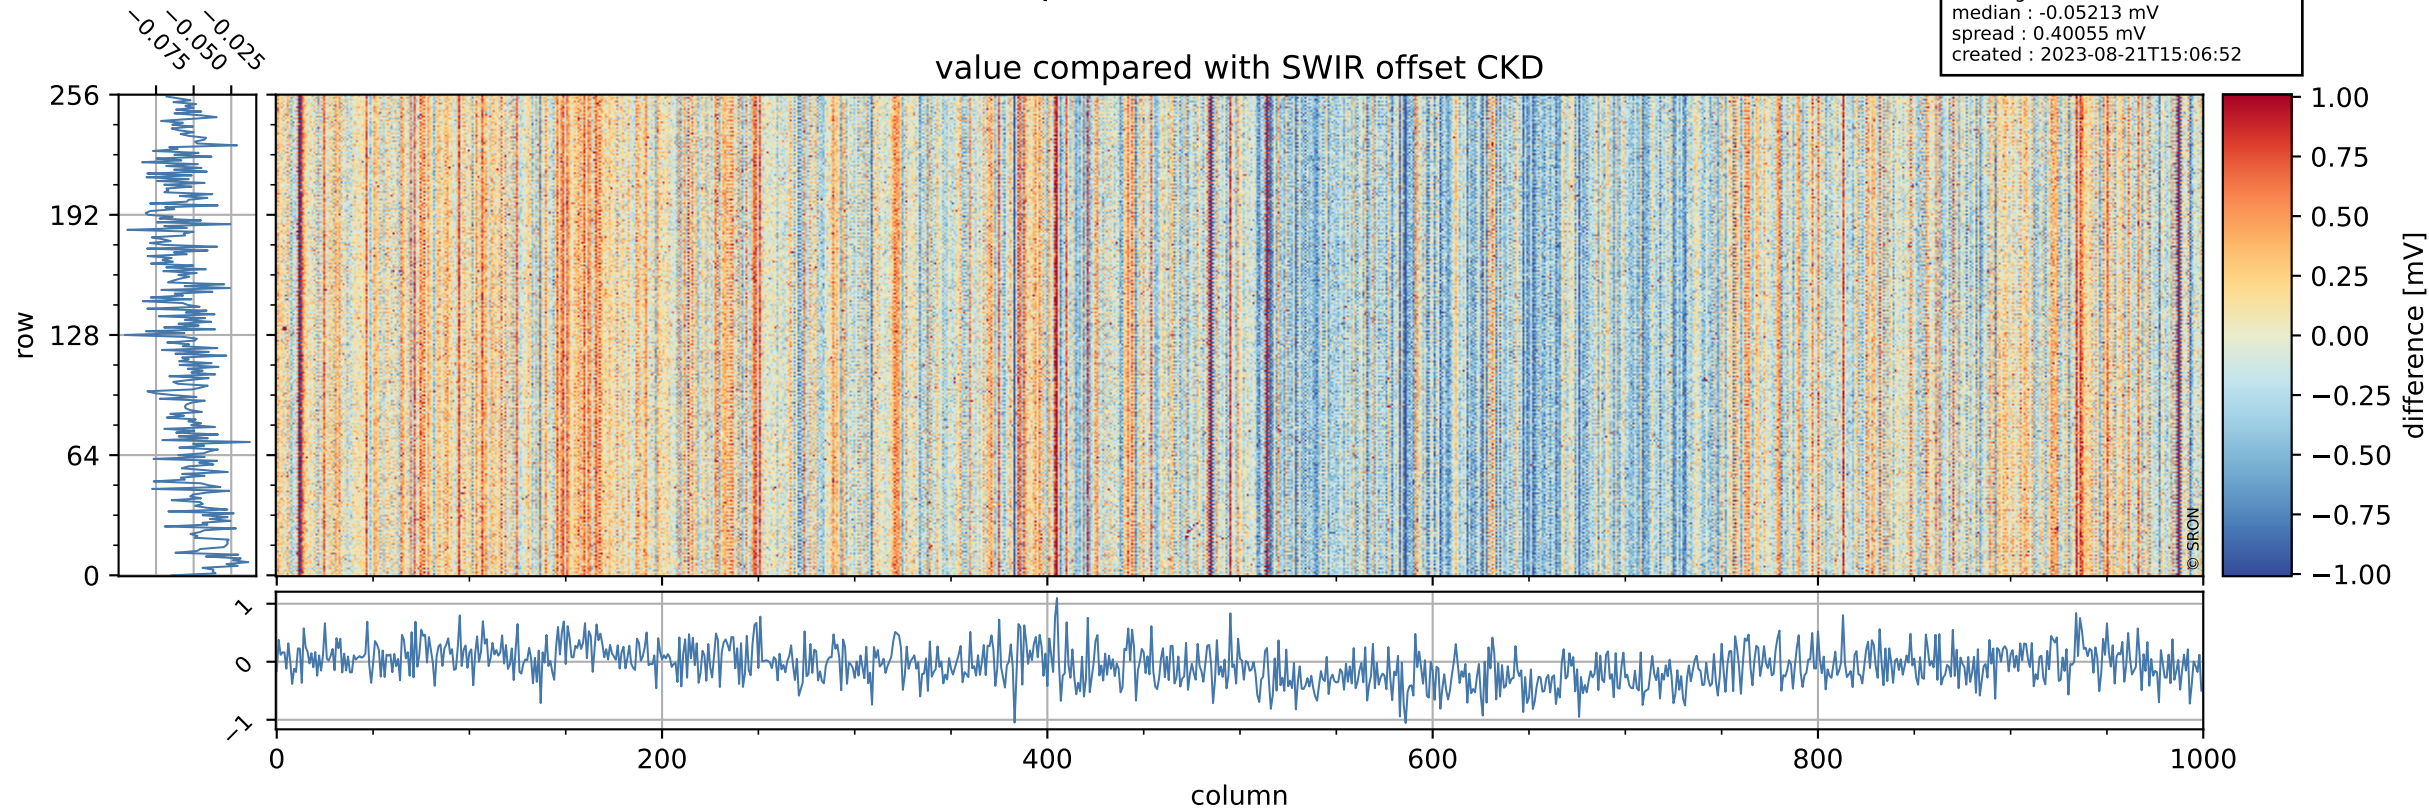

Tropomi SWIR offset (official)

orbits : 19 in [21022, 21067]
coverage : 2021-11-03 / 2021-11-06
median : 0.52596 V
spread : 0.035912 V
created : 2023-08-21T15:06:51

value detector map

Tropomi SWIR offset (official)

orbits : 19 in [21022, 21067]
coverage : 2021-11-03 / 2021-11-06
median : 28.175 μV
spread : 14.255 μV
created : 2023-08-21T15:06:52

Tropomi SWIR offset (official)

orbits : 19 in [21022, 21067]
coverage : 2021-11-03 / 2021-11-06
median : -0.05213 mV
spread : 0.40055 mV
created : 2023-08-21T15:06:52

value compared with SWIR offset CKD

Tropomi SWIR offset (official) ground-tracks of Sentinel-5P

orbits : 19 in [21022, 21067]
coverage : 2021-11-03 / 2021-11-06
created : 2023-08-21T15:06:53

Tropomi SWIR offset (official)

orbits : [2827, 21067]
coverage : 2018-04-30 / 2021-11-06
created : 2023-08-21T15:06:53

trend of detector median & temperatures