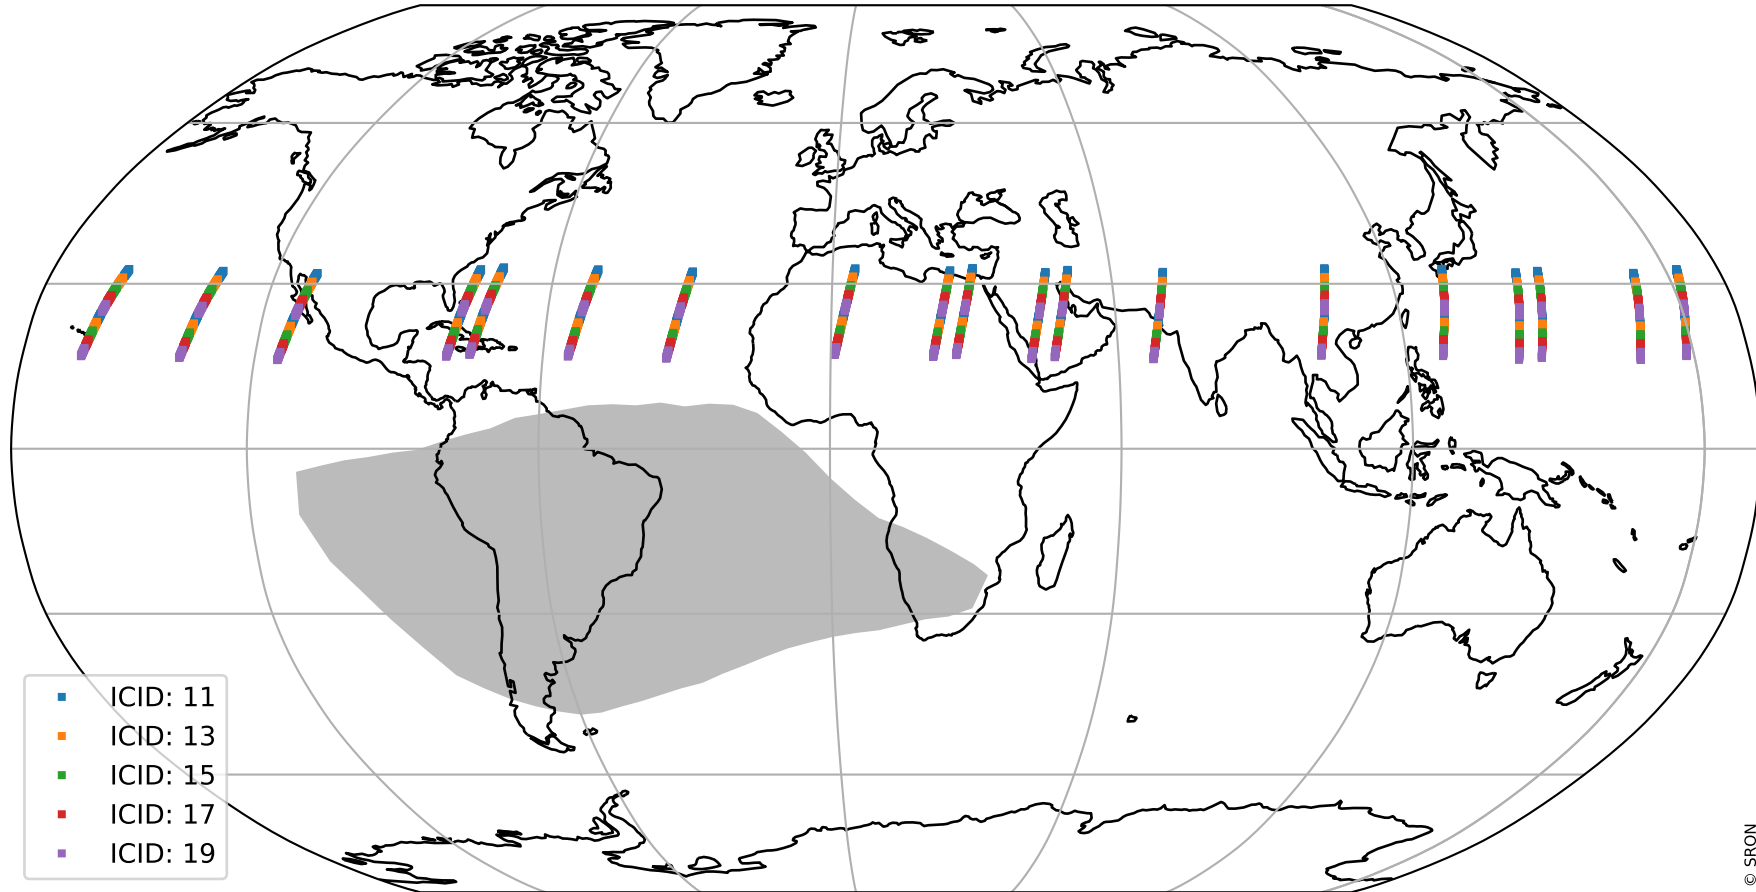

Tropomi SWIR offset (official)

orbits : 19 in [21022, 21067]
coverage : 2021-11-03 / 2021-11-06
median : 0.52596 V
spread : 0.035912 V
created : 2023-08-21T15:06:51

value detector map

Tropomi SWIR offset (official)

orbits : 19 in [21022, 21067]
coverage : 2021-11-03 / 2021-11-06
median : 28.175 μV
spread : 14.255 μV
created : 2023-08-21T15:06:52

Tropomi SWIR offset (official)

orbits : 19 in [21022, 21067]
coverage : 2021-11-03 / 2021-11-06
median : -0.05213 mV
spread : 0.40055 mV
created : 2023-08-21T15:06:52

value compared with SWIR offset CKD

Tropomi SWIR offset (official) ground-tracks of Sentinel-5P

orbits : 19 in [21022, 21067]
coverage : 2021-11-03 / 2021-11-06
created : 2023-08-21T15:06:53

Tropomi SWIR offset (official)

orbits : [2827, 21067]
coverage : 2018-04-30 / 2021-11-06
created : 2023-08-21T15:06:53

trend of detector median & temperatures