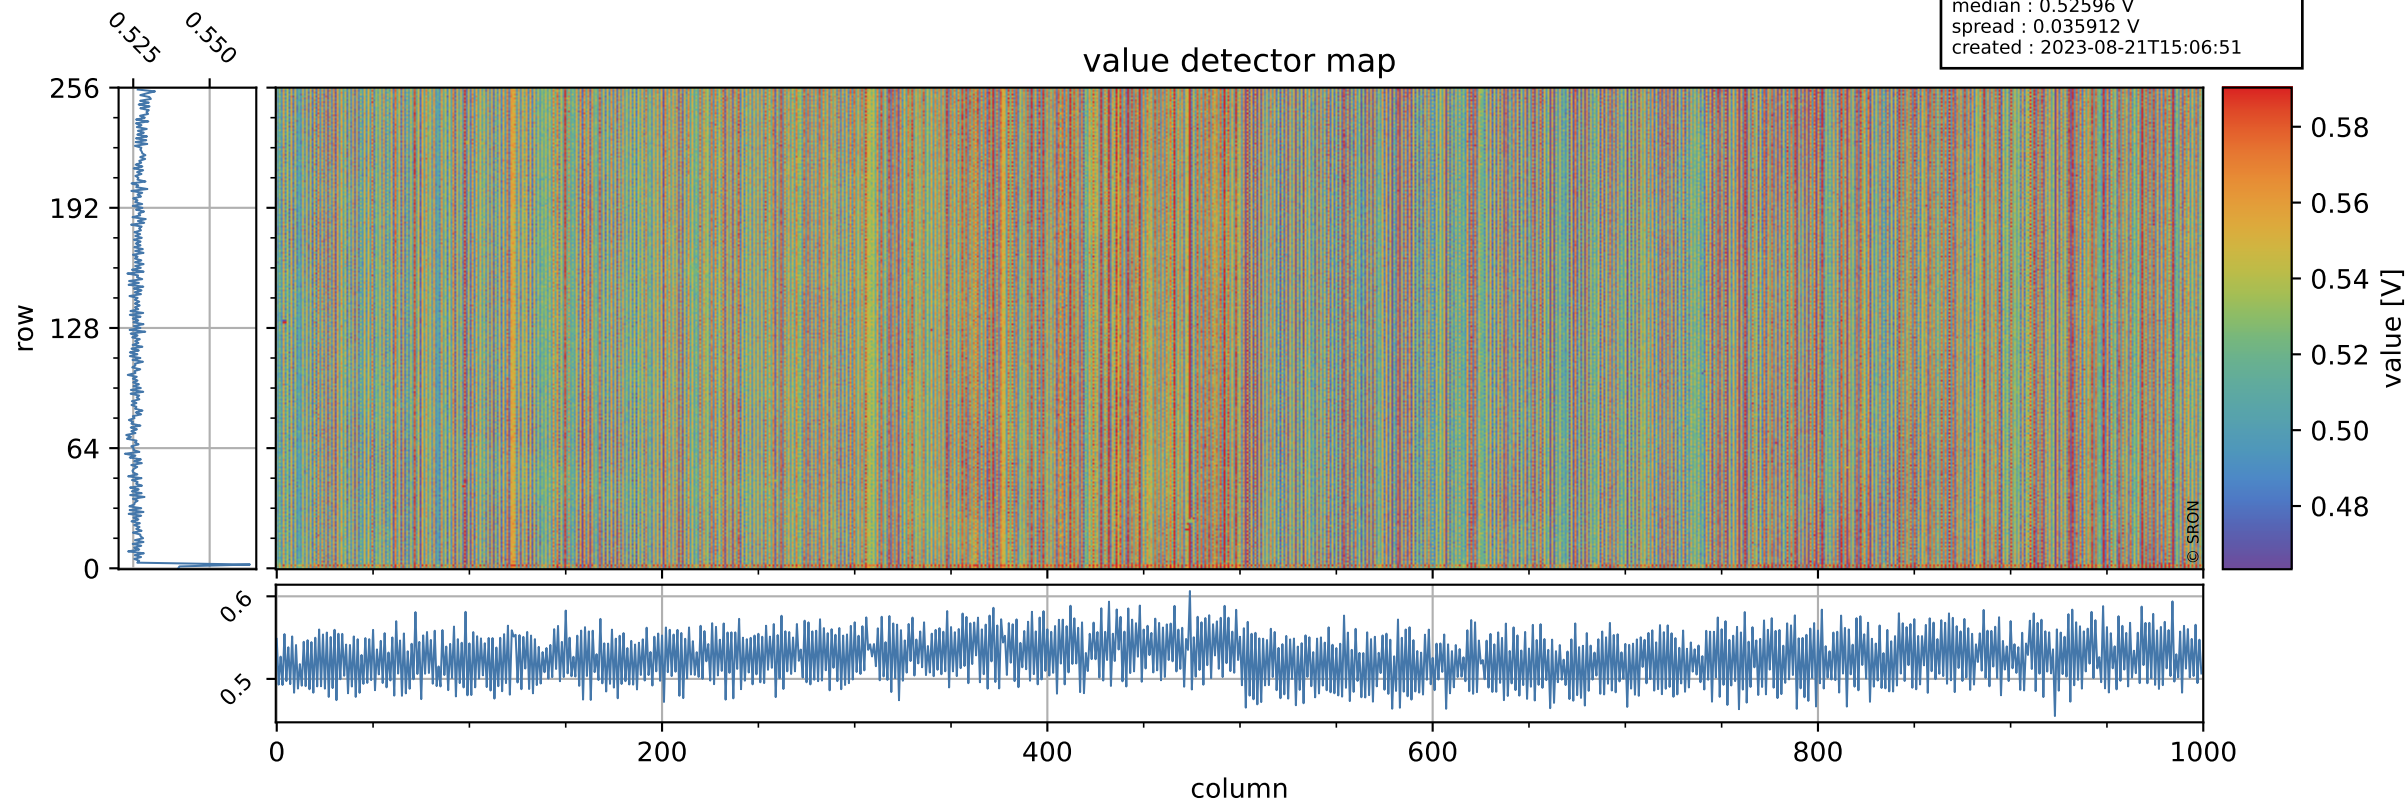

Tropomi SWIR offset (official)

orbits : 19 in [21022, 21067]
coverage : 2021-11-03 / 2021-11-06
median : 0.52596 V
spread : 0.035912 V
created : 2023-08-21T15:06:51

value detector map

Tropomi SWIR offset (official)

orbits : 19 in [21022, 21067]
coverage : 2021-11-03 / 2021-11-06
median : 28.175 μV
spread : 14.255 μV
created : 2023-08-21T15:06:52

Tropomi SWIR offset (official)

orbits : 19 in [21022, 21067]
coverage : 2021-11-03 / 2021-11-06
median : -0.05213 mV
spread : 0.40055 mV
created : 2023-08-21T15:06:52

value compared with SWIR offset CKD

Tropomi SWIR offset (official) ground-tracks of Sentinel-5P

orbits : 19 in [21022, 21067]
coverage : 2021-11-03 / 2021-11-06
created : 2023-08-21T15:06:53

Tropomi SWIR offset (official)

orbits : [2827, 21067]
coverage : 2018-04-30 / 2021-11-06
created : 2023-08-21T15:06:53

trend of detector median & temperatures