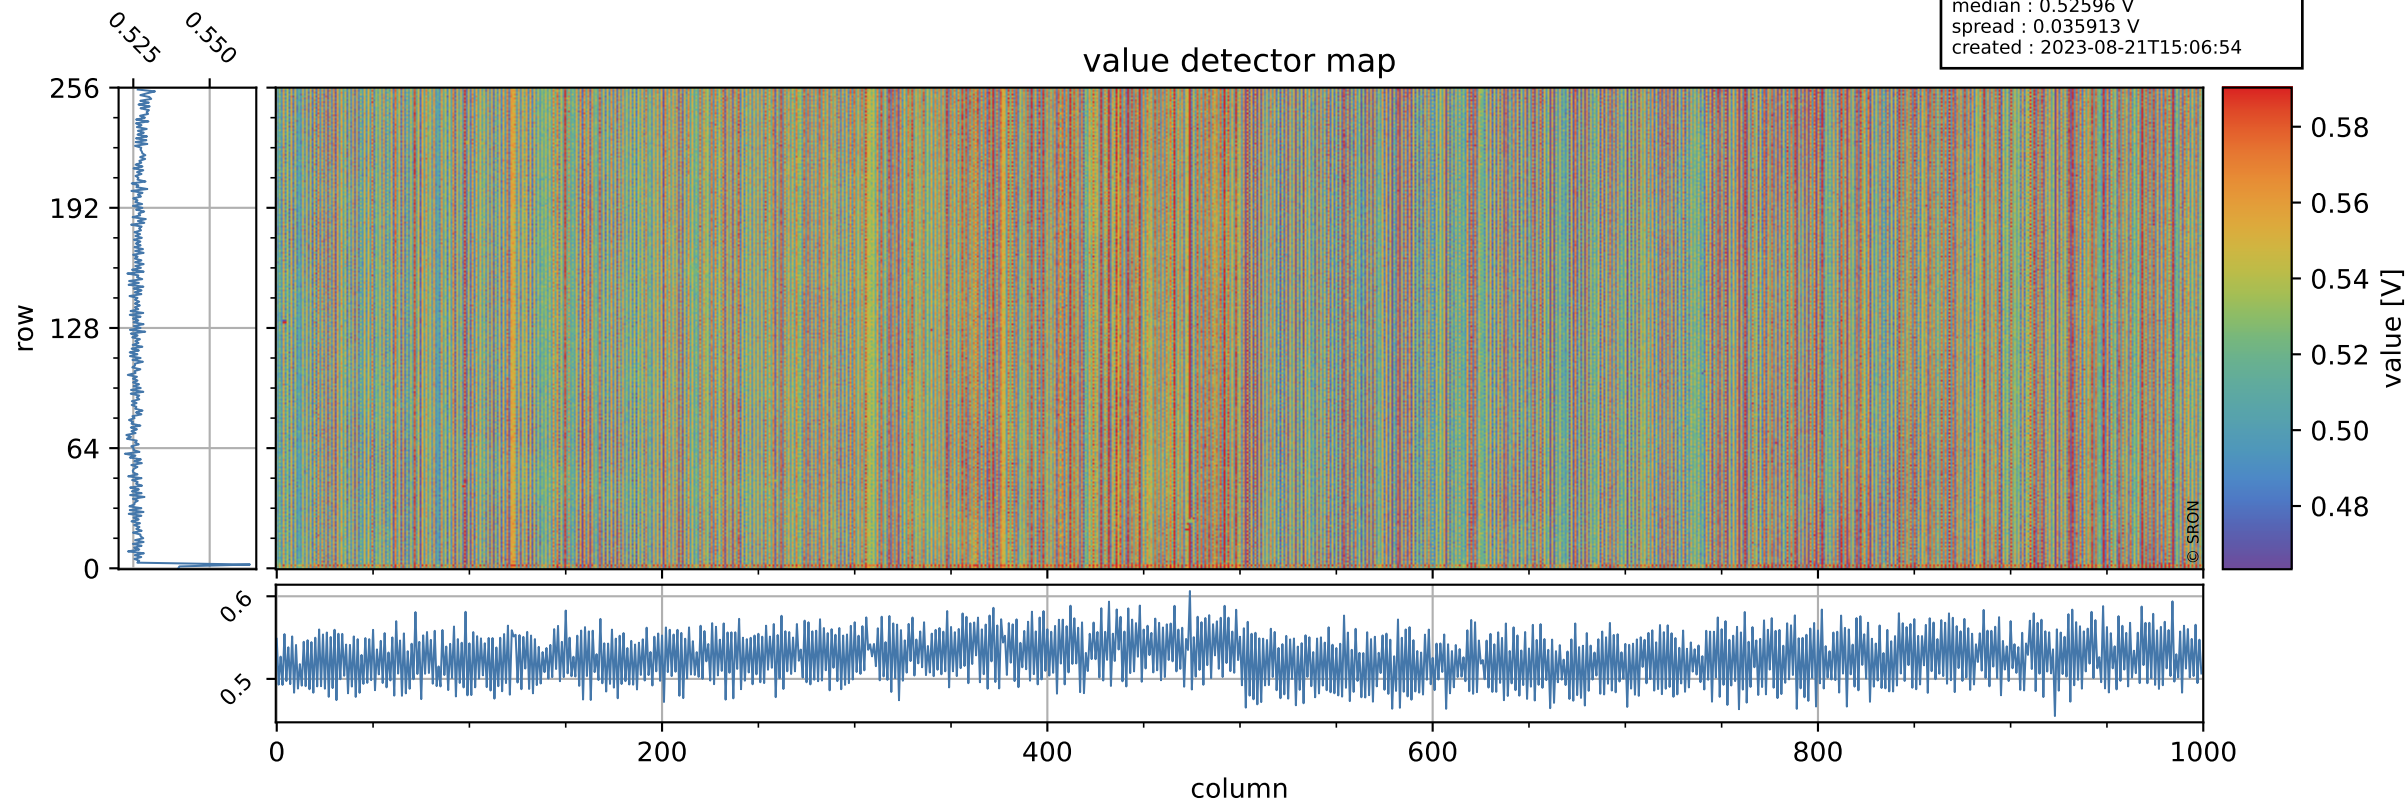

# Tropomi SWIR offset (official)

orbits : 19 in [21037, 21082]  
coverage : 2021-11-04 / 2021-11-07  
median : 0.52596 V  
spread : 0.035913 V  
created : 2023-08-21T15:06:54

## value detector map

# Tropomi SWIR offset (official)

orbits : 19 in [21037, 21082]  
coverage : 2021-11-04 / 2021-11-07  
median : 27.937  $\mu\text{V}$   
spread : 14.122  $\mu\text{V}$   
created : 2023-08-21T15:06:55

# Tropomi SWIR offset (official) ground-tracks of Sentinel-5P

orbits : 19 in [21037, 21082]  
coverage : 2021-11-04 / 2021-11-07  
created : 2023-08-21T15:06:56