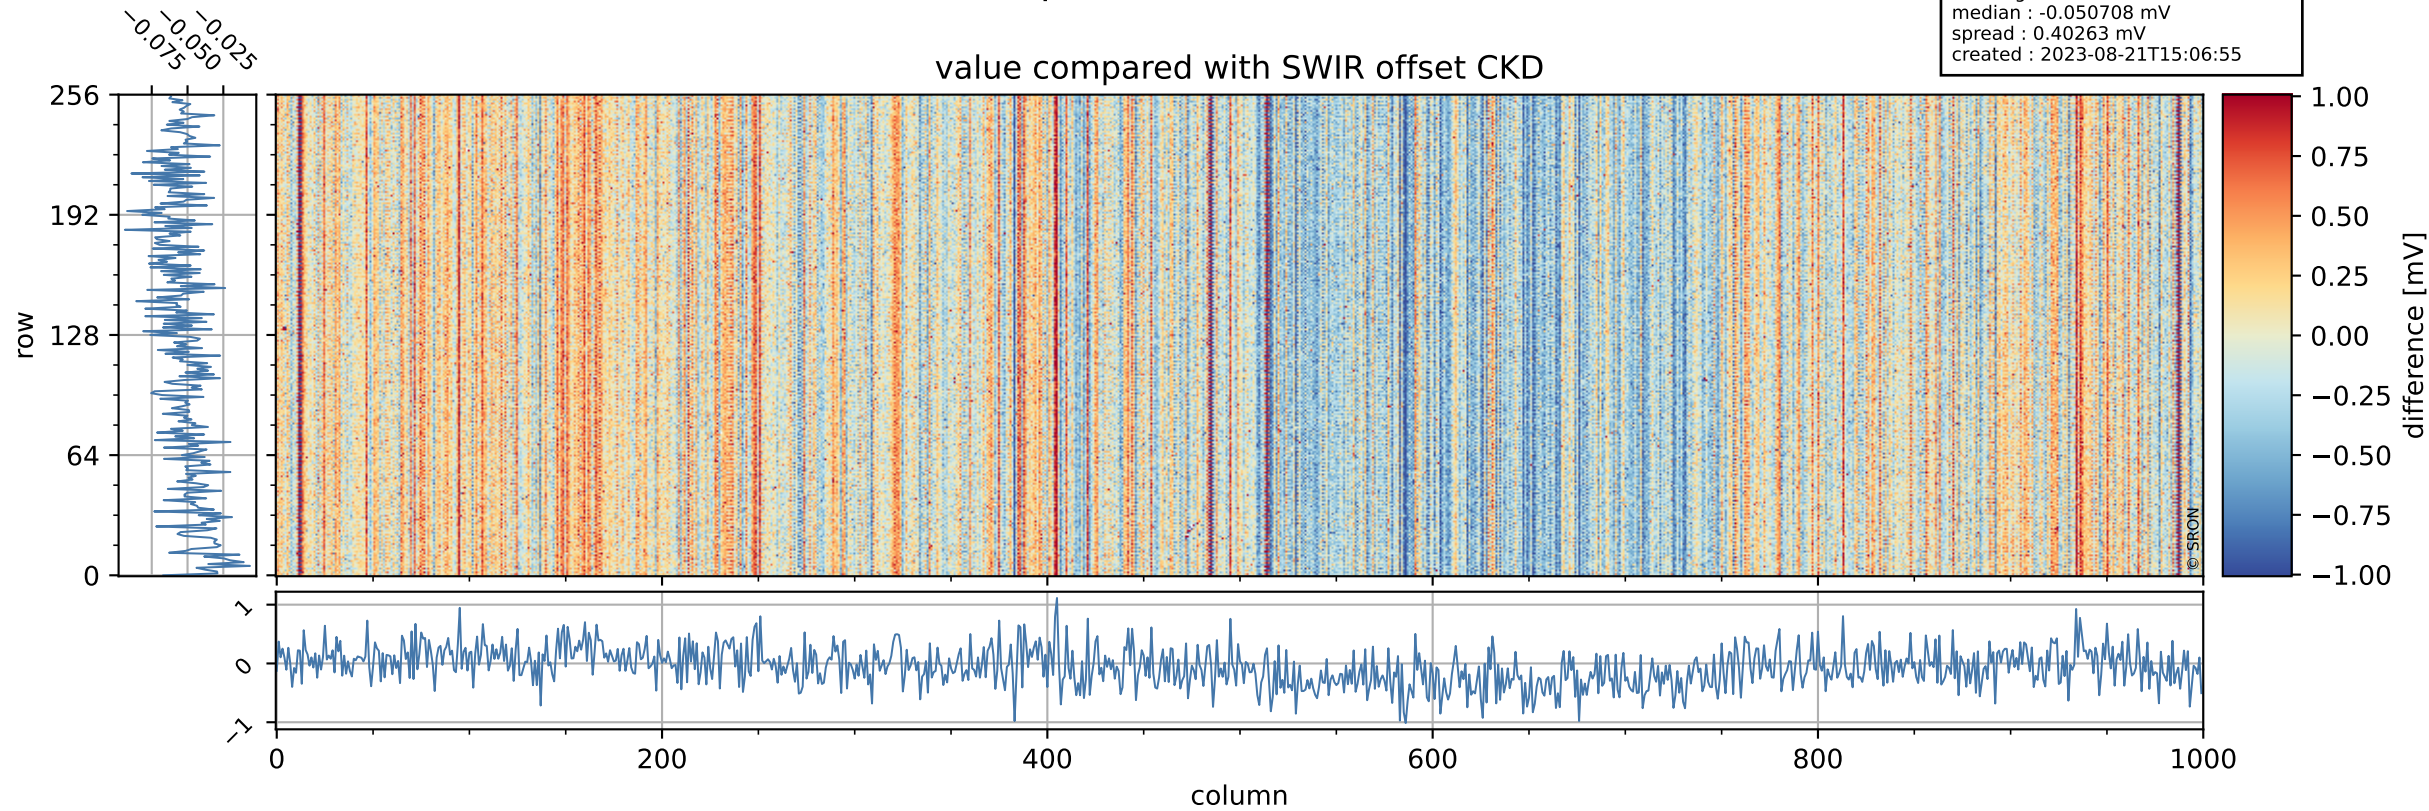

## value detector map

# Tropomi SWIR offset (official)

orbits : 19 in [21037, 21082]  
coverage : 2021-11-04 / 2021-11-07  
median : 27.937  $\mu\text{V}$   
spread : 14.122  $\mu\text{V}$   
created : 2023-08-21T15:06:55

# Tropomi SWIR offset (official)

value compared with SWIR offset CKD

orbits : 19 in [21037, 21082]  
coverage : 2021-11-04 / 2021-11-07  
median : -0.050708 mV  
spread : 0.40263 mV  
created : 2023-08-21T15:06:55

# Tropomi SWIR offset (official) ground-tracks of Sentinel-5P

orbits : 19 in [21037, 21082]  
coverage : 2021-11-04 / 2021-11-07  
created : 2023-08-21T15:06:56