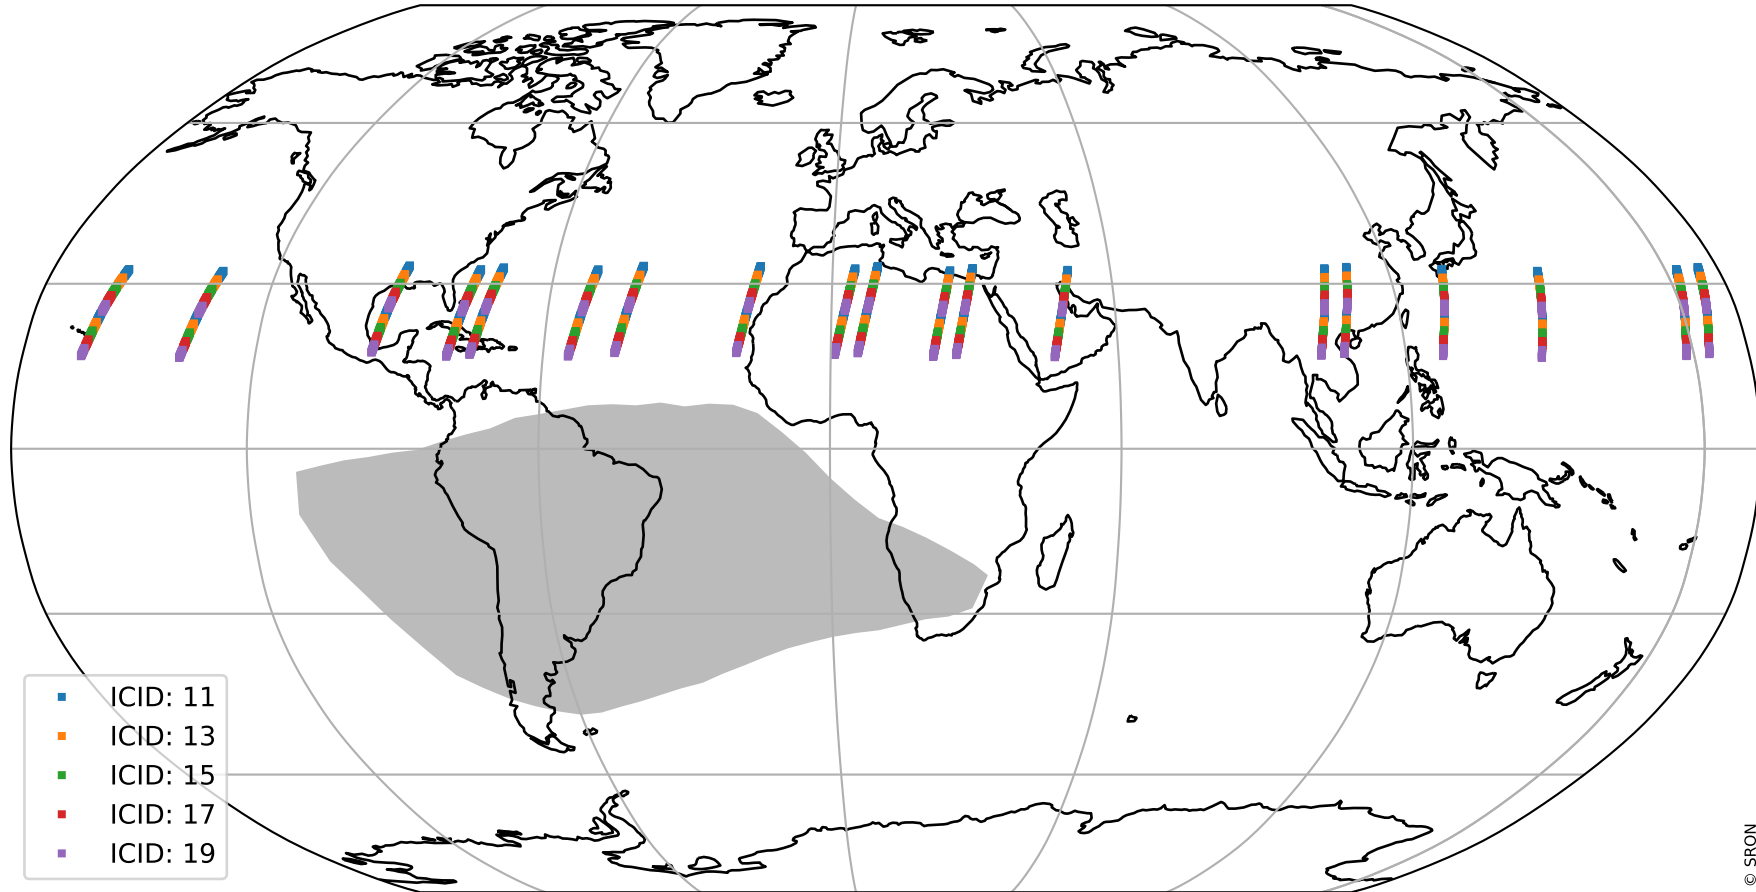

# Tropomi SWIR offset (official)

orbits : 19 in [21037, 21082]  
coverage : 2021-11-04 / 2021-11-07  
median : 27.937  $\mu\text{V}$   
spread : 14.122  $\mu\text{V}$   
created : 2023-08-21T15:06:55

# Tropomi SWIR offset (official)

value compared with SWIR offset CKD

orbits : 19 in [21037, 21082]  
coverage : 2021-11-04 / 2021-11-07  
median : -0.050708 mV  
spread : 0.40263 mV  
created : 2023-08-21T15:06:55

# Tropomi SWIR offset (official) ground-tracks of Sentinel-5P

orbits : 19 in [21037, 21082]  
coverage : 2021-11-04 / 2021-11-07  
created : 2023-08-21T15:06:56

# Tropomi SWIR offset (official)

orbits : [2827, 21082]  
coverage : 2018-04-30 / 2021-11-07  
created : 2023-08-21T15:06:56