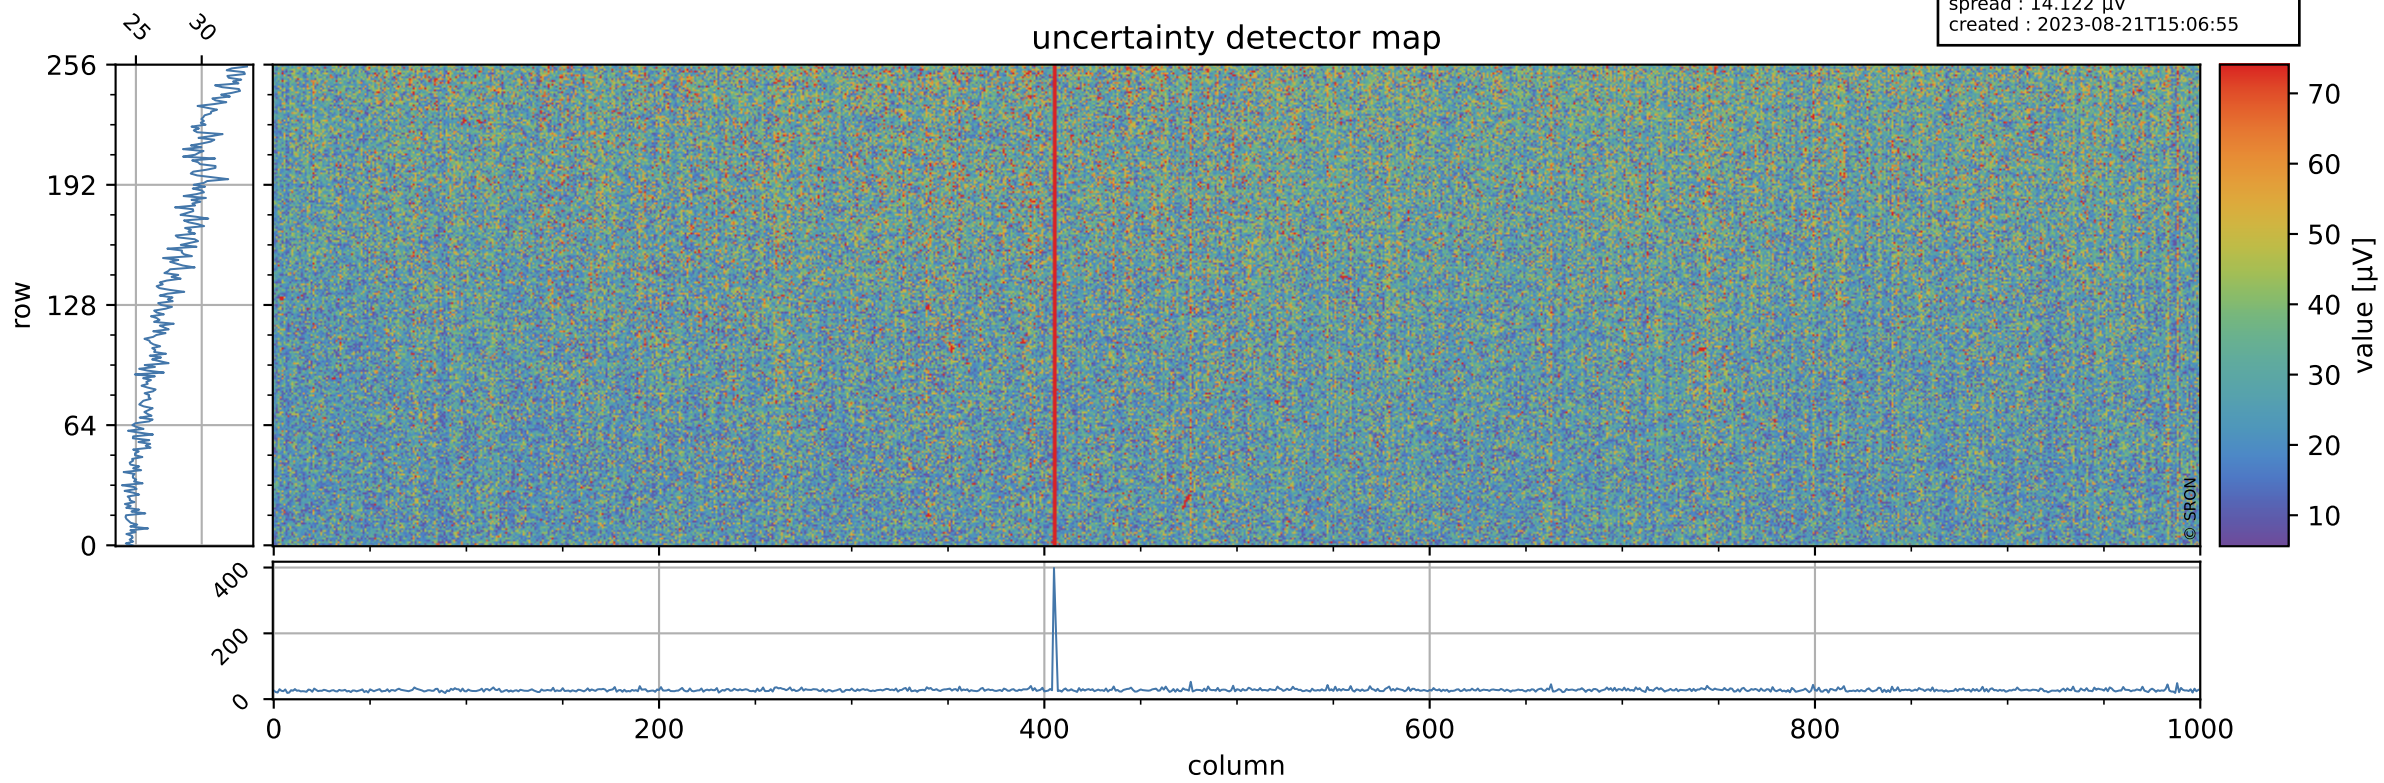

# Tropomi SWIR offset (official)

orbits : 19 in [21037, 21082]  
coverage : 2021-11-04 / 2021-11-07  
median : 0.52596 V  
spread : 0.035913 V  
created : 2023-08-21T15:06:54

## value detector map

# Tropomi SWIR offset (official)

orbits : 19 in [21037, 21082]  
coverage : 2021-11-04 / 2021-11-07  
median : 27.937  $\mu\text{V}$   
spread : 14.122  $\mu\text{V}$   
created : 2023-08-21T15:06:55

# Tropomi SWIR offset (official) ground-tracks of Sentinel-5P

orbits : 19 in [21037, 21082]  
coverage : 2021-11-04 / 2021-11-07  
created : 2023-08-21T15:06:56