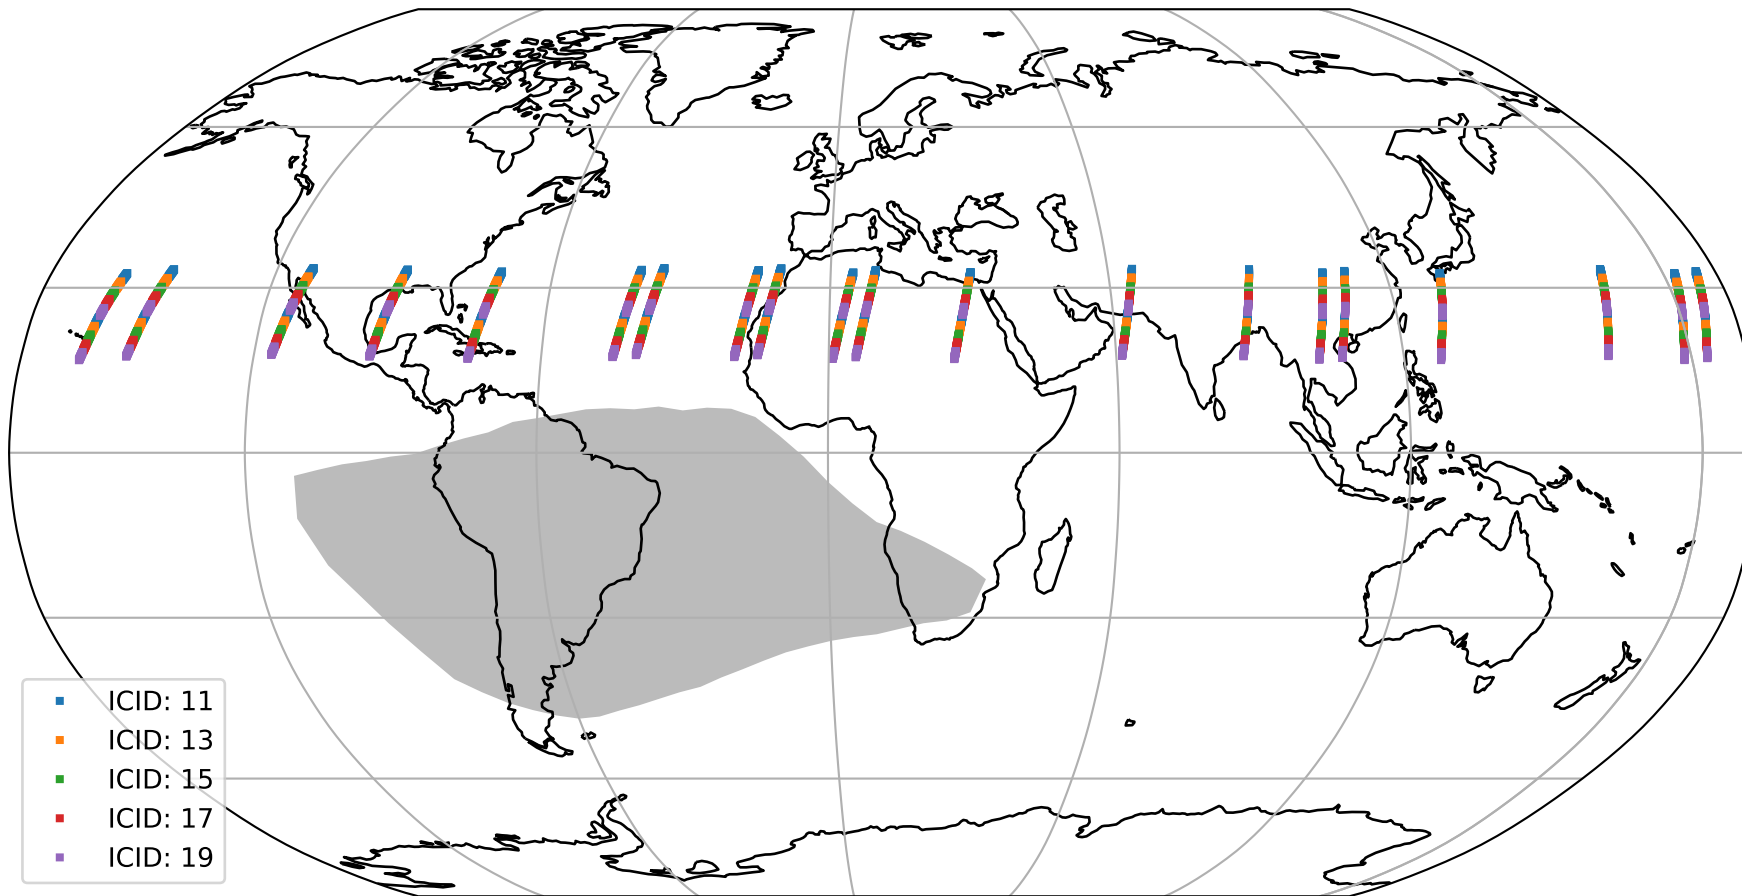

# Tropomi SWIR offset (official)

orbits : 20 in [21052, 21097]  
coverage : 2021-11-05 / 2021-11-08  
median : 27.363  $\mu\text{V}$   
spread : 13.964  $\mu\text{V}$   
created : 2023-08-21T15:06:58

# Tropomi SWIR offset (official)

orbits : 20 in [21052, 21097]  
coverage : 2021-11-05 / 2021-11-08  
median : -0.060565 mV  
spread : 0.40706 mV  
created : 2023-08-21T15:06:58

value compared with SWIR offset CKD

# Tropomi SWIR offset (official) ground-tracks of Sentinel-5P

orbits : 20 in [21052, 21097]  
coverage : 2021-11-05 / 2021-11-08  
created : 2023-08-21T15:06:58

# Tropomi SWIR offset (official)

orbits : [2827, 21097]  
coverage : 2018-04-30 / 2021-11-08  
created : 2023-08-21T15:06:59