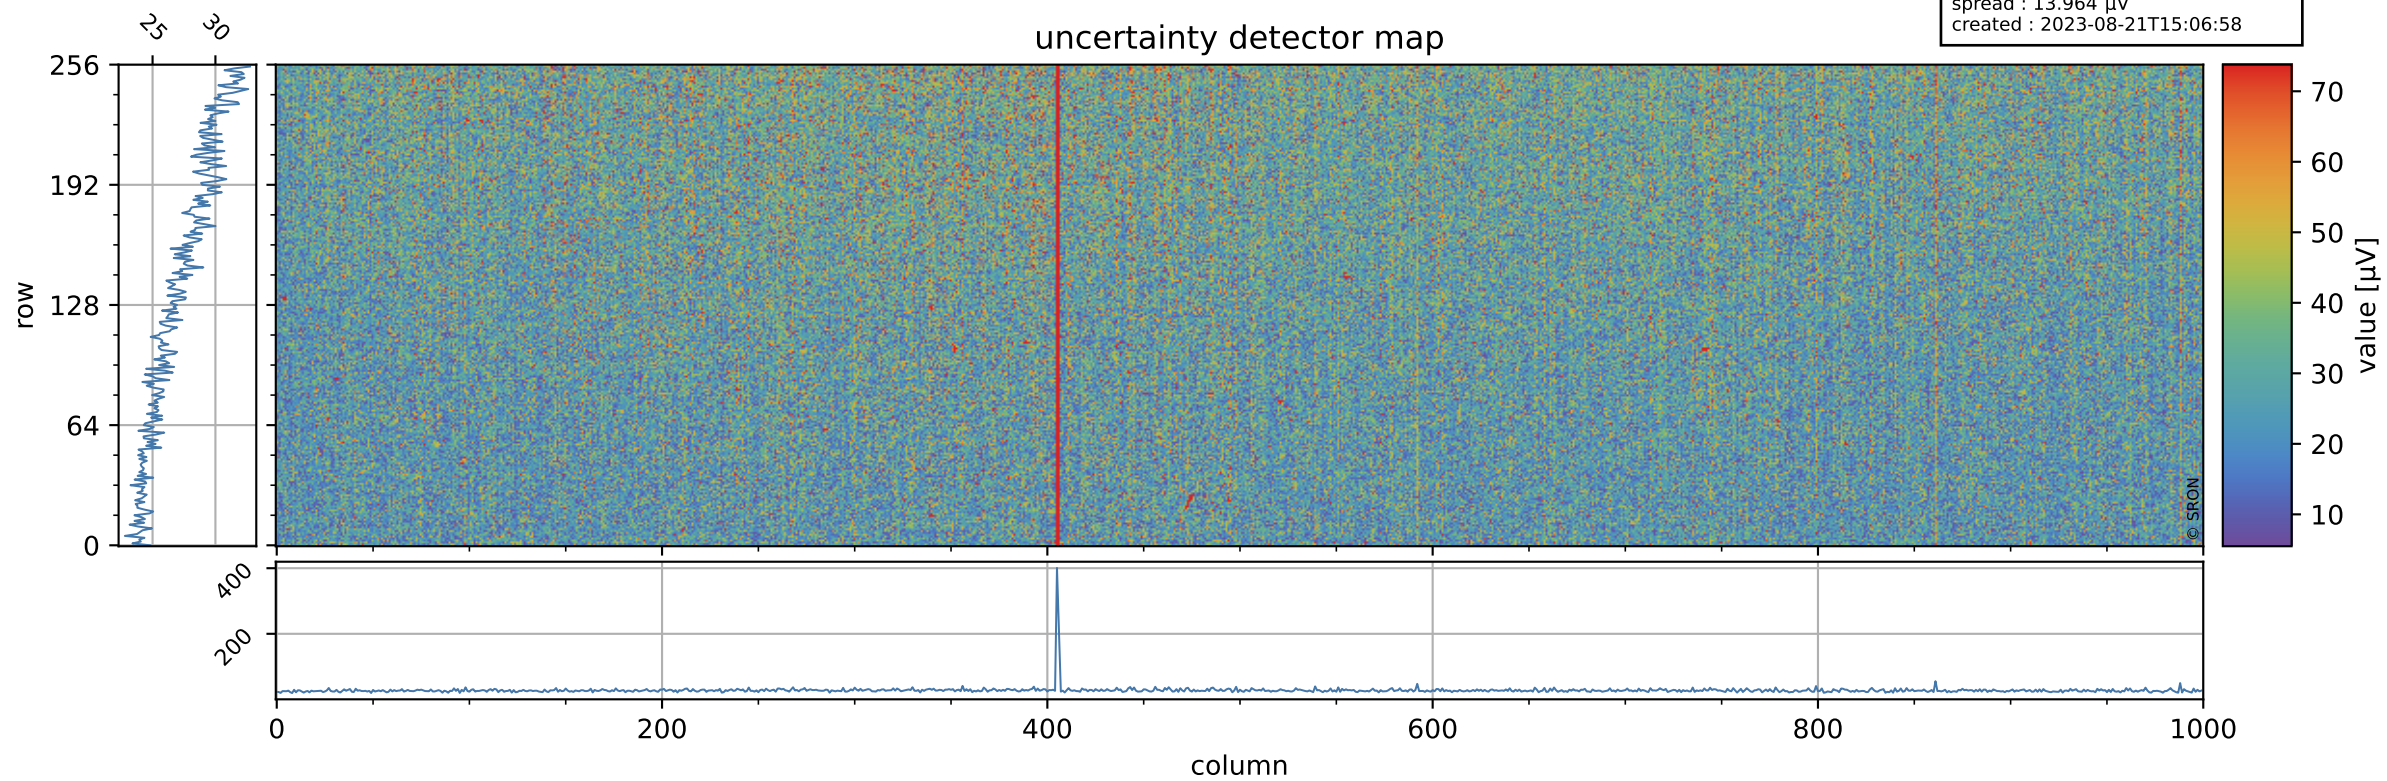

# Tropomi SWIR offset (official)

orbits : 20 in [21052, 21097]  
coverage : 2021-11-05 / 2021-11-08  
median : 0.52596 V  
spread : 0.035914 V  
created : 2023-08-21T15:06:57

## value detector map

# Tropomi SWIR offset (official)

orbits : 20 in [21052, 21097]  
coverage : 2021-11-05 / 2021-11-08  
median : 27.363  $\mu\text{V}$   
spread : 13.964  $\mu\text{V}$   
created : 2023-08-21T15:06:58

# Tropomi SWIR offset (official) ground-tracks of Sentinel-5P

orbits : 20 in [21052, 21097]  
coverage : 2021-11-05 / 2021-11-08  
created : 2023-08-21T15:06:58