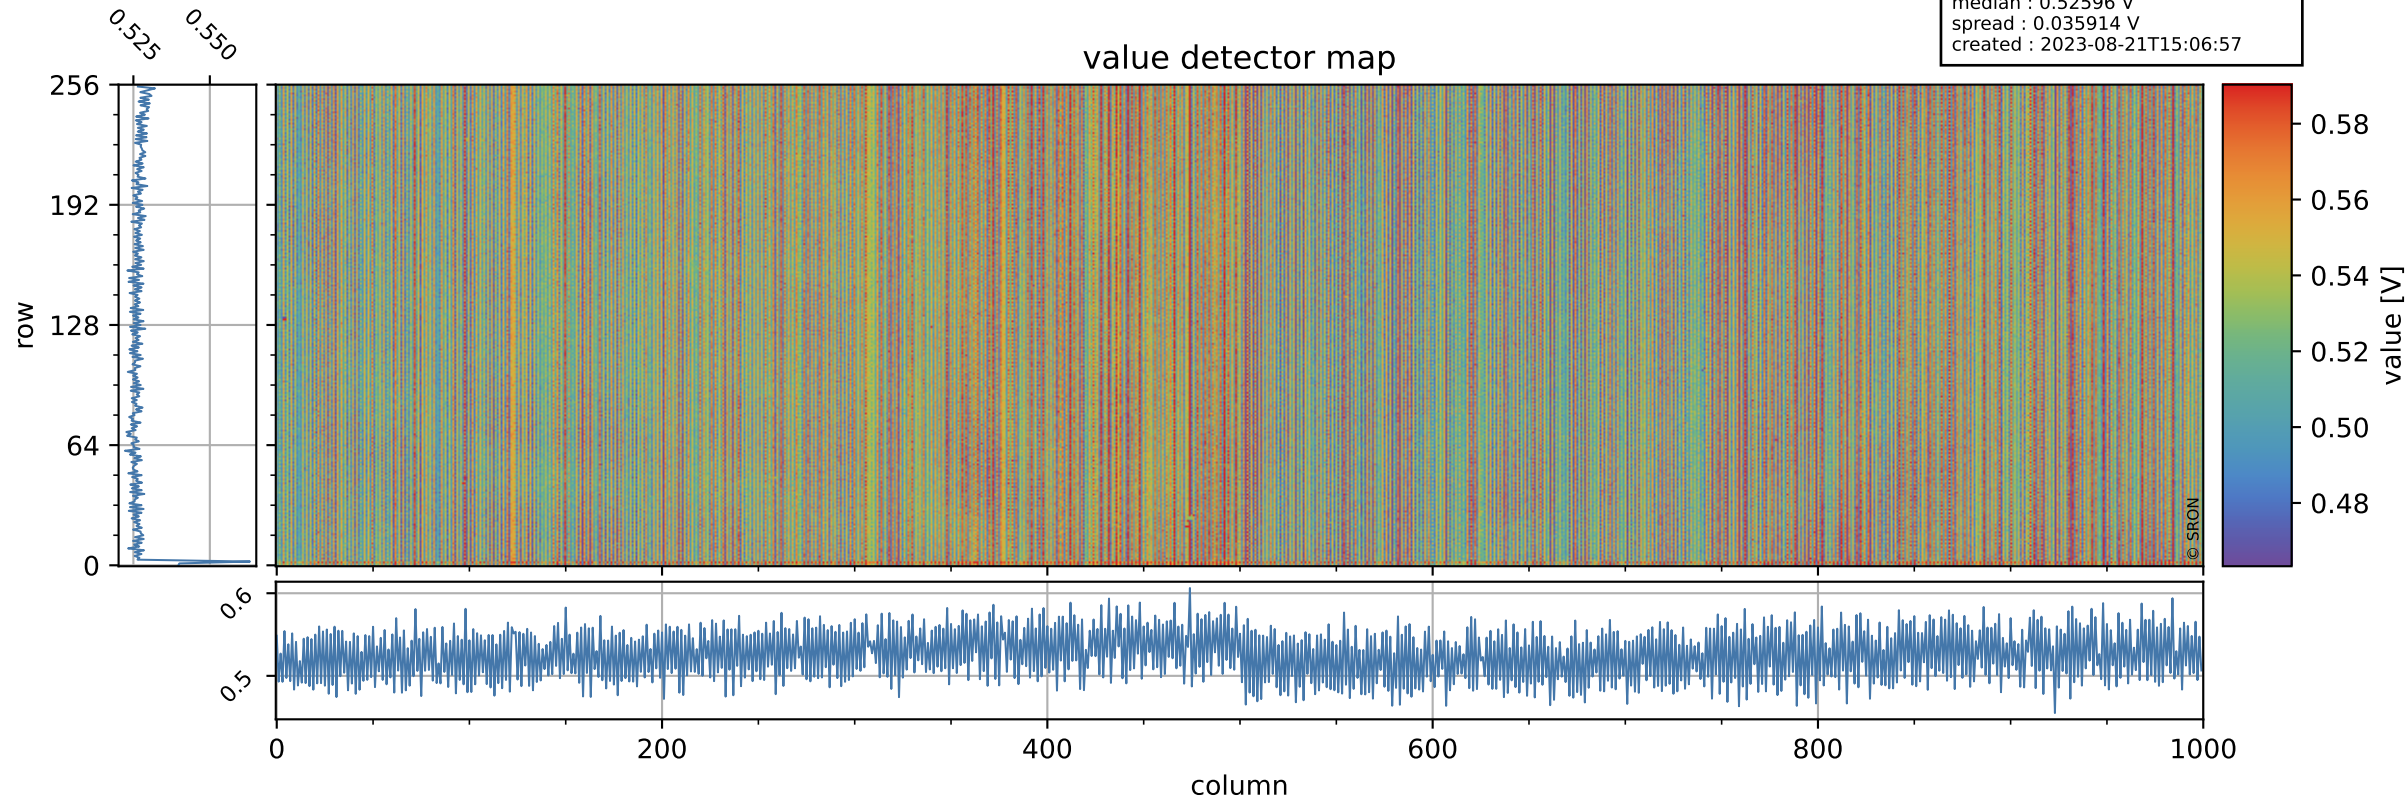

# Tropomi SWIR offset (official)

orbits : 20 in [21052, 21097]  
coverage : 2021-11-05 / 2021-11-08  
median : 0.52596 V  
spread : 0.035914 V  
created : 2023-08-21T15:06:57

## value detector map

# Tropomi SWIR offset (official)

orbits : 20 in [21052, 21097]  
coverage : 2021-11-05 / 2021-11-08  
median : 27.363  $\mu\text{V}$   
spread : 13.964  $\mu\text{V}$   
created : 2023-08-21T15:06:58

# Tropomi SWIR offset (official) ground-tracks of Sentinel-5P

orbits : 20 in [21052, 21097]  
coverage : 2021-11-05 / 2021-11-08  
created : 2023-08-21T15:06:58