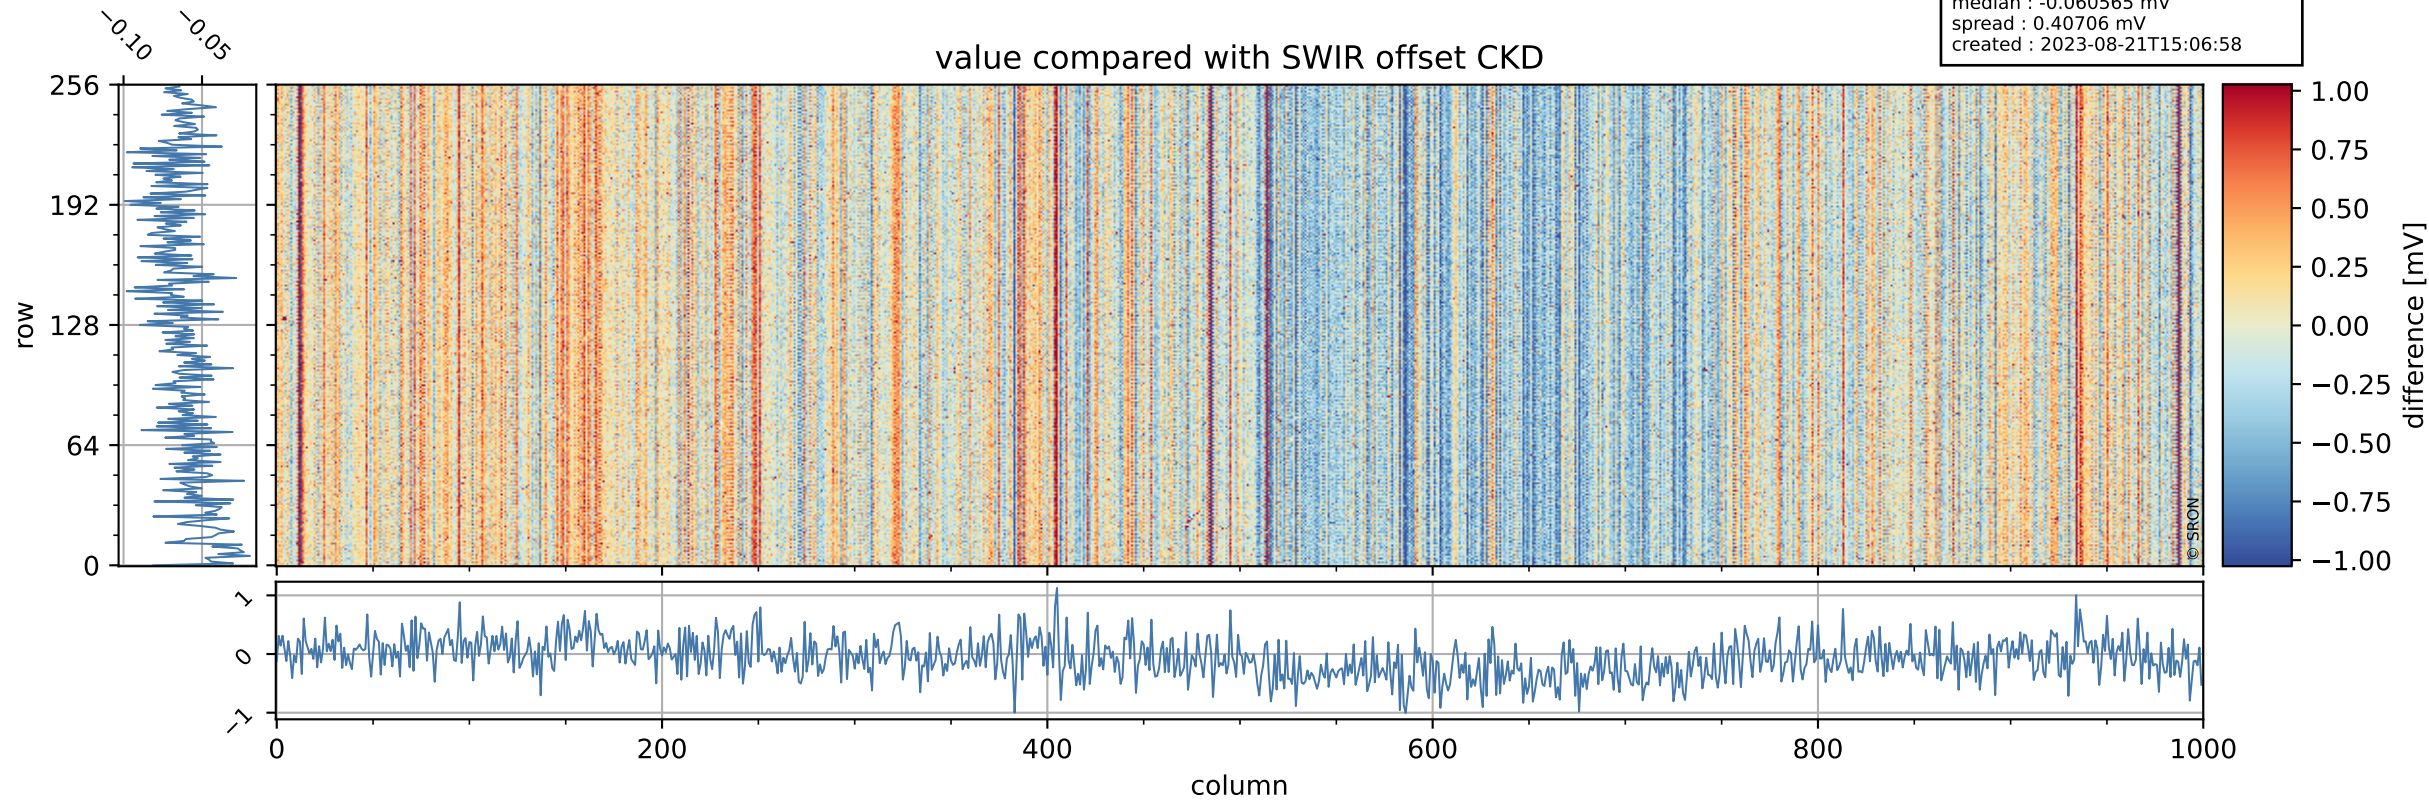

## value detector map

# Tropomi SWIR offset (official)

orbits : 20 in [21052, 21097]  
coverage : 2021-11-05 / 2021-11-08  
median : 27.363  $\mu\text{V}$   
spread : 13.964  $\mu\text{V}$   
created : 2023-08-21T15:06:58

# Tropomi SWIR offset (official)

orbits : 20 in [21052, 21097]  
coverage : 2021-11-05 / 2021-11-08  
median : -0.060565 mV  
spread : 0.40706 mV  
created : 2023-08-21T15:06:58

value compared with SWIR offset CKD

# Tropomi SWIR offset (official) ground-tracks of Sentinel-5P

orbits : 20 in [21052, 21097]  
coverage : 2021-11-05 / 2021-11-08  
created : 2023-08-21T15:06:58