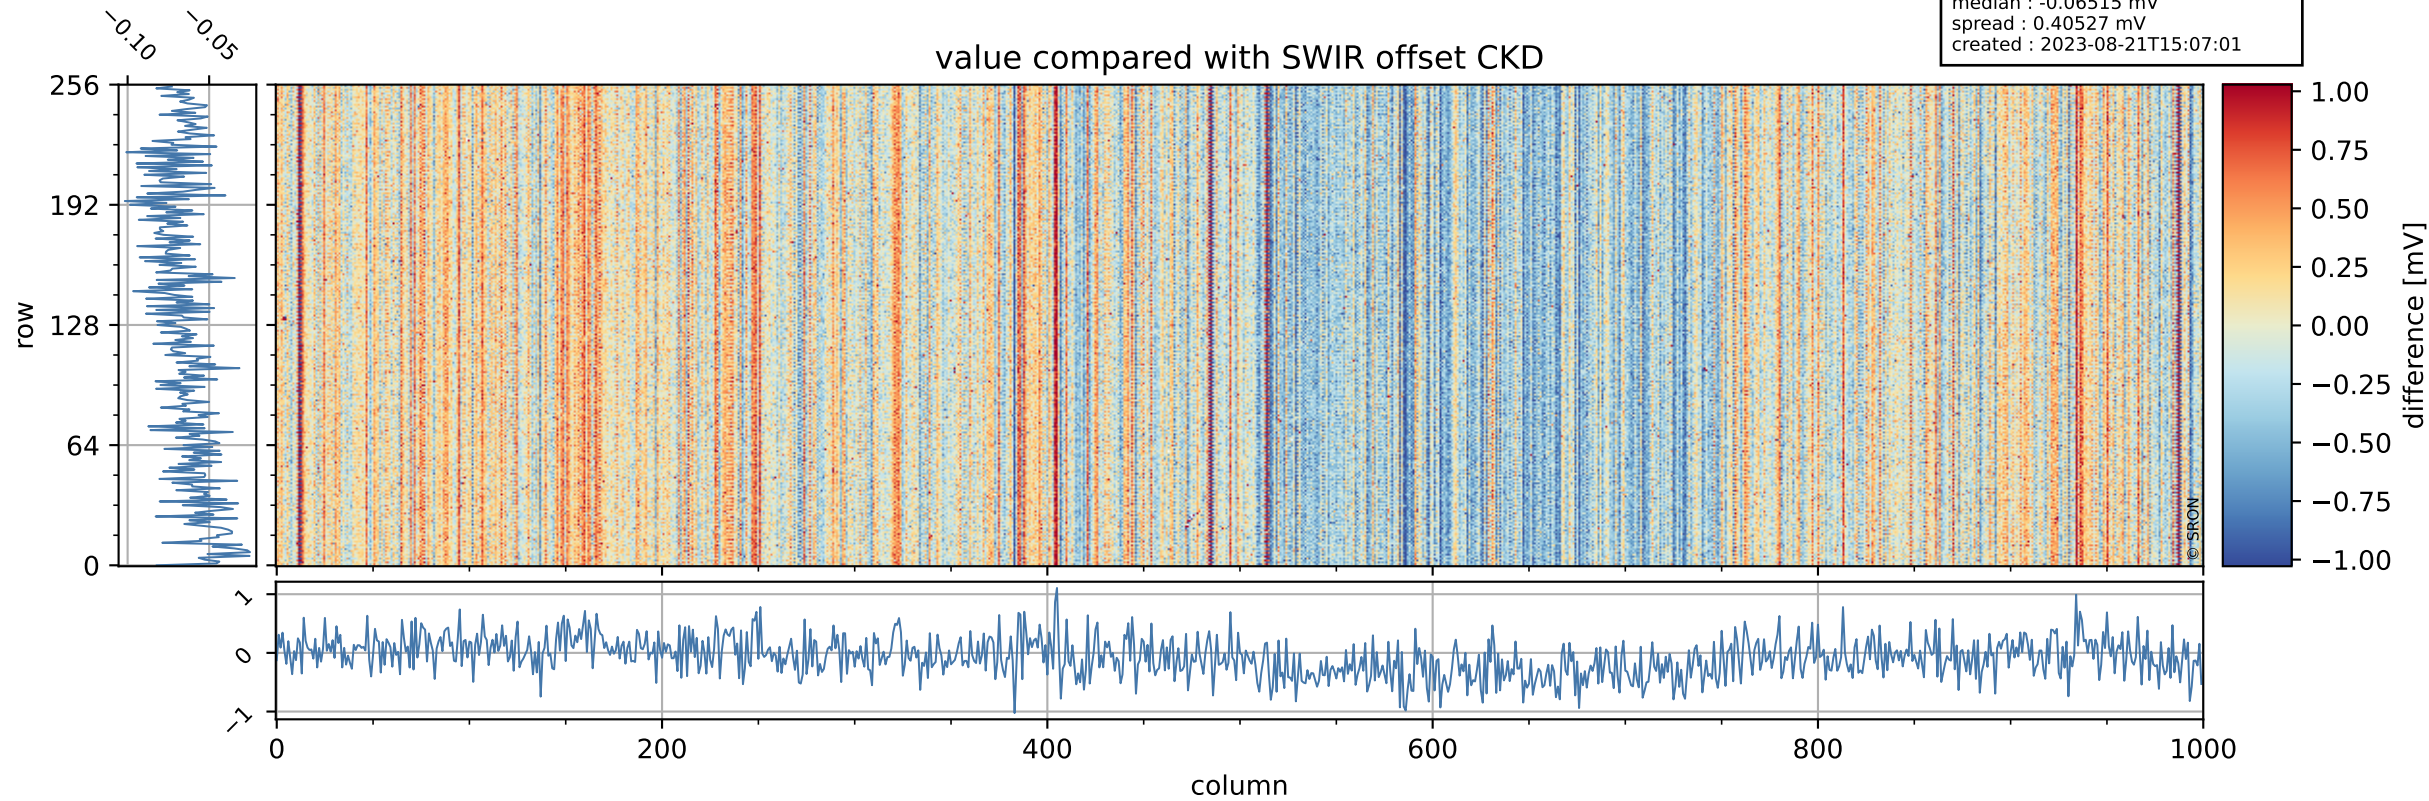

## value detector map

# Tropomi SWIR offset (official)

orbits : 19 in [21067, 21112]  
coverage : 2021-11-06 / 2021-11-09  
median : 27.895  $\mu\text{V}$   
spread : 14.151  $\mu\text{V}$   
created : 2023-08-21T15:07:00

# Tropomi SWIR offset (official)

orbits : 19 in [21067, 21112]  
coverage : 2021-11-06 / 2021-11-09  
median : -0.06515 mV  
spread : 0.40527 mV  
created : 2023-08-21T15:07:01

value compared with SWIR offset CKD

# Tropomi SWIR offset (official) ground-tracks of Sentinel-5P

orbits : 19 in [21067, 21112]  
coverage : 2021-11-06 / 2021-11-09  
created : 2023-08-21T15:07:01