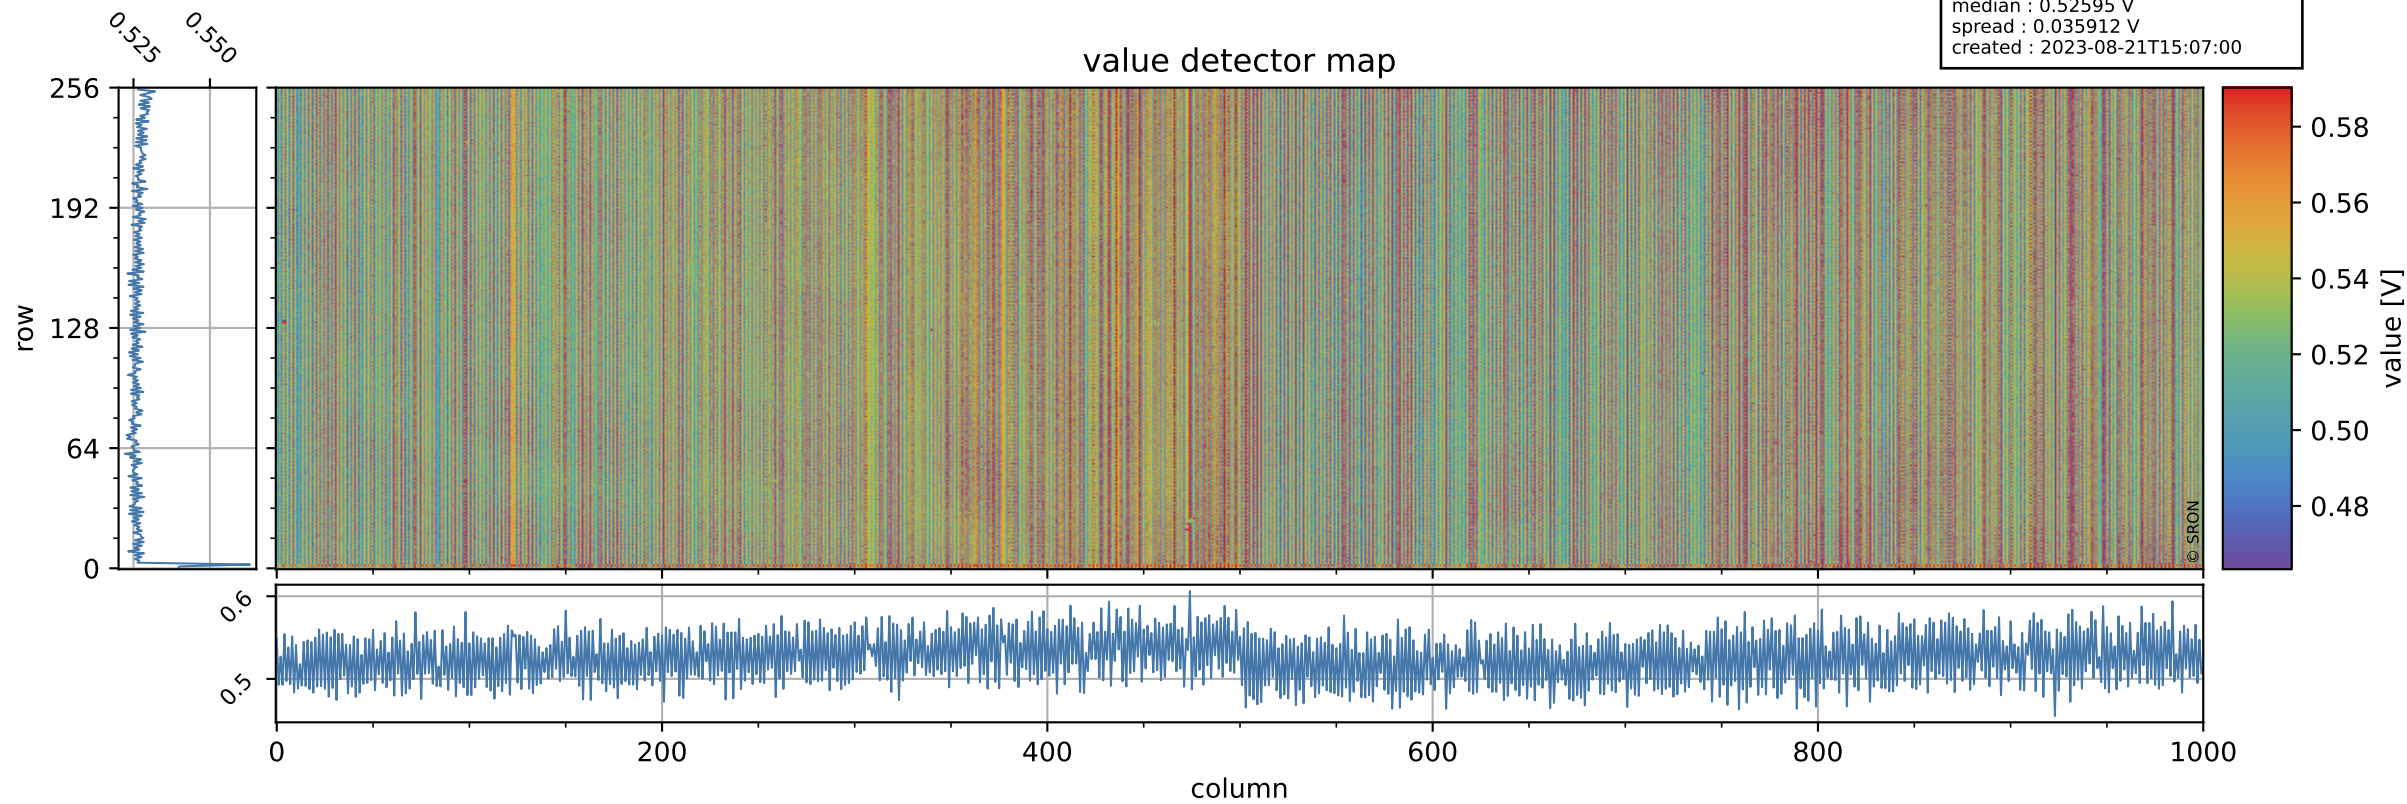

# Tropomi SWIR offset (official)

orbits : 19 in [21067, 21112]  
coverage : 2021-11-06 / 2021-11-09  
median : 0.52595 V  
spread : 0.035912 V  
created : 2023-08-21T15:07:00

## value detector map

# Tropomi SWIR offset (official)

orbits : 19 in [21067, 21112]  
coverage : 2021-11-06 / 2021-11-09  
median : 27.895  $\mu\text{V}$   
spread : 14.151  $\mu\text{V}$   
created : 2023-08-21T15:07:00

# Tropomi SWIR offset (official) ground-tracks of Sentinel-5P

orbits : 19 in [21067, 21112]  
coverage : 2021-11-06 / 2021-11-09  
created : 2023-08-21T15:07:01