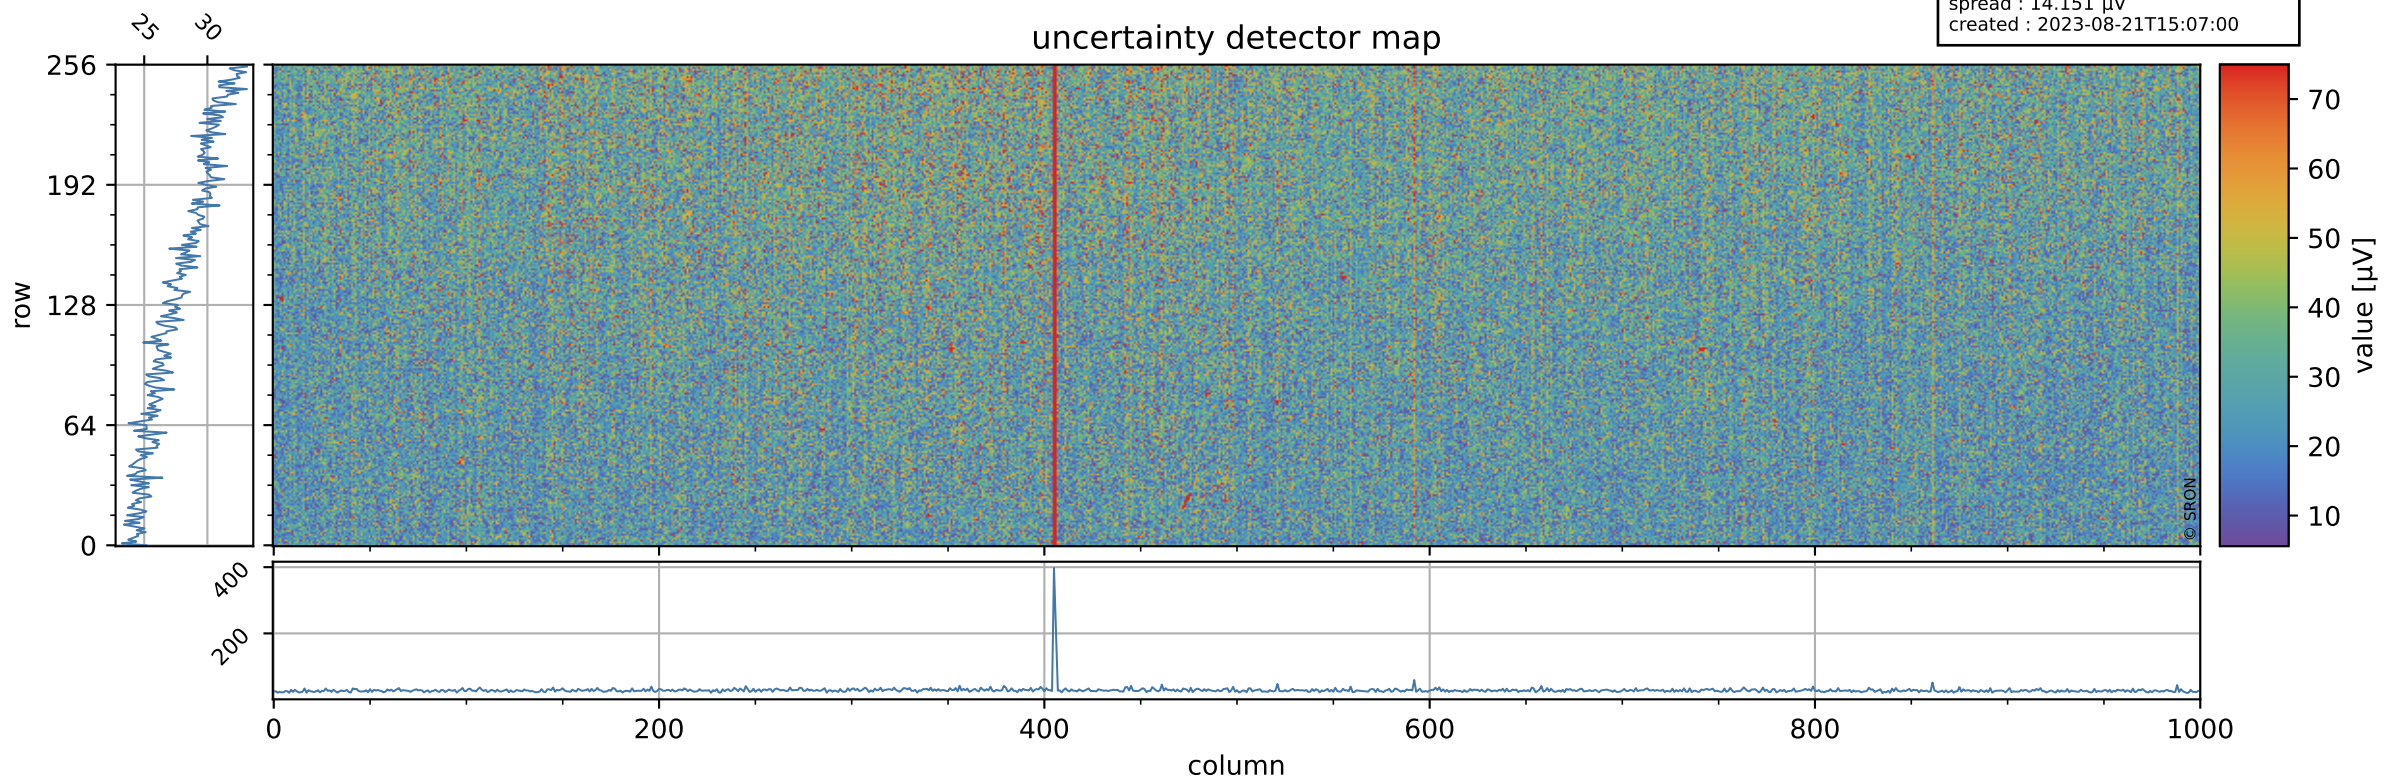

# Tropomi SWIR offset (official)

orbits : 19 in [21067, 21112]  
coverage : 2021-11-06 / 2021-11-09  
median : 0.52595 V  
spread : 0.035912 V  
created : 2023-08-21T15:07:00

## value detector map

# Tropomi SWIR offset (official)

orbits : 19 in [21067, 21112]  
coverage : 2021-11-06 / 2021-11-09  
median : 27.895  $\mu\text{V}$   
spread : 14.151  $\mu\text{V}$   
created : 2023-08-21T15:07:00

# Tropomi SWIR offset (official) ground-tracks of Sentinel-5P

orbits : 19 in [21067, 21112]  
coverage : 2021-11-06 / 2021-11-09  
created : 2023-08-21T15:07:01