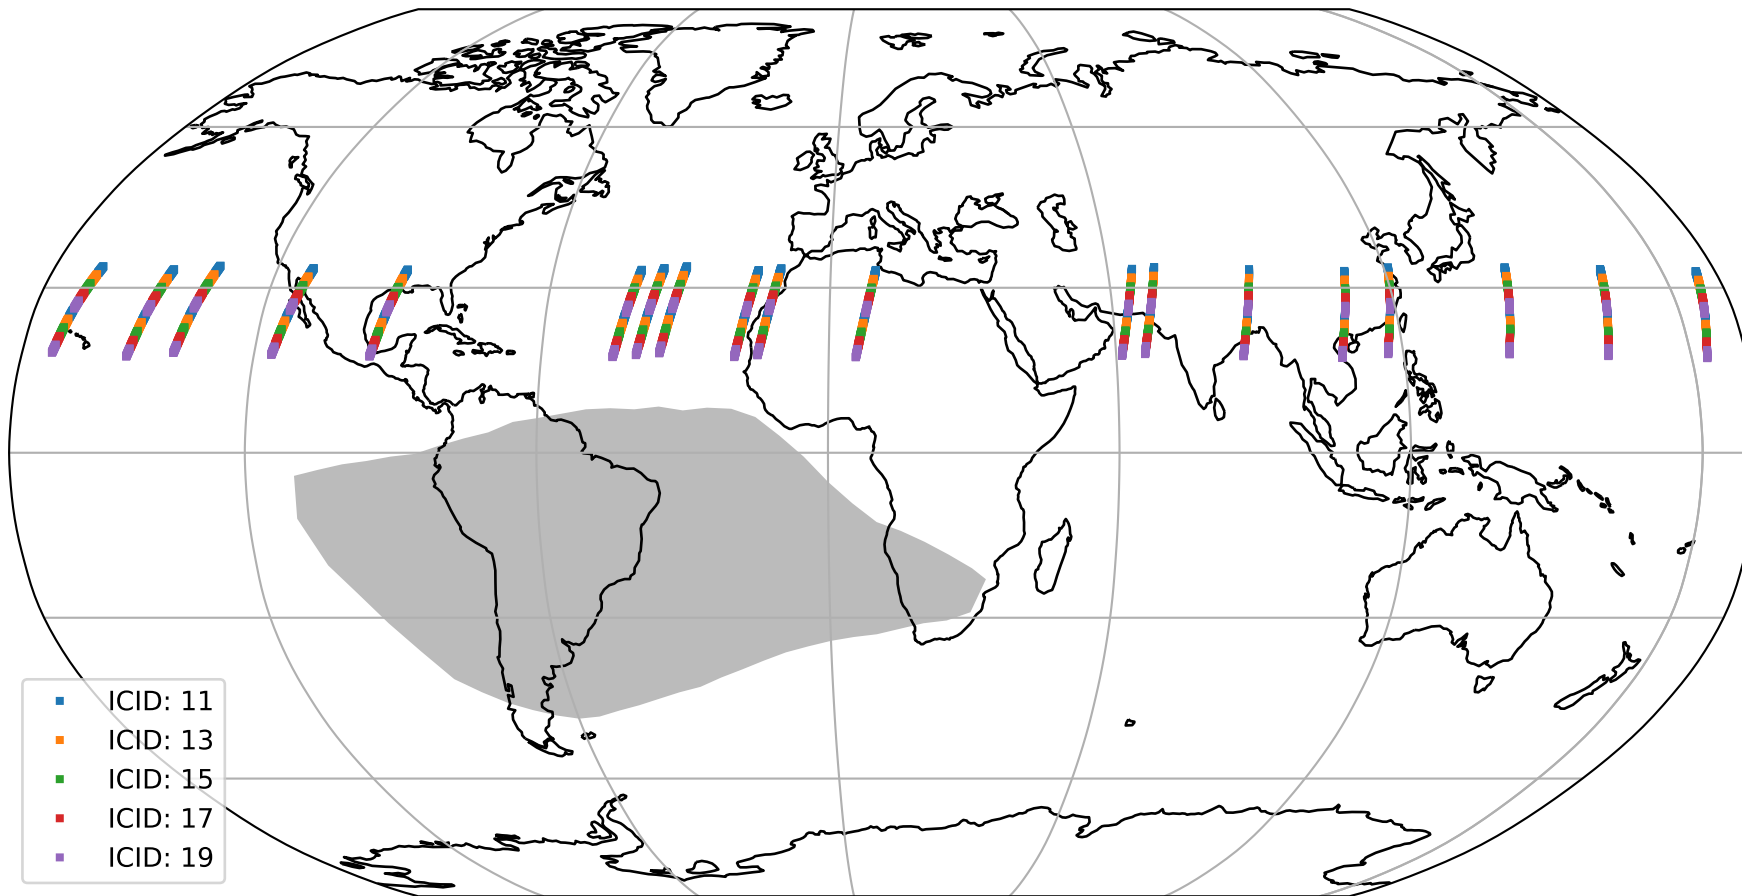

# Tropomi SWIR offset (official)

orbits : 19 in [21067, 21112]  
coverage : 2021-11-06 / 2021-11-09  
median : 27.895  $\mu\text{V}$   
spread : 14.151  $\mu\text{V}$   
created : 2023-08-21T15:07:00

# Tropomi SWIR offset (official)

orbits : 19 in [21067, 21112]  
coverage : 2021-11-06 / 2021-11-09  
median : -0.06515 mV  
spread : 0.40527 mV  
created : 2023-08-21T15:07:01

value compared with SWIR offset CKD

# Tropomi SWIR offset (official) ground-tracks of Sentinel-5P

orbits : 19 in [21067, 21112]  
coverage : 2021-11-06 / 2021-11-09  
created : 2023-08-21T15:07:01

# Tropomi SWIR offset (official)

orbits : [2827, 21112]  
coverage : 2018-04-30 / 2021-11-09  
created : 2023-08-21T15:07:02