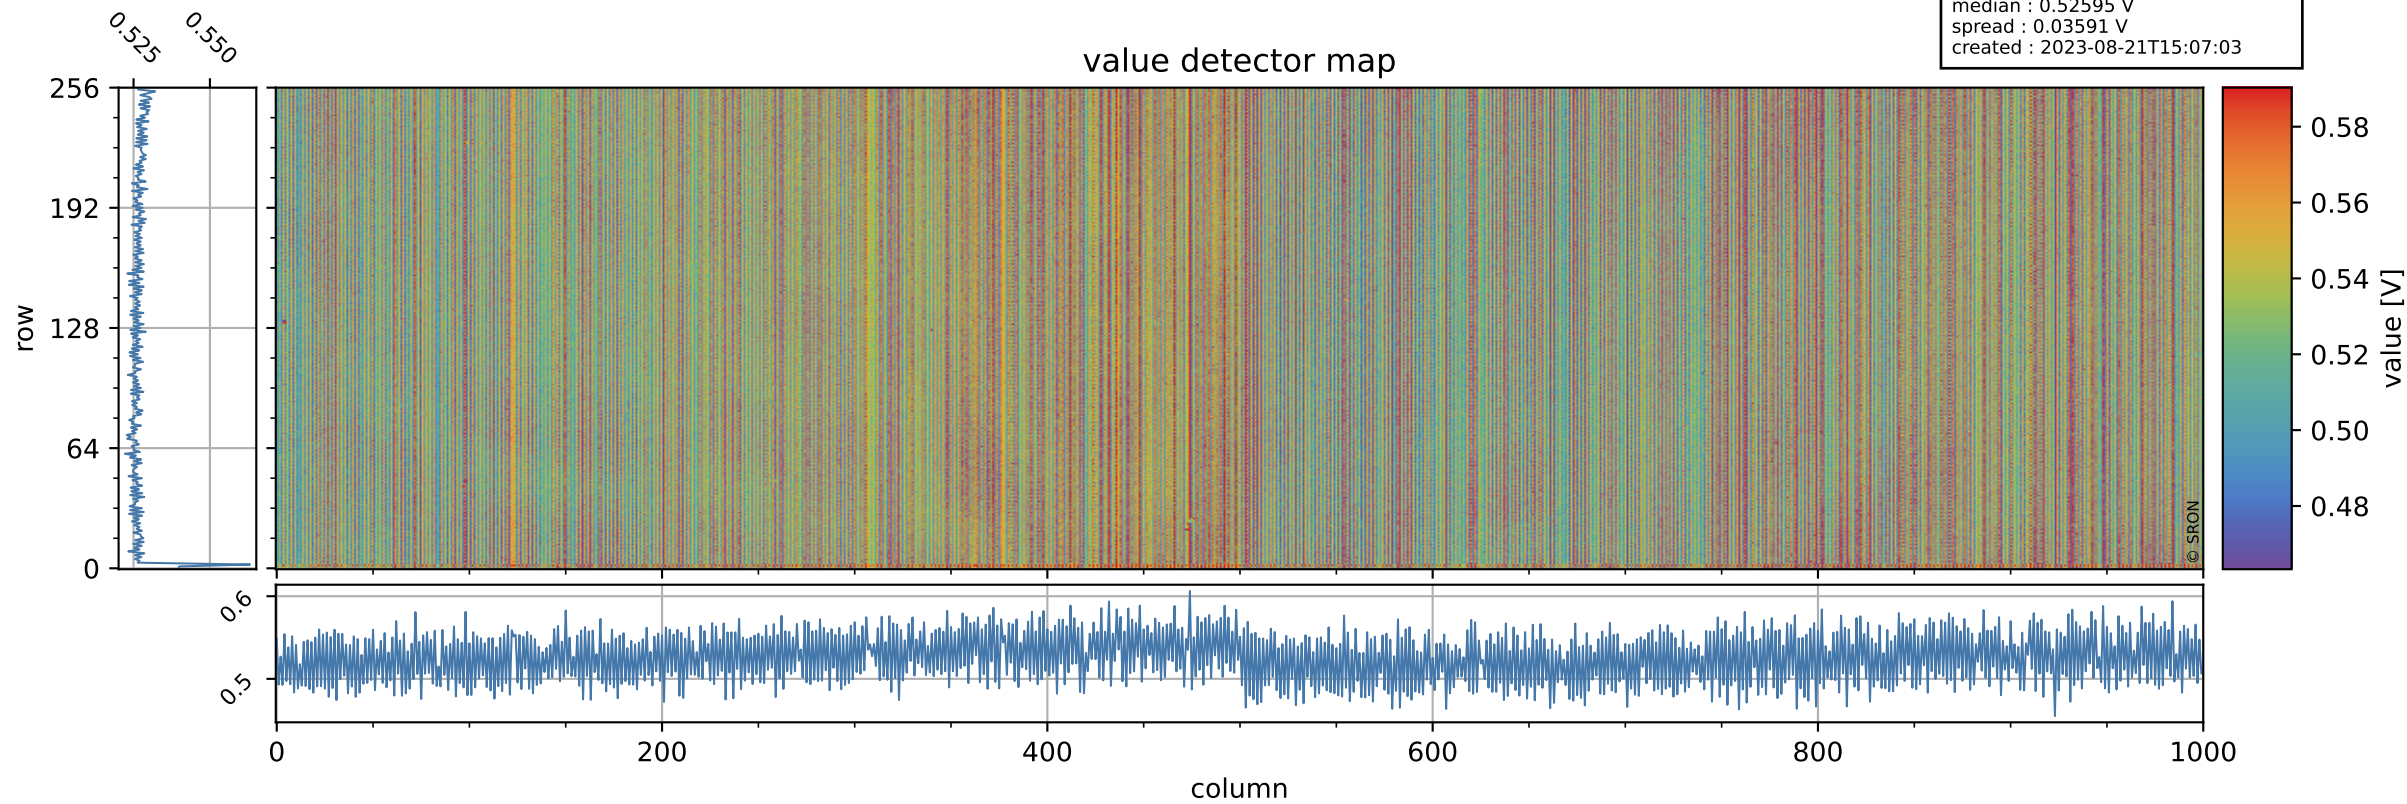

# Tropomi SWIR offset (official)

orbits : 20 in [21082, 21127]  
coverage : 2021-11-07 / 2021-11-10  
median : 0.52595 V  
spread : 0.03591 V  
created : 2023-08-21T15:07:03

## value detector map

# Tropomi SWIR offset (official)

orbits : 20 in [21082, 21127]  
coverage : 2021-11-07 / 2021-11-10  
median : 28.44  $\mu\text{V}$   
spread : 14.45  $\mu\text{V}$   
created : 2023-08-21T15:07:04

# Tropomi SWIR offset (official) ground-tracks of Sentinel-5P

orbits : 20 in [21082, 21127]  
coverage : 2021-11-07 / 2021-11-10  
created : 2023-08-21T15:07:04