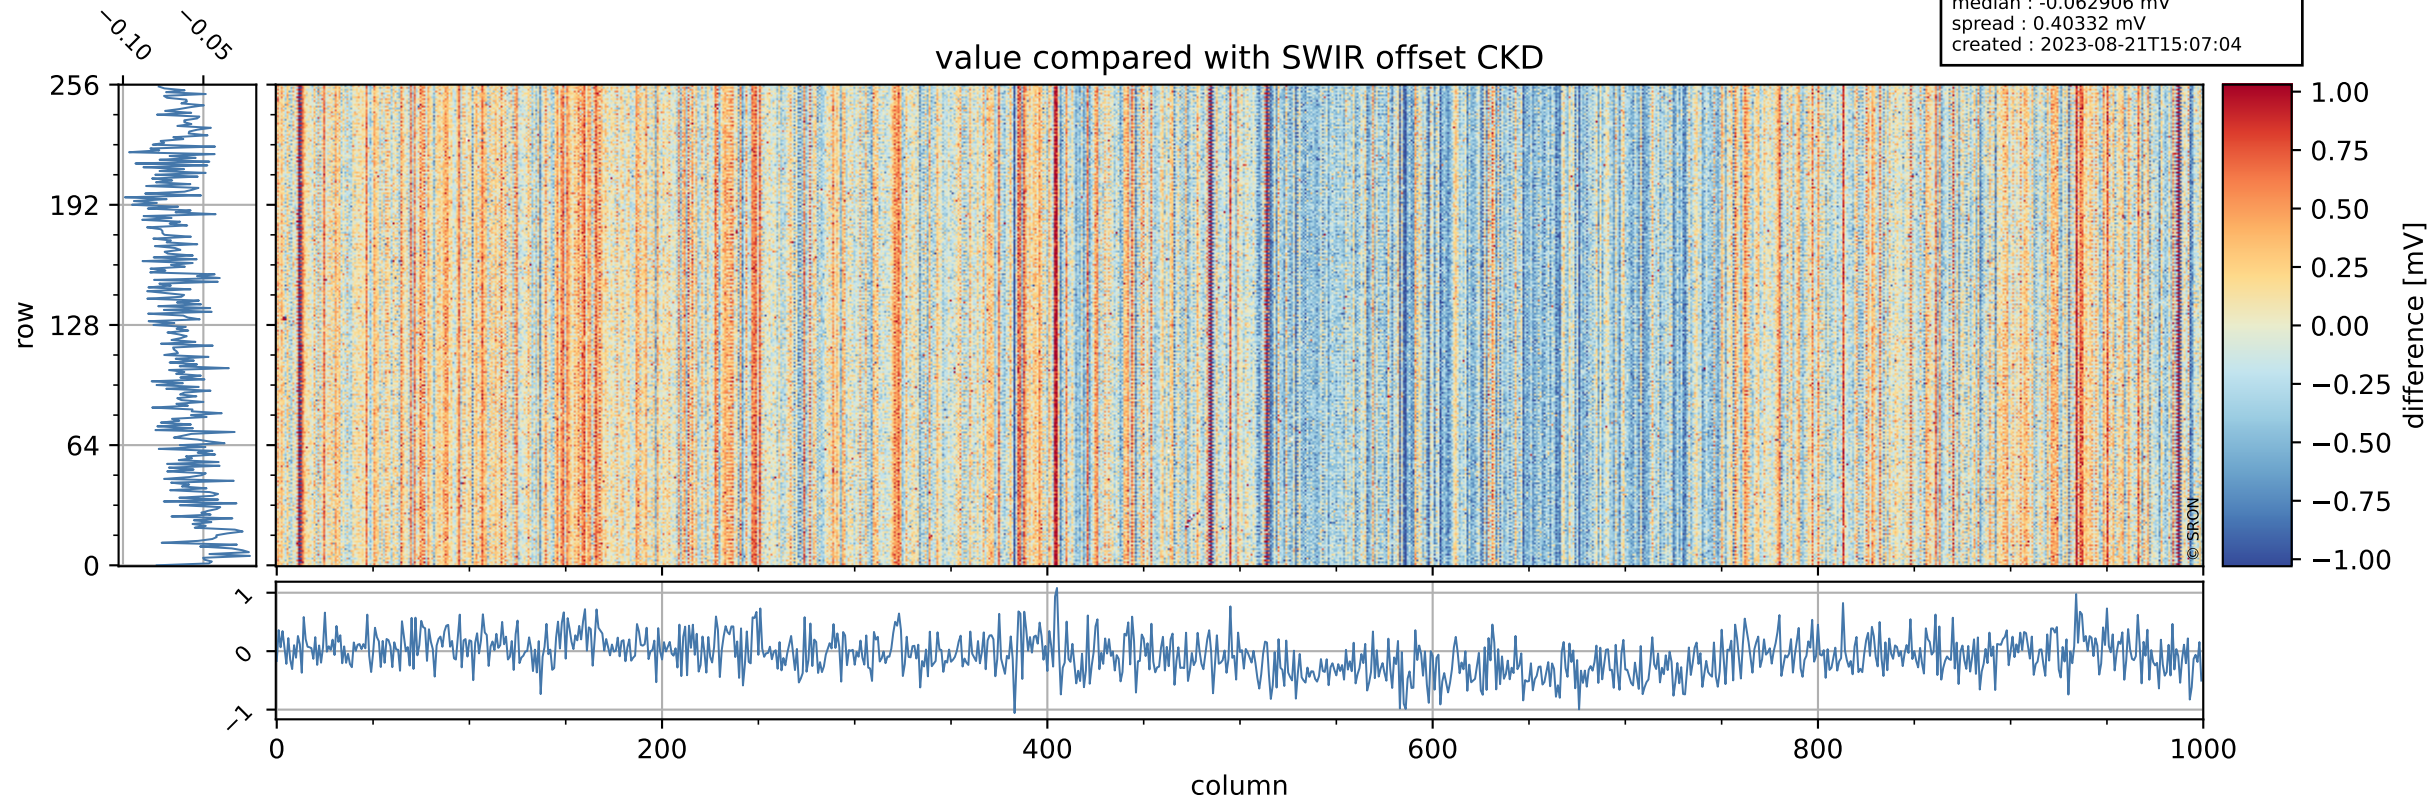

## value detector map

# Tropomi SWIR offset (official)

orbits : 20 in [21082, 21127]  
coverage : 2021-11-07 / 2021-11-10  
median : 28.44  $\mu\text{V}$   
spread : 14.45  $\mu\text{V}$   
created : 2023-08-21T15:07:04

# Tropomi SWIR offset (official)

orbits : 20 in [21082, 21127]  
coverage : 2021-11-07 / 2021-11-10  
median : -0.062906 mV  
spread : 0.40332 mV  
created : 2023-08-21T15:07:04

value compared with SWIR offset CKD

# Tropomi SWIR offset (official) ground-tracks of Sentinel-5P

orbits : 20 in [21082, 21127]  
coverage : 2021-11-07 / 2021-11-10  
created : 2023-08-21T15:07:04