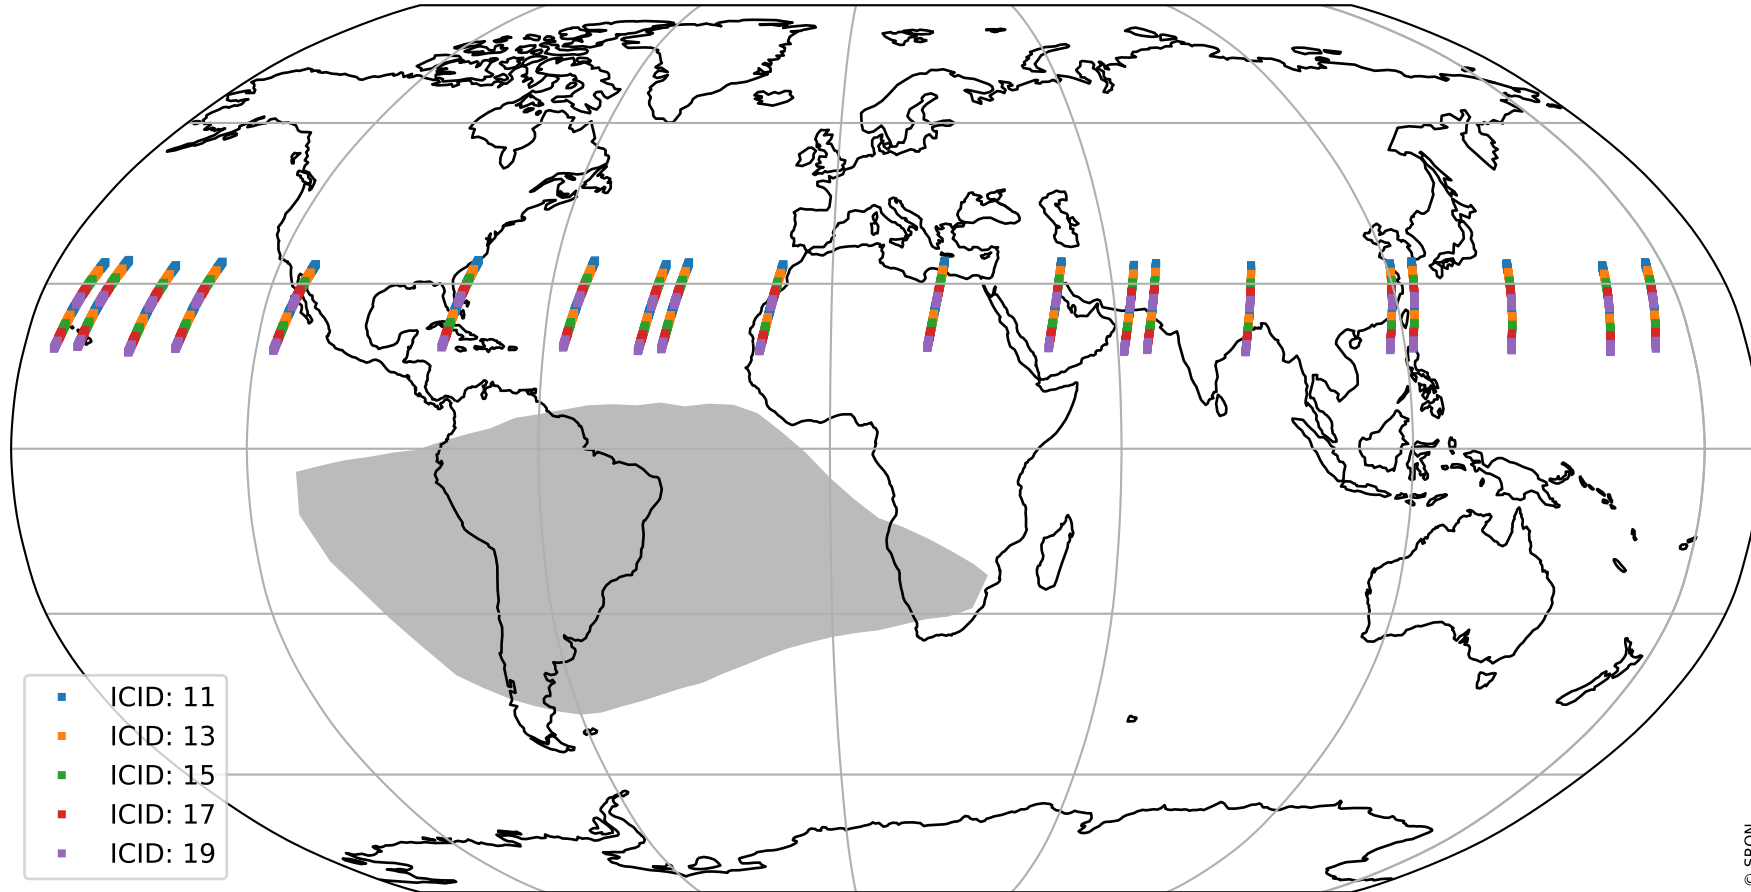

# Tropomi SWIR offset (official)

orbits : 20 in [21082, 21127]  
coverage : 2021-11-07 / 2021-11-10  
median : 28.44  $\mu\text{V}$   
spread : 14.45  $\mu\text{V}$   
created : 2023-08-21T15:07:04

# Tropomi SWIR offset (official)

orbits : 20 in [21082, 21127]  
coverage : 2021-11-07 / 2021-11-10  
median : -0.062906 mV  
spread : 0.40332 mV  
created : 2023-08-21T15:07:04

value compared with SWIR offset CKD

# Tropomi SWIR offset (official) ground-tracks of Sentinel-5P

orbits : 20 in [21082, 21127]  
coverage : 2021-11-07 / 2021-11-10  
created : 2023-08-21T15:07:04

# Tropomi SWIR offset (official)

orbits : [2827, 21127]  
coverage : 2018-04-30 / 2021-11-10  
created : 2023-08-21T15:07:05