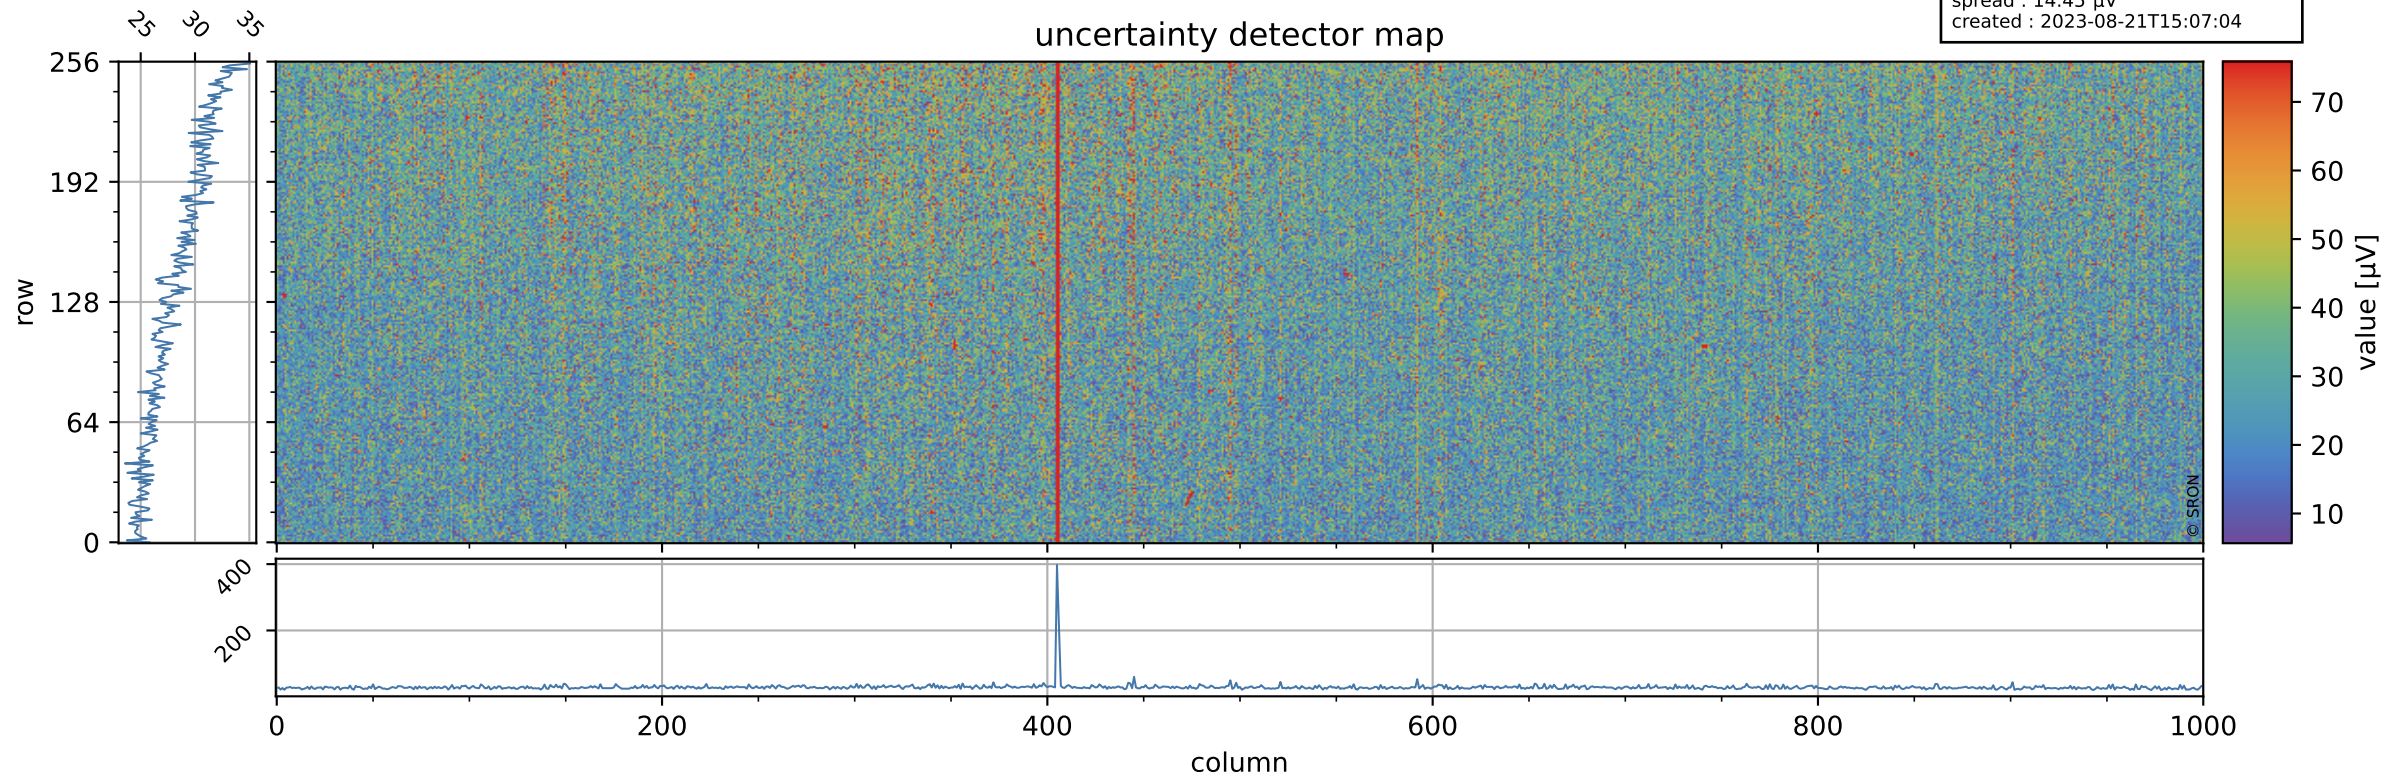

# Tropomi SWIR offset (official)

orbits : 20 in [21082, 21127]  
coverage : 2021-11-07 / 2021-11-10  
median : 0.52595 V  
spread : 0.03591 V  
created : 2023-08-21T15:07:03

## value detector map

# Tropomi SWIR offset (official)

orbits : 20 in [21082, 21127]  
coverage : 2021-11-07 / 2021-11-10  
median : 28.44  $\mu\text{V}$   
spread : 14.45  $\mu\text{V}$   
created : 2023-08-21T15:07:04

# Tropomi SWIR offset (official) ground-tracks of Sentinel-5P

orbits : 20 in [21082, 21127]  
coverage : 2021-11-07 / 2021-11-10  
created : 2023-08-21T15:07:04