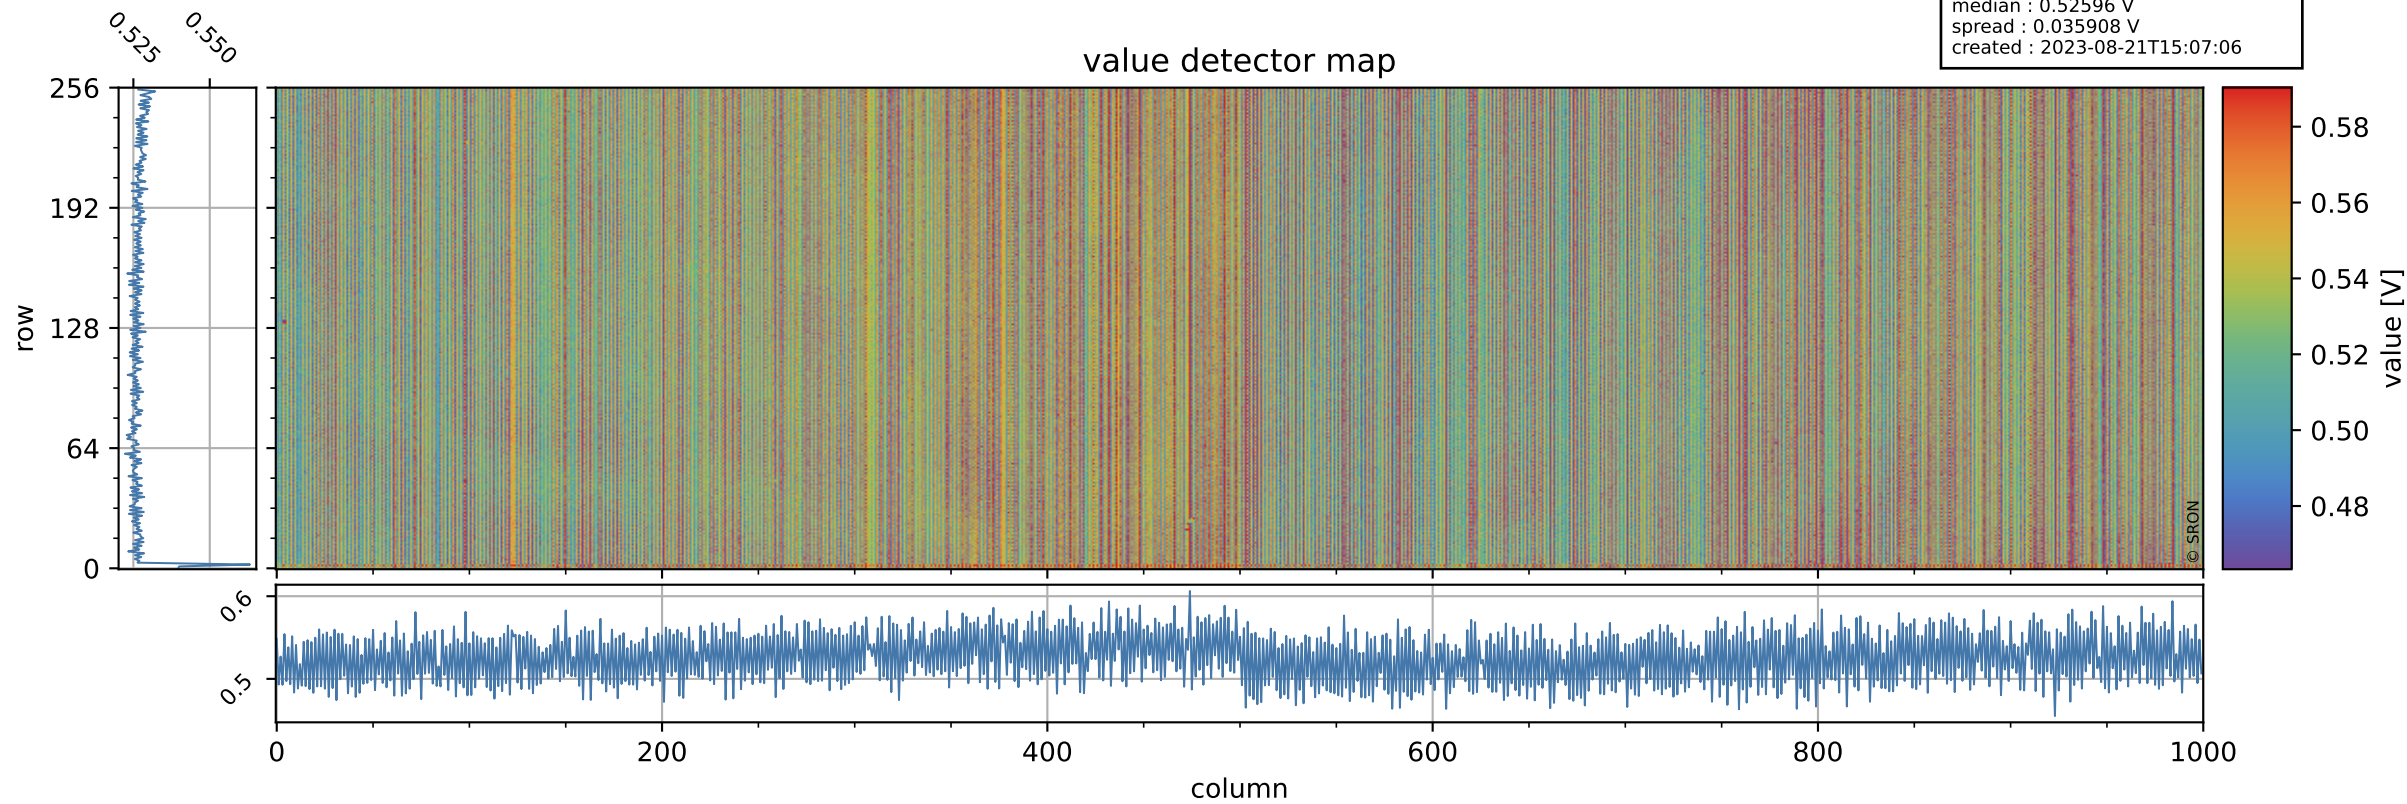

# Tropomi SWIR offset (official)

orbits : 19 in [21097, 21142]  
coverage : 2021-11-08 / 2021-11-11  
median : 0.52596 V  
spread : 0.035908 V  
created : 2023-08-21T15:07:06

## value detector map

# Tropomi SWIR offset (official)

orbits : 19 in [21097, 21142]  
coverage : 2021-11-08 / 2021-11-11  
median : 28.673  $\mu\text{V}$   
spread : 14.533  $\mu\text{V}$   
created : 2023-08-21T15:07:06

# Tropomi SWIR offset (official) ground-tracks of Sentinel-5P

orbits : 19 in [21097, 21142]  
coverage : 2021-11-08 / 2021-11-11  
created : 2023-08-21T15:07:07