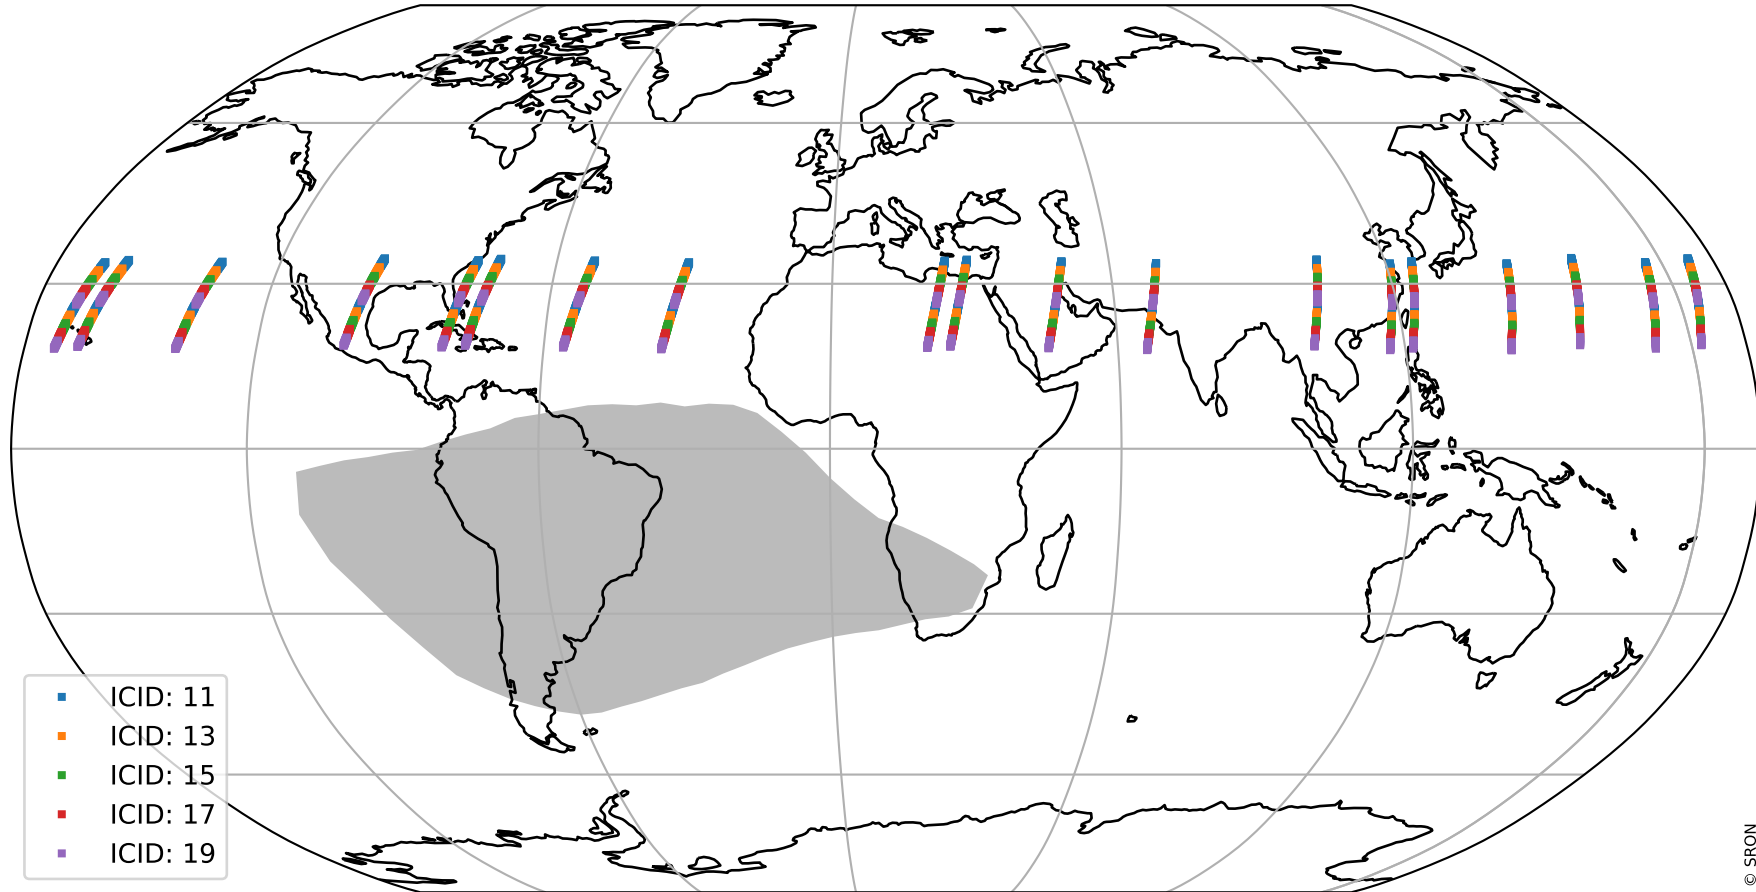

# Tropomi SWIR offset (official)

orbits : 19 in [21097, 21142]  
coverage : 2021-11-08 / 2021-11-11  
median : 28.673  $\mu\text{V}$   
spread : 14.533  $\mu\text{V}$   
created : 2023-08-21T15:07:06

# Tropomi SWIR offset (official)

orbits : 19 in [21097, 21142]  
coverage : 2021-11-08 / 2021-11-11  
median : -0.048219 mV  
spread : 0.39935 mV  
created : 2023-08-21T15:07:07

value compared with SWIR offset CKD

# Tropomi SWIR offset (official) ground-tracks of Sentinel-5P

orbits : 19 in [21097, 21142]  
coverage : 2021-11-08 / 2021-11-11  
created : 2023-08-21T15:07:07

# Tropomi SWIR offset (official)

orbits : [2827, 21142]  
coverage : 2018-04-30 / 2021-11-11  
created : 2023-08-21T15:07:08