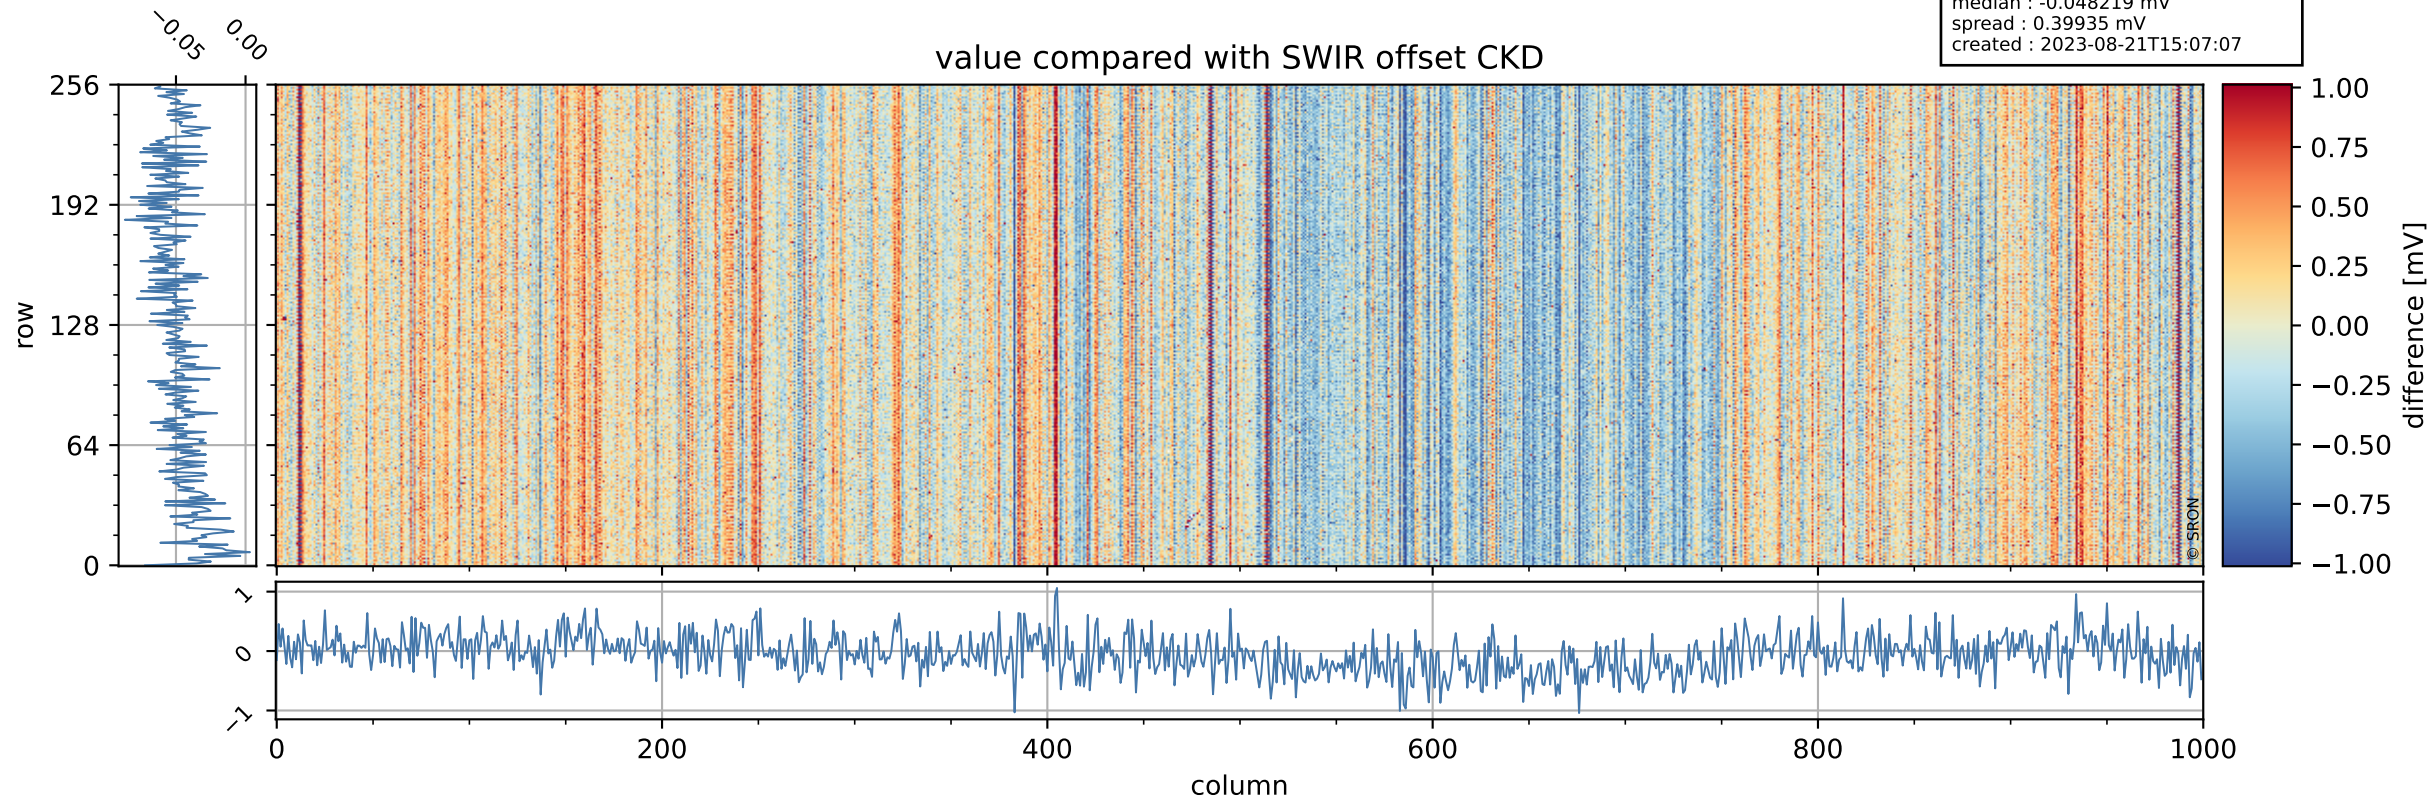

## value detector map

# Tropomi SWIR offset (official)

orbits : 19 in [21097, 21142]  
coverage : 2021-11-08 / 2021-11-11  
median : 28.673  $\mu\text{V}$   
spread : 14.533  $\mu\text{V}$   
created : 2023-08-21T15:07:06

# Tropomi SWIR offset (official)

orbits : 19 in [21097, 21142]  
coverage : 2021-11-08 / 2021-11-11  
median : -0.048219 mV  
spread : 0.39935 mV  
created : 2023-08-21T15:07:07

value compared with SWIR offset CKD

# Tropomi SWIR offset (official) ground-tracks of Sentinel-5P

orbits : 19 in [21097, 21142]  
coverage : 2021-11-08 / 2021-11-11  
created : 2023-08-21T15:07:07