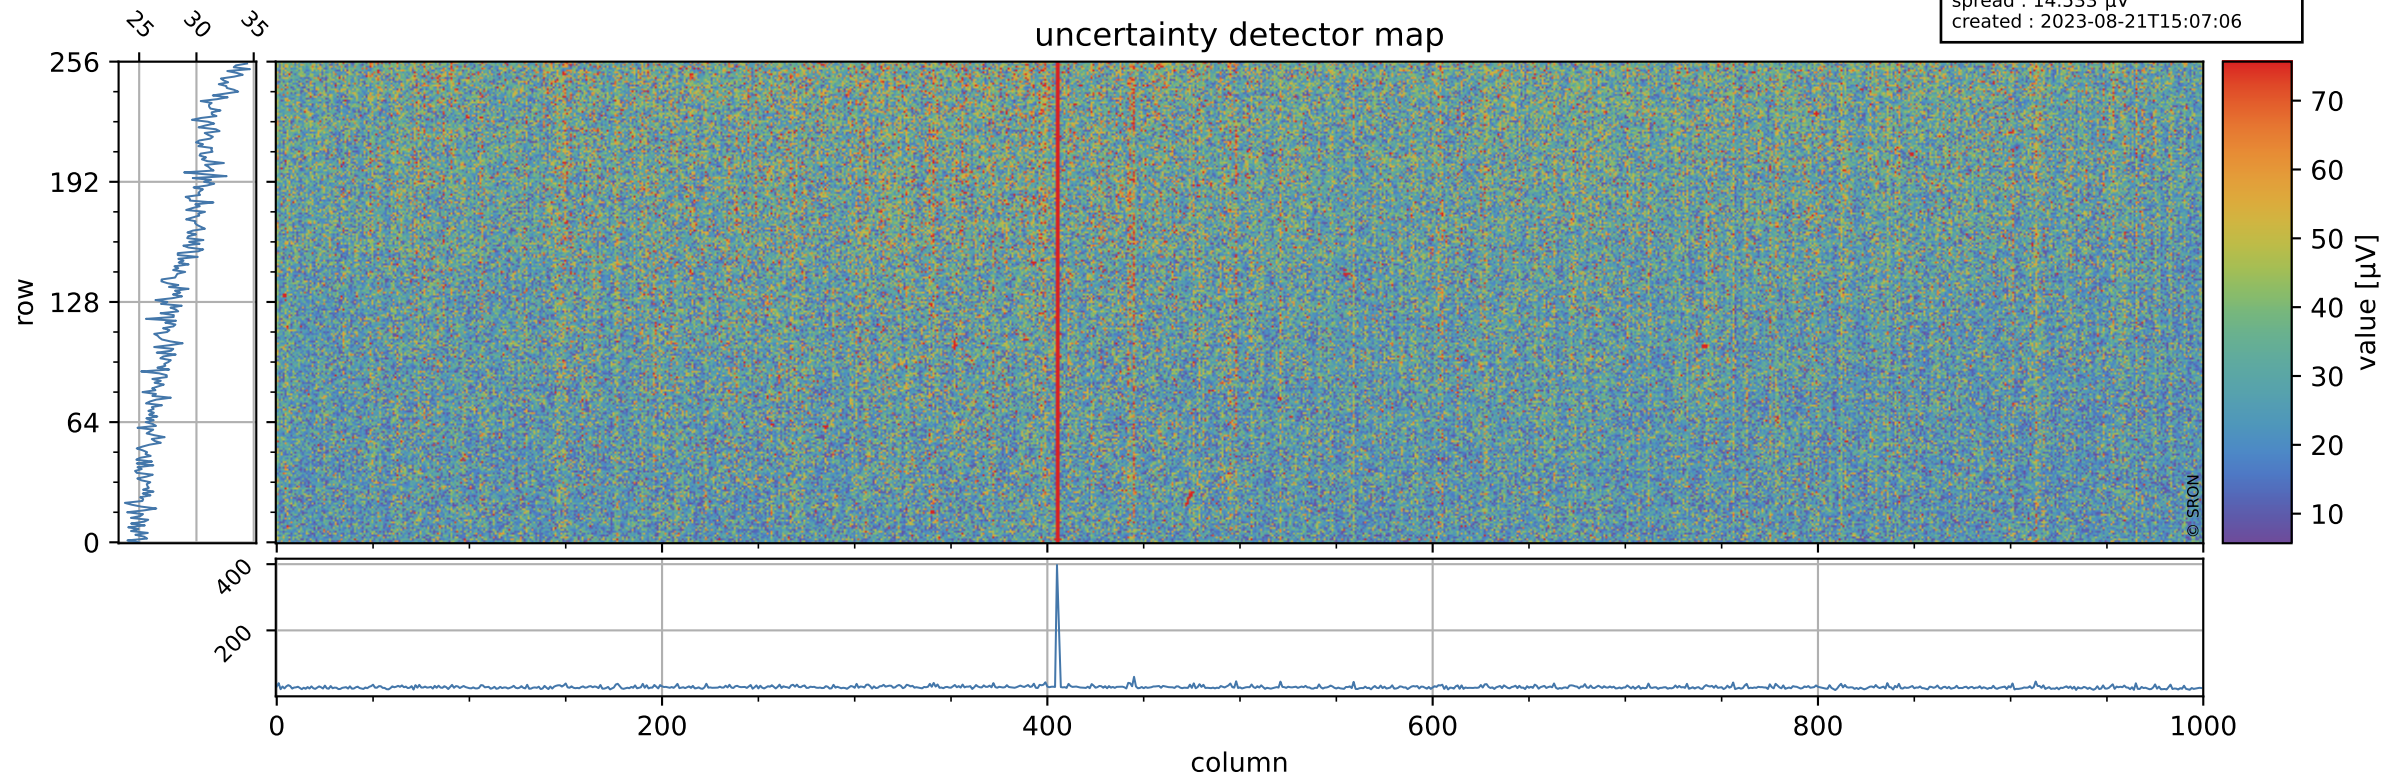

# Tropomi SWIR offset (official)

orbits : 19 in [21097, 21142]  
coverage : 2021-11-08 / 2021-11-11  
median : 0.52596 V  
spread : 0.035908 V  
created : 2023-08-21T15:07:06

## value detector map

# Tropomi SWIR offset (official)

orbits : 19 in [21097, 21142]  
coverage : 2021-11-08 / 2021-11-11  
median : 28.673  $\mu\text{V}$   
spread : 14.533  $\mu\text{V}$   
created : 2023-08-21T15:07:06

# Tropomi SWIR offset (official) ground-tracks of Sentinel-5P

orbits : 19 in [21097, 21142]  
coverage : 2021-11-08 / 2021-11-11  
created : 2023-08-21T15:07:07