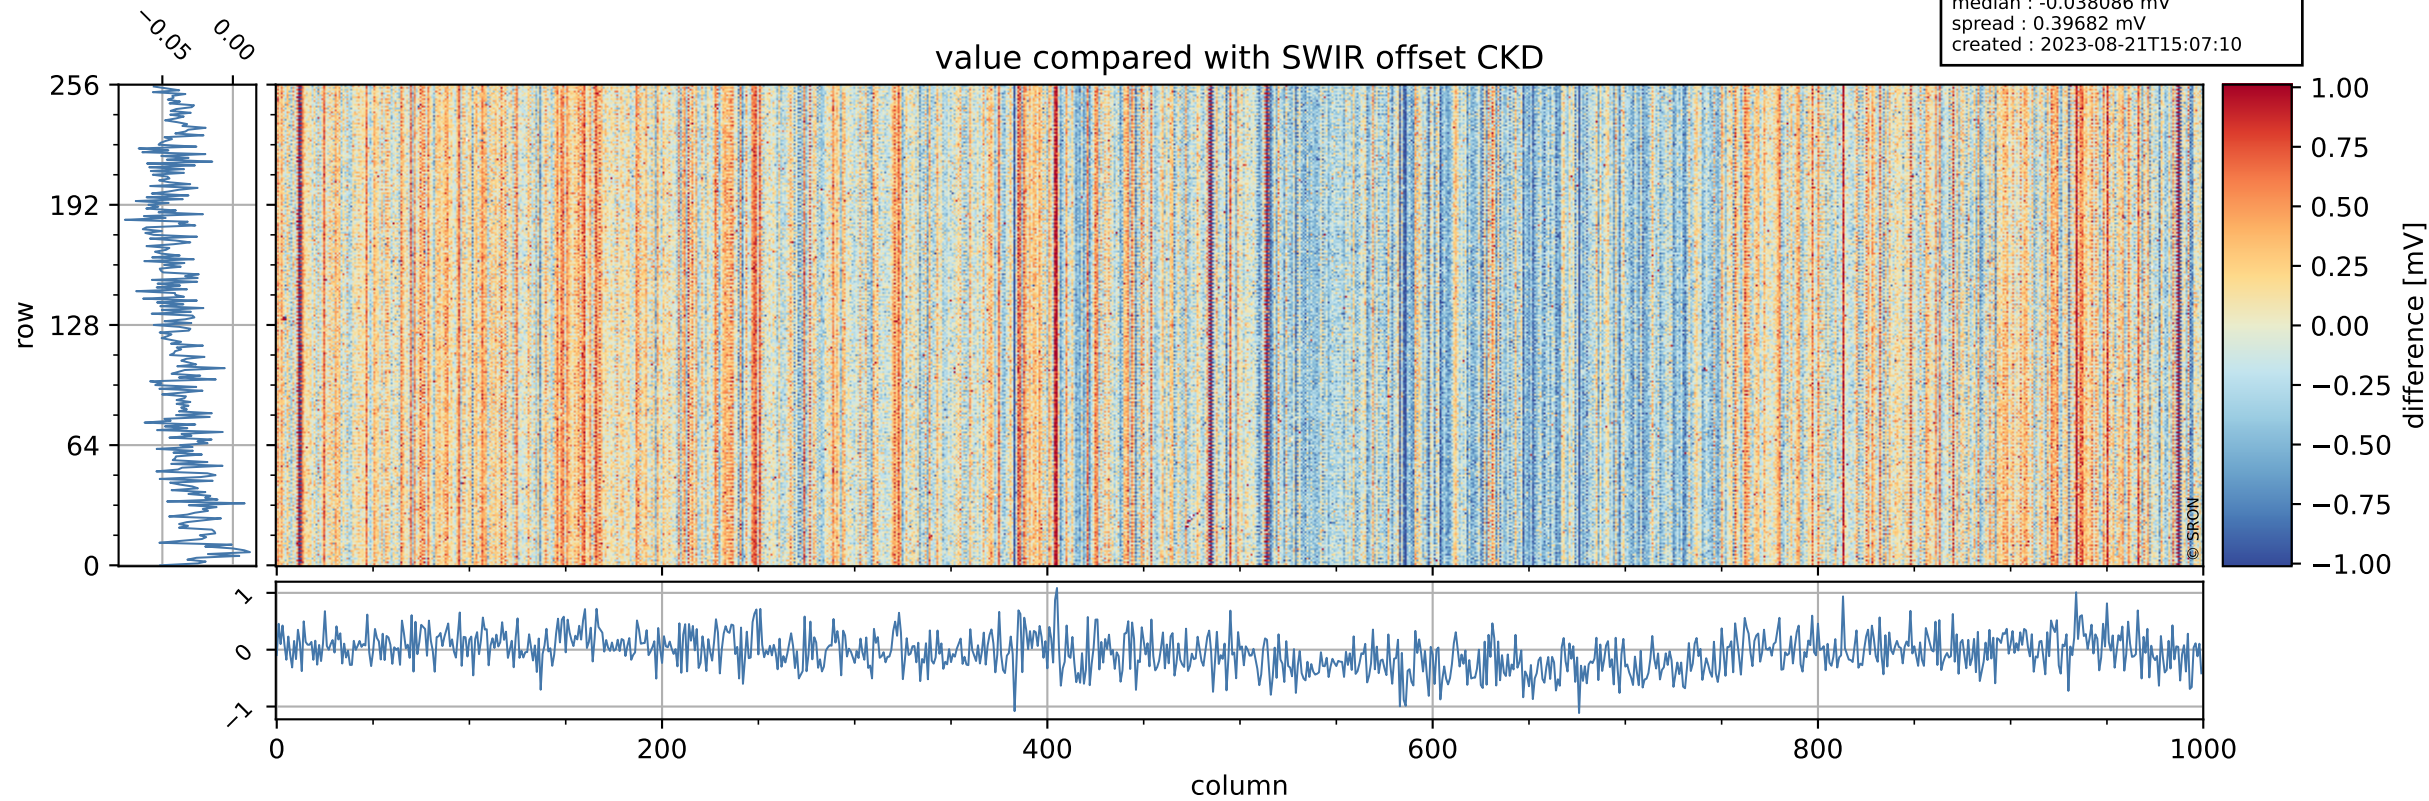

Tropomi SWIR offset (official)

orbits : 20 in [21112, 21157]
coverage : 2021-11-09 / 2021-11-12
median : 0.52597 V
spread : 0.035907 V
created : 2023-08-21T15:07:09

value detector map

Tropomi SWIR offset (official)

orbits : 20 in [21112, 21157]
coverage : 2021-11-09 / 2021-11-12
median : 27.905 μV
spread : 14.298 μV
created : 2023-08-21T15:07:10

Tropomi SWIR offset (official)

orbits : 20 in [21112, 21157]
coverage : 2021-11-09 / 2021-11-12
median : -0.038086 mV
spread : 0.39682 mV
created : 2023-08-21T15:07:10

value compared with SWIR offset CKD

Tropomi SWIR offset (official) ground-tracks of Sentinel-5P

orbits : 20 in [21112, 21157]
coverage : 2021-11-09 / 2021-11-12
created : 2023-08-21T15:07:11

Tropomi SWIR offset (official)

orbits : [2827, 21157]
coverage : 2018-04-30 / 2021-11-12
created : 2023-08-21T15:07:11

trend of detector median & temperatures