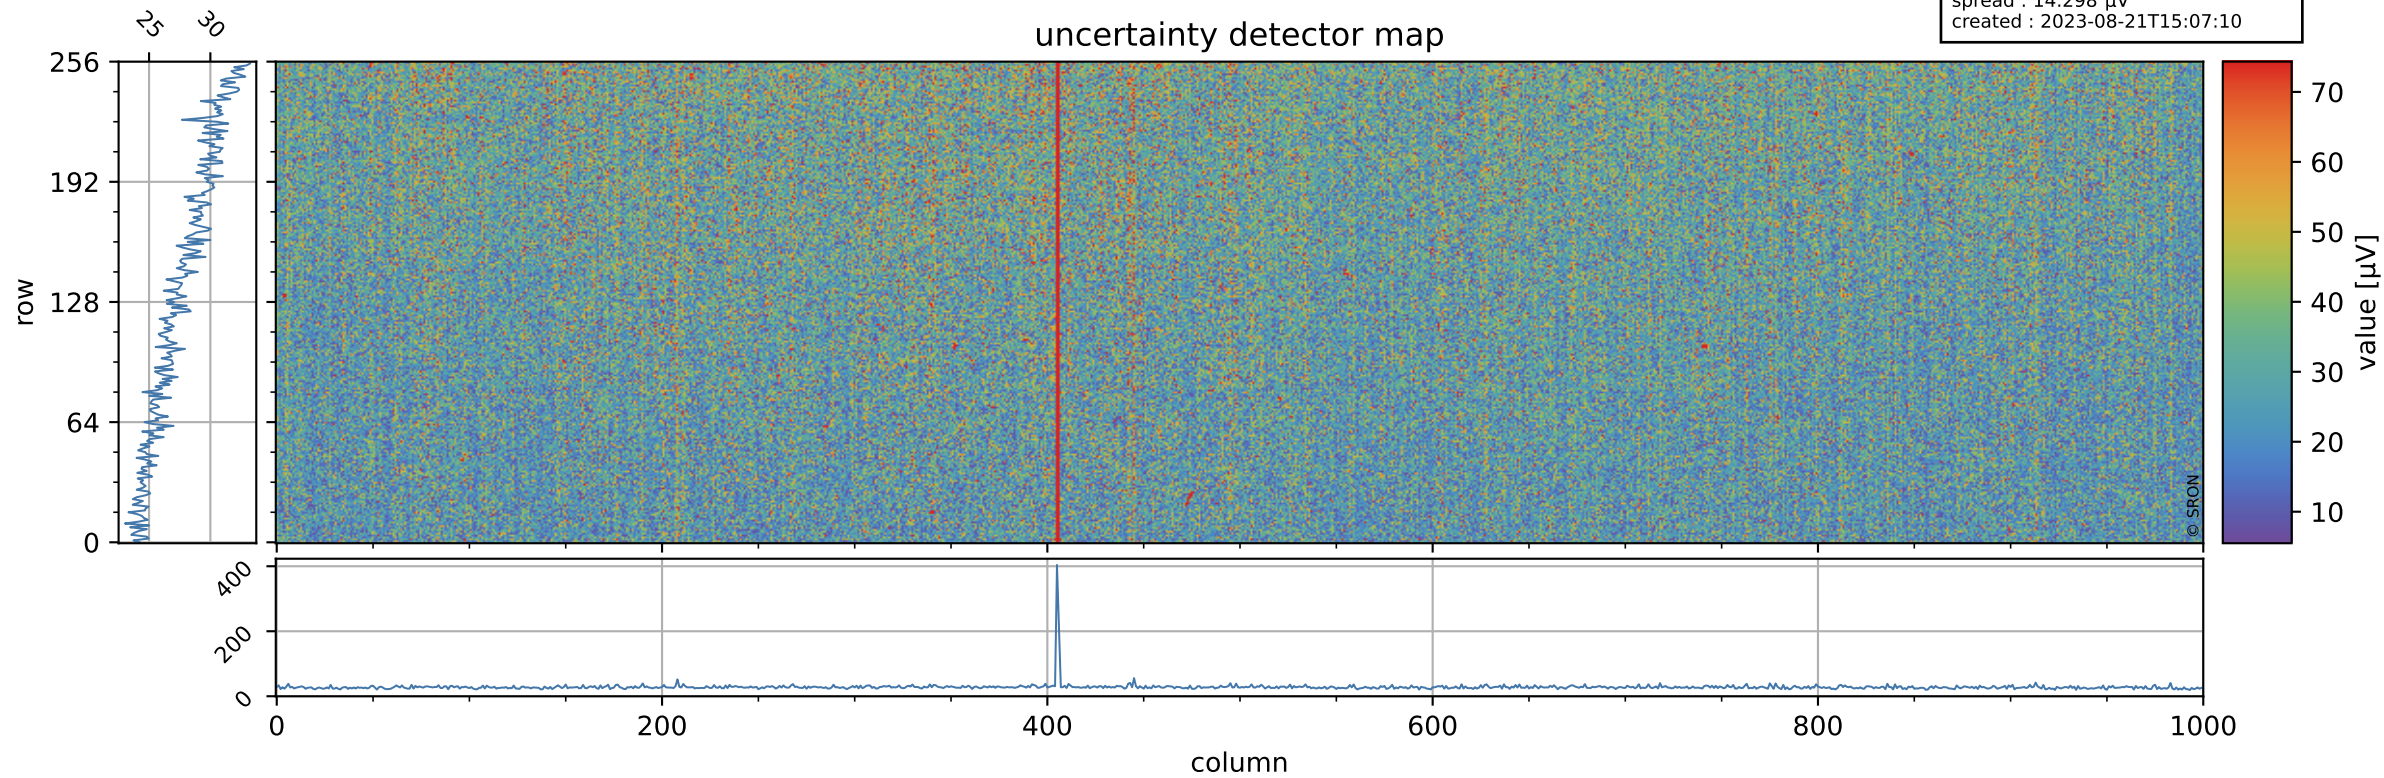

Tropomi SWIR offset (official)

orbits : 20 in [21112, 21157]
coverage : 2021-11-09 / 2021-11-12
median : 0.52597 V
spread : 0.035907 V
created : 2023-08-21T15:07:09

value detector map

Tropomi SWIR offset (official)

orbits : 20 in [21112, 21157]
coverage : 2021-11-09 / 2021-11-12
median : 27.905 μV
spread : 14.298 μV
created : 2023-08-21T15:07:10

Tropomi SWIR offset (official)

orbits : 20 in [21112, 21157]
coverage : 2021-11-09 / 2021-11-12
median : -0.038086 mV
spread : 0.39682 mV
created : 2023-08-21T15:07:10

value compared with SWIR offset CKD

Tropomi SWIR offset (official) ground-tracks of Sentinel-5P

orbits : 20 in [21112, 21157]
coverage : 2021-11-09 / 2021-11-12
created : 2023-08-21T15:07:11

Tropomi SWIR offset (official)

orbits : [2827, 21157]
coverage : 2018-04-30 / 2021-11-12
created : 2023-08-21T15:07:11

trend of detector median & temperatures