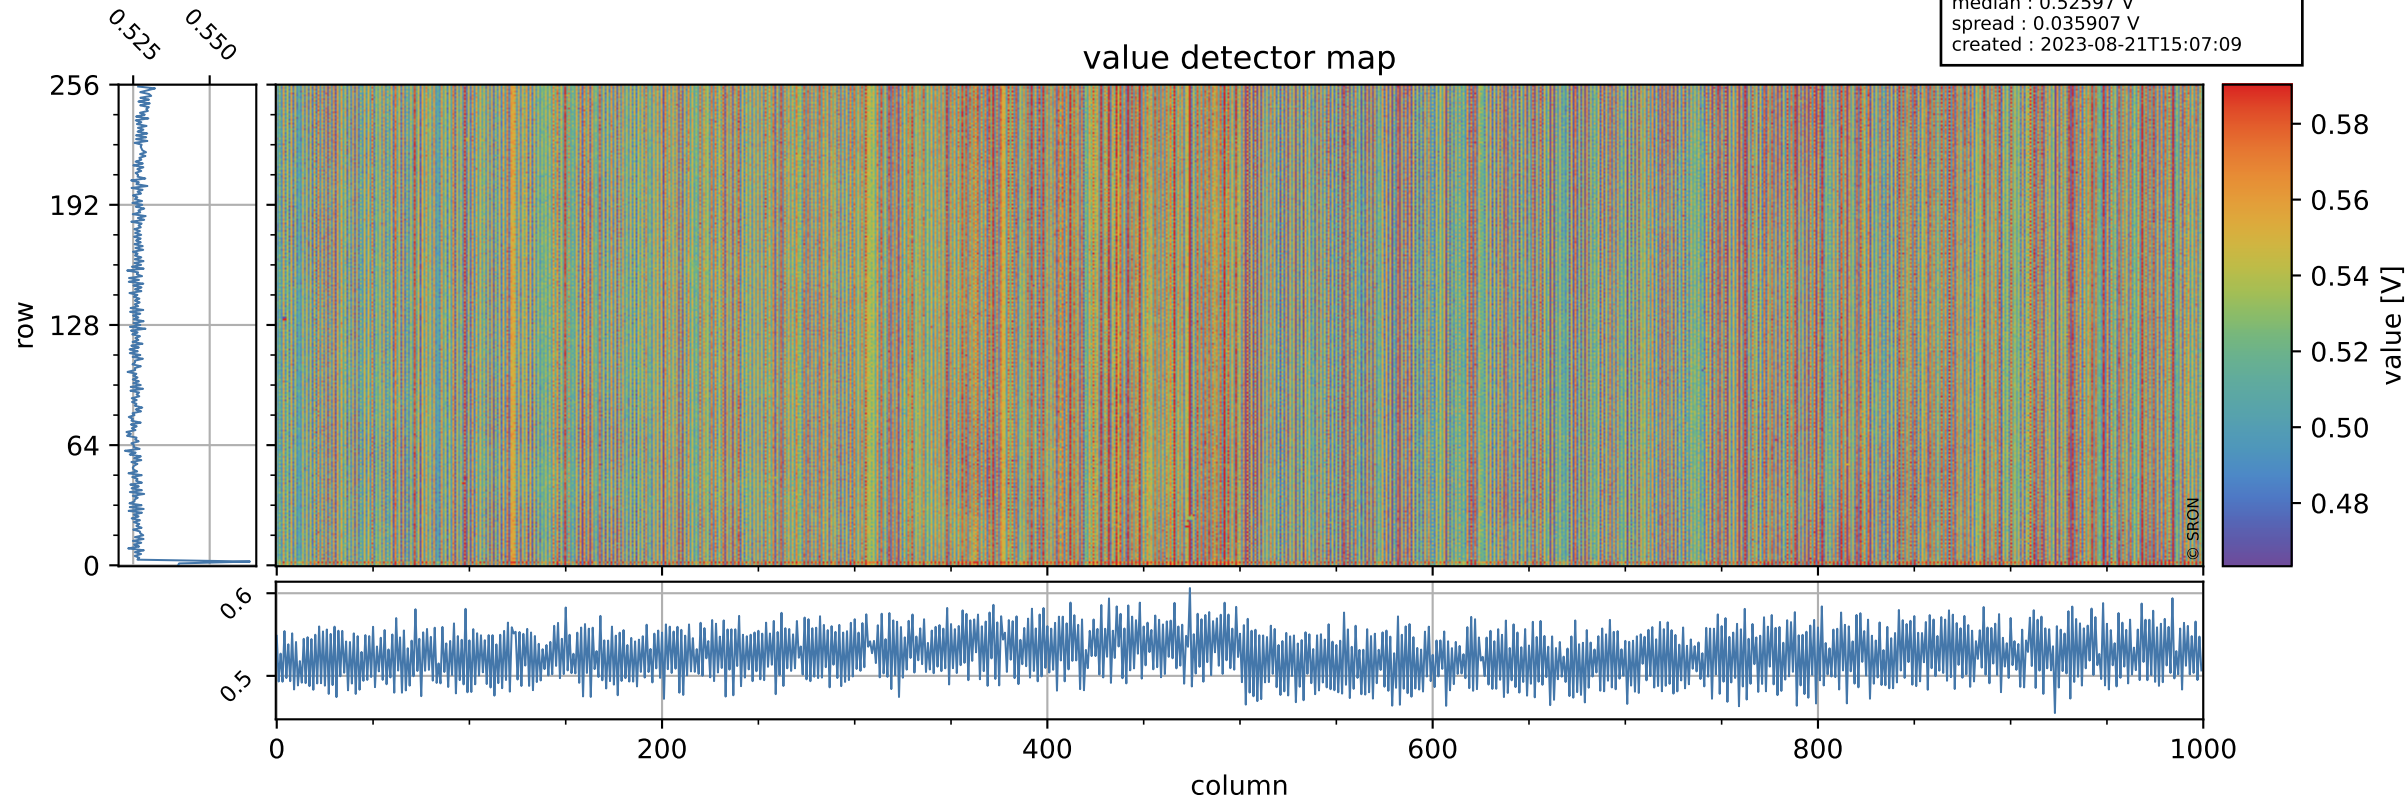

Tropomi SWIR offset (official)

orbits : 20 in [21112, 21157]
coverage : 2021-11-09 / 2021-11-12
median : 0.52597 V
spread : 0.035907 V
created : 2023-08-21T15:07:09

value detector map

Tropomi SWIR offset (official)

orbits : 20 in [21112, 21157]
coverage : 2021-11-09 / 2021-11-12
median : 27.905 μV
spread : 14.298 μV
created : 2023-08-21T15:07:10

Tropomi SWIR offset (official)

orbits : 20 in [21112, 21157]
coverage : 2021-11-09 / 2021-11-12
median : -0.038086 mV
spread : 0.39682 mV
created : 2023-08-21T15:07:10

value compared with SWIR offset CKD

Tropomi SWIR offset (official) ground-tracks of Sentinel-5P

orbits : 20 in [21112, 21157]
coverage : 2021-11-09 / 2021-11-12
created : 2023-08-21T15:07:11

Tropomi SWIR offset (official)

orbits : [2827, 21157]
coverage : 2018-04-30 / 2021-11-12
created : 2023-08-21T15:07:11

trend of detector median & temperatures