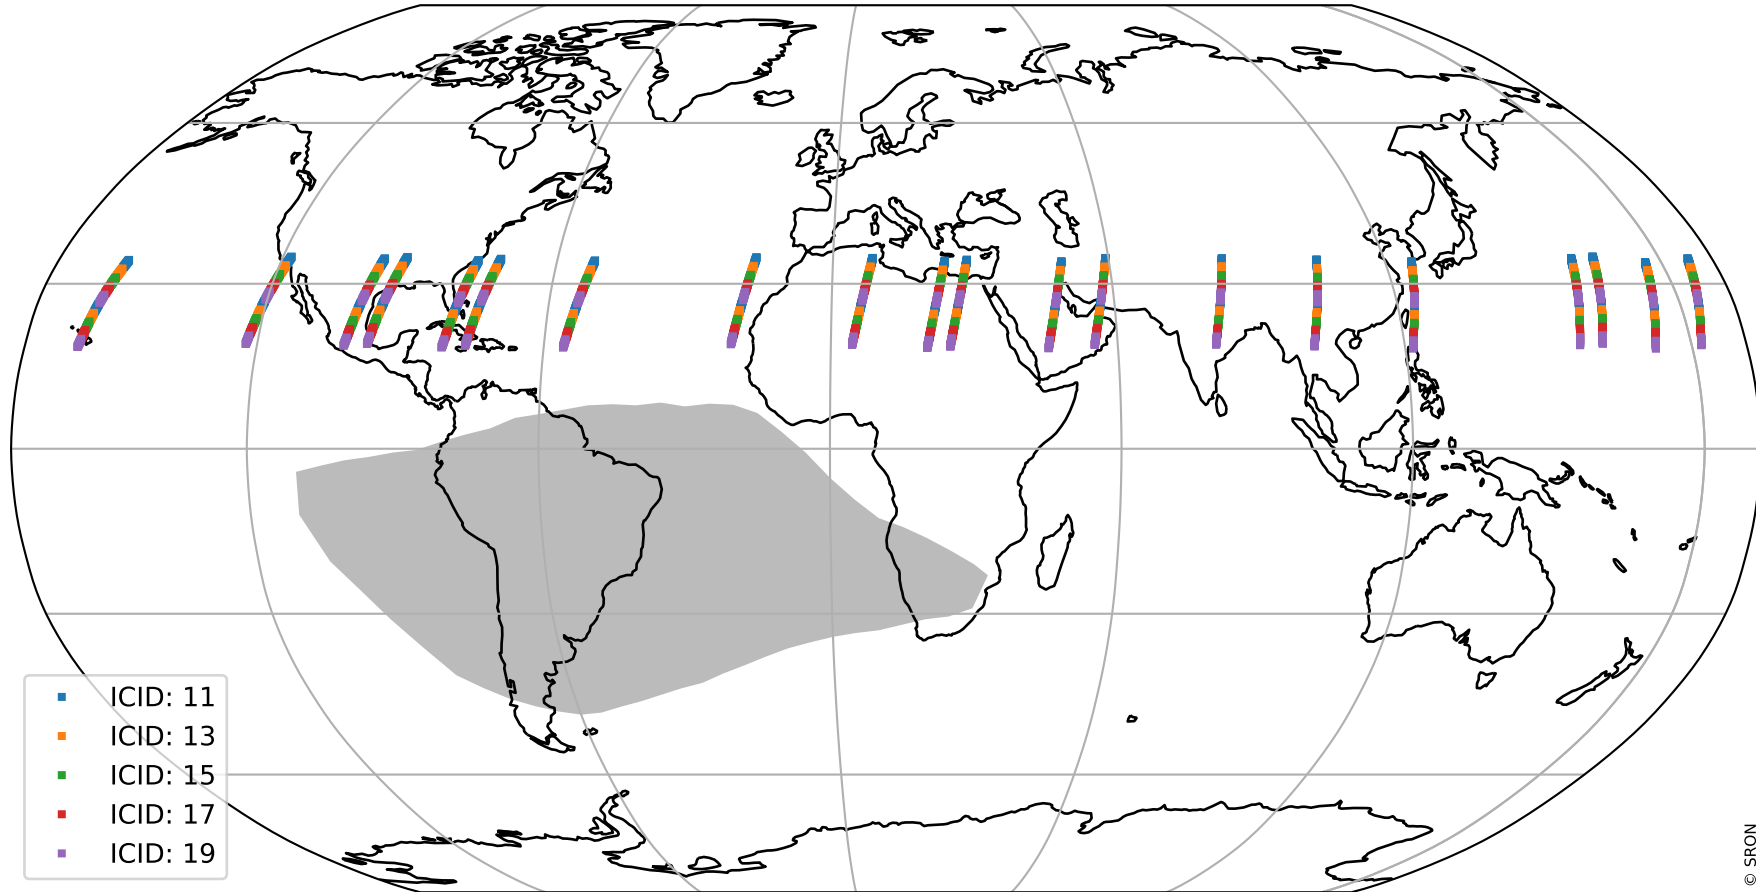

Tropomi SWIR offset (official)

orbits : 20 in [21112, 21157]
coverage : 2021-11-09 / 2021-11-12
median : 0.52597 V
spread : 0.035907 V
created : 2023-08-21T15:07:09

value detector map

Tropomi SWIR offset (official)

orbits : 20 in [21112, 21157]
coverage : 2021-11-09 / 2021-11-12
median : 27.905 μV
spread : 14.298 μV
created : 2023-08-21T15:07:10

Tropomi SWIR offset (official)

orbits : 20 in [21112, 21157]
coverage : 2021-11-09 / 2021-11-12
median : -0.038086 mV
spread : 0.39682 mV
created : 2023-08-21T15:07:10

value compared with SWIR offset CKD

Tropomi SWIR offset (official) ground-tracks of Sentinel-5P

orbits : 20 in [21112, 21157]
coverage : 2021-11-09 / 2021-11-12
created : 2023-08-21T15:07:11

Tropomi SWIR offset (official)

orbits : [2827, 21157]
coverage : 2018-04-30 / 2021-11-12
created : 2023-08-21T15:07:11

trend of detector median & temperatures