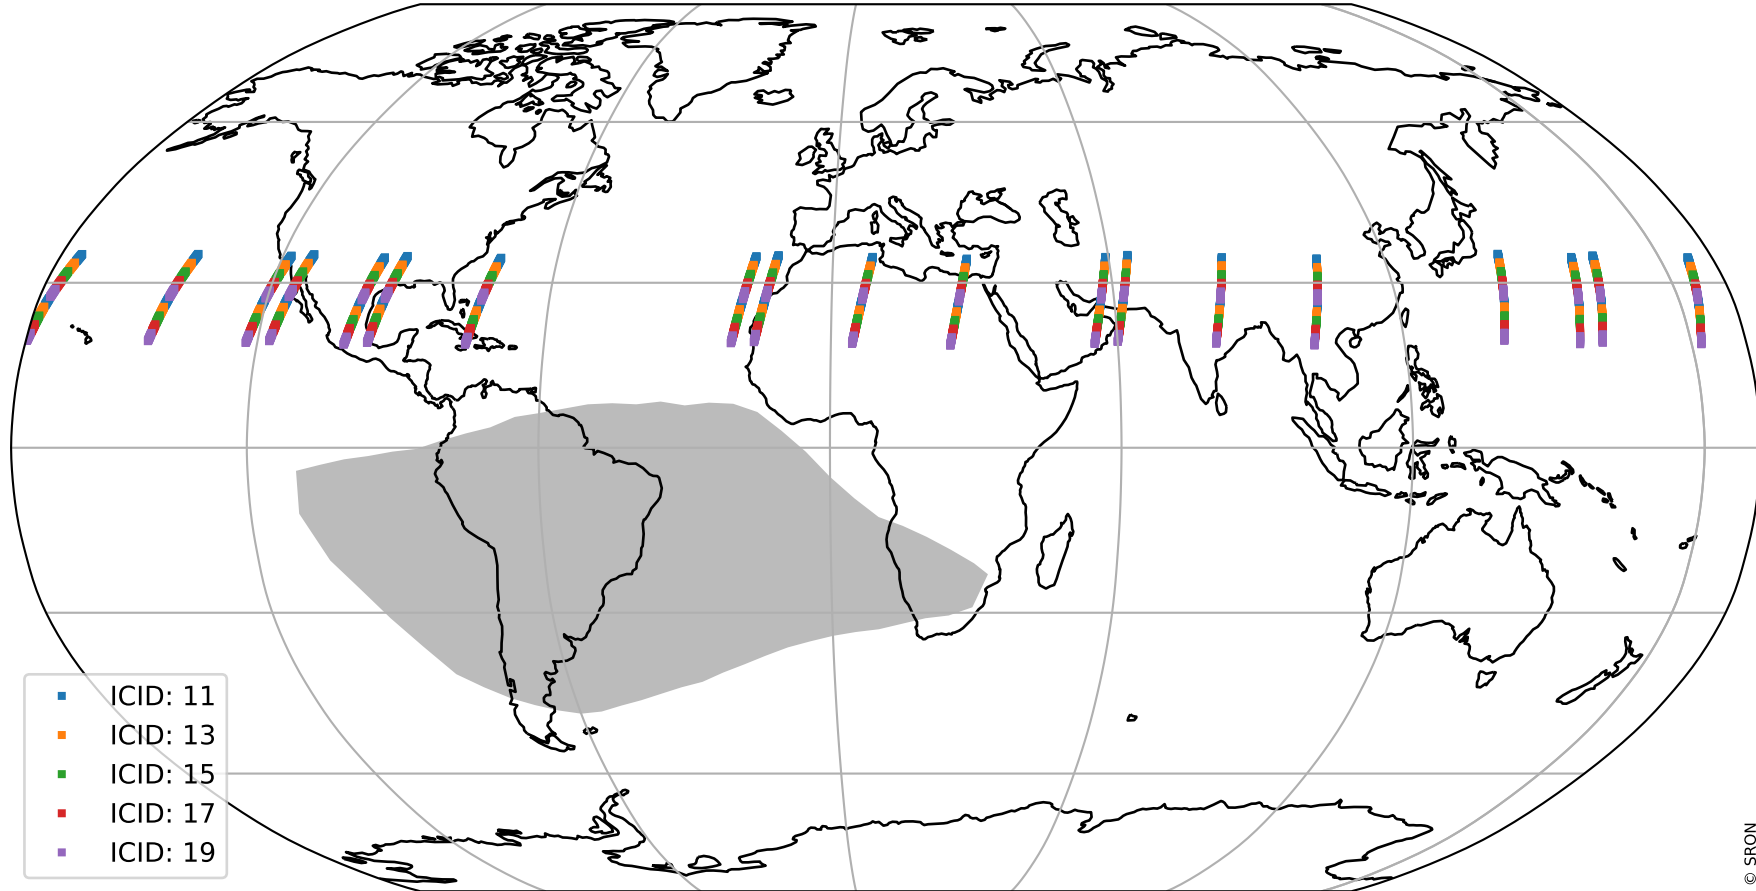

Tropomi SWIR offset (official)

orbits : 19 in [21127, 21172]
coverage : 2021-11-10 / 2021-11-13
median : 0.52597 V
spread : 0.035908 V
created : 2023-08-21T15:07:12

value detector map

Tropomi SWIR offset (official)

orbits : 19 in [21127, 21172]
coverage : 2021-11-10 / 2021-11-13
median : 27.64 μV
spread : 14.16 μV
created : 2023-08-21T15:07:13

Tropomi SWIR offset (official)

orbits : 19 in [21127, 21172]
coverage : 2021-11-10 / 2021-11-13
median : -0.04287 mV
spread : 0.39844 mV
created : 2023-08-21T15:07:13

value compared with SWIR offset CKD

Tropomi SWIR offset (official) ground-tracks of Sentinel-5P

orbits : 19 in [21127, 21172]
coverage : 2021-11-10 / 2021-11-13
created : 2023-08-21T15:07:14

Tropomi SWIR offset (official)

orbits : [2827, 21172]
coverage : 2018-04-30 / 2021-11-13
created : 2023-08-21T15:07:14

trend of detector median & temperatures