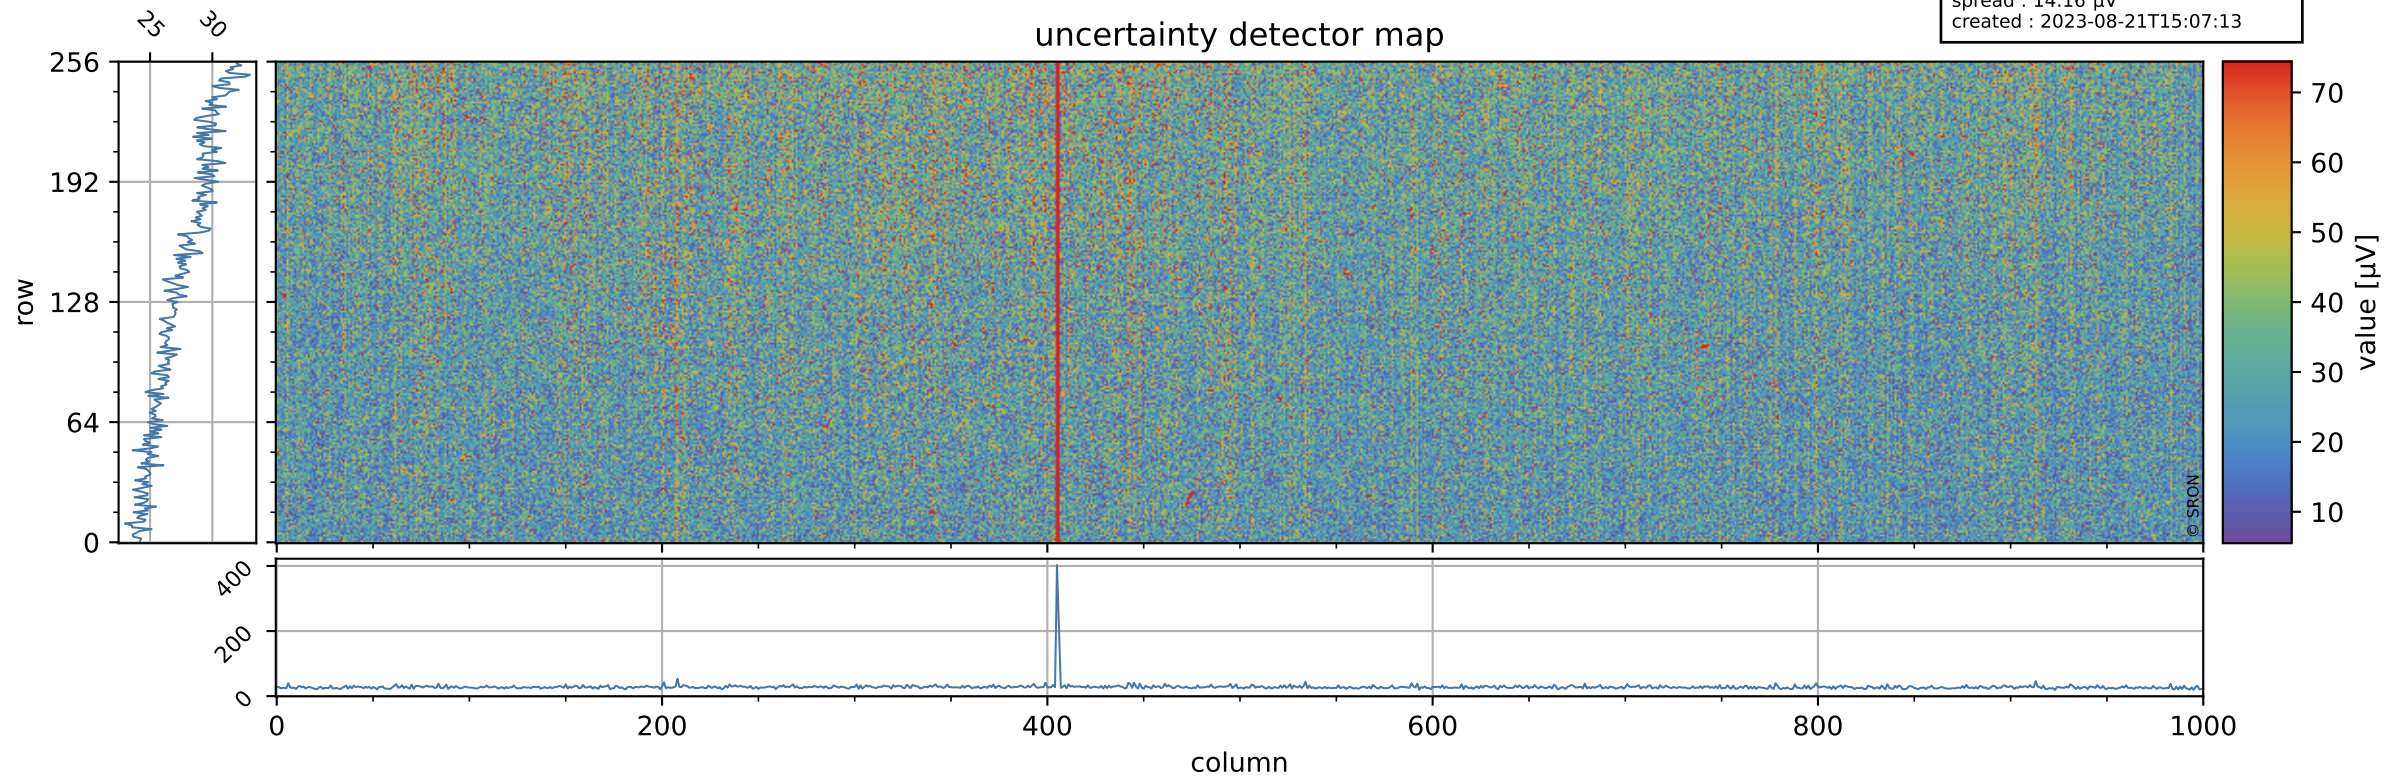

Tropomi SWIR offset (official)

orbits : 19 in [21127, 21172]
coverage : 2021-11-10 / 2021-11-13
median : 0.52597 V
spread : 0.035908 V
created : 2023-08-21T15:07:12

value detector map

Tropomi SWIR offset (official)

orbits : 19 in [21127, 21172]
coverage : 2021-11-10 / 2021-11-13
median : 27.64 μV
spread : 14.16 μV
created : 2023-08-21T15:07:13

Tropomi SWIR offset (official)

orbits : 19 in [21127, 21172]
coverage : 2021-11-10 / 2021-11-13
median : -0.04287 mV
spread : 0.39844 mV
created : 2023-08-21T15:07:13

value compared with SWIR offset CKD

Tropomi SWIR offset (official) ground-tracks of Sentinel-5P

orbits : 19 in [21127, 21172]
coverage : 2021-11-10 / 2021-11-13
created : 2023-08-21T15:07:14

Tropomi SWIR offset (official)

orbits : [2827, 21172]
coverage : 2018-04-30 / 2021-11-13
created : 2023-08-21T15:07:14

trend of detector median & temperatures