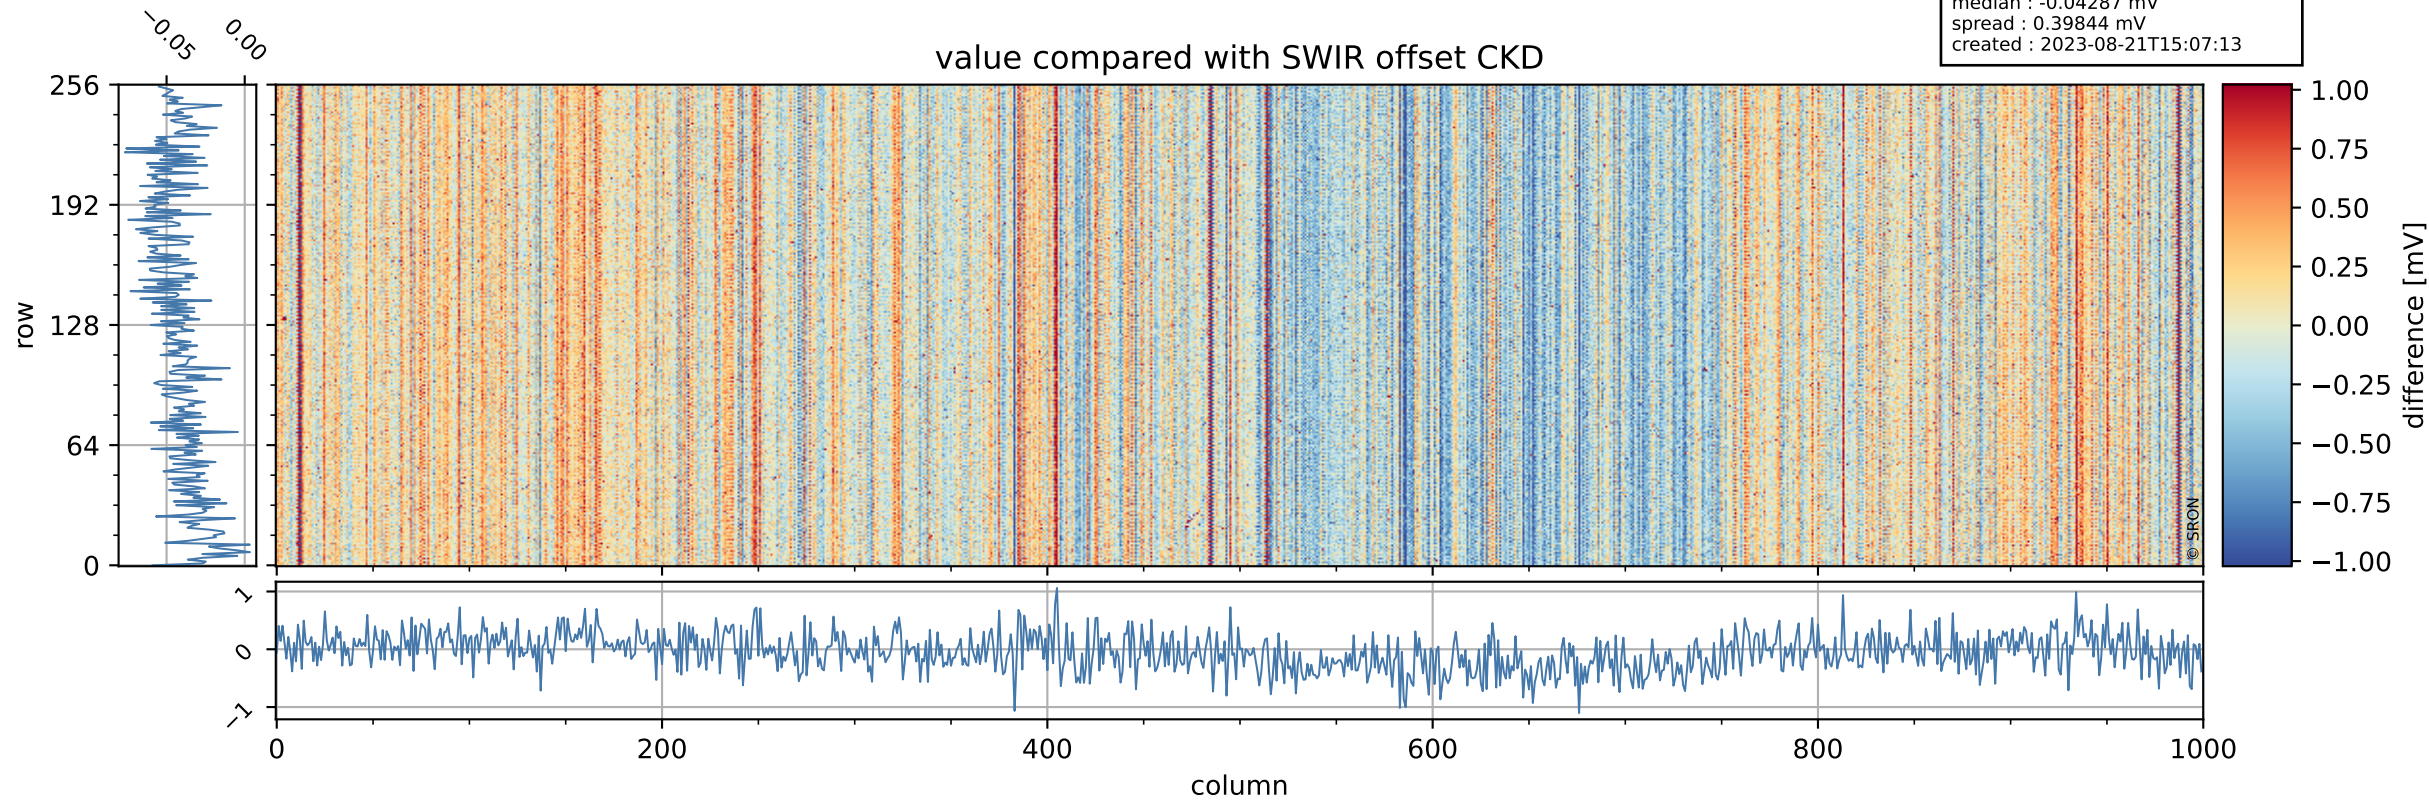

Tropomi SWIR offset (official)

orbits : 19 in [21127, 21172]
coverage : 2021-11-10 / 2021-11-13
median : 0.52597 V
spread : 0.035908 V
created : 2023-08-21T15:07:12

value detector map

Tropomi SWIR offset (official)

orbits : 19 in [21127, 21172]
coverage : 2021-11-10 / 2021-11-13
median : 27.64 μV
spread : 14.16 μV
created : 2023-08-21T15:07:13

Tropomi SWIR offset (official)

orbits : 19 in [21127, 21172]
coverage : 2021-11-10 / 2021-11-13
median : -0.04287 mV
spread : 0.39844 mV
created : 2023-08-21T15:07:13

value compared with SWIR offset CKD

Tropomi SWIR offset (official) ground-tracks of Sentinel-5P

orbits : 19 in [21127, 21172]
coverage : 2021-11-10 / 2021-11-13
created : 2023-08-21T15:07:14

Tropomi SWIR offset (official)

orbits : [2827, 21172]
coverage : 2018-04-30 / 2021-11-13
created : 2023-08-21T15:07:14

trend of detector median & temperatures