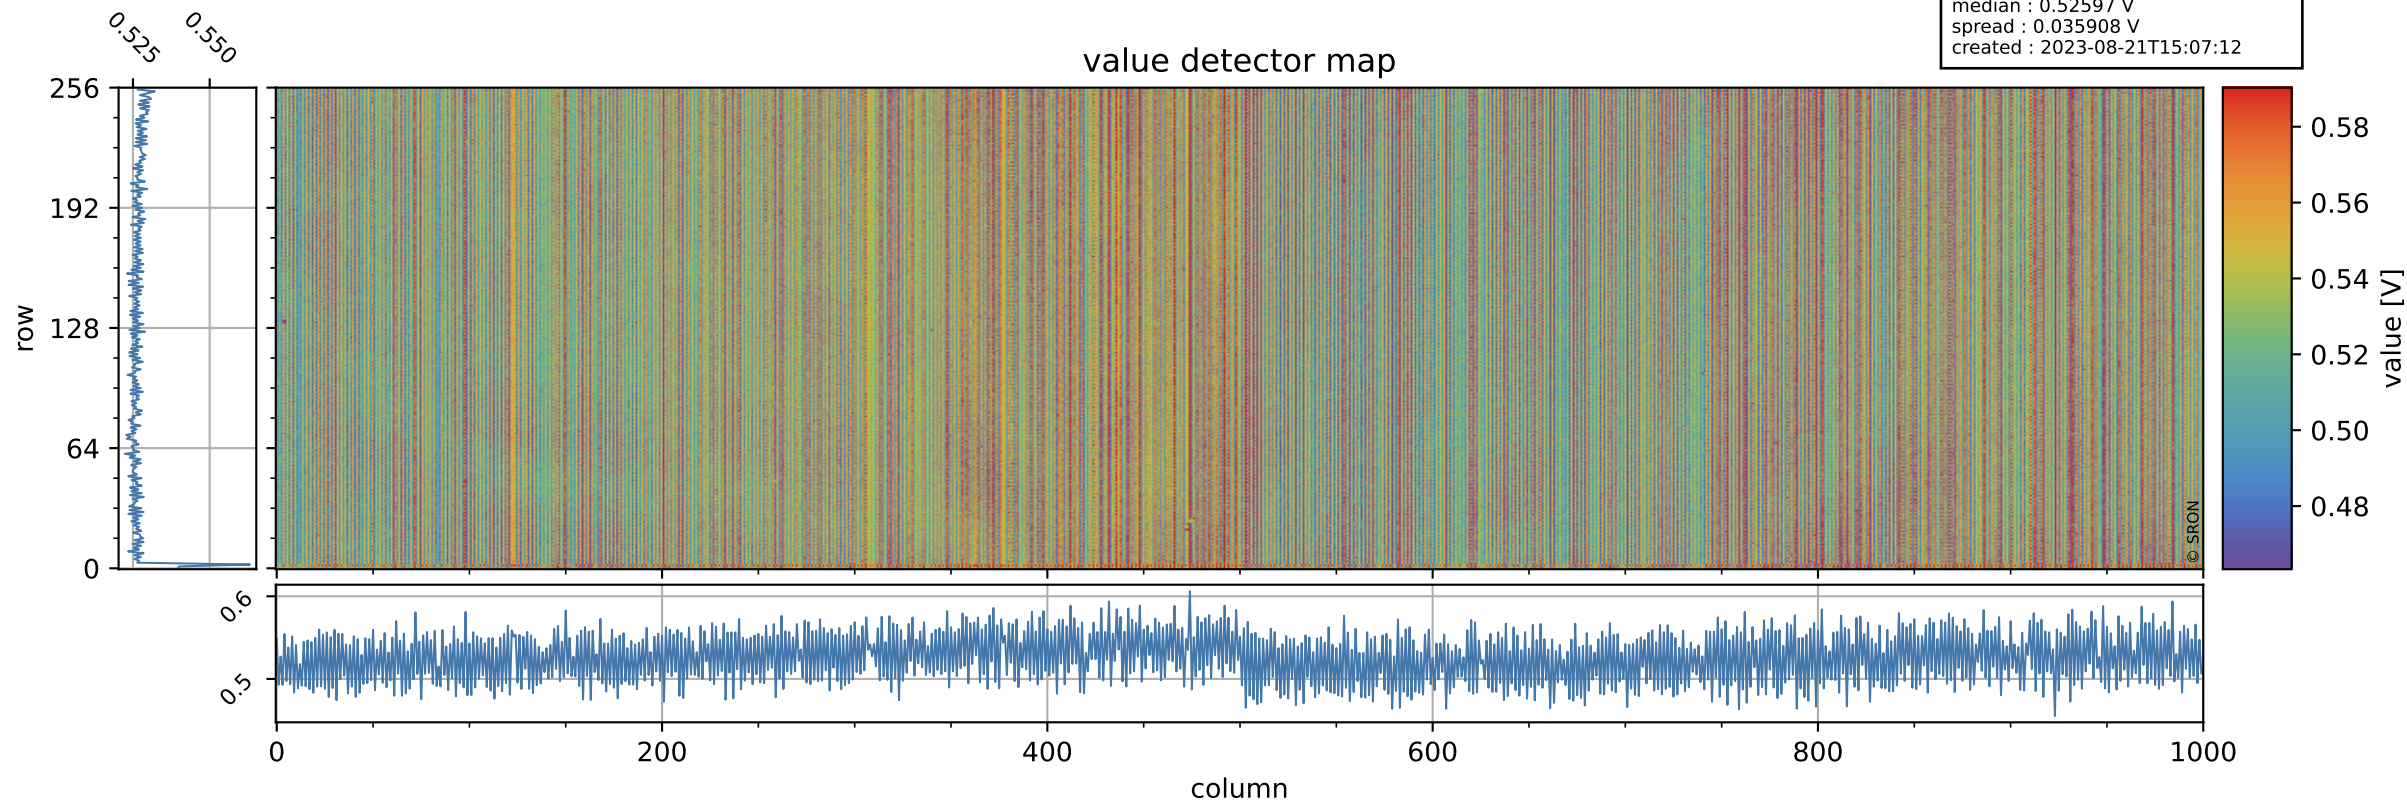

Tropomi SWIR offset (official)

orbits : 19 in [21127, 21172]
coverage : 2021-11-10 / 2021-11-13
median : 0.52597 V
spread : 0.035908 V
created : 2023-08-21T15:07:12

value detector map

Tropomi SWIR offset (official)

orbits : 19 in [21127, 21172]
coverage : 2021-11-10 / 2021-11-13
median : 27.64 μV
spread : 14.16 μV
created : 2023-08-21T15:07:13

Tropomi SWIR offset (official)

orbits : 19 in [21127, 21172]
coverage : 2021-11-10 / 2021-11-13
median : -0.04287 mV
spread : 0.39844 mV
created : 2023-08-21T15:07:13

value compared with SWIR offset CKD

Tropomi SWIR offset (official) ground-tracks of Sentinel-5P

orbits : 19 in [21127, 21172]
coverage : 2021-11-10 / 2021-11-13
created : 2023-08-21T15:07:14

Tropomi SWIR offset (official)

orbits : [2827, 21172]
coverage : 2018-04-30 / 2021-11-13
created : 2023-08-21T15:07:14

trend of detector median & temperatures