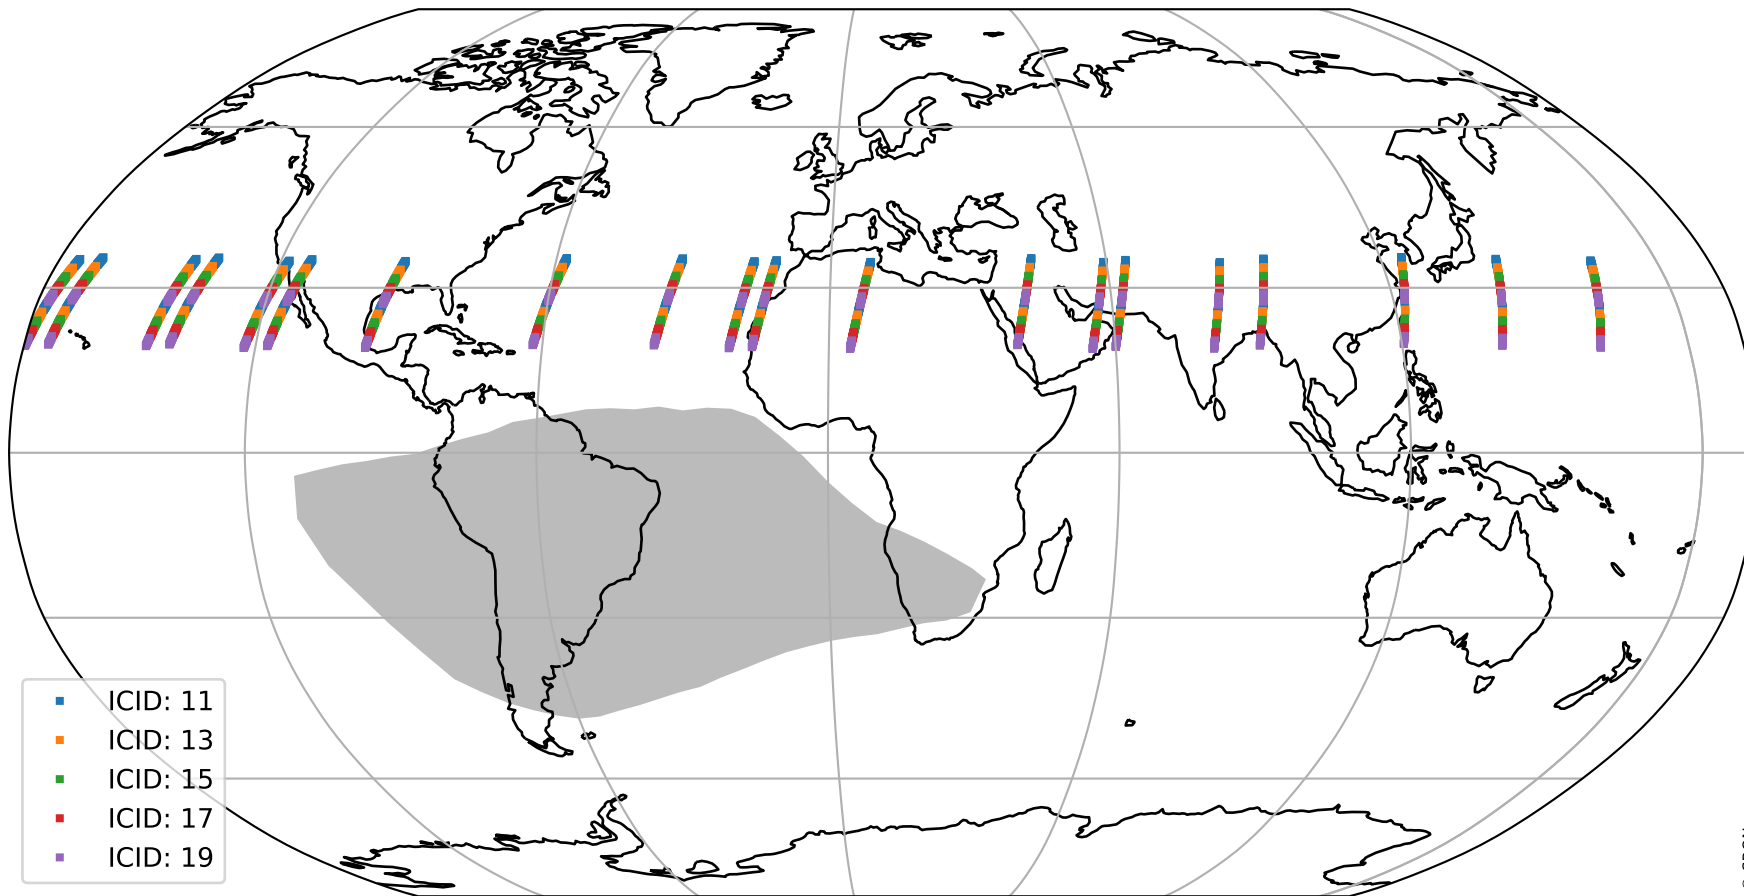

Tropomi SWIR offset (official)

orbits : 20 in [21142, 21187]
coverage : 2021-11-11 / 2021-11-14
median : 0.52596 V
spread : 0.03591 V
created : 2023-08-21T15:07:15

value detector map

Tropomi SWIR offset (official)

orbits : 20 in [21142, 21187]
coverage : 2021-11-11 / 2021-11-14
median : 27.565 μV
spread : 14.148 μV
created : 2023-08-21T15:07:16

Tropomi SWIR offset (official)

orbits : 20 in [21142, 21187]
coverage : 2021-11-11 / 2021-11-14
median : -0.051085 mV
spread : 0.40236 mV
created : 2023-08-21T15:07:16

value compared with SWIR offset CKD

Tropomi SWIR offset (official) ground-tracks of Sentinel-5P

orbits : 20 in [21142, 21187]
coverage : 2021-11-11 / 2021-11-14
created : 2023-08-21T15:07:17

Tropomi SWIR offset (official)

orbits : [2827, 21187]
coverage : 2018-04-30 / 2021-11-14
created : 2023-08-21T15:07:17

trend of detector median & temperatures