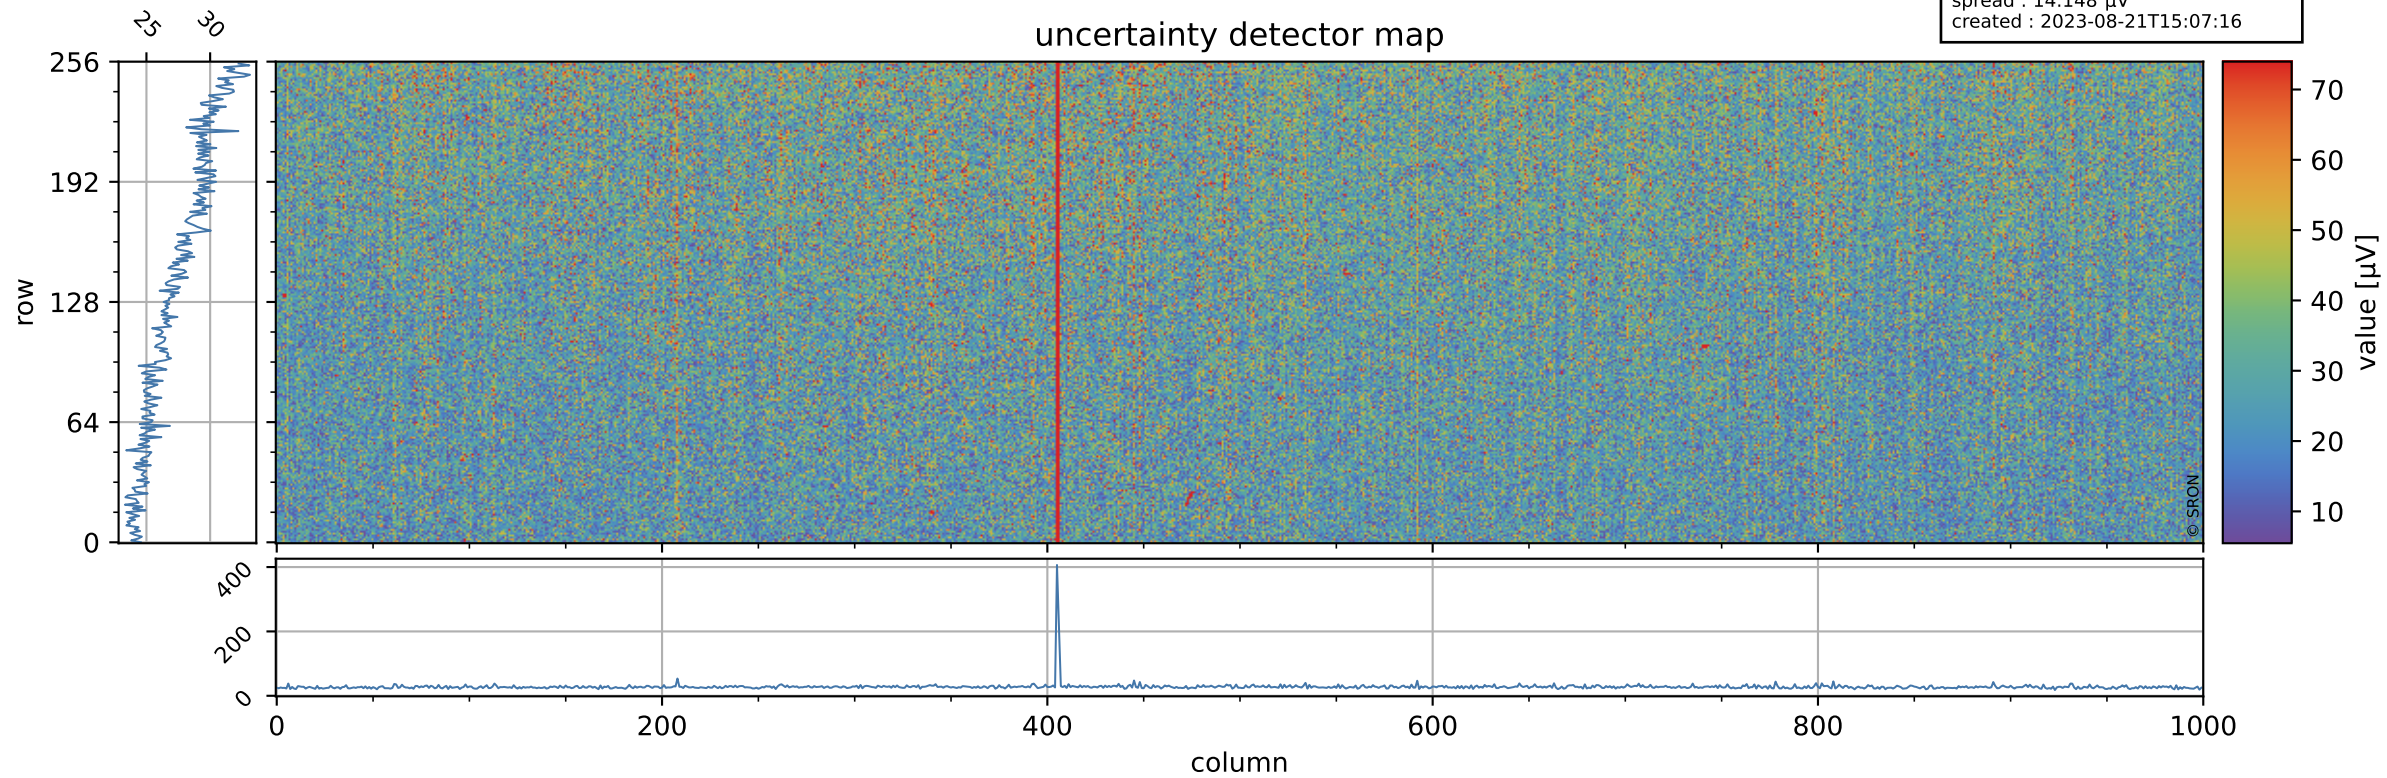

Tropomi SWIR offset (official)

orbits : 20 in [21142, 21187]
coverage : 2021-11-11 / 2021-11-14
median : 0.52596 V
spread : 0.03591 V
created : 2023-08-21T15:07:15

value detector map

Tropomi SWIR offset (official)

orbits : 20 in [21142, 21187]
coverage : 2021-11-11 / 2021-11-14
median : 27.565 μV
spread : 14.148 μV
created : 2023-08-21T15:07:16

Tropomi SWIR offset (official)

orbits : 20 in [21142, 21187]
coverage : 2021-11-11 / 2021-11-14
median : -0.051085 mV
spread : 0.40236 mV
created : 2023-08-21T15:07:16

value compared with SWIR offset CKD

Tropomi SWIR offset (official) ground-tracks of Sentinel-5P

orbits : 20 in [21142, 21187]
coverage : 2021-11-11 / 2021-11-14
created : 2023-08-21T15:07:17

Tropomi SWIR offset (official)

orbits : [2827, 21187]
coverage : 2018-04-30 / 2021-11-14
created : 2023-08-21T15:07:17

trend of detector median & temperatures