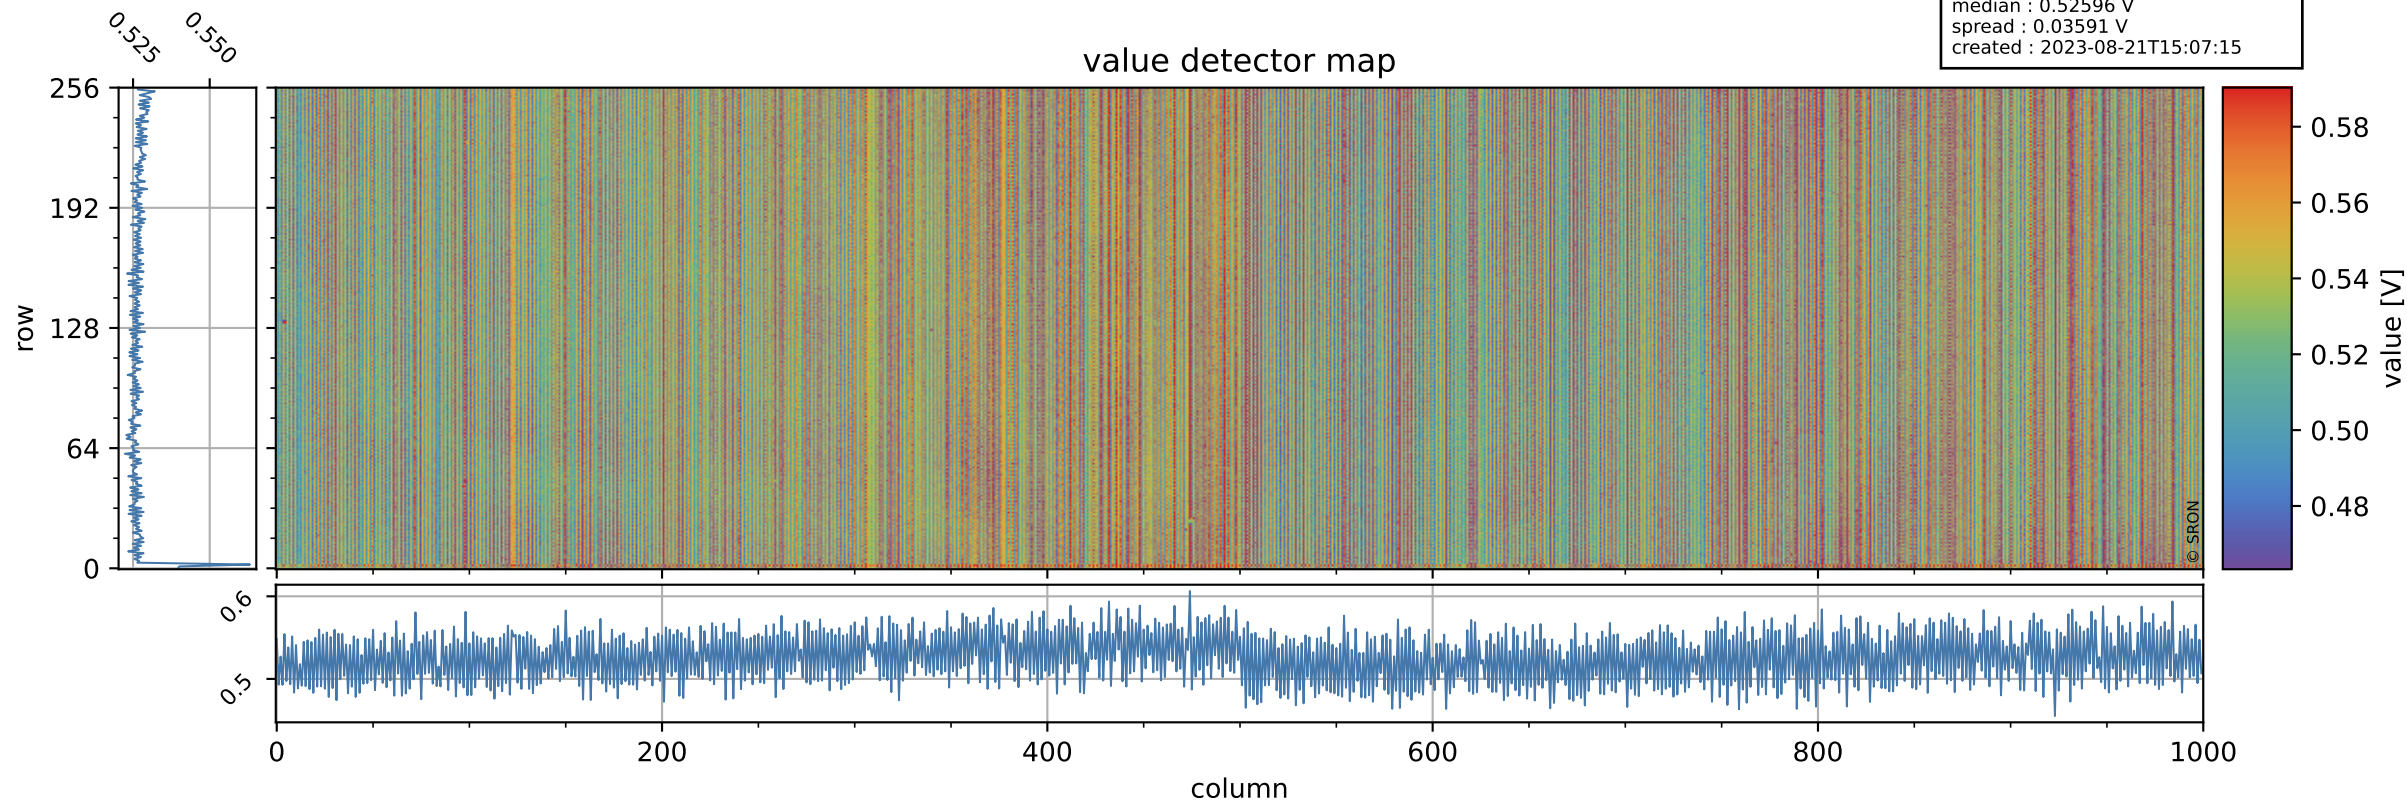

Tropomi SWIR offset (official)

orbits : 20 in [21142, 21187]
coverage : 2021-11-11 / 2021-11-14
median : 0.52596 V
spread : 0.03591 V
created : 2023-08-21T15:07:15

value detector map

Tropomi SWIR offset (official)

orbits : 20 in [21142, 21187]
coverage : 2021-11-11 / 2021-11-14
median : 27.565 μV
spread : 14.148 μV
created : 2023-08-21T15:07:16

Tropomi SWIR offset (official)

orbits : 20 in [21142, 21187]
coverage : 2021-11-11 / 2021-11-14
median : -0.051085 mV
spread : 0.40236 mV
created : 2023-08-21T15:07:16

value compared with SWIR offset CKD

Tropomi SWIR offset (official) ground-tracks of Sentinel-5P

orbits : 20 in [21142, 21187]
coverage : 2021-11-11 / 2021-11-14
created : 2023-08-21T15:07:17

Tropomi SWIR offset (official)

orbits : [2827, 21187]
coverage : 2018-04-30 / 2021-11-14
created : 2023-08-21T15:07:17

trend of detector median & temperatures