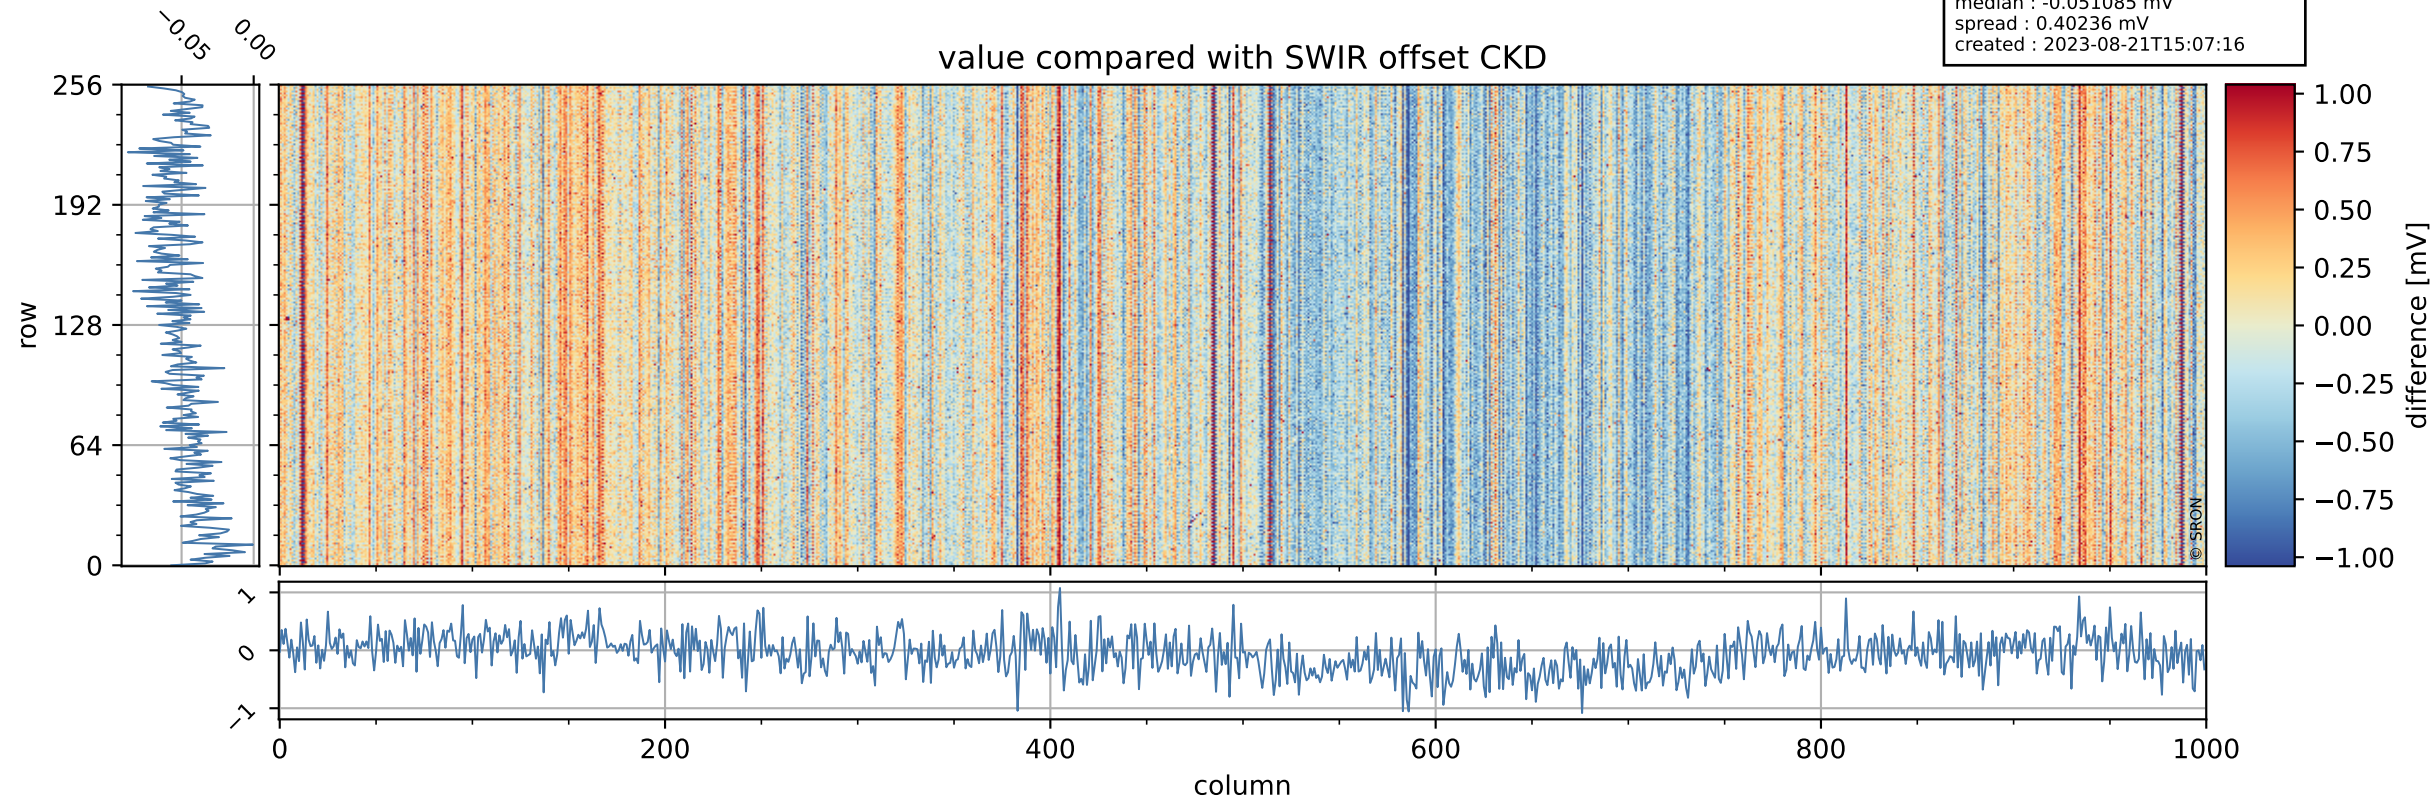

Tropomi SWIR offset (official)

orbits : 20 in [21142, 21187]
coverage : 2021-11-11 / 2021-11-14
median : 0.52596 V
spread : 0.03591 V
created : 2023-08-21T15:07:15

value detector map

Tropomi SWIR offset (official)

orbits : 20 in [21142, 21187]
coverage : 2021-11-11 / 2021-11-14
median : 27.565 μV
spread : 14.148 μV
created : 2023-08-21T15:07:16

Tropomi SWIR offset (official)

orbits : 20 in [21142, 21187]
coverage : 2021-11-11 / 2021-11-14
median : -0.051085 mV
spread : 0.40236 mV
created : 2023-08-21T15:07:16

value compared with SWIR offset CKD

Tropomi SWIR offset (official) ground-tracks of Sentinel-5P

orbits : 20 in [21142, 21187]
coverage : 2021-11-11 / 2021-11-14
created : 2023-08-21T15:07:17

Tropomi SWIR offset (official)

orbits : [2827, 21187]
coverage : 2018-04-30 / 2021-11-14
created : 2023-08-21T15:07:17

trend of detector median & temperatures