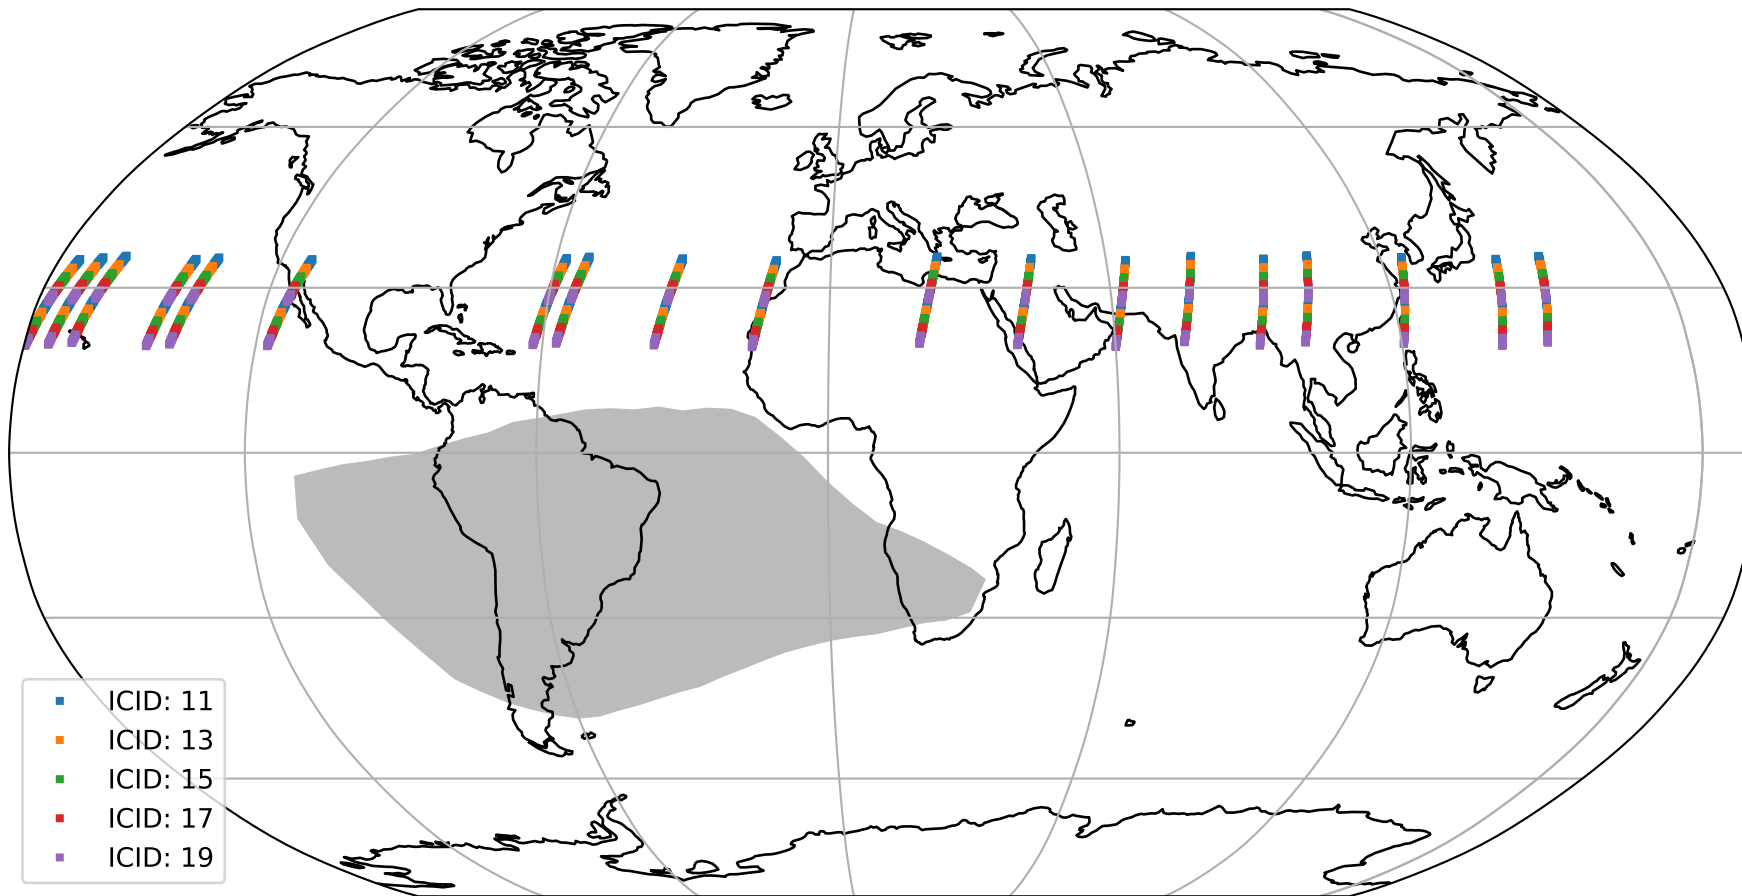

Tropomi SWIR offset (official)

orbits : 19 in [21157, 21202]
coverage : 2021-11-12 / 2021-11-15
median : 0.52595 V
spread : 0.035912 V
created : 2023-08-21T15:07:19

value detector map

Tropomi SWIR offset (official)

orbits : 19 in [21157, 21202]
coverage : 2021-11-12 / 2021-11-15
median : 27.899 μV
spread : 14.238 μV
created : 2023-08-21T15:07:19

Tropomi SWIR offset (official)

orbits : 19 in [21157, 21202]
coverage : 2021-11-12 / 2021-11-15
median : -0.064819 mV
spread : 0.40683 mV
created : 2023-08-21T15:07:20

value compared with SWIR offset CKD

Tropomi SWIR offset (official) ground-tracks of Sentinel-5P

orbits : 19 in [21157, 21202]
coverage : 2021-11-12 / 2021-11-15
created : 2023-08-21T15:07:20

Tropomi SWIR offset (official)

orbits : [2827, 21202]
coverage : 2018-04-30 / 2021-11-15
created : 2023-08-21T15:07:21

trend of detector median & temperatures