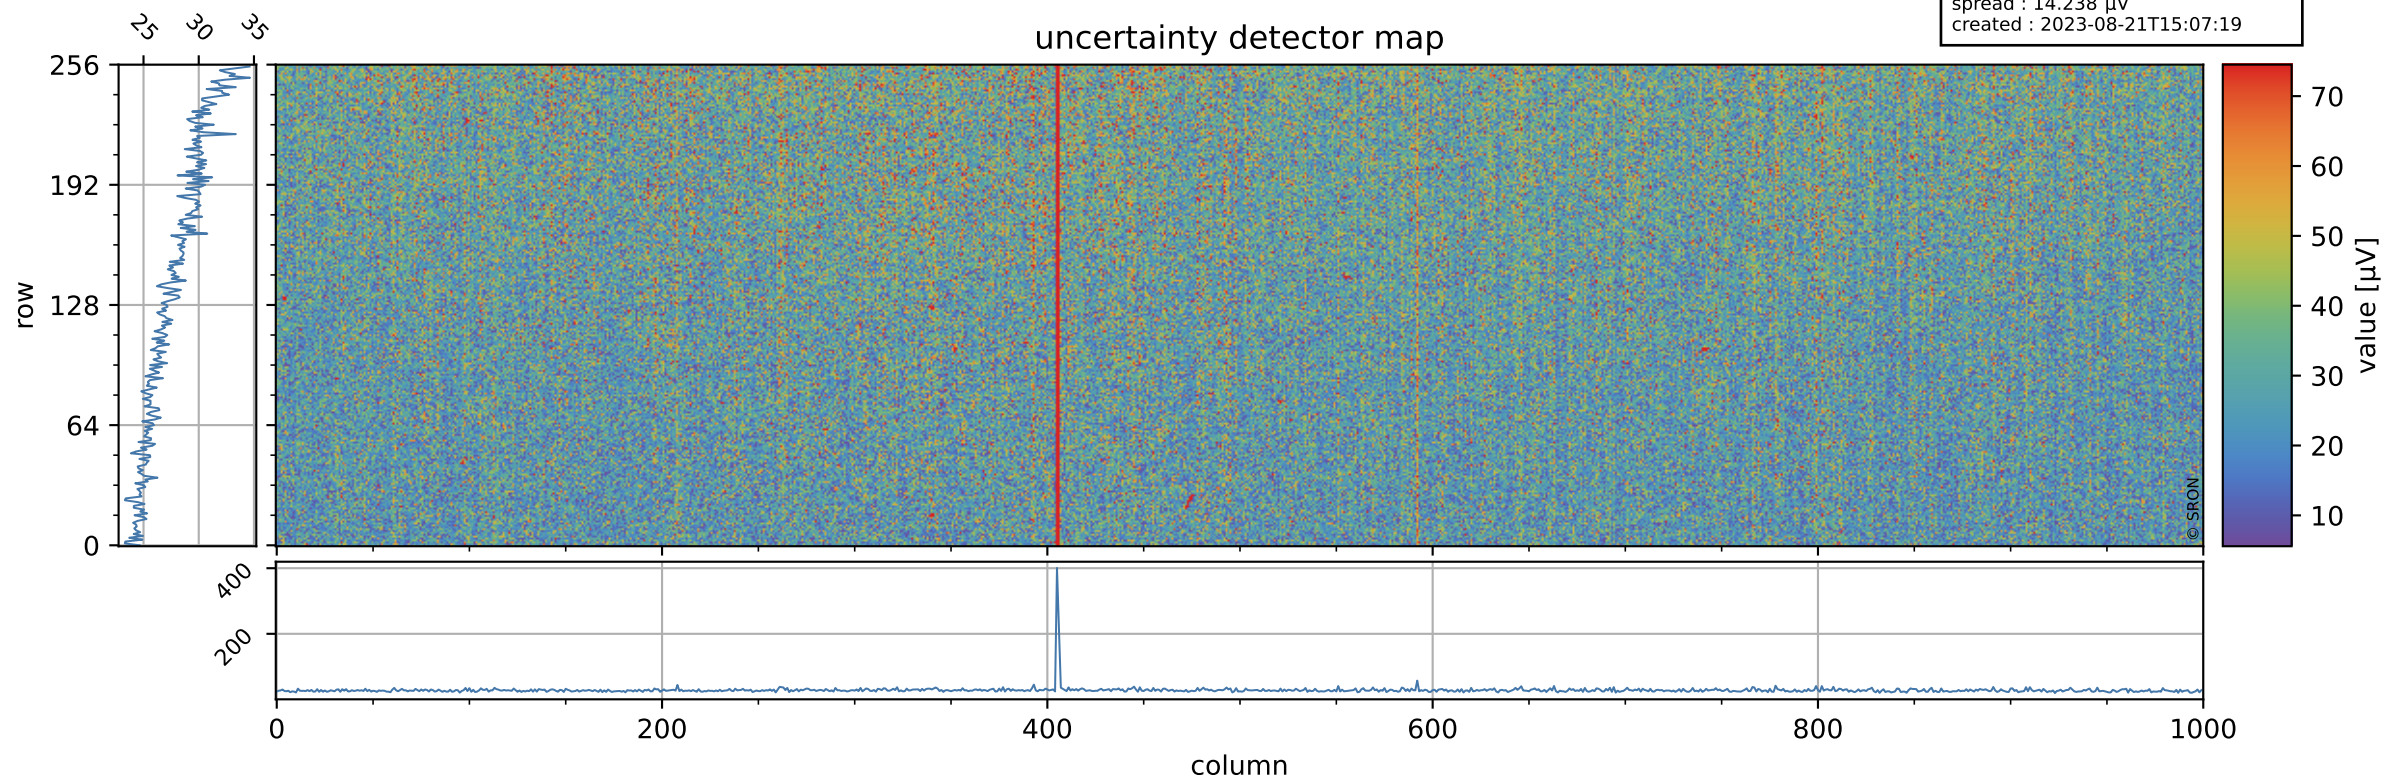

Tropomi SWIR offset (official)

orbits : 19 in [21157, 21202]
coverage : 2021-11-12 / 2021-11-15
median : 0.52595 V
spread : 0.035912 V
created : 2023-08-21T15:07:19

value detector map

Tropomi SWIR offset (official)

orbits : 19 in [21157, 21202]
coverage : 2021-11-12 / 2021-11-15
median : 27.899 μV
spread : 14.238 μV
created : 2023-08-21T15:07:19

Tropomi SWIR offset (official)

orbits : 19 in [21157, 21202]
coverage : 2021-11-12 / 2021-11-15
median : -0.064819 mV
spread : 0.40683 mV
created : 2023-08-21T15:07:20

value compared with SWIR offset CKD

Tropomi SWIR offset (official) ground-tracks of Sentinel-5P

orbits : 19 in [21157, 21202]
coverage : 2021-11-12 / 2021-11-15
created : 2023-08-21T15:07:20

Tropomi SWIR offset (official)

orbits : [2827, 21202]
coverage : 2018-04-30 / 2021-11-15
created : 2023-08-21T15:07:21

trend of detector median & temperatures