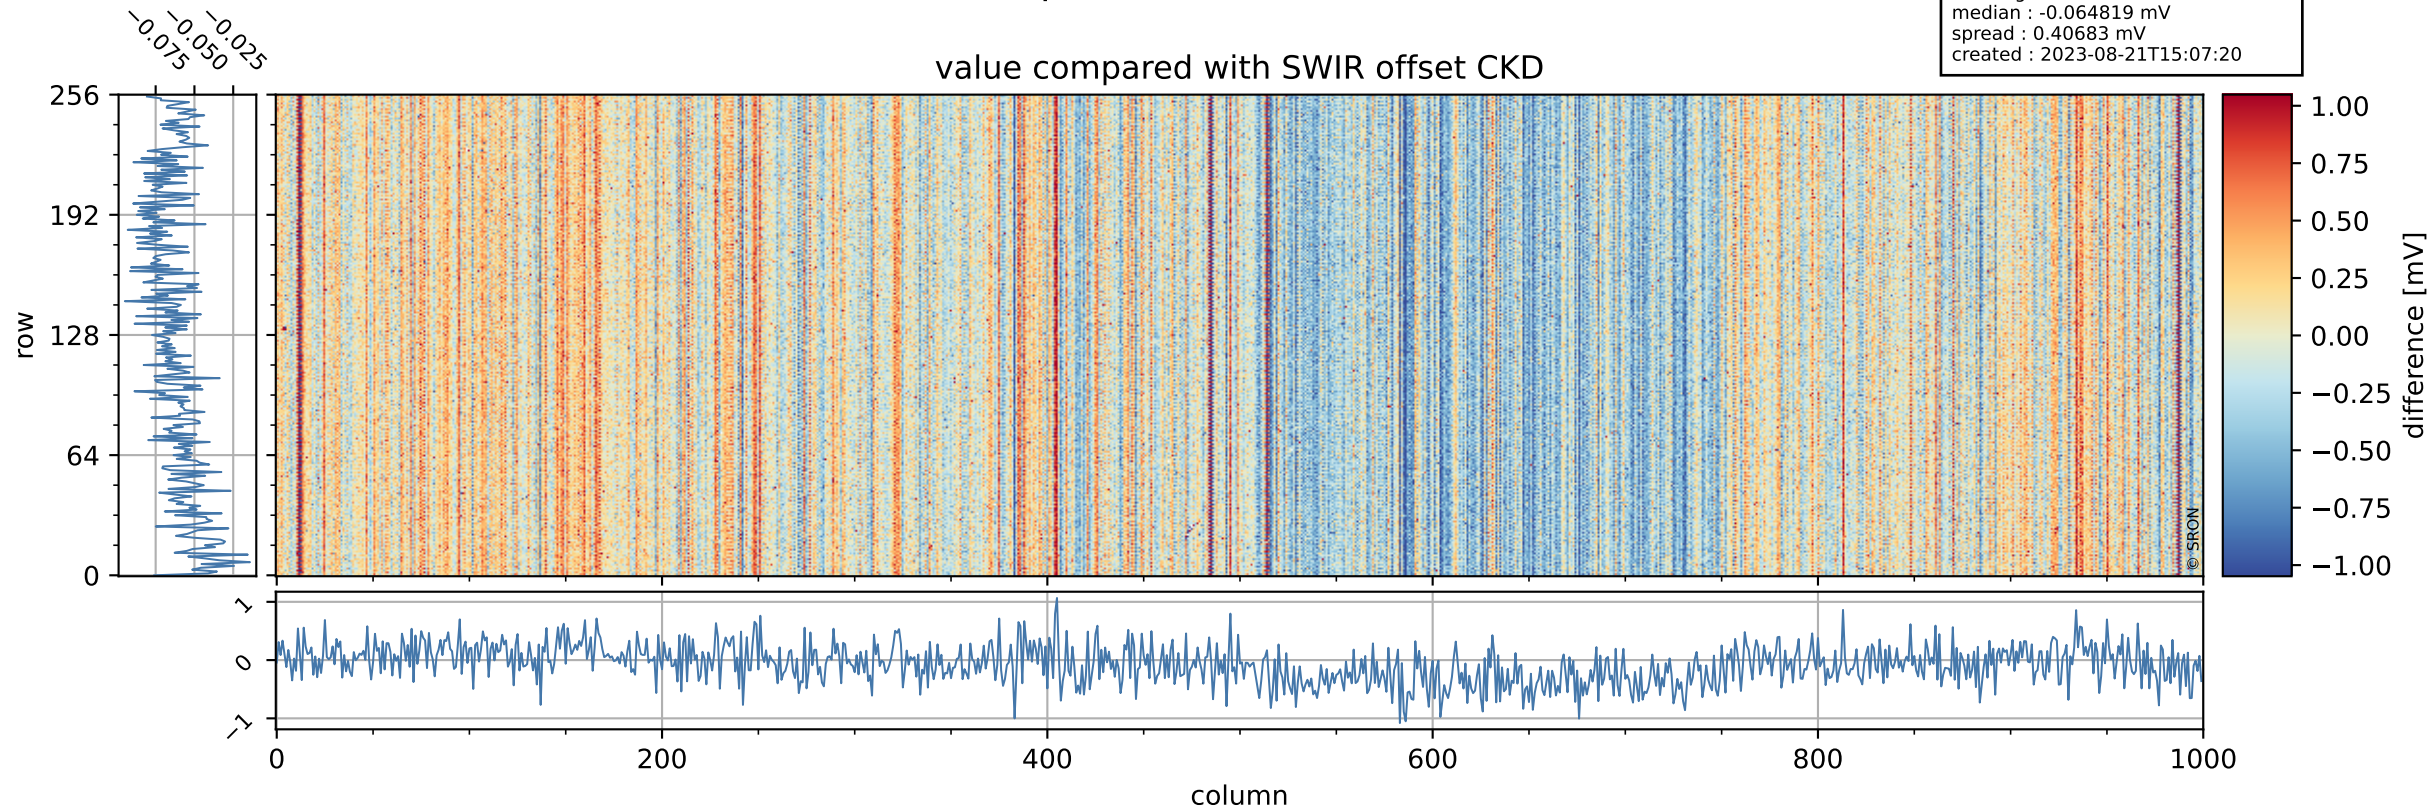

Tropomi SWIR offset (official)

orbits : 19 in [21157, 21202]
coverage : 2021-11-12 / 2021-11-15
median : 0.52595 V
spread : 0.035912 V
created : 2023-08-21T15:07:19

value detector map

Tropomi SWIR offset (official)

orbits : 19 in [21157, 21202]
coverage : 2021-11-12 / 2021-11-15
median : 27.899 μV
spread : 14.238 μV
created : 2023-08-21T15:07:19

Tropomi SWIR offset (official)

orbits : 19 in [21157, 21202]
coverage : 2021-11-12 / 2021-11-15
median : -0.064819 mV
spread : 0.40683 mV
created : 2023-08-21T15:07:20

value compared with SWIR offset CKD

Tropomi SWIR offset (official) ground-tracks of Sentinel-5P

orbits : 19 in [21157, 21202]
coverage : 2021-11-12 / 2021-11-15
created : 2023-08-21T15:07:20

Tropomi SWIR offset (official)

orbits : [2827, 21202]
coverage : 2018-04-30 / 2021-11-15
created : 2023-08-21T15:07:21

trend of detector median & temperatures