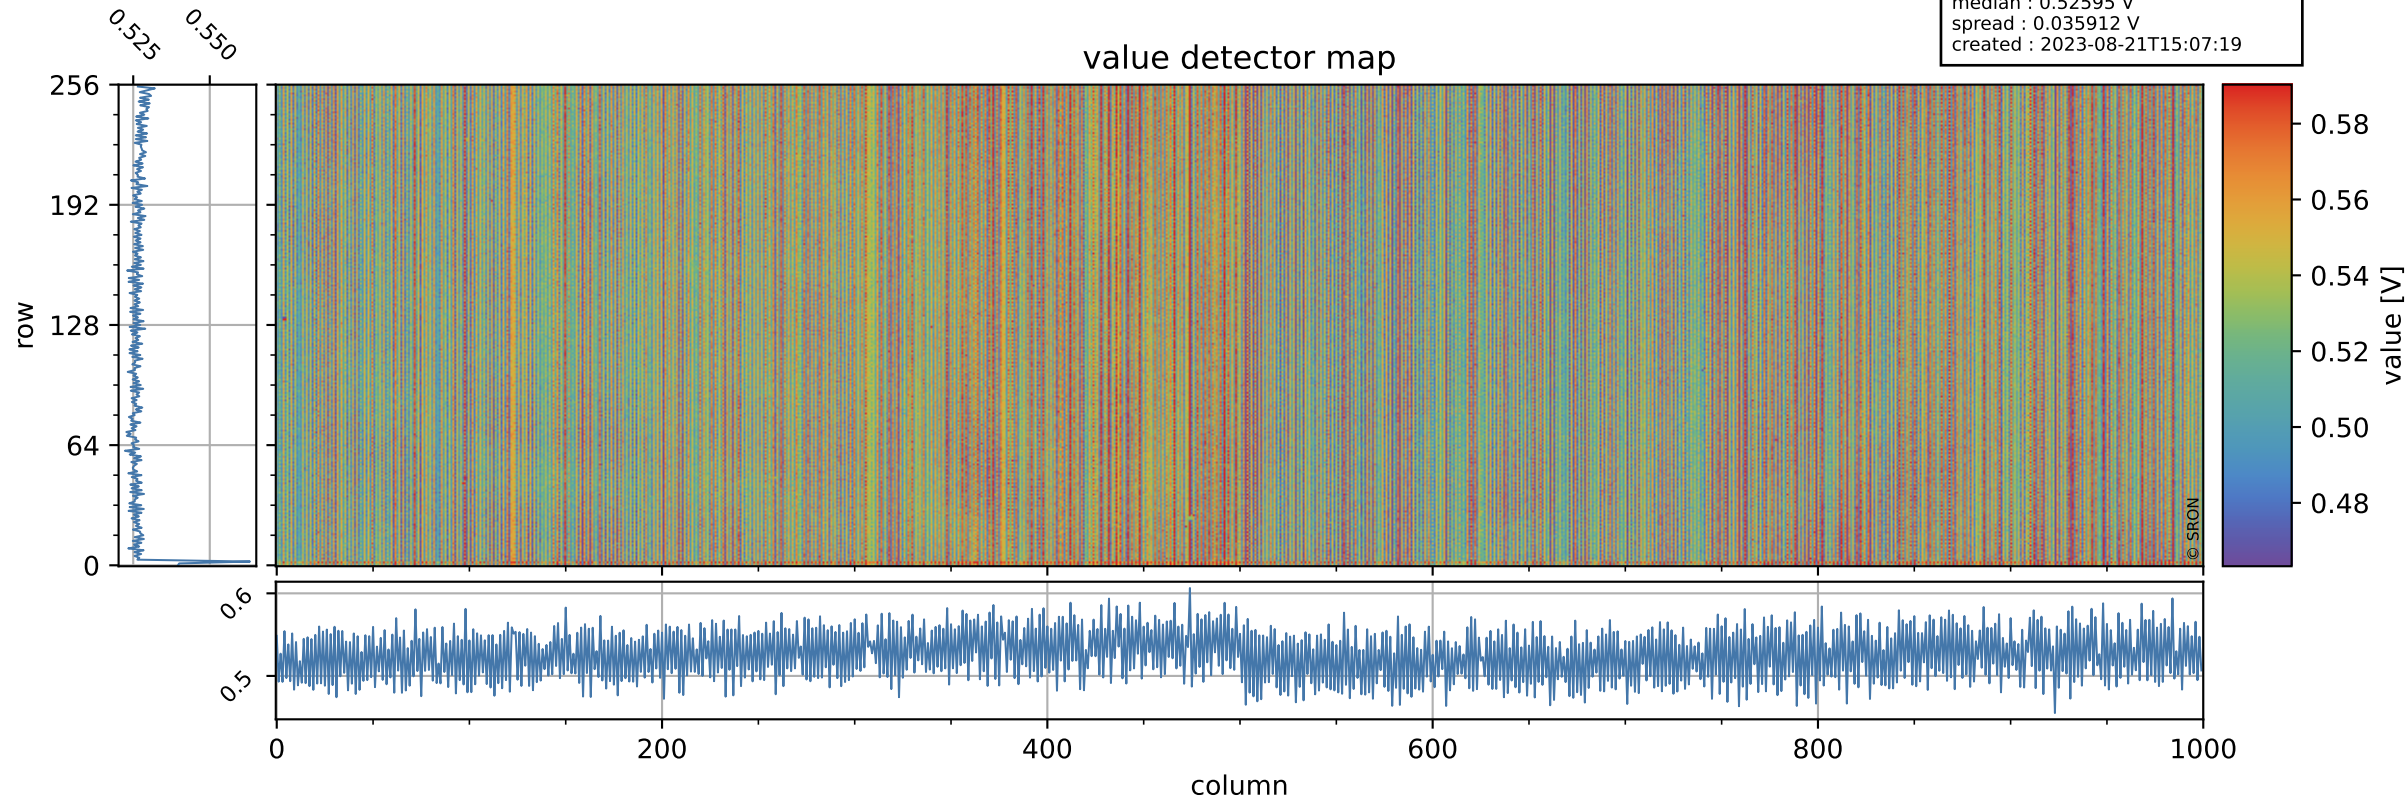

Tropomi SWIR offset (official)

orbits : 19 in [21157, 21202]
coverage : 2021-11-12 / 2021-11-15
median : 0.52595 V
spread : 0.035912 V
created : 2023-08-21T15:07:19

value detector map

Tropomi SWIR offset (official)

orbits : 19 in [21157, 21202]
coverage : 2021-11-12 / 2021-11-15
median : 27.899 μV
spread : 14.238 μV
created : 2023-08-21T15:07:19

Tropomi SWIR offset (official)

orbits : 19 in [21157, 21202]
coverage : 2021-11-12 / 2021-11-15
median : -0.064819 mV
spread : 0.40683 mV
created : 2023-08-21T15:07:20

value compared with SWIR offset CKD

Tropomi SWIR offset (official) ground-tracks of Sentinel-5P

orbits : 19 in [21157, 21202]
coverage : 2021-11-12 / 2021-11-15
created : 2023-08-21T15:07:20

Tropomi SWIR offset (official)

orbits : [2827, 21202]
coverage : 2018-04-30 / 2021-11-15
created : 2023-08-21T15:07:21

trend of detector median & temperatures