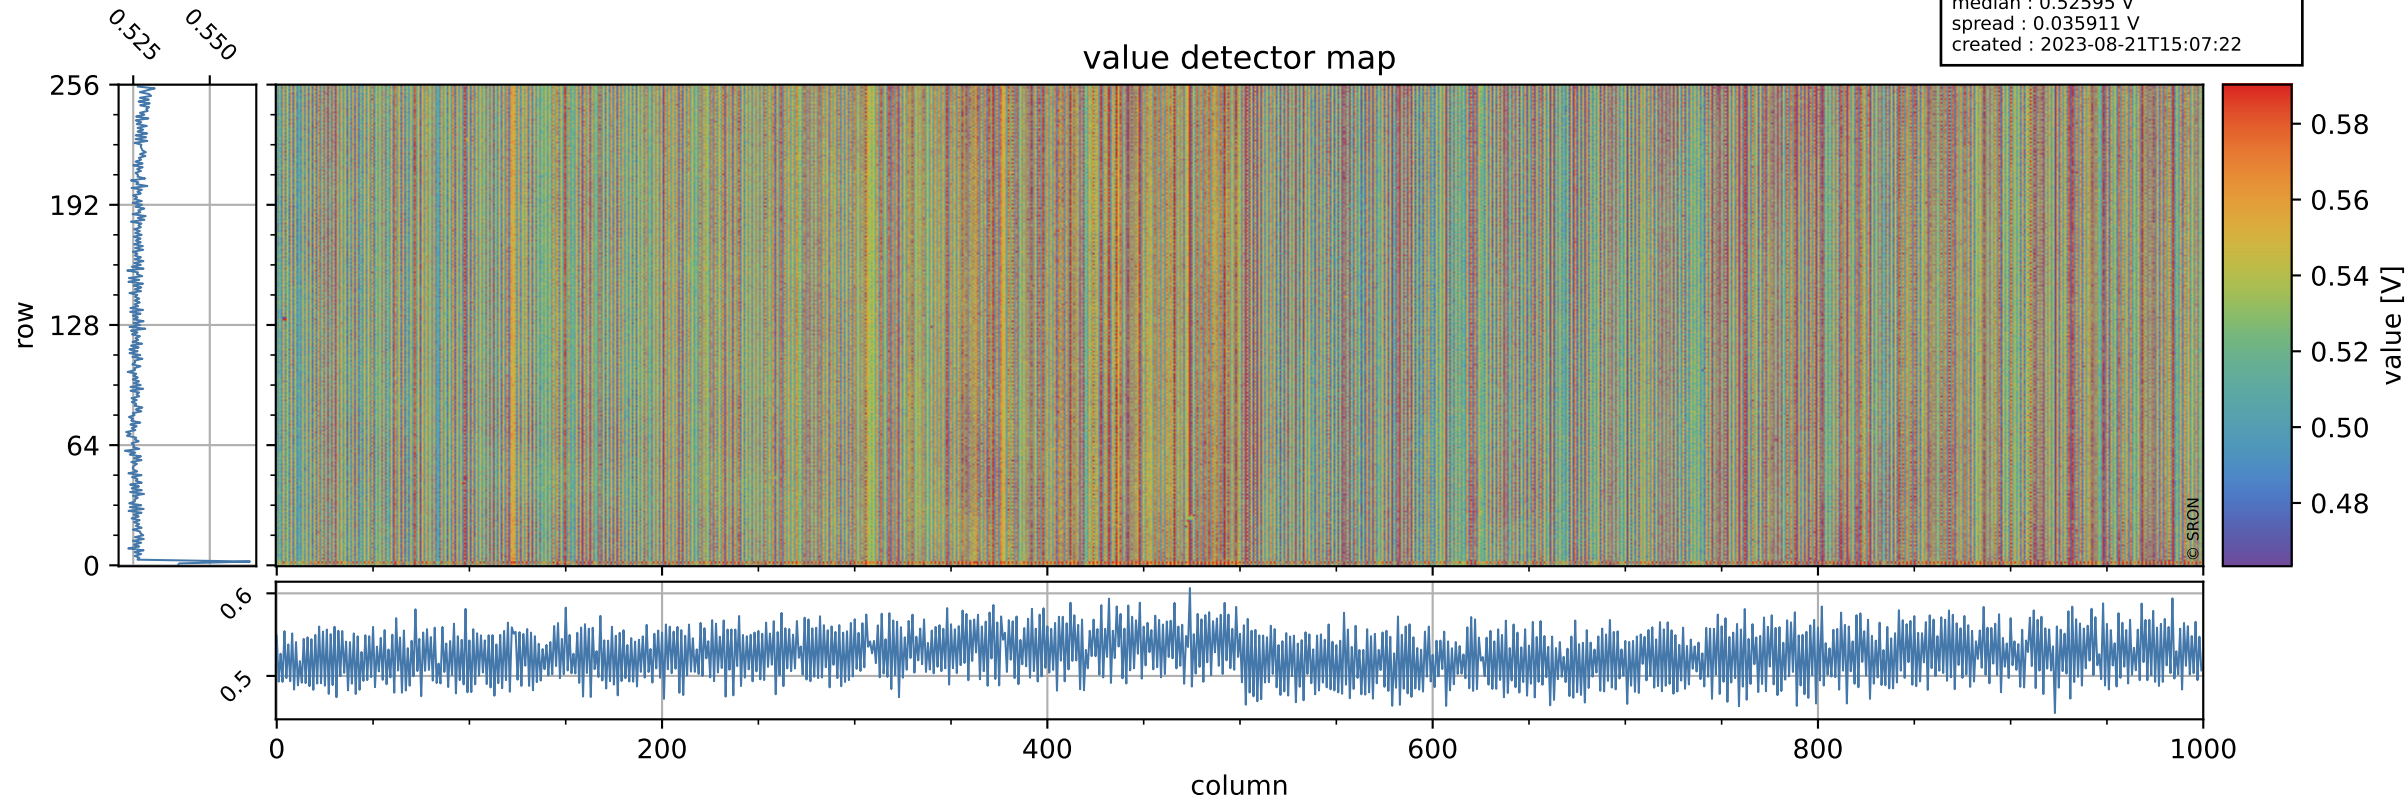

Tropomi SWIR offset (official)

orbits : 19 in [21172, 21217]
coverage : 2021-11-13 / 2021-11-16
median : 0.52595 V
spread : 0.035911 V
created : 2023-08-21T15:07:22

value detector map

Tropomi SWIR offset (official)

orbits : 19 in [21172, 21217]
coverage : 2021-11-13 / 2021-11-16
median : 27.942 μV
spread : 14.234 μV
created : 2023-08-21T15:07:22

Tropomi SWIR offset (official)

orbits : 19 in [21172, 21217]
coverage : 2021-11-13 / 2021-11-16
median : -0.062142 mV
spread : 0.4031 mV
created : 2023-08-21T15:07:23

value compared with SWIR offset CKD

Tropomi SWIR offset (official) ground-tracks of Sentinel-5P

orbits : 19 in [21172, 21217]
coverage : 2021-11-13 / 2021-11-16
created : 2023-08-21T15:07:23

Tropomi SWIR offset (official)

orbits : [2827, 21217]
coverage : 2018-04-30 / 2021-11-16
created : 2023-08-21T15:07:24

trend of detector median & temperatures