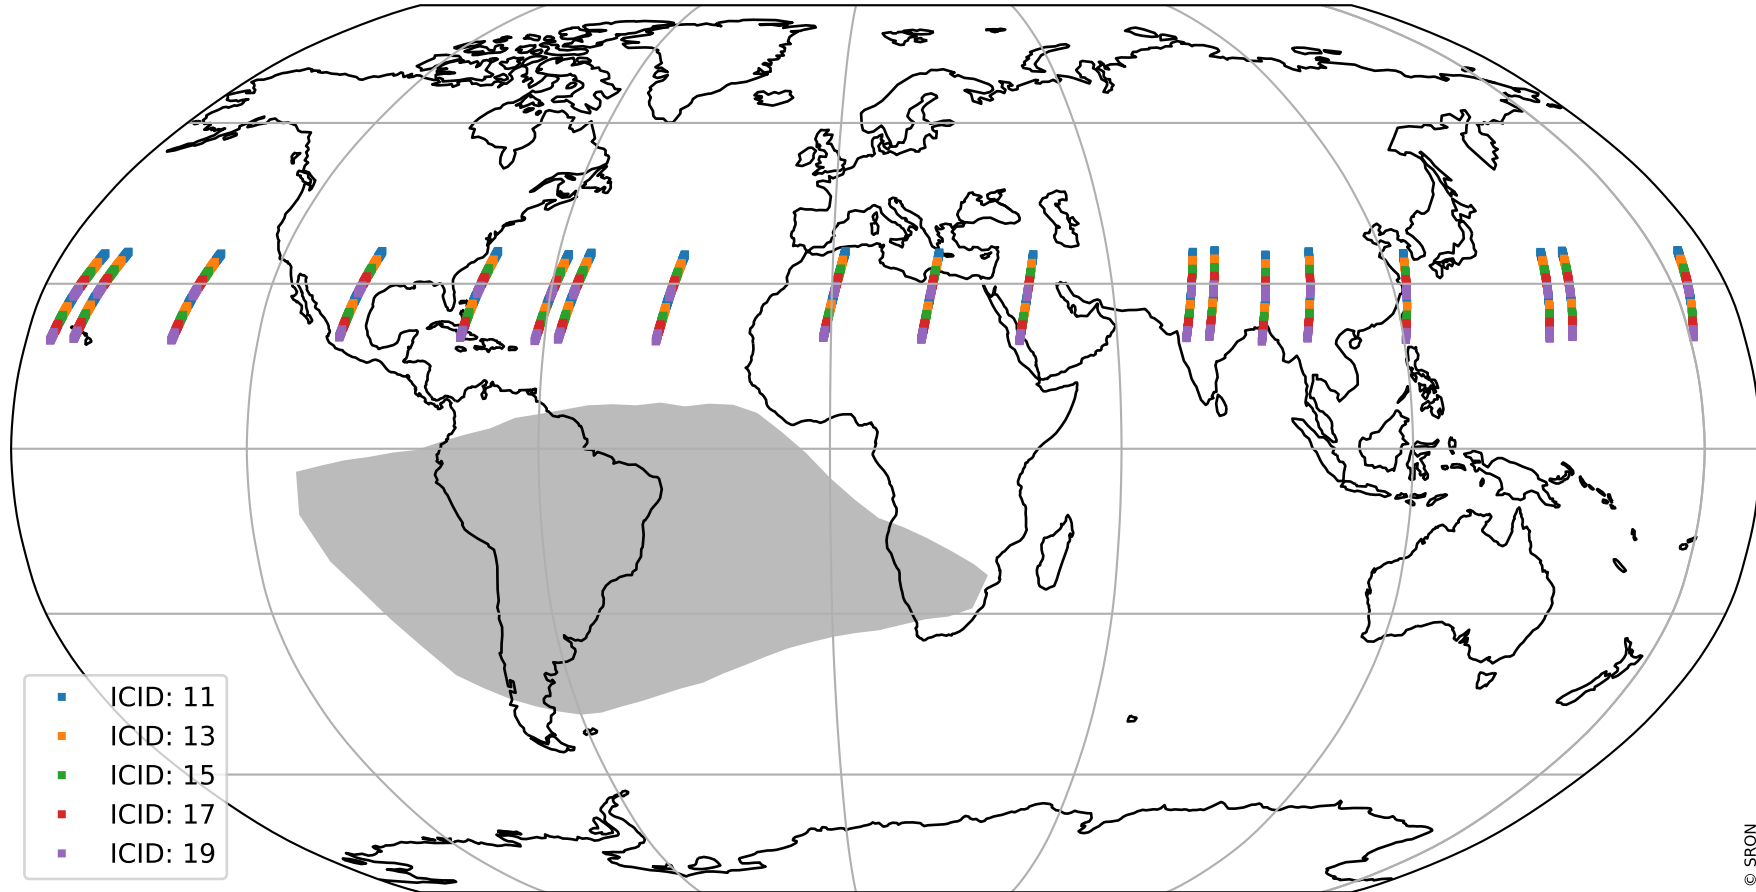

Tropomi SWIR offset (official)

orbits : 19 in [21172, 21217]
coverage : 2021-11-13 / 2021-11-16
median : 0.52595 V
spread : 0.035911 V
created : 2023-08-21T15:07:22

value detector map

Tropomi SWIR offset (official)

orbits : 19 in [21172, 21217]
coverage : 2021-11-13 / 2021-11-16
median : 27.942 μV
spread : 14.234 μV
created : 2023-08-21T15:07:22

Tropomi SWIR offset (official)

orbits : 19 in [21172, 21217]
coverage : 2021-11-13 / 2021-11-16
median : -0.062142 mV
spread : 0.4031 mV
created : 2023-08-21T15:07:23

value compared with SWIR offset CKD

Tropomi SWIR offset (official) ground-tracks of Sentinel-5P

orbits : 19 in [21172, 21217]
coverage : 2021-11-13 / 2021-11-16
created : 2023-08-21T15:07:23

Tropomi SWIR offset (official)

orbits : [2827, 21217]
coverage : 2018-04-30 / 2021-11-16
created : 2023-08-21T15:07:24

trend of detector median & temperatures