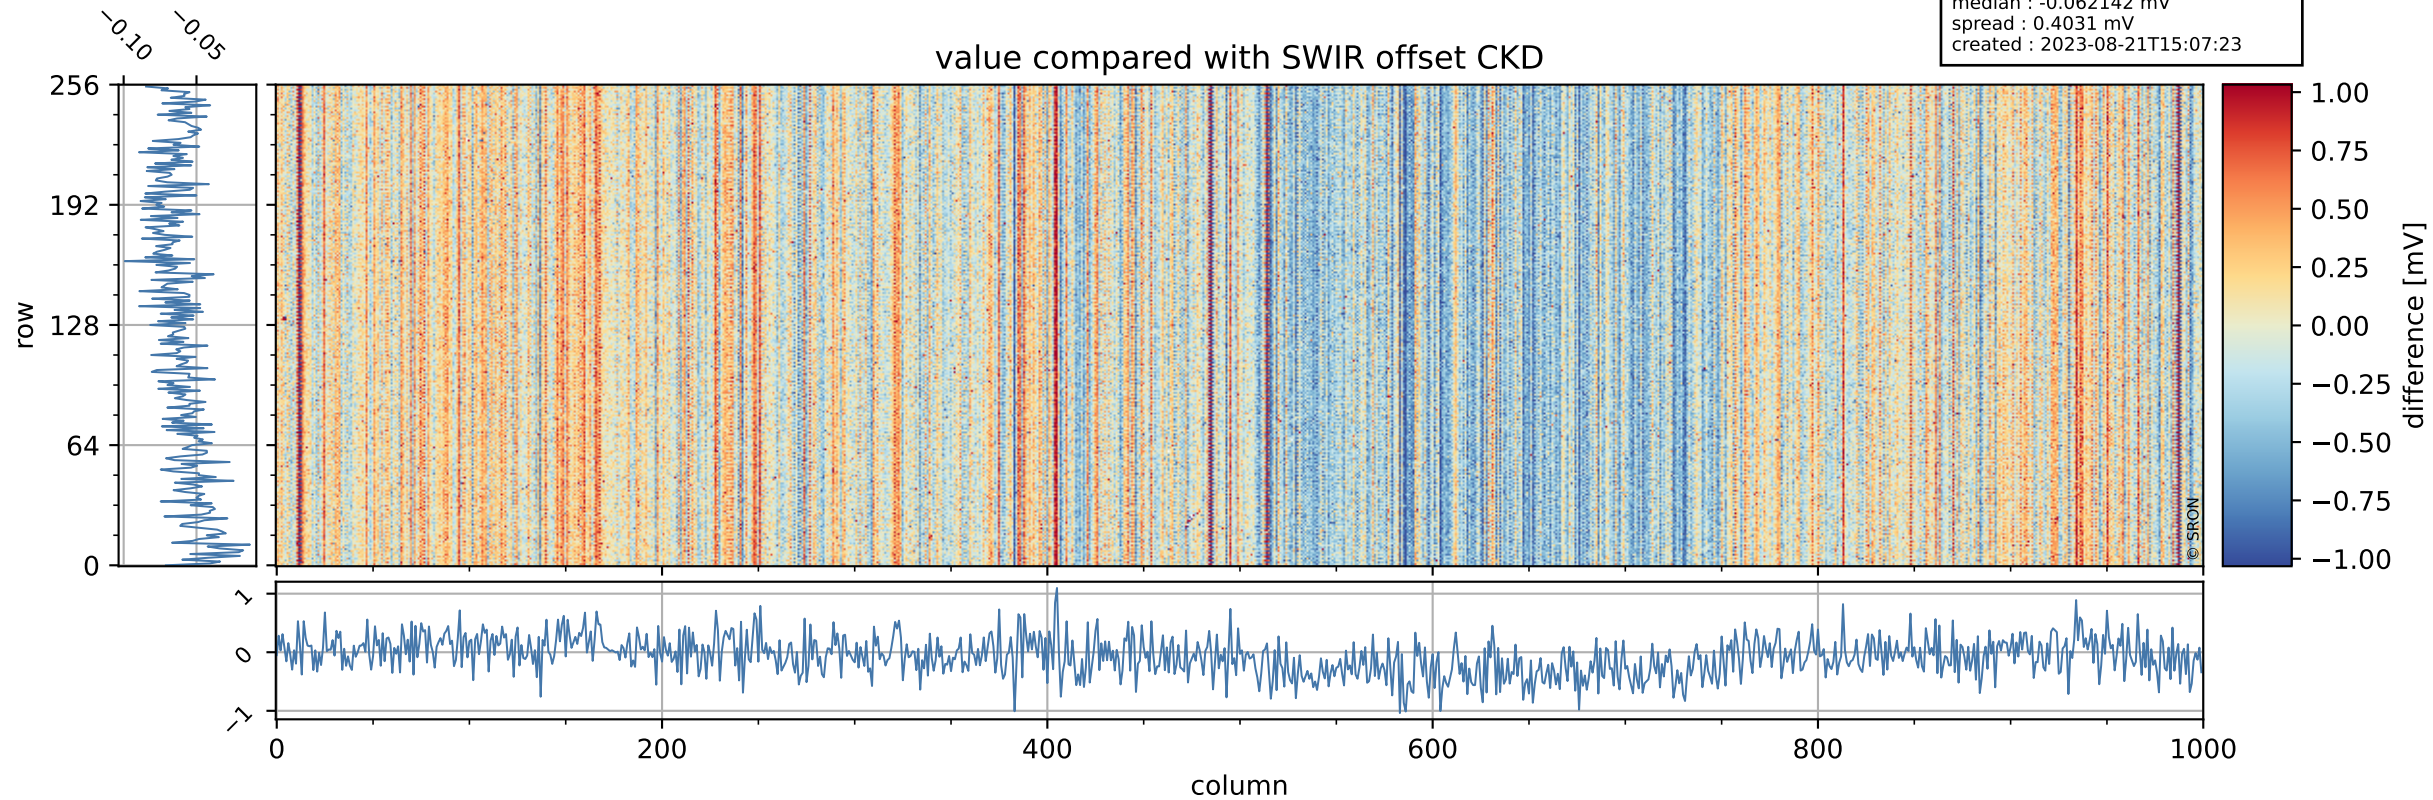

Tropomi SWIR offset (official)

orbits : 19 in [21172, 21217]
coverage : 2021-11-13 / 2021-11-16
median : 0.52595 V
spread : 0.035911 V
created : 2023-08-21T15:07:22

value detector map

Tropomi SWIR offset (official)

orbits : 19 in [21172, 21217]
coverage : 2021-11-13 / 2021-11-16
median : 27.942 μV
spread : 14.234 μV
created : 2023-08-21T15:07:22

Tropomi SWIR offset (official)

orbits : 19 in [21172, 21217]
coverage : 2021-11-13 / 2021-11-16
median : -0.062142 mV
spread : 0.4031 mV
created : 2023-08-21T15:07:23

value compared with SWIR offset CKD

Tropomi SWIR offset (official) ground-tracks of Sentinel-5P

orbits : 19 in [21172, 21217]
coverage : 2021-11-13 / 2021-11-16
created : 2023-08-21T15:07:23

Tropomi SWIR offset (official)

orbits : [2827, 21217]
coverage : 2018-04-30 / 2021-11-16
created : 2023-08-21T15:07:24

trend of detector median & temperatures