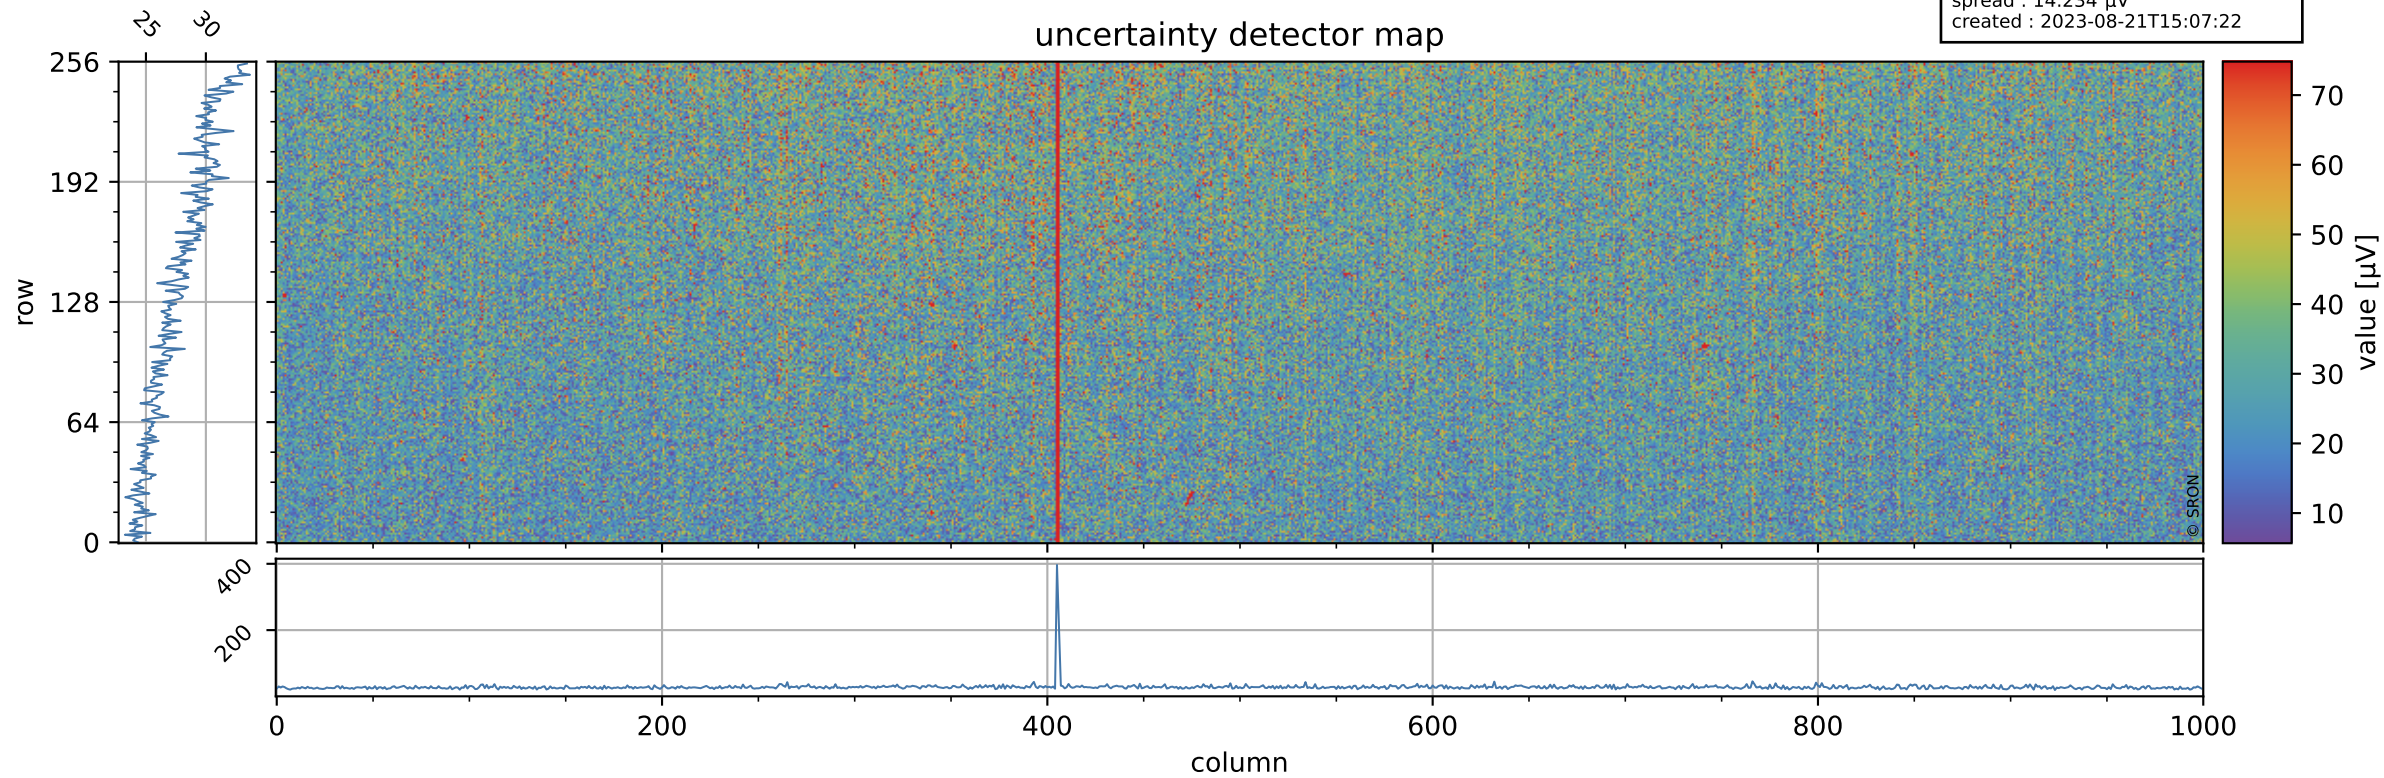

Tropomi SWIR offset (official)

orbits : 19 in [21172, 21217]
coverage : 2021-11-13 / 2021-11-16
median : 0.52595 V
spread : 0.035911 V
created : 2023-08-21T15:07:22

value detector map

Tropomi SWIR offset (official)

orbits : 19 in [21172, 21217]
coverage : 2021-11-13 / 2021-11-16
median : 27.942 μV
spread : 14.234 μV
created : 2023-08-21T15:07:22

Tropomi SWIR offset (official)

orbits : 19 in [21172, 21217]
coverage : 2021-11-13 / 2021-11-16
median : -0.062142 mV
spread : 0.4031 mV
created : 2023-08-21T15:07:23

value compared with SWIR offset CKD

Tropomi SWIR offset (official) ground-tracks of Sentinel-5P

orbits : 19 in [21172, 21217]
coverage : 2021-11-13 / 2021-11-16
created : 2023-08-21T15:07:23

Tropomi SWIR offset (official)

orbits : [2827, 21217]
coverage : 2018-04-30 / 2021-11-16
created : 2023-08-21T15:07:24

trend of detector median & temperatures