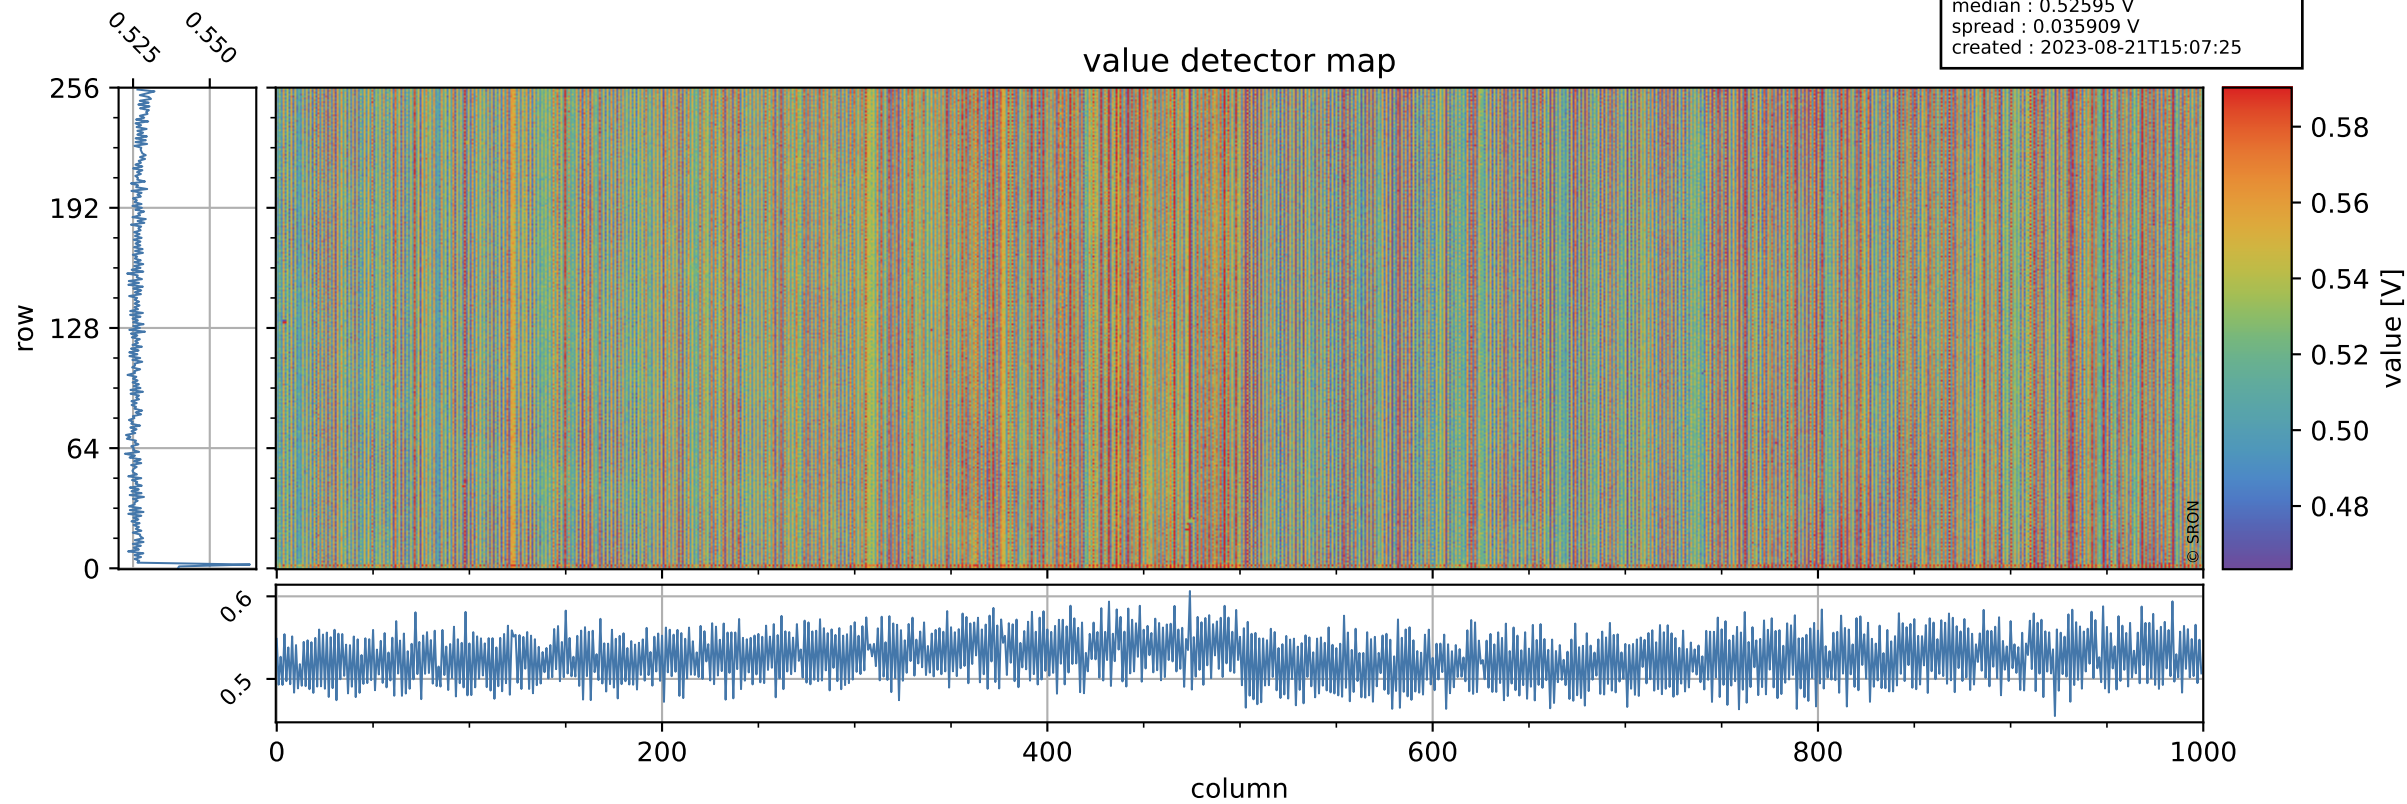

Tropomi SWIR offset (official)

orbits : 18 in [21187, 21232]
coverage : 2021-11-14 / 2021-11-17
median : 0.52595 V
spread : 0.035909 V
created : 2023-08-21T15:07:25

value detector map

Tropomi SWIR offset (official)

orbits : 18 in [21187, 21232]
coverage : 2021-11-14 / 2021-11-17
median : 28.54 μV
spread : 14.471 μV
created : 2023-08-21T15:07:25

Tropomi SWIR offset (official)

orbits : 18 in [21187, 21232]
coverage : 2021-11-14 / 2021-11-17
median : -0.06607 mV
spread : 0.40064 mV
created : 2023-08-21T15:07:26

value compared with SWIR offset CKD

Tropomi SWIR offset (official) ground-tracks of Sentinel-5P

orbits : 18 in [21187, 21232]
coverage : 2021-11-14 / 2021-11-17
created : 2023-08-21T15:07:26

Tropomi SWIR offset (official)

orbits : [2827, 21232]
coverage : 2018-04-30 / 2021-11-17
created : 2023-08-21T15:07:27

trend of detector median & temperatures