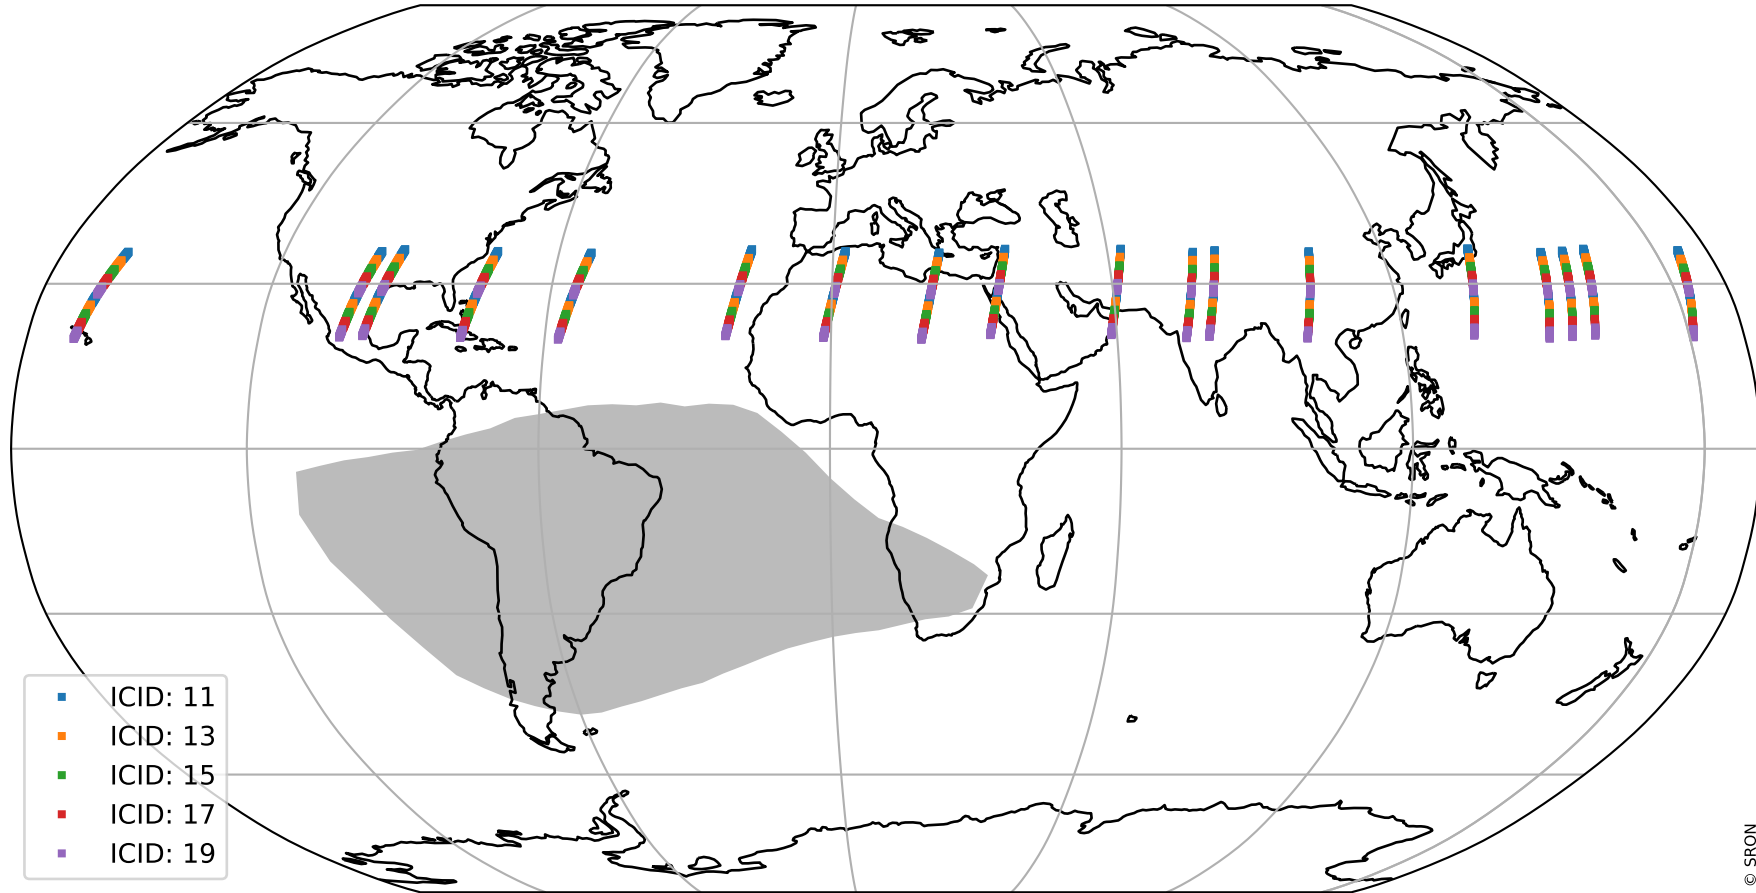

Tropomi SWIR offset (official)

orbits : 18 in [21187, 21232]
coverage : 2021-11-14 / 2021-11-17
median : 0.52595 V
spread : 0.035909 V
created : 2023-08-21T15:07:25

value detector map

Tropomi SWIR offset (official)

orbits : 18 in [21187, 21232]
coverage : 2021-11-14 / 2021-11-17
median : 28.54 μV
spread : 14.471 μV
created : 2023-08-21T15:07:25

Tropomi SWIR offset (official)

orbits : 18 in [21187, 21232]
coverage : 2021-11-14 / 2021-11-17
median : -0.06607 mV
spread : 0.40064 mV
created : 2023-08-21T15:07:26

value compared with SWIR offset CKD

Tropomi SWIR offset (official) ground-tracks of Sentinel-5P

orbits : 18 in [21187, 21232]
coverage : 2021-11-14 / 2021-11-17
created : 2023-08-21T15:07:26

Tropomi SWIR offset (official)

orbits : [2827, 21232]
coverage : 2018-04-30 / 2021-11-17
created : 2023-08-21T15:07:27

trend of detector median & temperatures