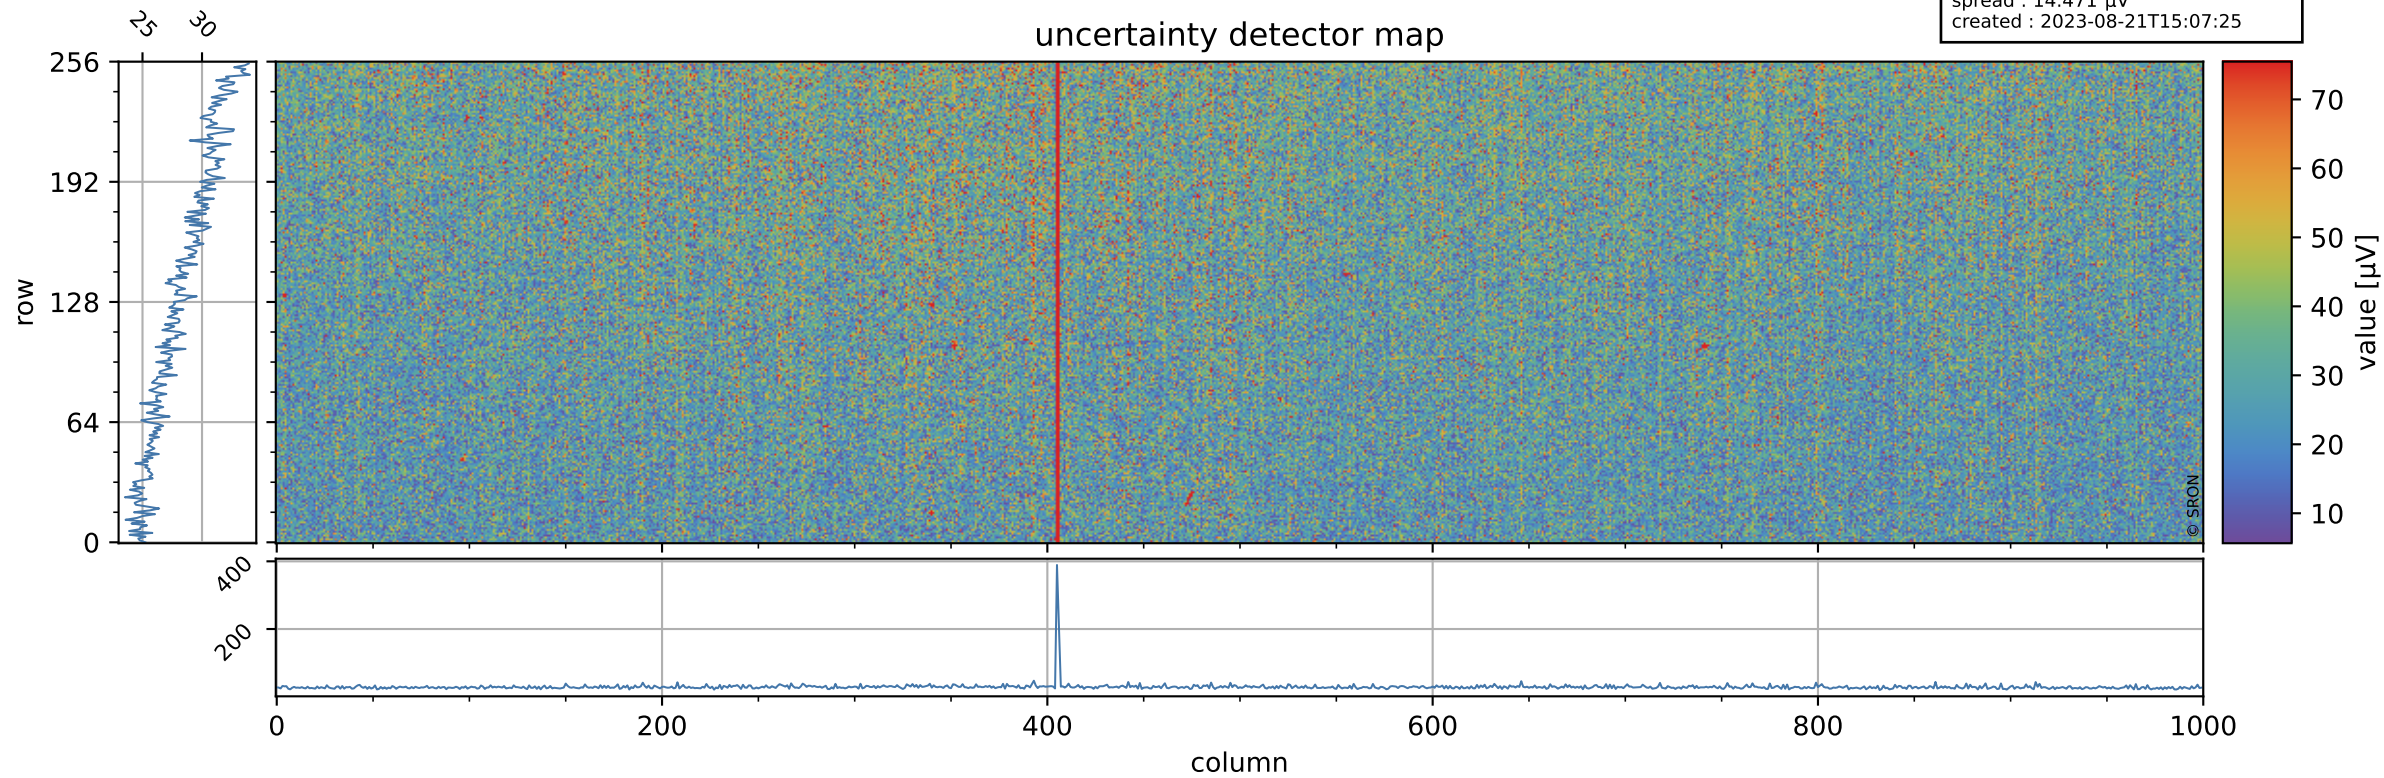

Tropomi SWIR offset (official)

orbits : 18 in [21187, 21232]
coverage : 2021-11-14 / 2021-11-17
median : 0.52595 V
spread : 0.035909 V
created : 2023-08-21T15:07:25

value detector map

Tropomi SWIR offset (official)

orbits : 18 in [21187, 21232]
coverage : 2021-11-14 / 2021-11-17
median : 28.54 μV
spread : 14.471 μV
created : 2023-08-21T15:07:25

Tropomi SWIR offset (official)

orbits : 18 in [21187, 21232]
coverage : 2021-11-14 / 2021-11-17
median : -0.06607 mV
spread : 0.40064 mV
created : 2023-08-21T15:07:26

value compared with SWIR offset CKD

Tropomi SWIR offset (official) ground-tracks of Sentinel-5P

orbits : 18 in [21187, 21232]
coverage : 2021-11-14 / 2021-11-17
created : 2023-08-21T15:07:26

Tropomi SWIR offset (official)

orbits : [2827, 21232]
coverage : 2018-04-30 / 2021-11-17
created : 2023-08-21T15:07:27

trend of detector median & temperatures