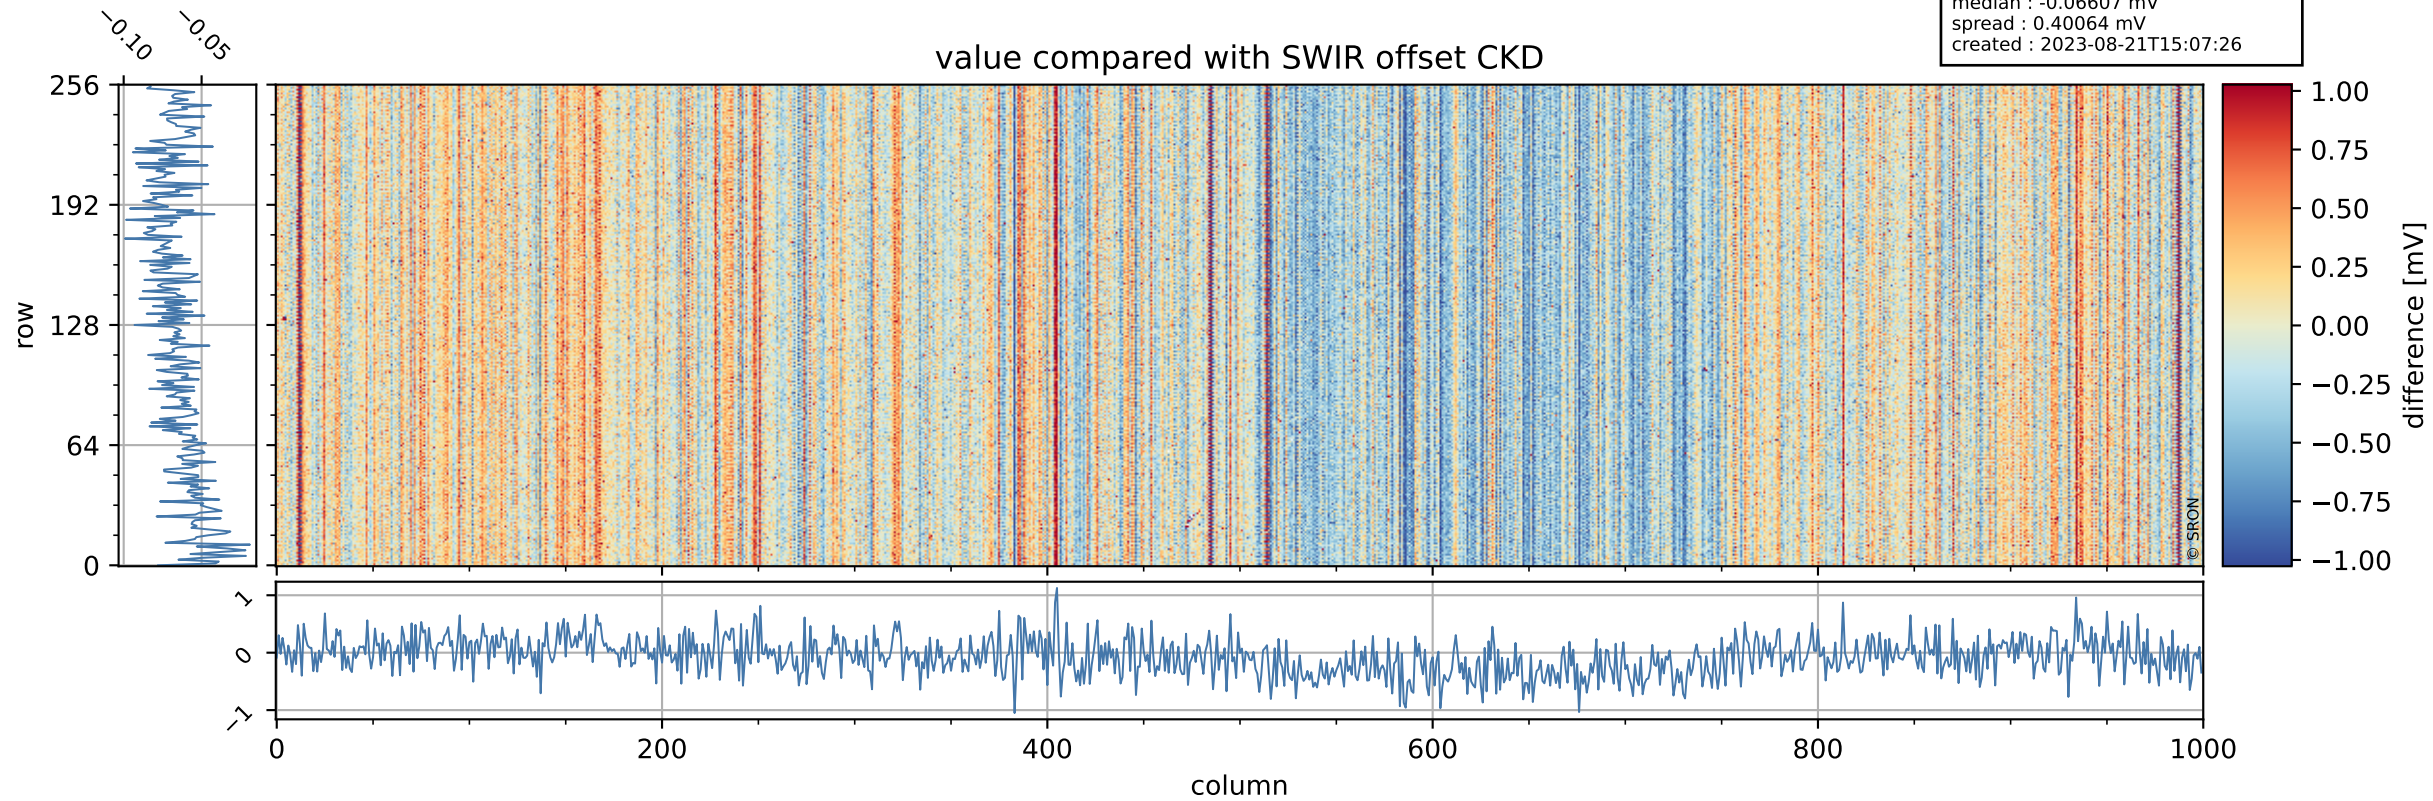

Tropomi SWIR offset (official)

orbits : 18 in [21187, 21232]
coverage : 2021-11-14 / 2021-11-17
median : 0.52595 V
spread : 0.035909 V
created : 2023-08-21T15:07:25

value detector map

Tropomi SWIR offset (official)

orbits : 18 in [21187, 21232]
coverage : 2021-11-14 / 2021-11-17
median : 28.54 μV
spread : 14.471 μV
created : 2023-08-21T15:07:25

Tropomi SWIR offset (official)

orbits : 18 in [21187, 21232]
coverage : 2021-11-14 / 2021-11-17
median : -0.06607 mV
spread : 0.40064 mV
created : 2023-08-21T15:07:26

value compared with SWIR offset CKD

Tropomi SWIR offset (official) ground-tracks of Sentinel-5P

orbits : 18 in [21187, 21232]
coverage : 2021-11-14 / 2021-11-17
created : 2023-08-21T15:07:26

Tropomi SWIR offset (official)

orbits : [2827, 21232]
coverage : 2018-04-30 / 2021-11-17
created : 2023-08-21T15:07:27

trend of detector median & temperatures