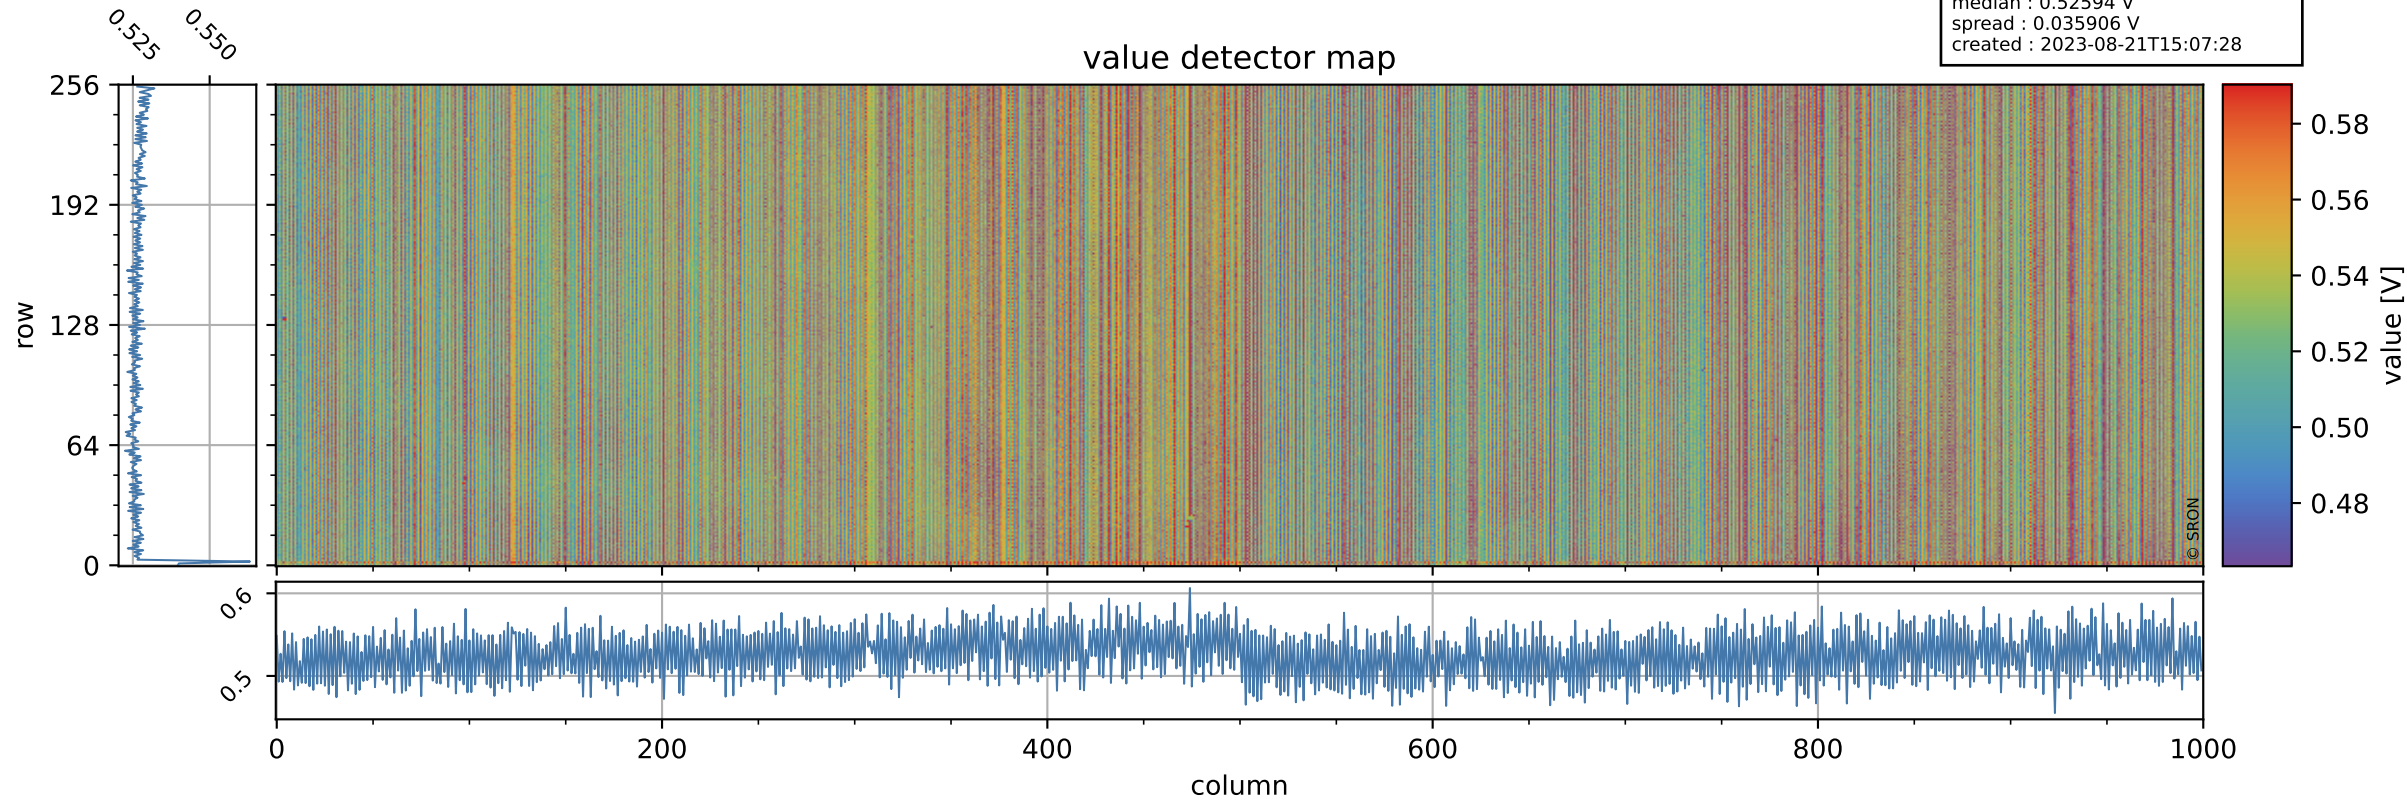

Tropomi SWIR offset (official)

orbits : 19 in [21202, 21247]
coverage : 2021-11-16 / 2021-11-18
median : 0.52594 V
spread : 0.035906 V
created : 2023-08-21T15:07:28

value detector map

Tropomi SWIR offset (official)

orbits : 19 in [21202, 21247]
coverage : 2021-11-16 / 2021-11-18
median : 27.957 μV
spread : 14.237 μV
created : 2023-08-21T15:07:28

Tropomi SWIR offset (official)

orbits : 19 in [21202, 21247]
coverage : 2021-11-16 / 2021-11-18
median : -0.070507 mV
spread : 0.39891 mV
created : 2023-08-21T15:07:29

value compared with SWIR offset CKD

Tropomi SWIR offset (official) ground-tracks of Sentinel-5P

orbits : 19 in [21202, 21247]
coverage : 2021-11-16 / 2021-11-18
created : 2023-08-21T15:07:29

Tropomi SWIR offset (official)

orbits : [2827, 21247]
coverage : 2018-04-30 / 2021-11-18
created : 2023-08-21T15:07:30

trend of detector median & temperatures