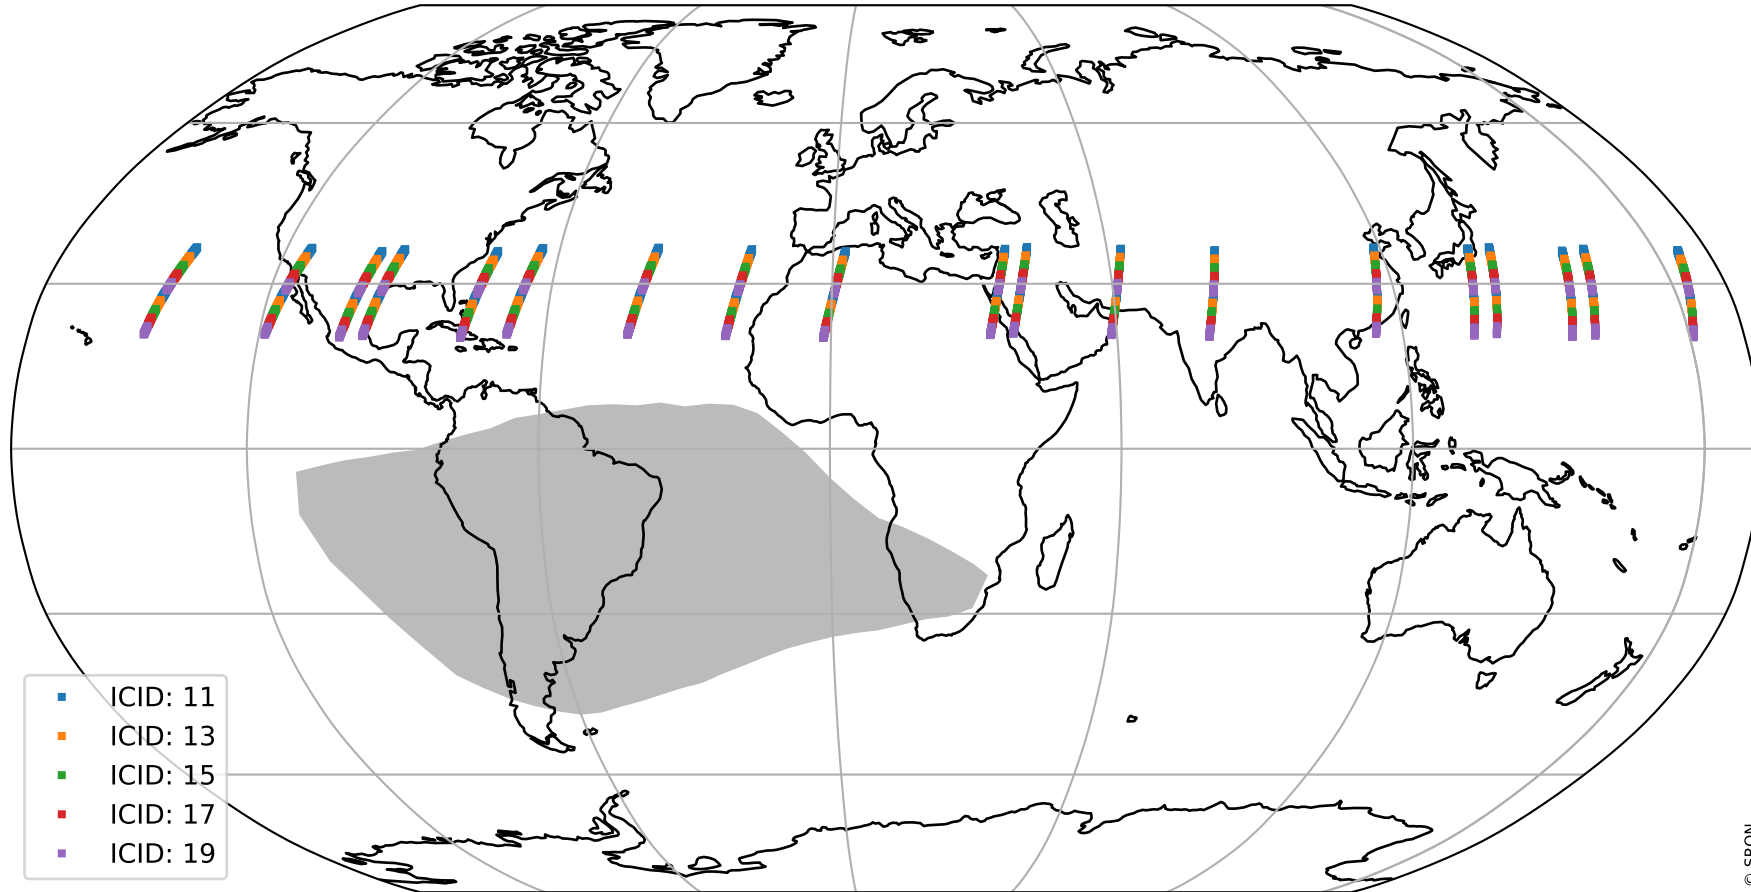

Tropomi SWIR offset (official)

orbits : 19 in [21202, 21247]
coverage : 2021-11-16 / 2021-11-18
median : 0.52594 V
spread : 0.035906 V
created : 2023-08-21T15:07:28

value detector map

Tropomi SWIR offset (official)

orbits : 19 in [21202, 21247]
coverage : 2021-11-16 / 2021-11-18
median : 27.957 μV
spread : 14.237 μV
created : 2023-08-21T15:07:28

Tropomi SWIR offset (official)

orbits : 19 in [21202, 21247]
coverage : 2021-11-16 / 2021-11-18
median : -0.070507 mV
spread : 0.39891 mV
created : 2023-08-21T15:07:29

value compared with SWIR offset CKD

Tropomi SWIR offset (official) ground-tracks of Sentinel-5P

orbits : 19 in [21202, 21247]
coverage : 2021-11-16 / 2021-11-18
created : 2023-08-21T15:07:29

Tropomi SWIR offset (official)

orbits : [2827, 21247]
coverage : 2018-04-30 / 2021-11-18
created : 2023-08-21T15:07:30

trend of detector median & temperatures