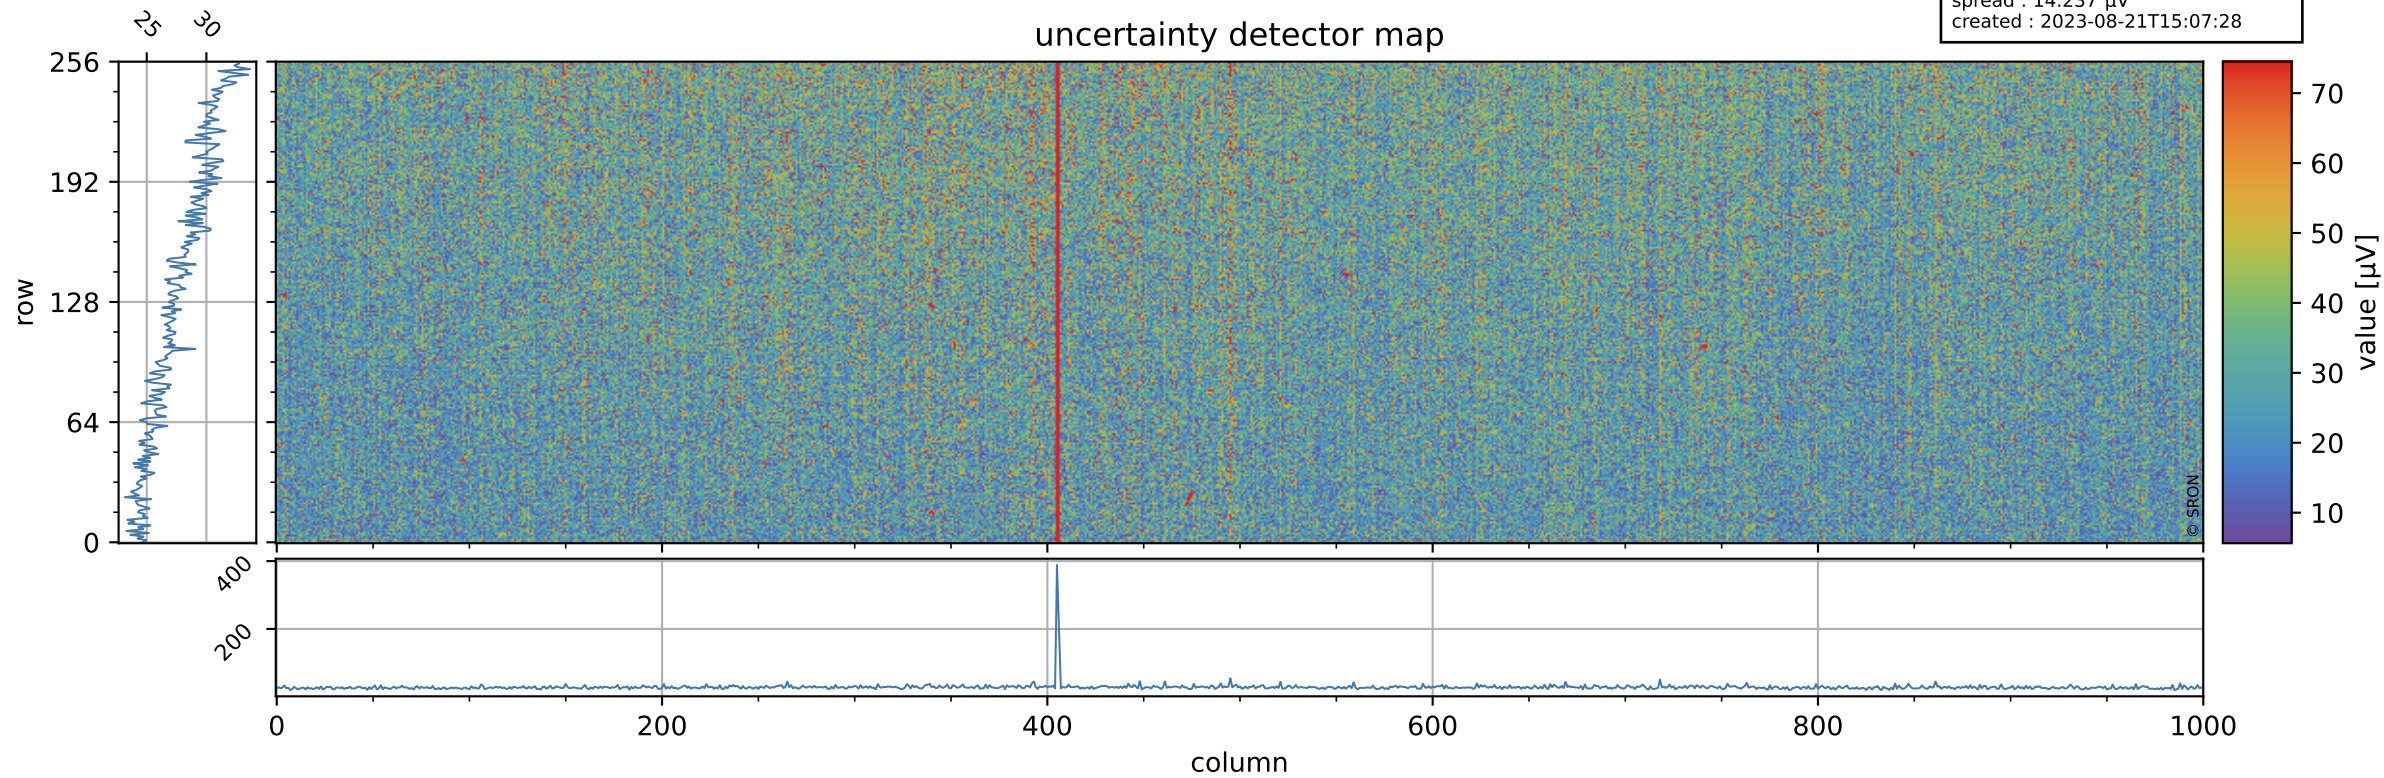

Tropomi SWIR offset (official)

orbits : 19 in [21202, 21247]
coverage : 2021-11-16 / 2021-11-18
median : 0.52594 V
spread : 0.035906 V
created : 2023-08-21T15:07:28

value detector map

Tropomi SWIR offset (official)

orbits : 19 in [21202, 21247]
coverage : 2021-11-16 / 2021-11-18
median : 27.957 μV
spread : 14.237 μV
created : 2023-08-21T15:07:28

Tropomi SWIR offset (official)

orbits : 19 in [21202, 21247]
coverage : 2021-11-16 / 2021-11-18
median : -0.070507 mV
spread : 0.39891 mV
created : 2023-08-21T15:07:29

value compared with SWIR offset CKD

Tropomi SWIR offset (official) ground-tracks of Sentinel-5P

orbits : 19 in [21202, 21247]
coverage : 2021-11-16 / 2021-11-18
created : 2023-08-21T15:07:29

Tropomi SWIR offset (official)

orbits : [2827, 21247]
coverage : 2018-04-30 / 2021-11-18
created : 2023-08-21T15:07:30

trend of detector median & temperatures