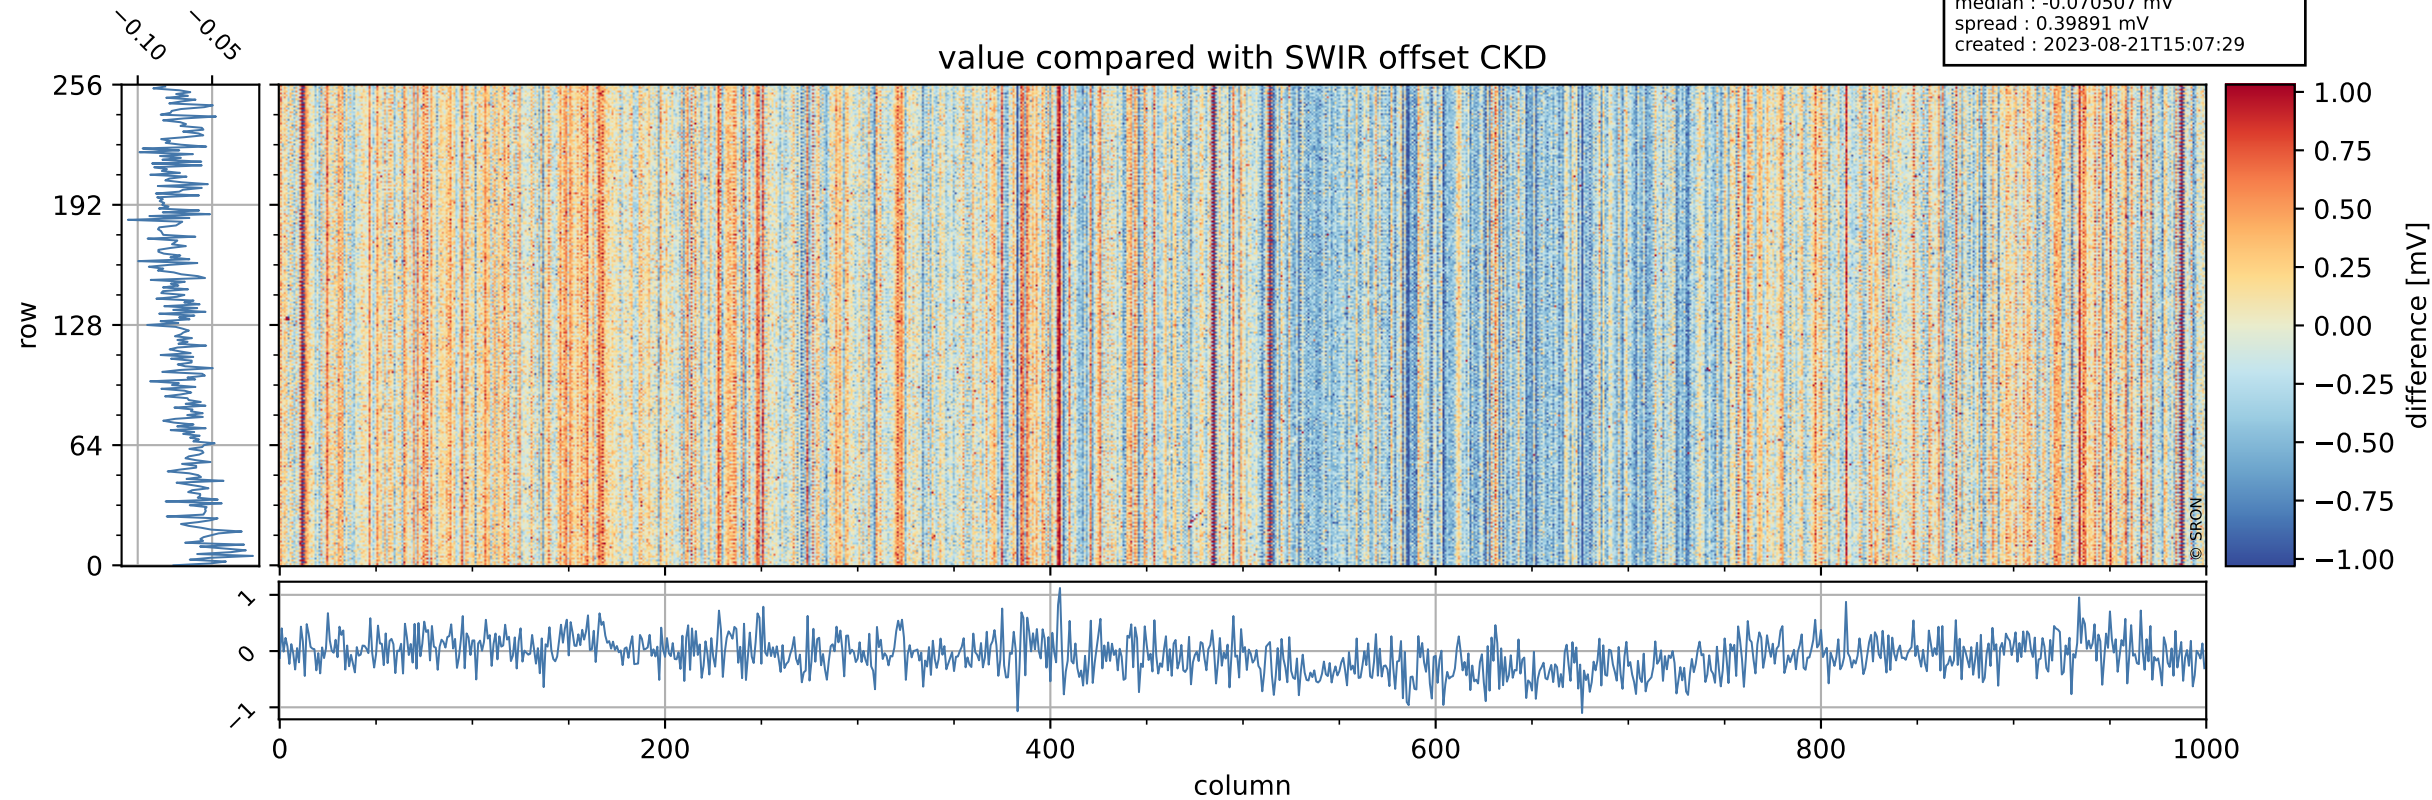

Tropomi SWIR offset (official)

orbits : 19 in [21202, 21247]
coverage : 2021-11-16 / 2021-11-18
median : 0.52594 V
spread : 0.035906 V
created : 2023-08-21T15:07:28

value detector map

Tropomi SWIR offset (official)

orbits : 19 in [21202, 21247]
coverage : 2021-11-16 / 2021-11-18
median : 27.957 μV
spread : 14.237 μV
created : 2023-08-21T15:07:28

Tropomi SWIR offset (official)

orbits : 19 in [21202, 21247]
coverage : 2021-11-16 / 2021-11-18
median : -0.070507 mV
spread : 0.39891 mV
created : 2023-08-21T15:07:29

value compared with SWIR offset CKD

Tropomi SWIR offset (official) ground-tracks of Sentinel-5P

orbits : 19 in [21202, 21247]
coverage : 2021-11-16 / 2021-11-18
created : 2023-08-21T15:07:29

Tropomi SWIR offset (official)

orbits : [2827, 21247]
coverage : 2018-04-30 / 2021-11-18
created : 2023-08-21T15:07:30

trend of detector median & temperatures