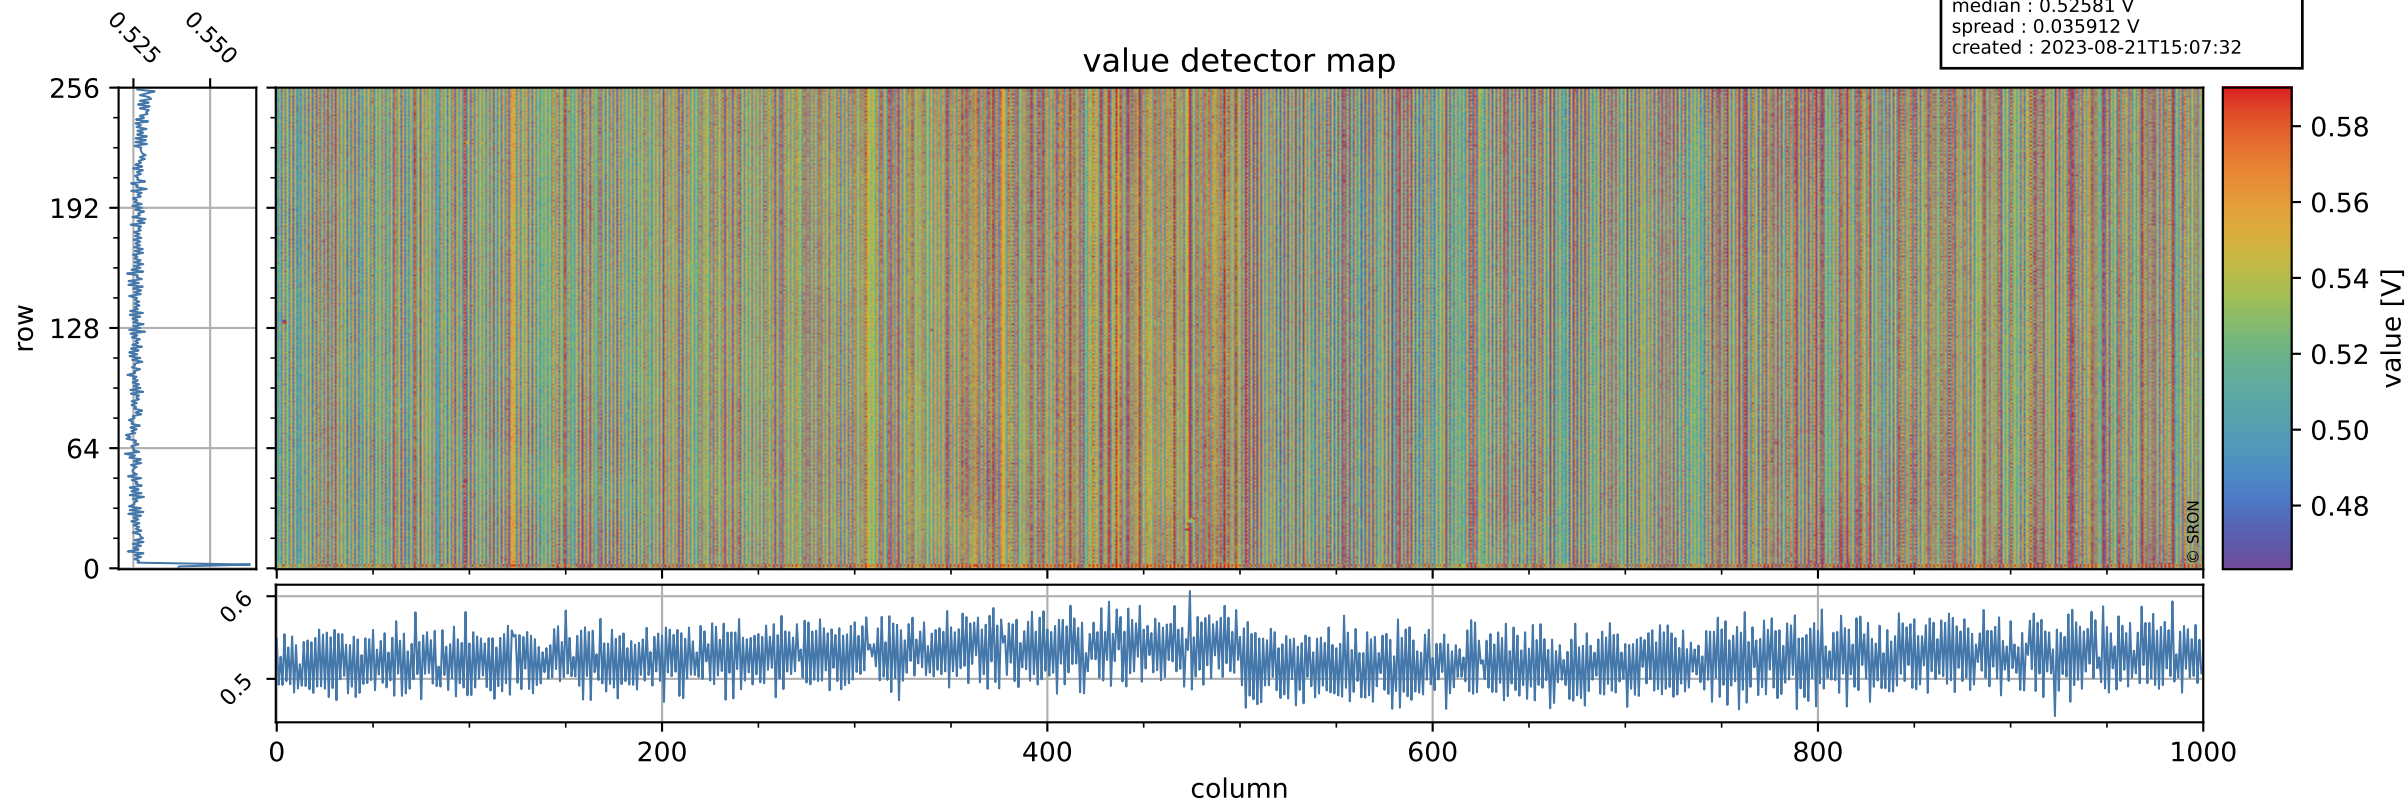

Tropomi SWIR offset (official)

orbits : 18 in [21217, 21262]
coverage : 2021-11-17 / 2021-11-20
median : 0.52581 V
spread : 0.035912 V
created : 2023-08-21T15:07:32

value detector map

Tropomi SWIR offset (official)

orbits : 18 in [21217, 21262]
coverage : 2021-11-17 / 2021-11-20
median : 27.548 μV
spread : 14.038 μV
created : 2023-08-21T15:07:32

Tropomi SWIR offset (official)

orbits : 18 in [21217, 21262]
coverage : 2021-11-17 / 2021-11-20
median : -0.19942 mV
spread : 0.39915 mV
created : 2023-08-21T15:07:33

value compared with SWIR offset CKD

Tropomi SWIR offset (official) ground-tracks of Sentinel-5P

orbits : 18 in [21217, 21262]
coverage : 2021-11-17 / 2021-11-20
created : 2023-08-21T15:07:33

Tropomi SWIR offset (official)

orbits : [2827, 21247]
coverage : 2018-04-30 / 2021-11-18
created : 2023-08-21T15:07:34

trend of detector median & temperatures