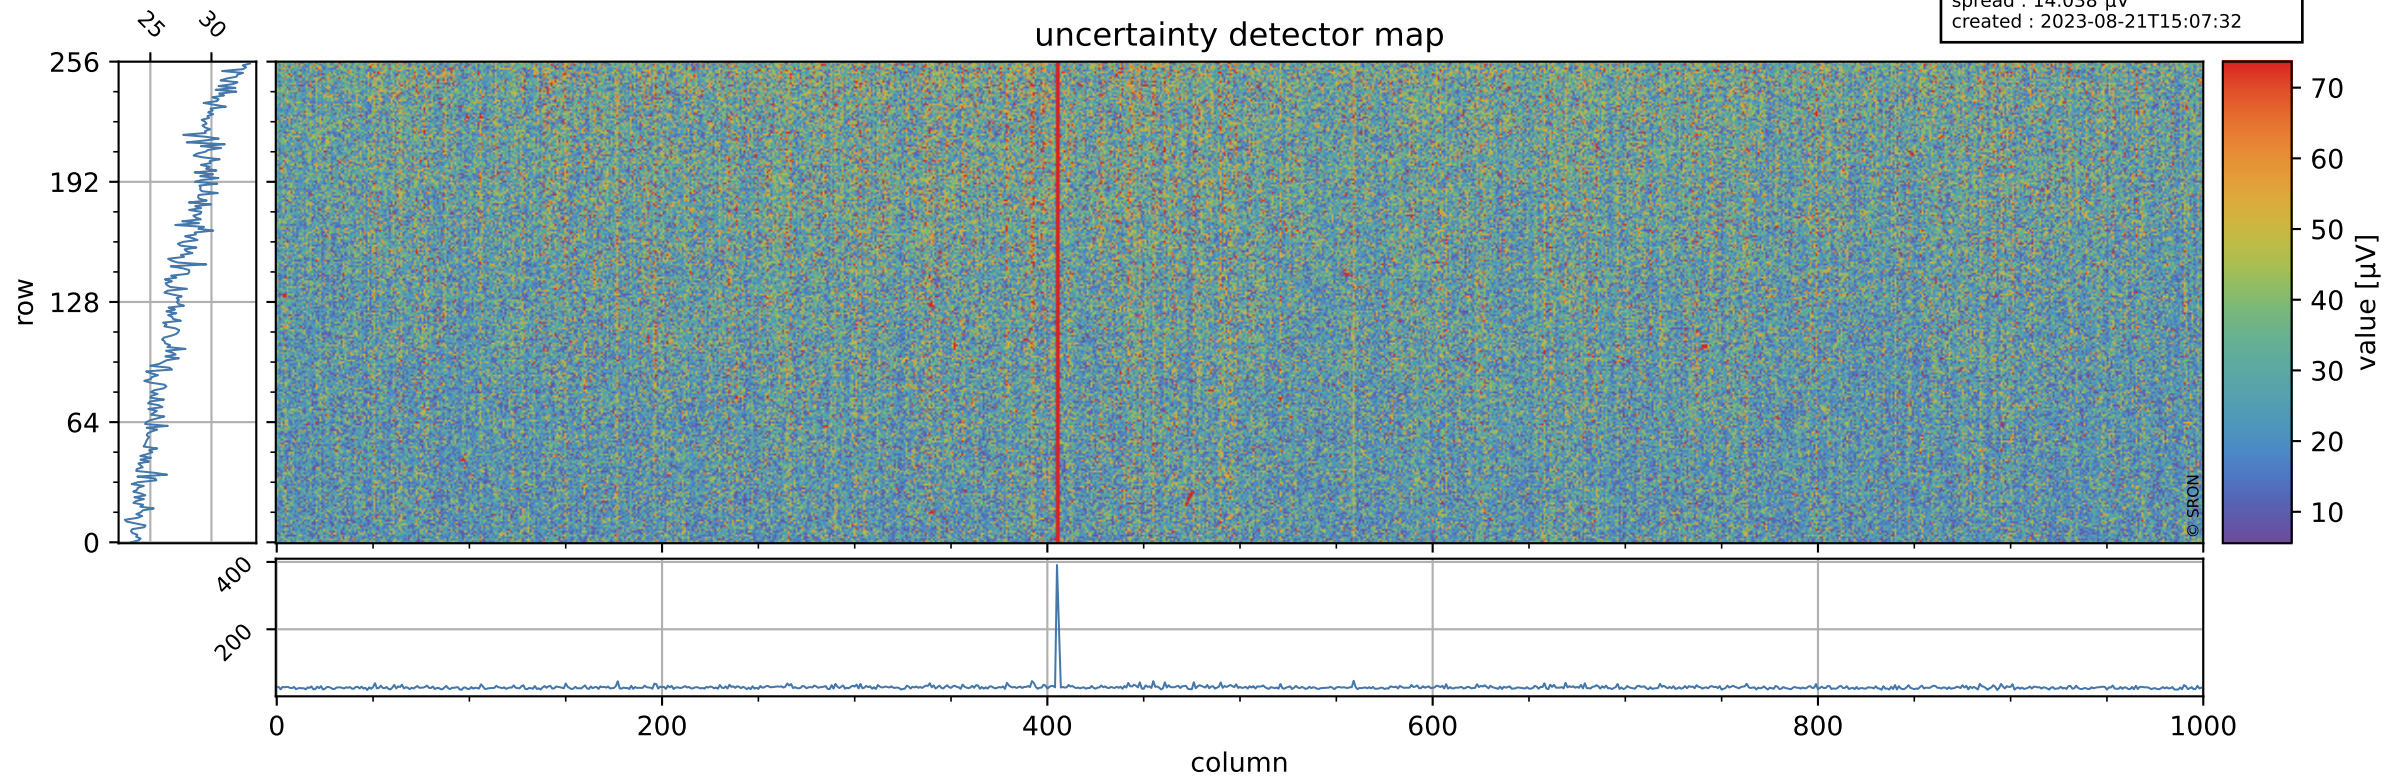

Tropomi SWIR offset (official)

orbits : 18 in [21217, 21262]
coverage : 2021-11-17 / 2021-11-20
median : 0.52581 V
spread : 0.035912 V
created : 2023-08-21T15:07:32

value detector map

Tropomi SWIR offset (official)

orbits : 18 in [21217, 21262]
coverage : 2021-11-17 / 2021-11-20
median : 27.548 μV
spread : 14.038 μV
created : 2023-08-21T15:07:32

Tropomi SWIR offset (official)

orbits : 18 in [21217, 21262]
coverage : 2021-11-17 / 2021-11-20
median : -0.19942 mV
spread : 0.39915 mV
created : 2023-08-21T15:07:33

value compared with SWIR offset CKD

Tropomi SWIR offset (official) ground-tracks of Sentinel-5P

orbits : 18 in [21217, 21262]
coverage : 2021-11-17 / 2021-11-20
created : 2023-08-21T15:07:33

Tropomi SWIR offset (official)

orbits : [2827, 21247]
coverage : 2018-04-30 / 2021-11-18
created : 2023-08-21T15:07:34

trend of detector median & temperatures