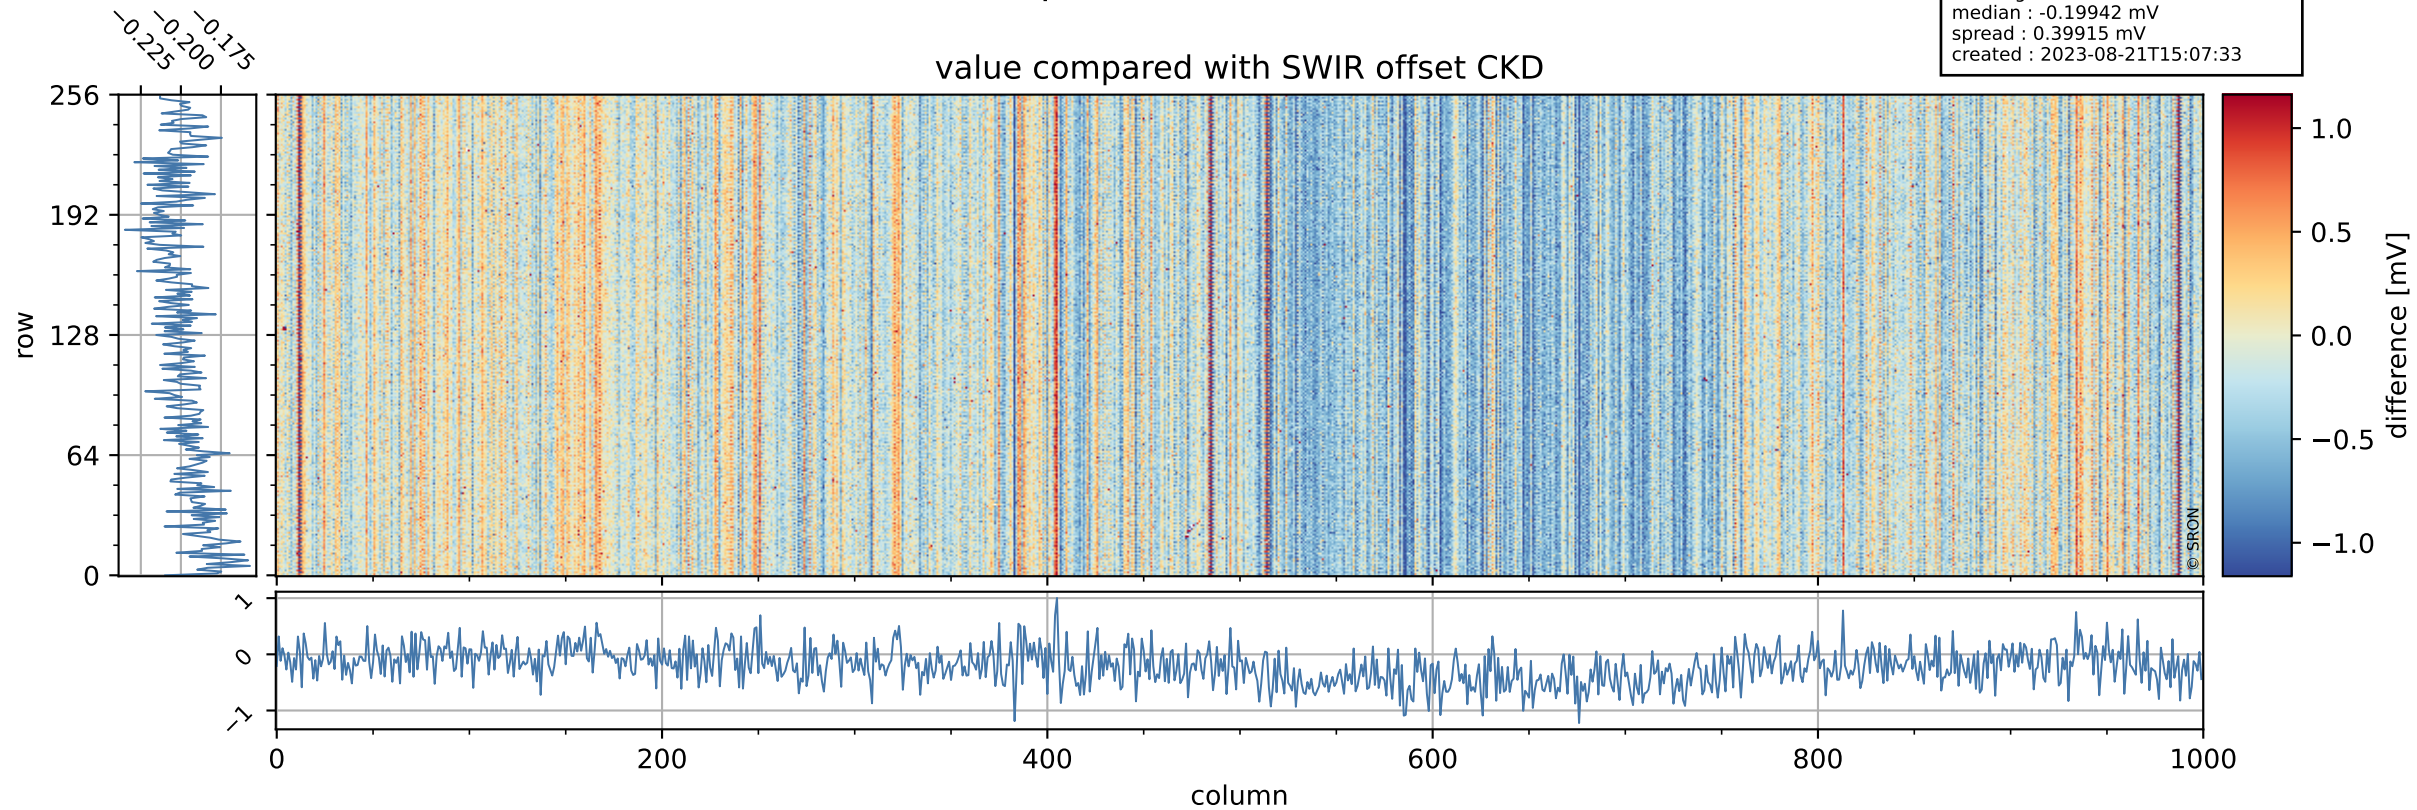

Tropomi SWIR offset (official)

orbits : 18 in [21217, 21262]
coverage : 2021-11-17 / 2021-11-20
median : 0.52581 V
spread : 0.035912 V
created : 2023-08-21T15:07:32

value detector map

Tropomi SWIR offset (official)

orbits : 18 in [21217, 21262]
coverage : 2021-11-17 / 2021-11-20
median : 27.548 μV
spread : 14.038 μV
created : 2023-08-21T15:07:32

Tropomi SWIR offset (official)

orbits : 18 in [21217, 21262]
coverage : 2021-11-17 / 2021-11-20
median : -0.19942 mV
spread : 0.39915 mV
created : 2023-08-21T15:07:33

value compared with SWIR offset CKD

Tropomi SWIR offset (official) ground-tracks of Sentinel-5P

orbits : 18 in [21217, 21262]
coverage : 2021-11-17 / 2021-11-20
created : 2023-08-21T15:07:33

Tropomi SWIR offset (official)

orbits : [2827, 21247]
coverage : 2018-04-30 / 2021-11-18
created : 2023-08-21T15:07:34

trend of detector median & temperatures