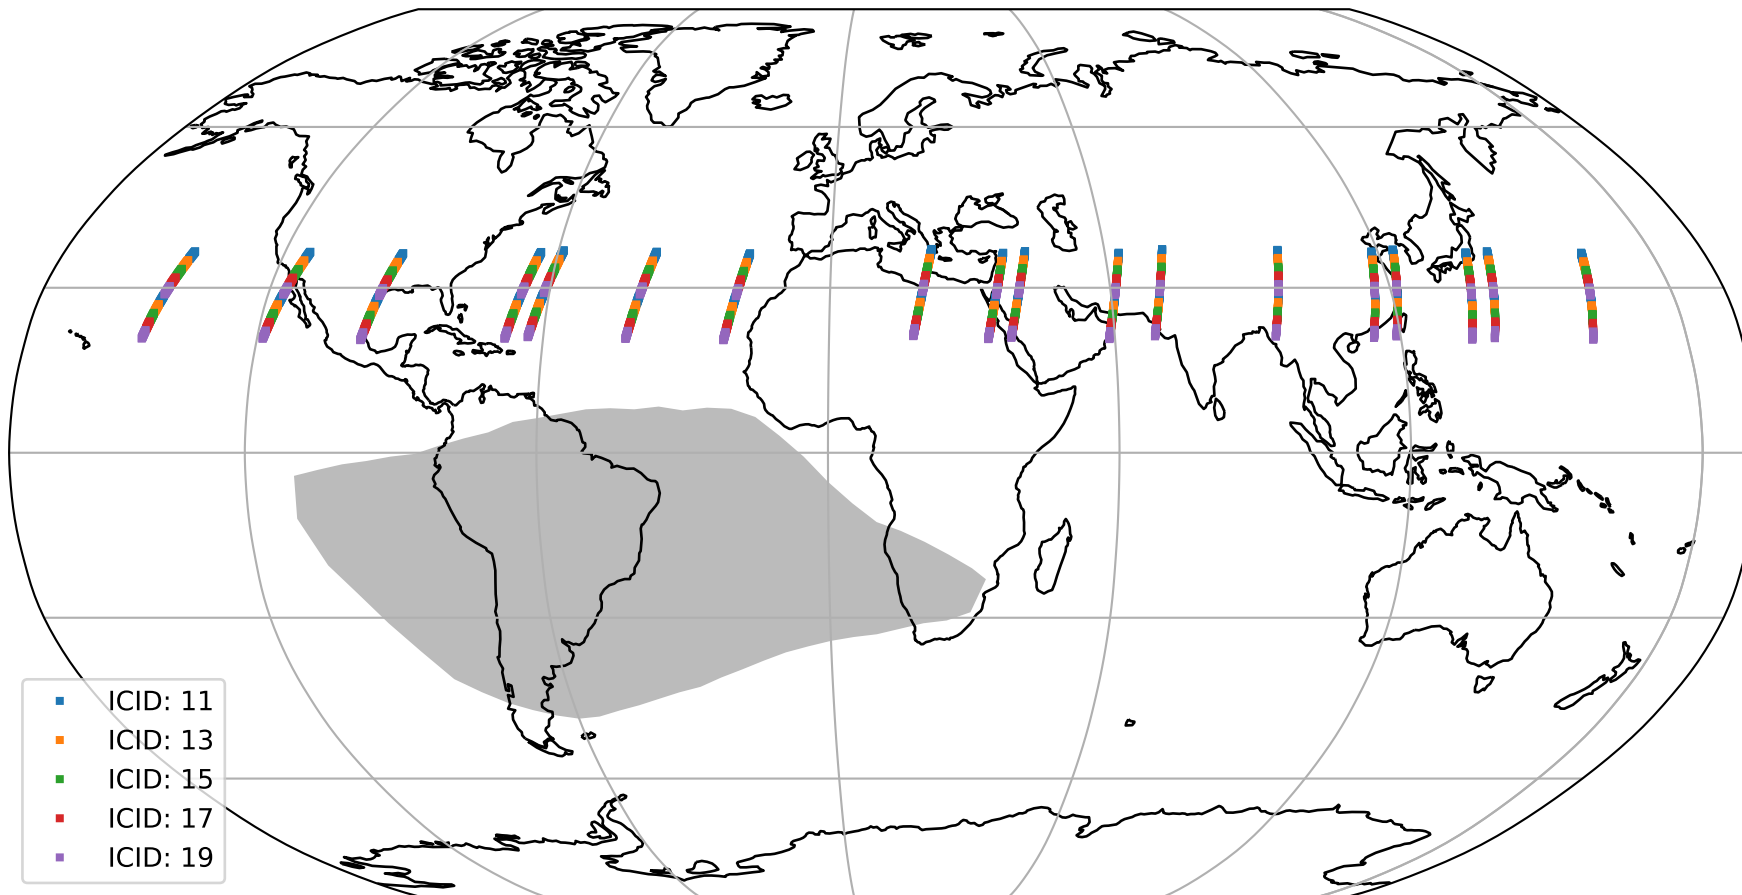

Tropomi SWIR offset (official)

orbits : 18 in [21217, 21262]
coverage : 2021-11-17 / 2021-11-20
median : 0.52581 V
spread : 0.035912 V
created : 2023-08-21T15:07:32

value detector map

Tropomi SWIR offset (official)

orbits : 18 in [21217, 21262]
coverage : 2021-11-17 / 2021-11-20
median : 27.548 μV
spread : 14.038 μV
created : 2023-08-21T15:07:32

Tropomi SWIR offset (official)

orbits : 18 in [21217, 21262]
coverage : 2021-11-17 / 2021-11-20
median : -0.19942 mV
spread : 0.39915 mV
created : 2023-08-21T15:07:33

value compared with SWIR offset CKD

Tropomi SWIR offset (official) ground-tracks of Sentinel-5P

orbits : 18 in [21217, 21262]
coverage : 2021-11-17 / 2021-11-20
created : 2023-08-21T15:07:33

Tropomi SWIR offset (official)

orbits : [2827, 21247]
coverage : 2018-04-30 / 2021-11-18
created : 2023-08-21T15:07:34

trend of detector median & temperatures