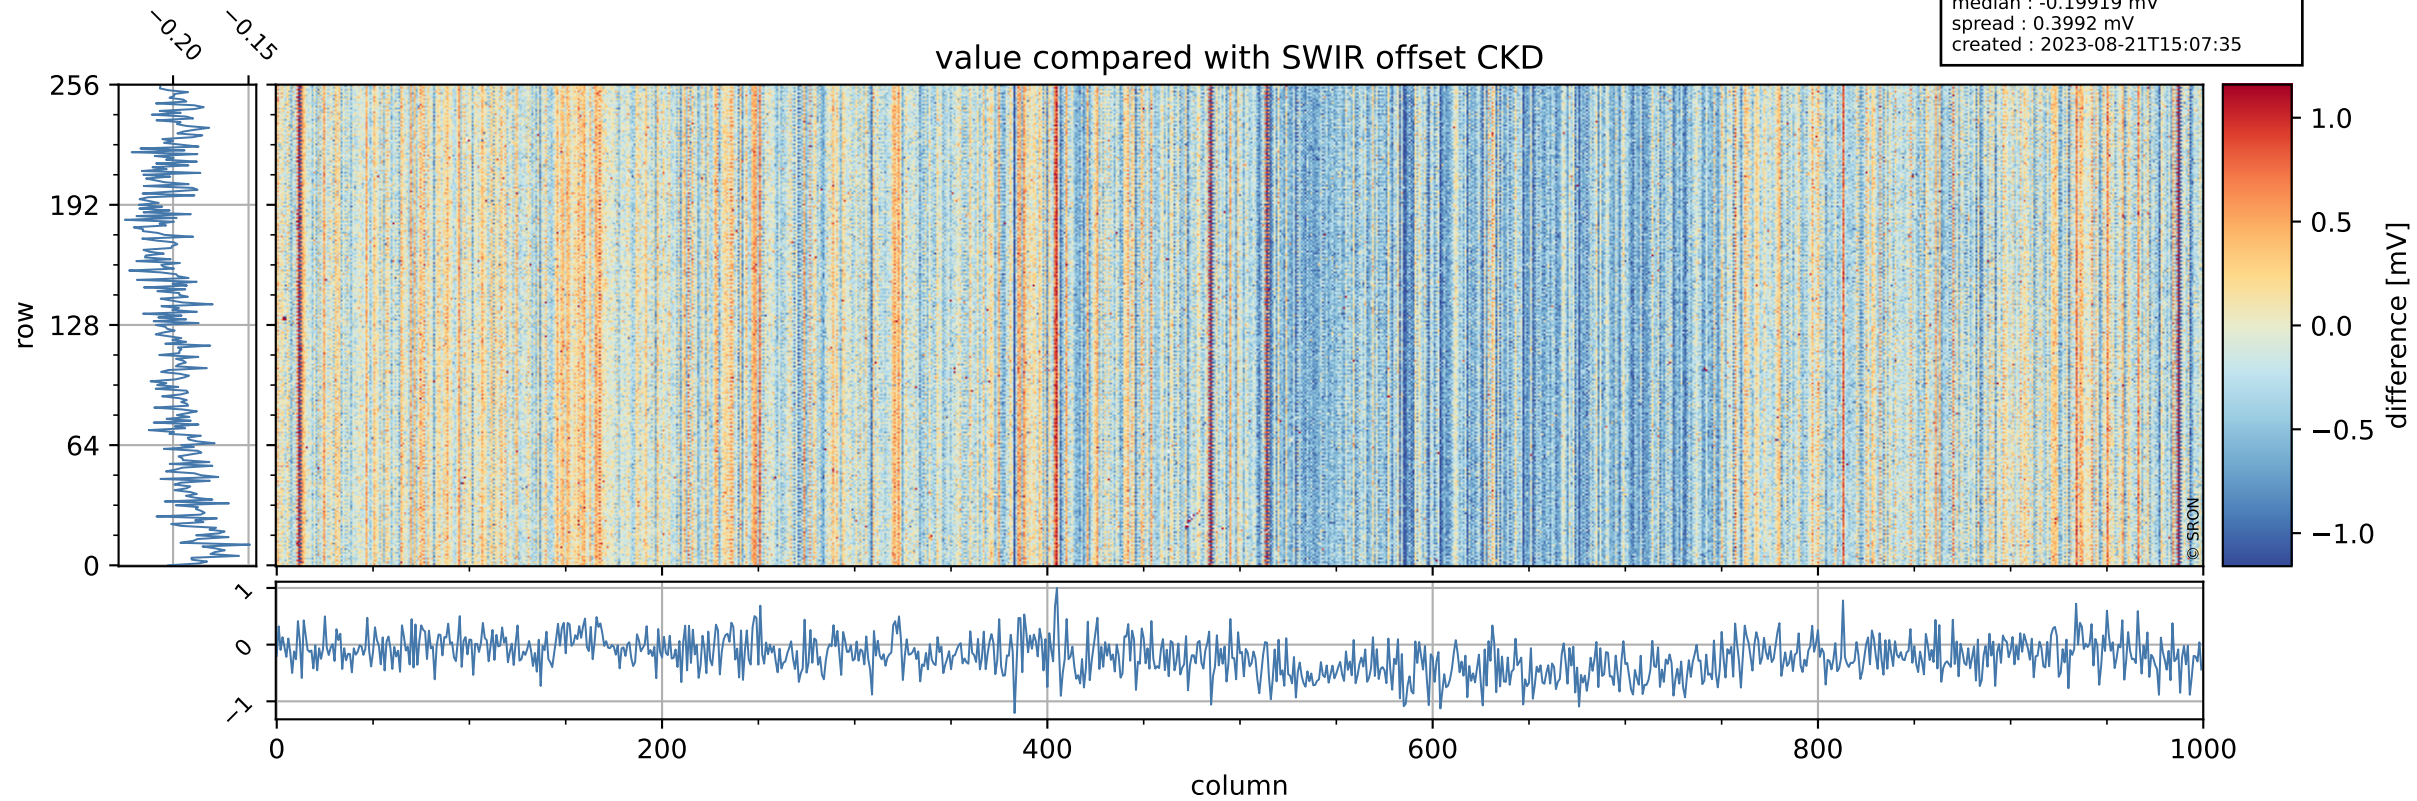

Tropomi SWIR offset (official)

orbits : 19 in [21232, 21277]
coverage : 2021-11-18 / 2021-11-21
median : 0.52581 V
spread : 0.035918 V
created : 2023-08-21T15:07:35

value detector map

Tropomi SWIR offset (official)

orbits : 19 in [21232, 21277]
coverage : 2021-11-18 / 2021-11-21
median : 27.321 μV
spread : 13.951 μV
created : 2023-08-21T15:07:35

Tropomi SWIR offset (official)

orbits : 19 in [21232, 21277]
coverage : 2021-11-18 / 2021-11-21
median : -0.19919 mV
spread : 0.3992 mV
created : 2023-08-21T15:07:35

value compared with SWIR offset CKD

Tropomi SWIR offset (official) ground-tracks of Sentinel-5P

orbits : 19 in [21232, 21277]
coverage : 2021-11-18 / 2021-11-21
created : 2023-08-21T15:07:36

Tropomi SWIR offset (official)

orbits : [2827, 21247]
coverage : 2018-04-30 / 2021-11-18
created : 2023-08-21T15:07:37

trend of detector median & temperatures