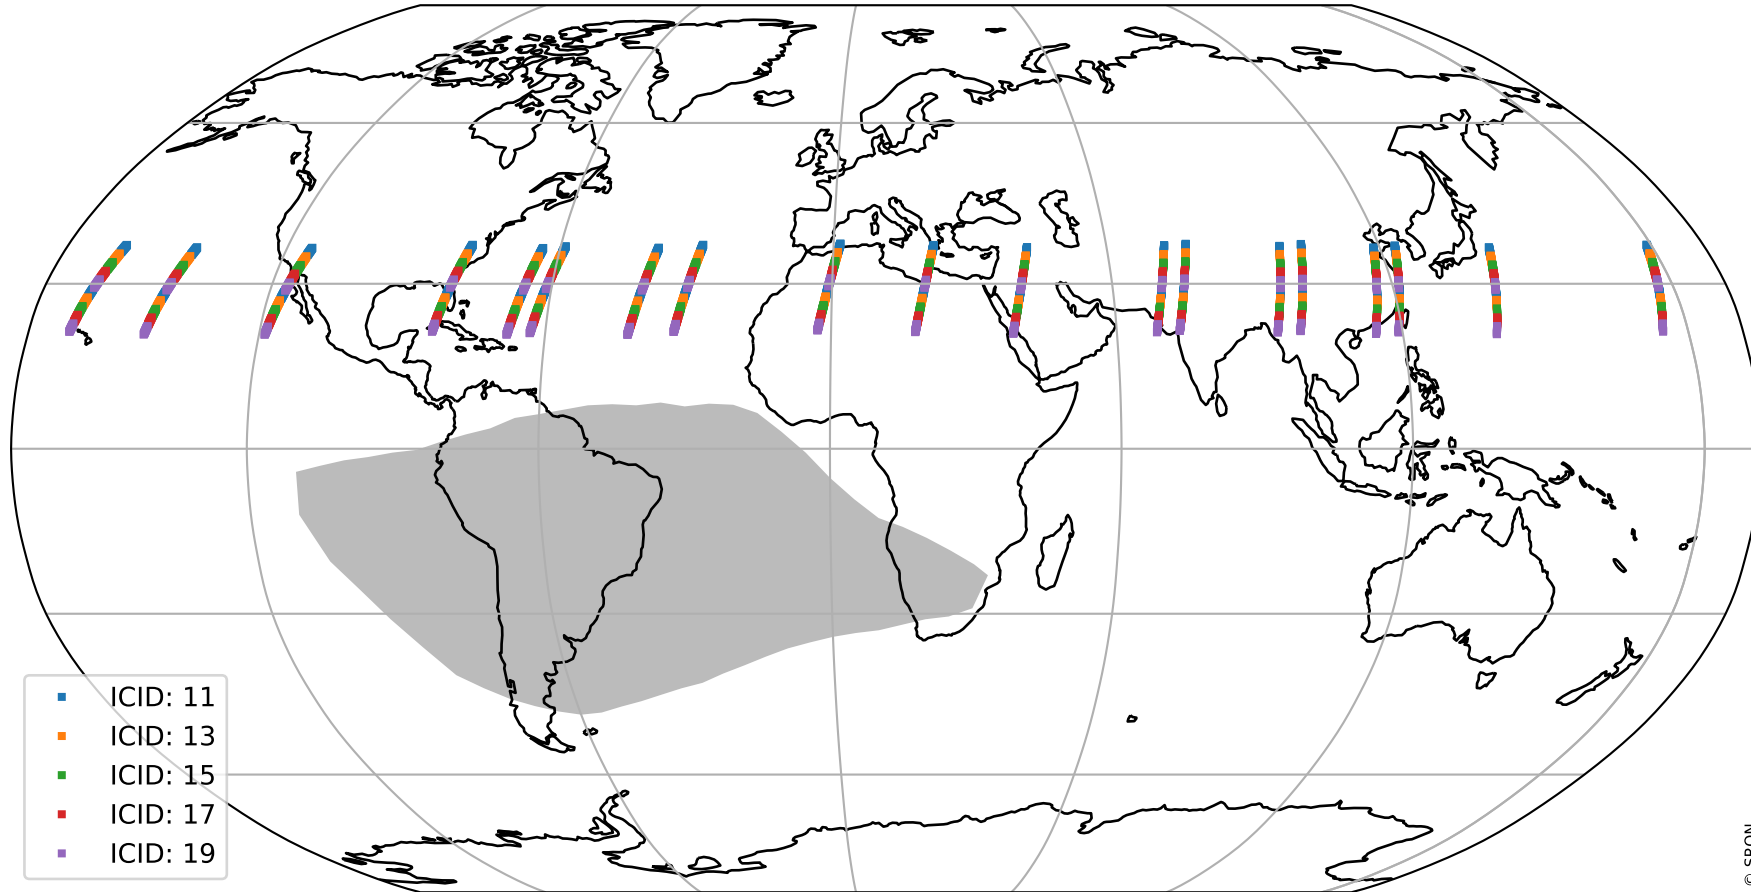

Tropomi SWIR offset (official)

orbits : 19 in [21232, 21277]
coverage : 2021-11-18 / 2021-11-21
median : 0.52581 V
spread : 0.035918 V
created : 2023-08-21T15:07:35

value detector map

Tropomi SWIR offset (official)

orbits : 19 in [21232, 21277]
coverage : 2021-11-18 / 2021-11-21
median : 27.321 μV
spread : 13.951 μV
created : 2023-08-21T15:07:35

Tropomi SWIR offset (official)

orbits : 19 in [21232, 21277]
coverage : 2021-11-18 / 2021-11-21
median : -0.19919 mV
spread : 0.3992 mV
created : 2023-08-21T15:07:35

value compared with SWIR offset CKD

Tropomi SWIR offset (official) ground-tracks of Sentinel-5P

orbits : 19 in [21232, 21277]
coverage : 2021-11-18 / 2021-11-21
created : 2023-08-21T15:07:36

Tropomi SWIR offset (official)

orbits : [2827, 21247]
coverage : 2018-04-30 / 2021-11-18
created : 2023-08-21T15:07:37

trend of detector median & temperatures