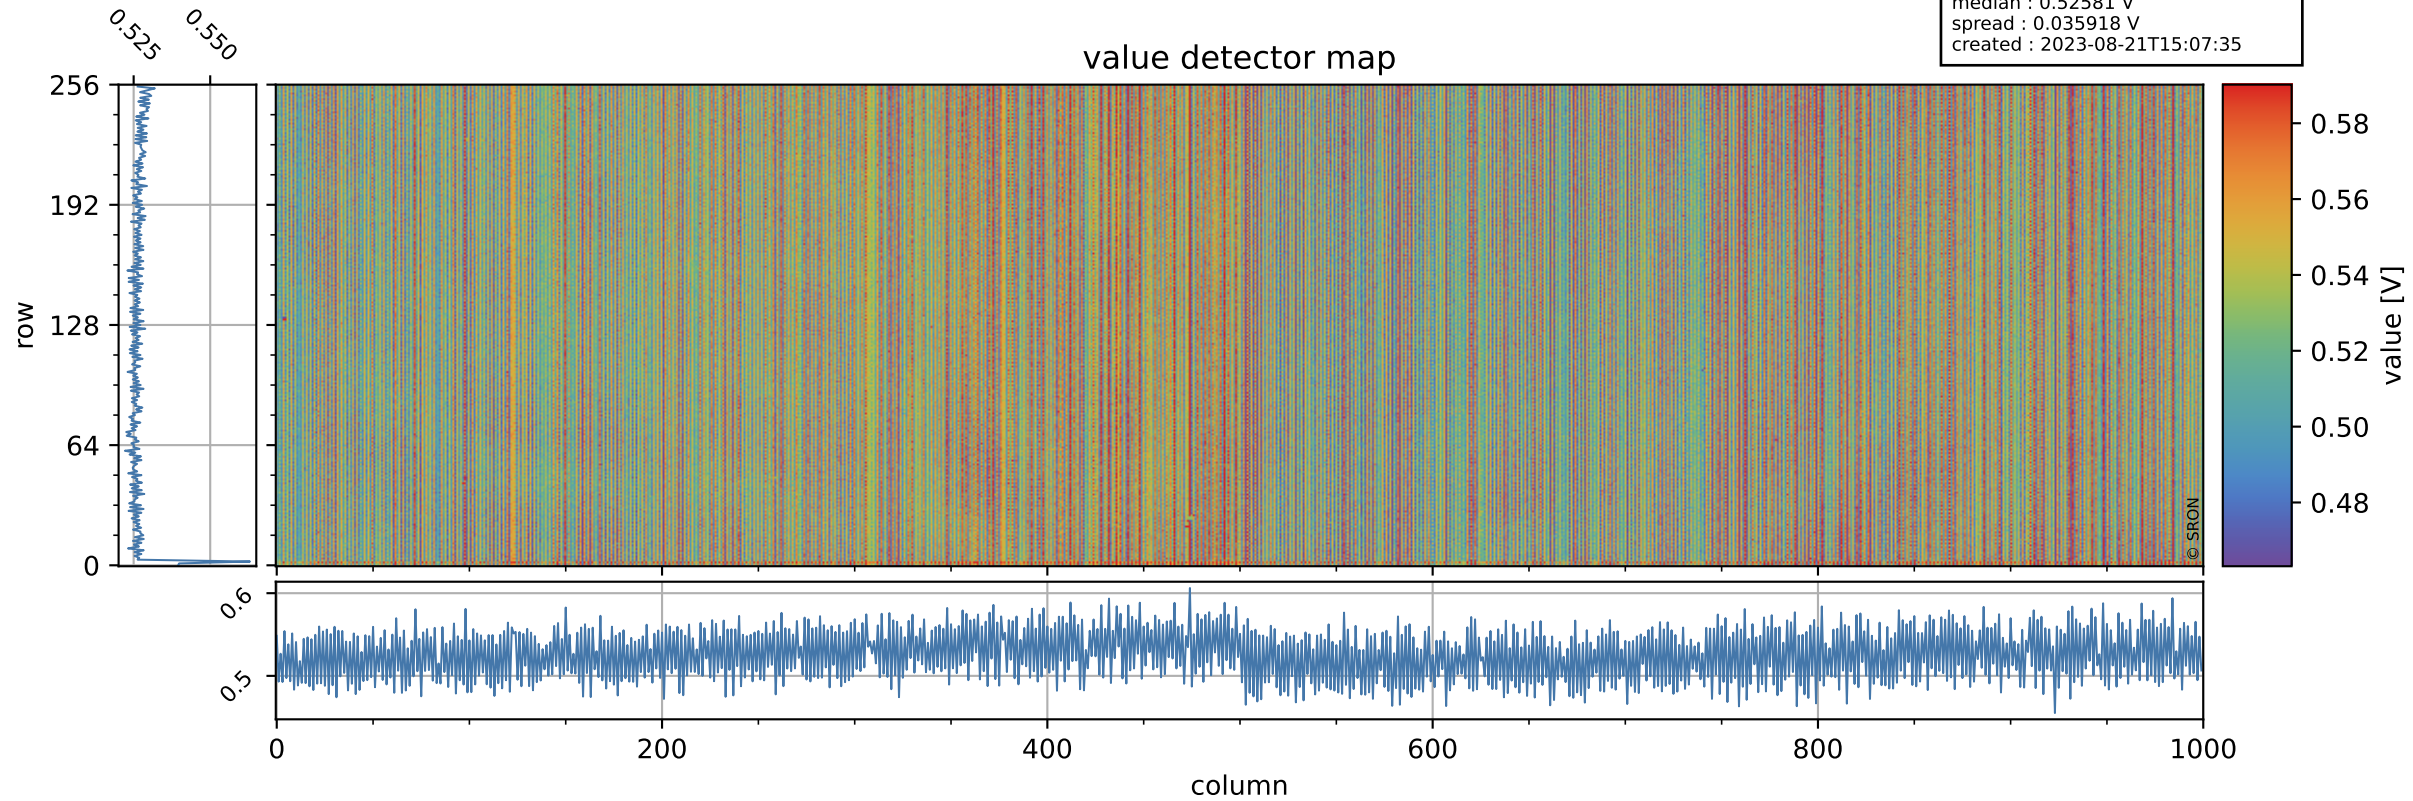

Tropomi SWIR offset (official)

orbits : 19 in [21232, 21277]
coverage : 2021-11-18 / 2021-11-21
median : 0.52581 V
spread : 0.035918 V
created : 2023-08-21T15:07:35

value detector map

Tropomi SWIR offset (official)

orbits : 19 in [21232, 21277]
coverage : 2021-11-18 / 2021-11-21
median : 27.321 μV
spread : 13.951 μV
created : 2023-08-21T15:07:35

Tropomi SWIR offset (official)

orbits : 19 in [21232, 21277]
coverage : 2021-11-18 / 2021-11-21
median : -0.19919 mV
spread : 0.3992 mV
created : 2023-08-21T15:07:35

value compared with SWIR offset CKD

Tropomi SWIR offset (official) ground-tracks of Sentinel-5P

orbits : 19 in [21232, 21277]
coverage : 2021-11-18 / 2021-11-21
created : 2023-08-21T15:07:36

Tropomi SWIR offset (official)

orbits : [2827, 21247]
coverage : 2018-04-30 / 2021-11-18
created : 2023-08-21T15:07:37

trend of detector median & temperatures