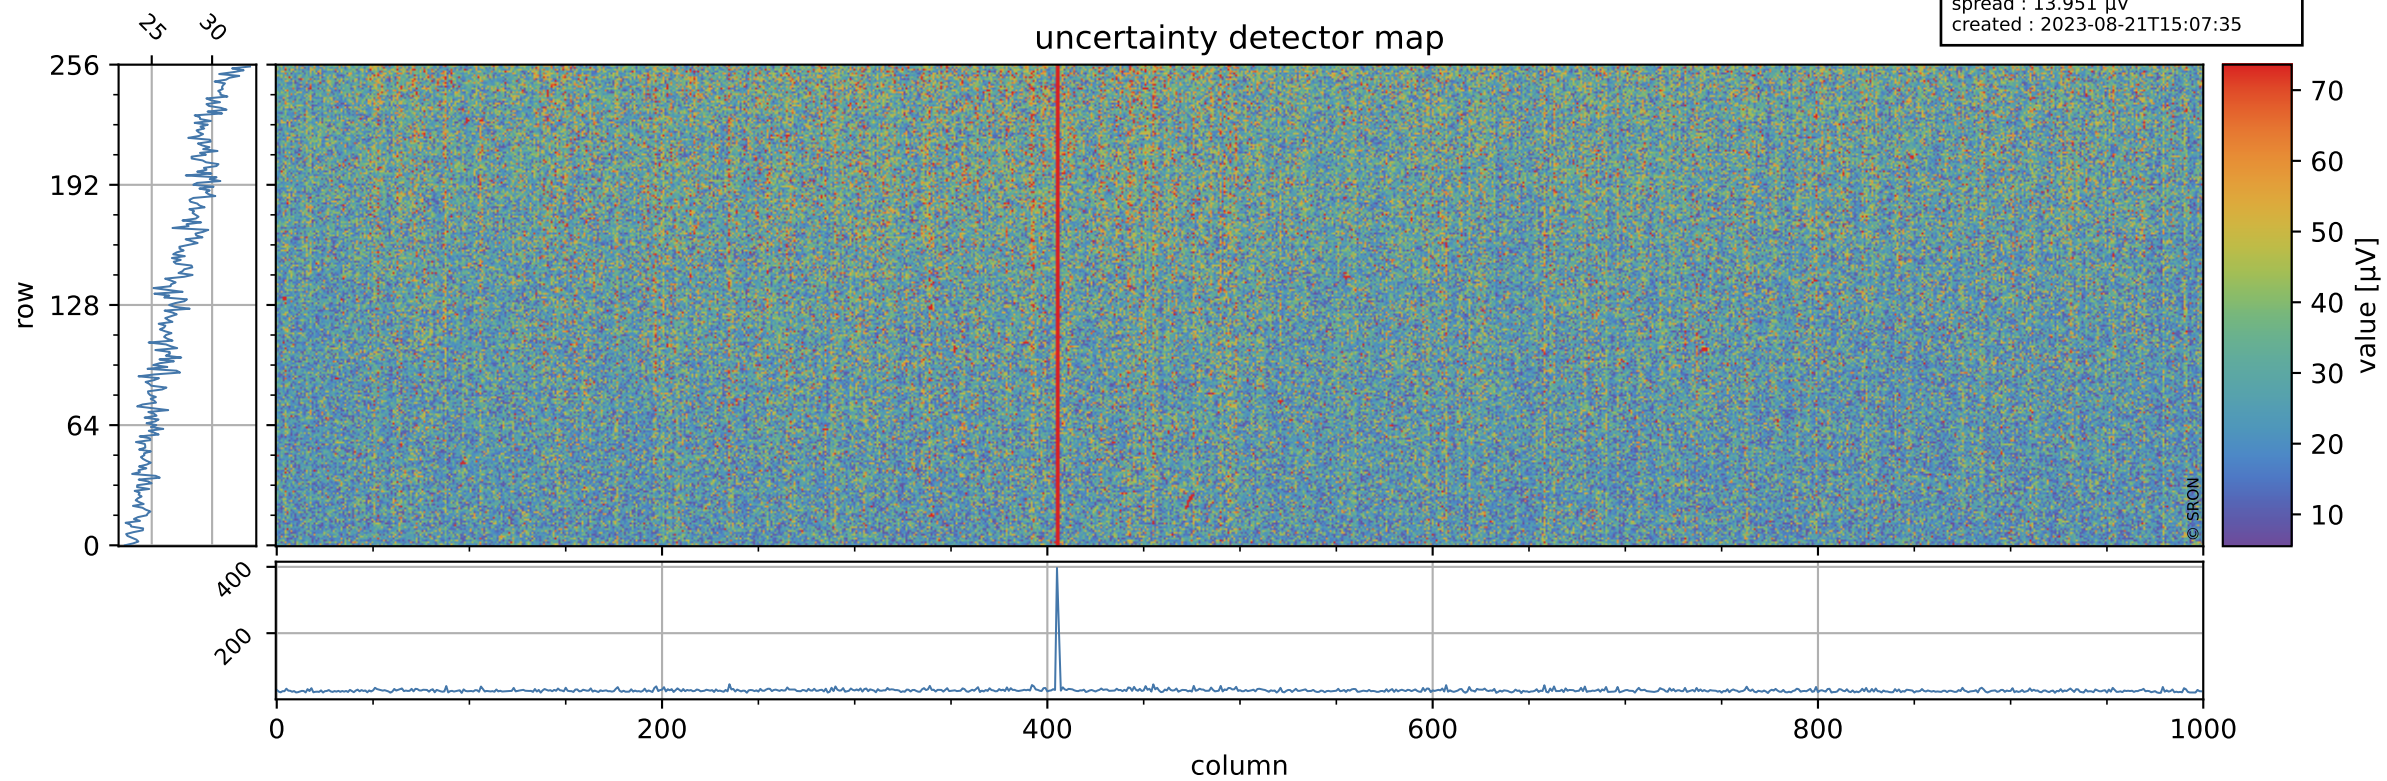

Tropomi SWIR offset (official)

orbits : 19 in [21232, 21277]
coverage : 2021-11-18 / 2021-11-21
median : 0.52581 V
spread : 0.035918 V
created : 2023-08-21T15:07:35

value detector map

Tropomi SWIR offset (official)

orbits : 19 in [21232, 21277]
coverage : 2021-11-18 / 2021-11-21
median : 27.321 μV
spread : 13.951 μV
created : 2023-08-21T15:07:35

Tropomi SWIR offset (official)

orbits : 19 in [21232, 21277]
coverage : 2021-11-18 / 2021-11-21
median : -0.19919 mV
spread : 0.3992 mV
created : 2023-08-21T15:07:35

value compared with SWIR offset CKD

Tropomi SWIR offset (official) ground-tracks of Sentinel-5P

orbits : 19 in [21232, 21277]
coverage : 2021-11-18 / 2021-11-21
created : 2023-08-21T15:07:36

Tropomi SWIR offset (official)

orbits : [2827, 21247]
coverage : 2018-04-30 / 2021-11-18
created : 2023-08-21T15:07:37

trend of detector median & temperatures