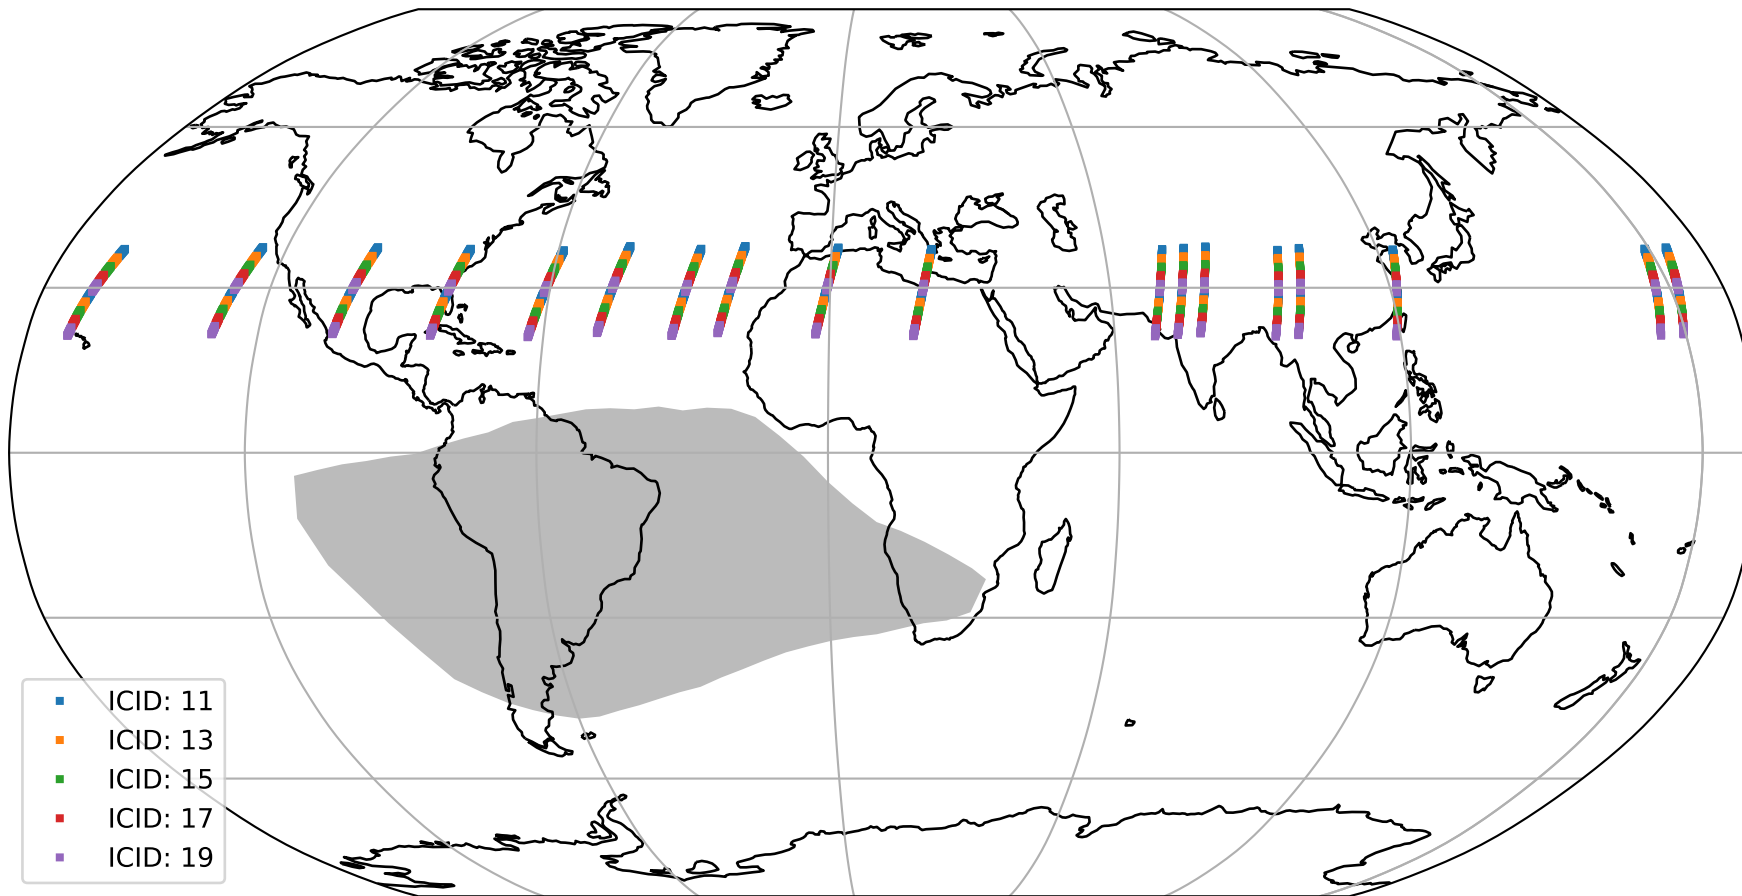

# Tropomi SWIR offset (official)

orbits : 18 in [21247, 21292]  
coverage : 2021-11-19 / 2021-11-22  
median : 27.764  $\mu\text{V}$   
spread : 14.156  $\mu\text{V}$   
created : 2023-08-21T15:07:38

# Tropomi SWIR offset (official)

orbits : 18 in [21247, 21292]  
coverage : 2021-11-19 / 2021-11-22  
median : -0.21545 mV  
spread : 0.40243 mV  
created : 2023-08-21T15:07:39

value compared with SWIR offset CKD

# Tropomi SWIR offset (official) ground-tracks of Sentinel-5P

orbits : 18 in [21247, 21292]  
coverage : 2021-11-19 / 2021-11-22  
created : 2023-08-21T15:07:39

- ICID: 11
- ICID: 13
- ICID: 15
- ICID: 17
- ICID: 19

# Tropomi SWIR offset (official)

orbits : [2827, 21247]  
coverage : 2018-04-30 / 2021-11-18  
created : 2023-08-21T15:07:40