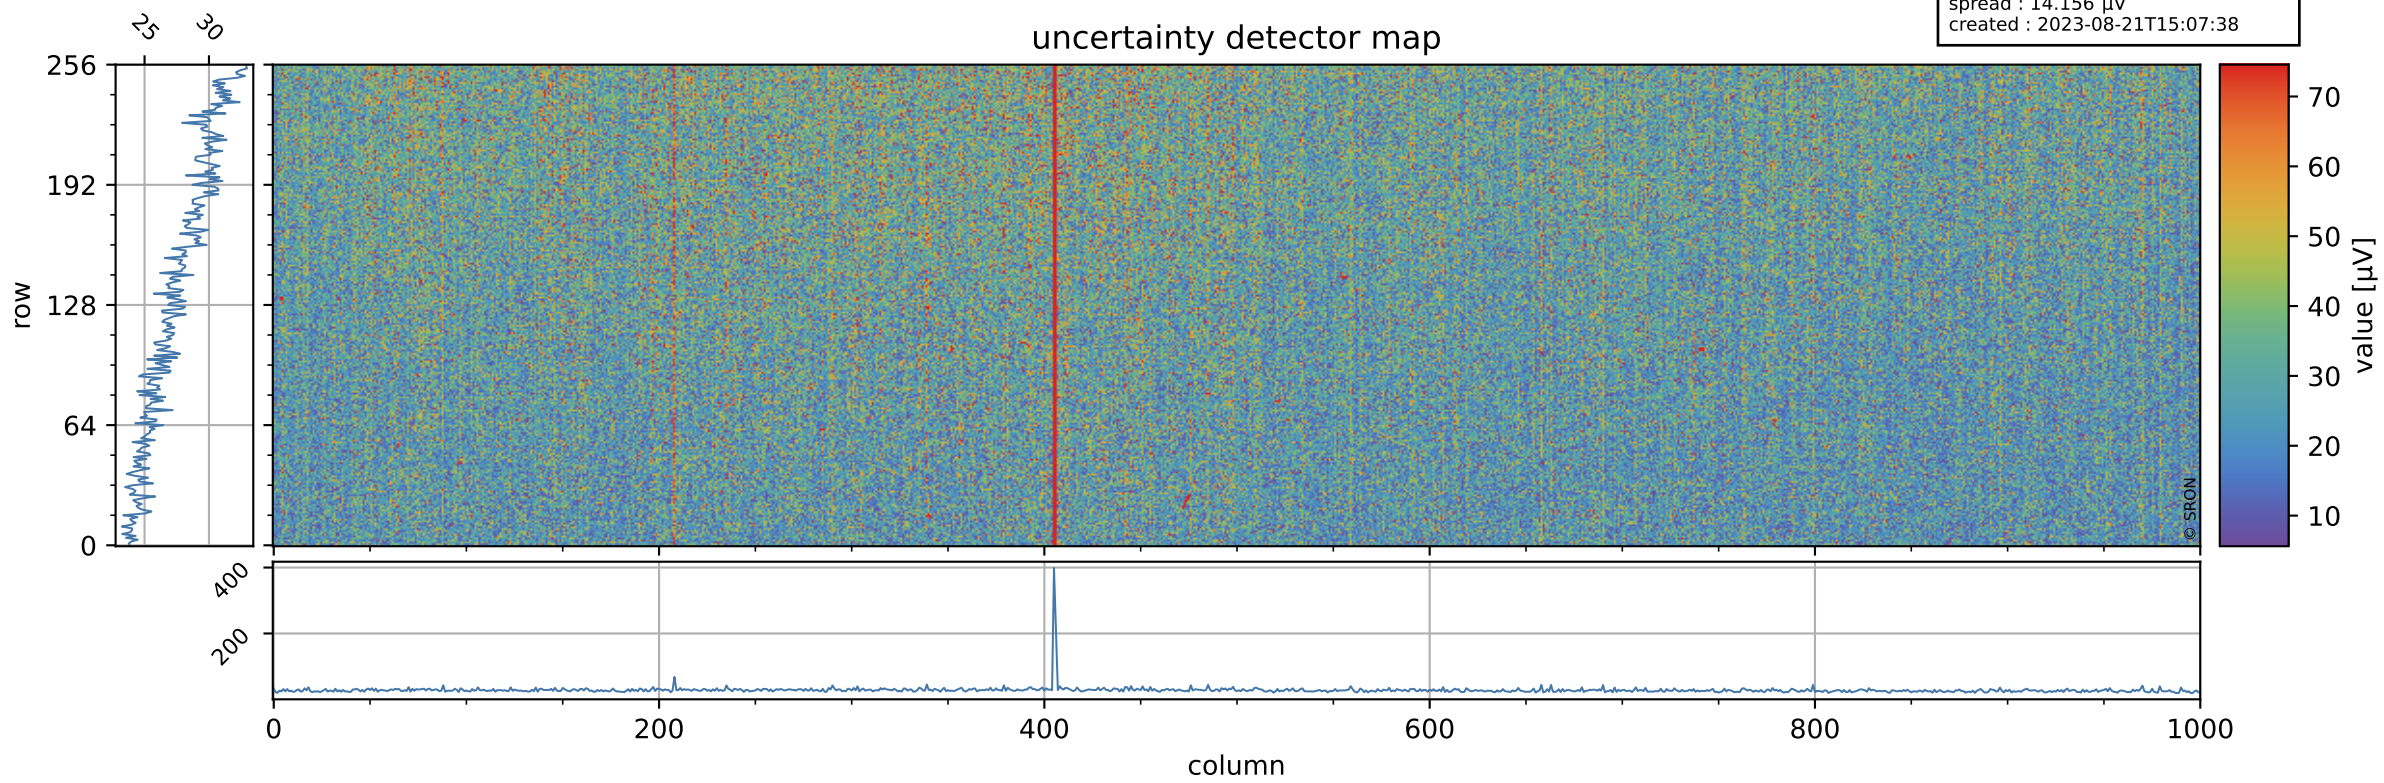

# Tropomi SWIR offset (official)

orbits : 18 in [21247, 21292]  
coverage : 2021-11-19 / 2021-11-22  
median : 0.5258 V  
spread : 0.035925 V  
created : 2023-08-21T15:07:38

## value detector map

# Tropomi SWIR offset (official)

orbits : 18 in [21247, 21292]  
coverage : 2021-11-19 / 2021-11-22  
median : 27.764  $\mu\text{V}$   
spread : 14.156  $\mu\text{V}$   
created : 2023-08-21T15:07:38

# Tropomi SWIR offset (official) ground-tracks of Sentinel-5P

orbits : 18 in [21247, 21292]  
coverage : 2021-11-19 / 2021-11-22  
created : 2023-08-21T15:07:39

- ICID: 11
- ICID: 13
- ICID: 15
- ICID: 17
- ICID: 19