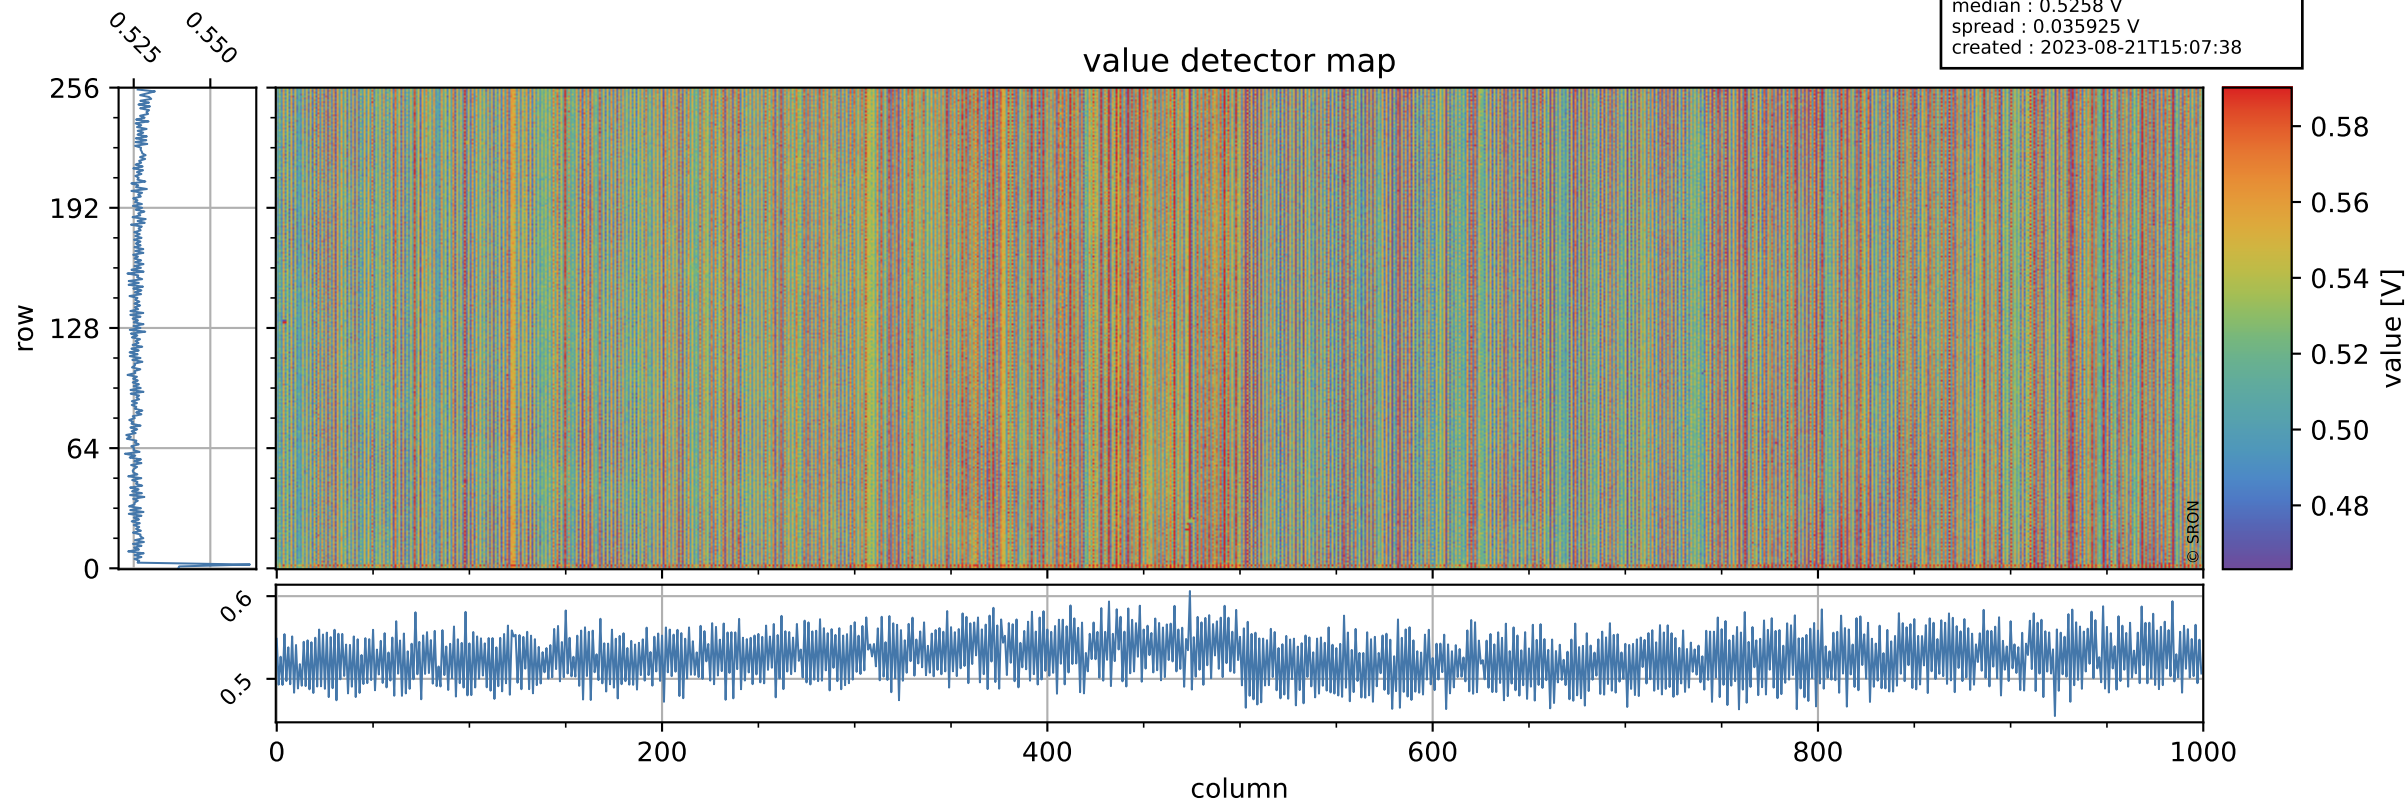

# Tropomi SWIR offset (official)

orbits : 18 in [21247, 21292]  
coverage : 2021-11-19 / 2021-11-22  
median : 0.5258 V  
spread : 0.035925 V  
created : 2023-08-21T15:07:38

## value detector map

# Tropomi SWIR offset (official)

orbits : 18 in [21247, 21292]  
coverage : 2021-11-19 / 2021-11-22  
median : 27.764  $\mu\text{V}$   
spread : 14.156  $\mu\text{V}$   
created : 2023-08-21T15:07:38

# Tropomi SWIR offset (official) ground-tracks of Sentinel-5P

orbits : 18 in [21247, 21292]  
coverage : 2021-11-19 / 2021-11-22  
created : 2023-08-21T15:07:39

- ICID: 11
- ICID: 13
- ICID: 15
- ICID: 17
- ICID: 19