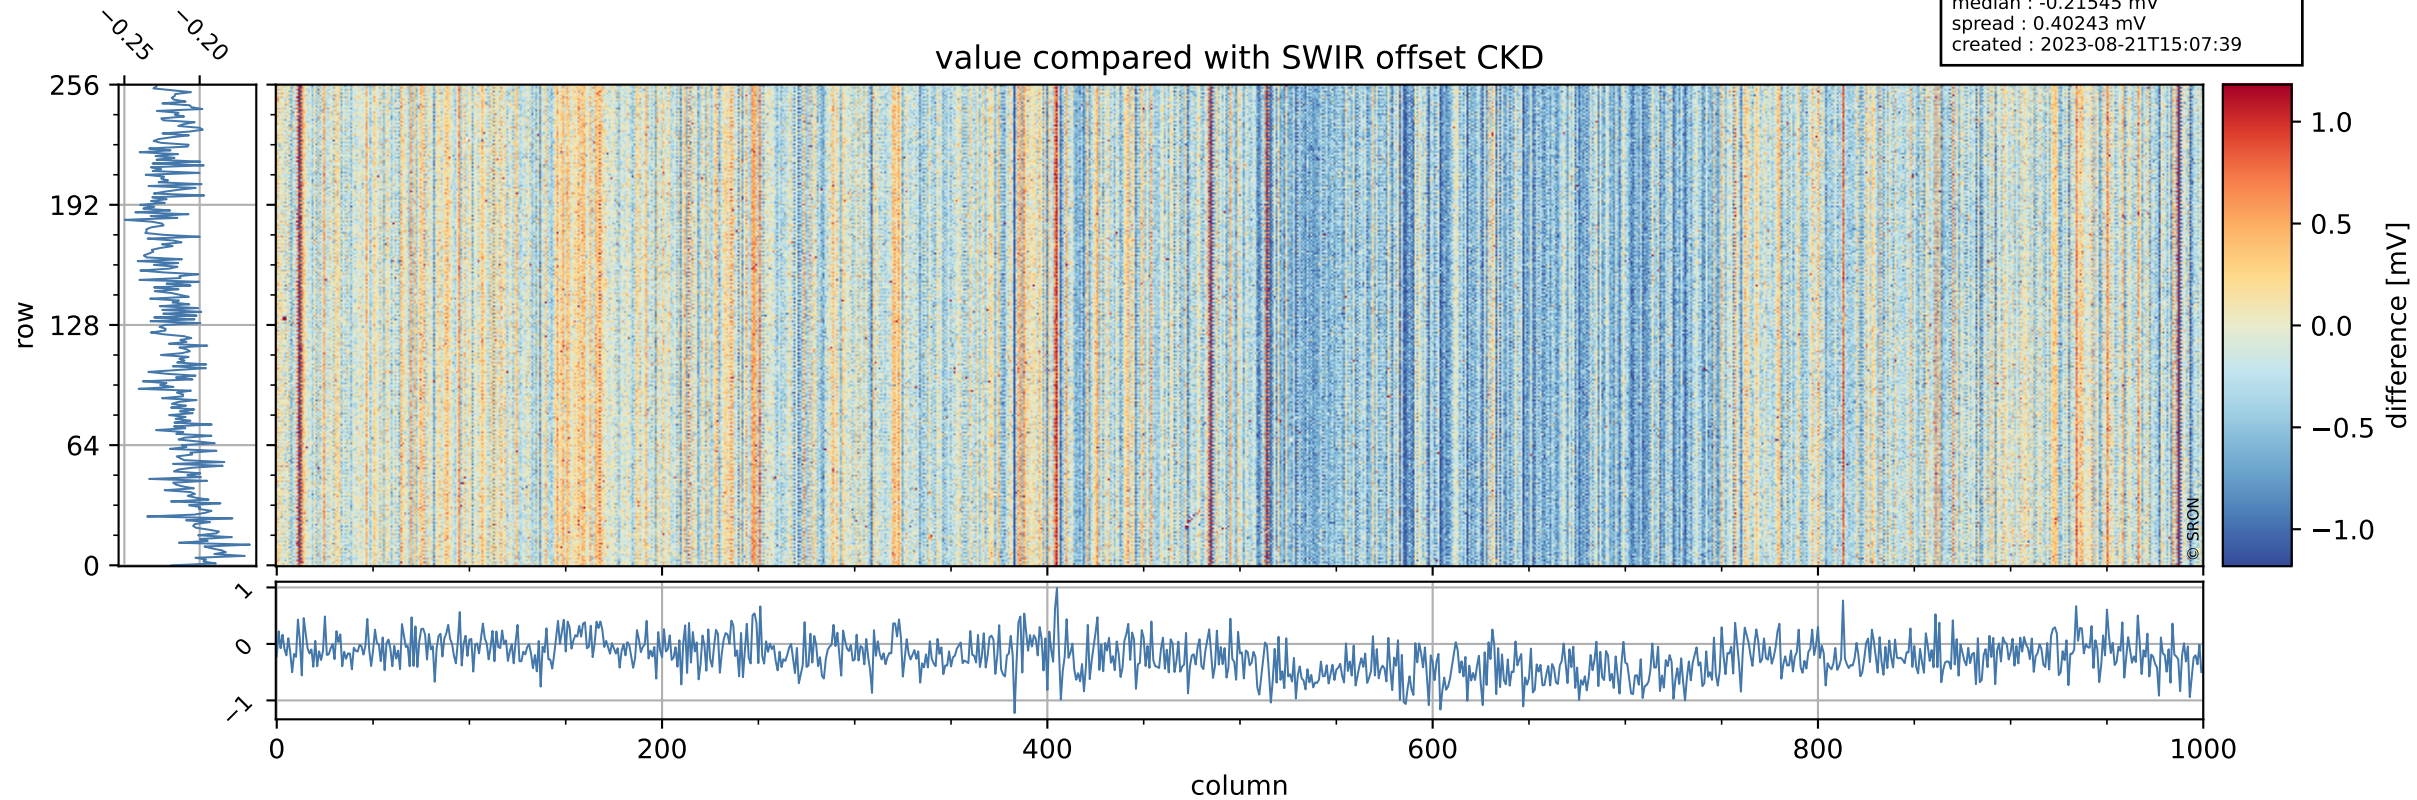

## value detector map

# Tropomi SWIR offset (official)

orbits : 18 in [21247, 21292]  
coverage : 2021-11-19 / 2021-11-22  
median : 27.764  $\mu\text{V}$   
spread : 14.156  $\mu\text{V}$   
created : 2023-08-21T15:07:38

# Tropomi SWIR offset (official)

orbits : 18 in [21247, 21292]  
coverage : 2021-11-19 / 2021-11-22  
median : -0.21545 mV  
spread : 0.40243 mV  
created : 2023-08-21T15:07:39

value compared with SWIR offset CKD

# Tropomi SWIR offset (official) ground-tracks of Sentinel-5P

orbits : 18 in [21247, 21292]  
coverage : 2021-11-19 / 2021-11-22  
created : 2023-08-21T15:07:39

- ICID: 11
- ICID: 13
- ICID: 15
- ICID: 17
- ICID: 19