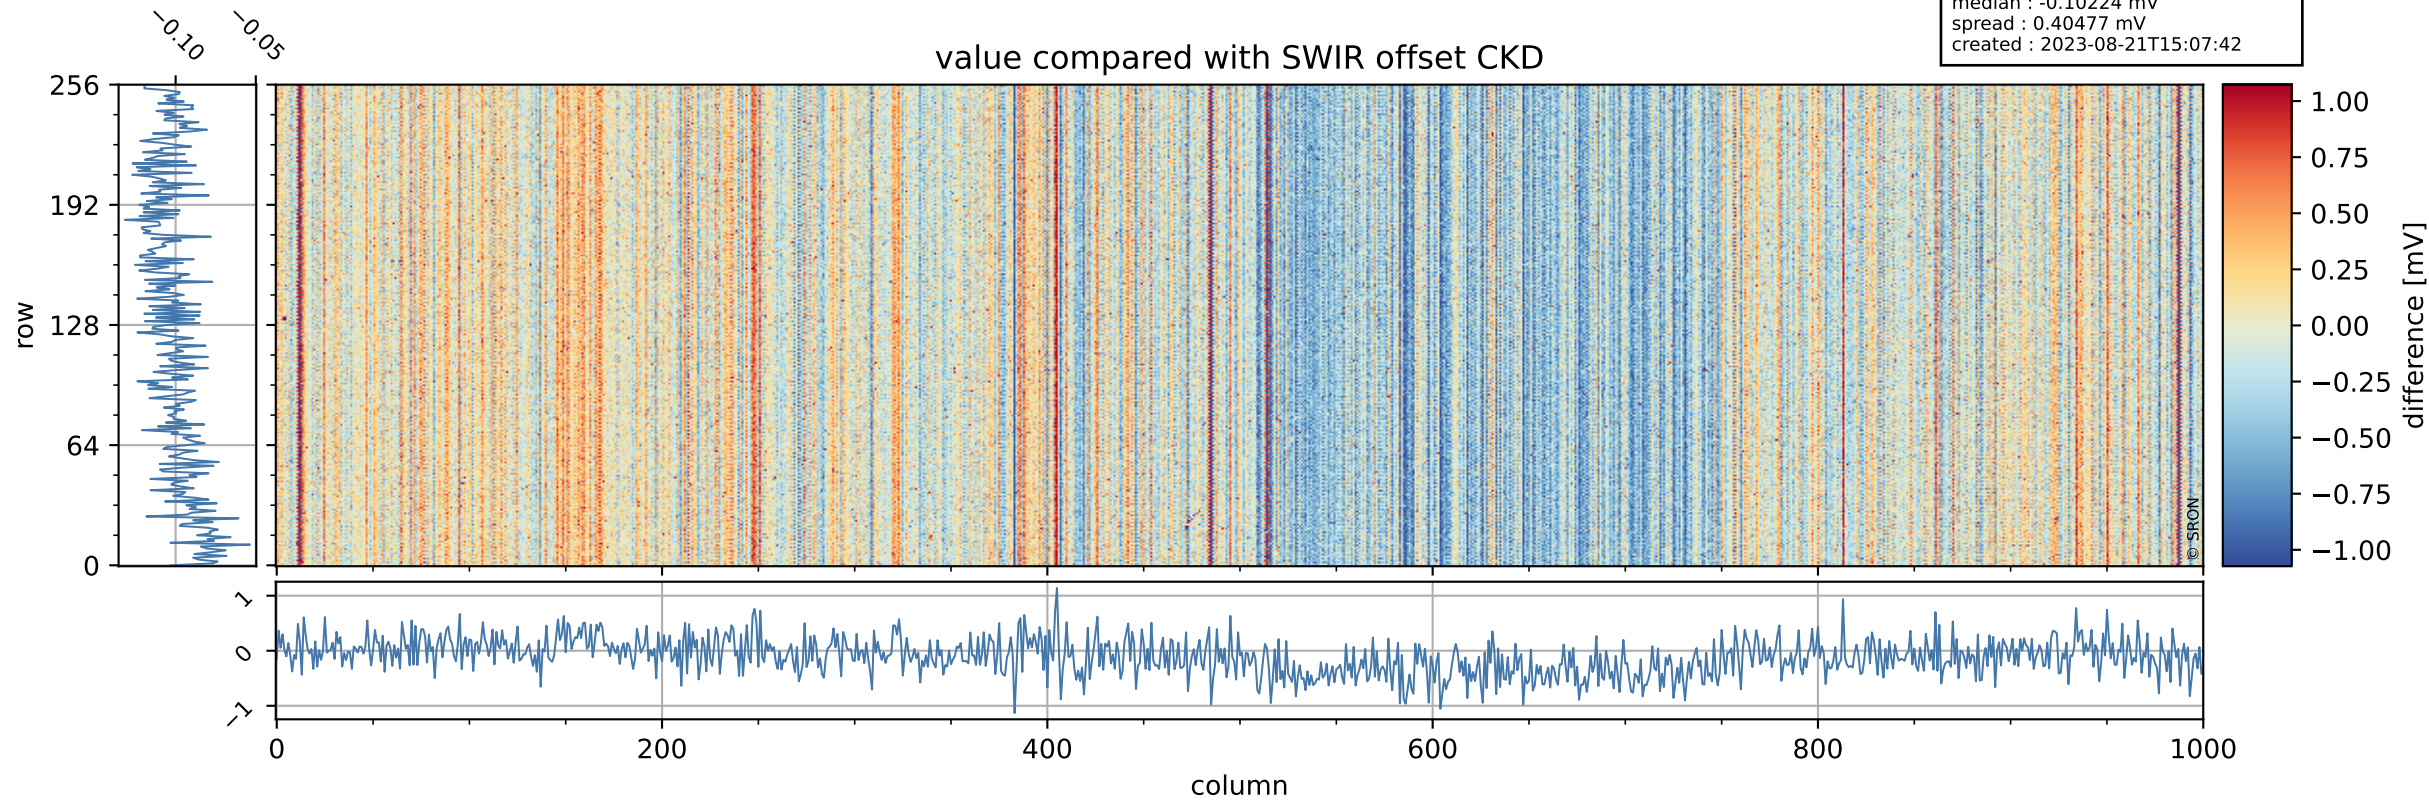

Tropomi SWIR offset (official)

orbits : 20 in [21262, 21307]
coverage : 2021-11-20 / 2021-11-23
median : 0.52591 V
spread : 0.035923 V
created : 2023-08-21T15:07:41

value detector map

Tropomi SWIR offset (official)

orbits : 20 in [21262, 21307]
coverage : 2021-11-20 / 2021-11-23
median : 27.954 μV
spread : 14.264 μV
created : 2023-08-21T15:07:41

Tropomi SWIR offset (official)

orbits : 20 in [21262, 21307]
coverage : 2021-11-20 / 2021-11-23
median : -0.10224 mV
spread : 0.40477 mV
created : 2023-08-21T15:07:42

value compared with SWIR offset CKD

Tropomi SWIR offset (official) ground-tracks of Sentinel-5P

orbits : 20 in [21262, 21307]
coverage : 2021-11-20 / 2021-11-23
created : 2023-08-21T15:07:42

Tropomi SWIR offset (official)

orbits : [2827, 21307]
coverage : 2018-04-30 / 2021-11-23
created : 2023-08-21T15:07:43

trend of detector median & temperatures