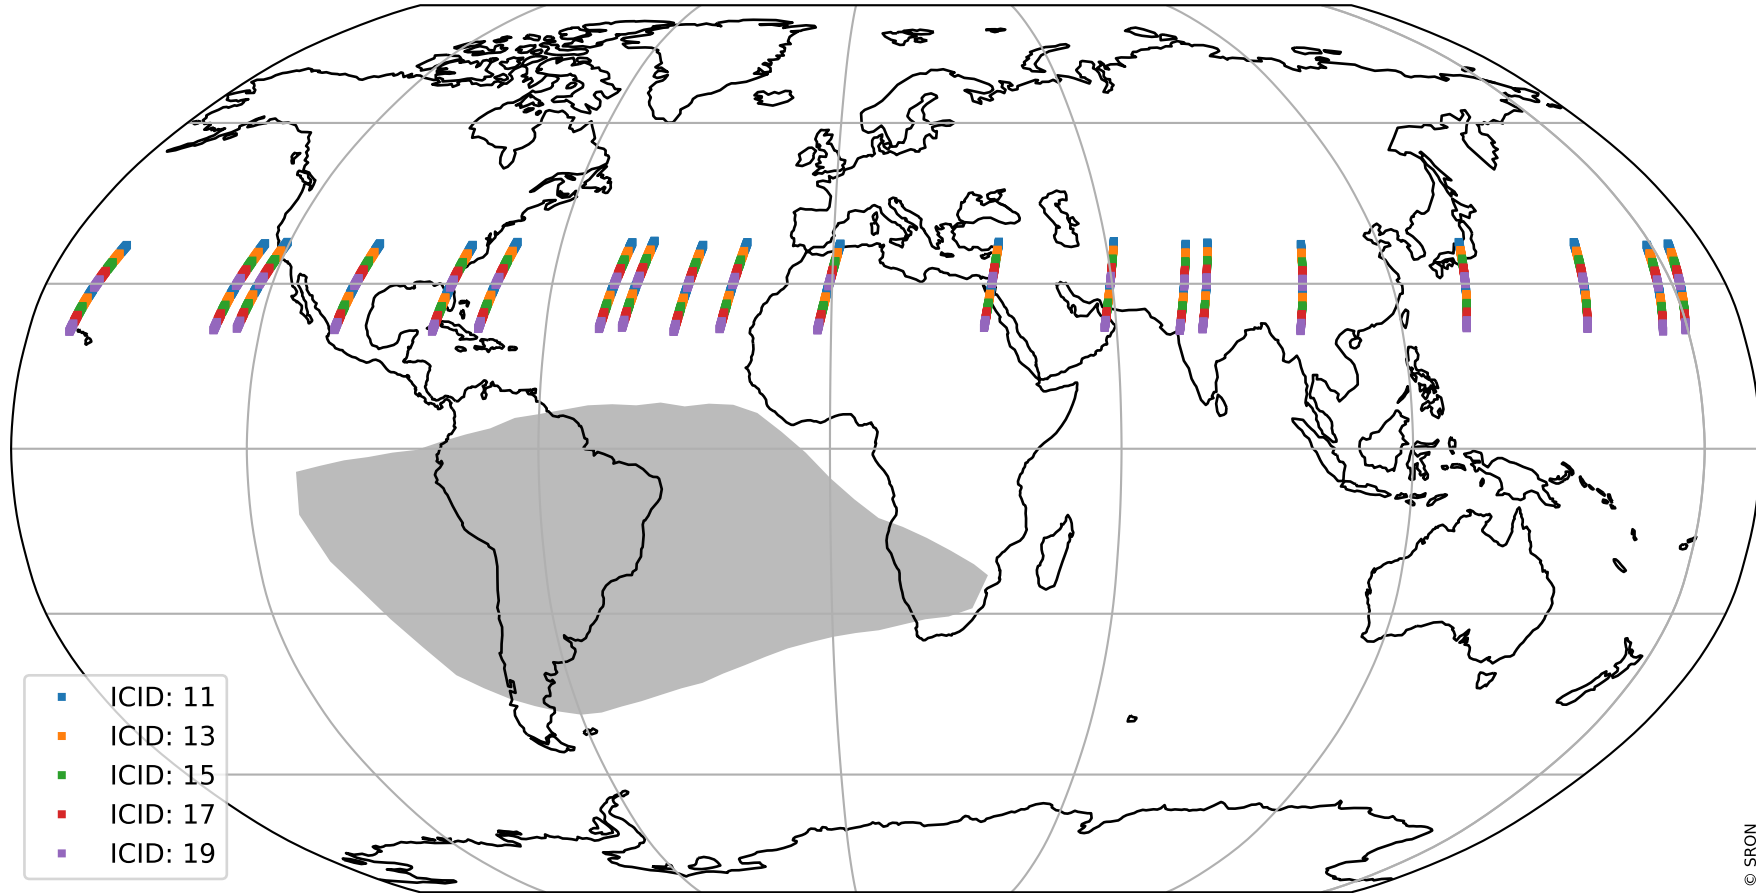

Tropomi SWIR offset (official)

orbits : 20 in [21262, 21307]
coverage : 2021-11-20 / 2021-11-23
median : 0.52591 V
spread : 0.035923 V
created : 2023-08-21T15:07:41

value detector map

Tropomi SWIR offset (official)

orbits : 20 in [21262, 21307]
coverage : 2021-11-20 / 2021-11-23
median : 27.954 μV
spread : 14.264 μV
created : 2023-08-21T15:07:41

Tropomi SWIR offset (official)

orbits : 20 in [21262, 21307]
coverage : 2021-11-20 / 2021-11-23
median : -0.10224 mV
spread : 0.40477 mV
created : 2023-08-21T15:07:42

value compared with SWIR offset CKD

Tropomi SWIR offset (official) ground-tracks of Sentinel-5P

orbits : 20 in [21262, 21307]
coverage : 2021-11-20 / 2021-11-23
created : 2023-08-21T15:07:42

Tropomi SWIR offset (official)

orbits : [2827, 21307]
coverage : 2018-04-30 / 2021-11-23
created : 2023-08-21T15:07:43

trend of detector median & temperatures