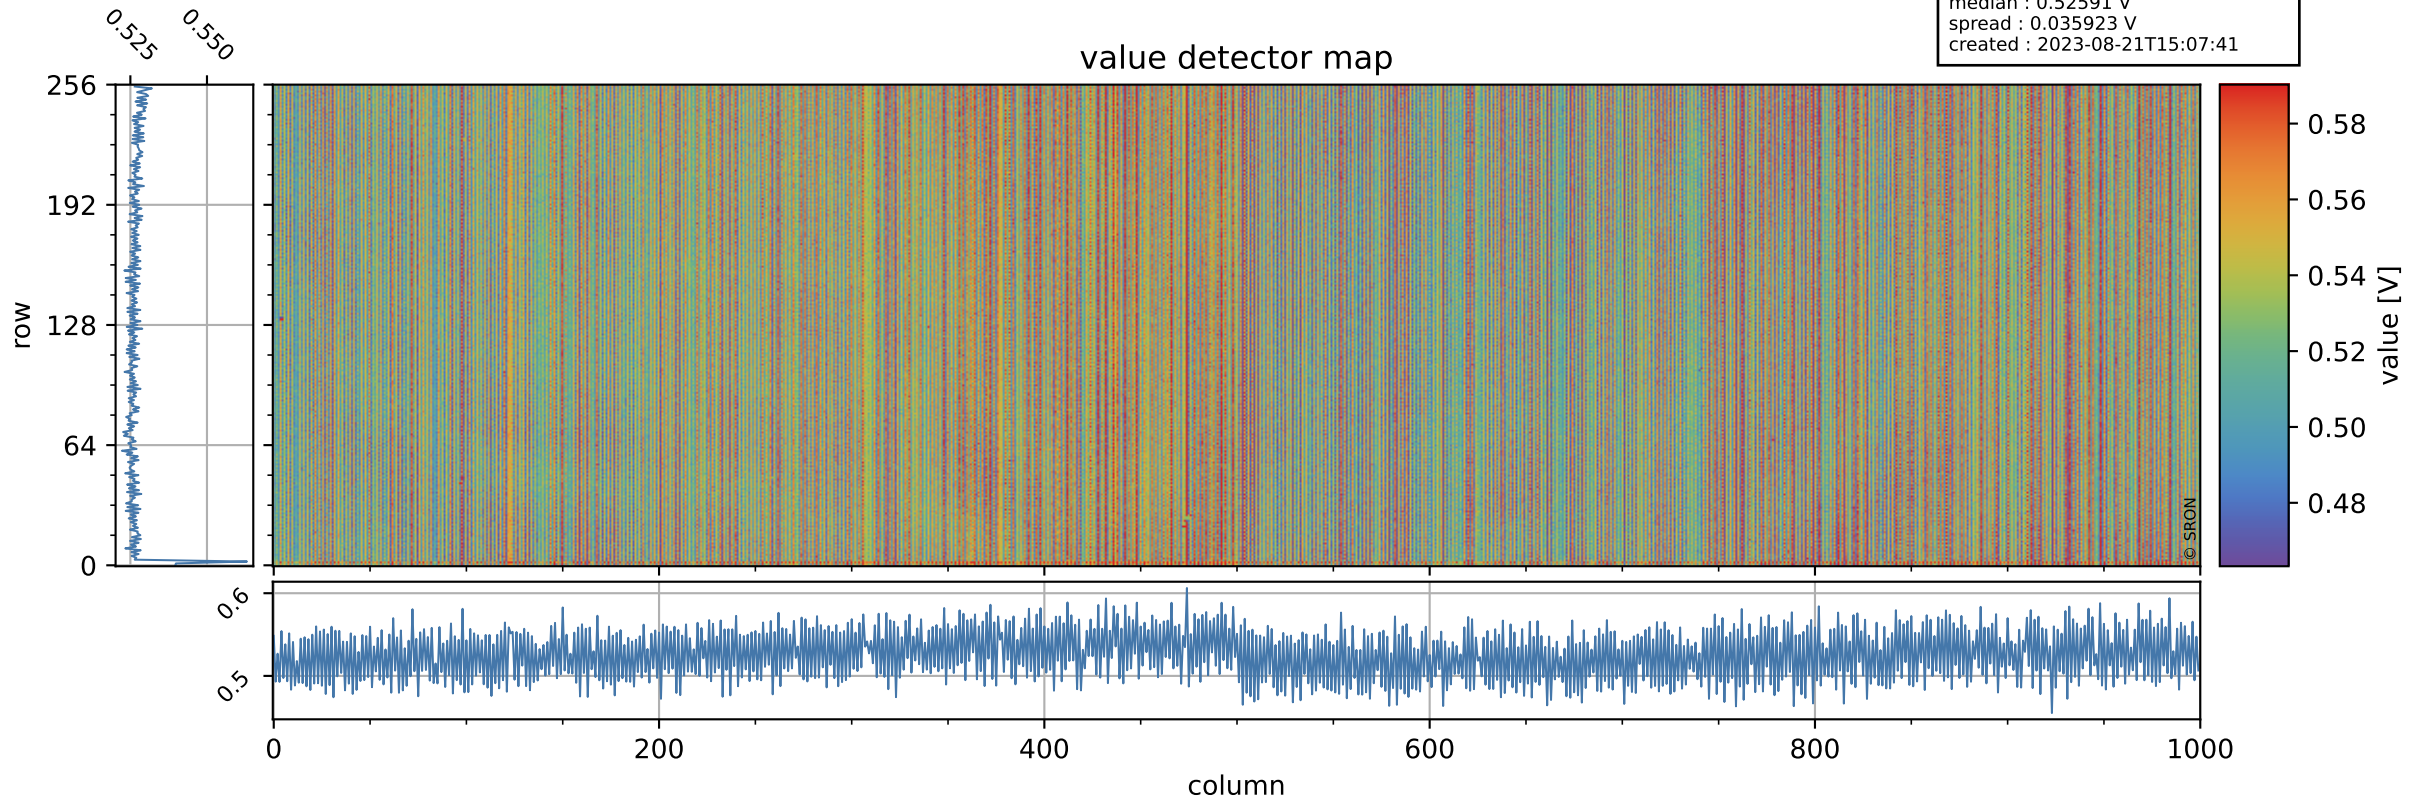

Tropomi SWIR offset (official)

orbits : 20 in [21262, 21307]
coverage : 2021-11-20 / 2021-11-23
median : 0.52591 V
spread : 0.035923 V
created : 2023-08-21T15:07:41

value detector map

Tropomi SWIR offset (official)

orbits : 20 in [21262, 21307]
coverage : 2021-11-20 / 2021-11-23
median : 27.954 μV
spread : 14.264 μV
created : 2023-08-21T15:07:41

Tropomi SWIR offset (official)

orbits : 20 in [21262, 21307]
coverage : 2021-11-20 / 2021-11-23
median : -0.10224 mV
spread : 0.40477 mV
created : 2023-08-21T15:07:42

value compared with SWIR offset CKD

Tropomi SWIR offset (official) ground-tracks of Sentinel-5P

orbits : 20 in [21262, 21307]
coverage : 2021-11-20 / 2021-11-23
created : 2023-08-21T15:07:42

Tropomi SWIR offset (official)

orbits : [2827, 21307]
coverage : 2018-04-30 / 2021-11-23
created : 2023-08-21T15:07:43

trend of detector median & temperatures