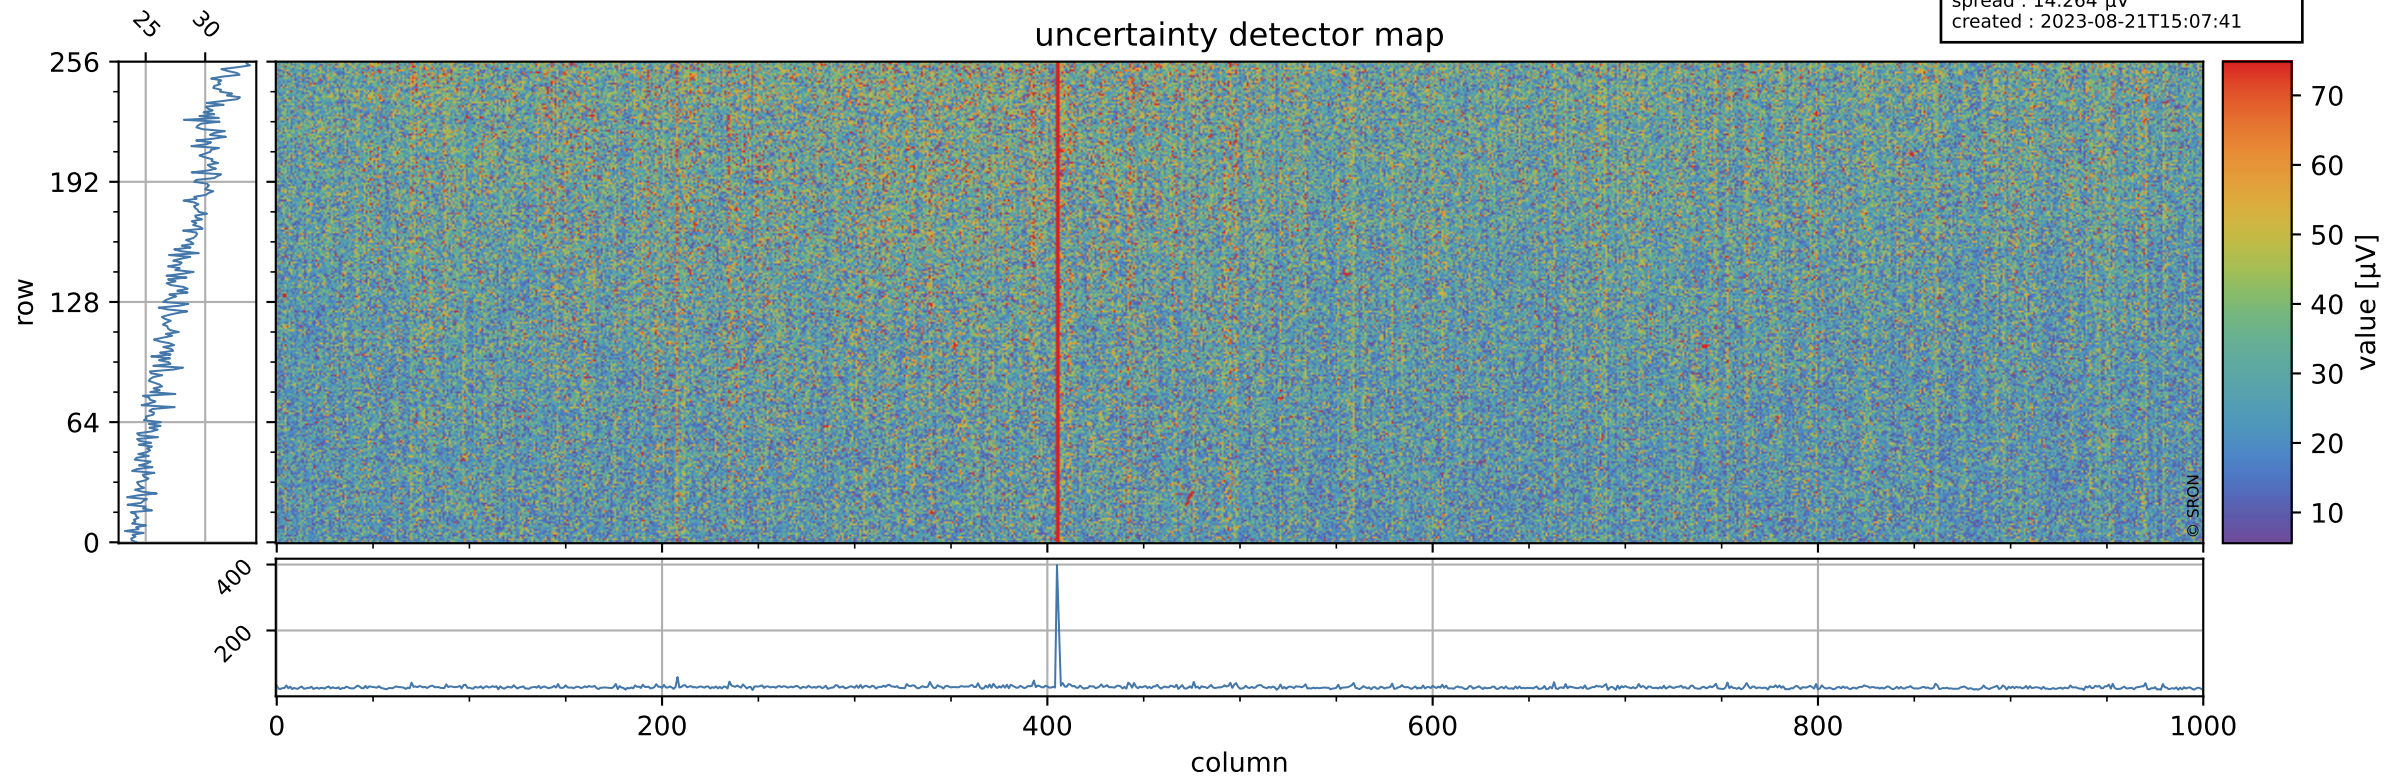

Tropomi SWIR offset (official)

orbits : 20 in [21262, 21307]
coverage : 2021-11-20 / 2021-11-23
median : 0.52591 V
spread : 0.035923 V
created : 2023-08-21T15:07:41

value detector map

Tropomi SWIR offset (official)

orbits : 20 in [21262, 21307]
coverage : 2021-11-20 / 2021-11-23
median : 27.954 μV
spread : 14.264 μV
created : 2023-08-21T15:07:41

Tropomi SWIR offset (official)

orbits : 20 in [21262, 21307]
coverage : 2021-11-20 / 2021-11-23
median : -0.10224 mV
spread : 0.40477 mV
created : 2023-08-21T15:07:42

value compared with SWIR offset CKD

Tropomi SWIR offset (official) ground-tracks of Sentinel-5P

orbits : 20 in [21262, 21307]
coverage : 2021-11-20 / 2021-11-23
created : 2023-08-21T15:07:42

Tropomi SWIR offset (official)

orbits : [2827, 21307]
coverage : 2018-04-30 / 2021-11-23
created : 2023-08-21T15:07:43

trend of detector median & temperatures