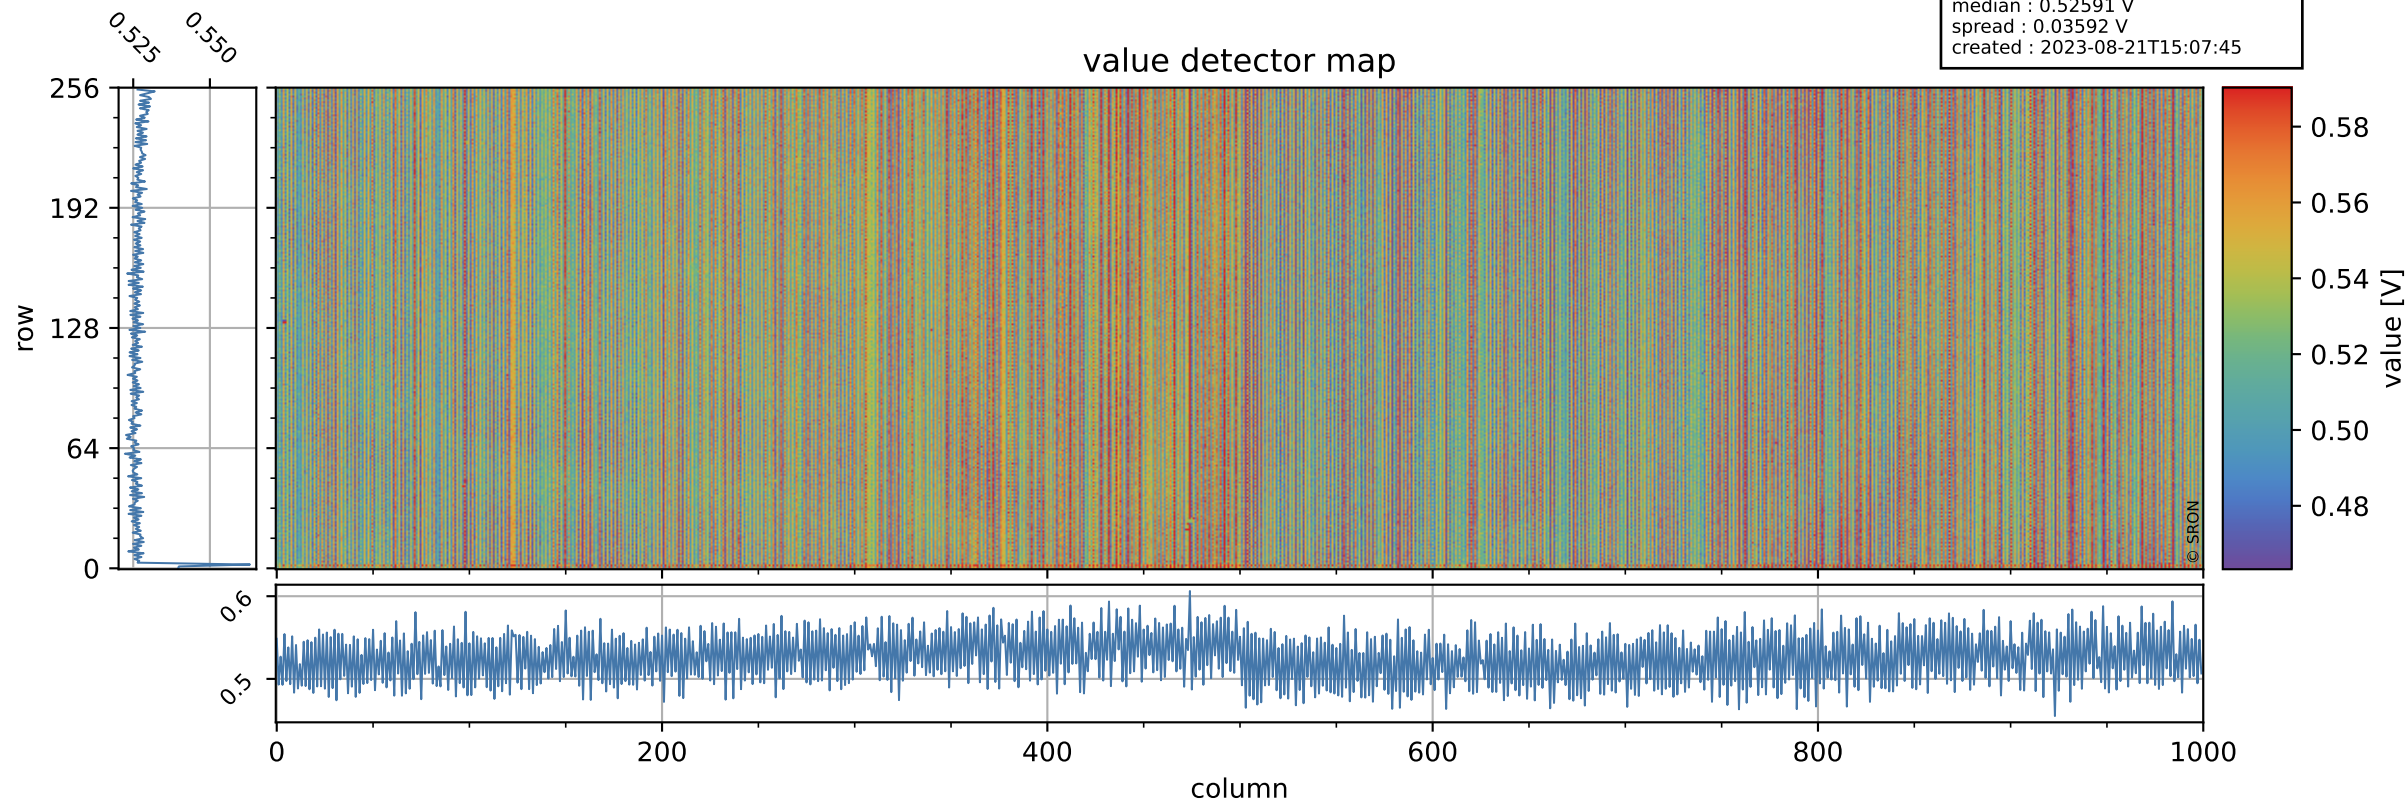

Tropomi SWIR offset (official)

orbits : 19 in [21277, 21322]
coverage : 2021-11-21 / 2021-11-24
median : 0.52591 V
spread : 0.03592 V
created : 2023-08-21T15:07:45

value detector map

Tropomi SWIR offset (official)

orbits : 19 in [21277, 21322]
coverage : 2021-11-21 / 2021-11-24
median : 28.099 μV
spread : 14.315 μV
created : 2023-08-21T15:07:45

Tropomi SWIR offset (official)

orbits : 19 in [21277, 21322]
coverage : 2021-11-21 / 2021-11-24
median : -0.098908 mV
spread : 0.40446 mV
created : 2023-08-21T15:07:45

value compared with SWIR offset CKD

Tropomi SWIR offset (official) ground-tracks of Sentinel-5P

orbits : 19 in [21277, 21322]
coverage : 2021-11-21 / 2021-11-24
created : 2023-08-21T15:07:46

Tropomi SWIR offset (official)

orbits : [2827, 21322]
coverage : 2018-04-30 / 2021-11-24
created : 2023-08-21T15:07:46

trend of detector median & temperatures