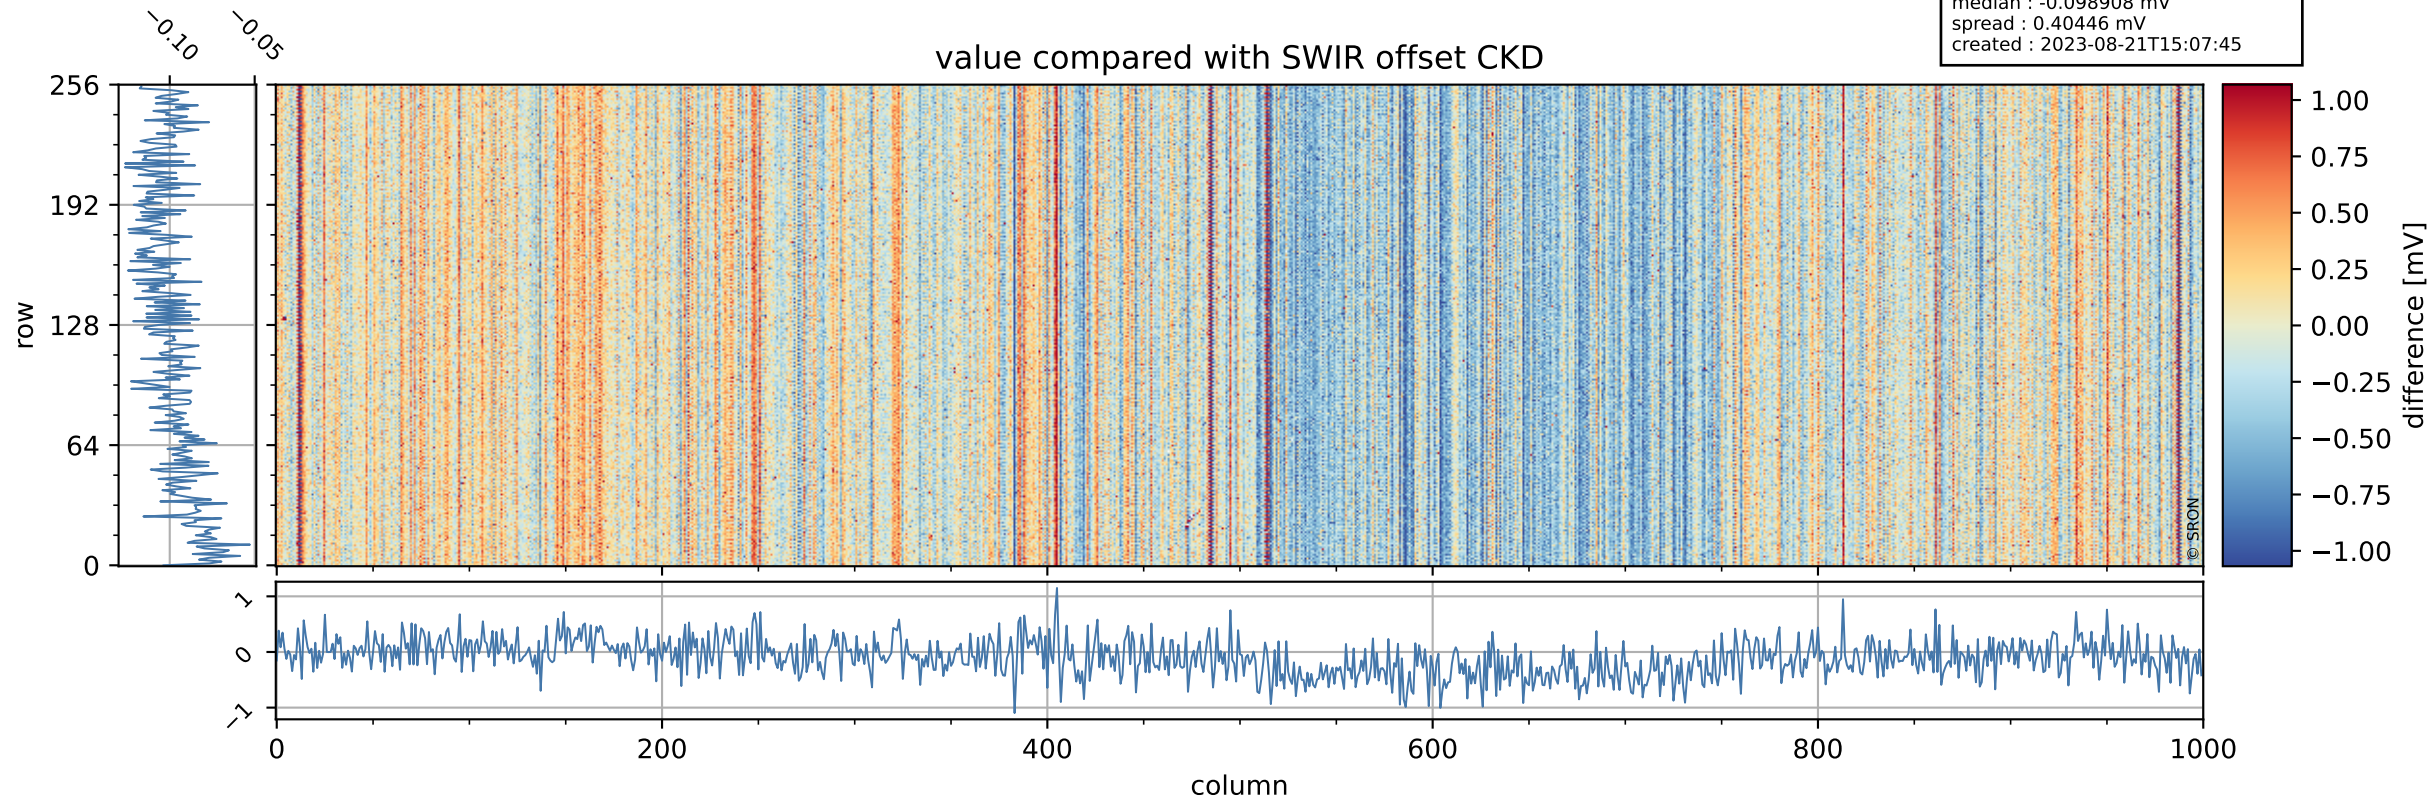

Tropomi SWIR offset (official)

orbits : 19 in [21277, 21322]
coverage : 2021-11-21 / 2021-11-24
median : 0.52591 V
spread : 0.03592 V
created : 2023-08-21T15:07:45

value detector map

Tropomi SWIR offset (official)

orbits : 19 in [21277, 21322]
coverage : 2021-11-21 / 2021-11-24
median : 28.099 μV
spread : 14.315 μV
created : 2023-08-21T15:07:45

Tropomi SWIR offset (official)

orbits : 19 in [21277, 21322]
coverage : 2021-11-21 / 2021-11-24
median : -0.098908 mV
spread : 0.40446 mV
created : 2023-08-21T15:07:45

value compared with SWIR offset CKD

Tropomi SWIR offset (official) ground-tracks of Sentinel-5P

orbits : 19 in [21277, 21322]
coverage : 2021-11-21 / 2021-11-24
created : 2023-08-21T15:07:46

Tropomi SWIR offset (official)

orbits : [2827, 21322]
coverage : 2018-04-30 / 2021-11-24
created : 2023-08-21T15:07:46

trend of detector median & temperatures