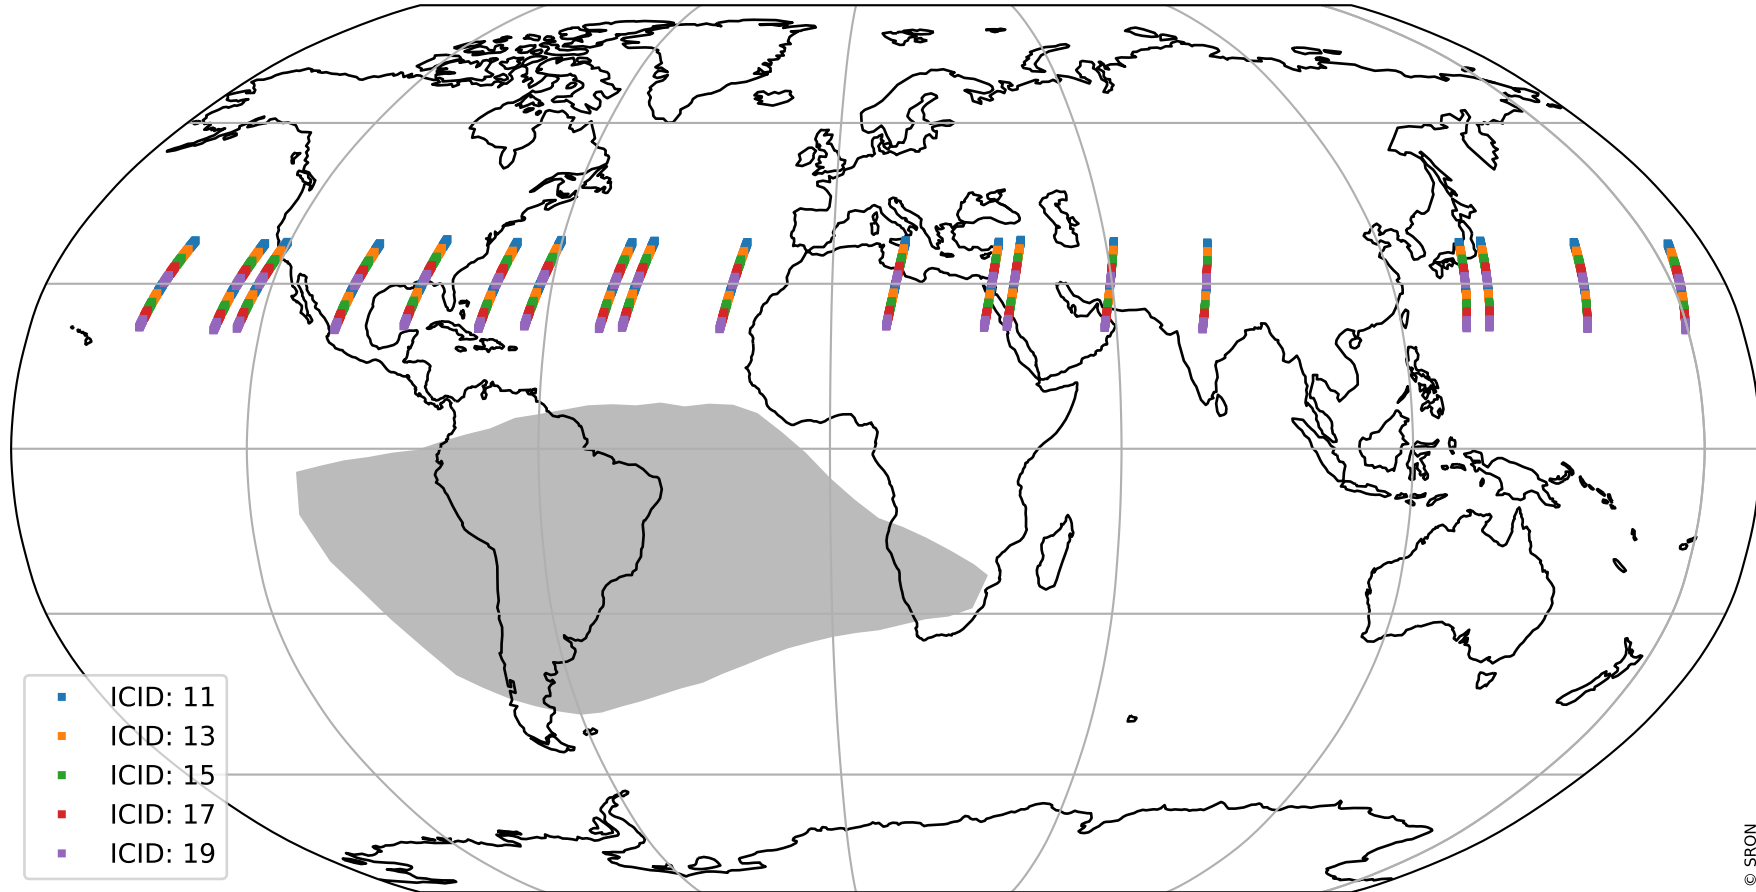

Tropomi SWIR offset (official)

orbits : 19 in [21277, 21322]
coverage : 2021-11-21 / 2021-11-24
median : 0.52591 V
spread : 0.03592 V
created : 2023-08-21T15:07:45

value detector map

Tropomi SWIR offset (official)

orbits : 19 in [21277, 21322]
coverage : 2021-11-21 / 2021-11-24
median : 28.099 μV
spread : 14.315 μV
created : 2023-08-21T15:07:45

Tropomi SWIR offset (official)

orbits : 19 in [21277, 21322]
coverage : 2021-11-21 / 2021-11-24
median : -0.098908 mV
spread : 0.40446 mV
created : 2023-08-21T15:07:45

value compared with SWIR offset CKD

Tropomi SWIR offset (official) ground-tracks of Sentinel-5P

orbits : 19 in [21277, 21322]
coverage : 2021-11-21 / 2021-11-24
created : 2023-08-21T15:07:46

Tropomi SWIR offset (official)

orbits : [2827, 21322]
coverage : 2018-04-30 / 2021-11-24
created : 2023-08-21T15:07:46

trend of detector median & temperatures