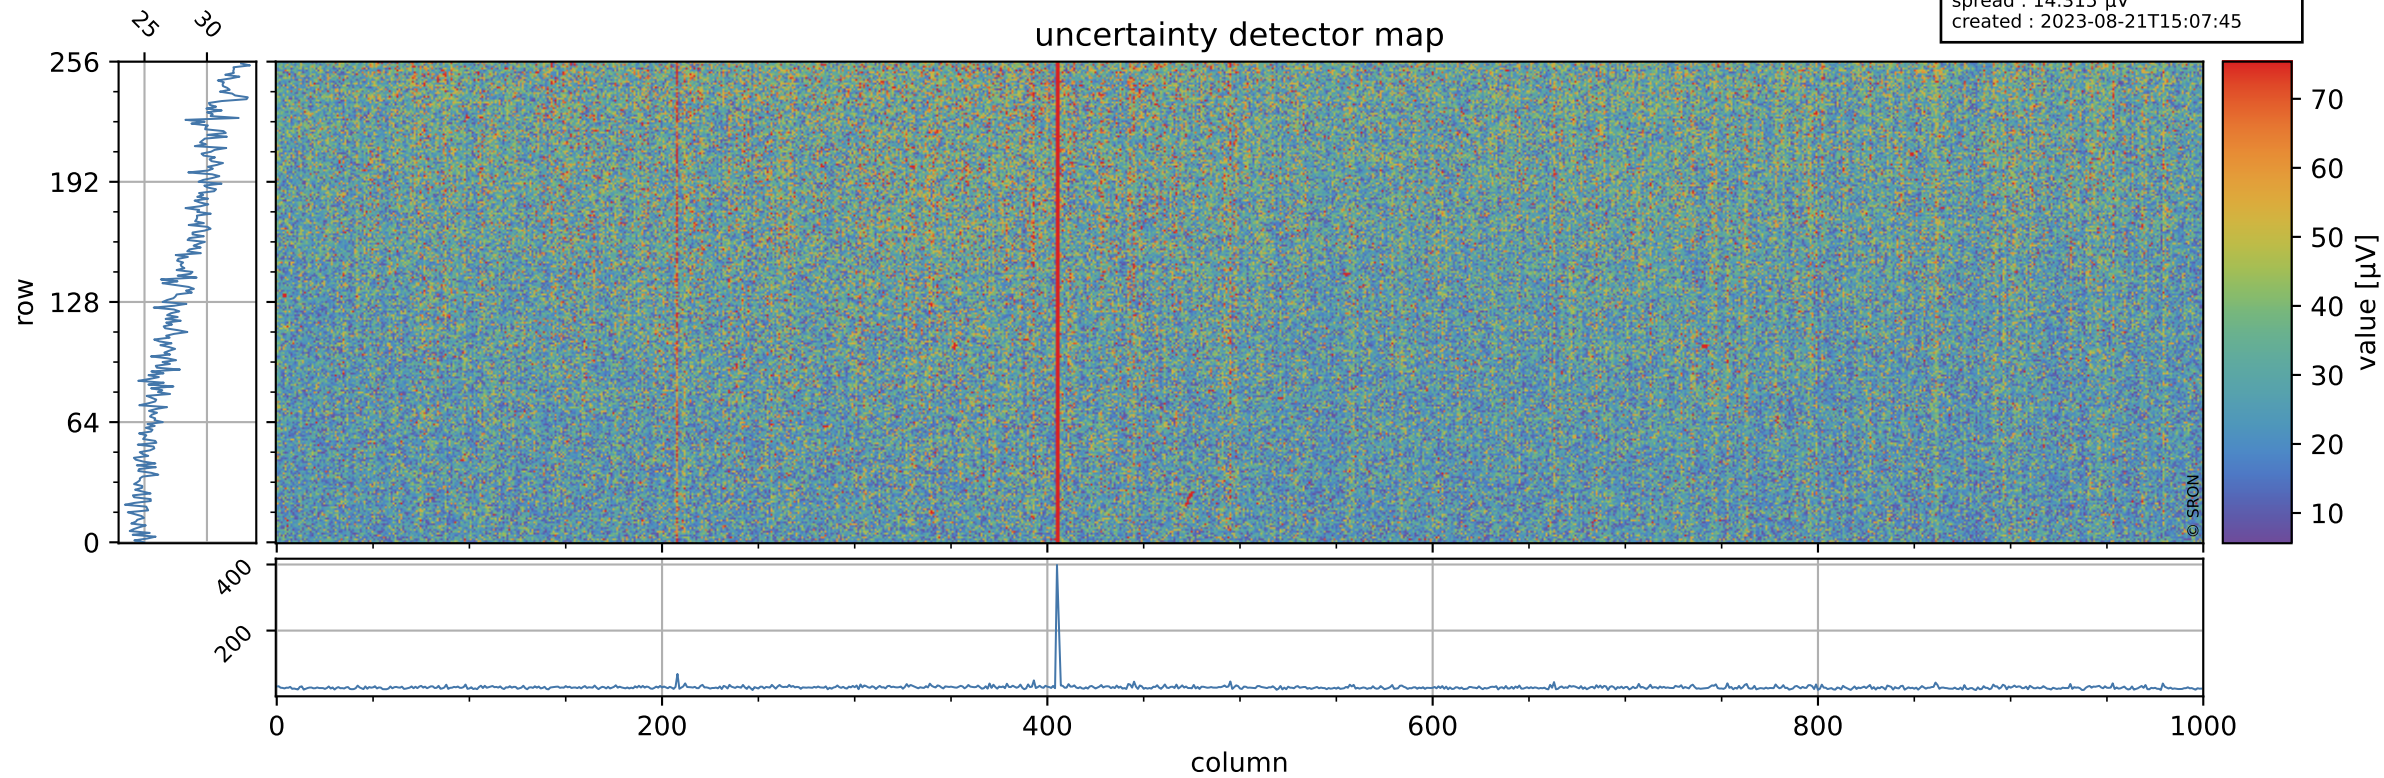

Tropomi SWIR offset (official)

orbits : 19 in [21277, 21322]
coverage : 2021-11-21 / 2021-11-24
median : 0.52591 V
spread : 0.03592 V
created : 2023-08-21T15:07:45

value detector map

Tropomi SWIR offset (official)

orbits : 19 in [21277, 21322]
coverage : 2021-11-21 / 2021-11-24
median : 28.099 μV
spread : 14.315 μV
created : 2023-08-21T15:07:45

Tropomi SWIR offset (official)

orbits : 19 in [21277, 21322]
coverage : 2021-11-21 / 2021-11-24
median : -0.098908 mV
spread : 0.40446 mV
created : 2023-08-21T15:07:45

value compared with SWIR offset CKD

Tropomi SWIR offset (official) ground-tracks of Sentinel-5P

orbits : 19 in [21277, 21322]
coverage : 2021-11-21 / 2021-11-24
created : 2023-08-21T15:07:46

Tropomi SWIR offset (official)

orbits : [2827, 21322]
coverage : 2018-04-30 / 2021-11-24
created : 2023-08-21T15:07:46

trend of detector median & temperatures