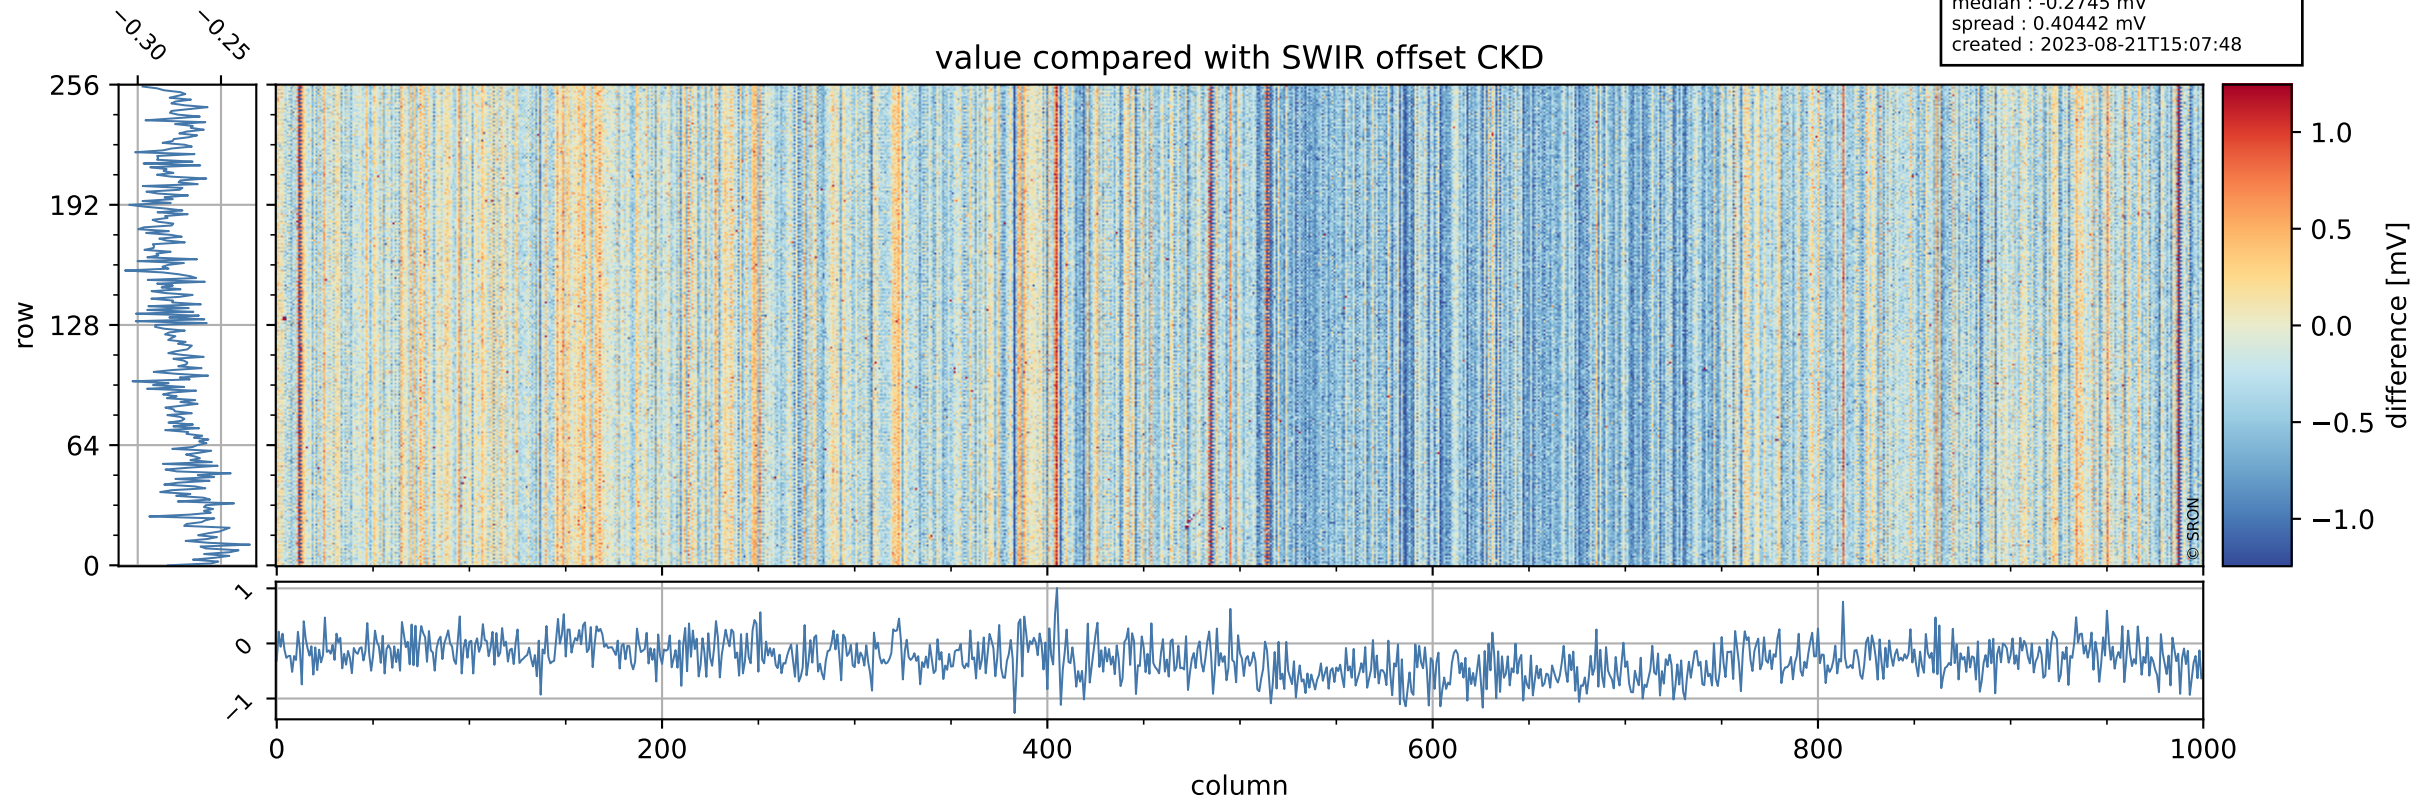

Tropomi SWIR offset (official)

orbits : 19 in [21292, 21337]
coverage : 2021-11-22 / 2021-11-25
median : 0.52574 V
spread : 0.035918 V
created : 2023-08-21T15:07:47

value detector map

Tropomi SWIR offset (official)

orbits : 19 in [21292, 21337]
coverage : 2021-11-22 / 2021-11-25
median : 27.001 μV
spread : 13.87 μV
created : 2023-08-21T15:07:48

Tropomi SWIR offset (official)

value compared with SWIR offset CKD

orbits : 19 in [21292, 21337]
coverage : 2021-11-22 / 2021-11-25
median : -0.2745 mV
spread : 0.40442 mV
created : 2023-08-21T15:07:48

Tropomi SWIR offset (official) ground-tracks of Sentinel-5P

orbits : 19 in [21292, 21337]
coverage : 2021-11-22 / 2021-11-25
created : 2023-08-21T15:07:48

Tropomi SWIR offset (official)

orbits : [2827, 21322]
coverage : 2018-04-30 / 2021-11-24
created : 2023-08-21T15:07:49

trend of detector median & temperatures