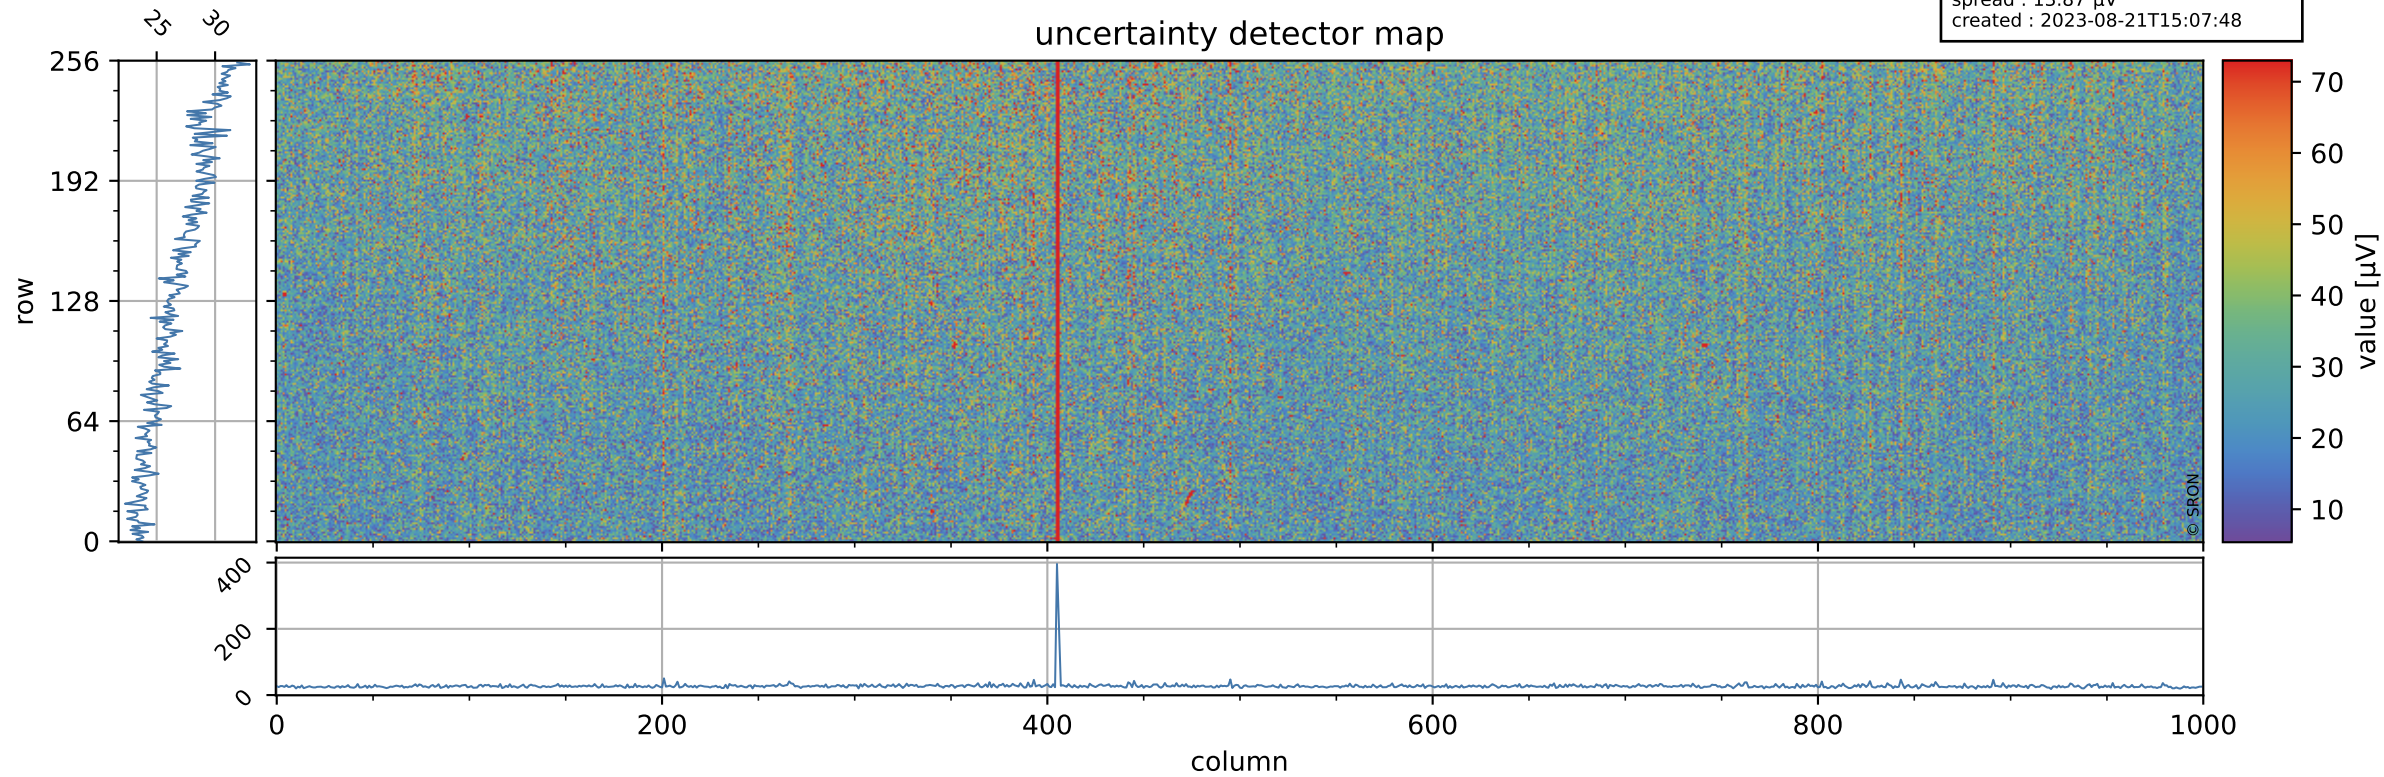

Tropomi SWIR offset (official)

orbits : 19 in [21292, 21337]
coverage : 2021-11-22 / 2021-11-25
median : 0.52574 V
spread : 0.035918 V
created : 2023-08-21T15:07:47

value detector map

Tropomi SWIR offset (official)

orbits : 19 in [21292, 21337]
coverage : 2021-11-22 / 2021-11-25
median : 27.001 μV
spread : 13.87 μV
created : 2023-08-21T15:07:48

Tropomi SWIR offset (official)

value compared with SWIR offset CKD

orbits : 19 in [21292, 21337]
coverage : 2021-11-22 / 2021-11-25
median : -0.2745 mV
spread : 0.40442 mV
created : 2023-08-21T15:07:48

Tropomi SWIR offset (official) ground-tracks of Sentinel-5P

orbits : 19 in [21292, 21337]
coverage : 2021-11-22 / 2021-11-25
created : 2023-08-21T15:07:48

Tropomi SWIR offset (official)

orbits : [2827, 21322]
coverage : 2018-04-30 / 2021-11-24
created : 2023-08-21T15:07:49

trend of detector median & temperatures