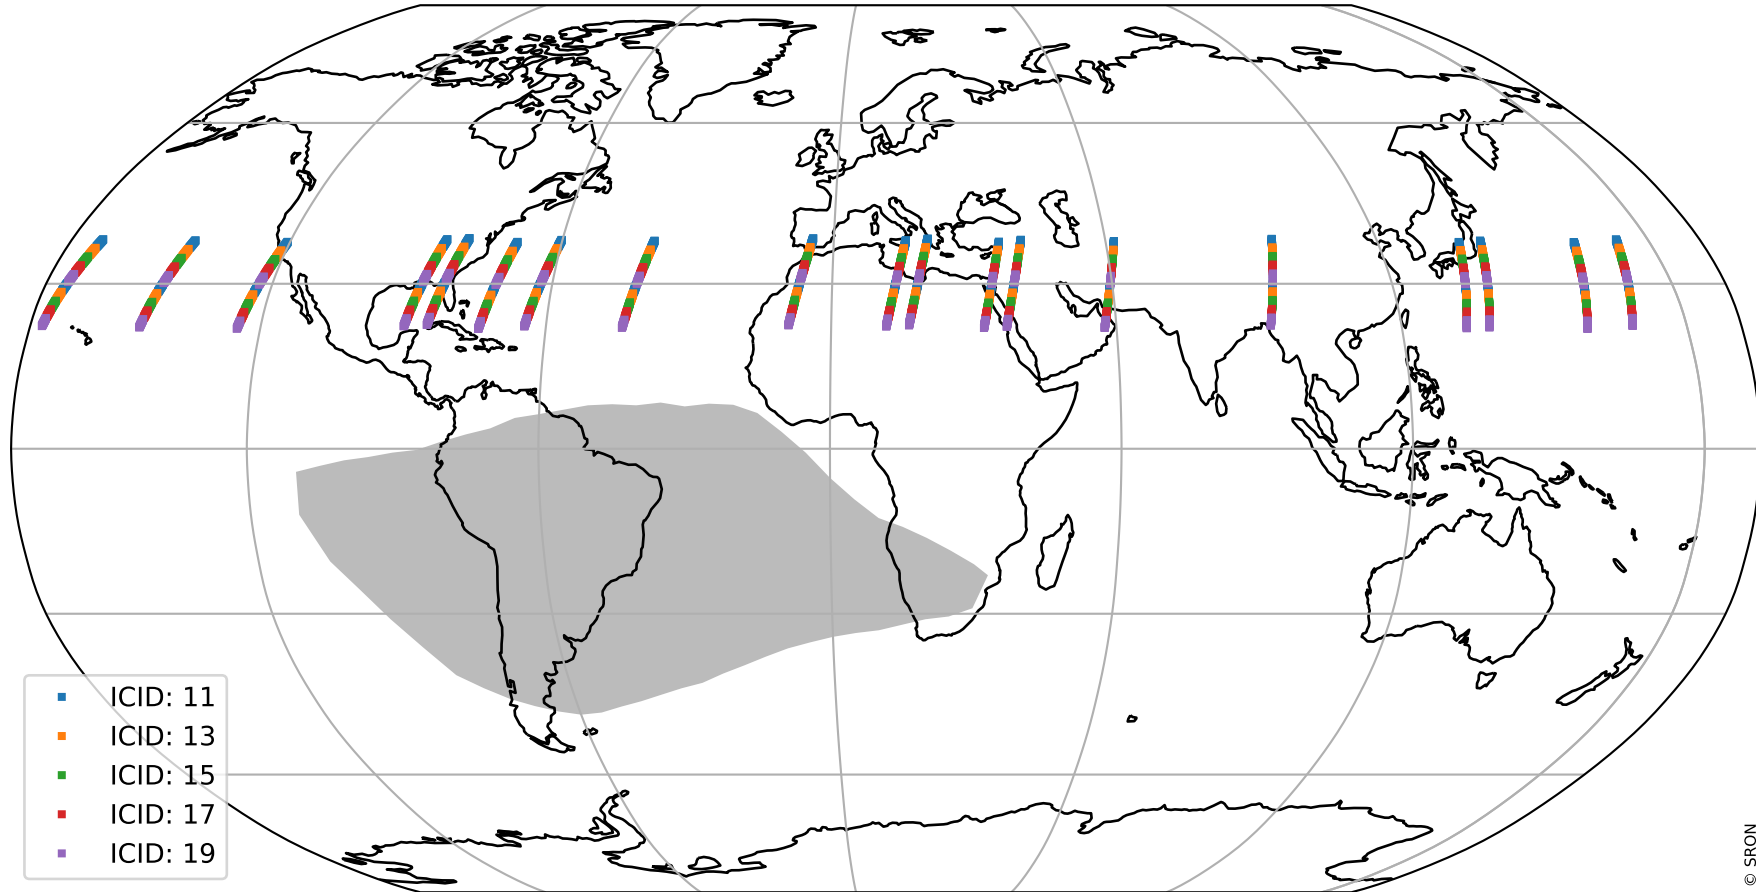

Tropomi SWIR offset (official)

orbits : 19 in [21292, 21337]
coverage : 2021-11-22 / 2021-11-25
median : 0.52574 V
spread : 0.035918 V
created : 2023-08-21T15:07:47

value detector map

Tropomi SWIR offset (official)

orbits : 19 in [21292, 21337]
coverage : 2021-11-22 / 2021-11-25
median : 27.001 μV
spread : 13.87 μV
created : 2023-08-21T15:07:48

Tropomi SWIR offset (official)

value compared with SWIR offset CKD

orbits : 19 in [21292, 21337]
coverage : 2021-11-22 / 2021-11-25
median : -0.2745 mV
spread : 0.40442 mV
created : 2023-08-21T15:07:48

Tropomi SWIR offset (official) ground-tracks of Sentinel-5P

orbits : 19 in [21292, 21337]
coverage : 2021-11-22 / 2021-11-25
created : 2023-08-21T15:07:48

Tropomi SWIR offset (official)

orbits : [2827, 21322]
coverage : 2018-04-30 / 2021-11-24
created : 2023-08-21T15:07:49