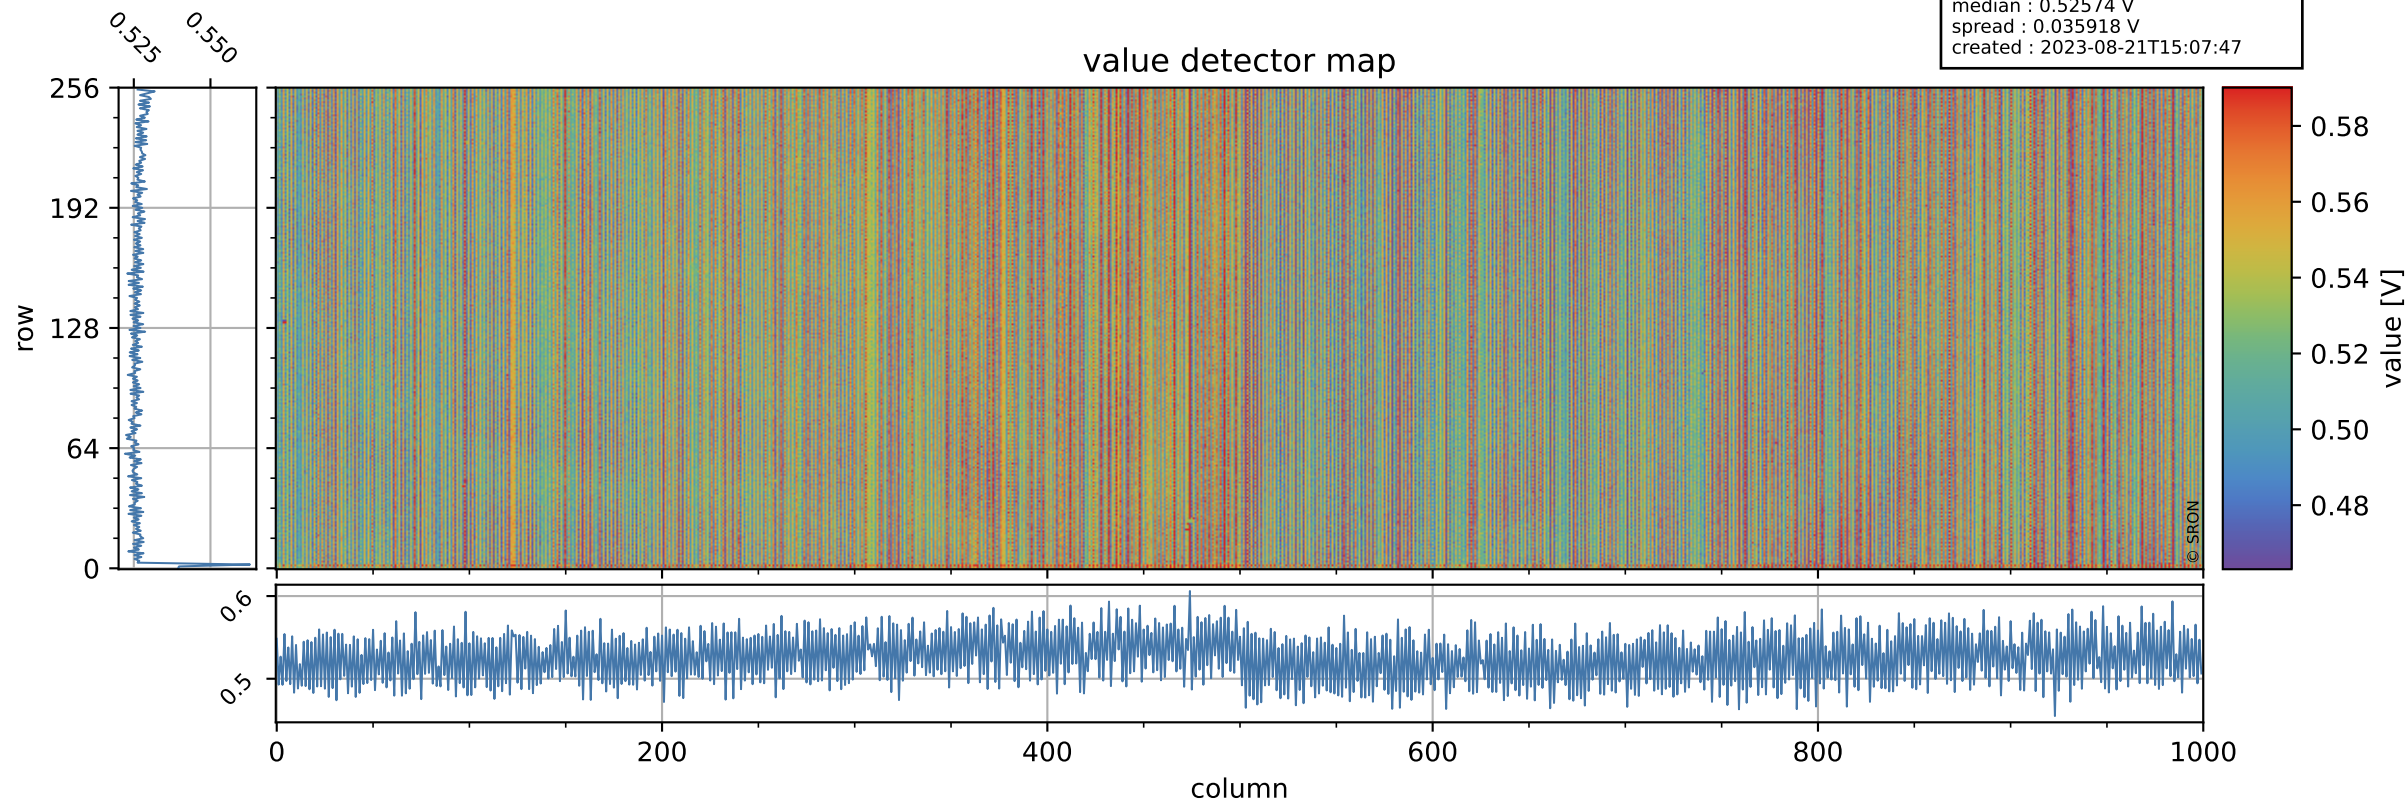

Tropomi SWIR offset (official)

orbits : 19 in [21292, 21337]
coverage : 2021-11-22 / 2021-11-25
median : 0.52574 V
spread : 0.035918 V
created : 2023-08-21T15:07:47

value detector map

Tropomi SWIR offset (official)

orbits : 19 in [21292, 21337]
coverage : 2021-11-22 / 2021-11-25
median : 27.001 μV
spread : 13.87 μV
created : 2023-08-21T15:07:48

Tropomi SWIR offset (official)

value compared with SWIR offset CKD

orbits : 19 in [21292, 21337]
coverage : 2021-11-22 / 2021-11-25
median : -0.2745 mV
spread : 0.40442 mV
created : 2023-08-21T15:07:48

Tropomi SWIR offset (official) ground-tracks of Sentinel-5P

orbits : 19 in [21292, 21337]
coverage : 2021-11-22 / 2021-11-25
created : 2023-08-21T15:07:48

Tropomi SWIR offset (official)

orbits : [2827, 21322]
coverage : 2018-04-30 / 2021-11-24
created : 2023-08-21T15:07:49

trend of detector median & temperatures