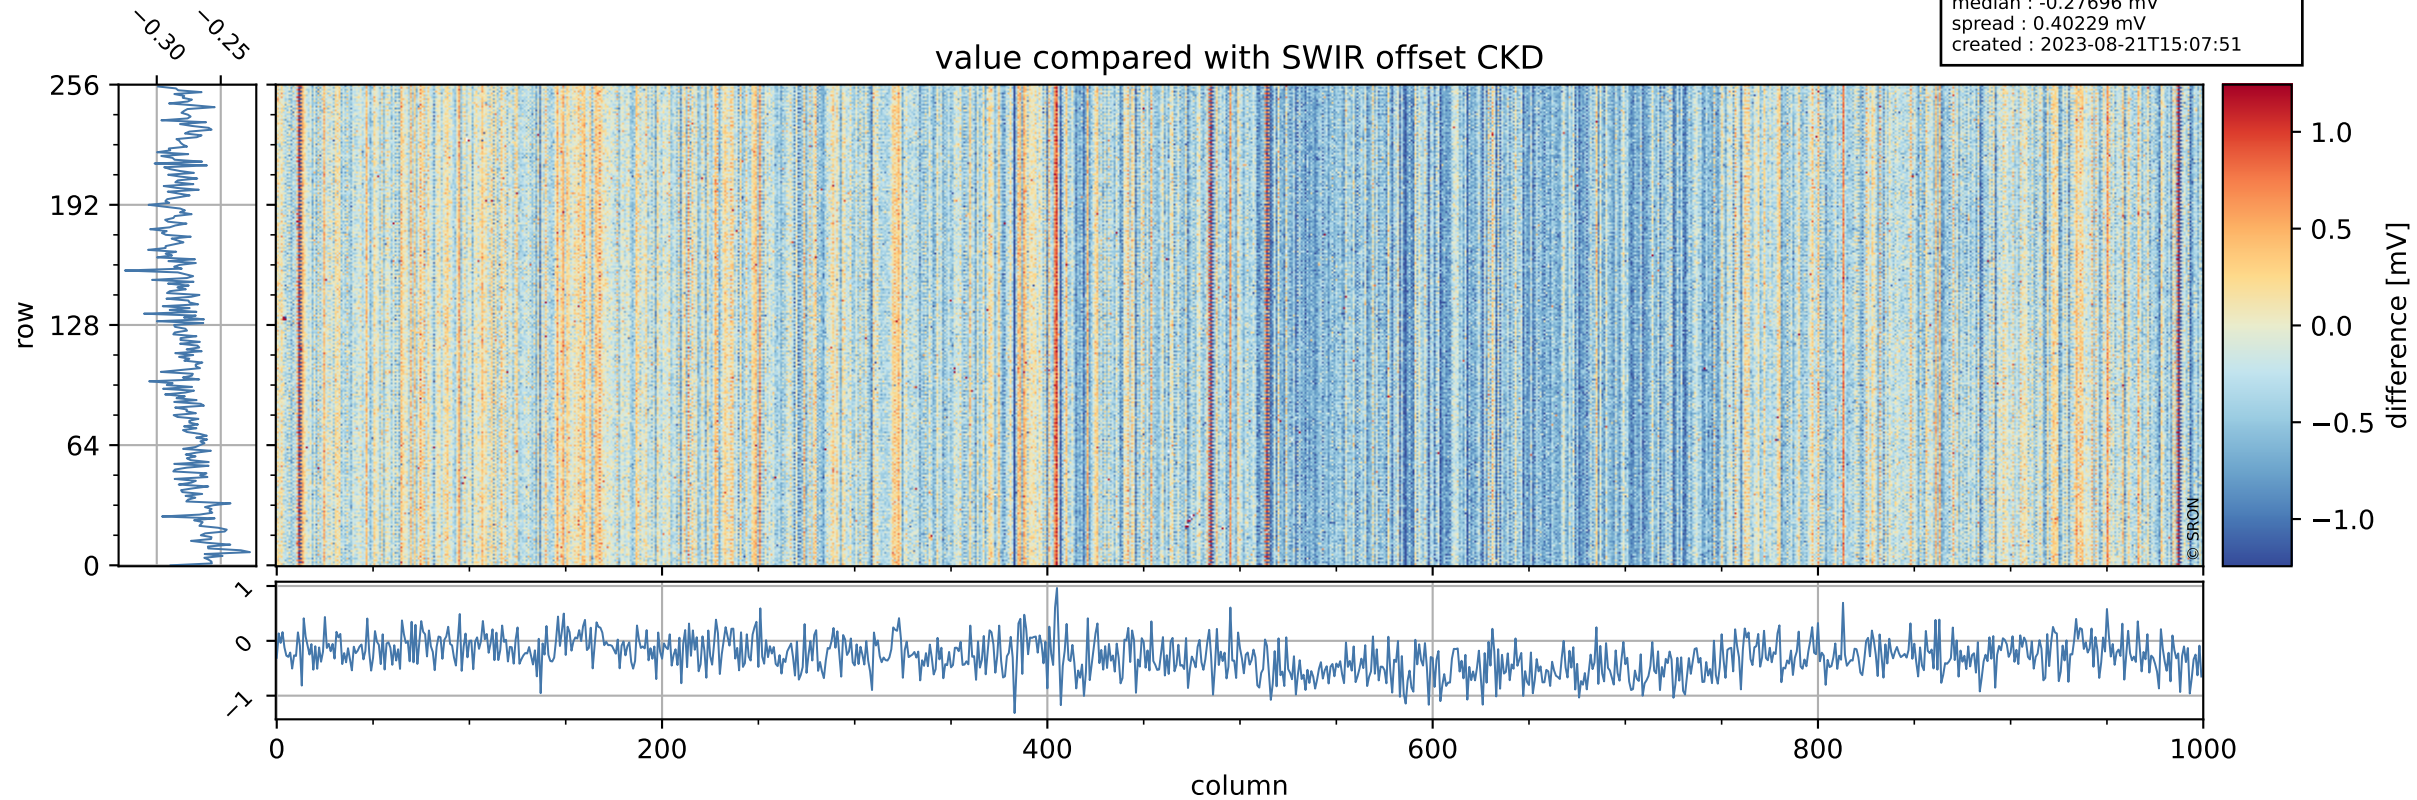

## value detector map

# Tropomi SWIR offset (official)

orbits : 18 in [21307, 21352]  
coverage : 2021-11-23 / 2021-11-26  
median : 27.588  $\mu\text{V}$   
spread : 14.138  $\mu\text{V}$   
created : 2023-08-21T15:07:50

# Tropomi SWIR offset (official)

orbits : 18 in [21307, 21352]  
coverage : 2021-11-23 / 2021-11-26  
median : -0.27696 mV  
spread : 0.40229 mV  
created : 2023-08-21T15:07:51

value compared with SWIR offset CKD

# Tropomi SWIR offset (official) ground-tracks of Sentinel-5P

orbits : 18 in [21307, 21352]  
coverage : 2021-11-23 / 2021-11-26  
created : 2023-08-21T15:07:51