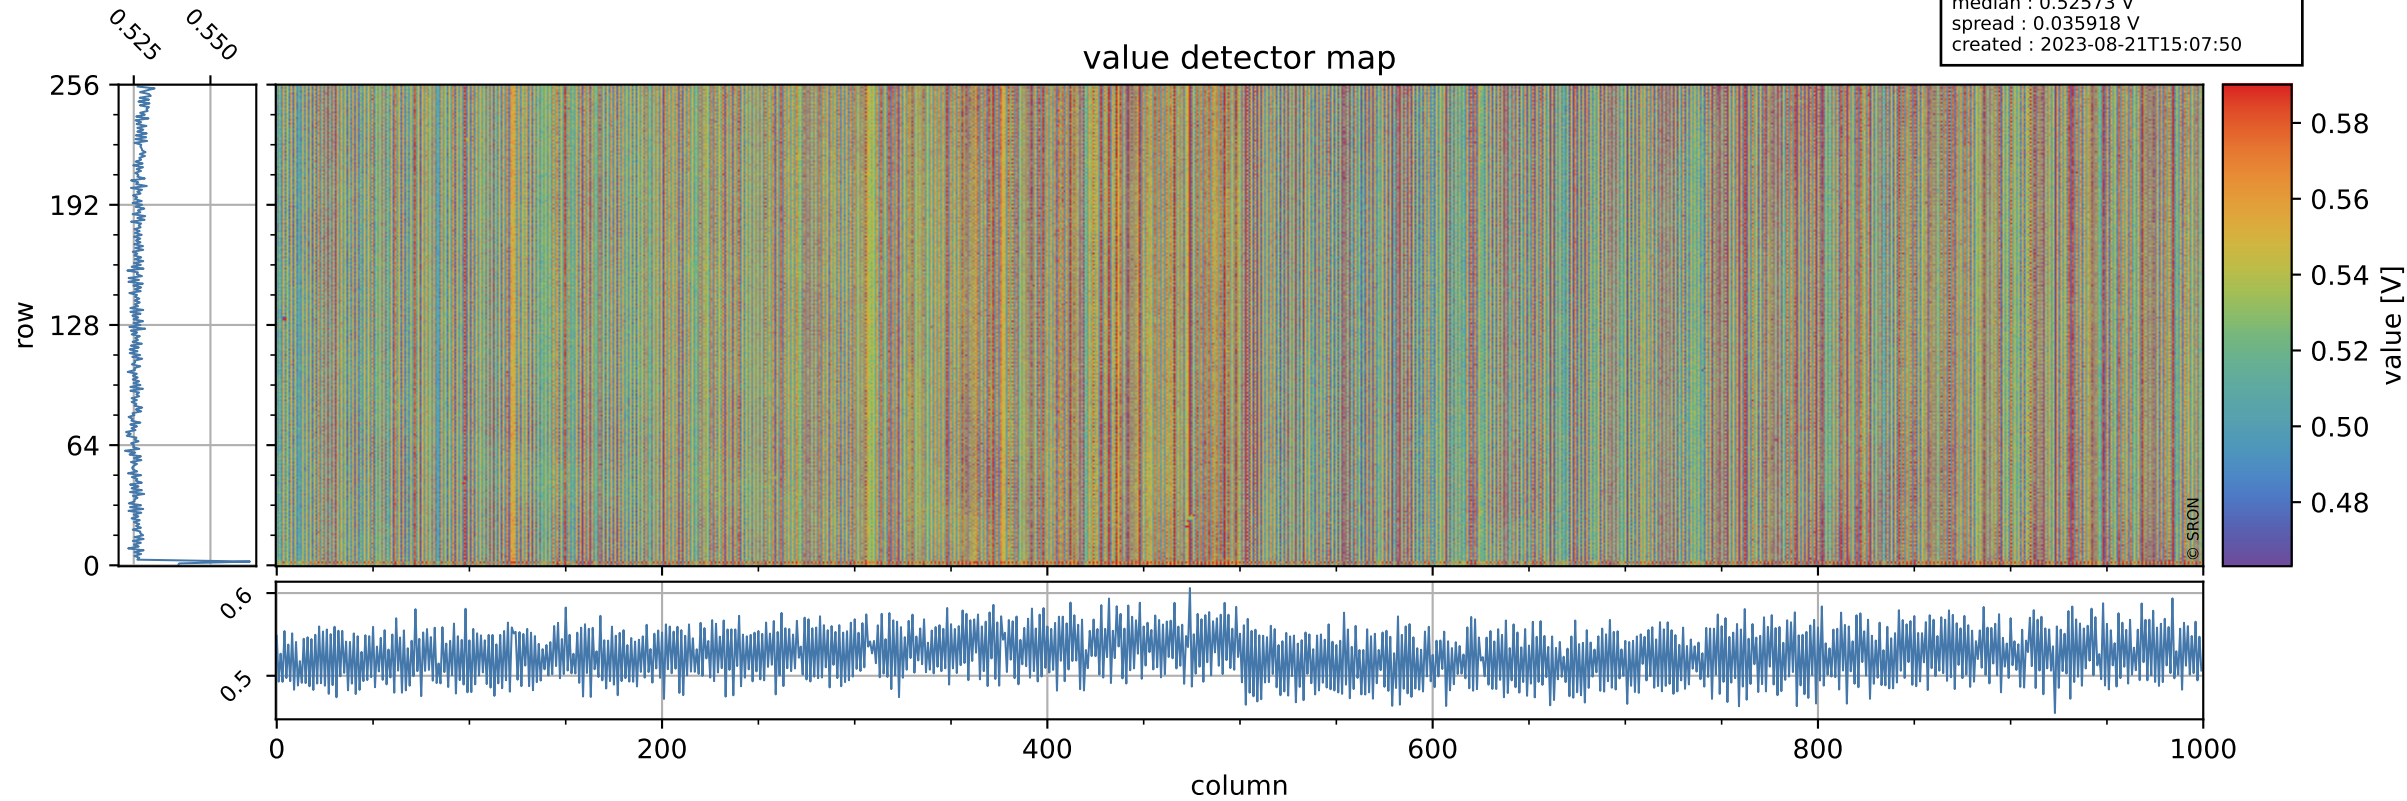

# Tropomi SWIR offset (official)

orbits : 18 in [21307, 21352]  
coverage : 2021-11-23 / 2021-11-26  
median : 0.52573 V  
spread : 0.035918 V  
created : 2023-08-21T15:07:50

## value detector map

# Tropomi SWIR offset (official)

orbits : 18 in [21307, 21352]  
coverage : 2021-11-23 / 2021-11-26  
median : 27.588  $\mu\text{V}$   
spread : 14.138  $\mu\text{V}$   
created : 2023-08-21T15:07:50

# Tropomi SWIR offset (official) ground-tracks of Sentinel-5P

orbits : 18 in [21307, 21352]  
coverage : 2021-11-23 / 2021-11-26  
created : 2023-08-21T15:07:51