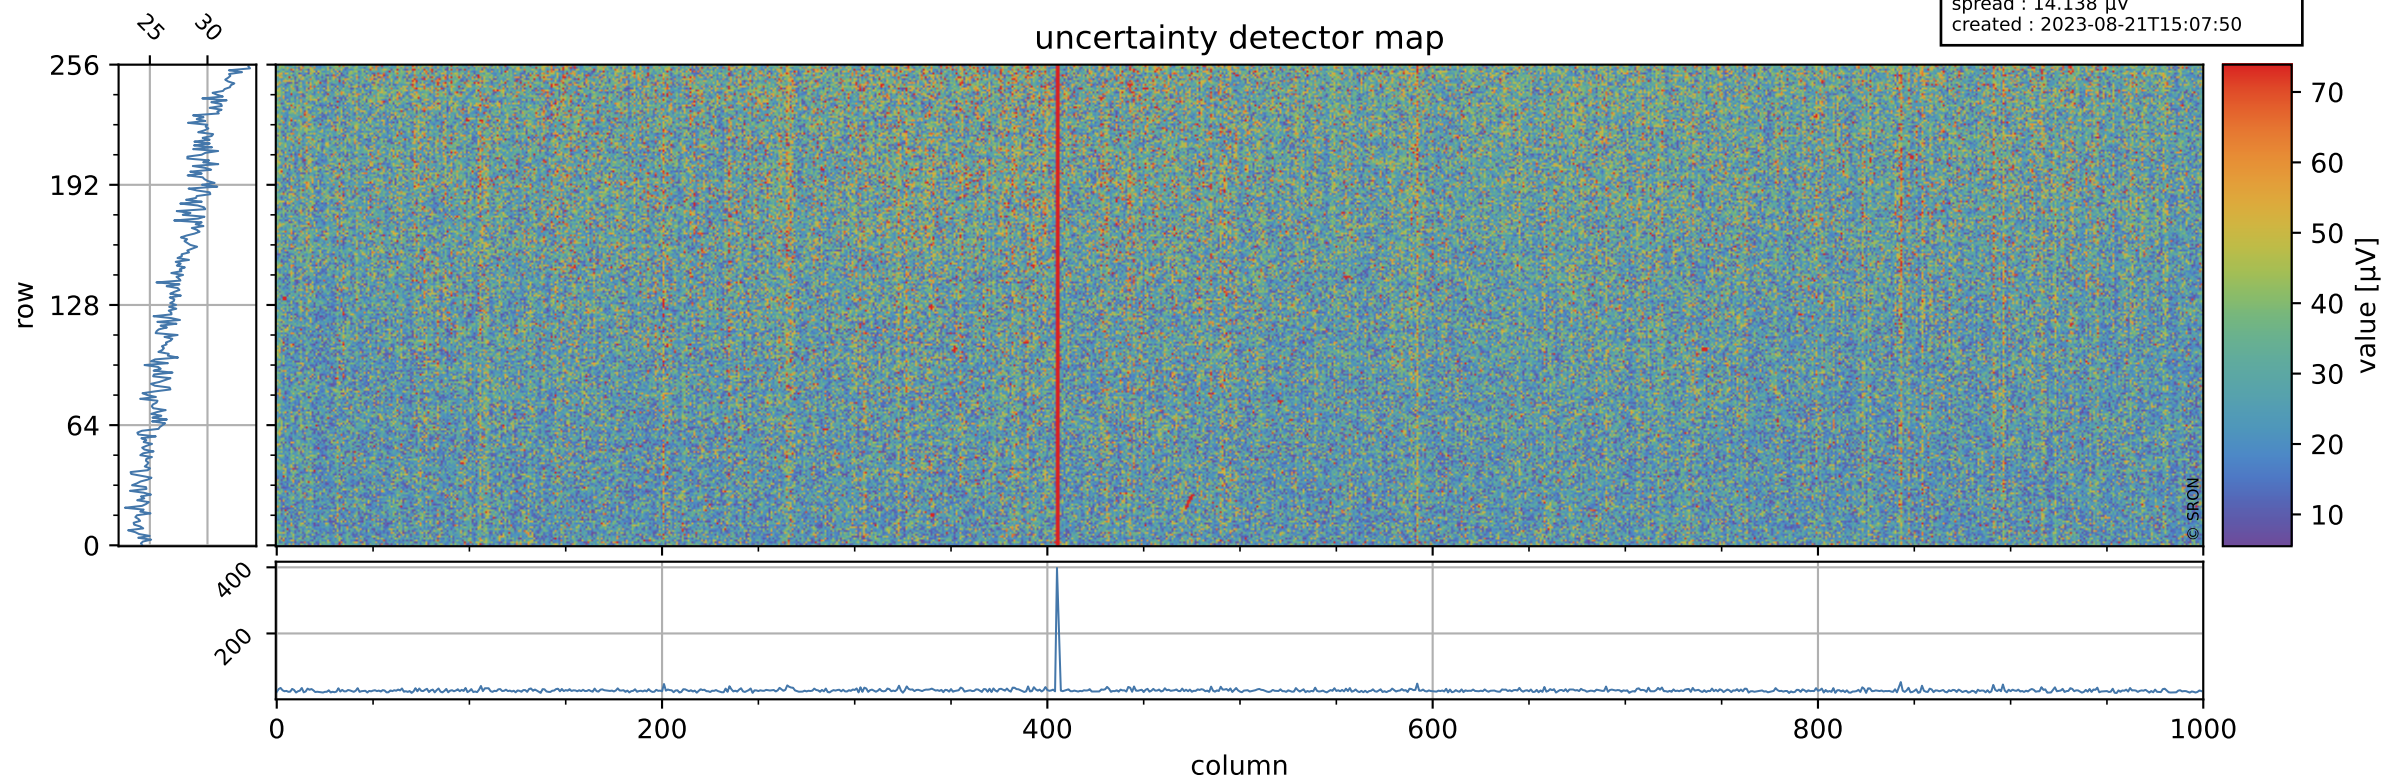

# Tropomi SWIR offset (official)

orbits : 18 in [21307, 21352]  
coverage : 2021-11-23 / 2021-11-26  
median : 0.52573 V  
spread : 0.035918 V  
created : 2023-08-21T15:07:50

## value detector map

# Tropomi SWIR offset (official)

orbits : 18 in [21307, 21352]  
coverage : 2021-11-23 / 2021-11-26  
median : 27.588  $\mu\text{V}$   
spread : 14.138  $\mu\text{V}$   
created : 2023-08-21T15:07:50

# Tropomi SWIR offset (official) ground-tracks of Sentinel-5P

orbits : 18 in [21307, 21352]  
coverage : 2021-11-23 / 2021-11-26  
created : 2023-08-21T15:07:51