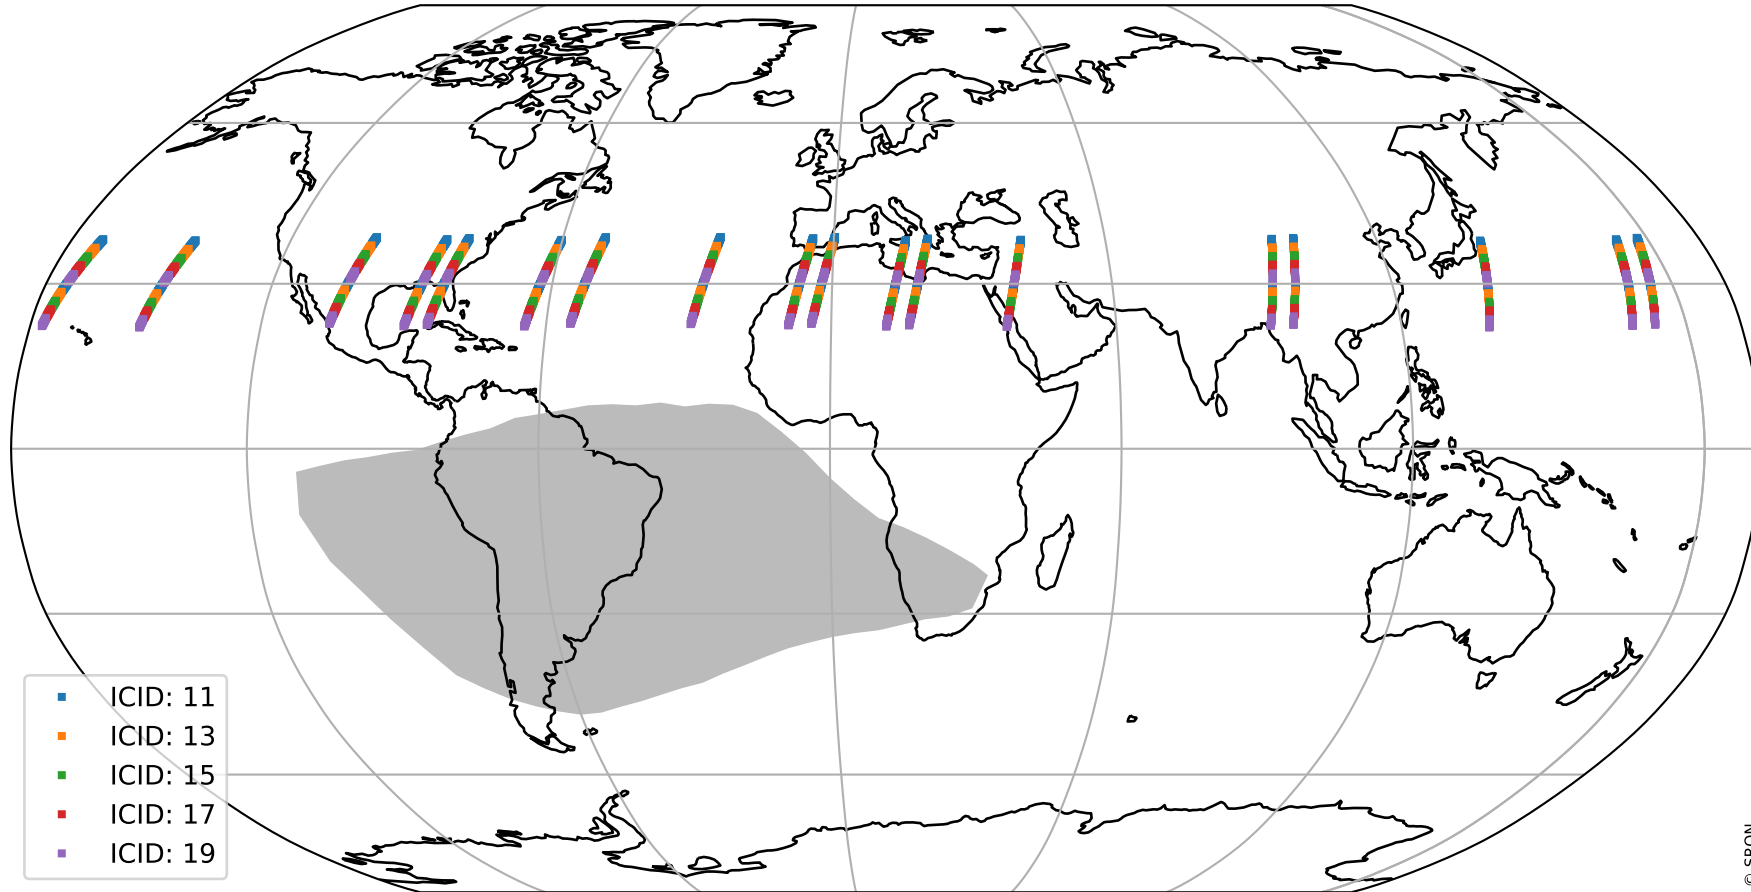

# Tropomi SWIR offset (official)

orbits : 18 in [21307, 21352]  
coverage : 2021-11-23 / 2021-11-26  
median : 27.588  $\mu\text{V}$   
spread : 14.138  $\mu\text{V}$   
created : 2023-08-21T15:07:50

# Tropomi SWIR offset (official)

orbits : 18 in [21307, 21352]  
coverage : 2021-11-23 / 2021-11-26  
median : -0.27696 mV  
spread : 0.40229 mV  
created : 2023-08-21T15:07:51

value compared with SWIR offset CKD

# Tropomi SWIR offset (official) ground-tracks of Sentinel-5P

orbits : 18 in [21307, 21352]  
coverage : 2021-11-23 / 2021-11-26  
created : 2023-08-21T15:07:51

# Tropomi SWIR offset (official)

orbits : [2827, 21322]  
coverage : 2018-04-30 / 2021-11-24  
created : 2023-08-21T15:07:52