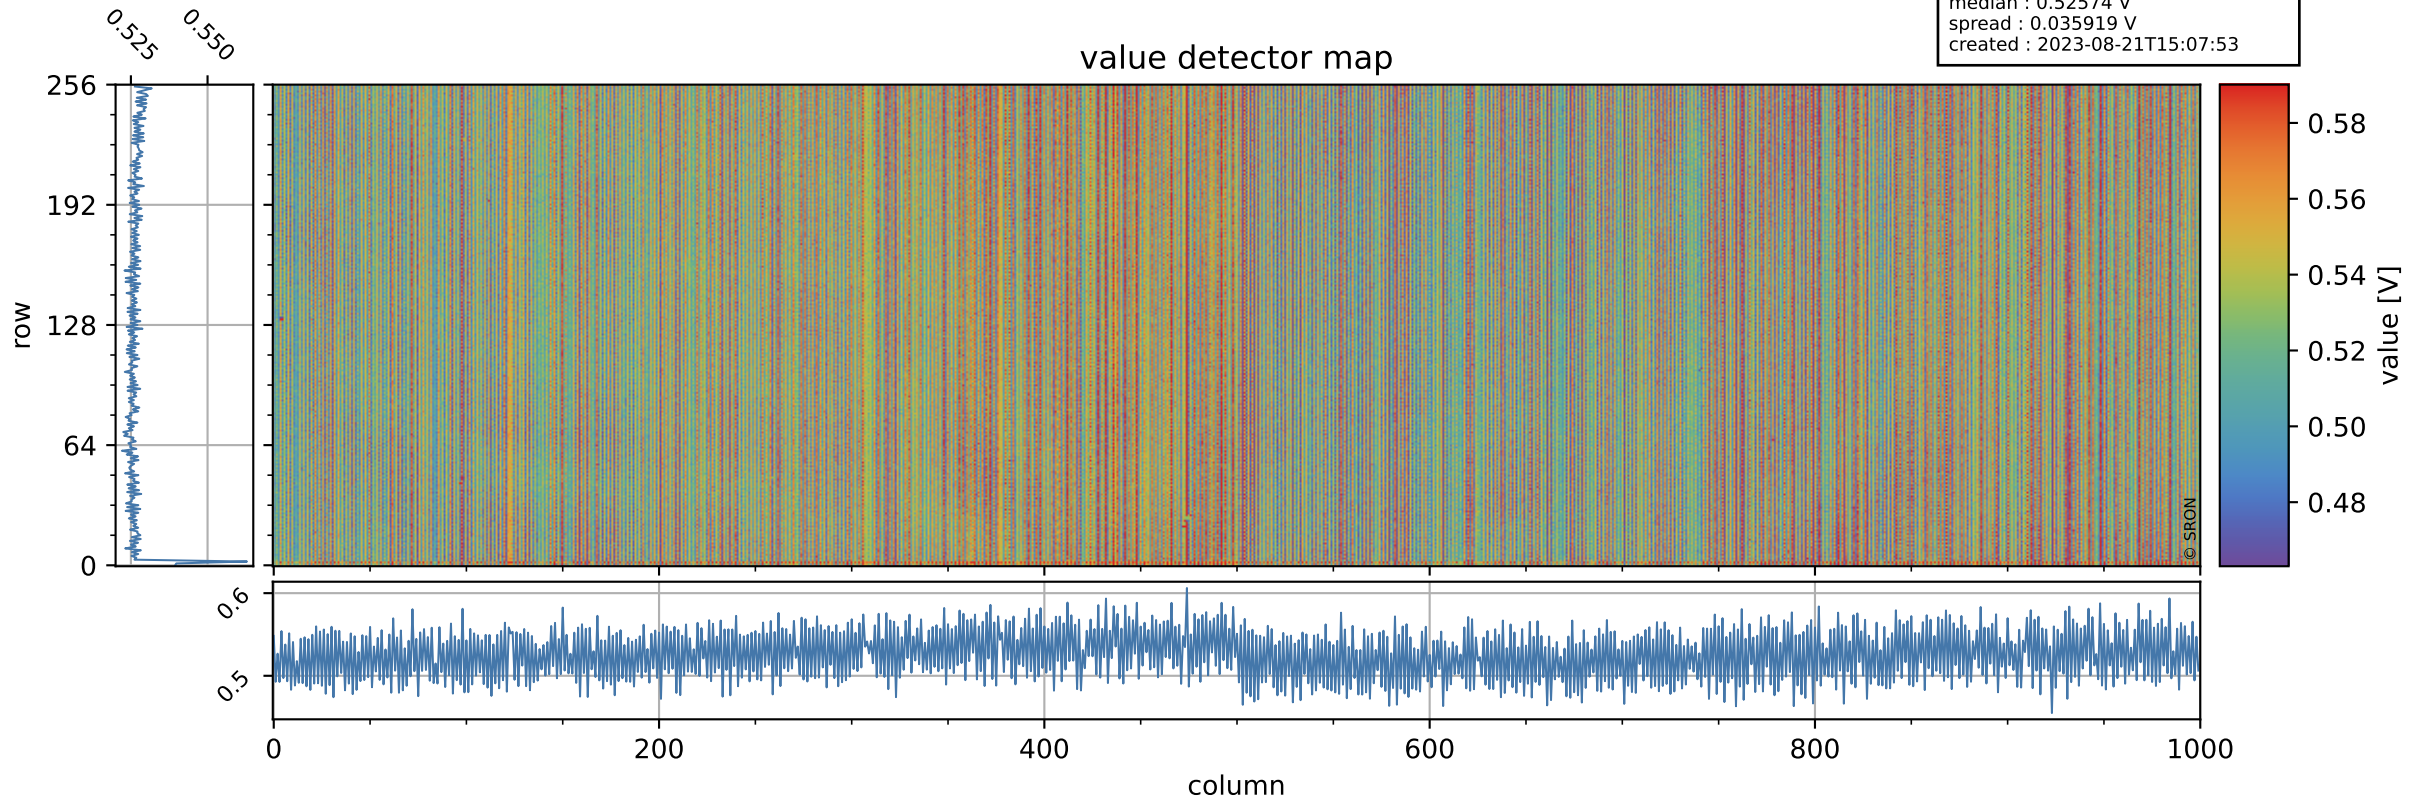

# Tropomi SWIR offset (official)

orbits : 19 in [21322, 21367]  
coverage : 2021-11-24 / 2021-11-27  
median : 0.52574 V  
spread : 0.035919 V  
created : 2023-08-21T15:07:53

## value detector map

# Tropomi SWIR offset (official)

orbits : 19 in [21322, 21367]  
coverage : 2021-11-24 / 2021-11-27  
median : 26.968  $\mu\text{V}$   
spread : 13.832  $\mu\text{V}$   
created : 2023-08-21T15:07:54

# Tropomi SWIR offset (official) ground-tracks of Sentinel-5P

orbits : 19 in [21322, 21367]  
coverage : 2021-11-24 / 2021-11-27  
created : 2023-08-21T15:07:55