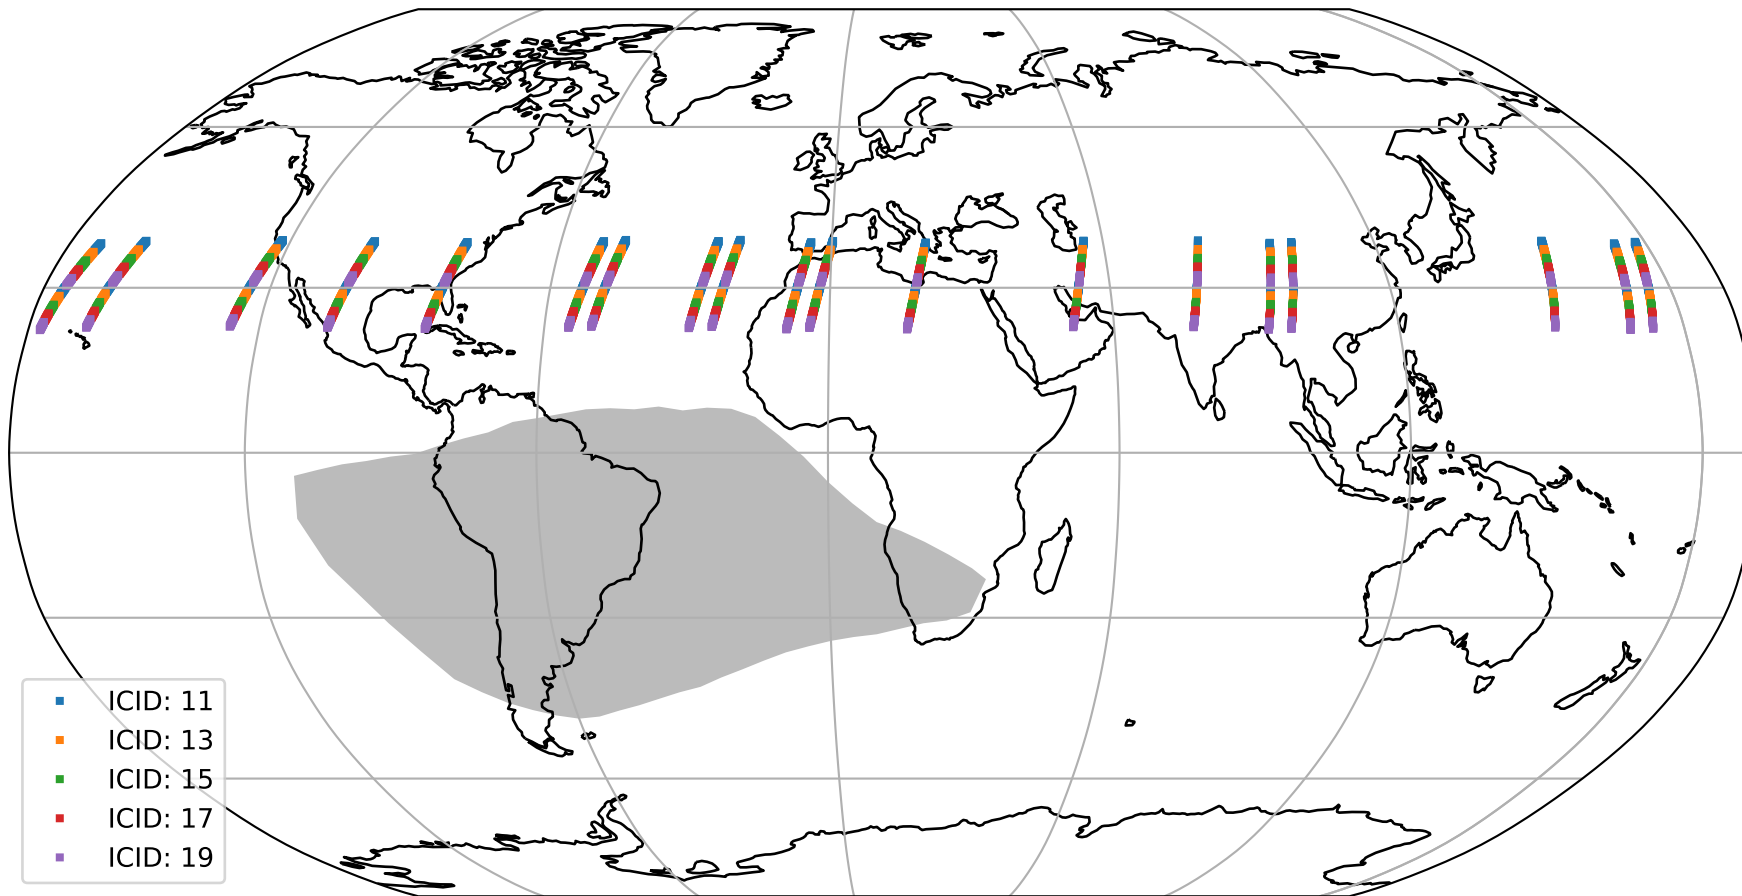

# Tropomi SWIR offset (official)

orbits : 19 in [21322, 21367]  
coverage : 2021-11-24 / 2021-11-27  
median : 26.968  $\mu\text{V}$   
spread : 13.832  $\mu\text{V}$   
created : 2023-08-21T15:07:54

# Tropomi SWIR offset (official)

orbits : 19 in [21322, 21367]  
coverage : 2021-11-24 / 2021-11-27  
median : -0.27089 mV  
spread : 0.40316 mV  
created : 2023-08-21T15:07:54

value compared with SWIR offset CKD

# Tropomi SWIR offset (official) ground-tracks of Sentinel-5P

orbits : 19 in [21322, 21367]  
coverage : 2021-11-24 / 2021-11-27  
created : 2023-08-21T15:07:55

# Tropomi SWIR offset (official)

orbits : [2827, 21322]  
coverage : 2018-04-30 / 2021-11-24  
created : 2023-08-21T15:07:55