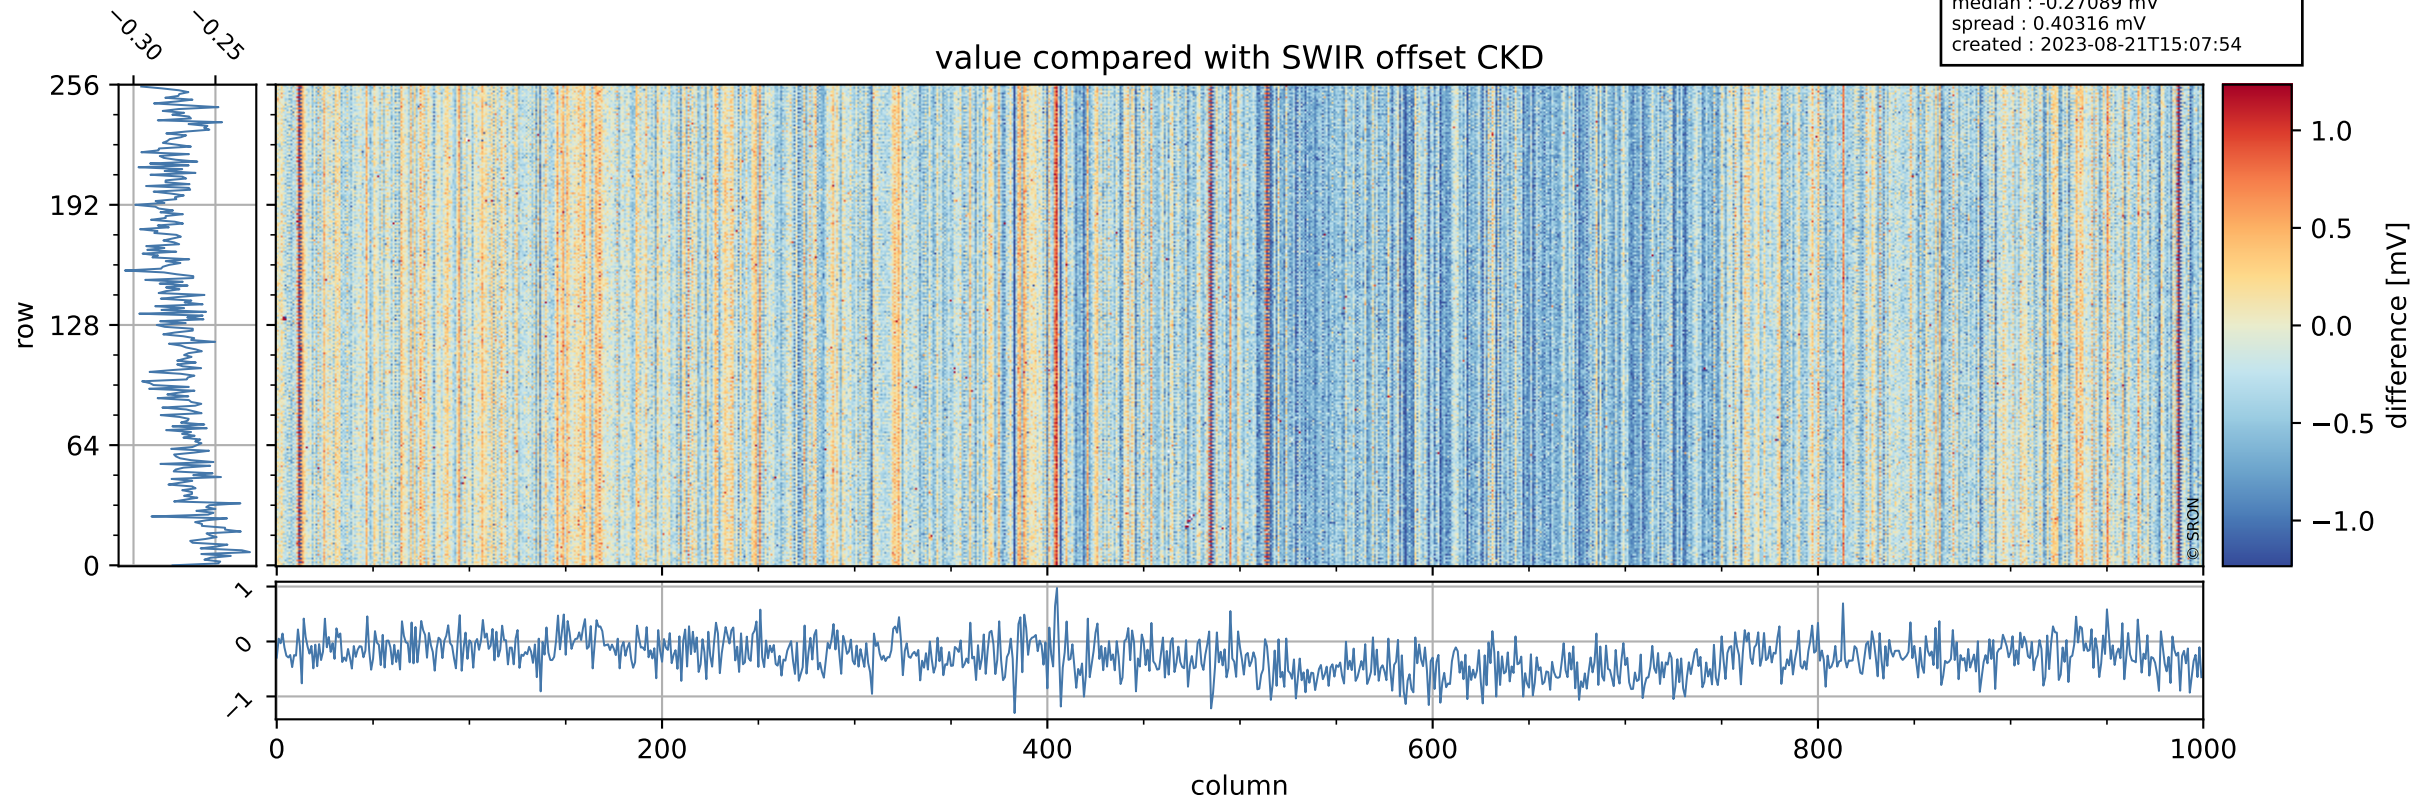

## value detector map

# Tropomi SWIR offset (official)

orbits : 19 in [21322, 21367]  
coverage : 2021-11-24 / 2021-11-27  
median : 26.968  $\mu\text{V}$   
spread : 13.832  $\mu\text{V}$   
created : 2023-08-21T15:07:54

# Tropomi SWIR offset (official)

orbits : 19 in [21322, 21367]  
coverage : 2021-11-24 / 2021-11-27  
median : -0.27089 mV  
spread : 0.40316 mV  
created : 2023-08-21T15:07:54

value compared with SWIR offset CKD

# Tropomi SWIR offset (official) ground-tracks of Sentinel-5P

orbits : 19 in [21322, 21367]  
coverage : 2021-11-24 / 2021-11-27  
created : 2023-08-21T15:07:55