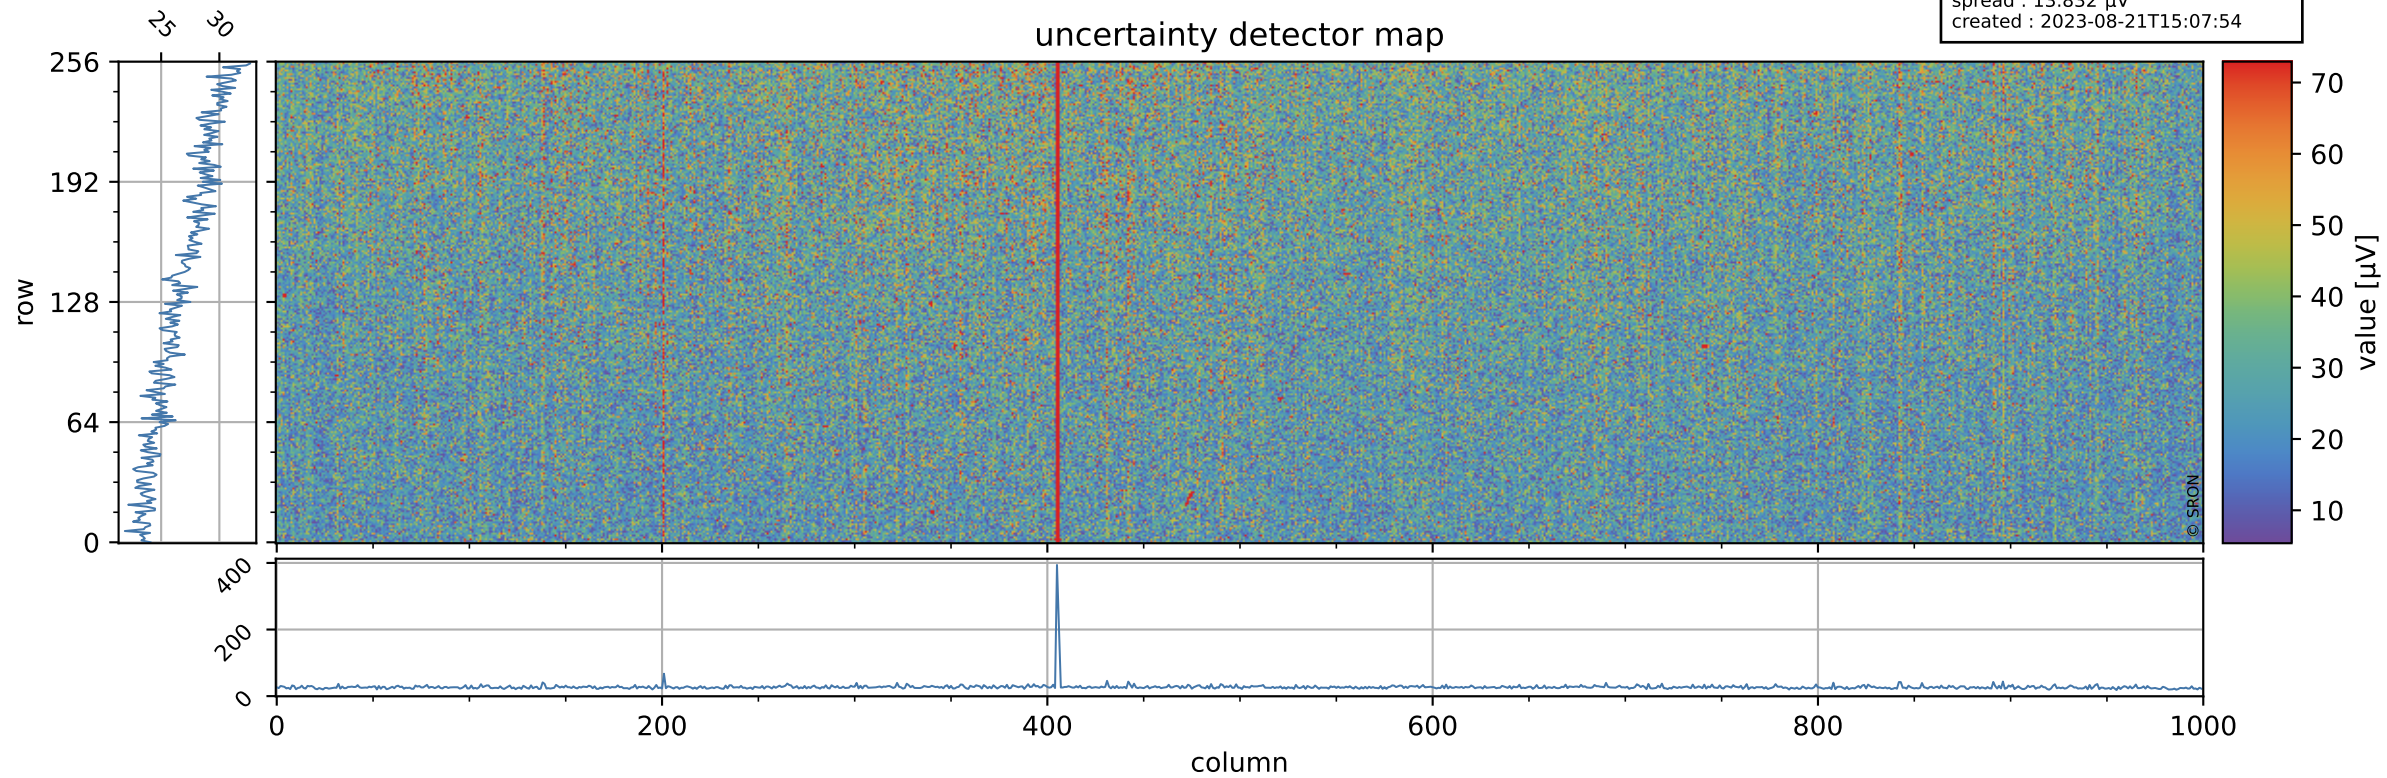

# Tropomi SWIR offset (official)

orbits : 19 in [21322, 21367]  
coverage : 2021-11-24 / 2021-11-27  
median : 0.52574 V  
spread : 0.035919 V  
created : 2023-08-21T15:07:53

## value detector map

# Tropomi SWIR offset (official)

orbits : 19 in [21322, 21367]  
coverage : 2021-11-24 / 2021-11-27  
median : 26.968  $\mu\text{V}$   
spread : 13.832  $\mu\text{V}$   
created : 2023-08-21T15:07:54

# Tropomi SWIR offset (official) ground-tracks of Sentinel-5P

orbits : 19 in [21322, 21367]  
coverage : 2021-11-24 / 2021-11-27  
created : 2023-08-21T15:07:55