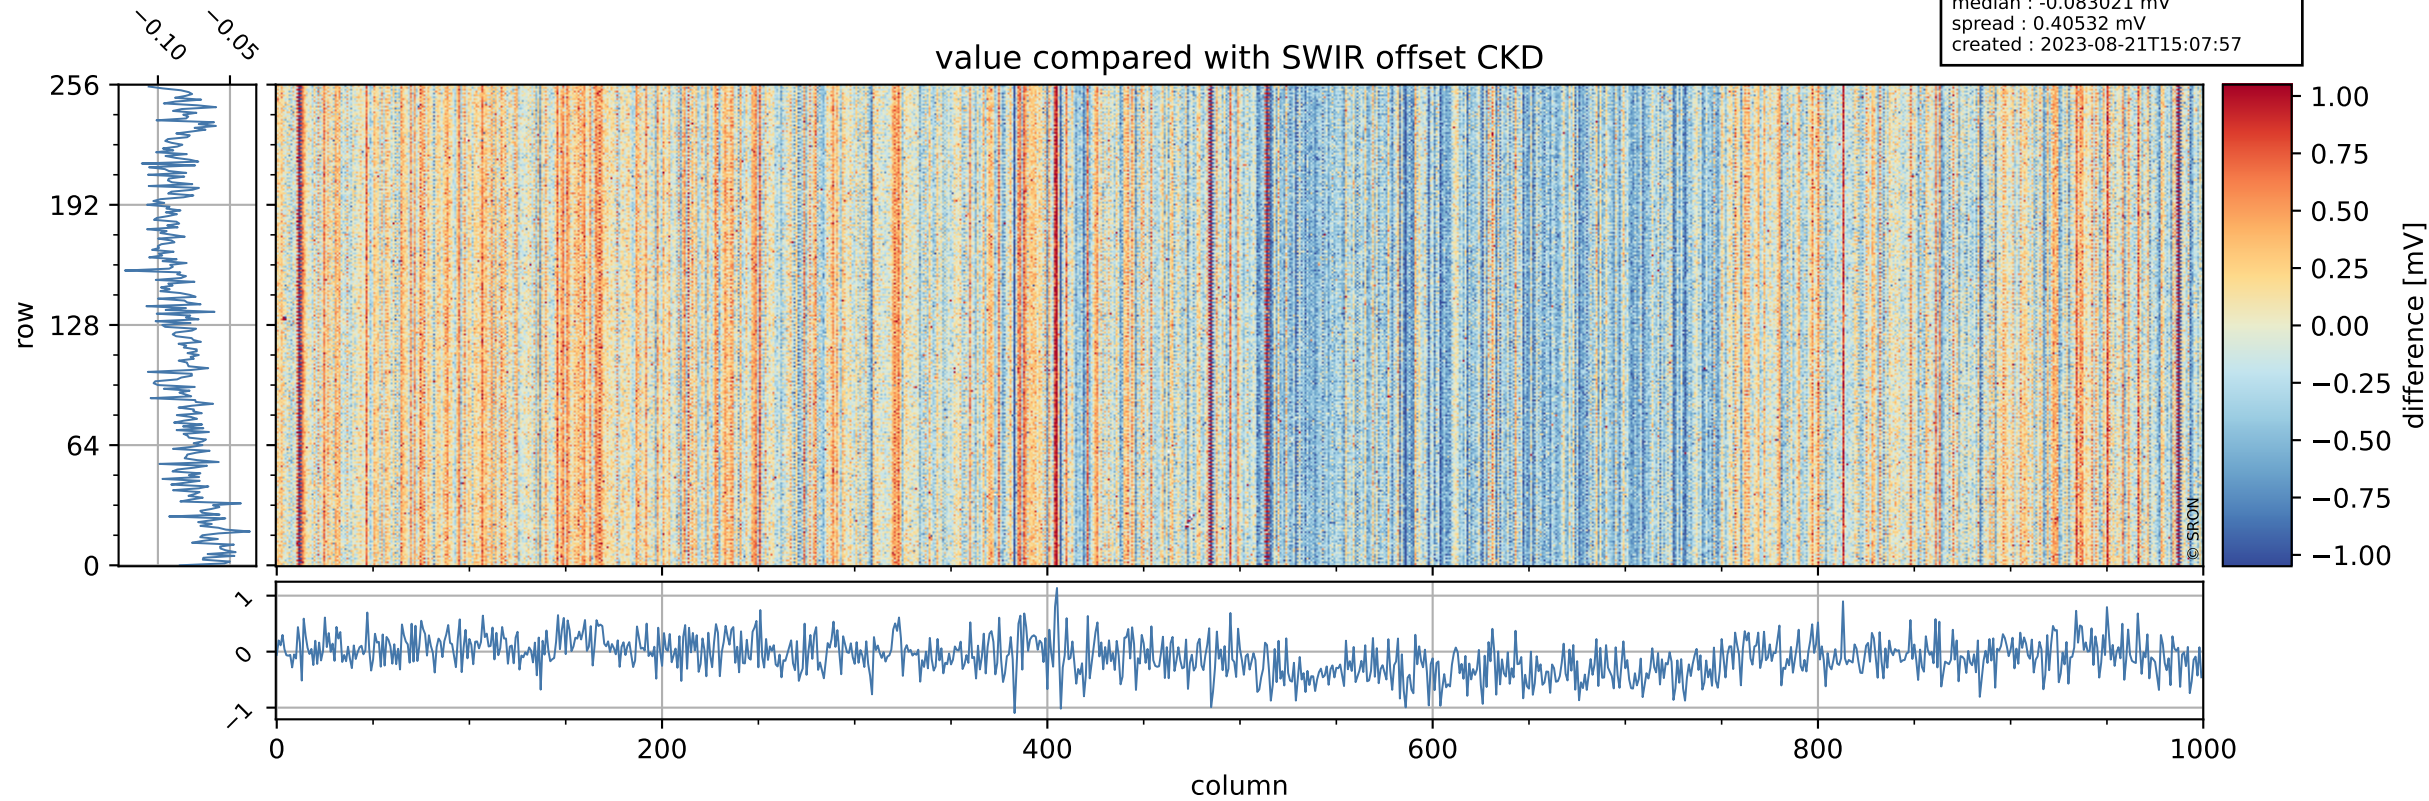

Tropomi SWIR offset (official)

orbits : 19 in [21337, 21382]
coverage : 2021-11-25 / 2021-11-28
median : 0.52593 V
spread : 0.035918 V
created : 2023-08-21T15:07:56

value detector map

Tropomi SWIR offset (official)

orbits : 19 in [21337, 21382]
coverage : 2021-11-25 / 2021-11-28
median : 28.326 μV
spread : 14.388 μV
created : 2023-08-21T15:07:57

Tropomi SWIR offset (official)

orbits : 19 in [21337, 21382]
coverage : 2021-11-25 / 2021-11-28
median : -0.083021 mV
spread : 0.40532 mV
created : 2023-08-21T15:07:57

value compared with SWIR offset CKD

Tropomi SWIR offset (official) ground-tracks of Sentinel-5P

orbits : 19 in [21337, 21382]
coverage : 2021-11-25 / 2021-11-28
created : 2023-08-21T15:07:58

Tropomi SWIR offset (official)

orbits : [2827, 21382]
coverage : 2018-04-30 / 2021-11-28
created : 2023-08-21T15:07:58

trend of detector median & temperatures