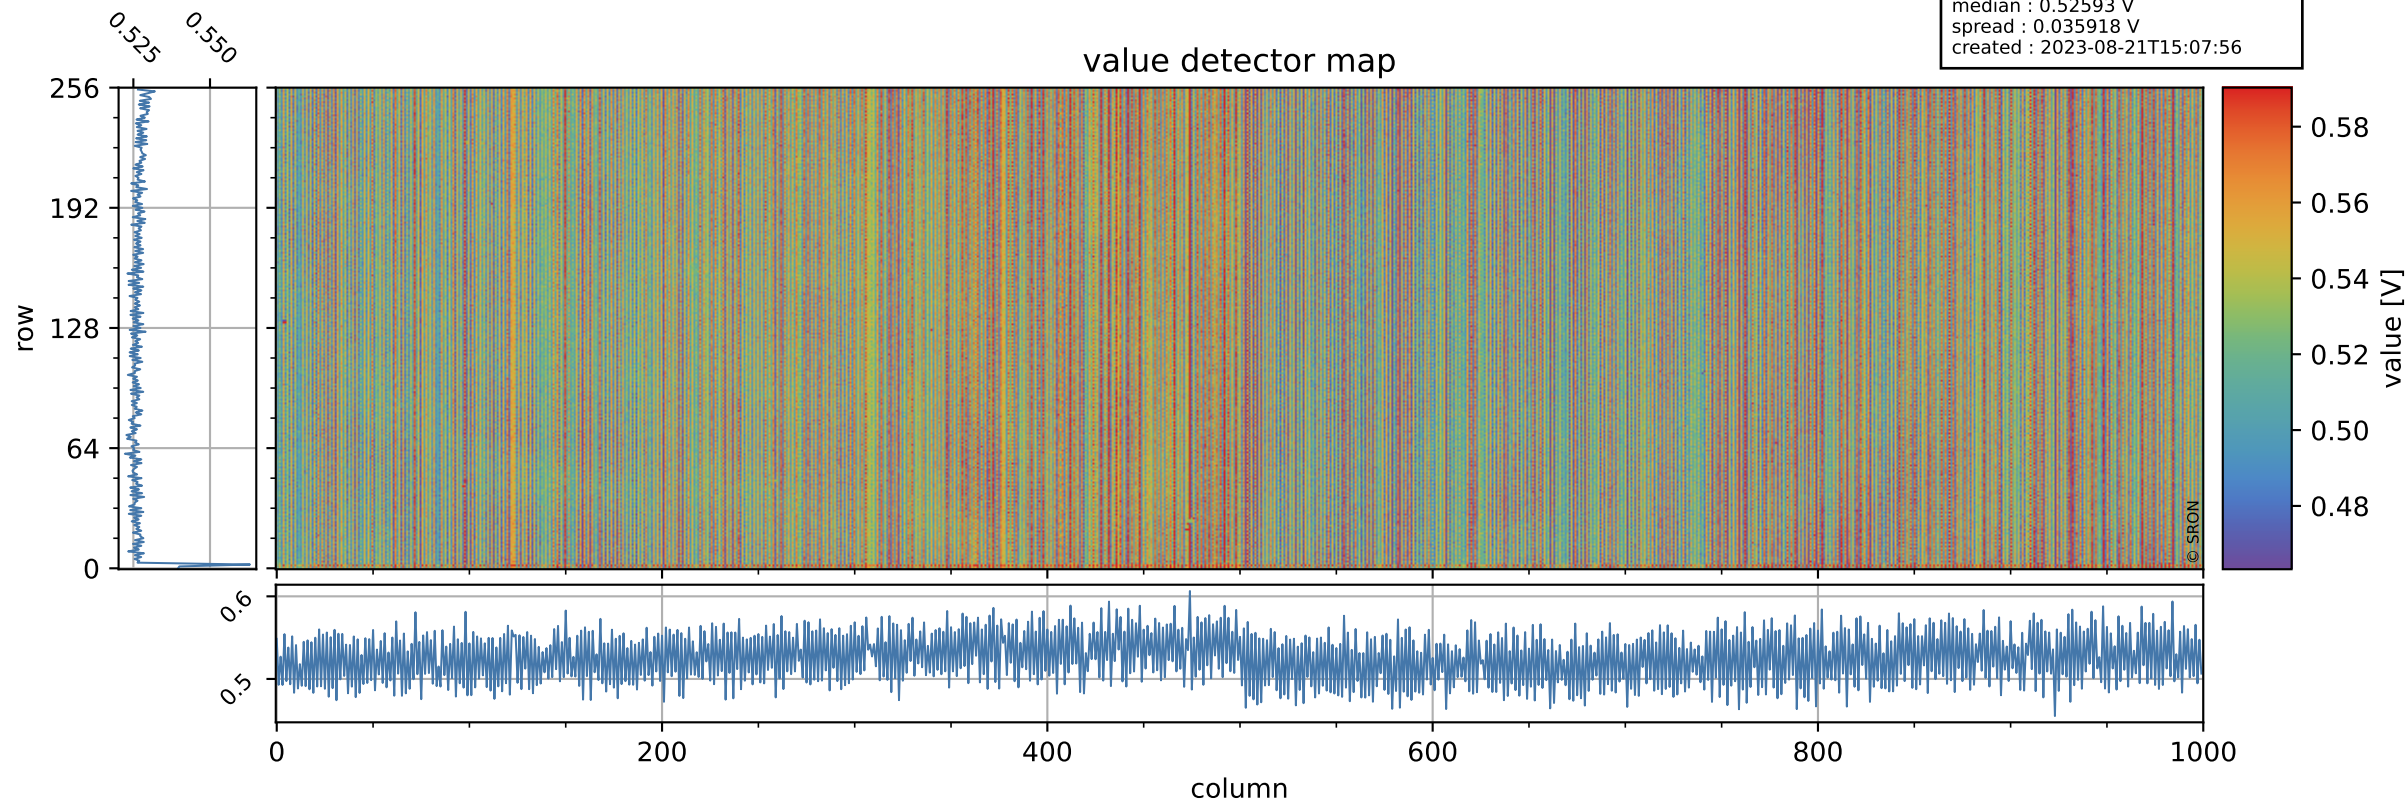

Tropomi SWIR offset (official)

orbits : 19 in [21337, 21382]
coverage : 2021-11-25 / 2021-11-28
median : 0.52593 V
spread : 0.035918 V
created : 2023-08-21T15:07:56

value detector map

Tropomi SWIR offset (official)

orbits : 19 in [21337, 21382]
coverage : 2021-11-25 / 2021-11-28
median : 28.326 μV
spread : 14.388 μV
created : 2023-08-21T15:07:57

Tropomi SWIR offset (official)

orbits : 19 in [21337, 21382]
coverage : 2021-11-25 / 2021-11-28
median : -0.083021 mV
spread : 0.40532 mV
created : 2023-08-21T15:07:57

value compared with SWIR offset CKD

Tropomi SWIR offset (official) ground-tracks of Sentinel-5P

orbits : 19 in [21337, 21382]
coverage : 2021-11-25 / 2021-11-28
created : 2023-08-21T15:07:58

Tropomi SWIR offset (official)

orbits : [2827, 21382]
coverage : 2018-04-30 / 2021-11-28
created : 2023-08-21T15:07:58

trend of detector median & temperatures