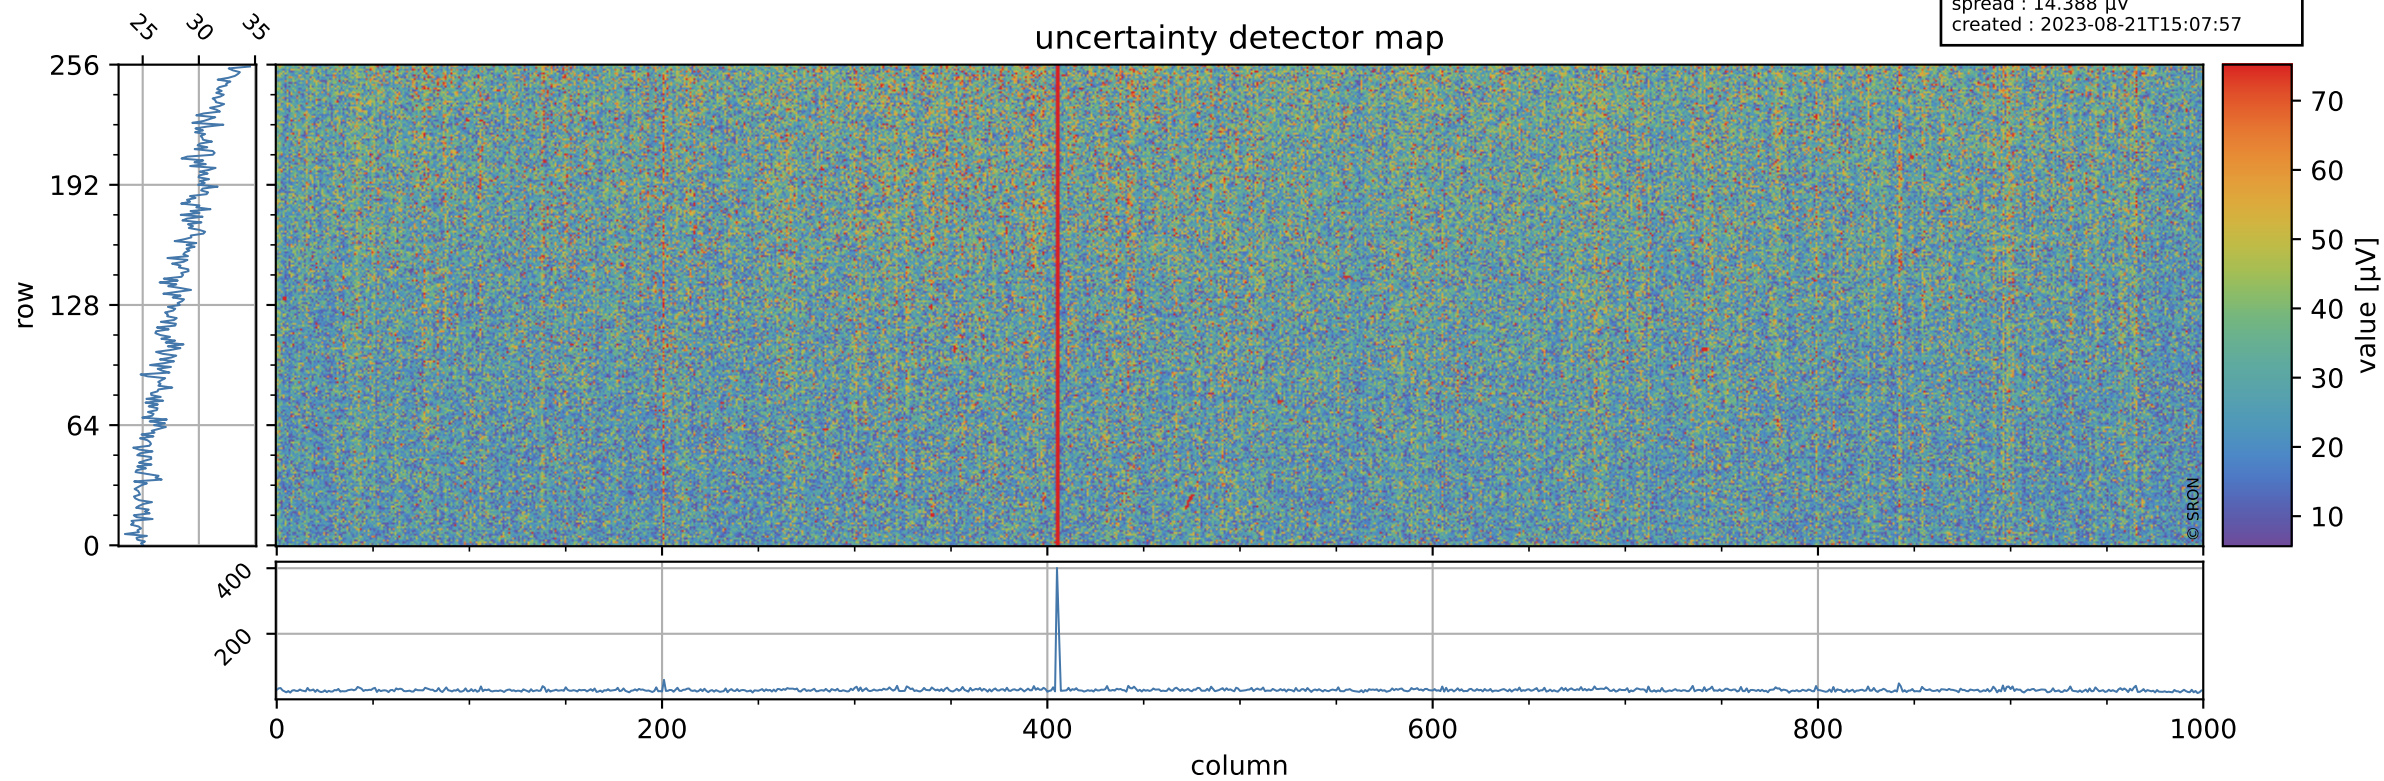

Tropomi SWIR offset (official)

orbits : 19 in [21337, 21382]
coverage : 2021-11-25 / 2021-11-28
median : 0.52593 V
spread : 0.035918 V
created : 2023-08-21T15:07:56

value detector map

Tropomi SWIR offset (official)

orbits : 19 in [21337, 21382]
coverage : 2021-11-25 / 2021-11-28
median : 28.326 μV
spread : 14.388 μV
created : 2023-08-21T15:07:57

Tropomi SWIR offset (official)

orbits : 19 in [21337, 21382]
coverage : 2021-11-25 / 2021-11-28
median : -0.083021 mV
spread : 0.40532 mV
created : 2023-08-21T15:07:57

value compared with SWIR offset CKD

Tropomi SWIR offset (official) ground-tracks of Sentinel-5P

orbits : 19 in [21337, 21382]
coverage : 2021-11-25 / 2021-11-28
created : 2023-08-21T15:07:58

Tropomi SWIR offset (official)

orbits : [2827, 21382]
coverage : 2018-04-30 / 2021-11-28
created : 2023-08-21T15:07:58

trend of detector median & temperatures