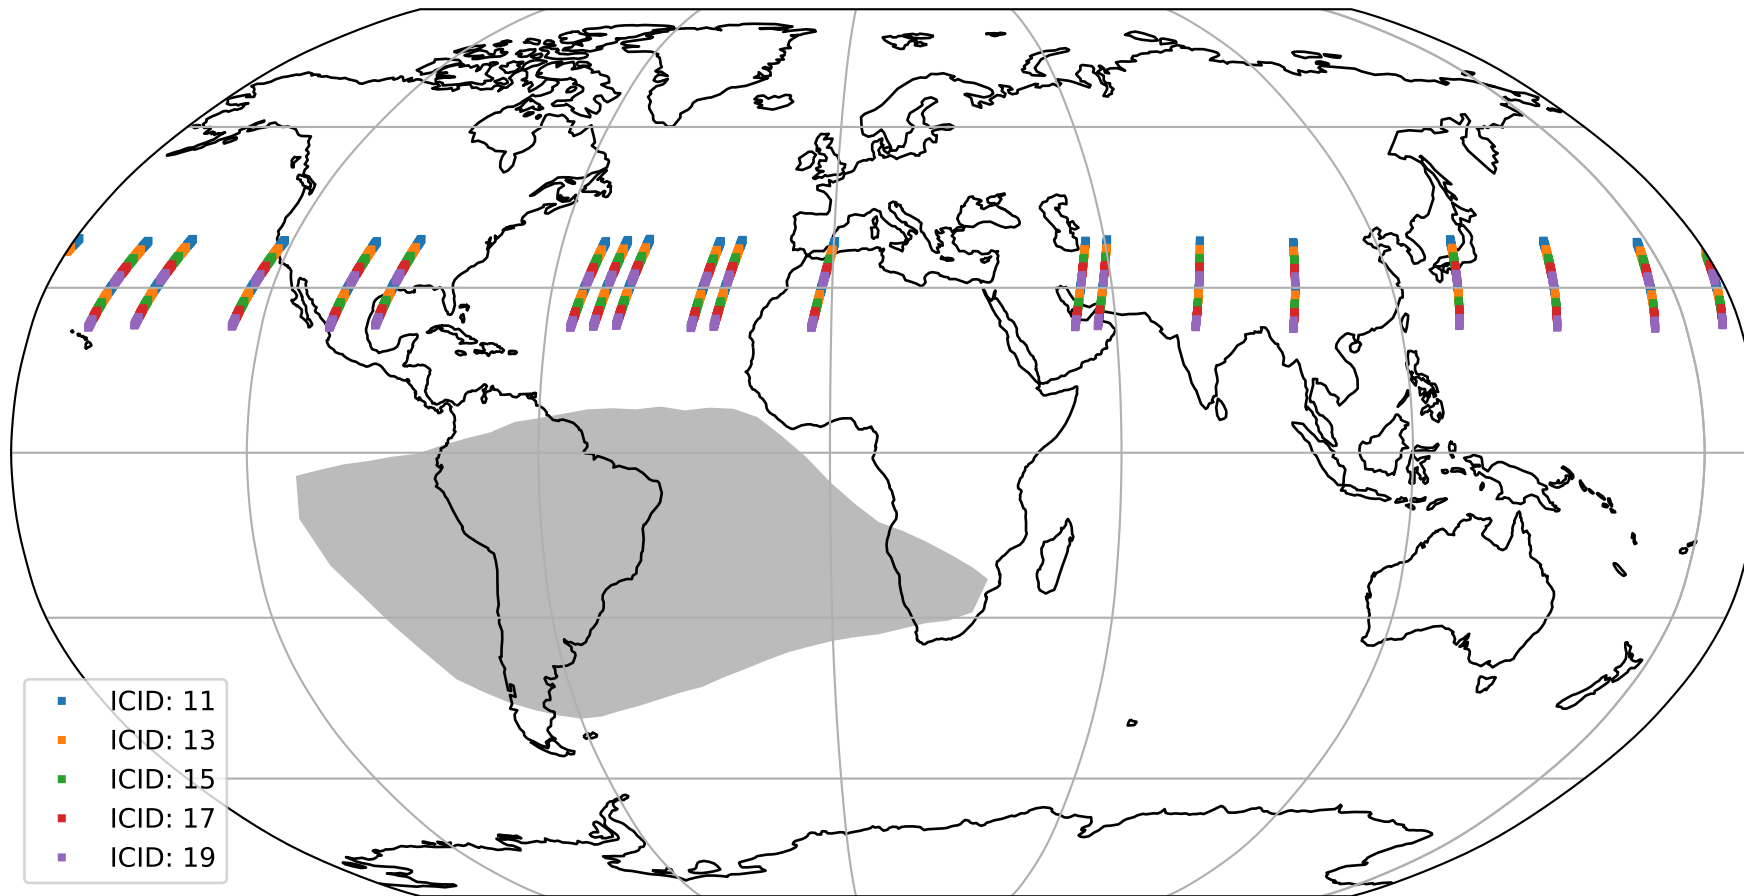

Tropomi SWIR offset (official)

orbits : 19 in [21337, 21382]
coverage : 2021-11-25 / 2021-11-28
median : 0.52593 V
spread : 0.035918 V
created : 2023-08-21T15:07:56

value detector map

Tropomi SWIR offset (official)

orbits : 19 in [21337, 21382]
coverage : 2021-11-25 / 2021-11-28
median : 28.326 μV
spread : 14.388 μV
created : 2023-08-21T15:07:57

Tropomi SWIR offset (official)

orbits : 19 in [21337, 21382]
coverage : 2021-11-25 / 2021-11-28
median : -0.083021 mV
spread : 0.40532 mV
created : 2023-08-21T15:07:57

value compared with SWIR offset CKD

Tropomi SWIR offset (official) ground-tracks of Sentinel-5P

orbits : 19 in [21337, 21382]
coverage : 2021-11-25 / 2021-11-28
created : 2023-08-21T15:07:58

Tropomi SWIR offset (official)

orbits : [2827, 21382]
coverage : 2018-04-30 / 2021-11-28
created : 2023-08-21T15:07:58

trend of detector median & temperatures