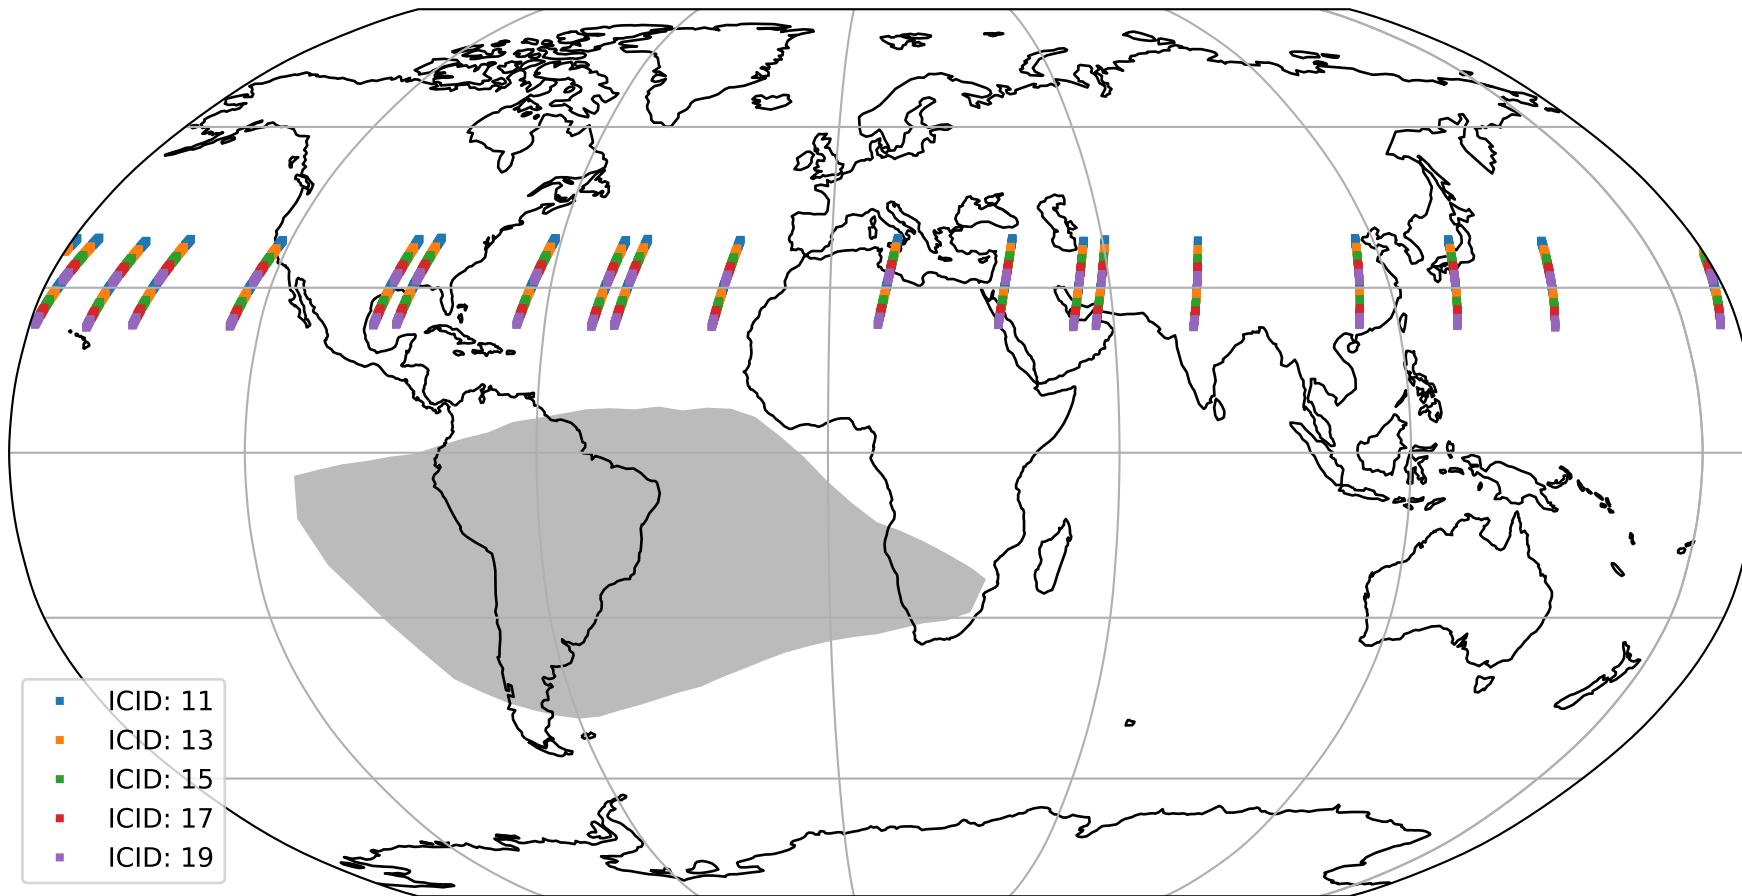

# Tropomi SWIR offset (official)

orbits : 19 in [21352, 21397]  
coverage : 2021-11-26 / 2021-11-29  
median : 28.233  $\mu\text{V}$   
spread : 14.359  $\mu\text{V}$   
created : 2023-08-21T15:08:00

# Tropomi SWIR offset (official)

value compared with SWIR offset CKD

orbits : 19 in [21352, 21397]  
coverage : 2021-11-26 / 2021-11-29  
median : -0.080462 mV  
spread : 0.41031 mV  
created : 2023-08-21T15:08:01

# Tropomi SWIR offset (official) ground-tracks of Sentinel-5P

orbits : 19 in [21352, 21397]  
coverage : 2021-11-26 / 2021-11-29  
created : 2023-08-21T15:08:01

# Tropomi SWIR offset (official)

orbits : [2827, 21397]  
coverage : 2018-04-30 / 2021-11-29  
created : 2023-08-21T15:08:02