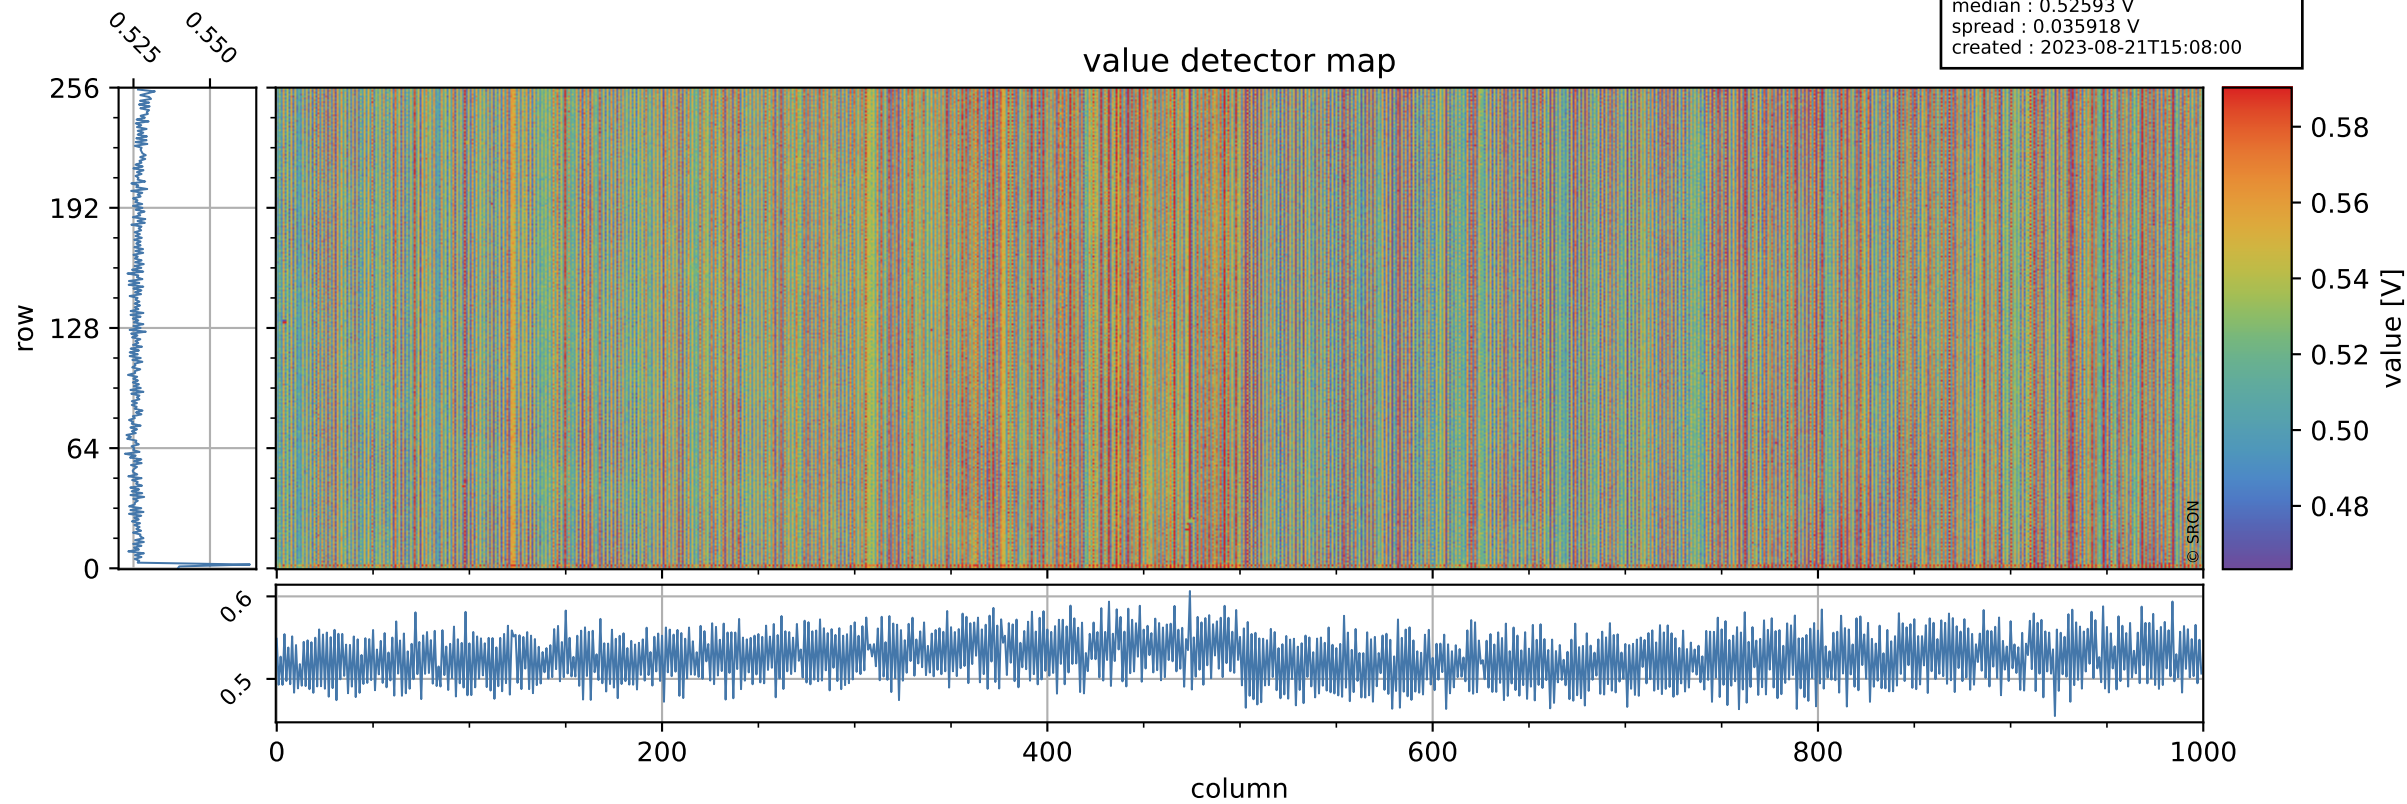

# Tropomi SWIR offset (official)

orbits : 19 in [21352, 21397]  
coverage : 2021-11-26 / 2021-11-29  
median : 0.52593 V  
spread : 0.035918 V  
created : 2023-08-21T15:08:00

## value detector map

# Tropomi SWIR offset (official)

orbits : 19 in [21352, 21397]  
coverage : 2021-11-26 / 2021-11-29  
median : 28.233  $\mu\text{V}$   
spread : 14.359  $\mu\text{V}$   
created : 2023-08-21T15:08:00

# Tropomi SWIR offset (official) ground-tracks of Sentinel-5P

orbits : 19 in [21352, 21397]  
coverage : 2021-11-26 / 2021-11-29  
created : 2023-08-21T15:08:01