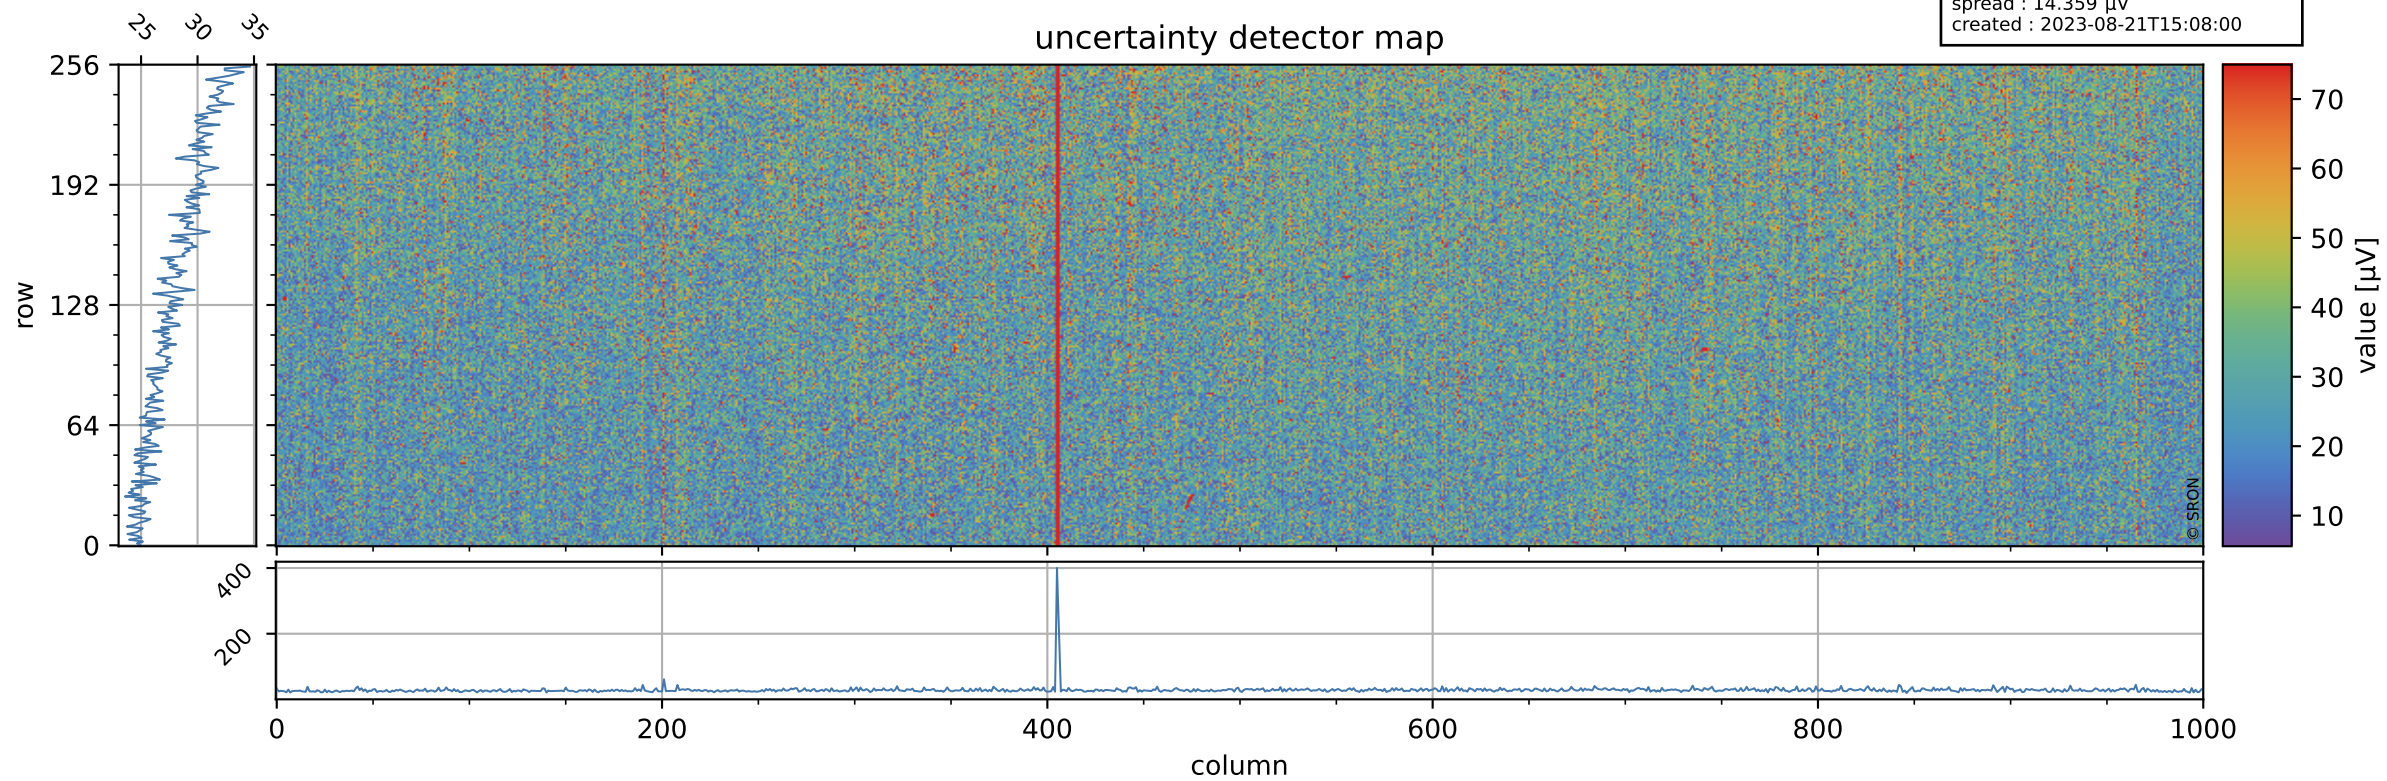

# Tropomi SWIR offset (official)

orbits : 19 in [21352, 21397]  
coverage : 2021-11-26 / 2021-11-29  
median : 0.52593 V  
spread : 0.035918 V  
created : 2023-08-21T15:08:00

## value detector map

# Tropomi SWIR offset (official)

orbits : 19 in [21352, 21397]  
coverage : 2021-11-26 / 2021-11-29  
median : 28.233  $\mu\text{V}$   
spread : 14.359  $\mu\text{V}$   
created : 2023-08-21T15:08:00

# Tropomi SWIR offset (official) ground-tracks of Sentinel-5P

orbits : 19 in [21352, 21397]  
coverage : 2021-11-26 / 2021-11-29  
created : 2023-08-21T15:08:01