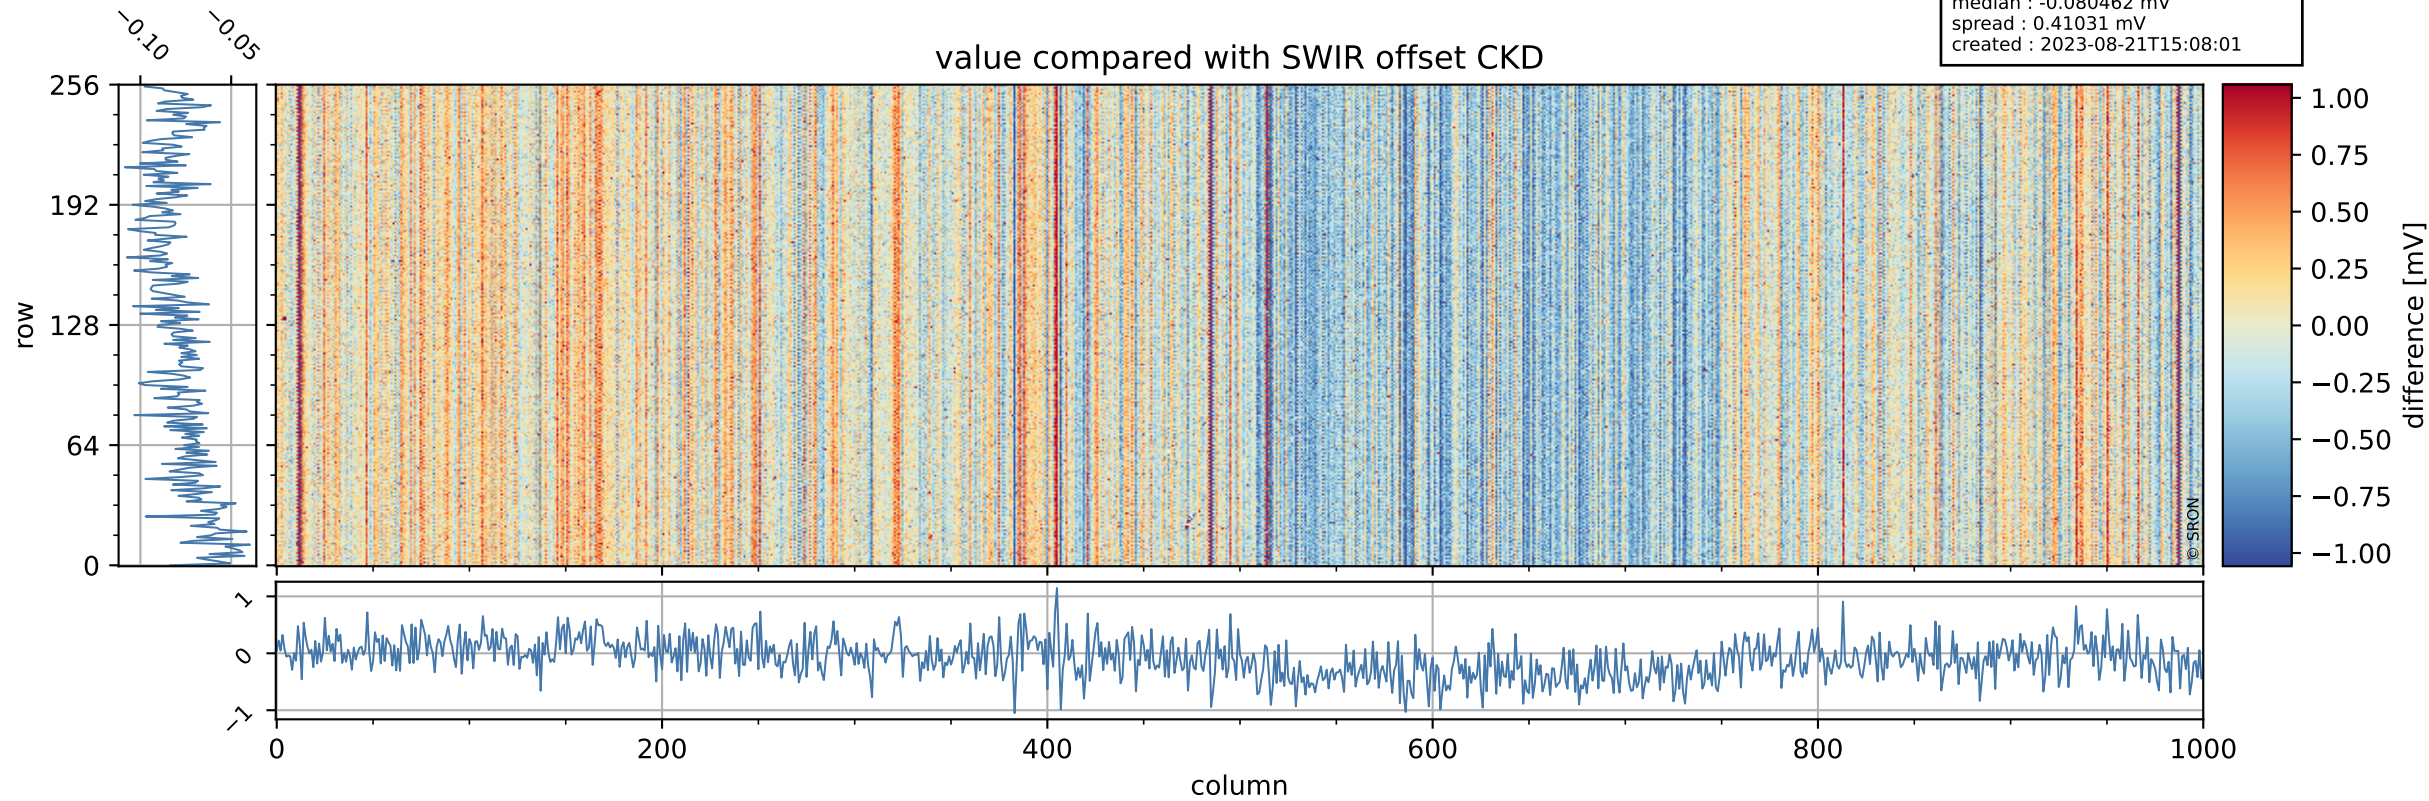

## value detector map

# Tropomi SWIR offset (official)

orbits : 19 in [21352, 21397]  
coverage : 2021-11-26 / 2021-11-29  
median : 28.233  $\mu\text{V}$   
spread : 14.359  $\mu\text{V}$   
created : 2023-08-21T15:08:00

# Tropomi SWIR offset (official) ground-tracks of Sentinel-5P

orbits : 19 in [21352, 21397]  
coverage : 2021-11-26 / 2021-11-29  
created : 2023-08-21T15:08:01

# Tropomi SWIR offset (official)

orbits : [2827, 21397]  
coverage : 2018-04-30 / 2021-11-29  
created : 2023-08-21T15:08:02