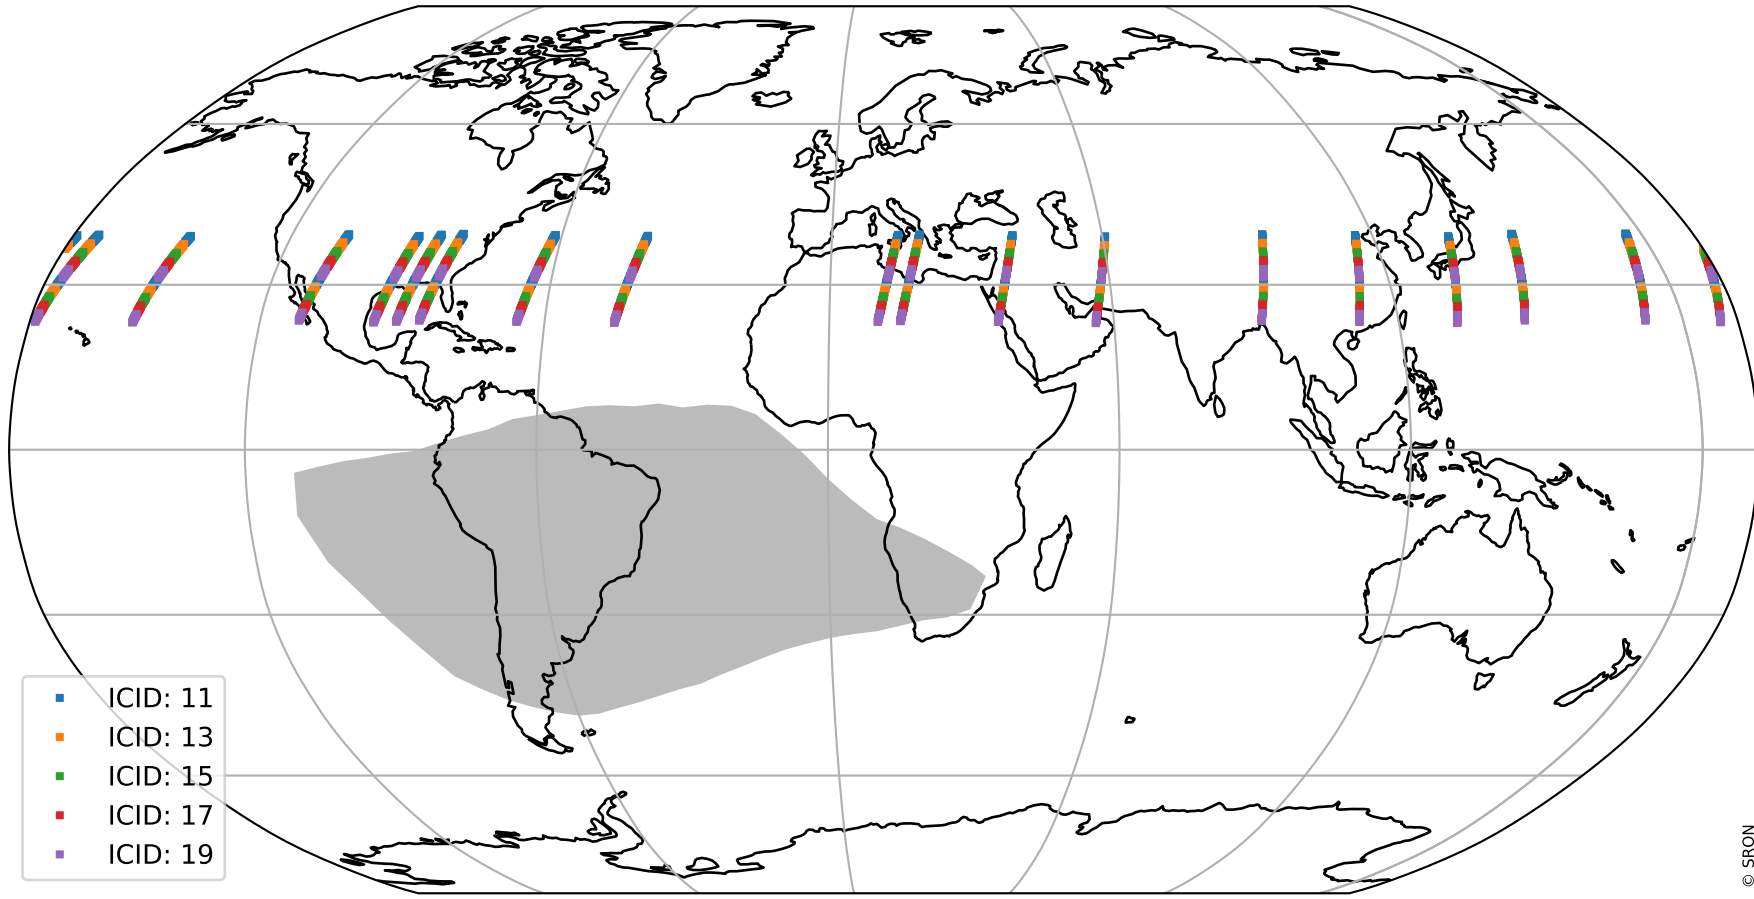

Tropomi SWIR offset (official)

orbits : 18 in [21367, 21412]
coverage : 2021-11-27 / 2021-11-30
median : 0.52593 V
spread : 0.035915 V
created : 2023-08-21T15:08:03

value detector map

Tropomi SWIR offset (official)

orbits : 18 in [21367, 21412]
coverage : 2021-11-27 / 2021-11-30
median : 29.209 μV
spread : 14.754 μV
created : 2023-08-21T15:08:03

Tropomi SWIR offset (official)

orbits : 18 in [21367, 21412]
coverage : 2021-11-27 / 2021-11-30
median : -0.076468 mV
spread : 0.41014 mV
created : 2023-08-21T15:08:04

value compared with SWIR offset CKD

Tropomi SWIR offset (official) ground-tracks of Sentinel-5P

orbits : 18 in [21367, 21412]
coverage : 2021-11-27 / 2021-11-30
created : 2023-08-21T15:08:05

Tropomi SWIR offset (official)

orbits : [2827, 21412]
coverage : 2018-04-30 / 2021-11-30
created : 2023-08-21T15:08:05

trend of detector median & temperatures