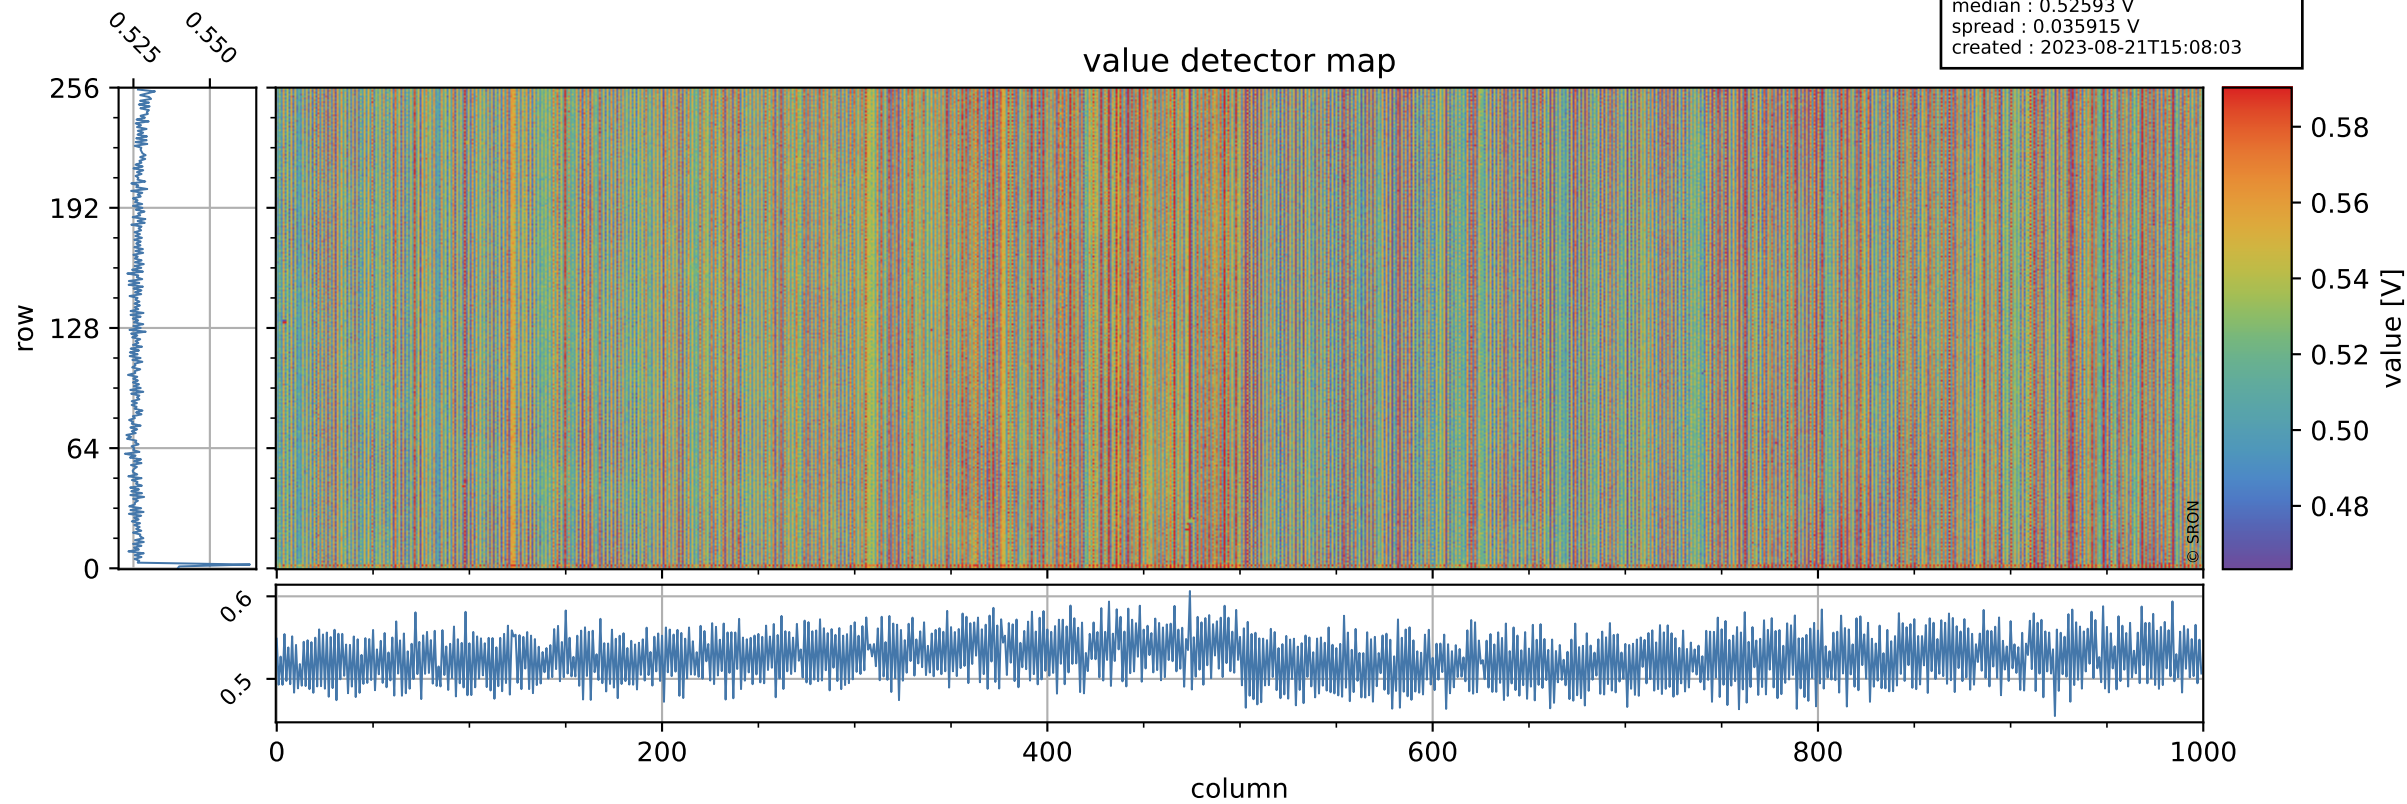

Tropomi SWIR offset (official)

orbits : 18 in [21367, 21412]
coverage : 2021-11-27 / 2021-11-30
median : 0.52593 V
spread : 0.035915 V
created : 2023-08-21T15:08:03

value detector map

Tropomi SWIR offset (official)

orbits : 18 in [21367, 21412]
coverage : 2021-11-27 / 2021-11-30
median : 29.209 μV
spread : 14.754 μV
created : 2023-08-21T15:08:03

Tropomi SWIR offset (official)

orbits : 18 in [21367, 21412]
coverage : 2021-11-27 / 2021-11-30
median : -0.076468 mV
spread : 0.41014 mV
created : 2023-08-21T15:08:04

value compared with SWIR offset CKD

Tropomi SWIR offset (official) ground-tracks of Sentinel-5P

orbits : 18 in [21367, 21412]
coverage : 2021-11-27 / 2021-11-30
created : 2023-08-21T15:08:05

Tropomi SWIR offset (official)

orbits : [2827, 21412]
coverage : 2018-04-30 / 2021-11-30
created : 2023-08-21T15:08:05

trend of detector median & temperatures