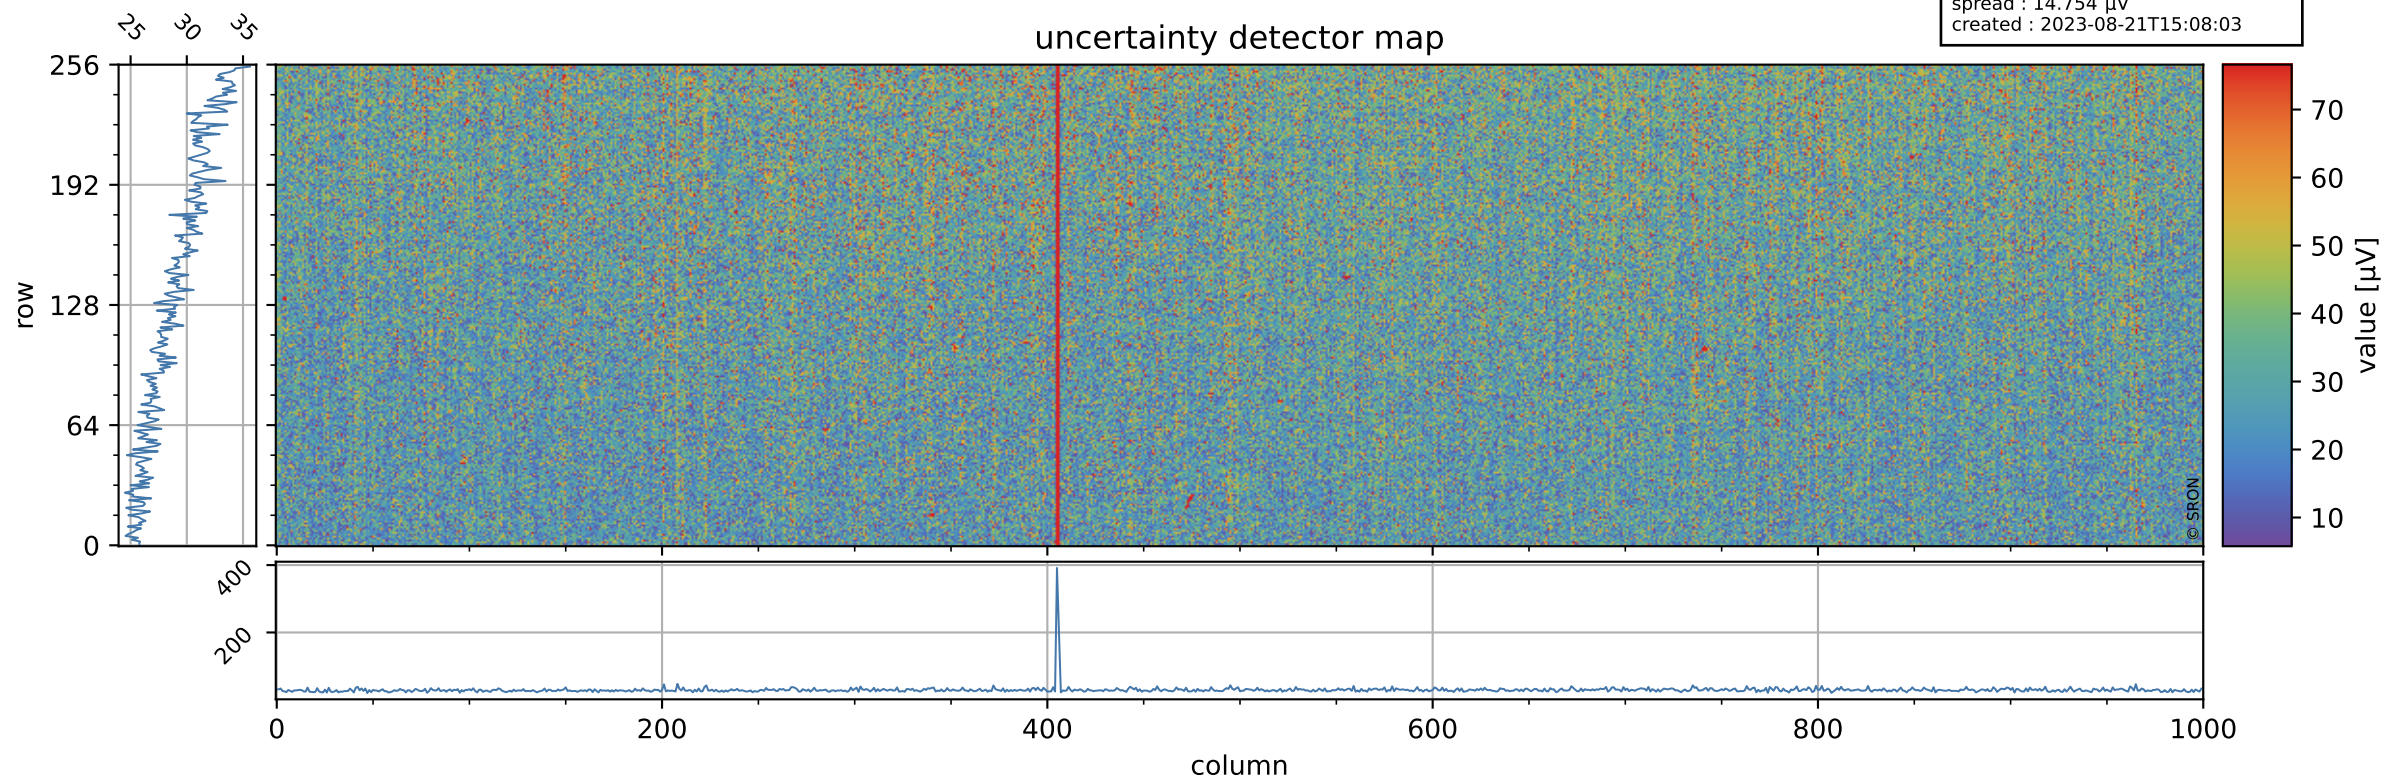

Tropomi SWIR offset (official)

orbits : 18 in [21367, 21412]
coverage : 2021-11-27 / 2021-11-30
median : 0.52593 V
spread : 0.035915 V
created : 2023-08-21T15:08:03

value detector map

Tropomi SWIR offset (official)

orbits : 18 in [21367, 21412]
coverage : 2021-11-27 / 2021-11-30
median : 29.209 μV
spread : 14.754 μV
created : 2023-08-21T15:08:03

Tropomi SWIR offset (official)

orbits : 18 in [21367, 21412]
coverage : 2021-11-27 / 2021-11-30
median : -0.076468 mV
spread : 0.41014 mV
created : 2023-08-21T15:08:04

value compared with SWIR offset CKD

Tropomi SWIR offset (official) ground-tracks of Sentinel-5P

orbits : 18 in [21367, 21412]
coverage : 2021-11-27 / 2021-11-30
created : 2023-08-21T15:08:05

Tropomi SWIR offset (official)

orbits : [2827, 21412]
coverage : 2018-04-30 / 2021-11-30
created : 2023-08-21T15:08:05

trend of detector median & temperatures