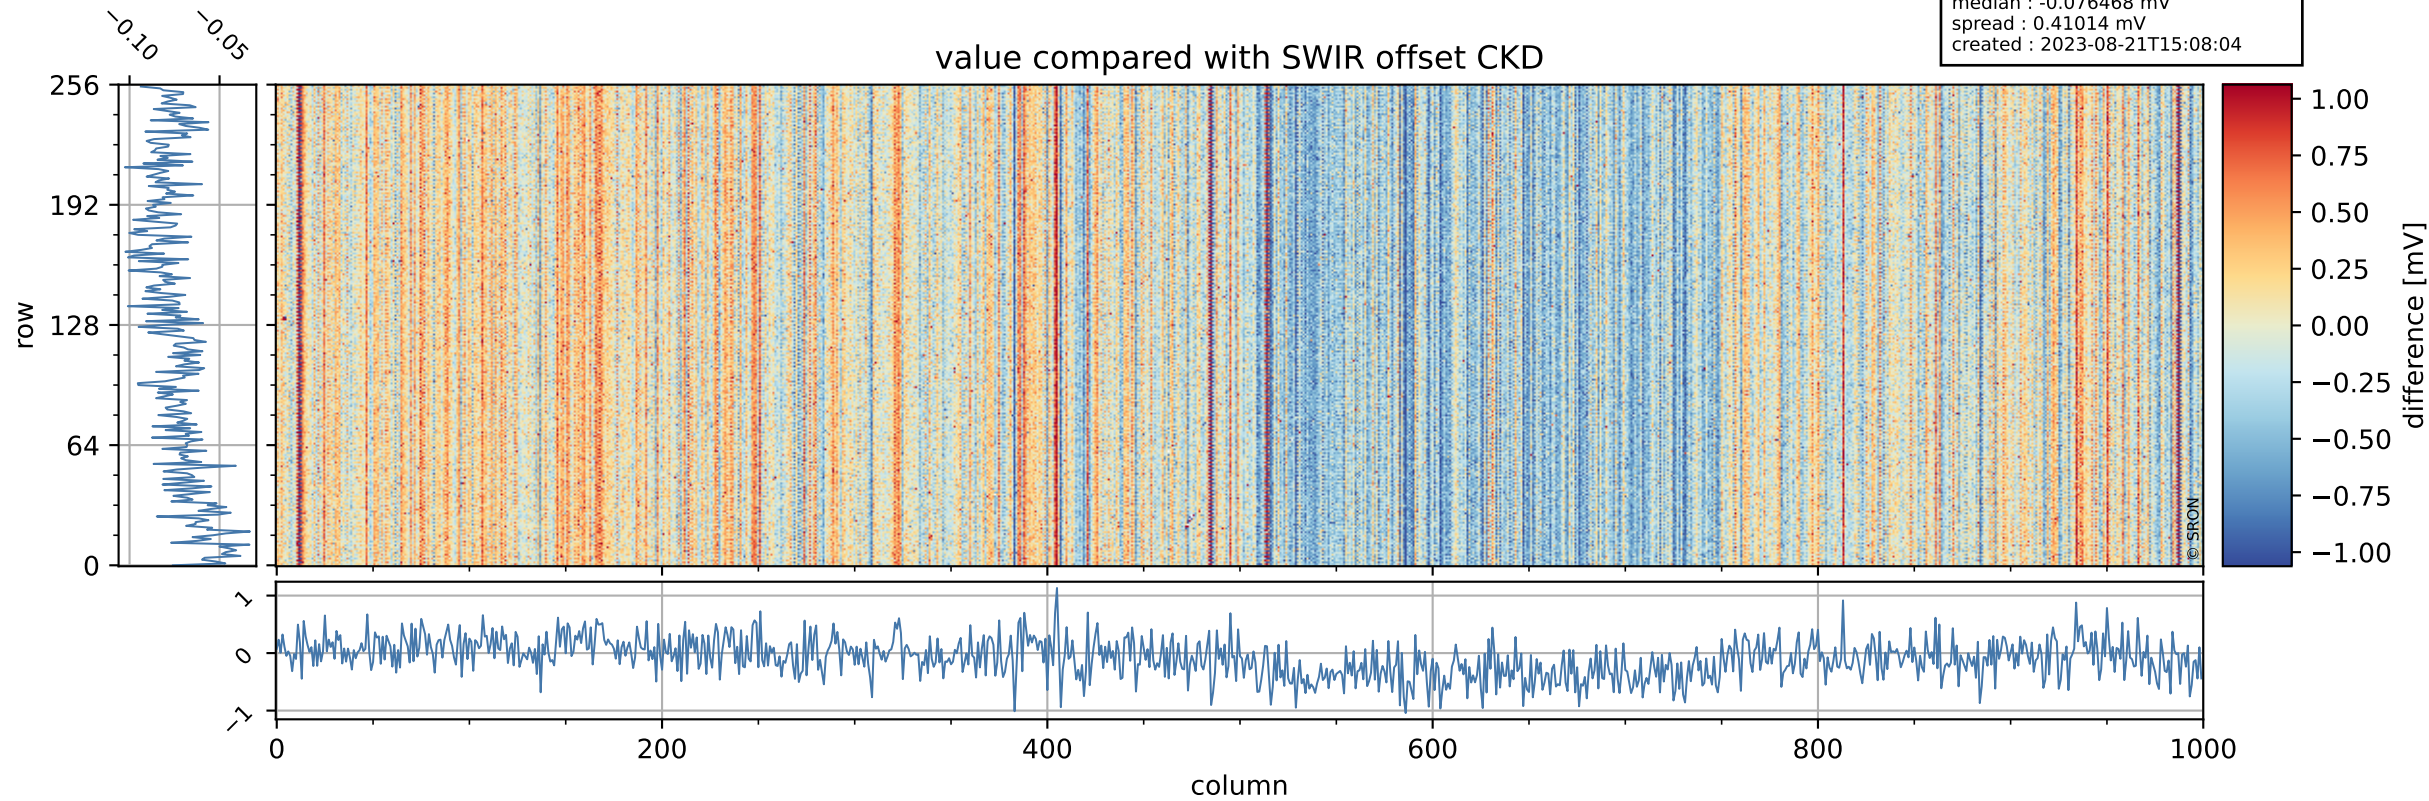

Tropomi SWIR offset (official)

orbits : 18 in [21367, 21412]
coverage : 2021-11-27 / 2021-11-30
median : 0.52593 V
spread : 0.035915 V
created : 2023-08-21T15:08:03

value detector map

Tropomi SWIR offset (official)

orbits : 18 in [21367, 21412]
coverage : 2021-11-27 / 2021-11-30
median : 29.209 μV
spread : 14.754 μV
created : 2023-08-21T15:08:03

Tropomi SWIR offset (official)

orbits : 18 in [21367, 21412]
coverage : 2021-11-27 / 2021-11-30
median : -0.076468 mV
spread : 0.41014 mV
created : 2023-08-21T15:08:04

value compared with SWIR offset CKD

Tropomi SWIR offset (official) ground-tracks of Sentinel-5P

orbits : 18 in [21367, 21412]
coverage : 2021-11-27 / 2021-11-30
created : 2023-08-21T15:08:05

Tropomi SWIR offset (official)

orbits : [2827, 21412]
coverage : 2018-04-30 / 2021-11-30
created : 2023-08-21T15:08:05

trend of detector median & temperatures