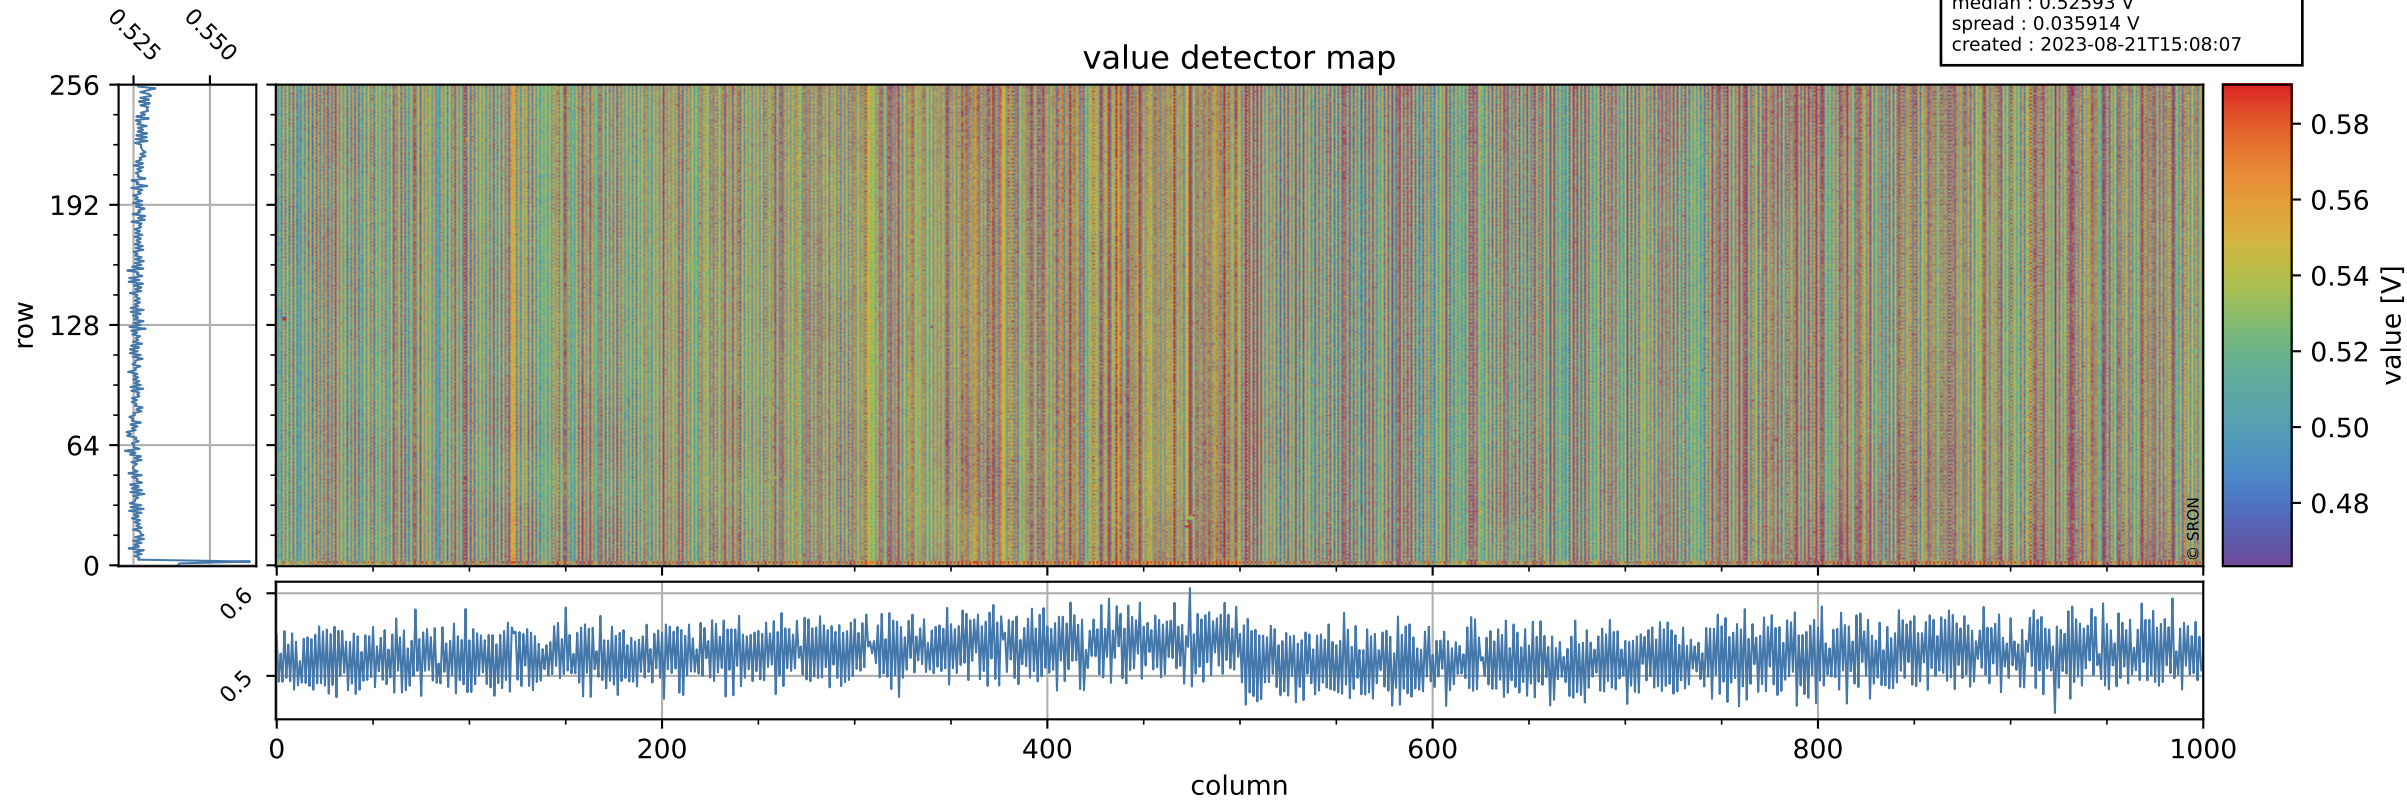

Tropomi SWIR offset (official)

orbits : 19 in [21382, 21427]
coverage : 2021-11-28 / 2021-12-01
median : 0.52593 V
spread : 0.035914 V
created : 2023-08-21T15:08:07

value detector map

Tropomi SWIR offset (official)

orbits : 19 in [21382, 21427]
coverage : 2021-11-28 / 2021-12-01
median : 29.445 μV
spread : 14.899 μV
created : 2023-08-21T15:08:07

Tropomi SWIR offset (official)

orbits : 19 in [21382, 21427]
coverage : 2021-11-28 / 2021-12-01
median : -0.073221 mV
spread : 0.40623 mV
created : 2023-08-21T15:08:08

value compared with SWIR offset CKD

Tropomi SWIR offset (official) ground-tracks of Sentinel-5P

orbits : 19 in [21382, 21427]
coverage : 2021-11-28 / 2021-12-01
created : 2023-08-21T15:08:08

Tropomi SWIR offset (official)

orbits : [2827, 21427]
coverage : 2018-04-30 / 2021-12-01
created : 2023-08-21T15:08:09

trend of detector median & temperatures