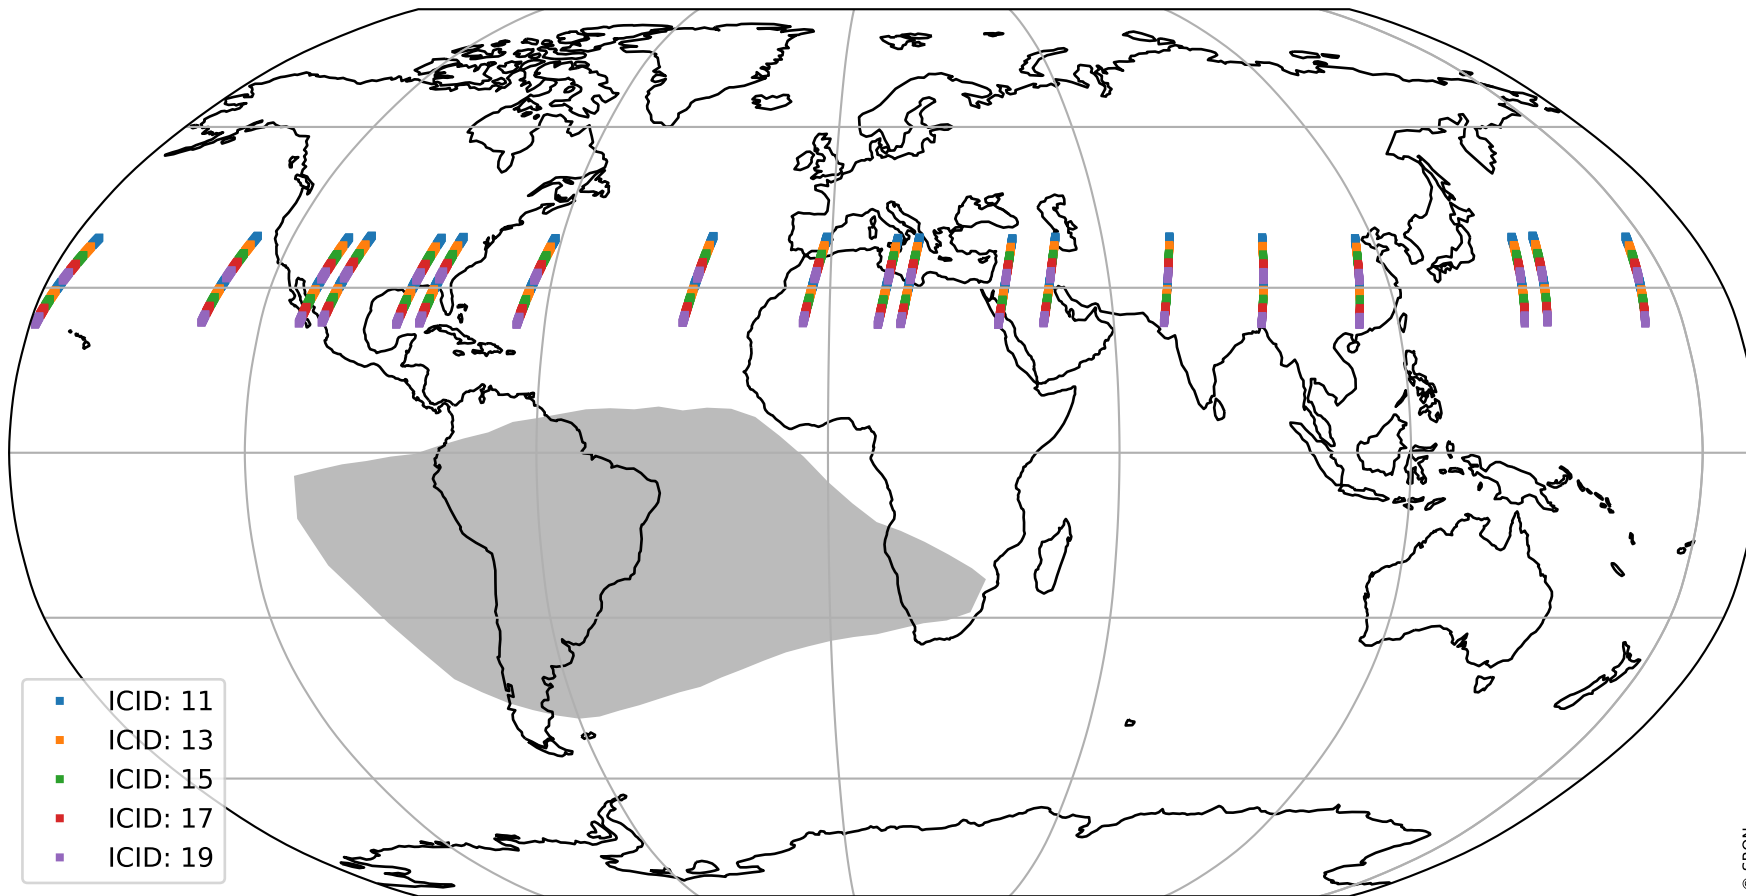

Tropomi SWIR offset (official)

orbits : 19 in [21382, 21427]
coverage : 2021-11-28 / 2021-12-01
median : 0.52593 V
spread : 0.035914 V
created : 2023-08-21T15:08:07

value detector map

Tropomi SWIR offset (official)

orbits : 19 in [21382, 21427]
coverage : 2021-11-28 / 2021-12-01
median : 29.445 μV
spread : 14.899 μV
created : 2023-08-21T15:08:07

Tropomi SWIR offset (official)

orbits : 19 in [21382, 21427]
coverage : 2021-11-28 / 2021-12-01
median : -0.073221 mV
spread : 0.40623 mV
created : 2023-08-21T15:08:08

value compared with SWIR offset CKD

Tropomi SWIR offset (official) ground-tracks of Sentinel-5P

orbits : 19 in [21382, 21427]
coverage : 2021-11-28 / 2021-12-01
created : 2023-08-21T15:08:08

Tropomi SWIR offset (official)

orbits : [2827, 21427]
coverage : 2018-04-30 / 2021-12-01
created : 2023-08-21T15:08:09

trend of detector median & temperatures