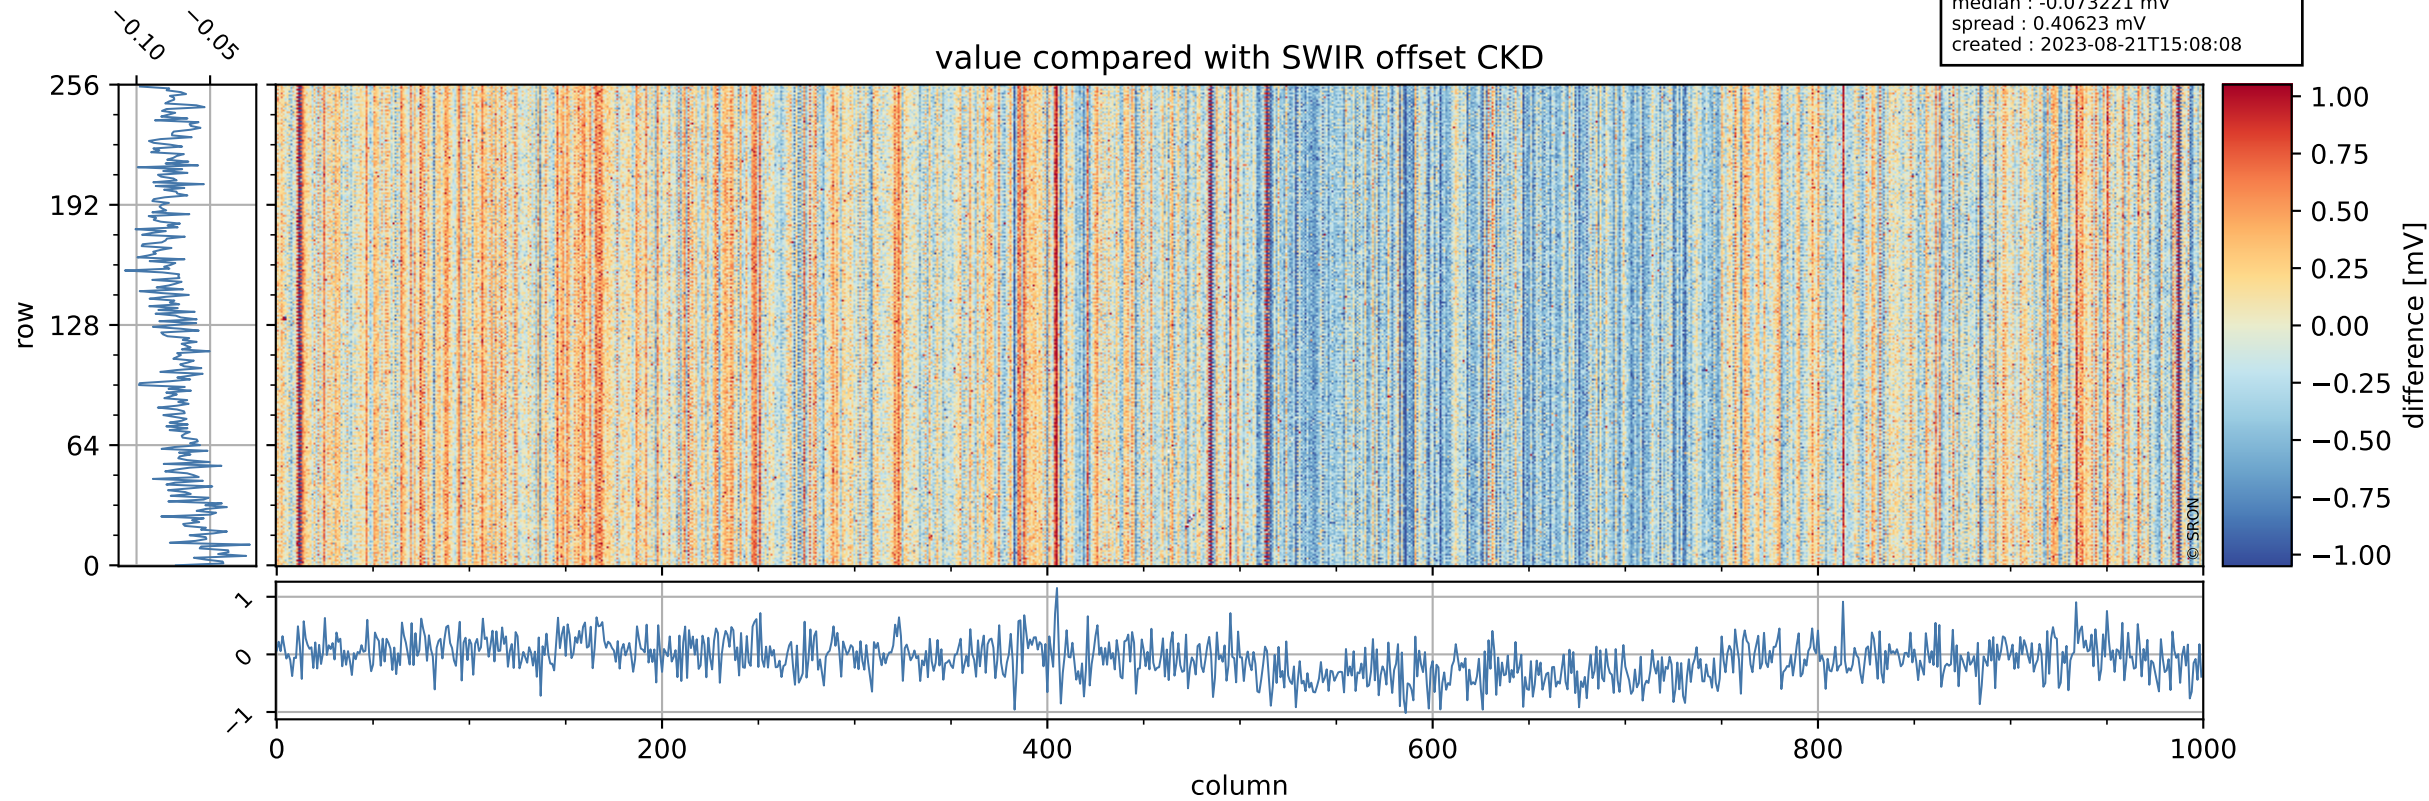

Tropomi SWIR offset (official)

orbits : 19 in [21382, 21427]
coverage : 2021-11-28 / 2021-12-01
median : 0.52593 V
spread : 0.035914 V
created : 2023-08-21T15:08:07

value detector map

Tropomi SWIR offset (official)

orbits : 19 in [21382, 21427]
coverage : 2021-11-28 / 2021-12-01
median : 29.445 μV
spread : 14.899 μV
created : 2023-08-21T15:08:07

Tropomi SWIR offset (official)

orbits : 19 in [21382, 21427]
coverage : 2021-11-28 / 2021-12-01
median : -0.073221 mV
spread : 0.40623 mV
created : 2023-08-21T15:08:08

value compared with SWIR offset CKD

Tropomi SWIR offset (official) ground-tracks of Sentinel-5P

orbits : 19 in [21382, 21427]
coverage : 2021-11-28 / 2021-12-01
created : 2023-08-21T15:08:08

Tropomi SWIR offset (official)

orbits : [2827, 21427]
coverage : 2018-04-30 / 2021-12-01
created : 2023-08-21T15:08:09

trend of detector median & temperatures