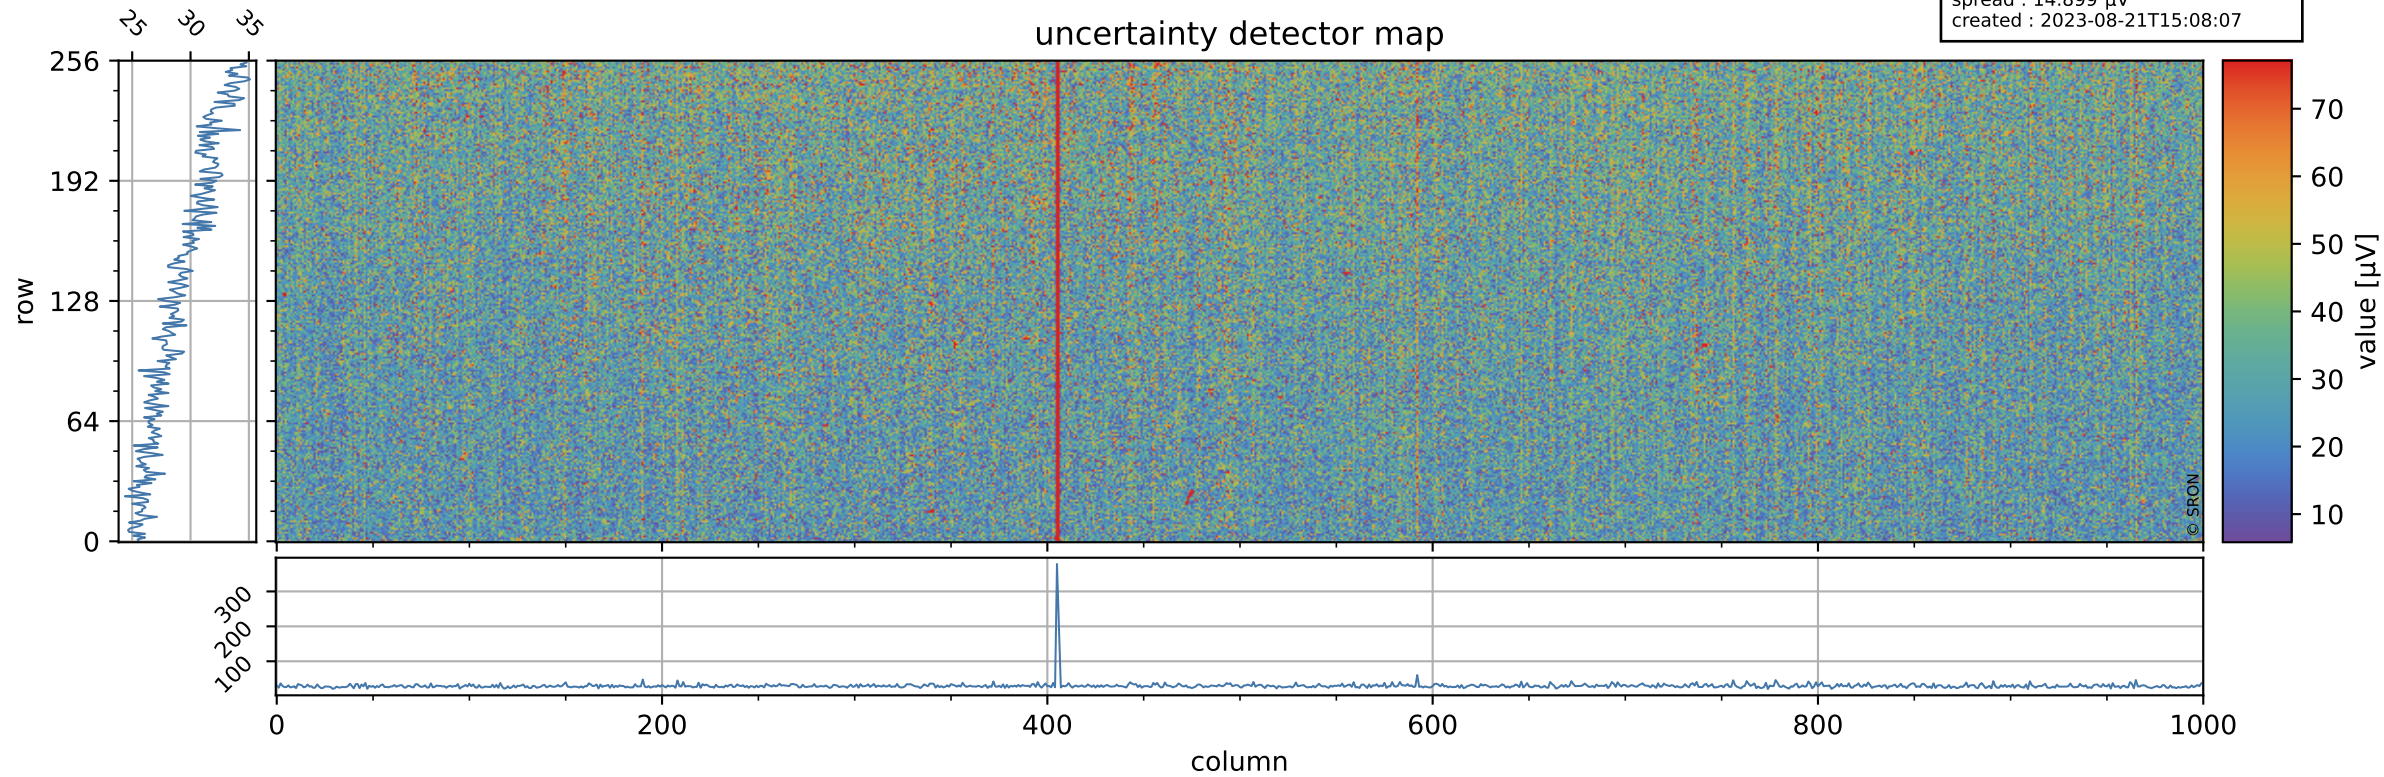

Tropomi SWIR offset (official)

orbits : 19 in [21382, 21427]
coverage : 2021-11-28 / 2021-12-01
median : 0.52593 V
spread : 0.035914 V
created : 2023-08-21T15:08:07

value detector map

Tropomi SWIR offset (official)

orbits : 19 in [21382, 21427]
coverage : 2021-11-28 / 2021-12-01
median : 29.445 μV
spread : 14.899 μV
created : 2023-08-21T15:08:07

Tropomi SWIR offset (official)

orbits : 19 in [21382, 21427]
coverage : 2021-11-28 / 2021-12-01
median : -0.073221 mV
spread : 0.40623 mV
created : 2023-08-21T15:08:08

value compared with SWIR offset CKD

Tropomi SWIR offset (official) ground-tracks of Sentinel-5P

orbits : 19 in [21382, 21427]
coverage : 2021-11-28 / 2021-12-01
created : 2023-08-21T15:08:08

Tropomi SWIR offset (official)

orbits : [2827, 21427]
coverage : 2018-04-30 / 2021-12-01
created : 2023-08-21T15:08:09

trend of detector median & temperatures