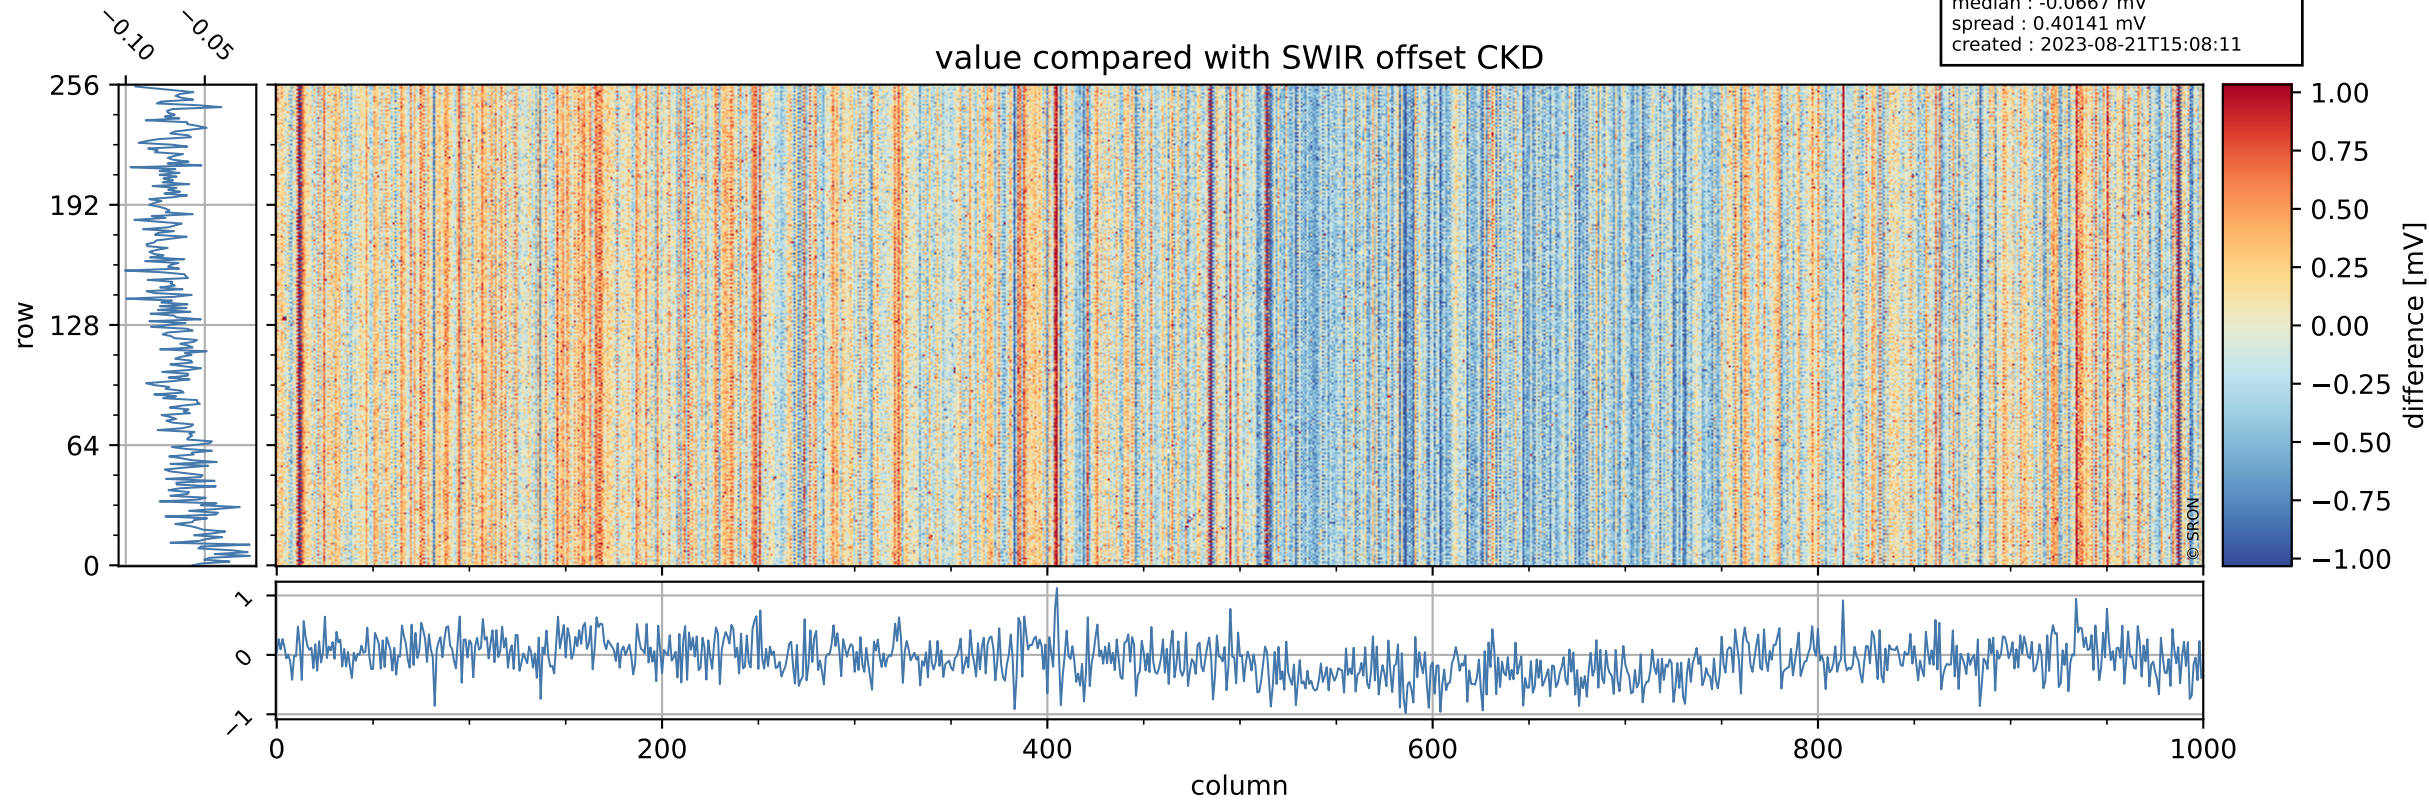

Tropomi SWIR offset (official)

orbits : 19 in [21397, 21442]
coverage : 2021-11-29 / 2021-12-02
median : 0.52594 V
spread : 0.035915 V
created : 2023-08-21T15:08:10

value detector map

Tropomi SWIR offset (official)

orbits : 19 in [21397, 21442]
coverage : 2021-11-29 / 2021-12-02
median : 28.931 μV
spread : 14.662 μV
created : 2023-08-21T15:08:10

Tropomi SWIR offset (official)

orbits : 19 in [21397, 21442]
coverage : 2021-11-29 / 2021-12-02
median : -0.0667 mV
spread : 0.40141 mV
created : 2023-08-21T15:08:11

value compared with SWIR offset CKD

Tropomi SWIR offset (official) ground-tracks of Sentinel-5P

orbits : 19 in [21397, 21442]
coverage : 2021-11-29 / 2021-12-02
created : 2023-08-21T15:08:11

Tropomi SWIR offset (official)

orbits : [2827, 21442]
coverage : 2018-04-30 / 2021-12-02
created : 2023-08-21T15:08:12

trend of detector median & temperatures