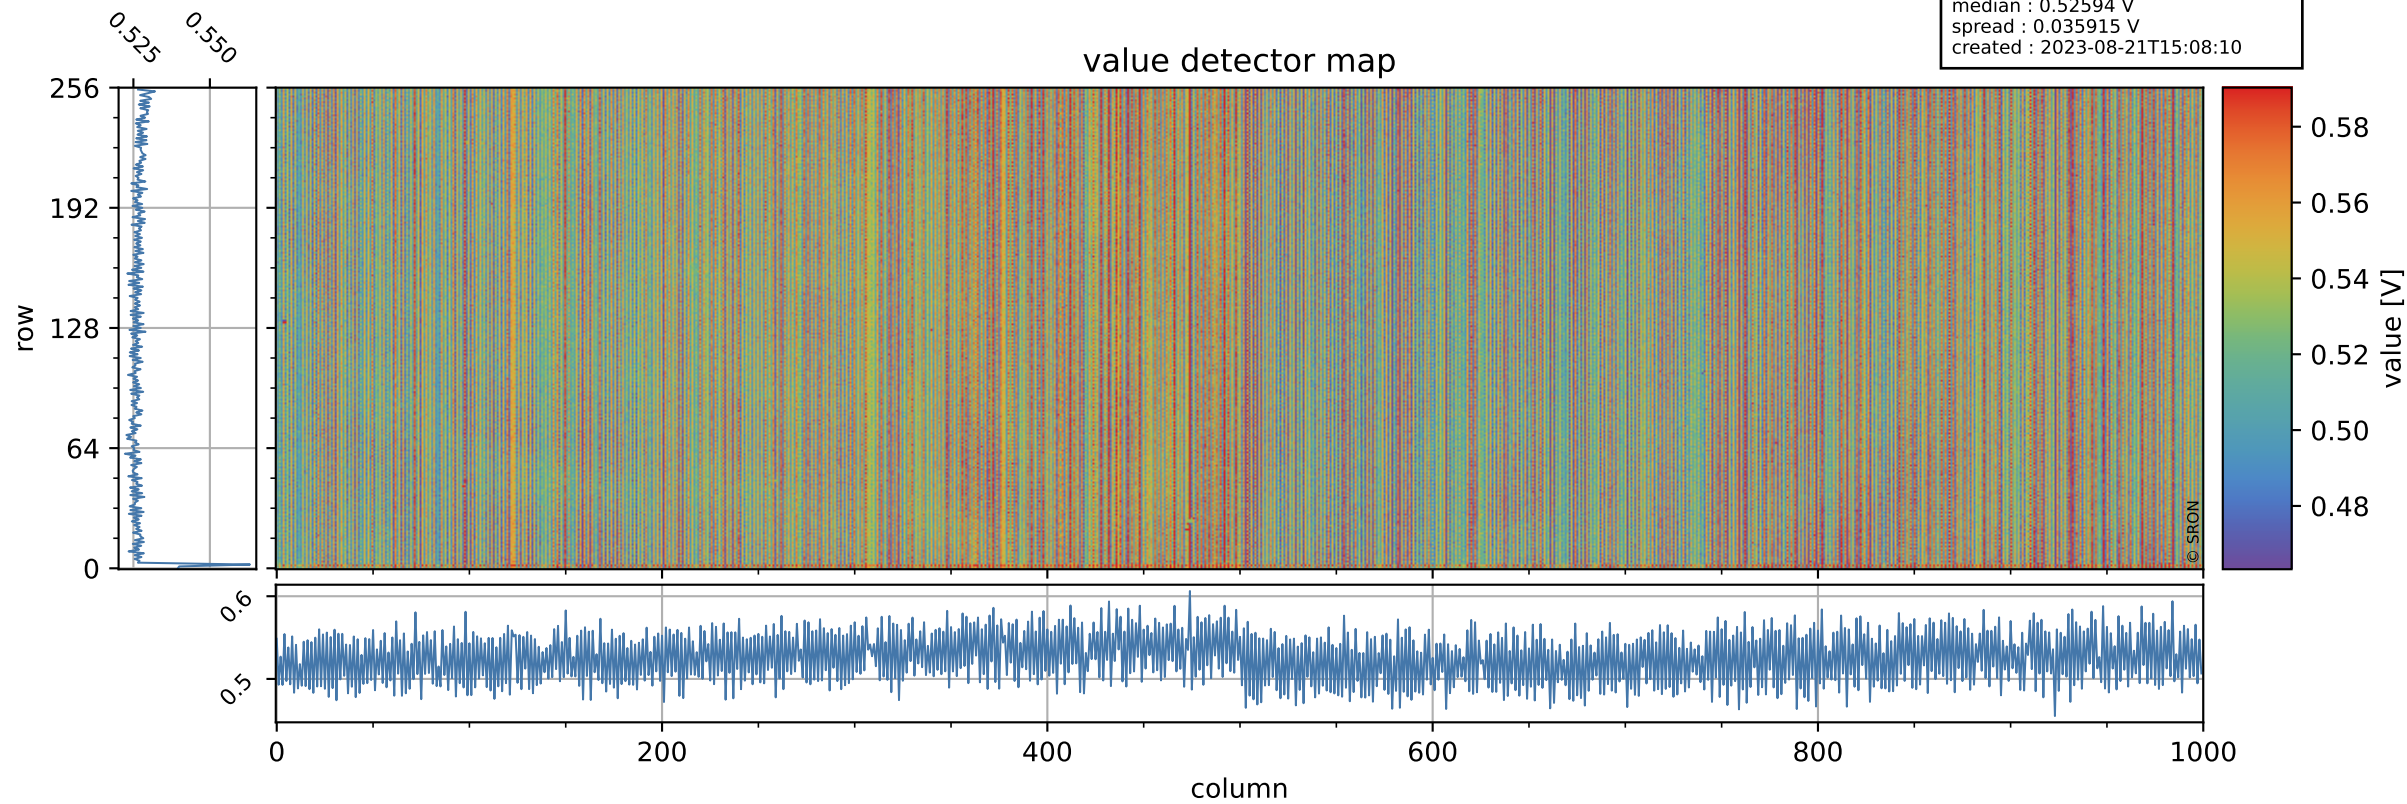

Tropomi SWIR offset (official)

orbits : 19 in [21397, 21442]
coverage : 2021-11-29 / 2021-12-02
median : 0.52594 V
spread : 0.035915 V
created : 2023-08-21T15:08:10

value detector map

Tropomi SWIR offset (official)

orbits : 19 in [21397, 21442]
coverage : 2021-11-29 / 2021-12-02
median : 28.931 μV
spread : 14.662 μV
created : 2023-08-21T15:08:10

Tropomi SWIR offset (official)

orbits : 19 in [21397, 21442]
coverage : 2021-11-29 / 2021-12-02
median : -0.0667 mV
spread : 0.40141 mV
created : 2023-08-21T15:08:11

value compared with SWIR offset CKD

Tropomi SWIR offset (official) ground-tracks of Sentinel-5P

orbits : 19 in [21397, 21442]
coverage : 2021-11-29 / 2021-12-02
created : 2023-08-21T15:08:11

Tropomi SWIR offset (official)

orbits : [2827, 21442]
coverage : 2018-04-30 / 2021-12-02
created : 2023-08-21T15:08:12

trend of detector median & temperatures