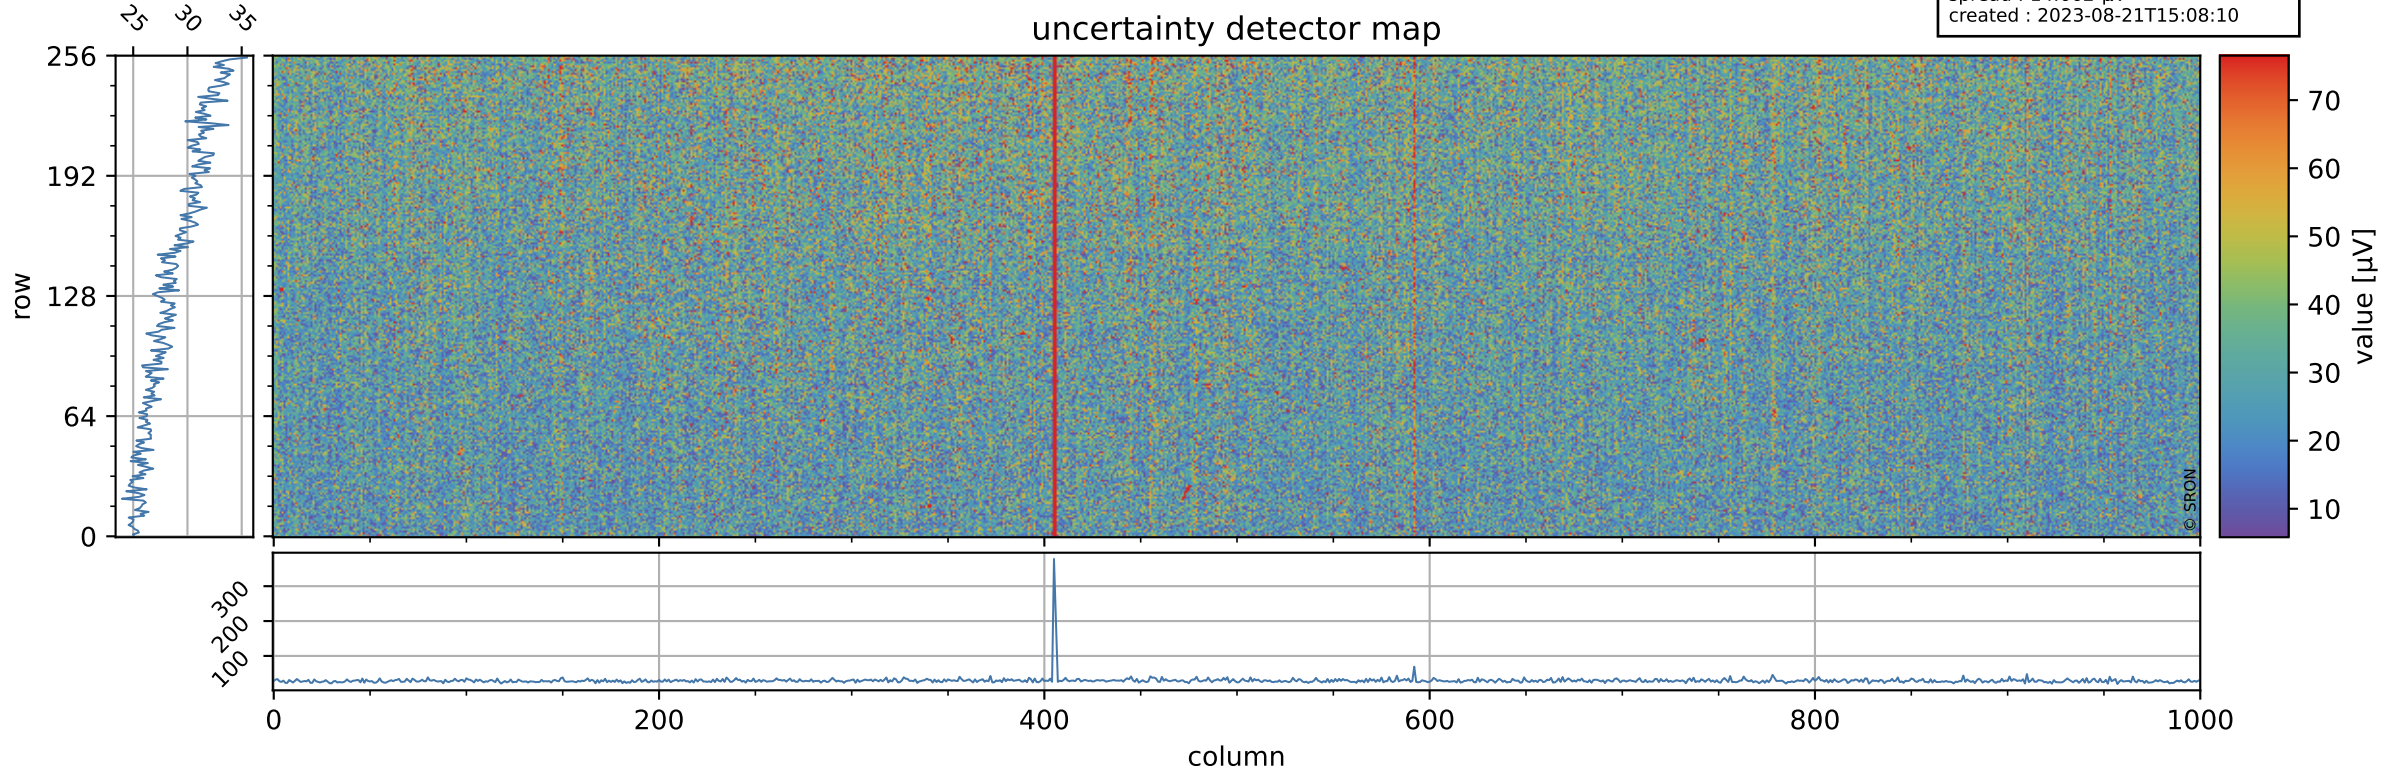

Tropomi SWIR offset (official)

orbits : 19 in [21397, 21442]
coverage : 2021-11-29 / 2021-12-02
median : 0.52594 V
spread : 0.035915 V
created : 2023-08-21T15:08:10

value detector map

Tropomi SWIR offset (official)

orbits : 19 in [21397, 21442]
coverage : 2021-11-29 / 2021-12-02
median : 28.931 μV
spread : 14.662 μV
created : 2023-08-21T15:08:10

Tropomi SWIR offset (official)

orbits : 19 in [21397, 21442]
coverage : 2021-11-29 / 2021-12-02
median : -0.0667 mV
spread : 0.40141 mV
created : 2023-08-21T15:08:11

value compared with SWIR offset CKD

Tropomi SWIR offset (official) ground-tracks of Sentinel-5P

orbits : 19 in [21397, 21442]
coverage : 2021-11-29 / 2021-12-02
created : 2023-08-21T15:08:11

Tropomi SWIR offset (official)

orbits : [2827, 21442]
coverage : 2018-04-30 / 2021-12-02
created : 2023-08-21T15:08:12

trend of detector median & temperatures