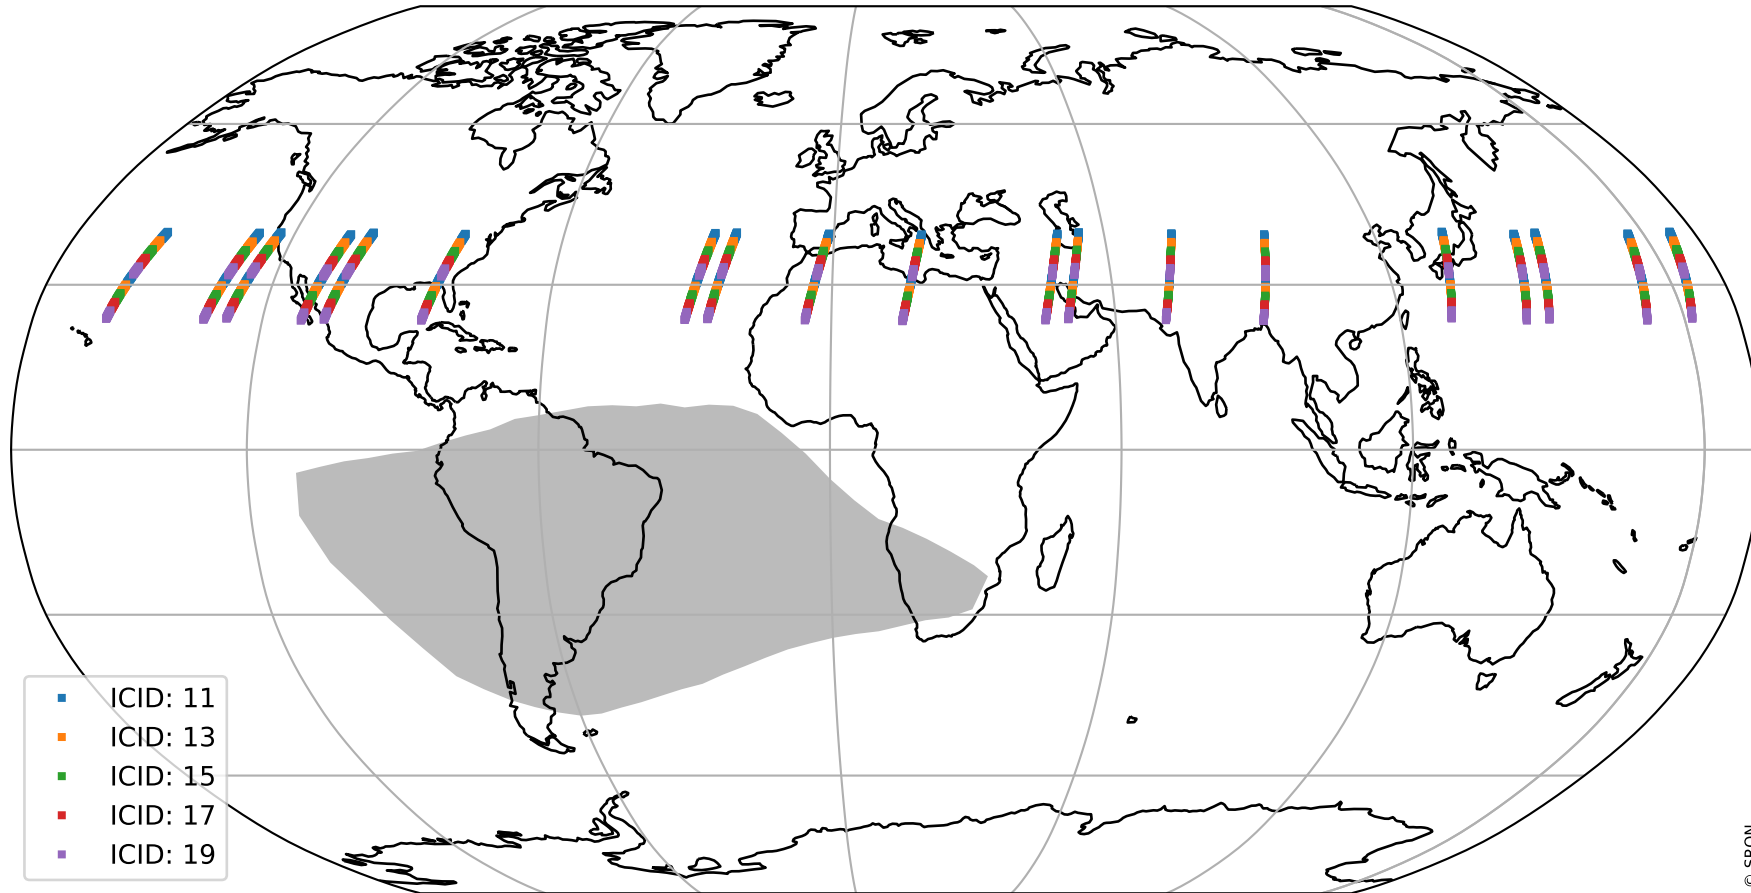

Tropomi SWIR offset (official)

orbits : 19 in [21397, 21442]
coverage : 2021-11-29 / 2021-12-02
median : 0.52594 V
spread : 0.035915 V
created : 2023-08-21T15:08:10

value detector map

Tropomi SWIR offset (official)

orbits : 19 in [21397, 21442]
coverage : 2021-11-29 / 2021-12-02
median : 28.931 μV
spread : 14.662 μV
created : 2023-08-21T15:08:10

Tropomi SWIR offset (official)

orbits : 19 in [21397, 21442]
coverage : 2021-11-29 / 2021-12-02
median : -0.0667 mV
spread : 0.40141 mV
created : 2023-08-21T15:08:11

value compared with SWIR offset CKD

Tropomi SWIR offset (official) ground-tracks of Sentinel-5P

orbits : 19 in [21397, 21442]
coverage : 2021-11-29 / 2021-12-02
created : 2023-08-21T15:08:11

Tropomi SWIR offset (official)

orbits : [2827, 21442]
coverage : 2018-04-30 / 2021-12-02
created : 2023-08-21T15:08:12

trend of detector median & temperatures