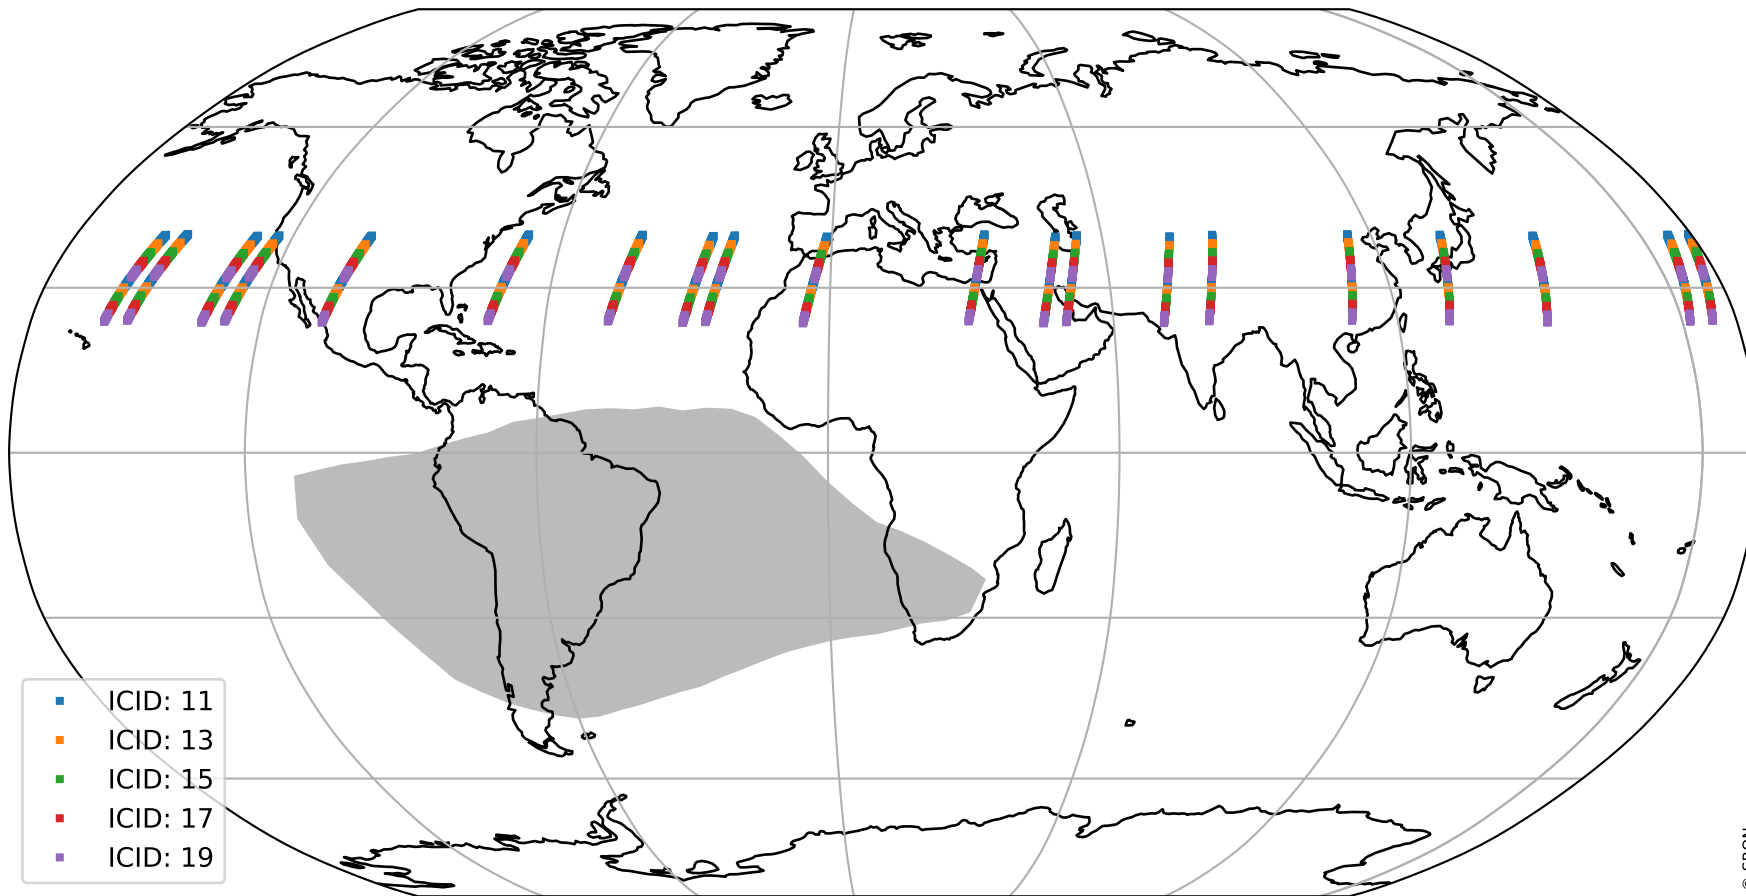

Tropomi SWIR offset (official)

orbits : 20 in [21412, 21457]
coverage : 2021-11-30 / 2021-12-03
median : 0.52595 V
spread : 0.035913 V
created : 2023-08-21T15:08:13

value detector map

Tropomi SWIR offset (official)

orbits : 20 in [21412, 21457]
coverage : 2021-11-30 / 2021-12-03
median : 27.99 μV
spread : 14.302 μV
created : 2023-08-21T15:08:13

Tropomi SWIR offset (official)

orbits : 20 in [21412, 21457]
coverage : 2021-11-30 / 2021-12-03
median : -0.056548 mV
spread : 0.3989 mV
created : 2023-08-21T15:08:14

value compared with SWIR offset CKD

Tropomi SWIR offset (official) ground-tracks of Sentinel-5P

orbits : 20 in [21412, 21457]
coverage : 2021-11-30 / 2021-12-03
created : 2023-08-21T15:08:14

Tropomi SWIR offset (official)

orbits : [2827, 21457]
coverage : 2018-04-30 / 2021-12-03
created : 2023-08-21T15:08:15

trend of detector median & temperatures