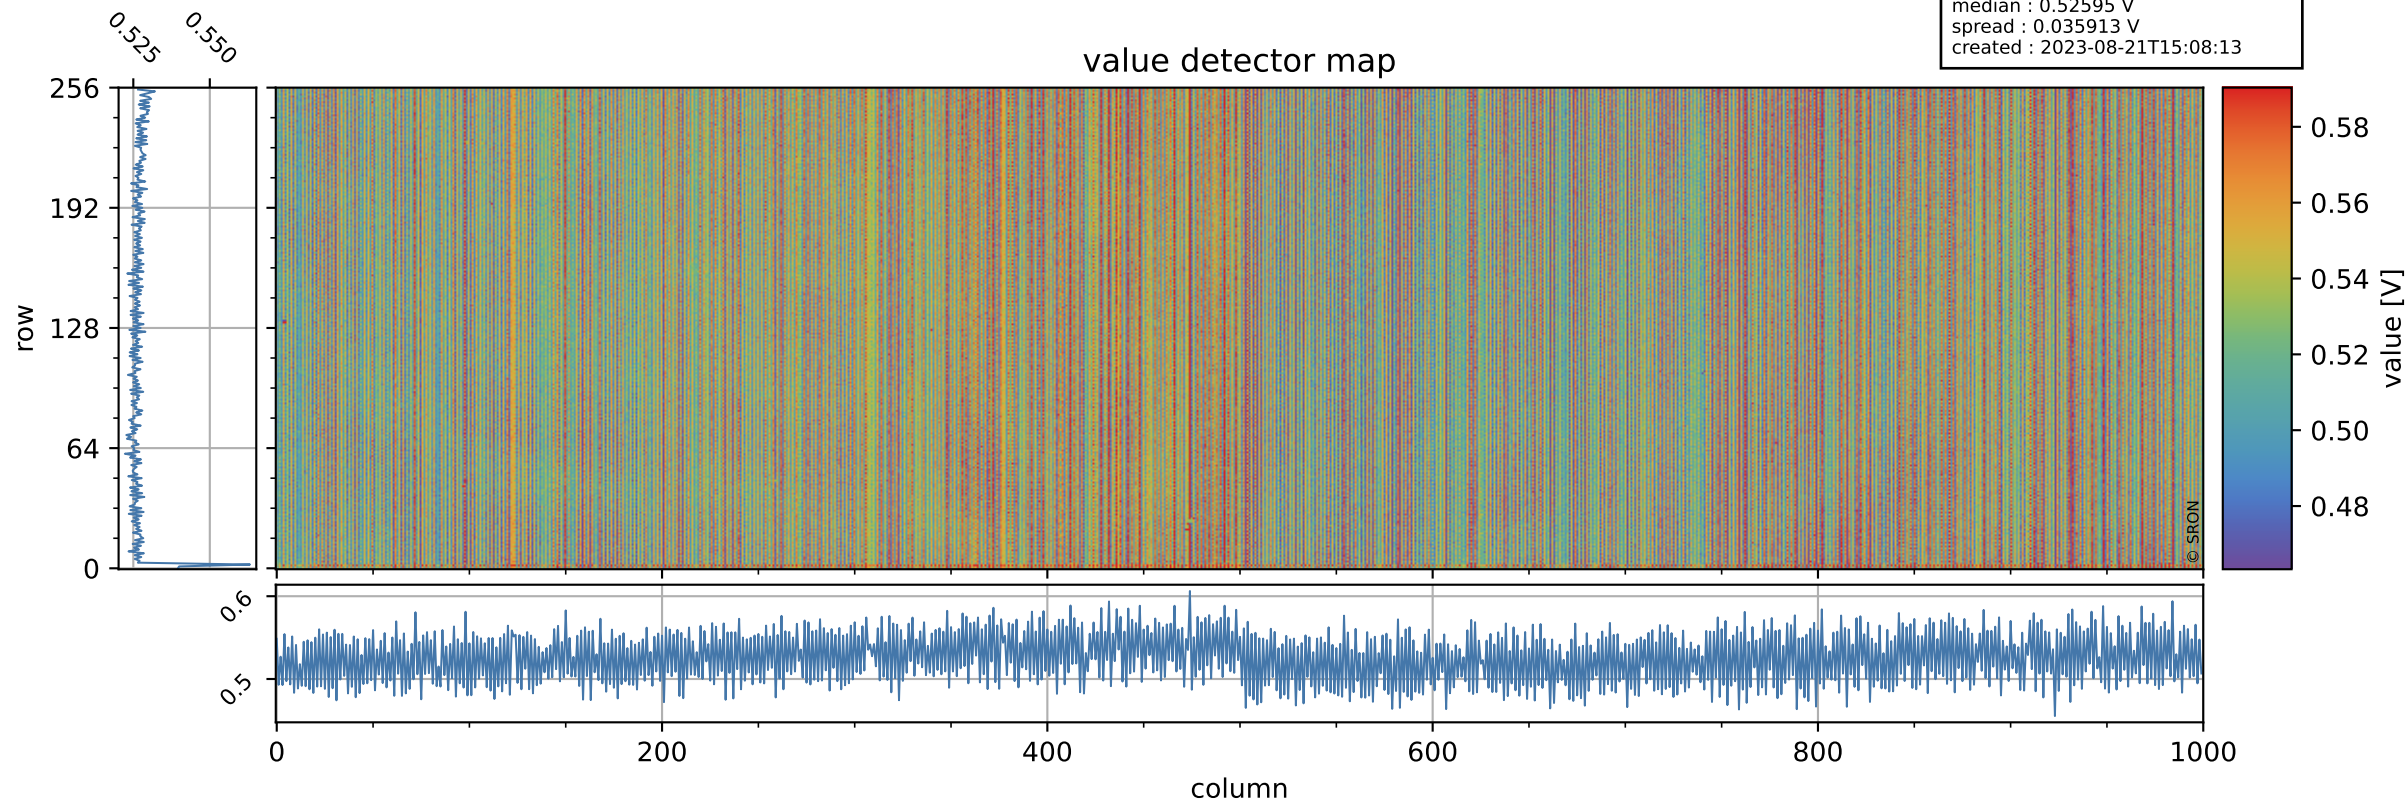

Tropomi SWIR offset (official)

orbits : 20 in [21412, 21457]
coverage : 2021-11-30 / 2021-12-03
median : 0.52595 V
spread : 0.035913 V
created : 2023-08-21T15:08:13

value detector map

Tropomi SWIR offset (official)

orbits : 20 in [21412, 21457]
coverage : 2021-11-30 / 2021-12-03
median : 27.99 μV
spread : 14.302 μV
created : 2023-08-21T15:08:13

Tropomi SWIR offset (official)

orbits : 20 in [21412, 21457]
coverage : 2021-11-30 / 2021-12-03
median : -0.056548 mV
spread : 0.3989 mV
created : 2023-08-21T15:08:14

value compared with SWIR offset CKD

Tropomi SWIR offset (official) ground-tracks of Sentinel-5P

orbits : 20 in [21412, 21457]
coverage : 2021-11-30 / 2021-12-03
created : 2023-08-21T15:08:14

Tropomi SWIR offset (official)

orbits : [2827, 21457]
coverage : 2018-04-30 / 2021-12-03
created : 2023-08-21T15:08:15

trend of detector median & temperatures