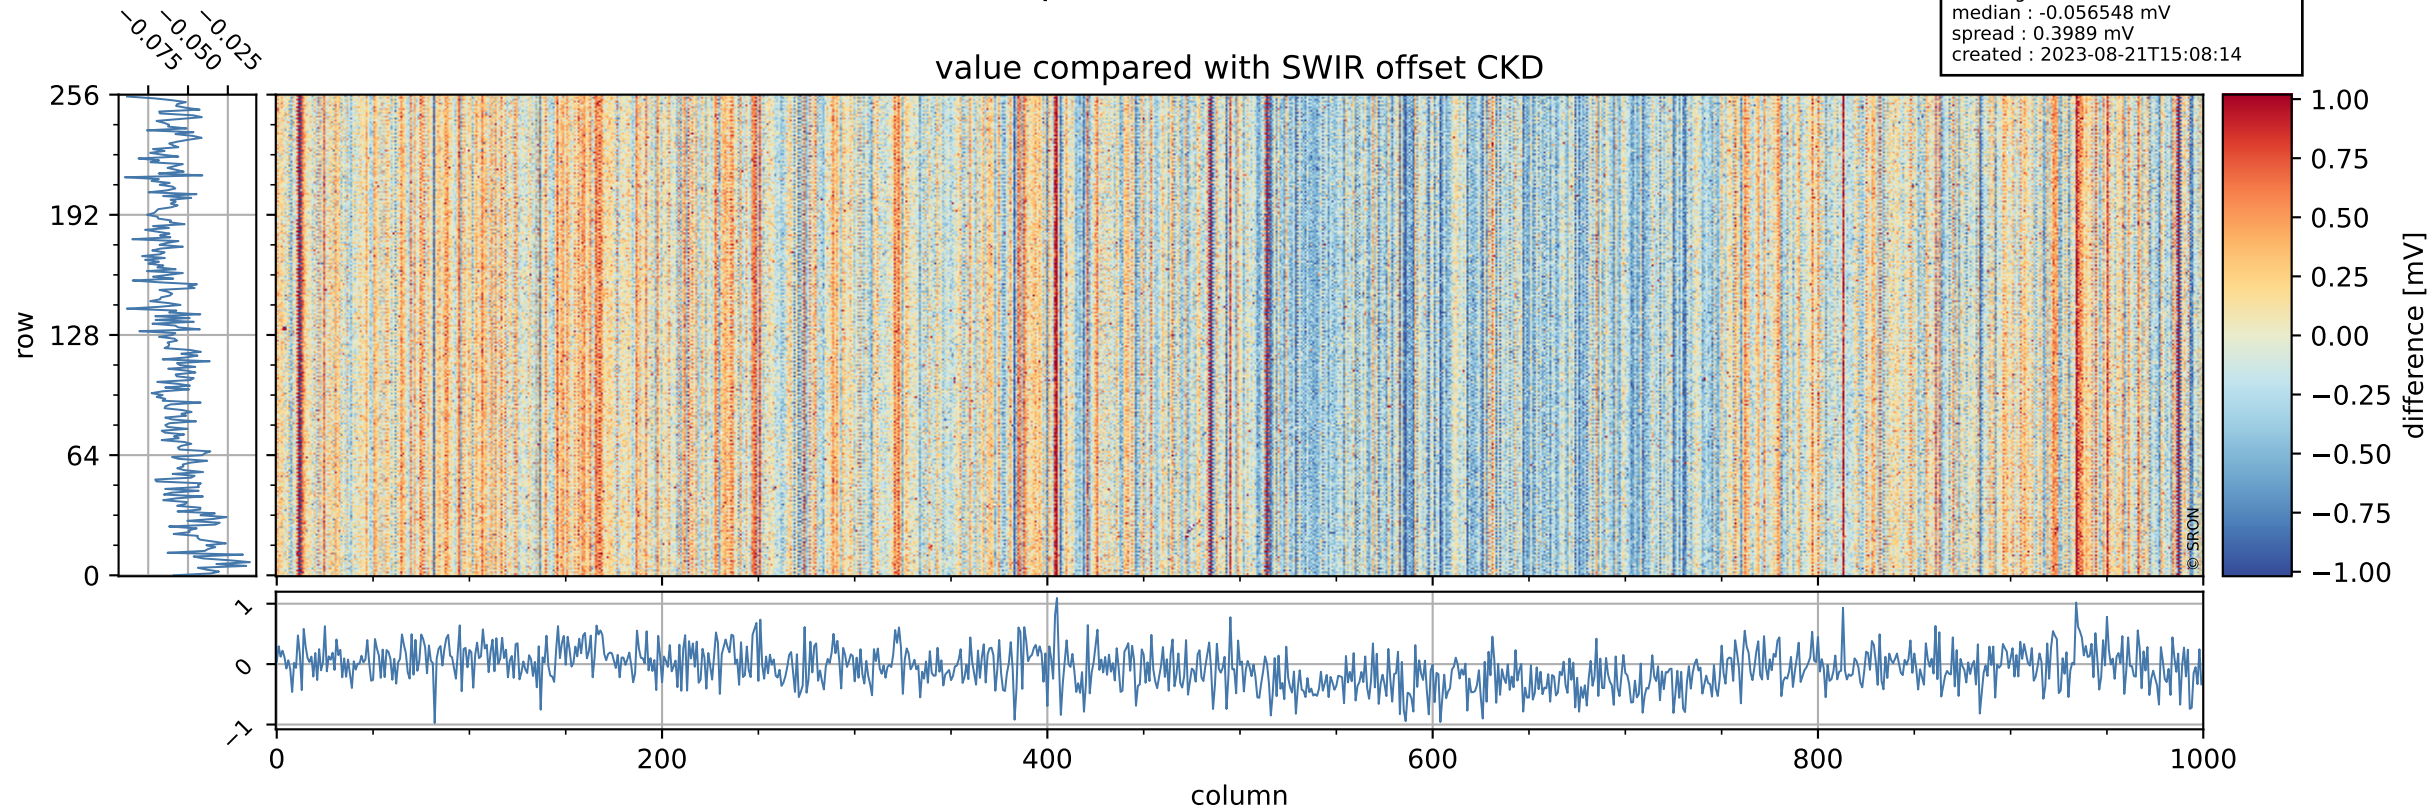

Tropomi SWIR offset (official)

orbits : 20 in [21412, 21457]
coverage : 2021-11-30 / 2021-12-03
median : 0.52595 V
spread : 0.035913 V
created : 2023-08-21T15:08:13

value detector map

Tropomi SWIR offset (official)

orbits : 20 in [21412, 21457]
coverage : 2021-11-30 / 2021-12-03
median : 27.99 μV
spread : 14.302 μV
created : 2023-08-21T15:08:13

Tropomi SWIR offset (official)

orbits : 20 in [21412, 21457]
coverage : 2021-11-30 / 2021-12-03
median : -0.056548 mV
spread : 0.3989 mV
created : 2023-08-21T15:08:14

value compared with SWIR offset CKD

Tropomi SWIR offset (official) ground-tracks of Sentinel-5P

orbits : 20 in [21412, 21457]
coverage : 2021-11-30 / 2021-12-03
created : 2023-08-21T15:08:14

Tropomi SWIR offset (official)

orbits : [2827, 21457]
coverage : 2018-04-30 / 2021-12-03
created : 2023-08-21T15:08:15

trend of detector median & temperatures