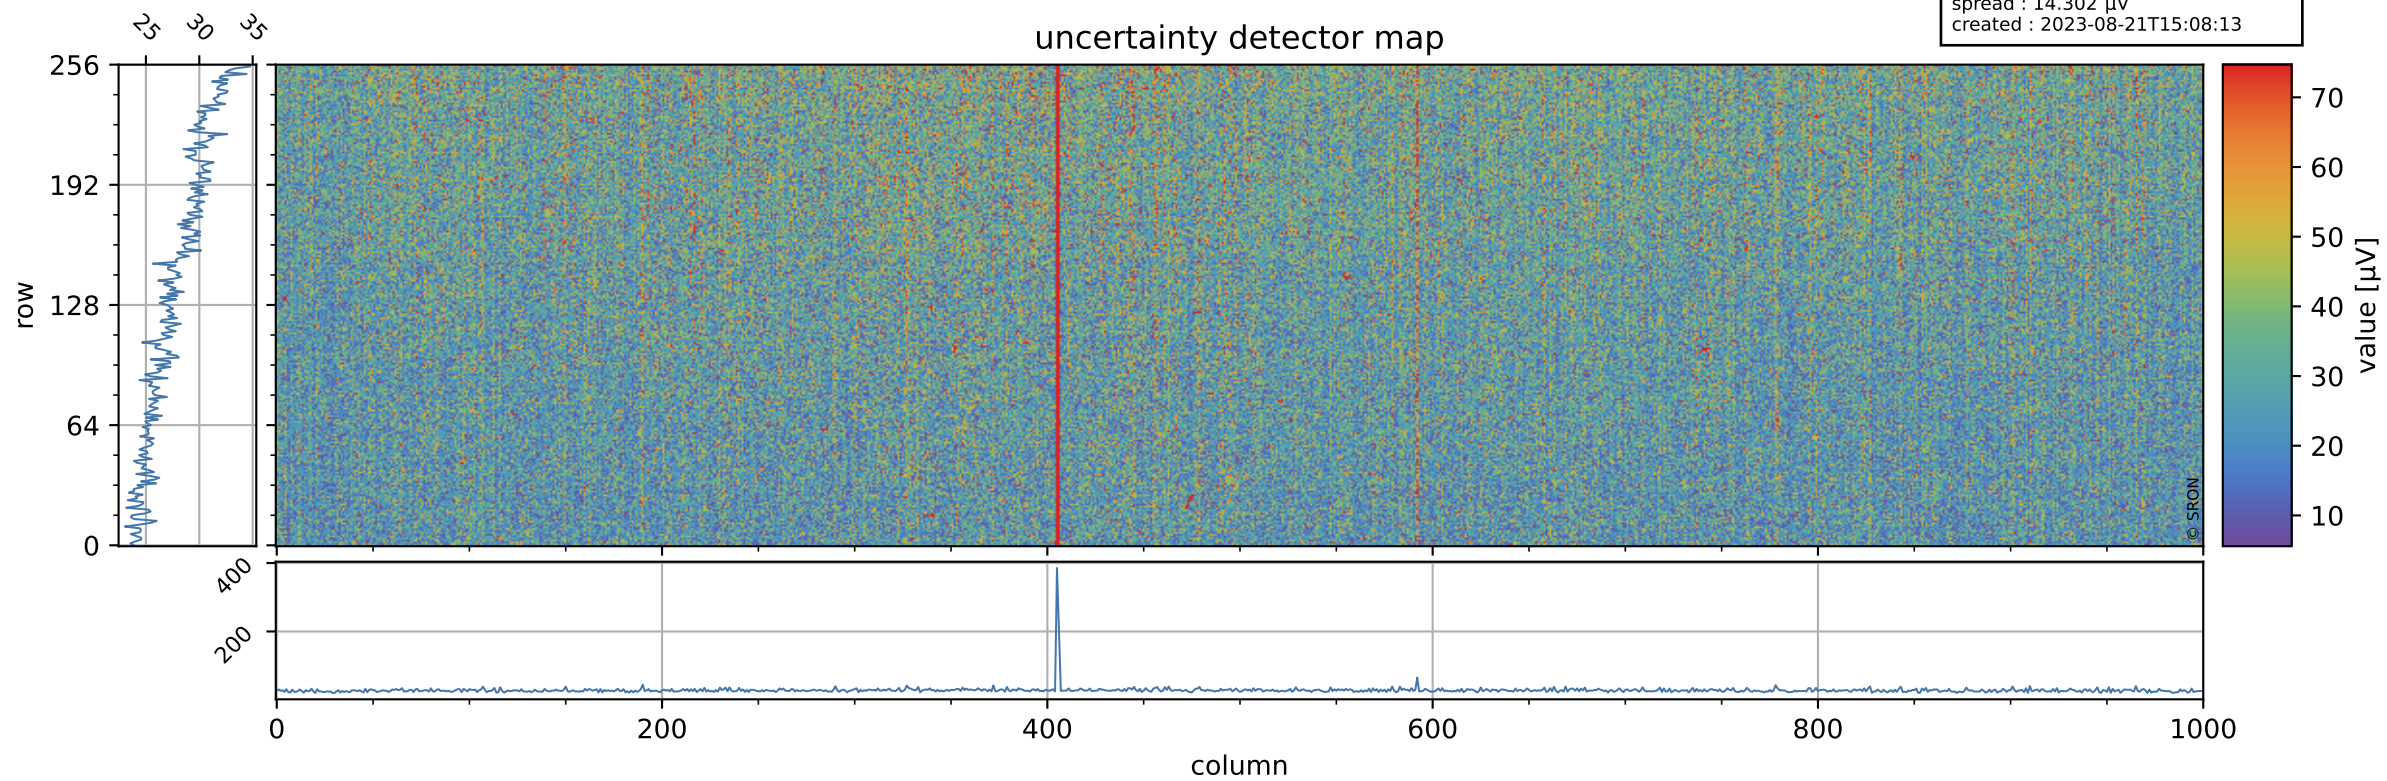

Tropomi SWIR offset (official)

orbits : 20 in [21412, 21457]
coverage : 2021-11-30 / 2021-12-03
median : 0.52595 V
spread : 0.035913 V
created : 2023-08-21T15:08:13

value detector map

Tropomi SWIR offset (official)

orbits : 20 in [21412, 21457]
coverage : 2021-11-30 / 2021-12-03
median : 27.99 μV
spread : 14.302 μV
created : 2023-08-21T15:08:13

Tropomi SWIR offset (official)

orbits : 20 in [21412, 21457]
coverage : 2021-11-30 / 2021-12-03
median : -0.056548 mV
spread : 0.3989 mV
created : 2023-08-21T15:08:14

value compared with SWIR offset CKD

Tropomi SWIR offset (official) ground-tracks of Sentinel-5P

orbits : 20 in [21412, 21457]
coverage : 2021-11-30 / 2021-12-03
created : 2023-08-21T15:08:14

Tropomi SWIR offset (official)

orbits : [2827, 21457]
coverage : 2018-04-30 / 2021-12-03
created : 2023-08-21T15:08:15

trend of detector median & temperatures