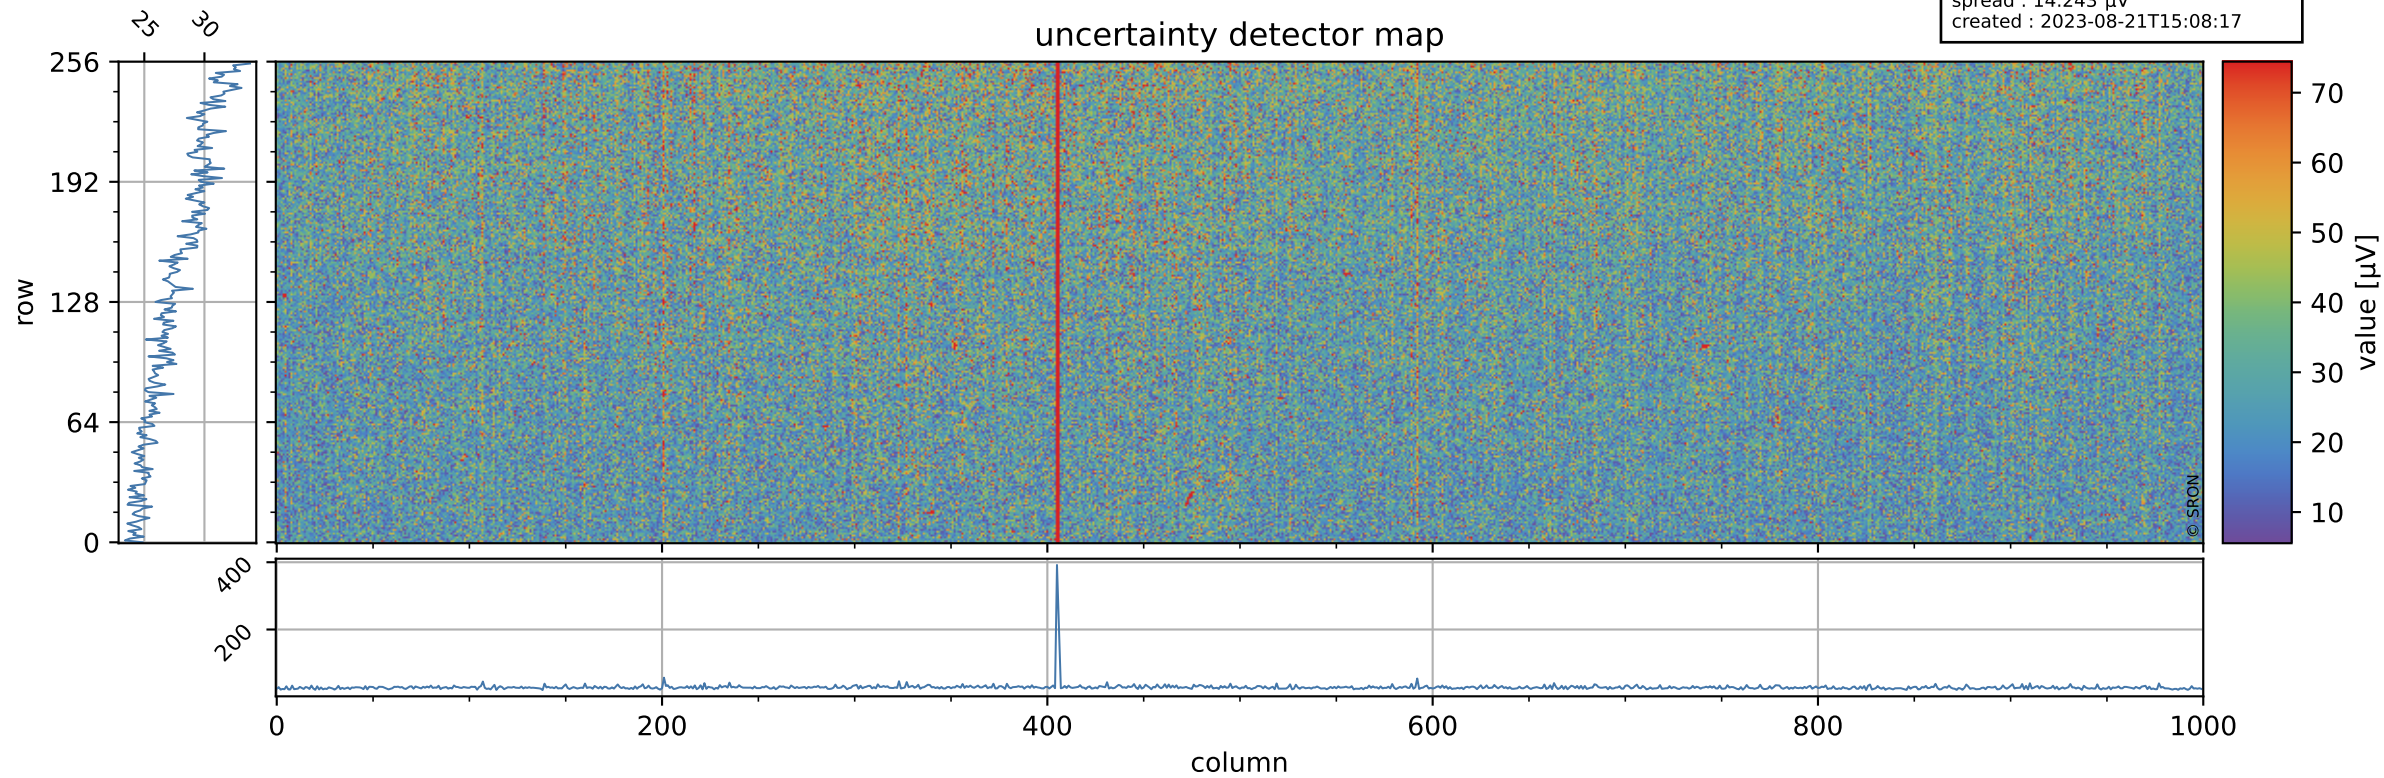

Tropomi SWIR offset (official)

orbits : 19 in [21427, 21472]
coverage : 2021-12-01 / 2021-12-04
median : 0.52596 V
spread : 0.035914 V
created : 2023-08-21T15:08:16

value detector map

Tropomi SWIR offset (official)

orbits : 19 in [21427, 21472]
coverage : 2021-12-01 / 2021-12-04
median : 27.86 μV
spread : 14.243 μV
created : 2023-08-21T15:08:17

Tropomi SWIR offset (official)

value compared with SWIR offset CKD

orbits : 19 in [21427, 21472]
coverage : 2021-12-01 / 2021-12-04
median : -0.051044 mV
spread : 0.40003 mV
created : 2023-08-21T15:08:17

Tropomi SWIR offset (official) ground-tracks of Sentinel-5P

orbits : 19 in [21427, 21472]
coverage : 2021-12-01 / 2021-12-04
created : 2023-08-21T15:08:17

Tropomi SWIR offset (official)

orbits : [2827, 21472]
coverage : 2018-04-30 / 2021-12-04
created : 2023-08-21T15:08:18

trend of detector median & temperatures