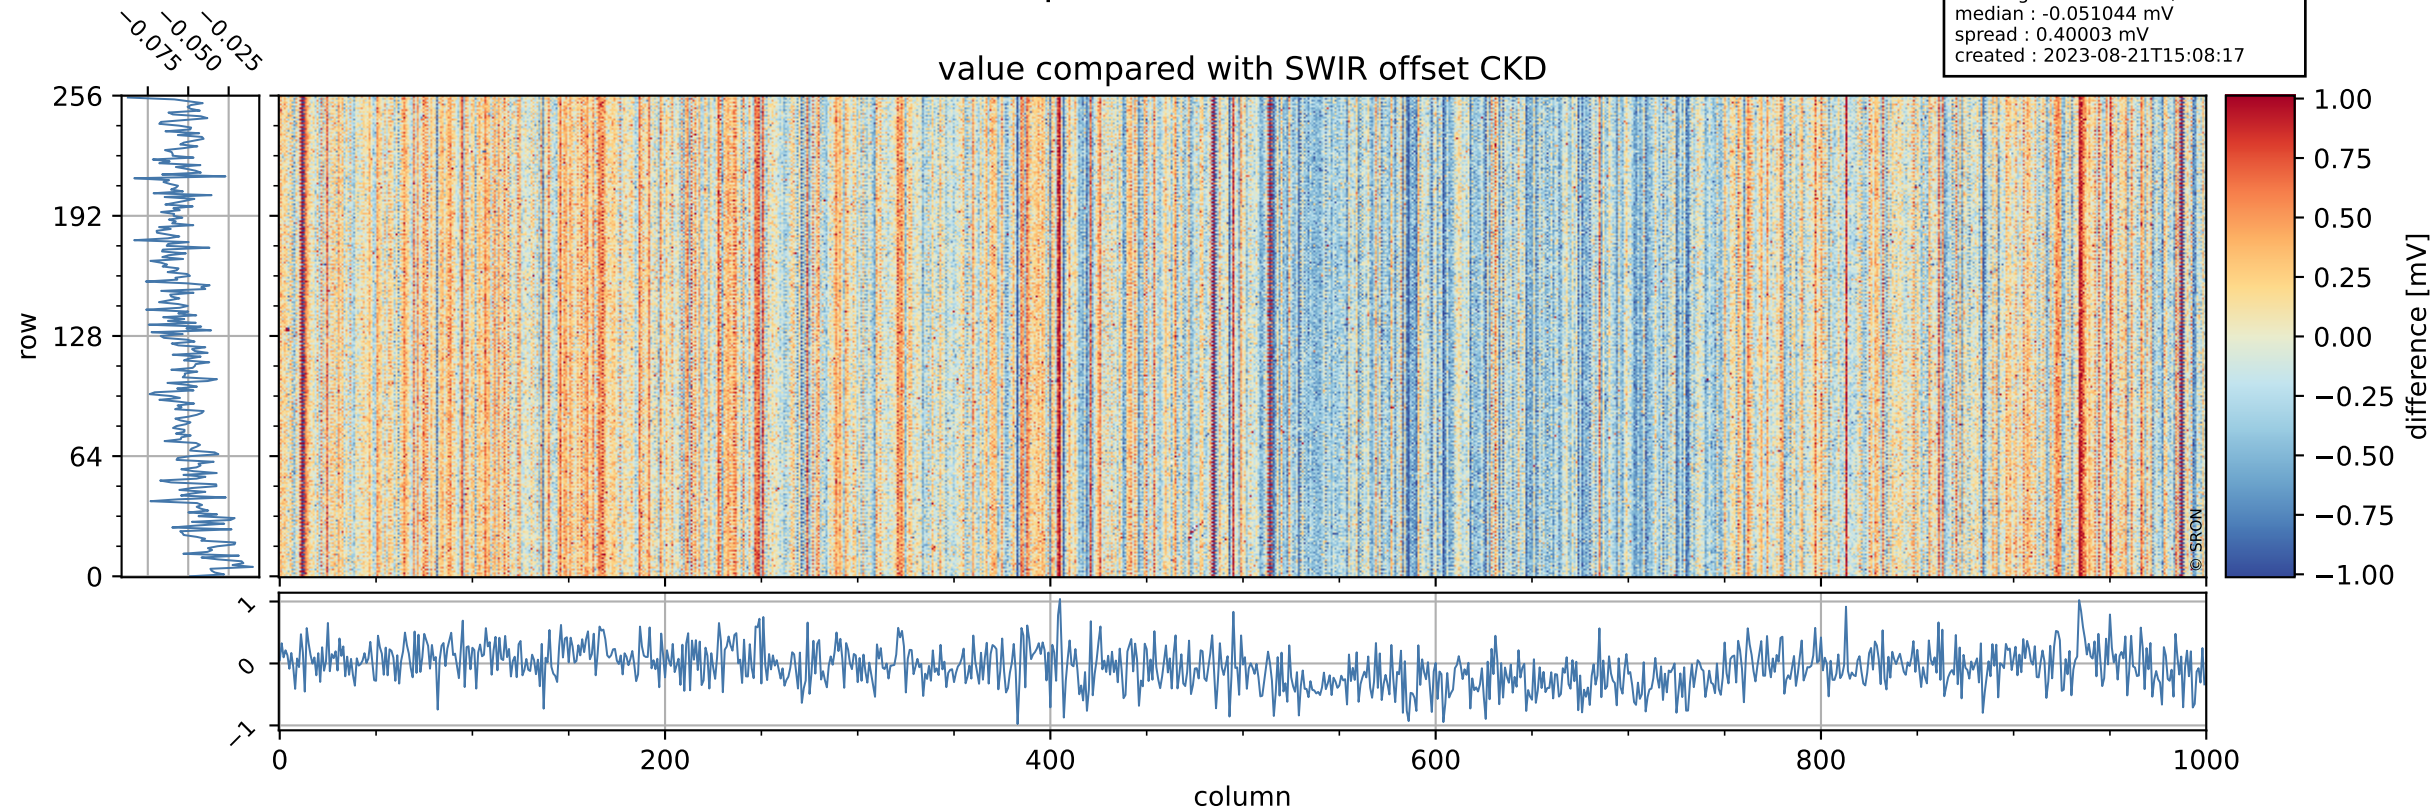

Tropomi SWIR offset (official)

orbits : 19 in [21427, 21472]
coverage : 2021-12-01 / 2021-12-04
median : 0.52596 V
spread : 0.035914 V
created : 2023-08-21T15:08:16

value detector map

Tropomi SWIR offset (official)

orbits : 19 in [21427, 21472]
coverage : 2021-12-01 / 2021-12-04
median : 27.86 μV
spread : 14.243 μV
created : 2023-08-21T15:08:17

Tropomi SWIR offset (official)

value compared with SWIR offset CKD

orbits : 19 in [21427, 21472]
coverage : 2021-12-01 / 2021-12-04
median : -0.051044 mV
spread : 0.40003 mV
created : 2023-08-21T15:08:17

Tropomi SWIR offset (official) ground-tracks of Sentinel-5P

orbits : 19 in [21427, 21472]
coverage : 2021-12-01 / 2021-12-04
created : 2023-08-21T15:08:17

Tropomi SWIR offset (official)

orbits : [2827, 21472]
coverage : 2018-04-30 / 2021-12-04
created : 2023-08-21T15:08:18

trend of detector median & temperatures