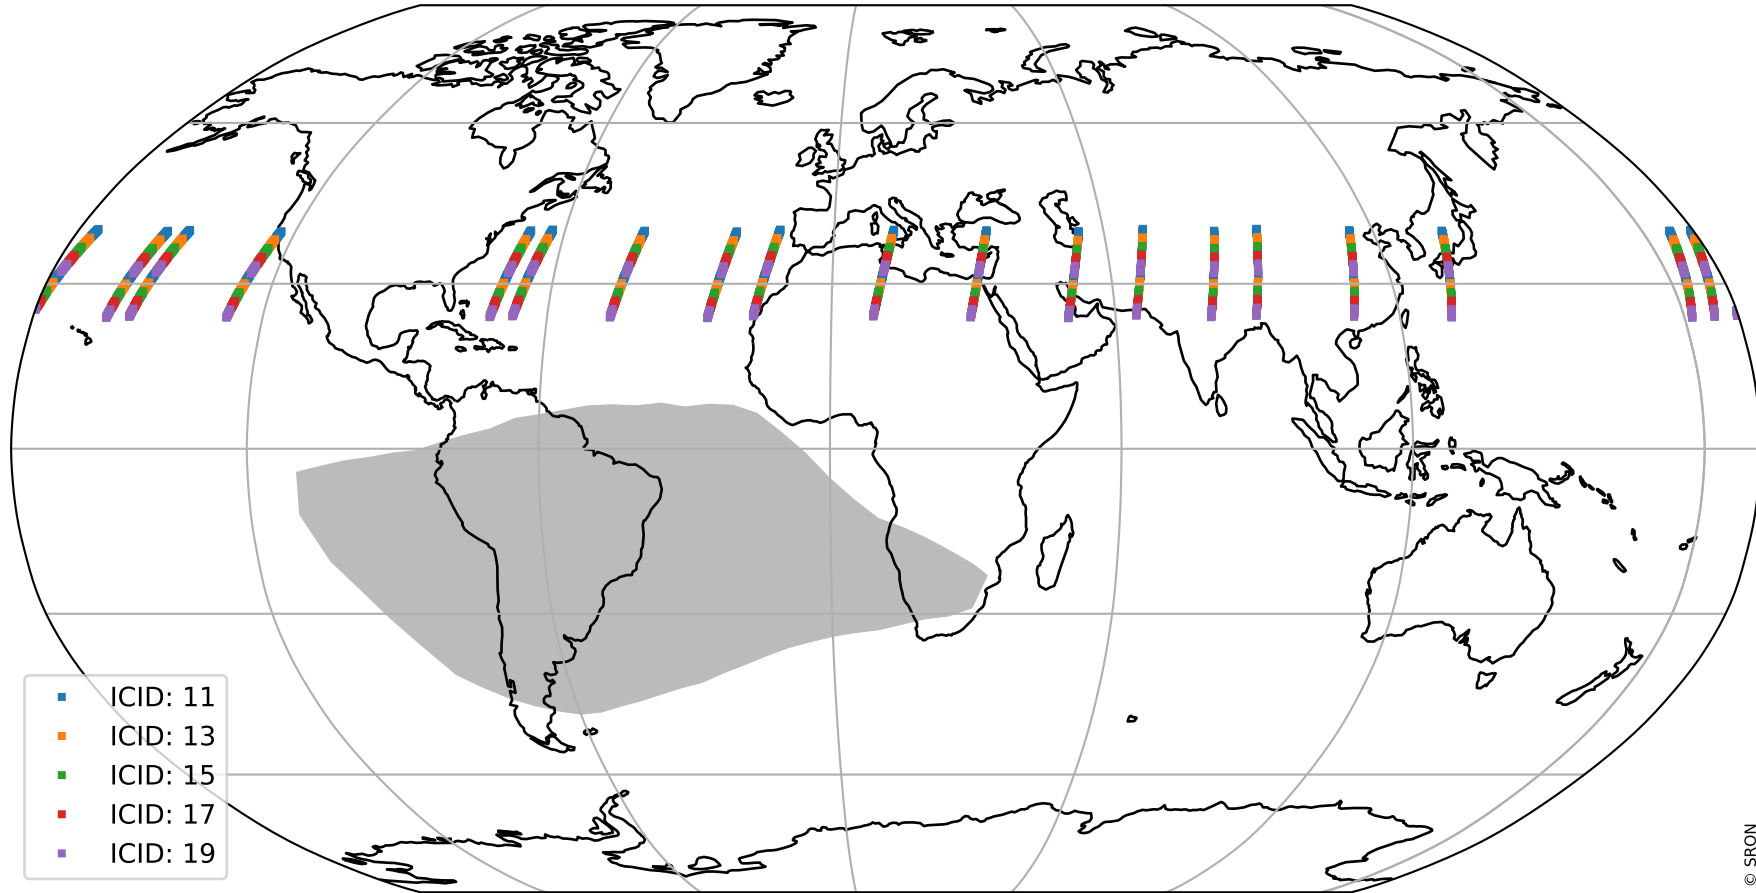

Tropomi SWIR offset (official)

orbits : 19 in [21427, 21472]
coverage : 2021-12-01 / 2021-12-04
median : 0.52596 V
spread : 0.035914 V
created : 2023-08-21T15:08:16

value detector map

Tropomi SWIR offset (official)

orbits : 19 in [21427, 21472]
coverage : 2021-12-01 / 2021-12-04
median : 27.86 μV
spread : 14.243 μV
created : 2023-08-21T15:08:17

Tropomi SWIR offset (official)

value compared with SWIR offset CKD

orbits : 19 in [21427, 21472]
coverage : 2021-12-01 / 2021-12-04
median : -0.051044 mV
spread : 0.40003 mV
created : 2023-08-21T15:08:17

Tropomi SWIR offset (official) ground-tracks of Sentinel-5P

orbits : 19 in [21427, 21472]
coverage : 2021-12-01 / 2021-12-04
created : 2023-08-21T15:08:17

Tropomi SWIR offset (official)

orbits : [2827, 21472]
coverage : 2018-04-30 / 2021-12-04
created : 2023-08-21T15:08:18

trend of detector median & temperatures