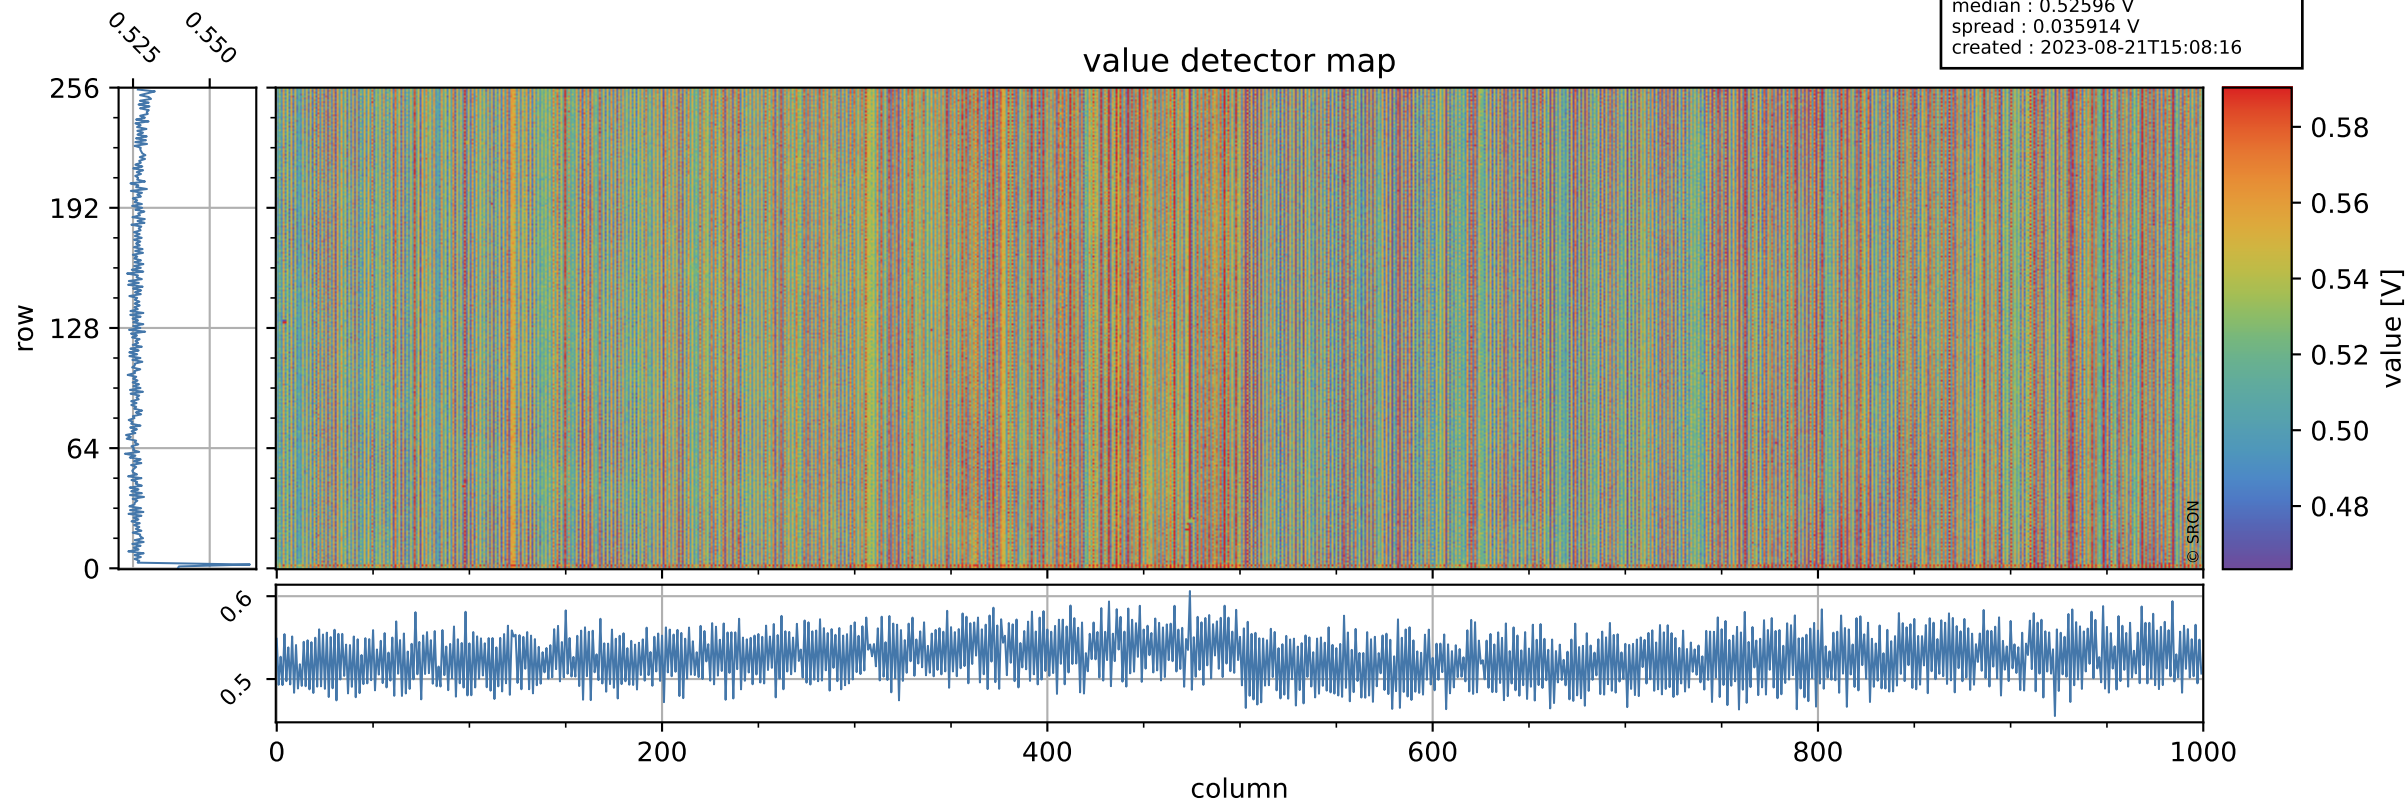

Tropomi SWIR offset (official)

orbits : 19 in [21427, 21472]
coverage : 2021-12-01 / 2021-12-04
median : 0.52596 V
spread : 0.035914 V
created : 2023-08-21T15:08:16

value detector map

Tropomi SWIR offset (official)

orbits : 19 in [21427, 21472]
coverage : 2021-12-01 / 2021-12-04
median : 27.86 μV
spread : 14.243 μV
created : 2023-08-21T15:08:17

Tropomi SWIR offset (official)

value compared with SWIR offset CKD

orbits : 19 in [21427, 21472]
coverage : 2021-12-01 / 2021-12-04
median : -0.051044 mV
spread : 0.40003 mV
created : 2023-08-21T15:08:17

Tropomi SWIR offset (official) ground-tracks of Sentinel-5P

orbits : 19 in [21427, 21472]
coverage : 2021-12-01 / 2021-12-04
created : 2023-08-21T15:08:17

Tropomi SWIR offset (official)

orbits : [2827, 21472]
coverage : 2018-04-30 / 2021-12-04
created : 2023-08-21T15:08:18

trend of detector median & temperatures