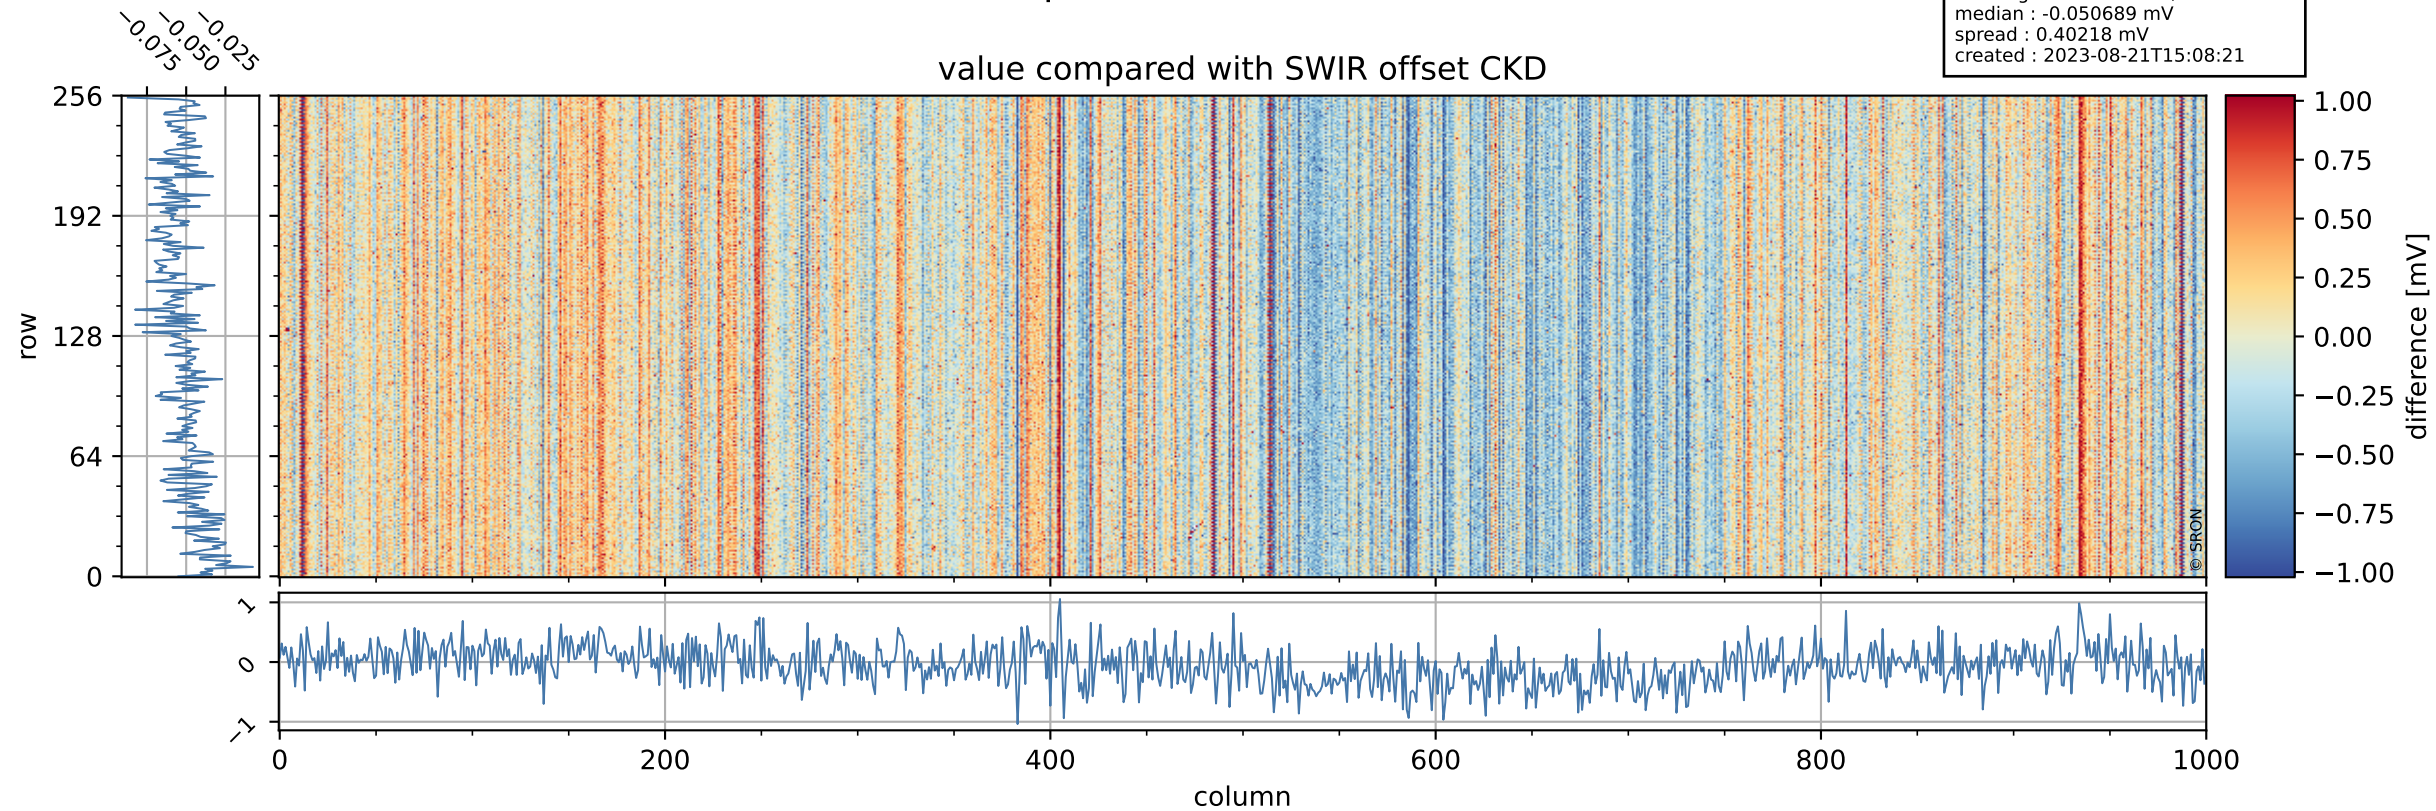

Tropomi SWIR offset (official)

orbits : 20 in [21442, 21487]
coverage : 2021-12-02 / 2021-12-05
median : 0.52596 V
spread : 0.035913 V
created : 2023-08-21T15:08:20

value detector map

Tropomi SWIR offset (official)

orbits : 20 in [21442, 21487]
coverage : 2021-12-02 / 2021-12-05
median : 28.099 μV
spread : 14.375 μV
created : 2023-08-21T15:08:20

Tropomi SWIR offset (official)

value compared with SWIR offset CKD

orbits : 20 in [21442, 21487]
coverage : 2021-12-02 / 2021-12-05
median : -0.050689 mV
spread : 0.40218 mV
created : 2023-08-21T15:08:21

Tropomi SWIR offset (official) ground-tracks of Sentinel-5P

orbits : 20 in [21442, 21487]
coverage : 2021-12-02 / 2021-12-05
created : 2023-08-21T15:08:21

Tropomi SWIR offset (official)

orbits : [2827, 21487]
coverage : 2018-04-30 / 2021-12-05
created : 2023-08-21T15:08:22

trend of detector median & temperatures