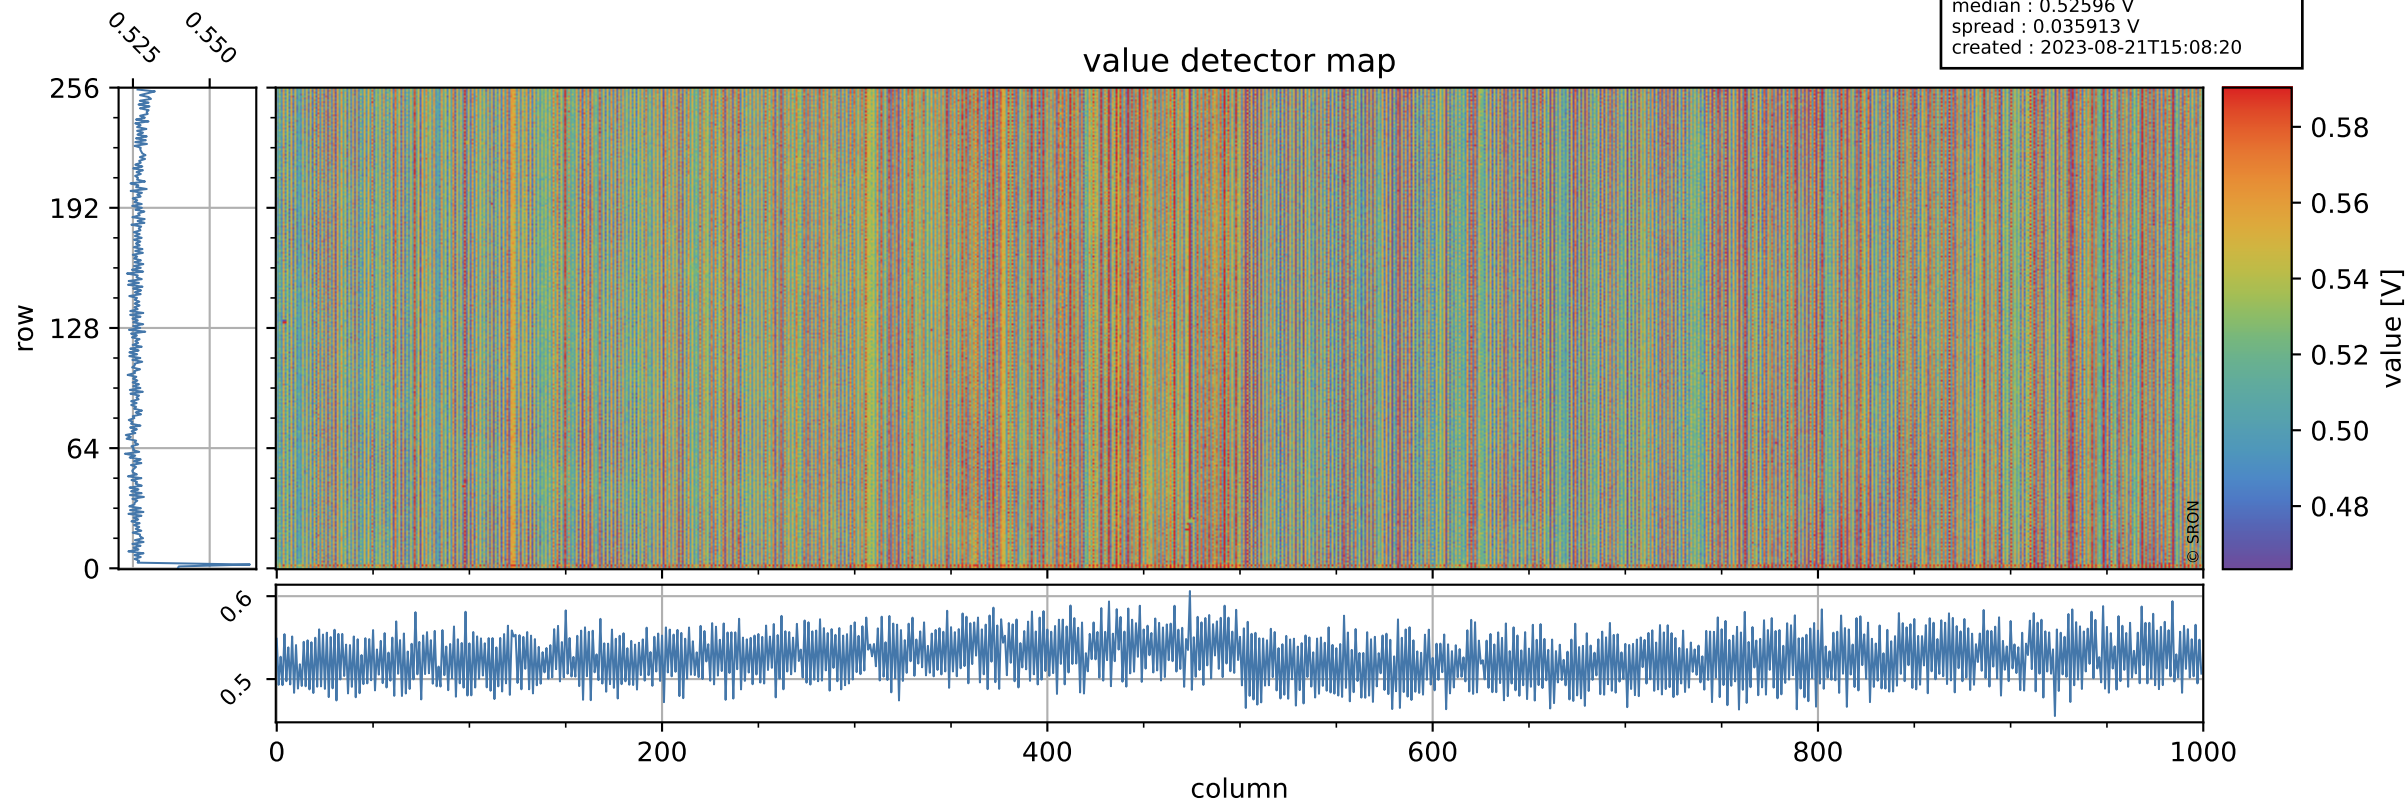

Tropomi SWIR offset (official)

orbits : 20 in [21442, 21487]
coverage : 2021-12-02 / 2021-12-05
median : 0.52596 V
spread : 0.035913 V
created : 2023-08-21T15:08:20

value detector map

Tropomi SWIR offset (official)

orbits : 20 in [21442, 21487]
coverage : 2021-12-02 / 2021-12-05
median : 28.099 μV
spread : 14.375 μV
created : 2023-08-21T15:08:20

Tropomi SWIR offset (official)

value compared with SWIR offset CKD

orbits : 20 in [21442, 21487]
coverage : 2021-12-02 / 2021-12-05
median : -0.050689 mV
spread : 0.40218 mV
created : 2023-08-21T15:08:21

Tropomi SWIR offset (official) ground-tracks of Sentinel-5P

orbits : 20 in [21442, 21487]
coverage : 2021-12-02 / 2021-12-05
created : 2023-08-21T15:08:21

Tropomi SWIR offset (official)

orbits : [2827, 21487]
coverage : 2018-04-30 / 2021-12-05
created : 2023-08-21T15:08:22

trend of detector median & temperatures