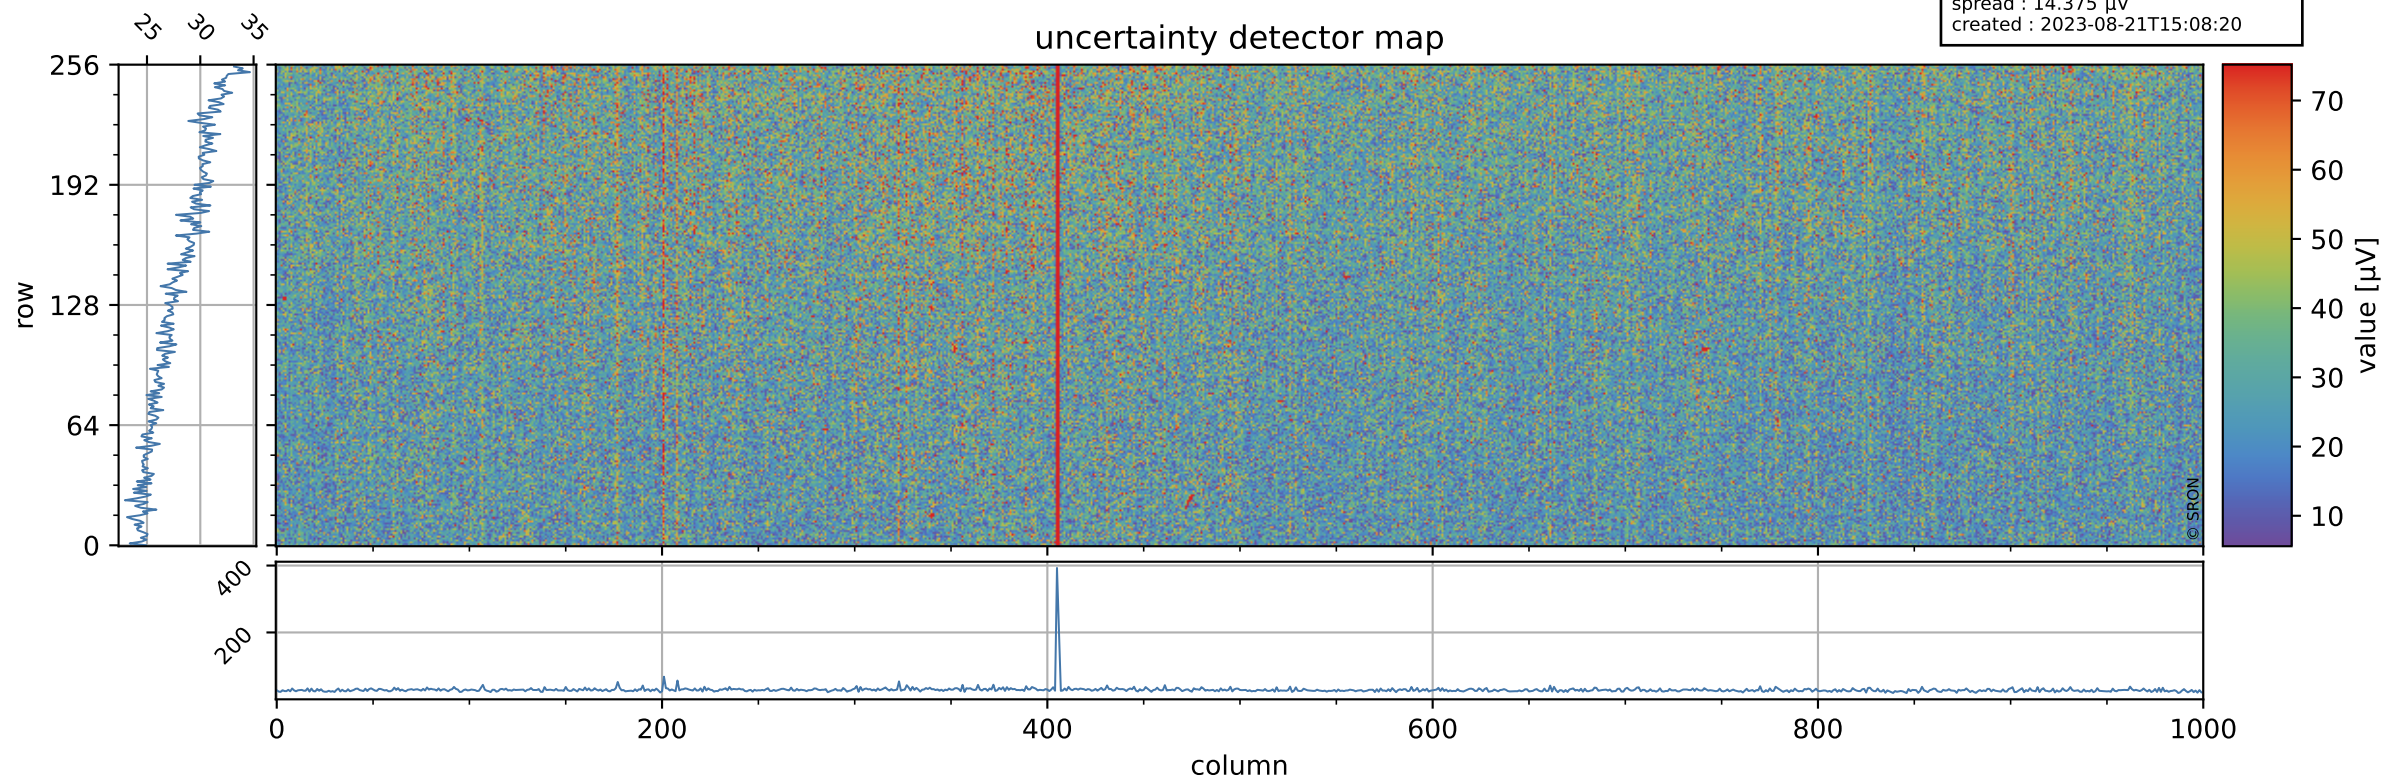

Tropomi SWIR offset (official)

orbits : 20 in [21442, 21487]
coverage : 2021-12-02 / 2021-12-05
median : 0.52596 V
spread : 0.035913 V
created : 2023-08-21T15:08:20

value detector map

Tropomi SWIR offset (official)

orbits : 20 in [21442, 21487]
coverage : 2021-12-02 / 2021-12-05
median : 28.099 μV
spread : 14.375 μV
created : 2023-08-21T15:08:20

Tropomi SWIR offset (official)

value compared with SWIR offset CKD

orbits : 20 in [21442, 21487]
coverage : 2021-12-02 / 2021-12-05
median : -0.050689 mV
spread : 0.40218 mV
created : 2023-08-21T15:08:21

Tropomi SWIR offset (official) ground-tracks of Sentinel-5P

orbits : 20 in [21442, 21487]
coverage : 2021-12-02 / 2021-12-05
created : 2023-08-21T15:08:21

Tropomi SWIR offset (official)

orbits : [2827, 21487]
coverage : 2018-04-30 / 2021-12-05
created : 2023-08-21T15:08:22

trend of detector median & temperatures