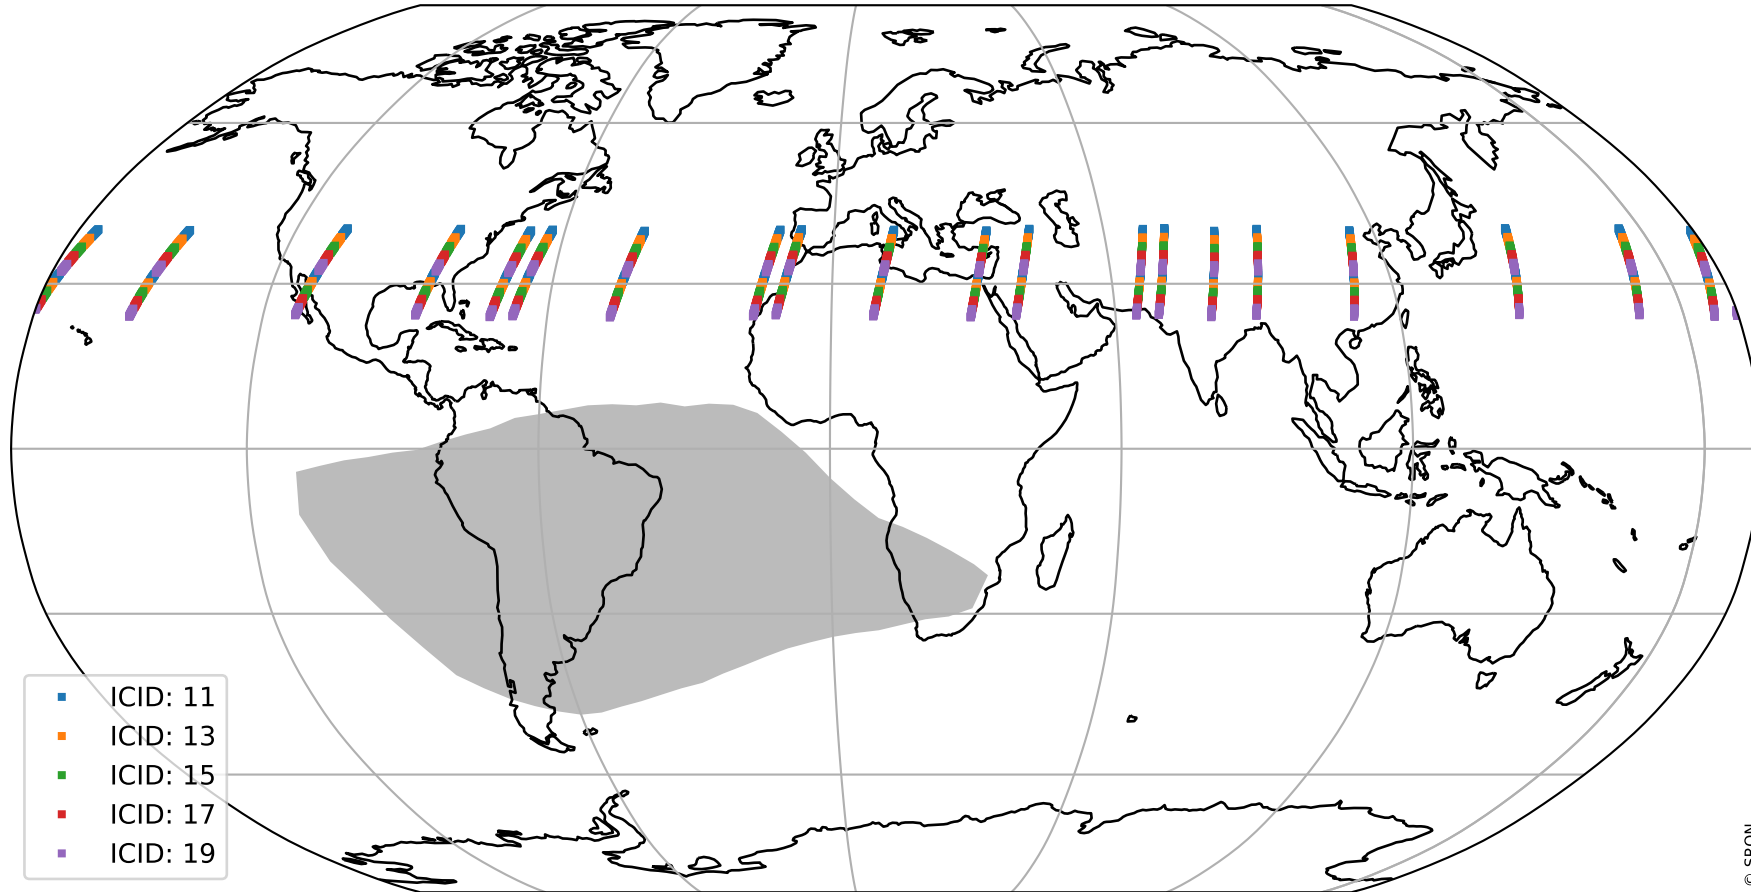

Tropomi SWIR offset (official)

orbits : 20 in [21442, 21487]
coverage : 2021-12-02 / 2021-12-05
median : 0.52596 V
spread : 0.035913 V
created : 2023-08-21T15:08:20

value detector map

Tropomi SWIR offset (official)

orbits : 20 in [21442, 21487]
coverage : 2021-12-02 / 2021-12-05
median : 28.099 μV
spread : 14.375 μV
created : 2023-08-21T15:08:20

Tropomi SWIR offset (official)

value compared with SWIR offset CKD

orbits : 20 in [21442, 21487]
coverage : 2021-12-02 / 2021-12-05
median : -0.050689 mV
spread : 0.40218 mV
created : 2023-08-21T15:08:21

Tropomi SWIR offset (official) ground-tracks of Sentinel-5P

orbits : 20 in [21442, 21487]
coverage : 2021-12-02 / 2021-12-05
created : 2023-08-21T15:08:21

Tropomi SWIR offset (official)

orbits : [2827, 21487]
coverage : 2018-04-30 / 2021-12-05
created : 2023-08-21T15:08:22