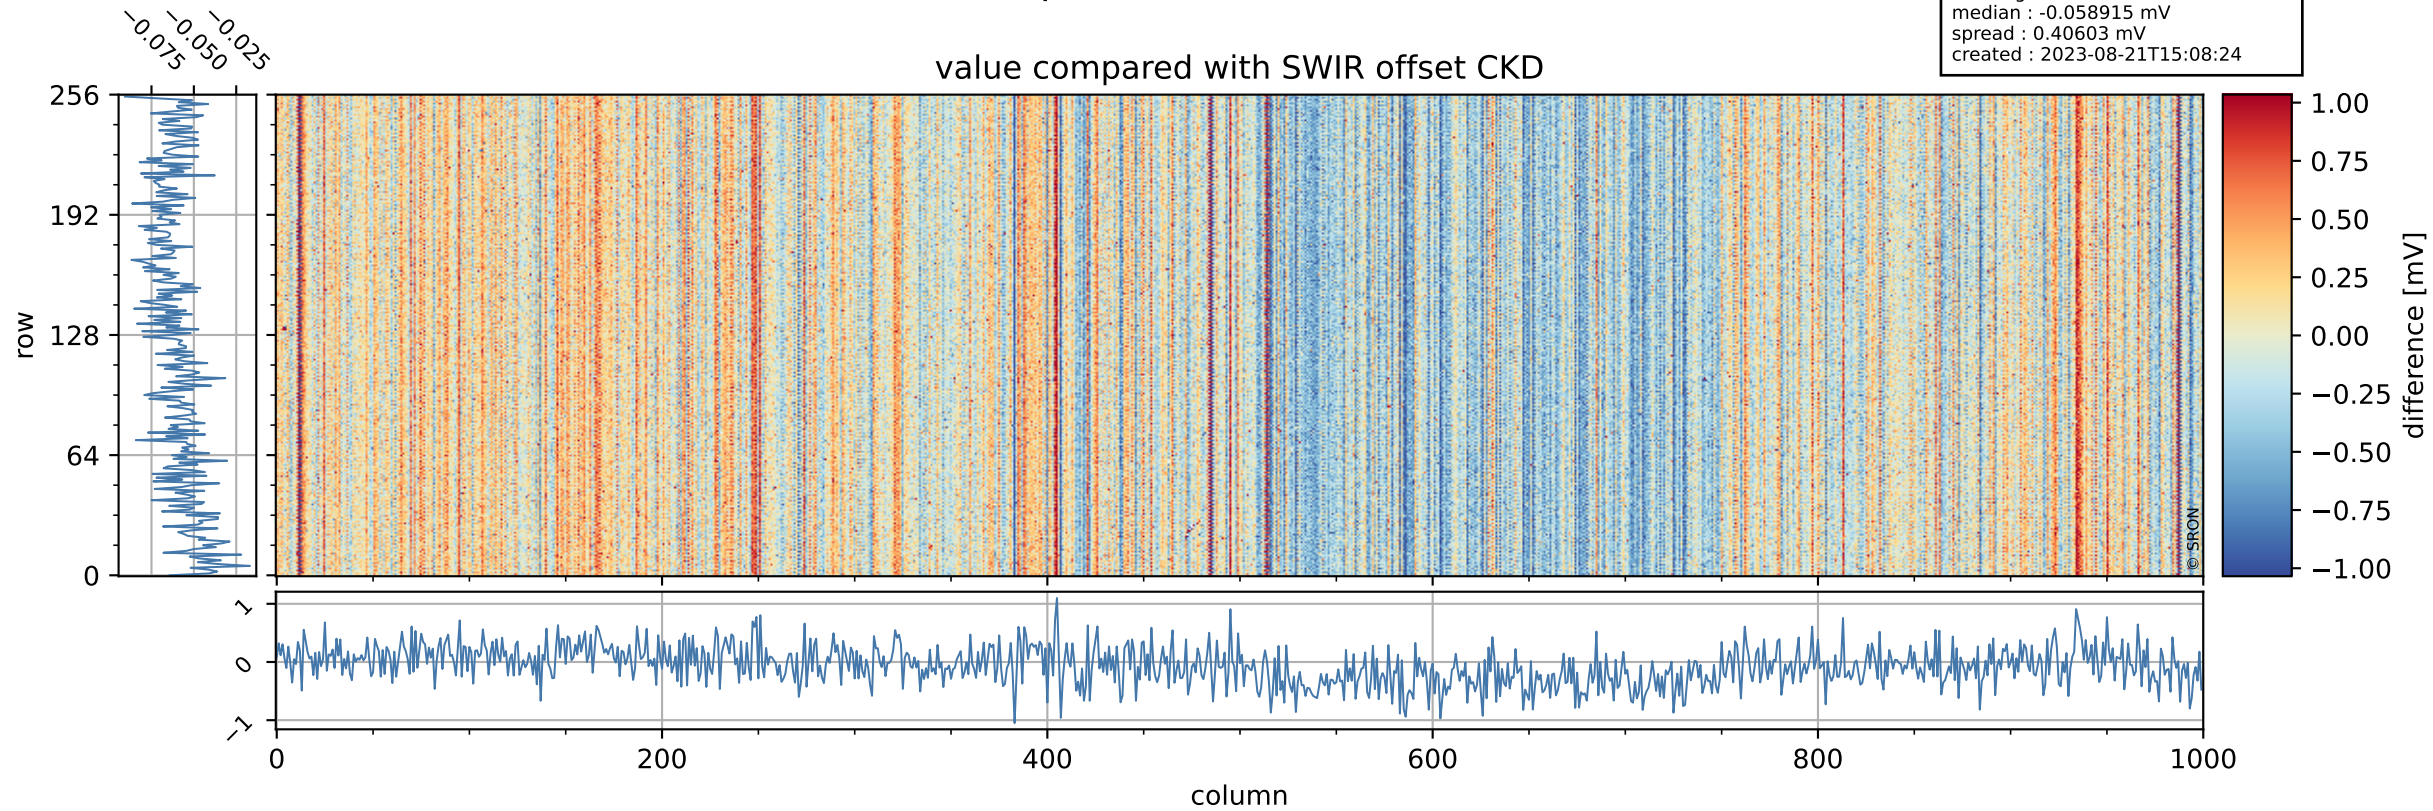

## value detector map

# Tropomi SWIR offset (official)

orbits : 19 in [21457, 21502]  
coverage : 2021-12-03 / 2021-12-07  
median : 28.39  $\mu\text{V}$   
spread : 14.486  $\mu\text{V}$   
created : 2023-08-21T15:08:23

# Tropomi SWIR offset (official)

value compared with SWIR offset CKD

orbits : 19 in [21457, 21502]  
coverage : 2021-12-03 / 2021-12-07  
median : -0.058915 mV  
spread : 0.40603 mV  
created : 2023-08-21T15:08:24

# Tropomi SWIR offset (official) ground-tracks of Sentinel-5P

orbits : 19 in [21457, 21502]  
coverage : 2021-12-03 / 2021-12-07  
created : 2023-08-21T15:08:24