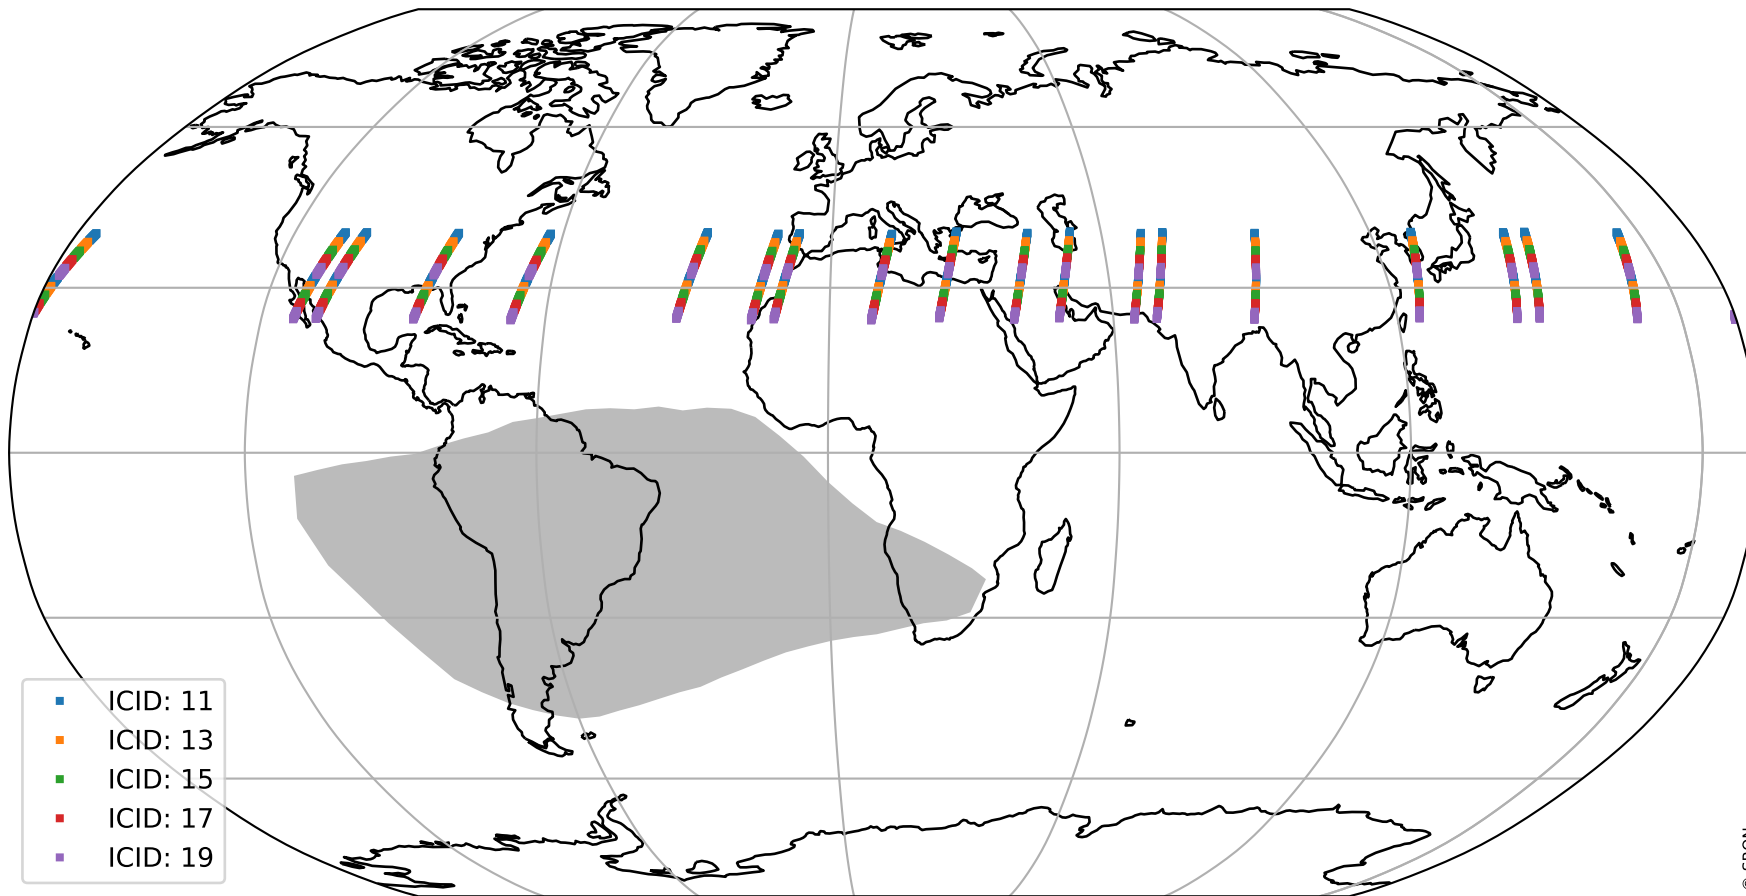

# Tropomi SWIR offset (official)

orbits : 19 in [21457, 21502]  
coverage : 2021-12-03 / 2021-12-07  
median : 28.39  $\mu\text{V}$   
spread : 14.486  $\mu\text{V}$   
created : 2023-08-21T15:08:23

# Tropomi SWIR offset (official)

value compared with SWIR offset CKD

orbits : 19 in [21457, 21502]  
coverage : 2021-12-03 / 2021-12-07  
median : -0.058915 mV  
spread : 0.40603 mV  
created : 2023-08-21T15:08:24

# Tropomi SWIR offset (official) ground-tracks of Sentinel-5P

orbits : 19 in [21457, 21502]  
coverage : 2021-12-03 / 2021-12-07  
created : 2023-08-21T15:08:24

# Tropomi SWIR offset (official)

orbits : [2827, 21502]  
coverage : 2018-04-30 / 2021-12-07  
created : 2023-08-21T15:08:25