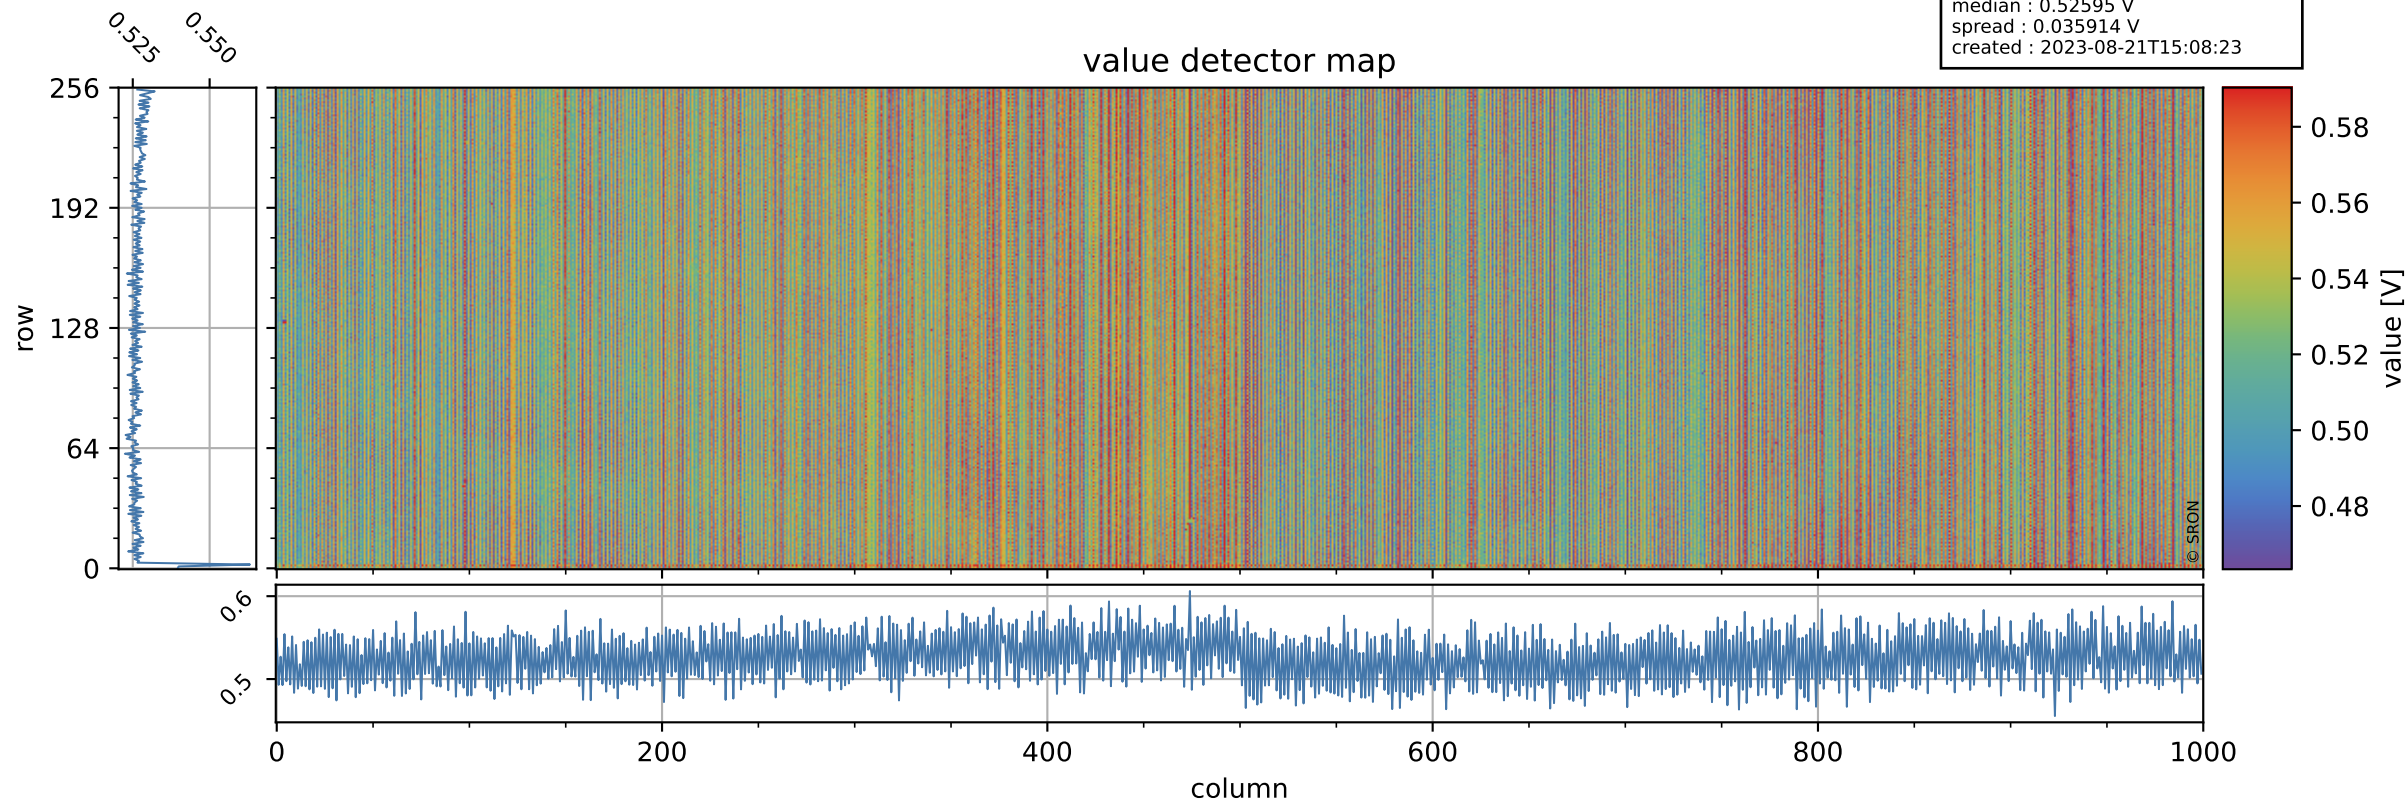

# Tropomi SWIR offset (official)

orbits : 19 in [21457, 21502]  
coverage : 2021-12-03 / 2021-12-07  
median : 0.52595 V  
spread : 0.035914 V  
created : 2023-08-21T15:08:23

## value detector map

# Tropomi SWIR offset (official)

orbits : 19 in [21457, 21502]  
coverage : 2021-12-03 / 2021-12-07  
median : 28.39  $\mu\text{V}$   
spread : 14.486  $\mu\text{V}$   
created : 2023-08-21T15:08:23

# Tropomi SWIR offset (official) ground-tracks of Sentinel-5P

orbits : 19 in [21457, 21502]  
coverage : 2021-12-03 / 2021-12-07  
created : 2023-08-21T15:08:24