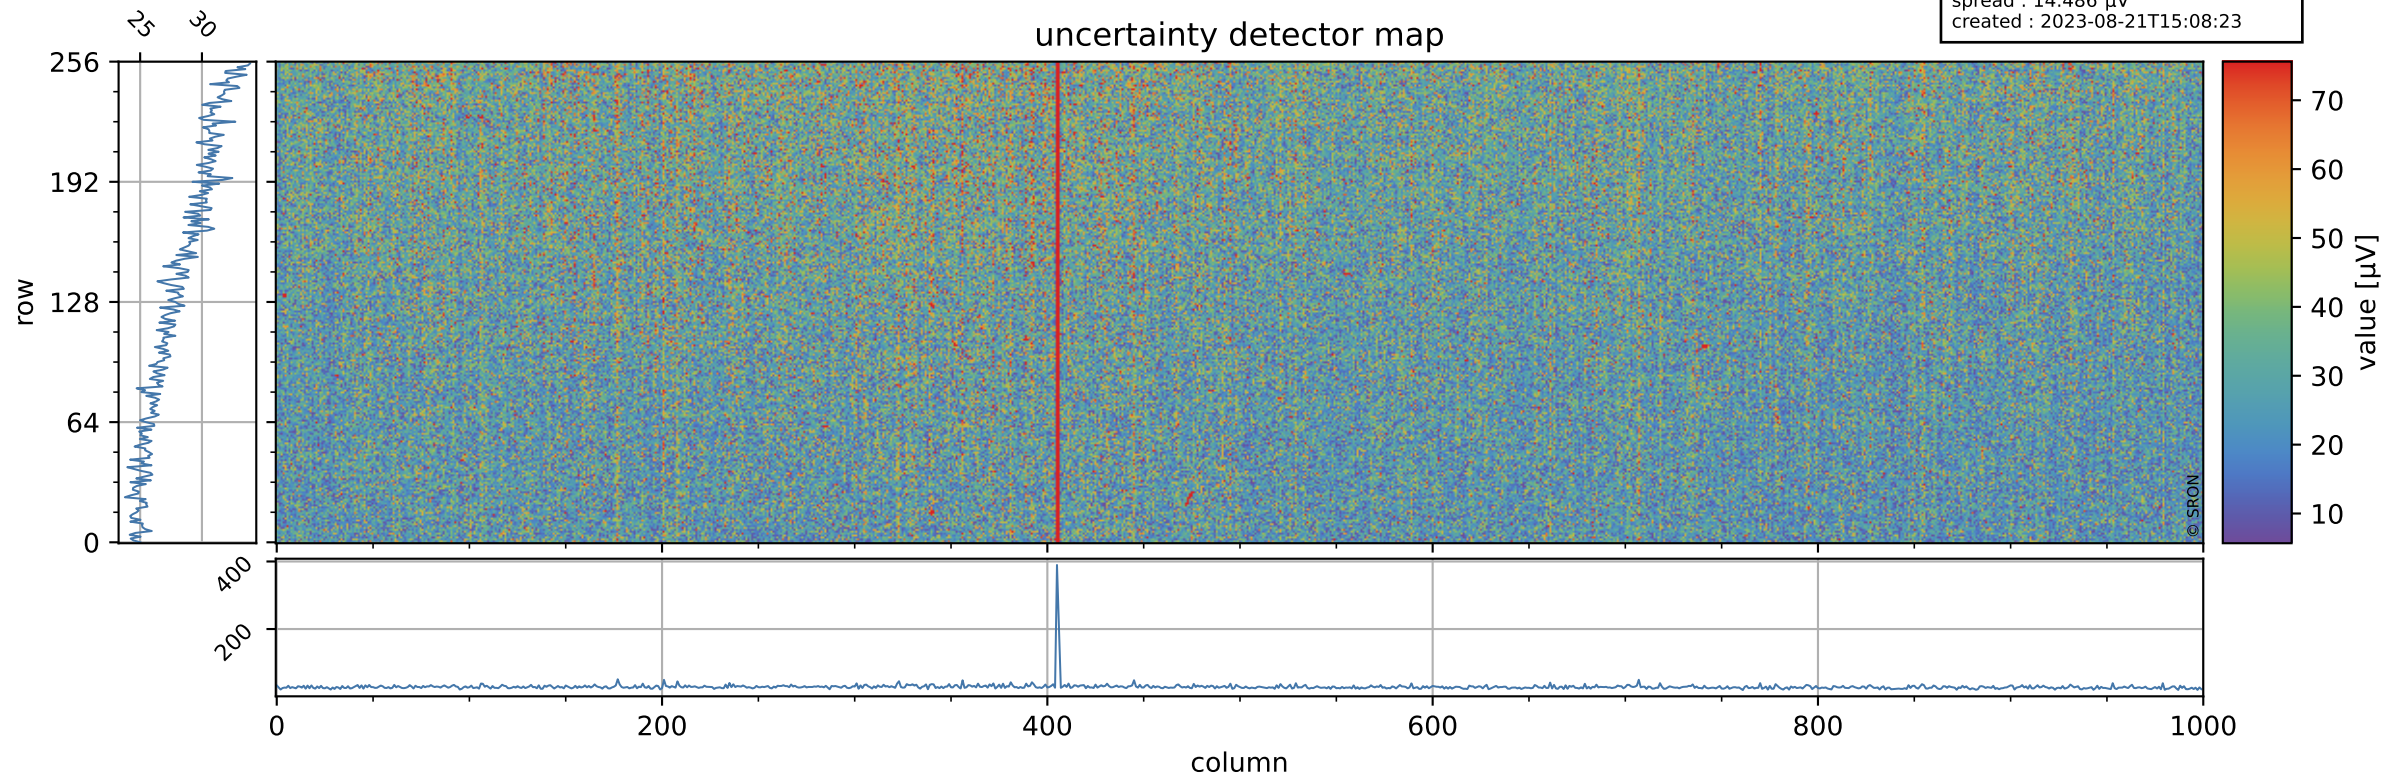

# Tropomi SWIR offset (official)

orbits : 19 in [21457, 21502]  
coverage : 2021-12-03 / 2021-12-07  
median : 0.52595 V  
spread : 0.035914 V  
created : 2023-08-21T15:08:23

## value detector map

# Tropomi SWIR offset (official)

orbits : 19 in [21457, 21502]  
coverage : 2021-12-03 / 2021-12-07  
median : 28.39  $\mu\text{V}$   
spread : 14.486  $\mu\text{V}$   
created : 2023-08-21T15:08:23

# Tropomi SWIR offset (official) ground-tracks of Sentinel-5P

orbits : 19 in [21457, 21502]  
coverage : 2021-12-03 / 2021-12-07  
created : 2023-08-21T15:08:24