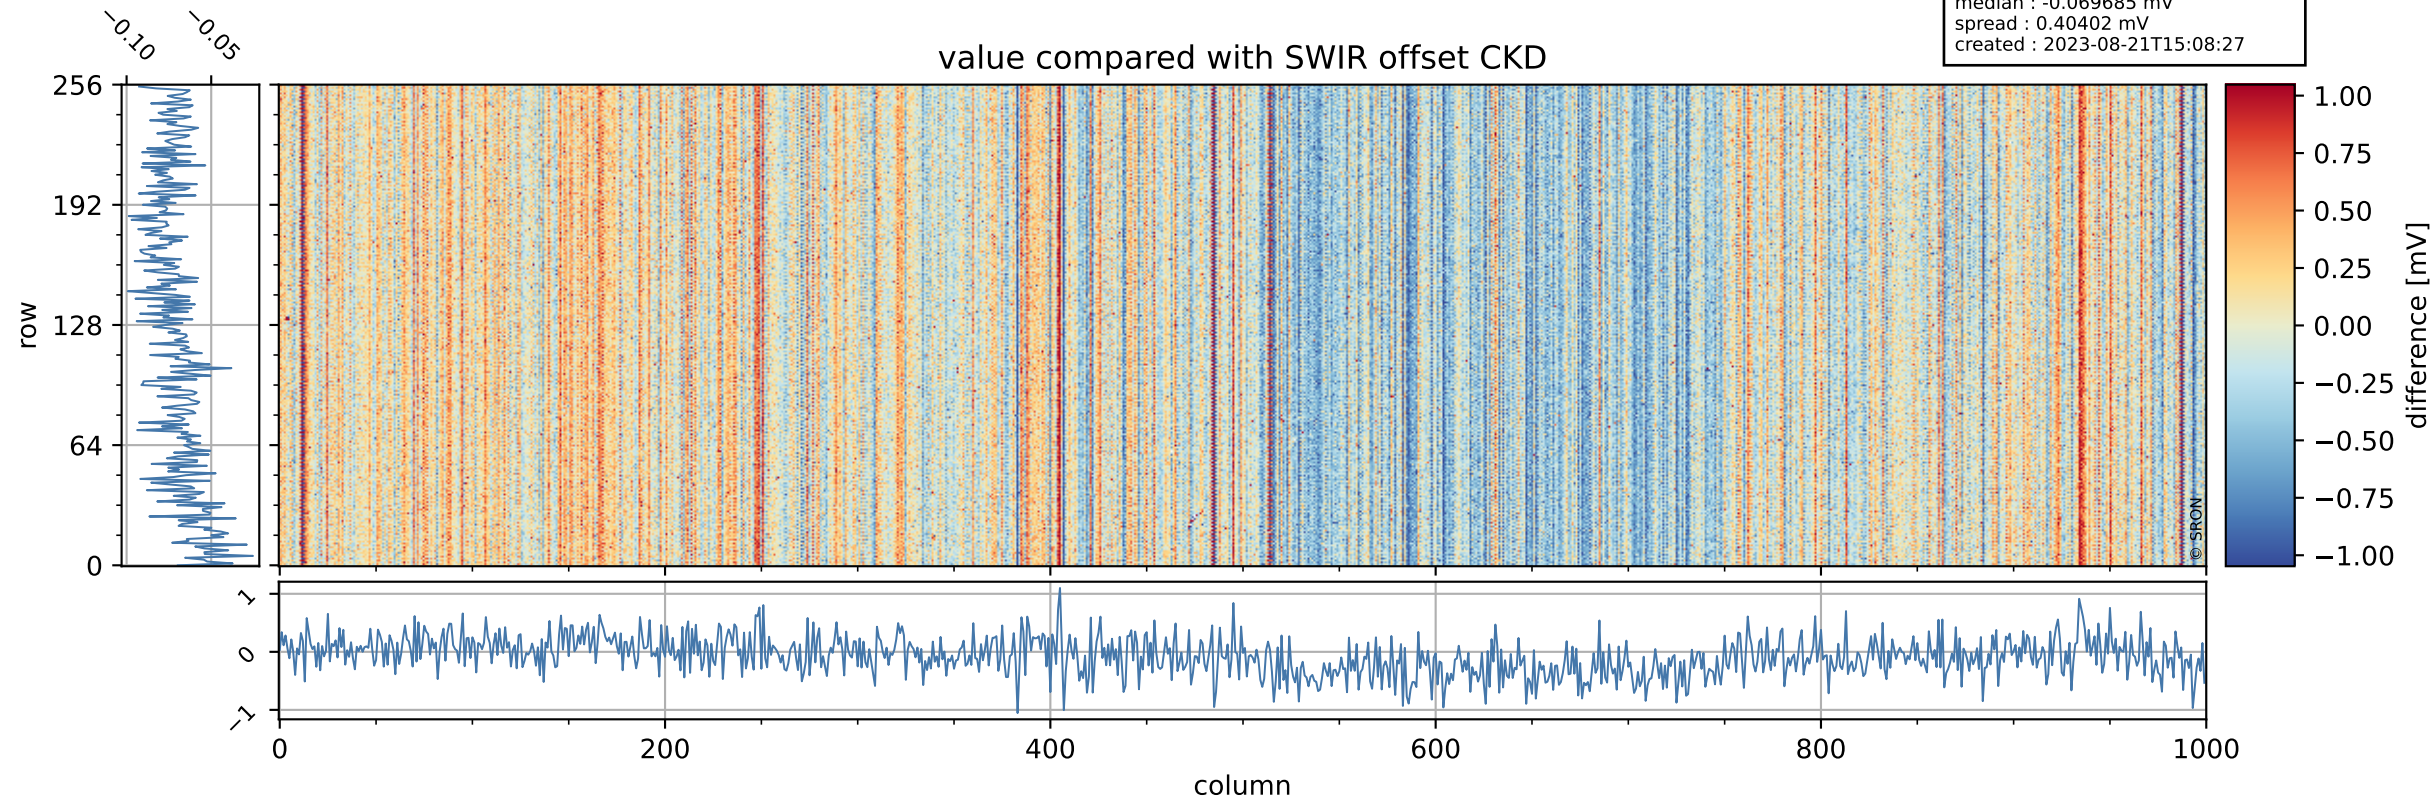

Tropomi SWIR offset (official)

orbits : 20 in [21472, 21517]
coverage : 2021-12-04 / 2021-12-07
median : 0.52595 V
spread : 0.035912 V
created : 2023-08-21T15:08:27

value detector map

Tropomi SWIR offset (official)

orbits : 20 in [21472, 21517]
coverage : 2021-12-04 / 2021-12-07
median : 27.532 μV
spread : 14.149 μV
created : 2023-08-21T15:08:27

Tropomi SWIR offset (official)

value compared with SWIR offset CKD

orbits : 20 in [21472, 21517]
coverage : 2021-12-04 / 2021-12-07
median : -0.069685 mV
spread : 0.40402 mV
created : 2023-08-21T15:08:27

Tropomi SWIR offset (official) ground-tracks of Sentinel-5P

orbits : 20 in [21472, 21517]
coverage : 2021-12-04 / 2021-12-07
created : 2023-08-21T15:08:28

Tropomi SWIR offset (official)

orbits : [2827, 21517]
coverage : 2018-04-30 / 2021-12-07
created : 2023-08-21T15:08:29

trend of detector median & temperatures