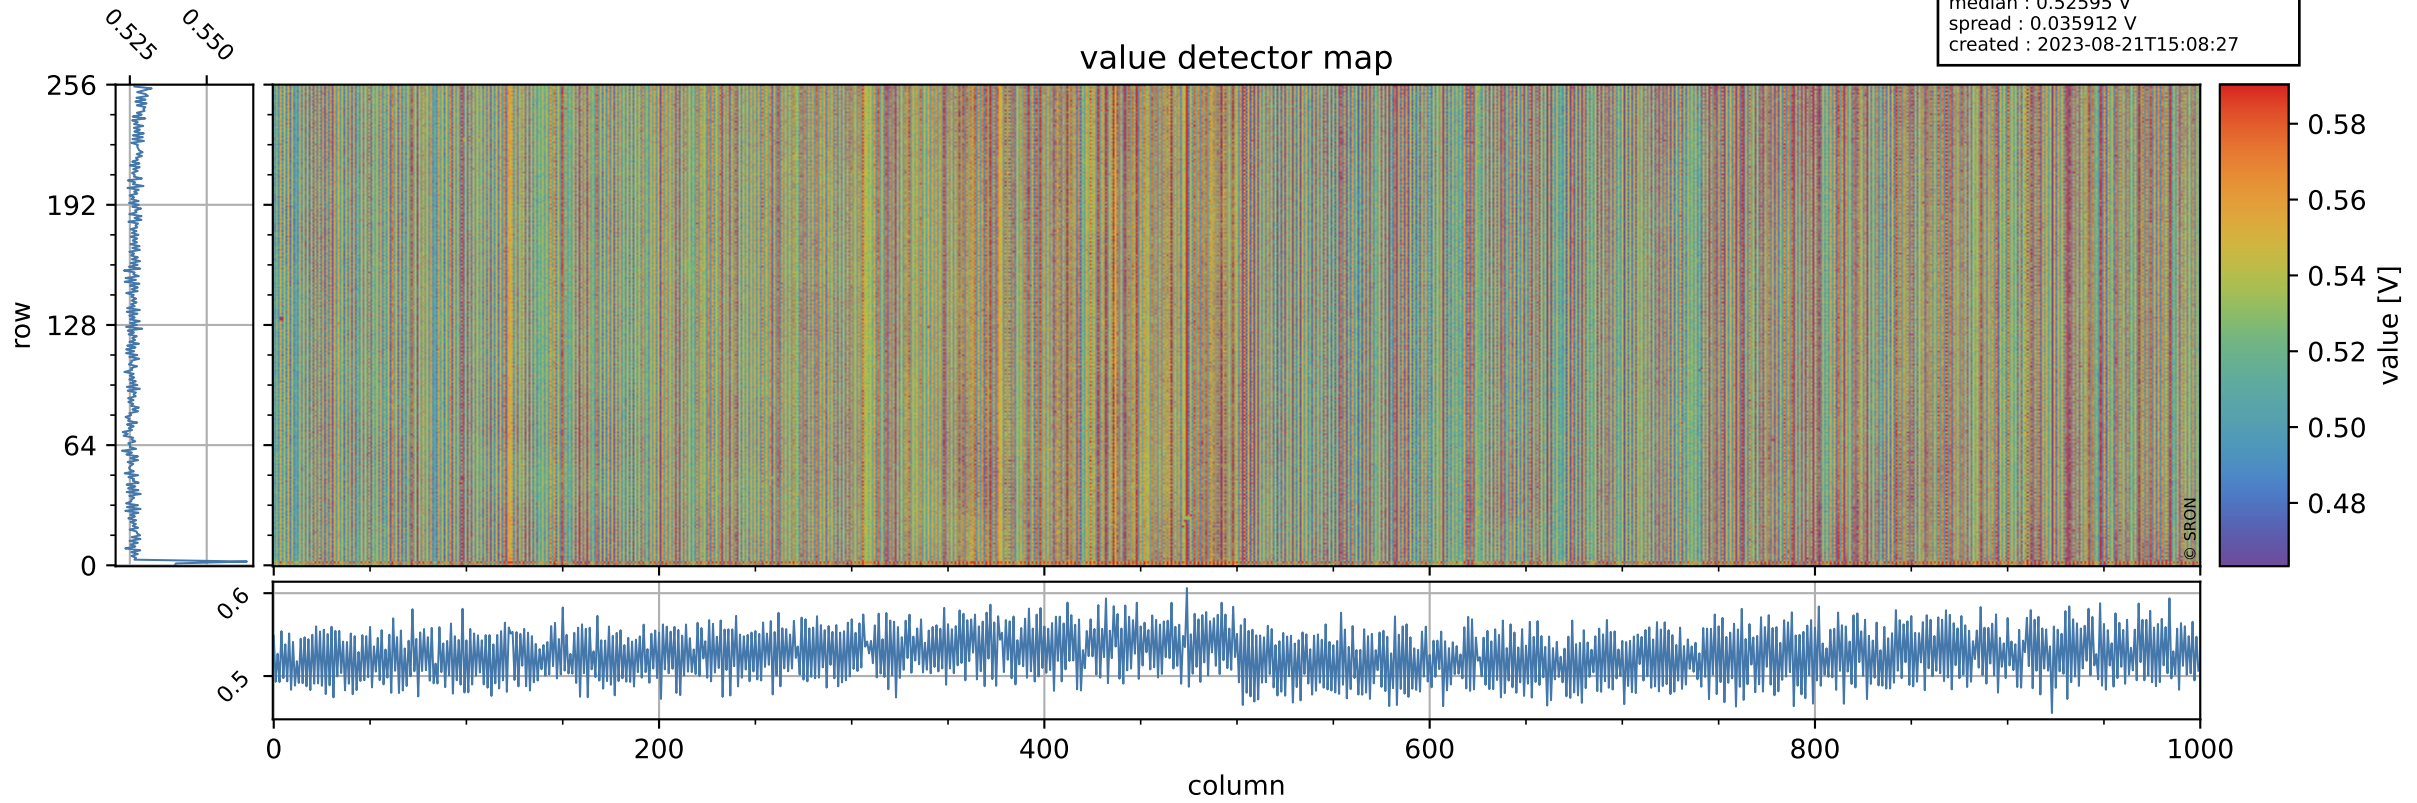

Tropomi SWIR offset (official)

orbits : 20 in [21472, 21517]
coverage : 2021-12-04 / 2021-12-07
median : 0.52595 V
spread : 0.035912 V
created : 2023-08-21T15:08:27

value detector map

Tropomi SWIR offset (official)

orbits : 20 in [21472, 21517]
coverage : 2021-12-04 / 2021-12-07
median : 27.532 μV
spread : 14.149 μV
created : 2023-08-21T15:08:27

Tropomi SWIR offset (official)

value compared with SWIR offset CKD

orbits : 20 in [21472, 21517]
coverage : 2021-12-04 / 2021-12-07
median : -0.069685 mV
spread : 0.40402 mV
created : 2023-08-21T15:08:27

Tropomi SWIR offset (official) ground-tracks of Sentinel-5P

orbits : 20 in [21472, 21517]
coverage : 2021-12-04 / 2021-12-07
created : 2023-08-21T15:08:28

Tropomi SWIR offset (official)

orbits : [2827, 21517]
coverage : 2018-04-30 / 2021-12-07
created : 2023-08-21T15:08:29

trend of detector median & temperatures