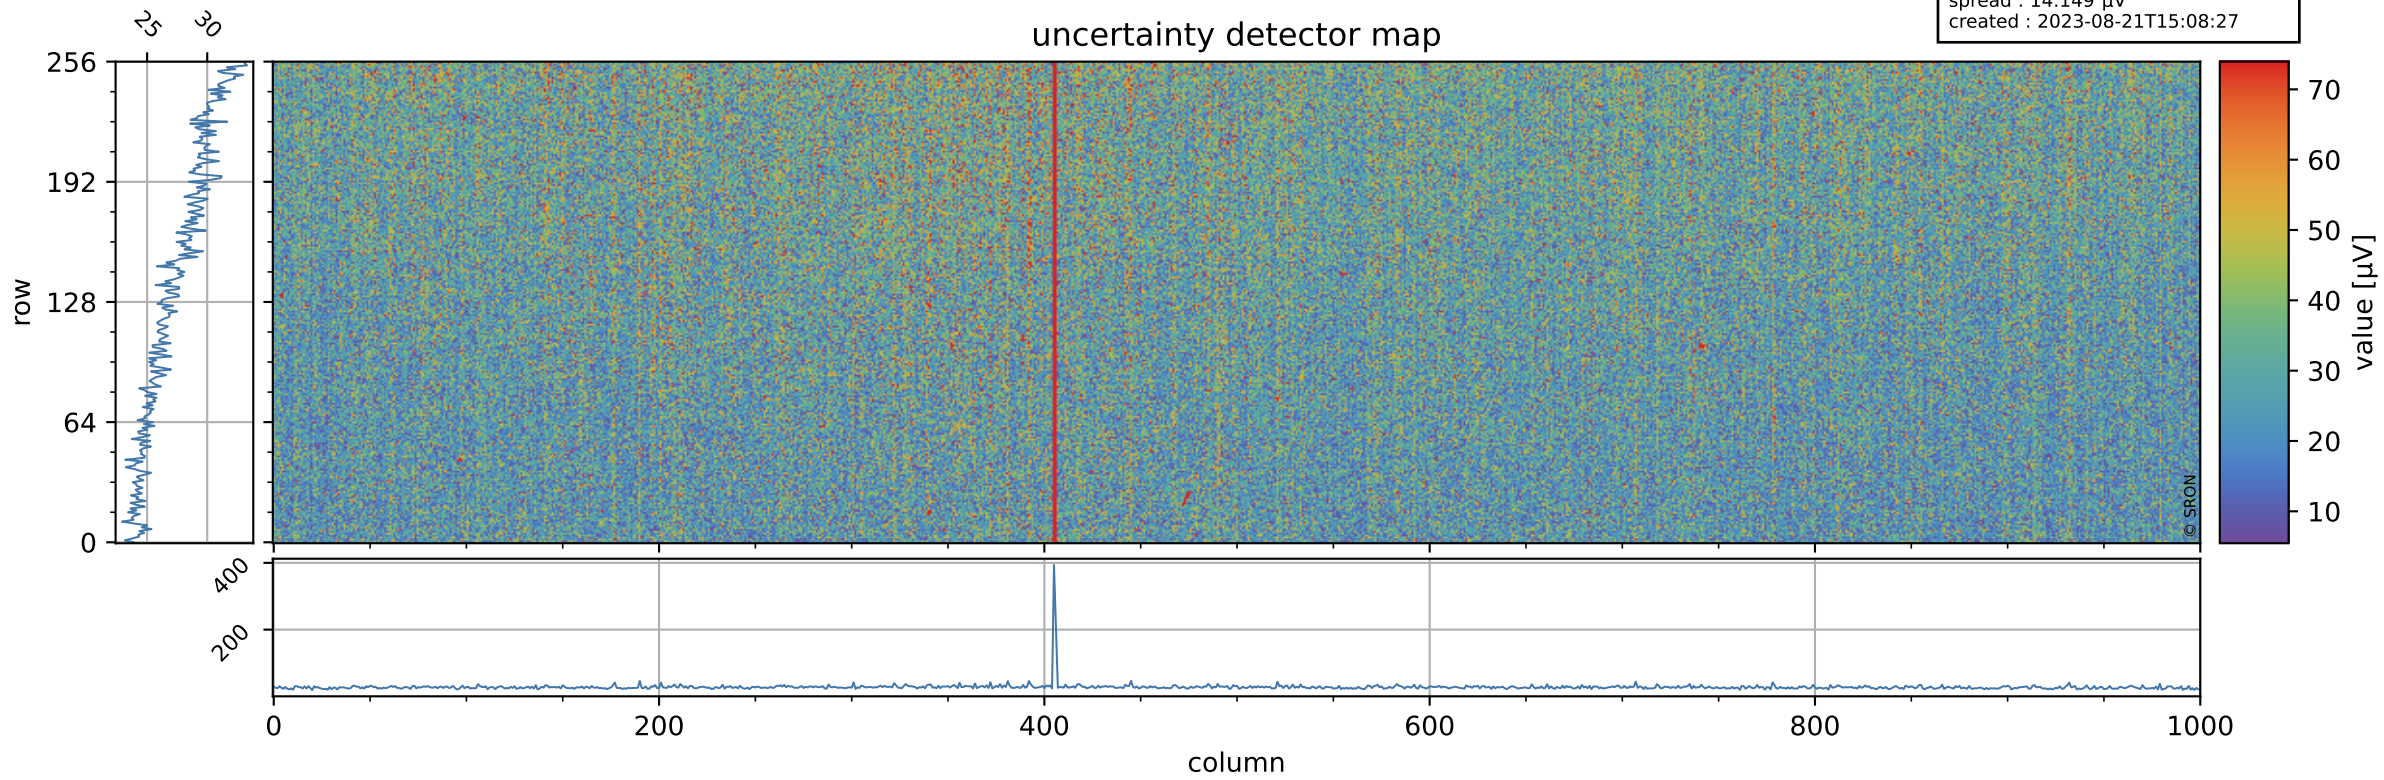

Tropomi SWIR offset (official)

orbits : 20 in [21472, 21517]
coverage : 2021-12-04 / 2021-12-07
median : 0.52595 V
spread : 0.035912 V
created : 2023-08-21T15:08:27

value detector map

Tropomi SWIR offset (official)

orbits : 20 in [21472, 21517]
coverage : 2021-12-04 / 2021-12-07
median : 27.532 μV
spread : 14.149 μV
created : 2023-08-21T15:08:27

Tropomi SWIR offset (official)

value compared with SWIR offset CKD

orbits : 20 in [21472, 21517]
coverage : 2021-12-04 / 2021-12-07
median : -0.069685 mV
spread : 0.40402 mV
created : 2023-08-21T15:08:27

Tropomi SWIR offset (official) ground-tracks of Sentinel-5P

orbits : 20 in [21472, 21517]
coverage : 2021-12-04 / 2021-12-07
created : 2023-08-21T15:08:28

Tropomi SWIR offset (official)

orbits : [2827, 21517]
coverage : 2018-04-30 / 2021-12-07
created : 2023-08-21T15:08:29

trend of detector median & temperatures