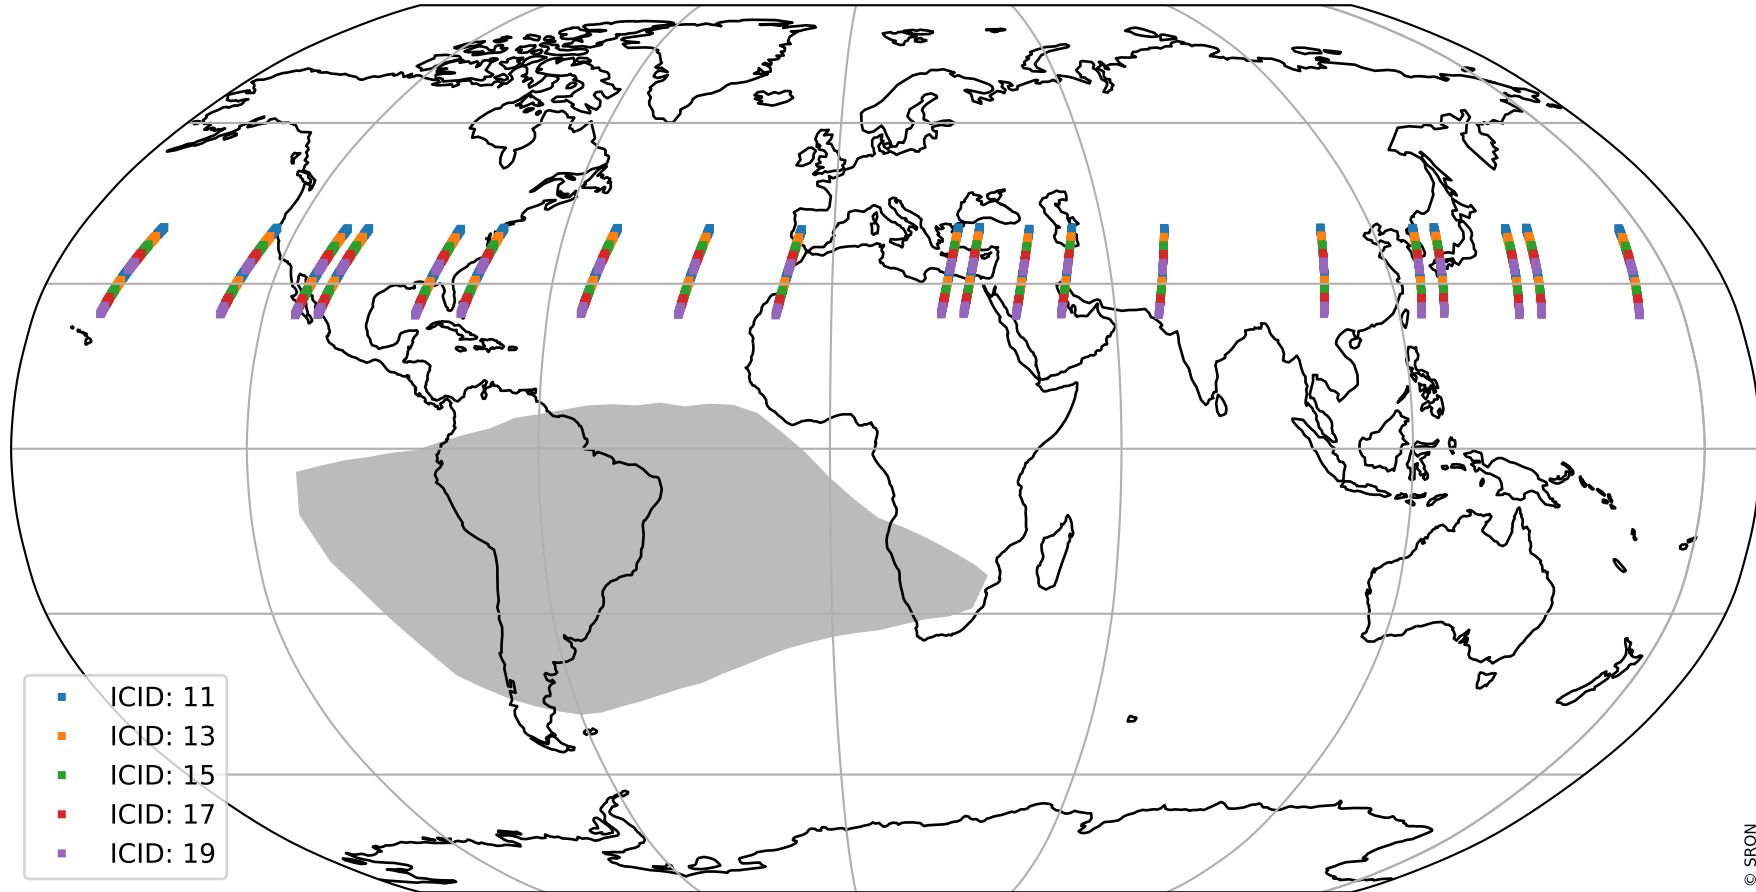

Tropomi SWIR offset (official)

orbits : 20 in [21472, 21517]
coverage : 2021-12-04 / 2021-12-07
median : 0.52595 V
spread : 0.035912 V
created : 2023-08-21T15:08:27

value detector map

Tropomi SWIR offset (official)

orbits : 20 in [21472, 21517]
coverage : 2021-12-04 / 2021-12-07
median : 27.532 μV
spread : 14.149 μV
created : 2023-08-21T15:08:27

Tropomi SWIR offset (official)

value compared with SWIR offset CKD

orbits : 20 in [21472, 21517]
coverage : 2021-12-04 / 2021-12-07
median : -0.069685 mV
spread : 0.40402 mV
created : 2023-08-21T15:08:27

Tropomi SWIR offset (official) ground-tracks of Sentinel-5P

orbits : 20 in [21472, 21517]
coverage : 2021-12-04 / 2021-12-07
created : 2023-08-21T15:08:28

Tropomi SWIR offset (official)

orbits : [2827, 21517]
coverage : 2018-04-30 / 2021-12-07
created : 2023-08-21T15:08:29

trend of detector median & temperatures