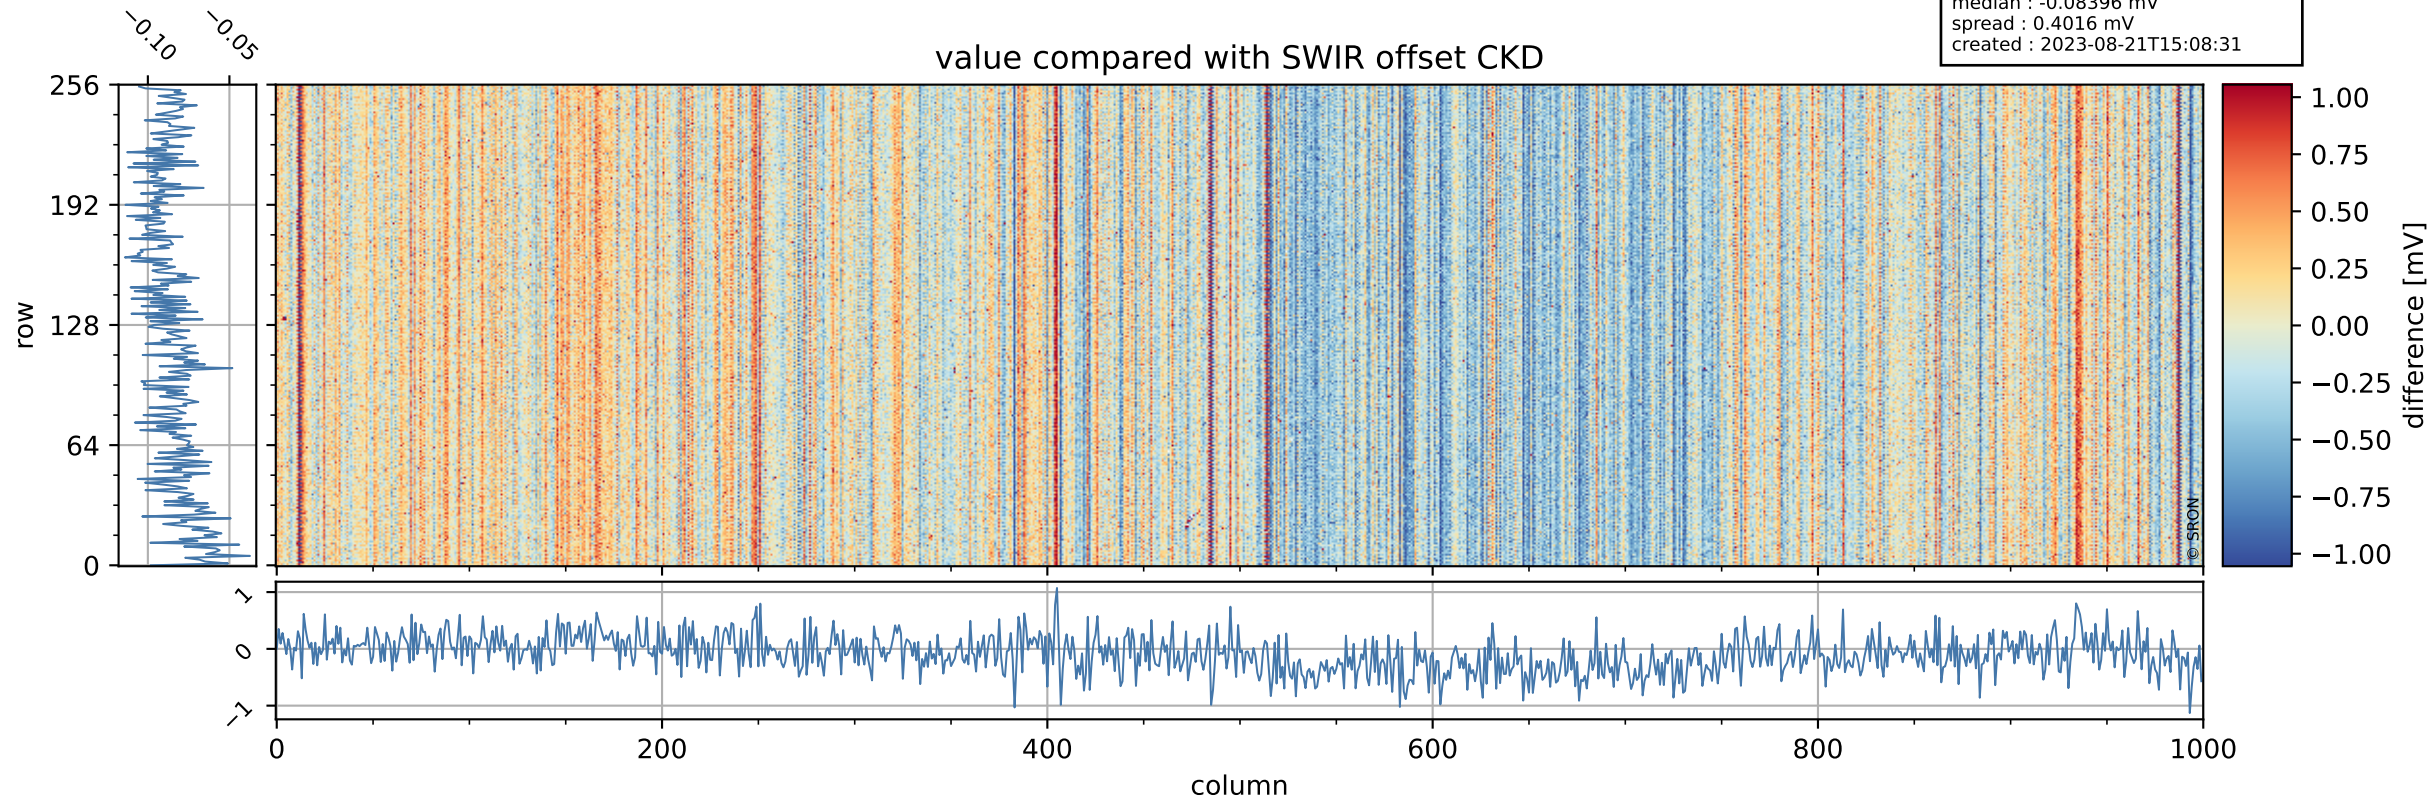

Tropomi SWIR offset (official)

orbits : 19 in [21487, 21532]
coverage : 2021-12-06 / 2021-12-09
median : 0.52593 V
spread : 0.035913 V
created : 2023-08-21T15:08:30

value detector map

Tropomi SWIR offset (official)

orbits : 19 in [21487, 21532]
coverage : 2021-12-06 / 2021-12-09
median : 27.323 μV
spread : 13.981 μV
created : 2023-08-21T15:08:30

Tropomi SWIR offset (official)

value compared with SWIR offset CKD

orbits : 19 in [21487, 21532]
coverage : 2021-12-06 / 2021-12-09
median : -0.08396 mV
spread : 0.4016 mV
created : 2023-08-21T15:08:31

Tropomi SWIR offset (official) ground-tracks of Sentinel-5P

orbits : 19 in [21487, 21532]
coverage : 2021-12-06 / 2021-12-09
created : 2023-08-21T15:08:31

Tropomi SWIR offset (official)

orbits : [2827, 21532]
coverage : 2018-04-30 / 2021-12-09
created : 2023-08-21T15:08:32

trend of detector median & temperatures