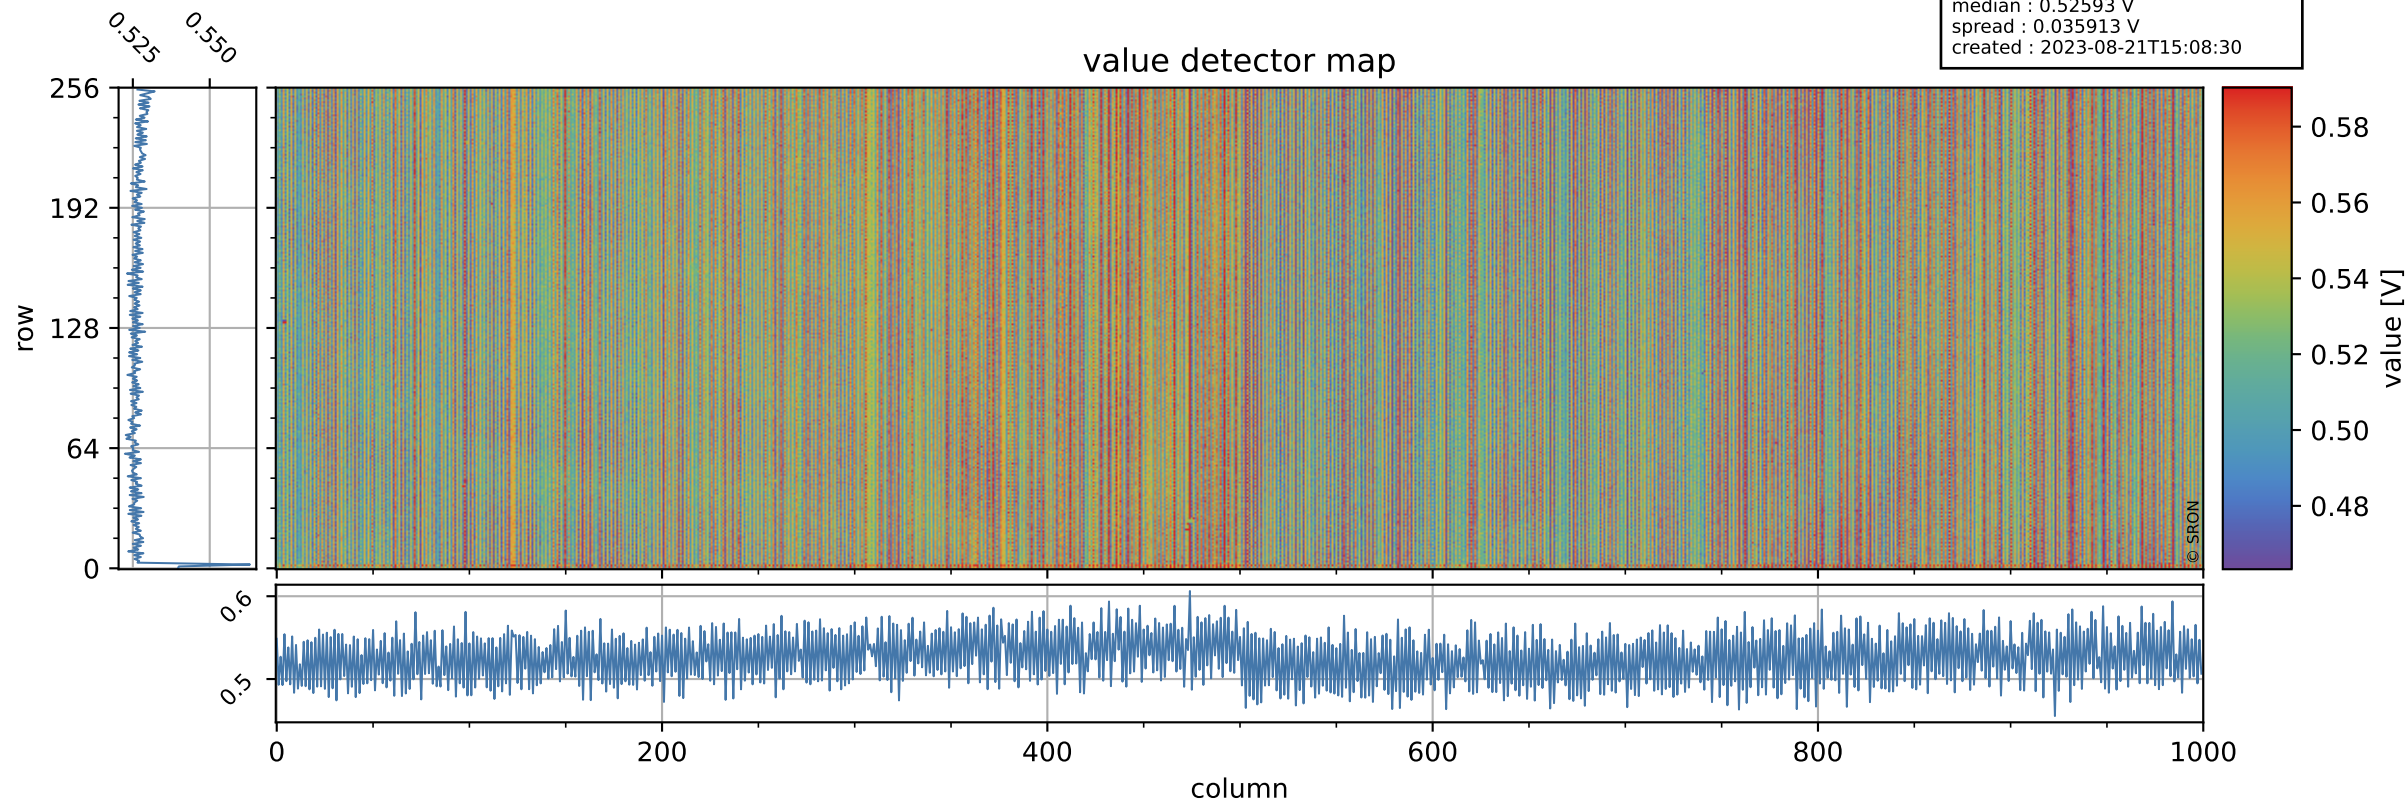

Tropomi SWIR offset (official)

orbits : 19 in [21487, 21532]
coverage : 2021-12-06 / 2021-12-09
median : 0.52593 V
spread : 0.035913 V
created : 2023-08-21T15:08:30

value detector map

Tropomi SWIR offset (official)

orbits : 19 in [21487, 21532]
coverage : 2021-12-06 / 2021-12-09
median : 27.323 μV
spread : 13.981 μV
created : 2023-08-21T15:08:30

Tropomi SWIR offset (official)

value compared with SWIR offset CKD

orbits : 19 in [21487, 21532]
coverage : 2021-12-06 / 2021-12-09
median : -0.08396 mV
spread : 0.4016 mV
created : 2023-08-21T15:08:31

Tropomi SWIR offset (official) ground-tracks of Sentinel-5P

orbits : 19 in [21487, 21532]
coverage : 2021-12-06 / 2021-12-09
created : 2023-08-21T15:08:31

Tropomi SWIR offset (official)

orbits : [2827, 21532]
coverage : 2018-04-30 / 2021-12-09
created : 2023-08-21T15:08:32

trend of detector median & temperatures