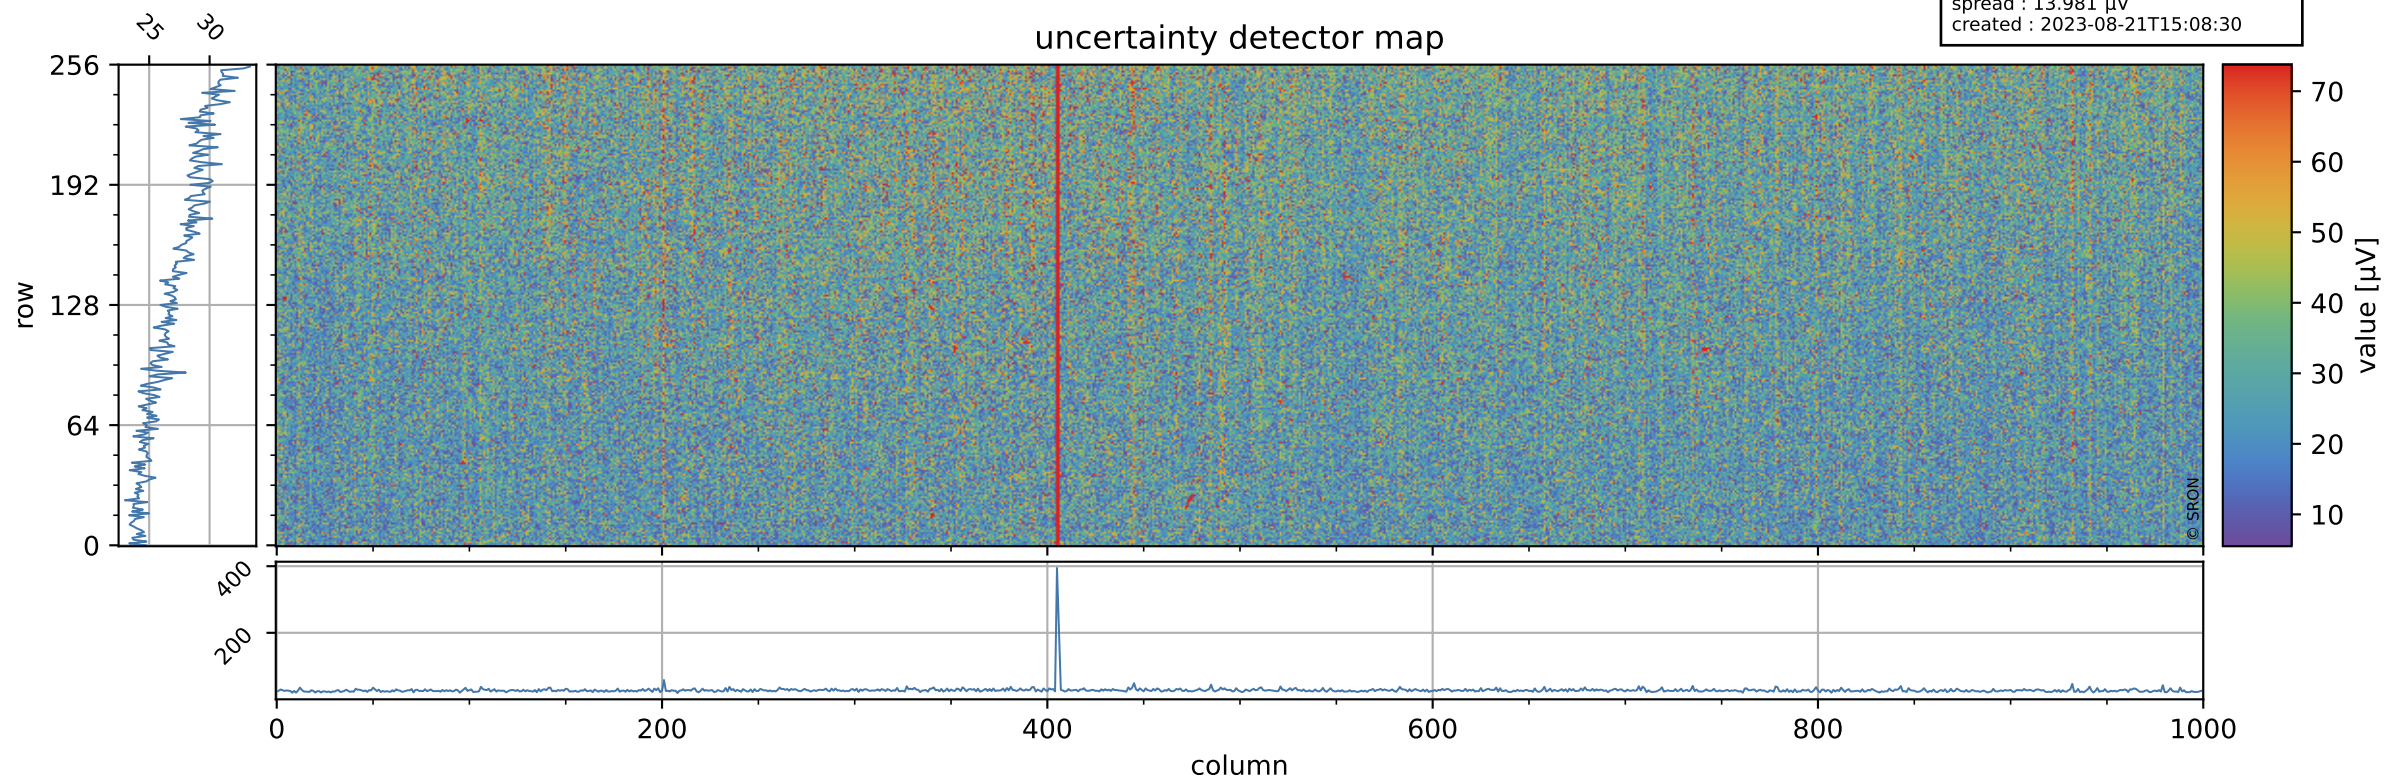

Tropomi SWIR offset (official)

orbits : 19 in [21487, 21532]
coverage : 2021-12-06 / 2021-12-09
median : 0.52593 V
spread : 0.035913 V
created : 2023-08-21T15:08:30

value detector map

Tropomi SWIR offset (official)

orbits : 19 in [21487, 21532]
coverage : 2021-12-06 / 2021-12-09
median : 27.323 μV
spread : 13.981 μV
created : 2023-08-21T15:08:30

Tropomi SWIR offset (official)

value compared with SWIR offset CKD

orbits : 19 in [21487, 21532]
coverage : 2021-12-06 / 2021-12-09
median : -0.08396 mV
spread : 0.4016 mV
created : 2023-08-21T15:08:31

Tropomi SWIR offset (official) ground-tracks of Sentinel-5P

orbits : 19 in [21487, 21532]
coverage : 2021-12-06 / 2021-12-09
created : 2023-08-21T15:08:31

Tropomi SWIR offset (official)

orbits : [2827, 21532]
coverage : 2018-04-30 / 2021-12-09
created : 2023-08-21T15:08:32

trend of detector median & temperatures