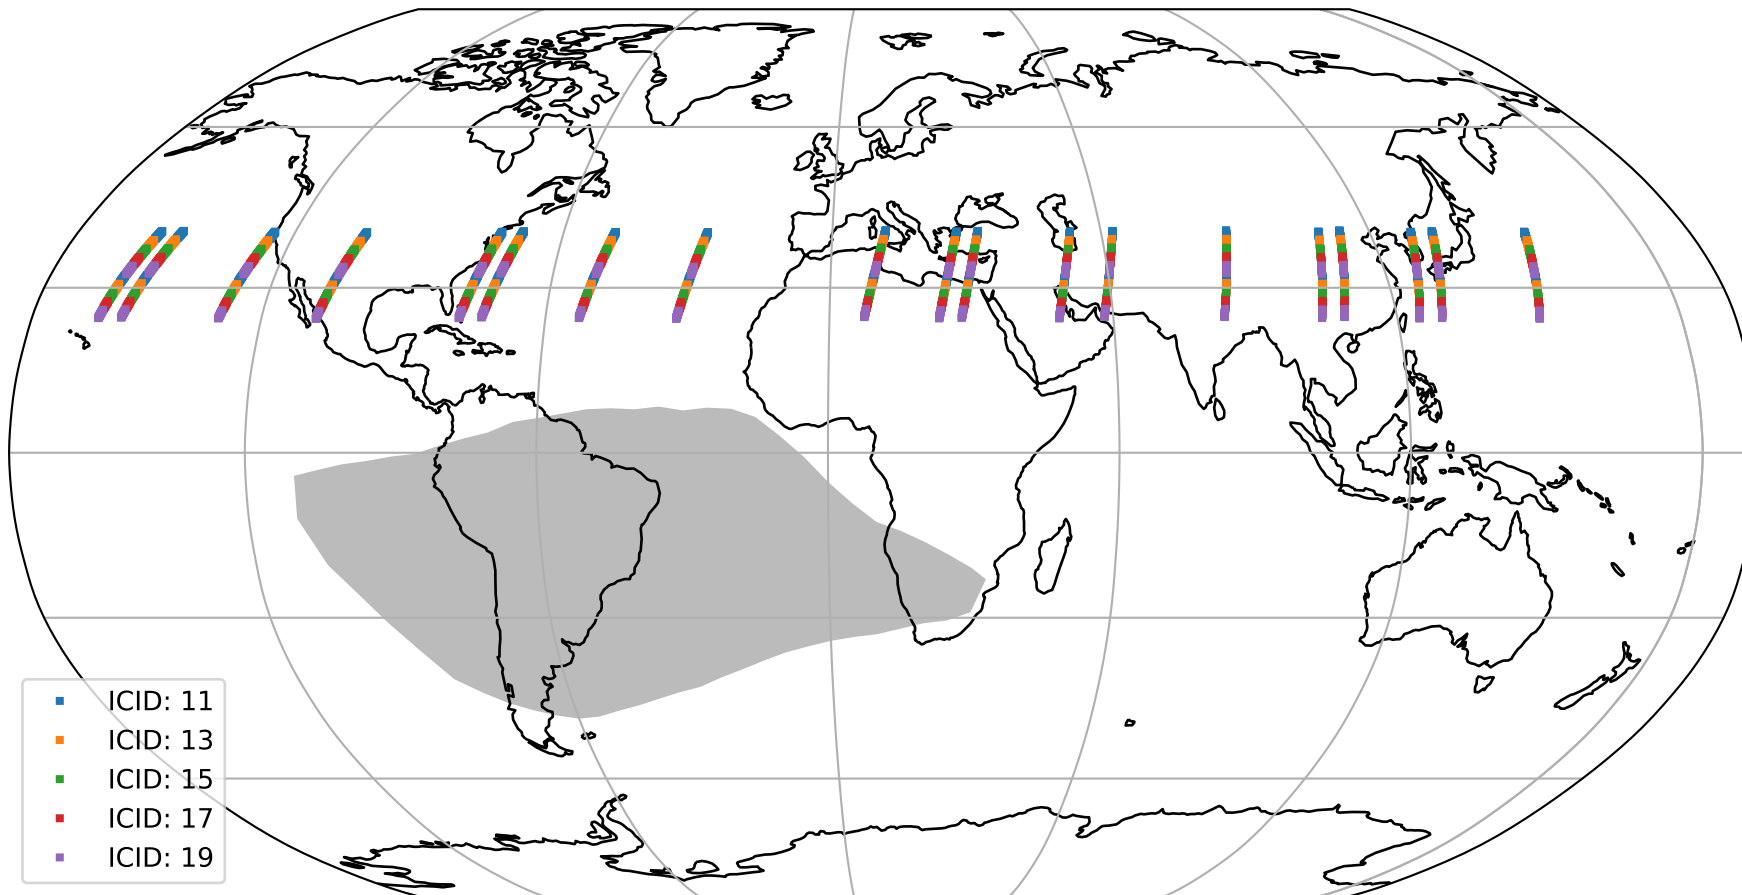

Tropomi SWIR offset (official)

orbits : 19 in [21487, 21532]
coverage : 2021-12-06 / 2021-12-09
median : 0.52593 V
spread : 0.035913 V
created : 2023-08-21T15:08:30

value detector map

Tropomi SWIR offset (official)

orbits : 19 in [21487, 21532]
coverage : 2021-12-06 / 2021-12-09
median : 27.323 μV
spread : 13.981 μV
created : 2023-08-21T15:08:30

Tropomi SWIR offset (official)

value compared with SWIR offset CKD

orbits : 19 in [21487, 21532]
coverage : 2021-12-06 / 2021-12-09
median : -0.08396 mV
spread : 0.4016 mV
created : 2023-08-21T15:08:31

Tropomi SWIR offset (official) ground-tracks of Sentinel-5P

orbits : 19 in [21487, 21532]
coverage : 2021-12-06 / 2021-12-09
created : 2023-08-21T15:08:31

Tropomi SWIR offset (official)

orbits : [2827, 21532]
coverage : 2018-04-30 / 2021-12-09
created : 2023-08-21T15:08:32