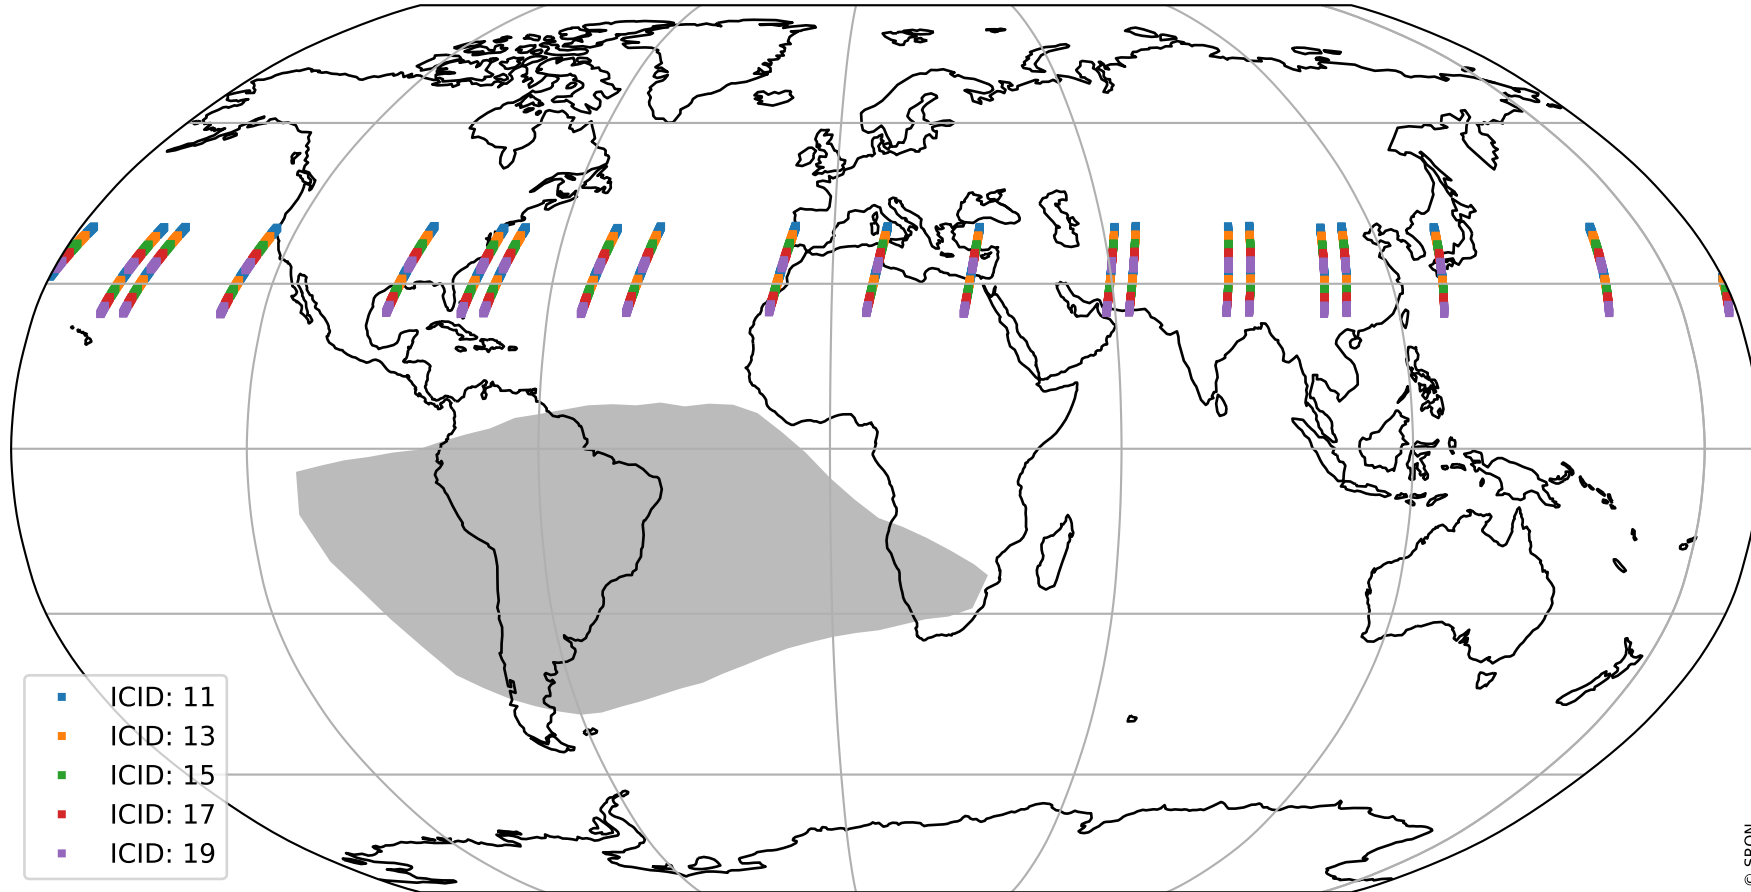

Tropomi SWIR offset (official)

orbits : 20 in [21502, 21547]
coverage : 2021-12-07 / 2021-12-10
median : 0.52592 V
spread : 0.035913 V
created : 2023-08-21T15:08:33

value detector map

Tropomi SWIR offset (official)

orbits : 20 in [21502, 21547]
coverage : 2021-12-07 / 2021-12-10
median : 27.332 μV
spread : 13.945 μV
created : 2023-08-21T15:08:34

Tropomi SWIR offset (official)

orbits : 20 in [21502, 21547]
coverage : 2021-12-07 / 2021-12-10
median : -0.09197 mV
spread : 0.39985 mV
created : 2023-08-21T15:08:34

value compared with SWIR offset CKD

Tropomi SWIR offset (official) ground-tracks of Sentinel-5P

orbits : 20 in [21502, 21547]
coverage : 2021-12-07 / 2021-12-10
created : 2023-08-21T15:08:35

Tropomi SWIR offset (official)

orbits : [2827, 21547]
coverage : 2018-04-30 / 2021-12-10
created : 2023-08-21T15:08:35

trend of detector median & temperatures