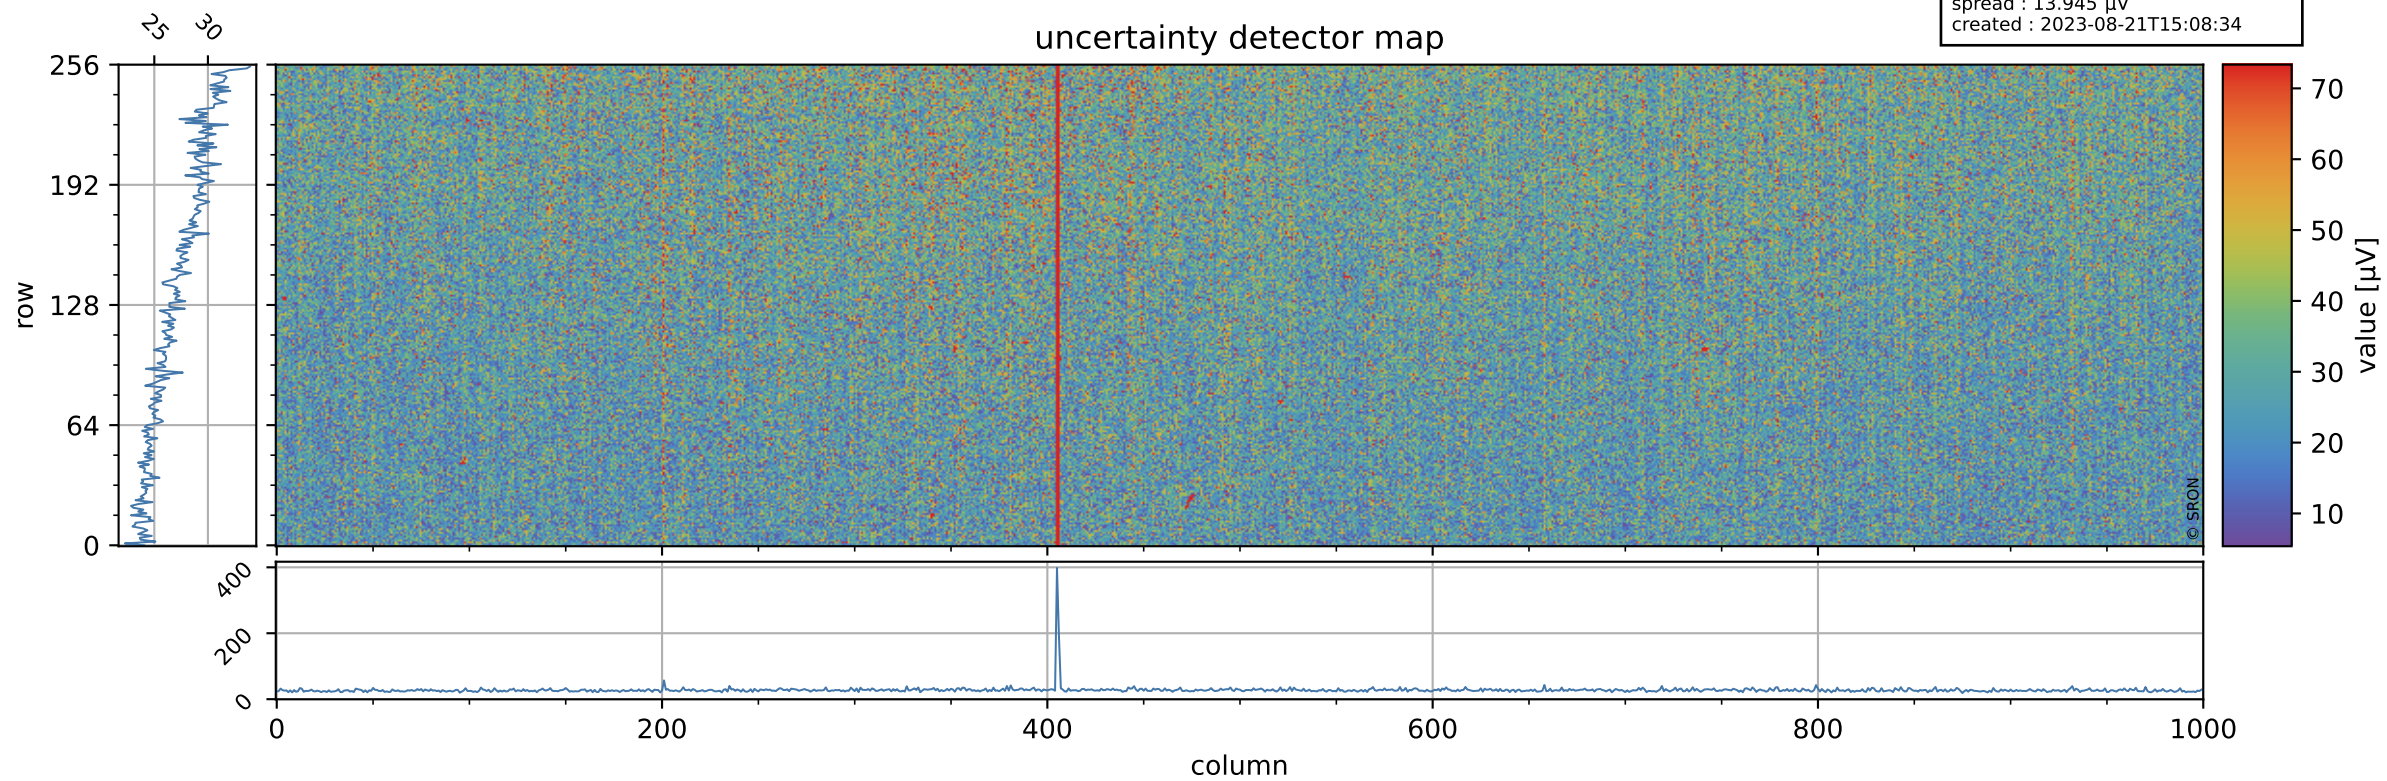

Tropomi SWIR offset (official)

orbits : 20 in [21502, 21547]
coverage : 2021-12-07 / 2021-12-10
median : 0.52592 V
spread : 0.035913 V
created : 2023-08-21T15:08:33

value detector map

Tropomi SWIR offset (official)

orbits : 20 in [21502, 21547]
coverage : 2021-12-07 / 2021-12-10
median : 27.332 μV
spread : 13.945 μV
created : 2023-08-21T15:08:34

Tropomi SWIR offset (official)

orbits : 20 in [21502, 21547]
coverage : 2021-12-07 / 2021-12-10
median : -0.09197 mV
spread : 0.39985 mV
created : 2023-08-21T15:08:34

value compared with SWIR offset CKD

Tropomi SWIR offset (official) ground-tracks of Sentinel-5P

orbits : 20 in [21502, 21547]
coverage : 2021-12-07 / 2021-12-10
created : 2023-08-21T15:08:35

Tropomi SWIR offset (official)

orbits : [2827, 21547]
coverage : 2018-04-30 / 2021-12-10
created : 2023-08-21T15:08:35

trend of detector median & temperatures