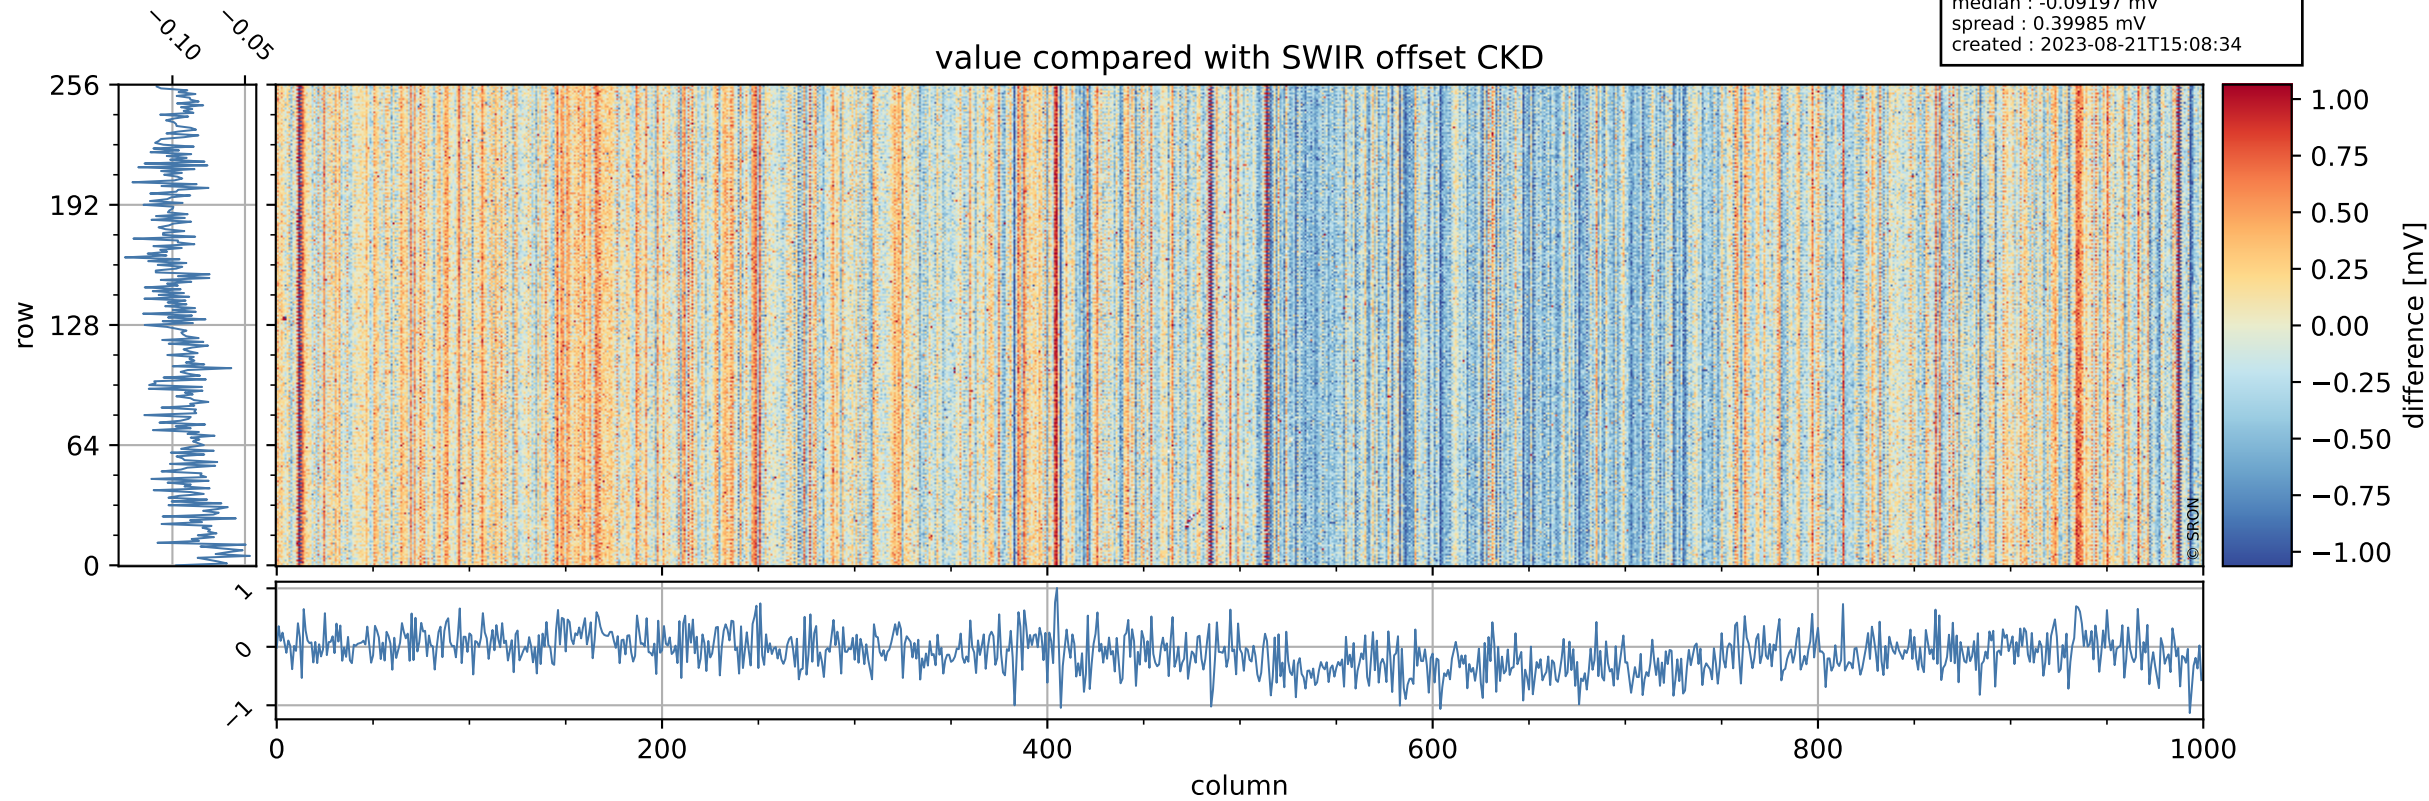

Tropomi SWIR offset (official)

orbits : 20 in [21502, 21547]
coverage : 2021-12-07 / 2021-12-10
median : 0.52592 V
spread : 0.035913 V
created : 2023-08-21T15:08:33

value detector map

Tropomi SWIR offset (official)

orbits : 20 in [21502, 21547]
coverage : 2021-12-07 / 2021-12-10
median : 27.332 μV
spread : 13.945 μV
created : 2023-08-21T15:08:34

Tropomi SWIR offset (official)

orbits : 20 in [21502, 21547]
coverage : 2021-12-07 / 2021-12-10
median : -0.09197 mV
spread : 0.39985 mV
created : 2023-08-21T15:08:34

value compared with SWIR offset CKD

Tropomi SWIR offset (official) ground-tracks of Sentinel-5P

orbits : 20 in [21502, 21547]
coverage : 2021-12-07 / 2021-12-10
created : 2023-08-21T15:08:35

Tropomi SWIR offset (official)

orbits : [2827, 21547]
coverage : 2018-04-30 / 2021-12-10
created : 2023-08-21T15:08:35

trend of detector median & temperatures