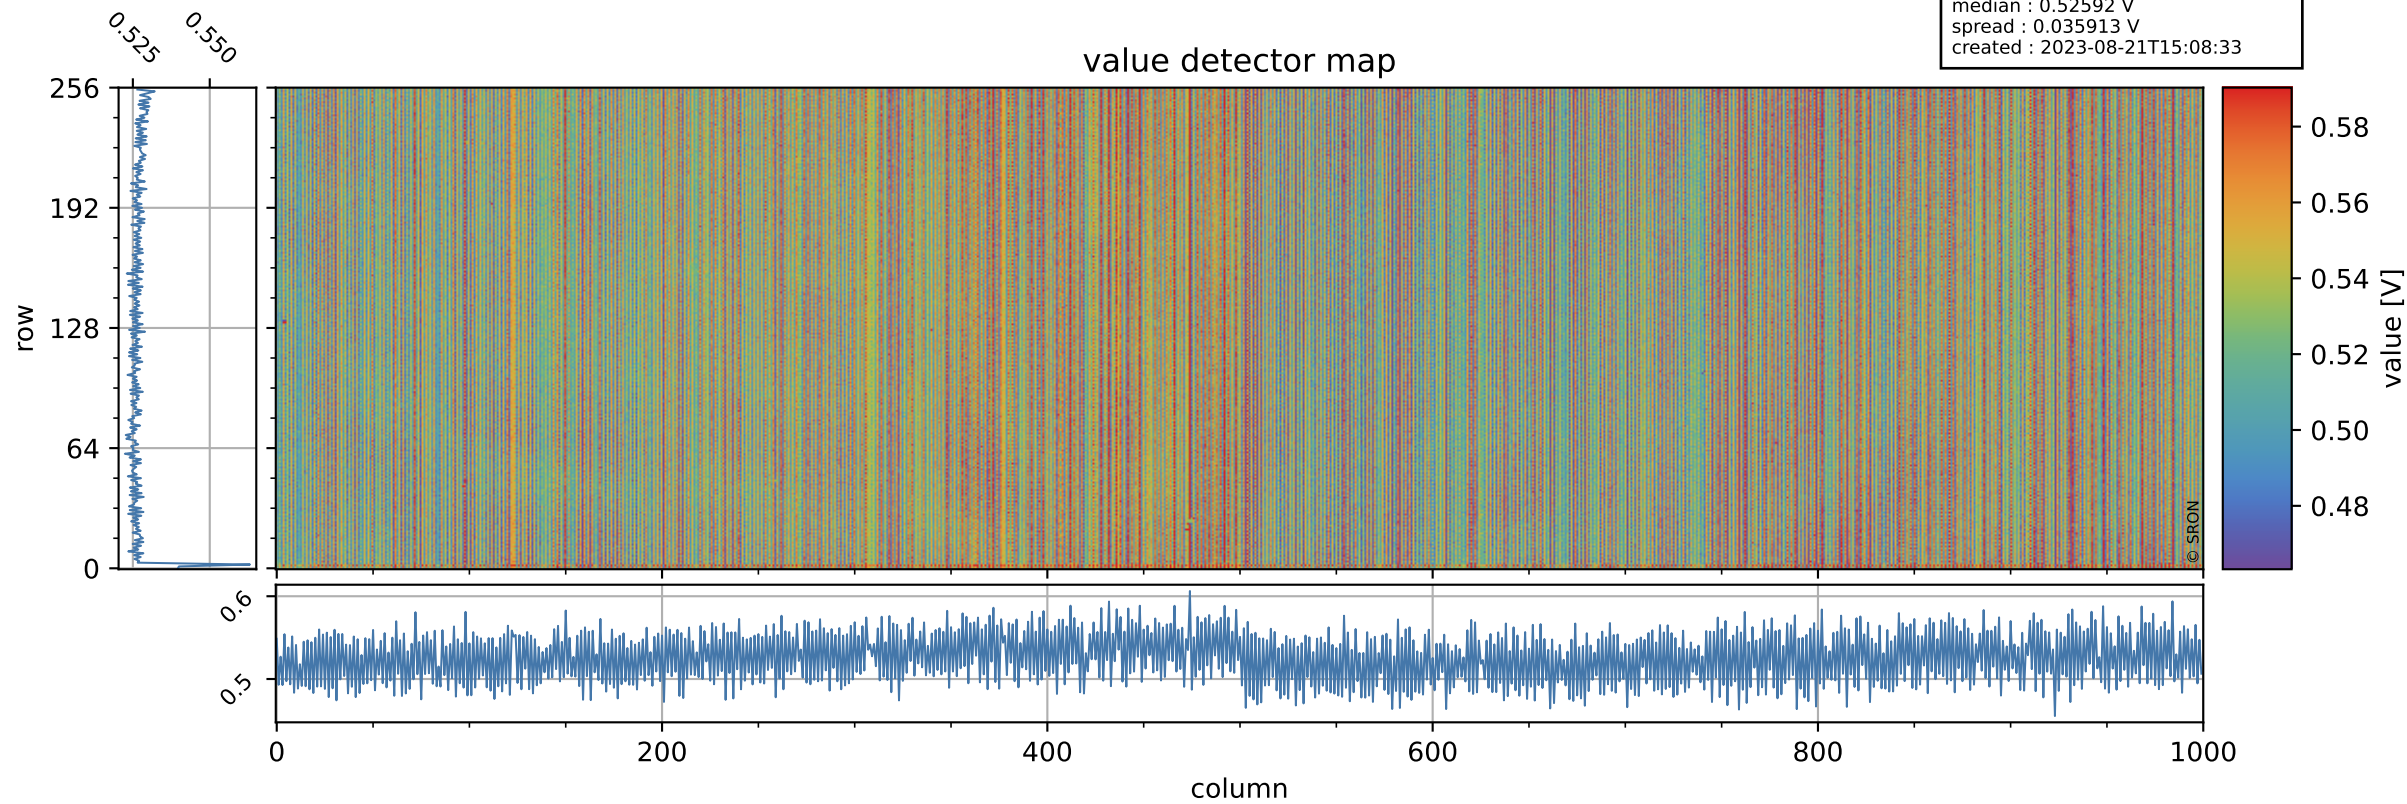

Tropomi SWIR offset (official)

orbits : 20 in [21502, 21547]
coverage : 2021-12-07 / 2021-12-10
median : 0.52592 V
spread : 0.035913 V
created : 2023-08-21T15:08:33

value detector map

Tropomi SWIR offset (official)

orbits : 20 in [21502, 21547]
coverage : 2021-12-07 / 2021-12-10
median : 27.332 μV
spread : 13.945 μV
created : 2023-08-21T15:08:34

Tropomi SWIR offset (official)

orbits : 20 in [21502, 21547]
coverage : 2021-12-07 / 2021-12-10
median : -0.09197 mV
spread : 0.39985 mV
created : 2023-08-21T15:08:34

value compared with SWIR offset CKD

Tropomi SWIR offset (official) ground-tracks of Sentinel-5P

orbits : 20 in [21502, 21547]
coverage : 2021-12-07 / 2021-12-10
created : 2023-08-21T15:08:35

Tropomi SWIR offset (official)

orbits : [2827, 21547]
coverage : 2018-04-30 / 2021-12-10
created : 2023-08-21T15:08:35

trend of detector median & temperatures