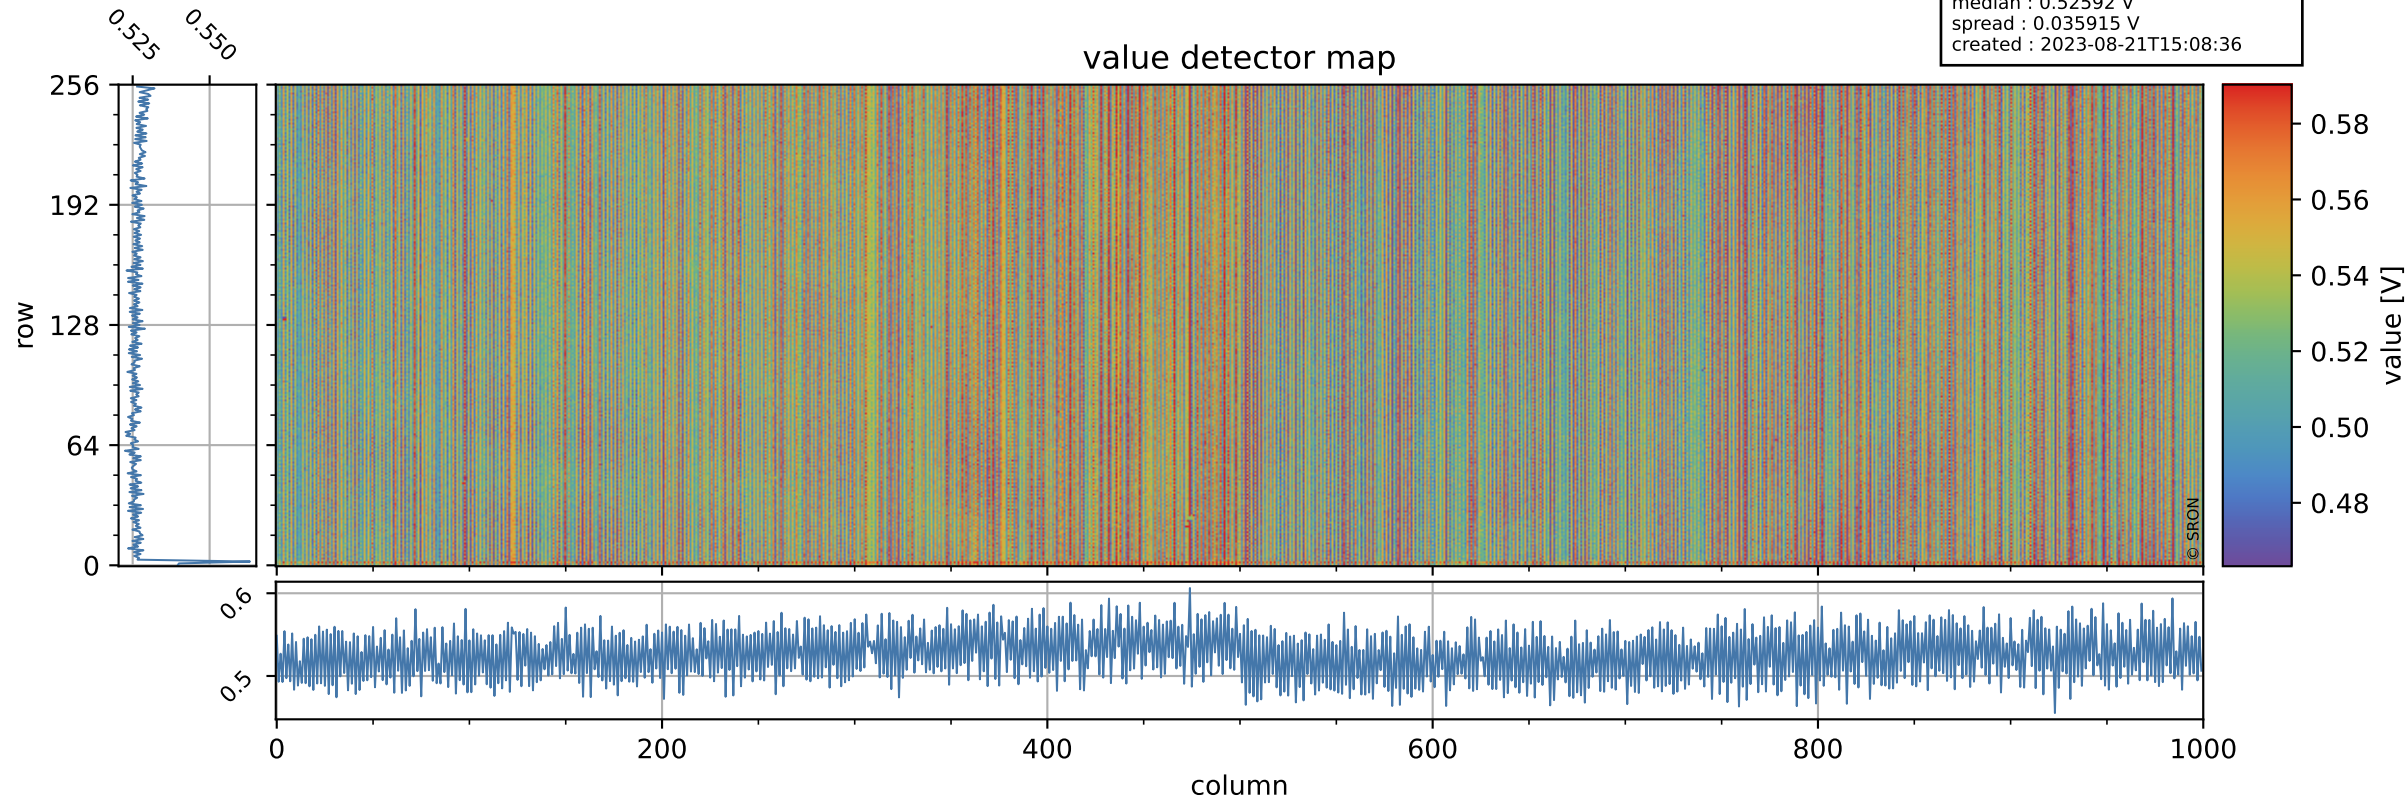

Tropomi SWIR offset (official)

orbits : 19 in [21517, 21562]
coverage : 2021-12-08 / 2021-12-11
median : 0.52592 V
spread : 0.035915 V
created : 2023-08-21T15:08:36

value detector map

Tropomi SWIR offset (official)

orbits : 19 in [21517, 21562]
coverage : 2021-12-08 / 2021-12-11
median : 27.788 μV
spread : 14.094 μV
created : 2023-08-21T15:08:37

Tropomi SWIR offset (official)

value compared with SWIR offset CKD

orbits : 19 in [21517, 21562]
coverage : 2021-12-08 / 2021-12-11
median : -0.097146 mV
spread : 0.4009 mV
created : 2023-08-21T15:08:37

Tropomi SWIR offset (official) ground-tracks of Sentinel-5P

orbits : 19 in [21517, 21562]
coverage : 2021-12-08 / 2021-12-11
created : 2023-08-21T15:08:38

Tropomi SWIR offset (official)

orbits : [2827, 21562]
coverage : 2018-04-30 / 2021-12-11
created : 2023-08-21T15:08:39

trend of detector median & temperatures