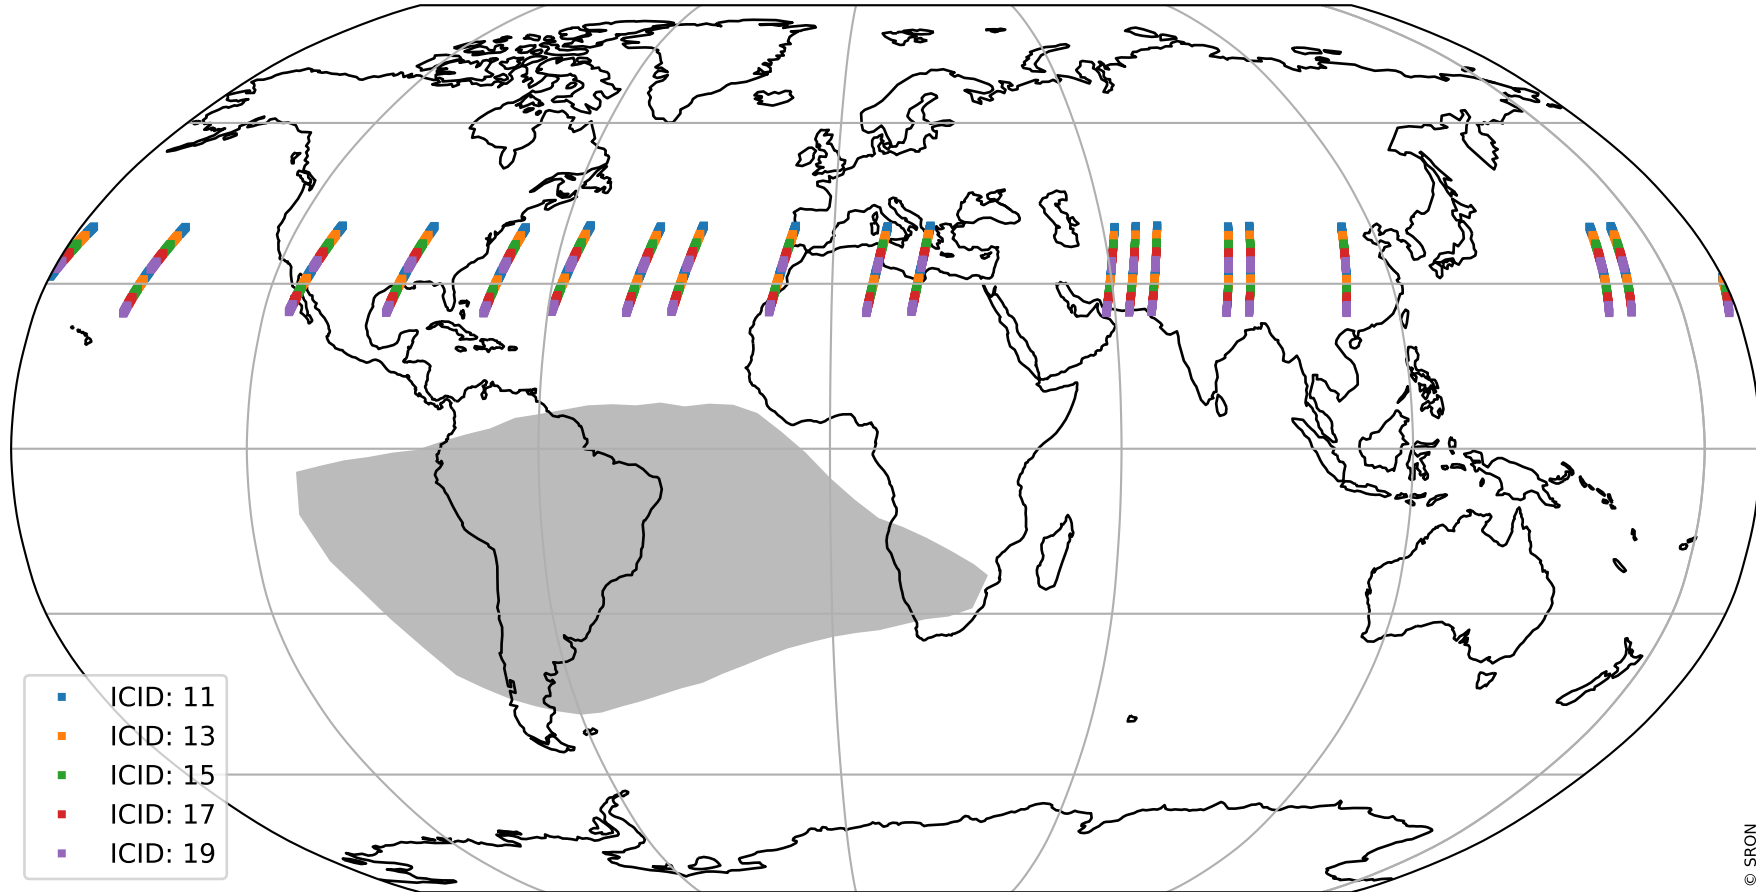

Tropomi SWIR offset (official)

orbits : 19 in [21517, 21562]
coverage : 2021-12-08 / 2021-12-11
median : 0.52592 V
spread : 0.035915 V
created : 2023-08-21T15:08:36

value detector map

Tropomi SWIR offset (official)

orbits : 19 in [21517, 21562]
coverage : 2021-12-08 / 2021-12-11
median : 27.788 μV
spread : 14.094 μV
created : 2023-08-21T15:08:37

Tropomi SWIR offset (official)

value compared with SWIR offset CKD

orbits : 19 in [21517, 21562]
coverage : 2021-12-08 / 2021-12-11
median : -0.097146 mV
spread : 0.4009 mV
created : 2023-08-21T15:08:37

Tropomi SWIR offset (official) ground-tracks of Sentinel-5P

orbits : 19 in [21517, 21562]
coverage : 2021-12-08 / 2021-12-11
created : 2023-08-21T15:08:38

Tropomi SWIR offset (official)

orbits : [2827, 21562]
coverage : 2018-04-30 / 2021-12-11
created : 2023-08-21T15:08:39