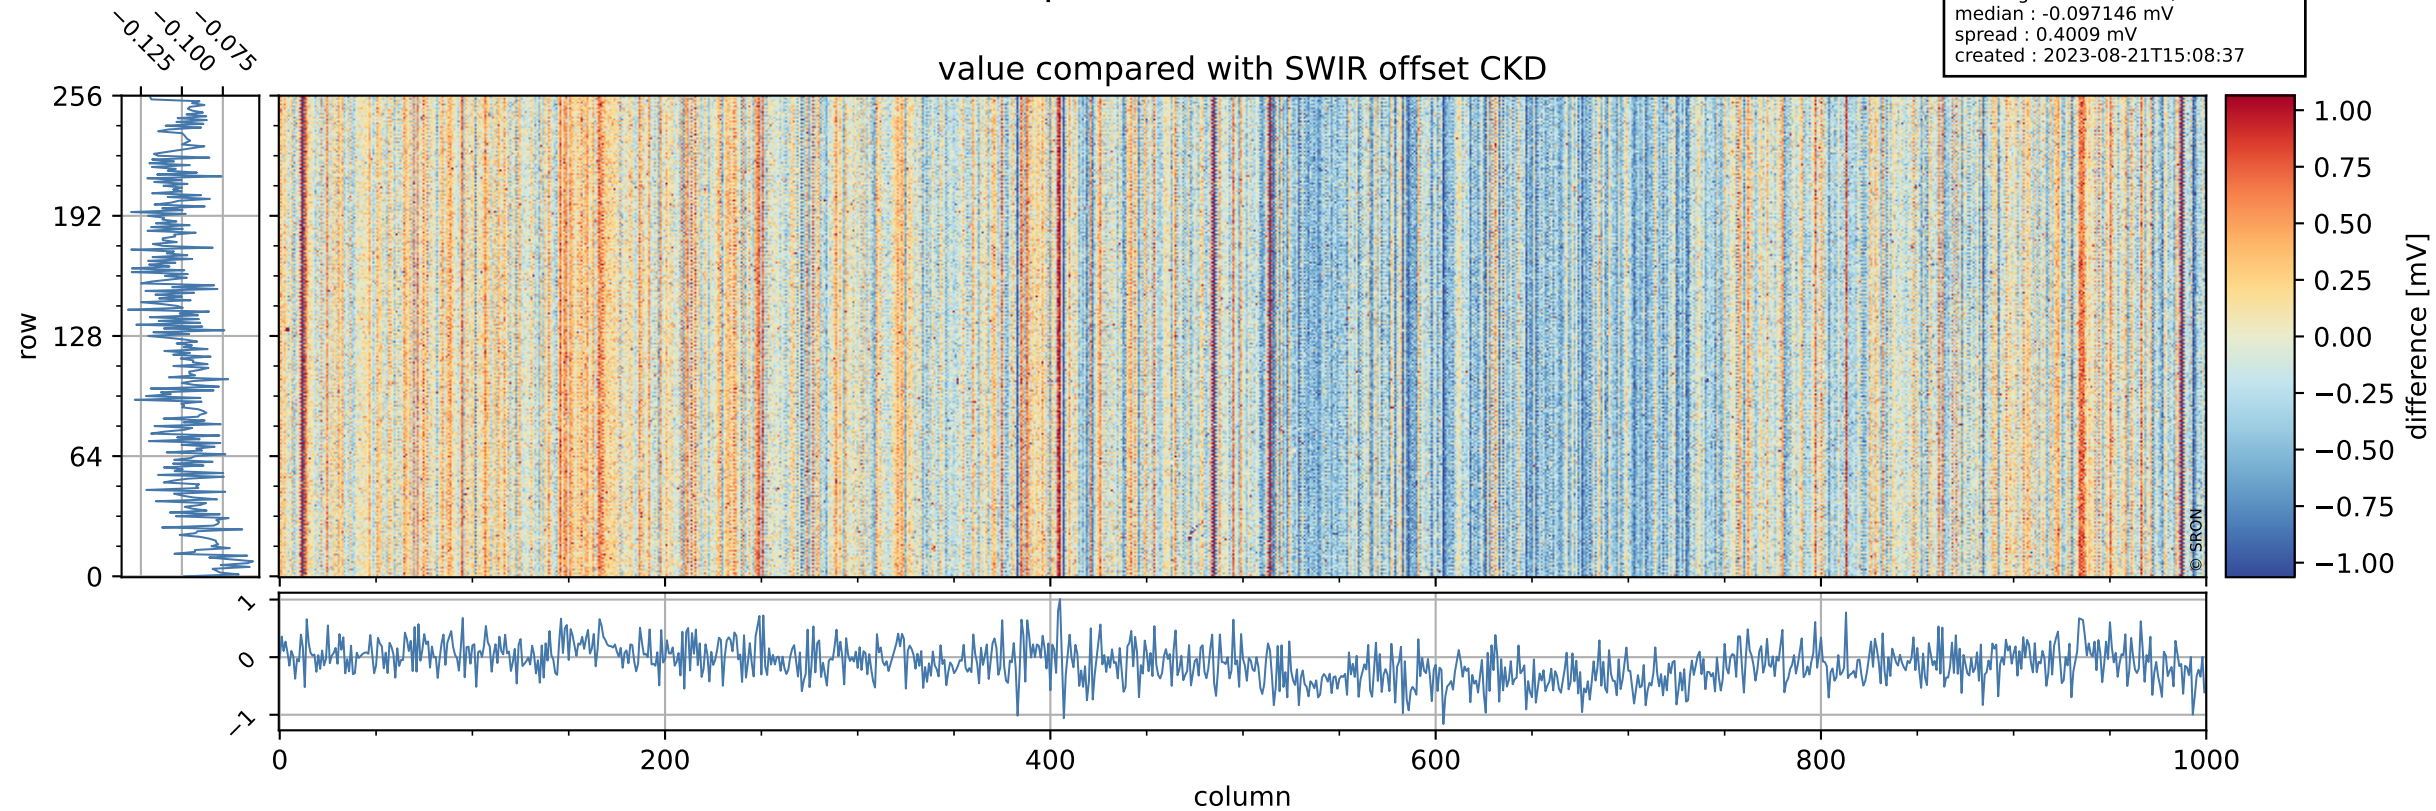

Tropomi SWIR offset (official)

orbits : 19 in [21517, 21562]
coverage : 2021-12-08 / 2021-12-11
median : 0.52592 V
spread : 0.035915 V
created : 2023-08-21T15:08:36

value detector map

Tropomi SWIR offset (official)

orbits : 19 in [21517, 21562]
coverage : 2021-12-08 / 2021-12-11
median : 27.788 μV
spread : 14.094 μV
created : 2023-08-21T15:08:37

Tropomi SWIR offset (official)

value compared with SWIR offset CKD

orbits : 19 in [21517, 21562]
coverage : 2021-12-08 / 2021-12-11
median : -0.097146 mV
spread : 0.4009 mV
created : 2023-08-21T15:08:37

Tropomi SWIR offset (official) ground-tracks of Sentinel-5P

orbits : 19 in [21517, 21562]
coverage : 2021-12-08 / 2021-12-11
created : 2023-08-21T15:08:38

Tropomi SWIR offset (official)

orbits : [2827, 21562]
coverage : 2018-04-30 / 2021-12-11
created : 2023-08-21T15:08:39

trend of detector median & temperatures