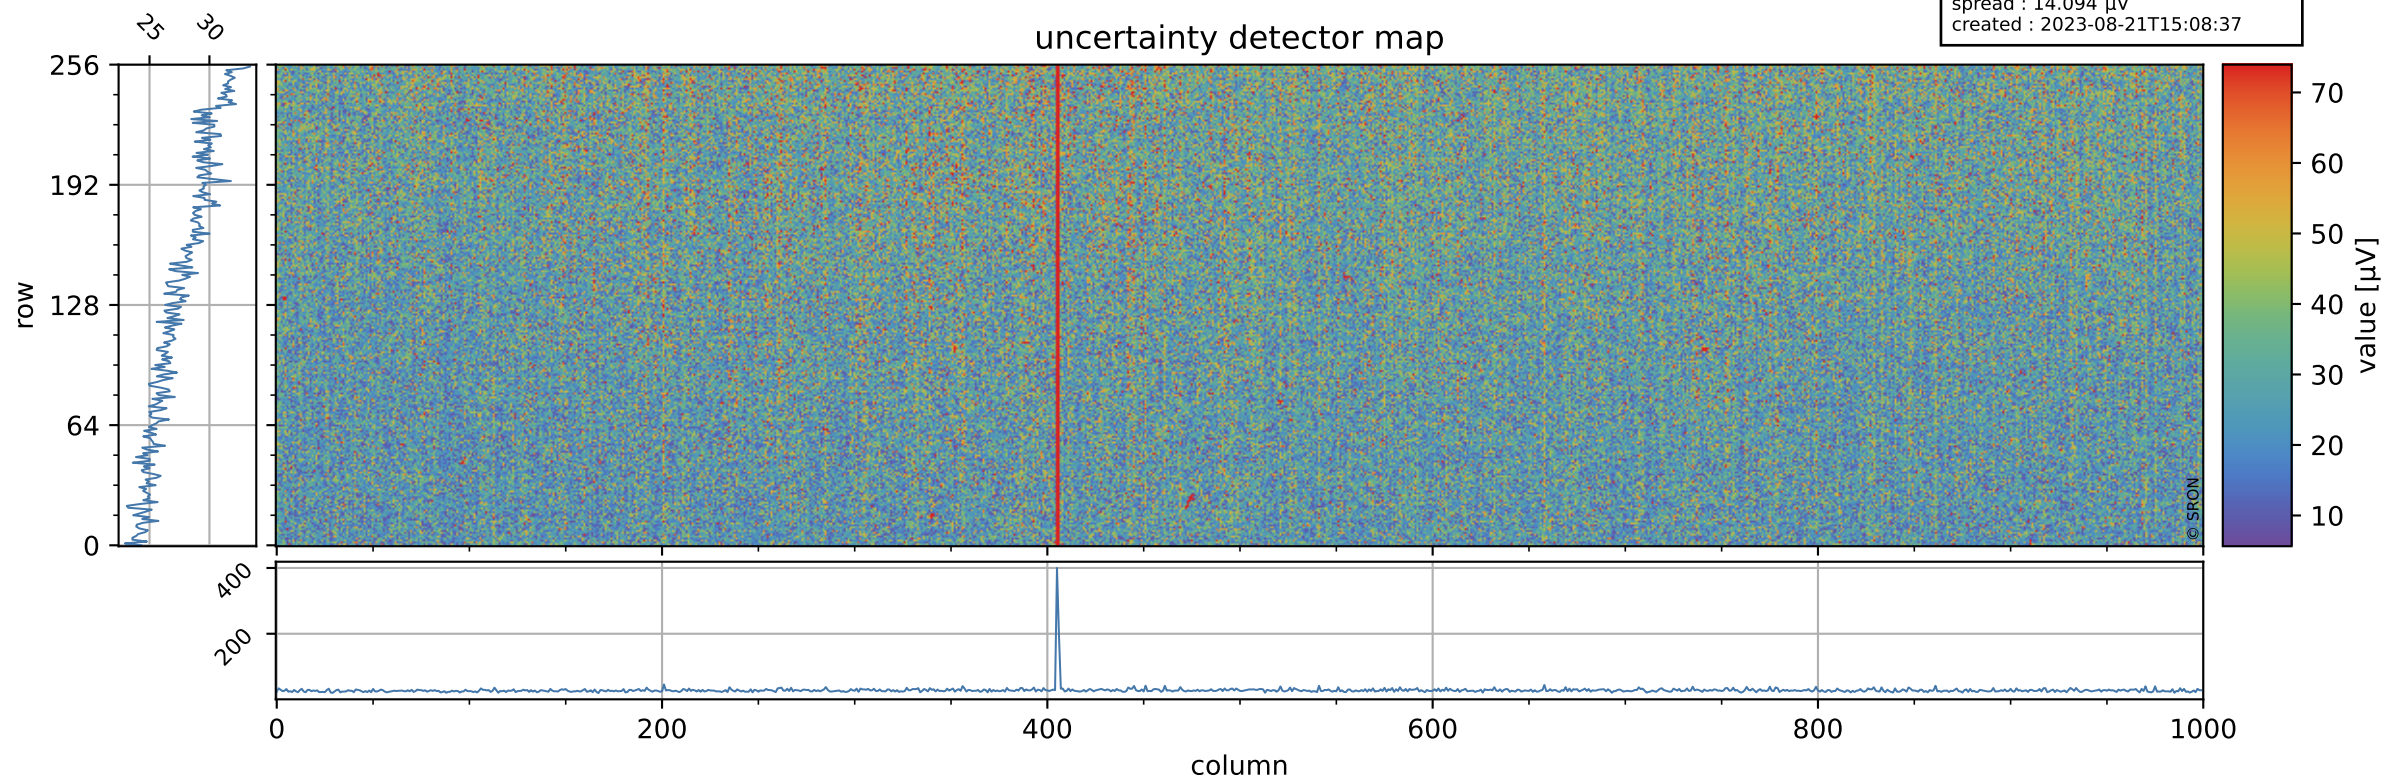

Tropomi SWIR offset (official)

orbits : 19 in [21517, 21562]
coverage : 2021-12-08 / 2021-12-11
median : 0.52592 V
spread : 0.035915 V
created : 2023-08-21T15:08:36

value detector map

Tropomi SWIR offset (official)

orbits : 19 in [21517, 21562]
coverage : 2021-12-08 / 2021-12-11
median : 27.788 μV
spread : 14.094 μV
created : 2023-08-21T15:08:37

Tropomi SWIR offset (official)

value compared with SWIR offset CKD

orbits : 19 in [21517, 21562]
coverage : 2021-12-08 / 2021-12-11
median : -0.097146 mV
spread : 0.4009 mV
created : 2023-08-21T15:08:37

Tropomi SWIR offset (official) ground-tracks of Sentinel-5P

orbits : 19 in [21517, 21562]
coverage : 2021-12-08 / 2021-12-11
created : 2023-08-21T15:08:38

Tropomi SWIR offset (official)

orbits : [2827, 21562]
coverage : 2018-04-30 / 2021-12-11
created : 2023-08-21T15:08:39

trend of detector median & temperatures