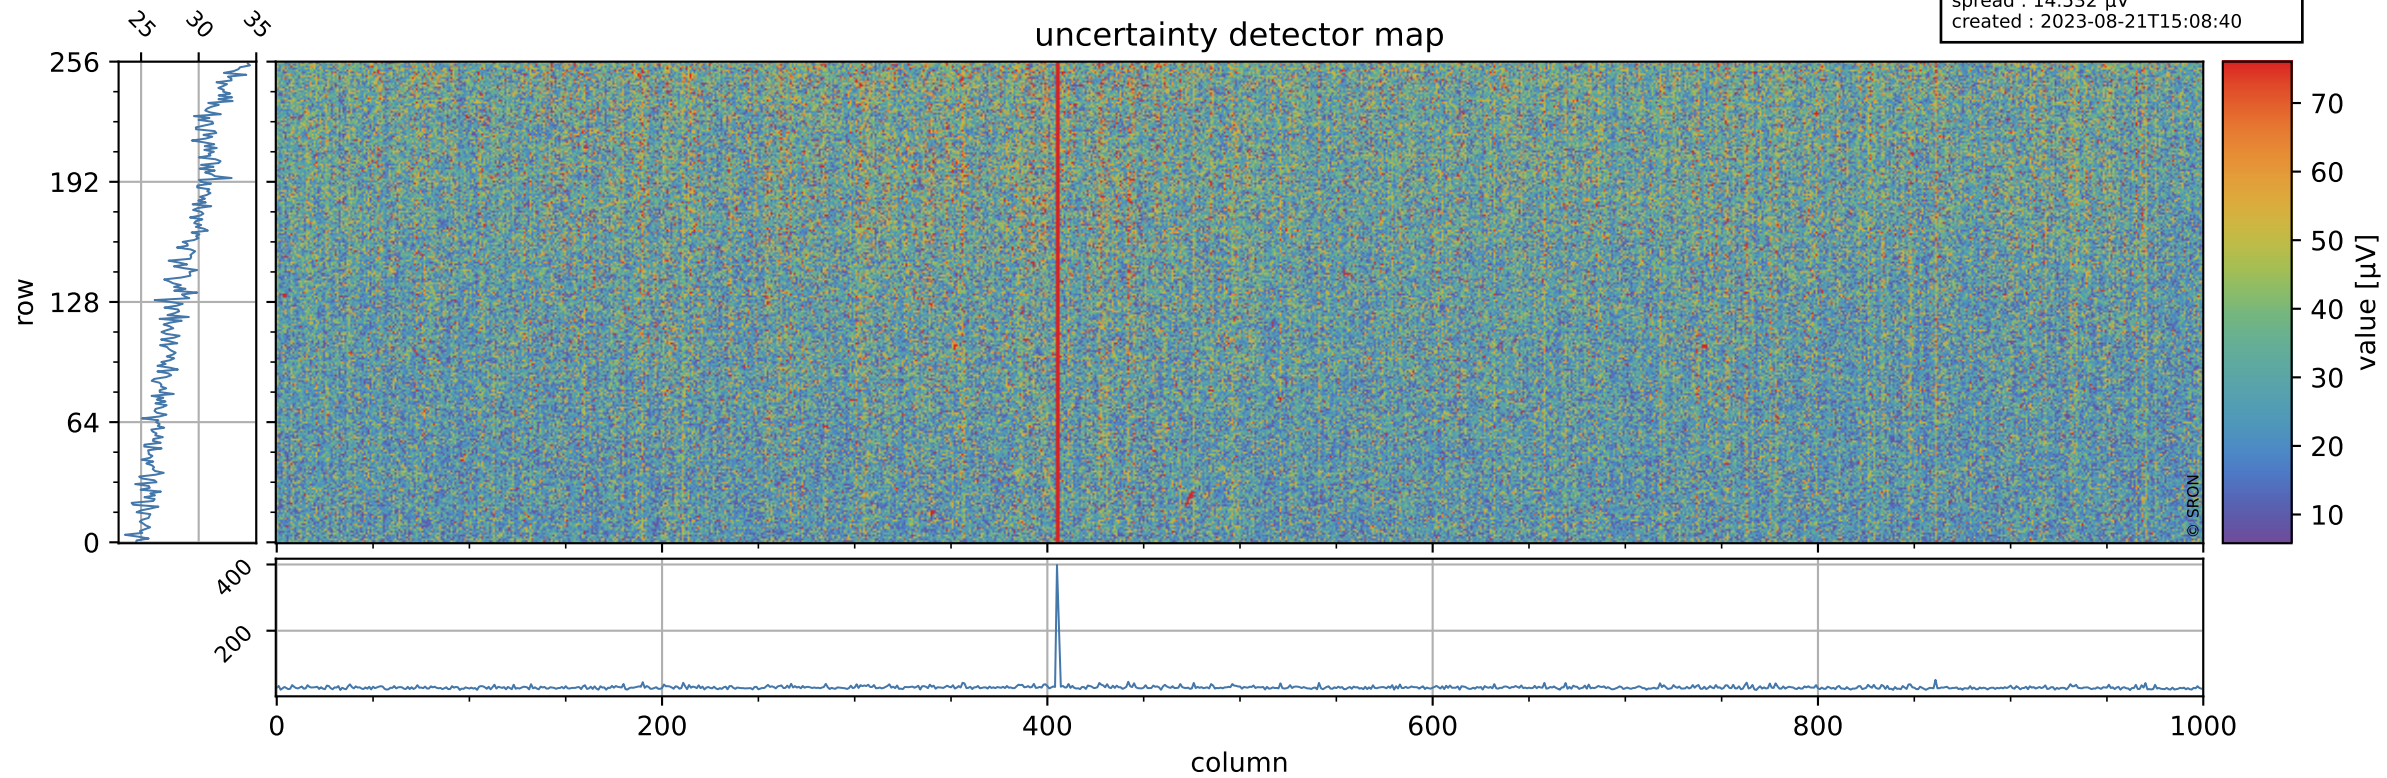

Tropomi SWIR offset (official)

orbits : 17 in [21532, 21577]
coverage : 2021-12-09 / 2021-12-12
median : 0.52592 V
spread : 0.035916 V
created : 2023-08-21T15:08:40

value detector map

Tropomi SWIR offset (official)

orbits : 17 in [21532, 21577]
coverage : 2021-12-09 / 2021-12-12
median : 28.773 μV
spread : 14.532 μV
created : 2023-08-21T15:08:40

Tropomi SWIR offset (official)

orbits : 17 in [21532, 21577]
coverage : 2021-12-09 / 2021-12-12
median : -0.093986 mV
spread : 0.40051 mV
created : 2023-08-21T15:08:41

value compared with SWIR offset CKD

Tropomi SWIR offset (official) ground-tracks of Sentinel-5P

orbits : 17 in [21532, 21577]
coverage : 2021-12-09 / 2021-12-12
created : 2023-08-21T15:08:41

Tropomi SWIR offset (official)

orbits : [2827, 21577]
coverage : 2018-04-30 / 2021-12-12
created : 2023-08-21T15:08:42

trend of detector median & temperatures