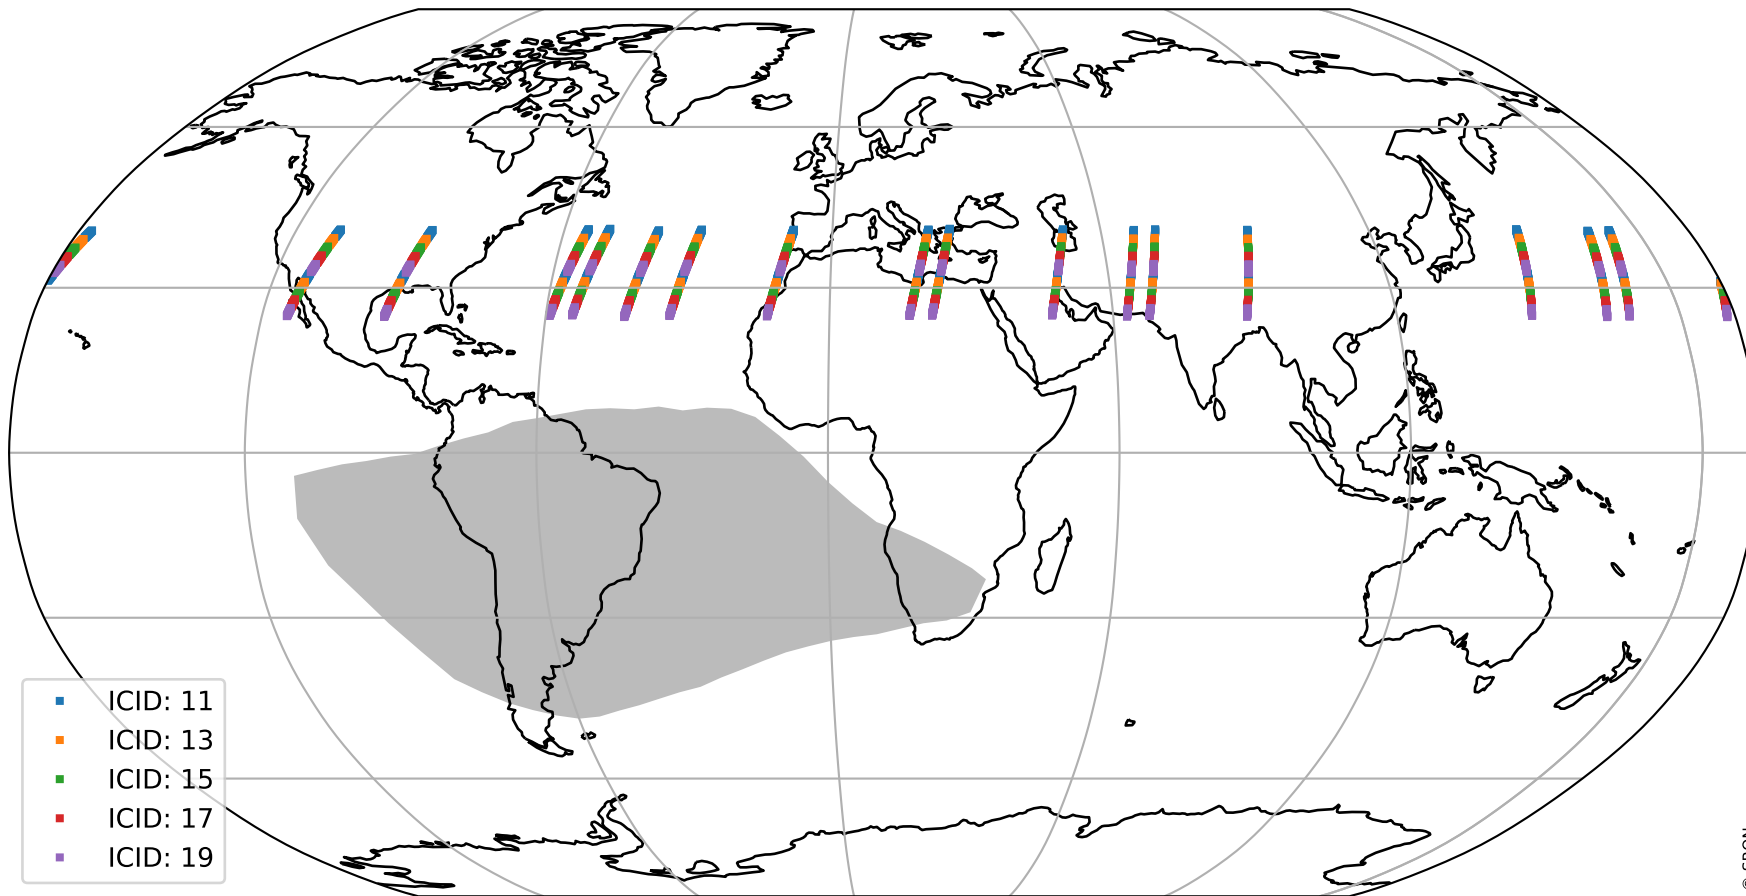

Tropomi SWIR offset (official)

orbits : 17 in [21532, 21577]
coverage : 2021-12-09 / 2021-12-12
median : 0.52592 V
spread : 0.035916 V
created : 2023-08-21T15:08:40

value detector map

Tropomi SWIR offset (official)

orbits : 17 in [21532, 21577]
coverage : 2021-12-09 / 2021-12-12
median : 28.773 μV
spread : 14.532 μV
created : 2023-08-21T15:08:40

Tropomi SWIR offset (official)

orbits : 17 in [21532, 21577]
coverage : 2021-12-09 / 2021-12-12
median : -0.093986 mV
spread : 0.40051 mV
created : 2023-08-21T15:08:41

value compared with SWIR offset CKD

Tropomi SWIR offset (official) ground-tracks of Sentinel-5P

orbits : 17 in [21532, 21577]
coverage : 2021-12-09 / 2021-12-12
created : 2023-08-21T15:08:41

Tropomi SWIR offset (official)

orbits : [2827, 21577]
coverage : 2018-04-30 / 2021-12-12
created : 2023-08-21T15:08:42

trend of detector median & temperatures