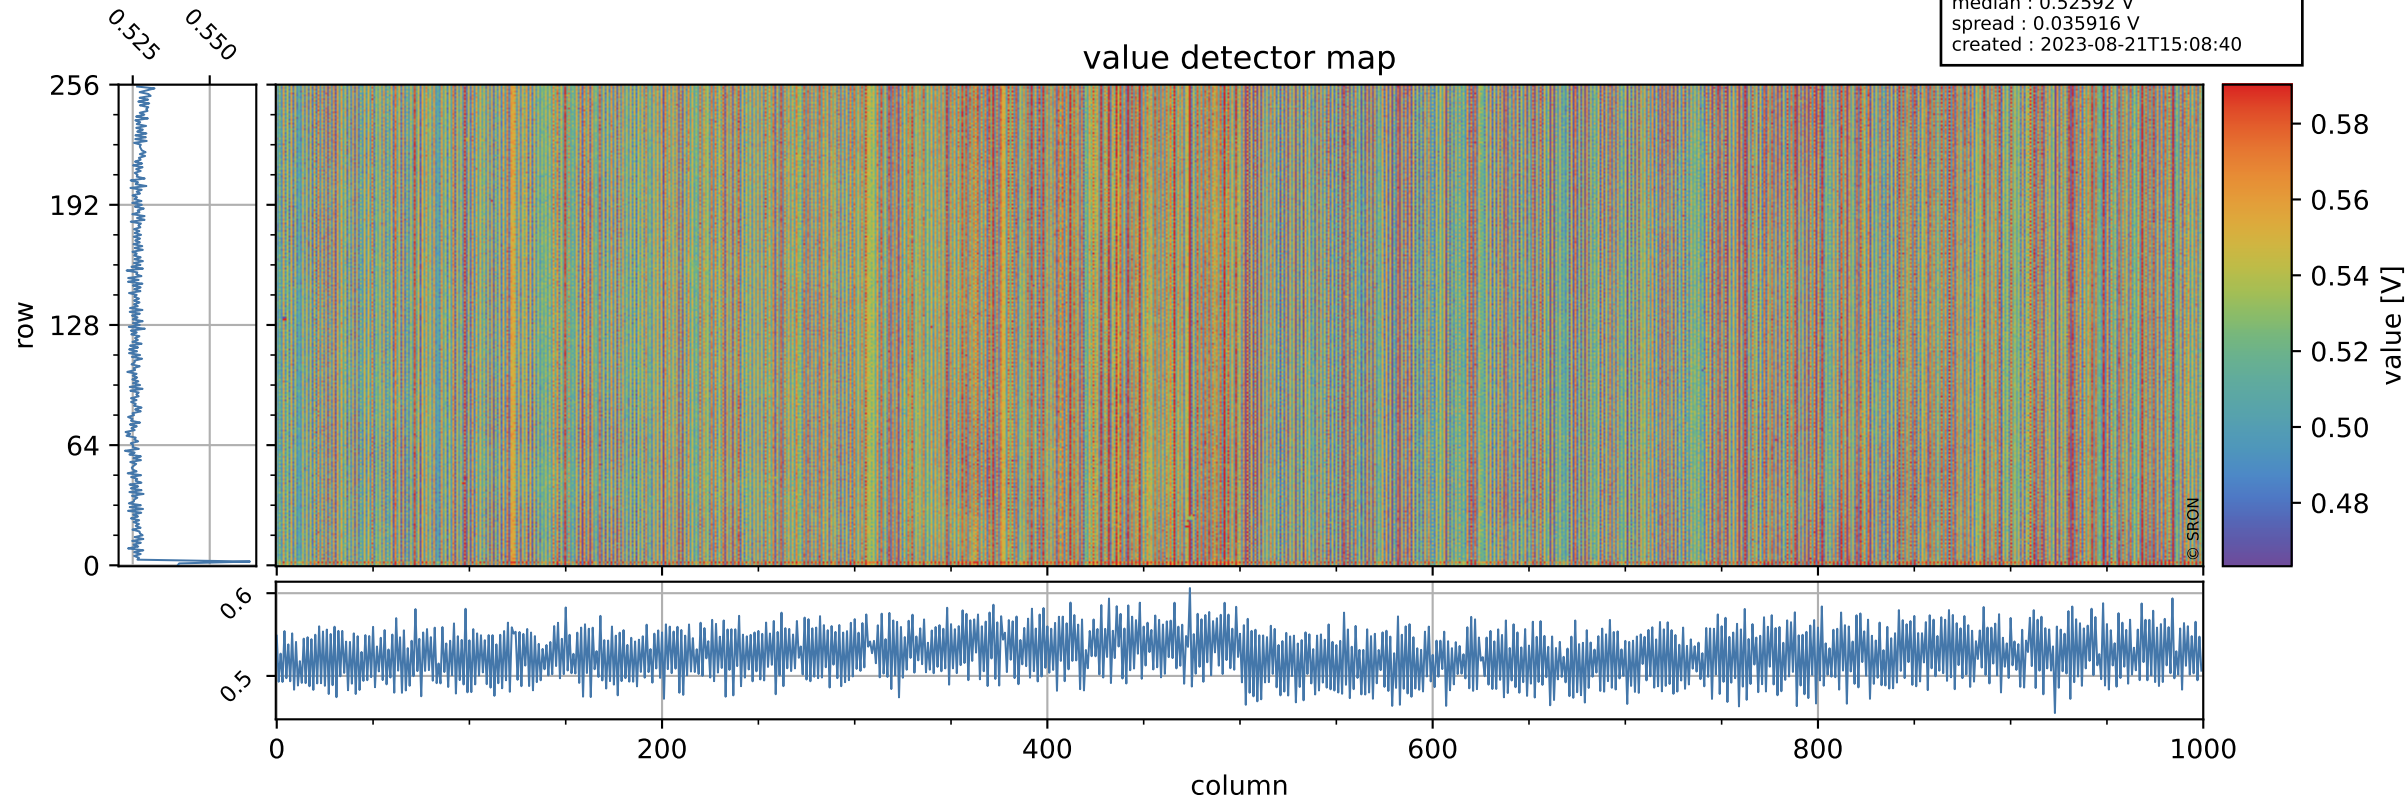

Tropomi SWIR offset (official)

orbits : 17 in [21532, 21577]
coverage : 2021-12-09 / 2021-12-12
median : 0.52592 V
spread : 0.035916 V
created : 2023-08-21T15:08:40

value detector map

Tropomi SWIR offset (official)

orbits : 17 in [21532, 21577]
coverage : 2021-12-09 / 2021-12-12
median : 28.773 μV
spread : 14.532 μV
created : 2023-08-21T15:08:40

Tropomi SWIR offset (official)

orbits : 17 in [21532, 21577]
coverage : 2021-12-09 / 2021-12-12
median : -0.093986 mV
spread : 0.40051 mV
created : 2023-08-21T15:08:41

value compared with SWIR offset CKD

Tropomi SWIR offset (official) ground-tracks of Sentinel-5P

orbits : 17 in [21532, 21577]
coverage : 2021-12-09 / 2021-12-12
created : 2023-08-21T15:08:41

Tropomi SWIR offset (official)

orbits : [2827, 21577]
coverage : 2018-04-30 / 2021-12-12
created : 2023-08-21T15:08:42

trend of detector median & temperatures