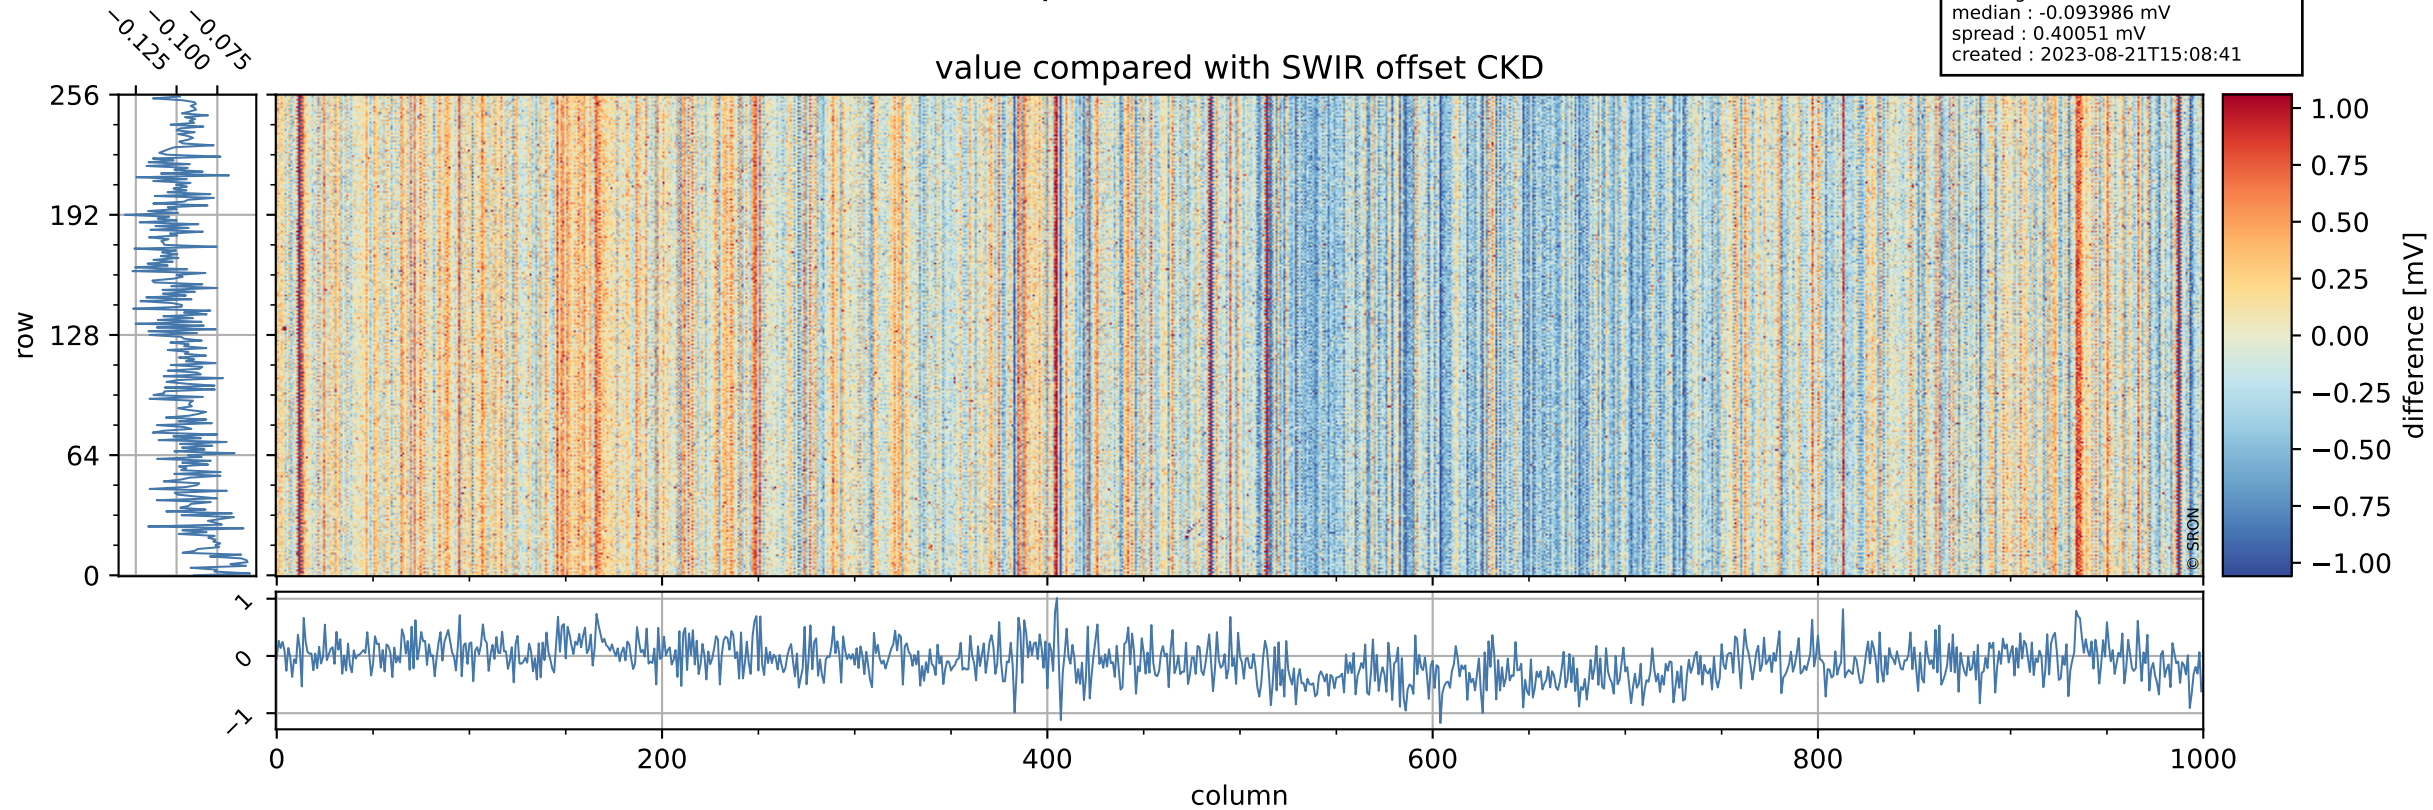

Tropomi SWIR offset (official)

orbits : 17 in [21532, 21577]
coverage : 2021-12-09 / 2021-12-12
median : 0.52592 V
spread : 0.035916 V
created : 2023-08-21T15:08:40

value detector map

Tropomi SWIR offset (official)

orbits : 17 in [21532, 21577]
coverage : 2021-12-09 / 2021-12-12
median : 28.773 μV
spread : 14.532 μV
created : 2023-08-21T15:08:40

Tropomi SWIR offset (official)

orbits : 17 in [21532, 21577]
coverage : 2021-12-09 / 2021-12-12
median : -0.093986 mV
spread : 0.40051 mV
created : 2023-08-21T15:08:41

value compared with SWIR offset CKD

Tropomi SWIR offset (official) ground-tracks of Sentinel-5P

orbits : 17 in [21532, 21577]
coverage : 2021-12-09 / 2021-12-12
created : 2023-08-21T15:08:41

Tropomi SWIR offset (official)

orbits : [2827, 21577]
coverage : 2018-04-30 / 2021-12-12
created : 2023-08-21T15:08:42

trend of detector median & temperatures