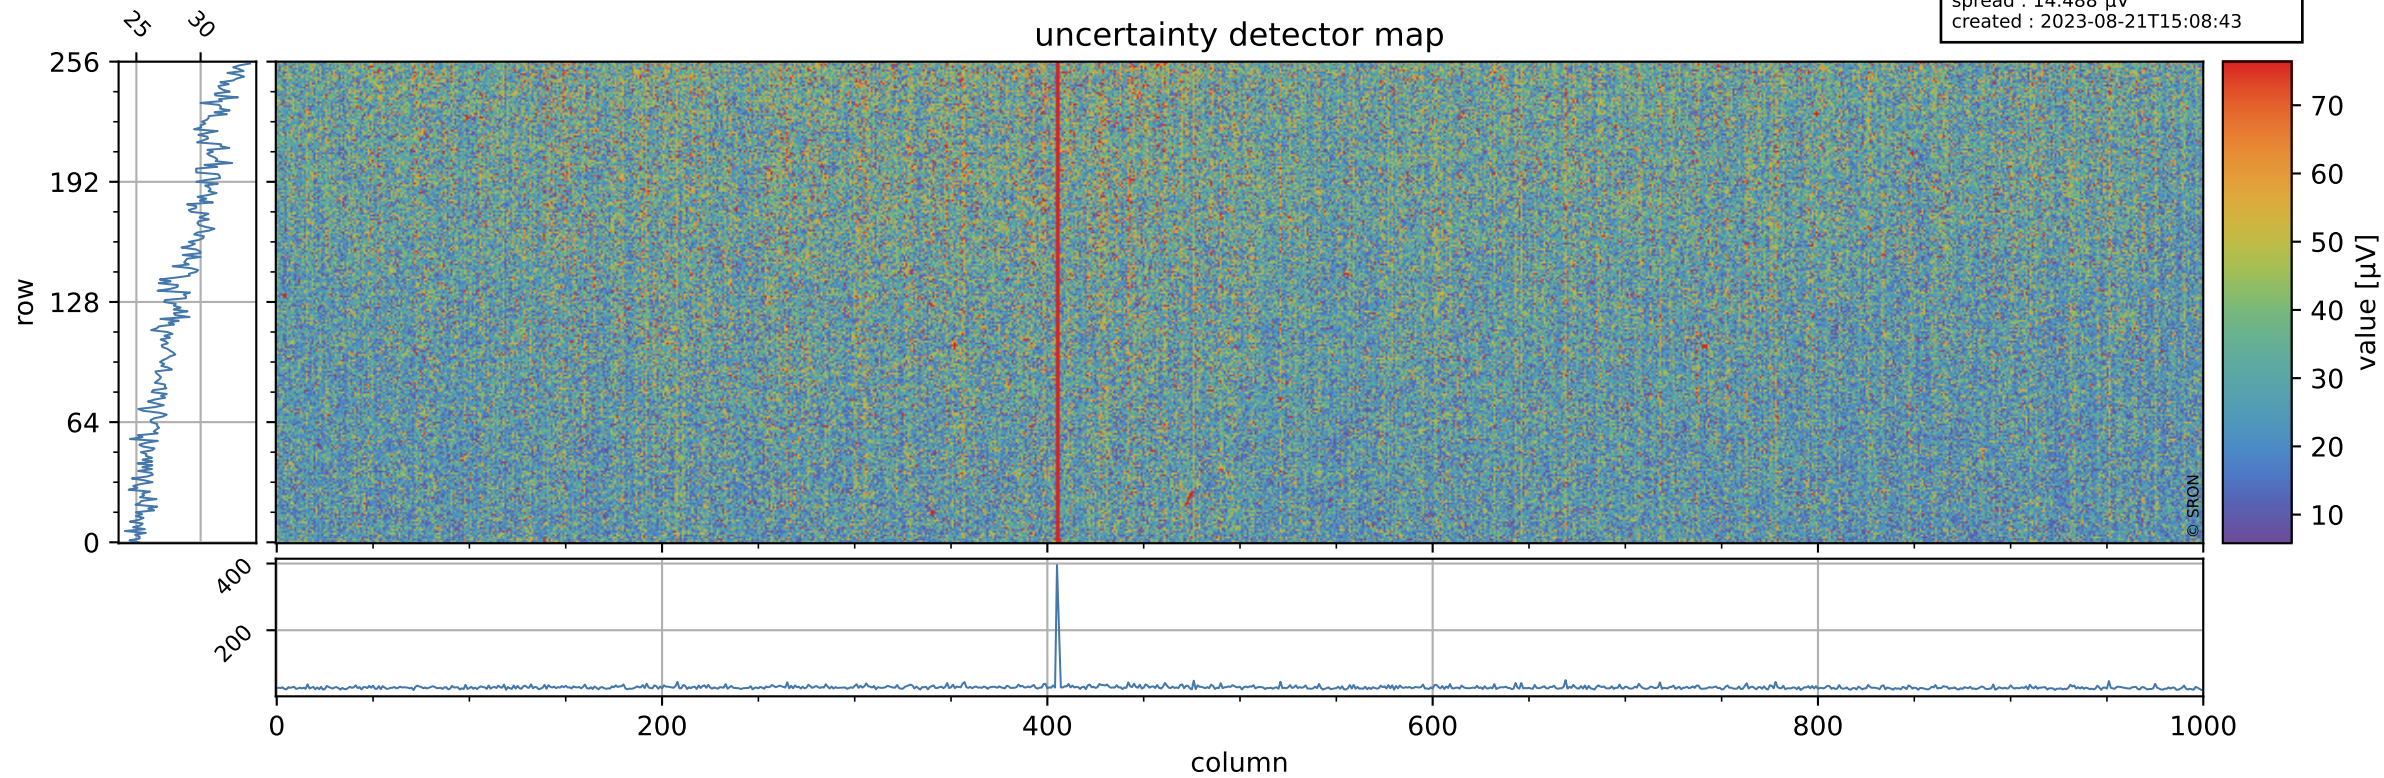

Tropomi SWIR offset (official)

orbits : 16 in [21547, 21592]
coverage : 2021-12-10 / 2021-12-13
median : 0.52592 V
spread : 0.035915 V
created : 2023-08-21T15:08:43

value detector map

Tropomi SWIR offset (official)

orbits : 16 in [21547, 21592]
coverage : 2021-12-10 / 2021-12-13
median : 28.715 μV
spread : 14.488 μV
created : 2023-08-21T15:08:43

Tropomi SWIR offset (official)

orbits : 16 in [21547, 21592]
coverage : 2021-12-10 / 2021-12-13
median : -0.10014 mV
spread : 0.40089 mV
created : 2023-08-21T15:08:43

value compared with SWIR offset CKD

Tropomi SWIR offset (official) ground-tracks of Sentinel-5P

orbits : 16 in [21547, 21592]
coverage : 2021-12-10 / 2021-12-13
created : 2023-08-21T15:08:44

Tropomi SWIR offset (official)

orbits : [2827, 21592]
coverage : 2018-04-30 / 2021-12-13
created : 2023-08-21T15:08:45

trend of detector median & temperatures