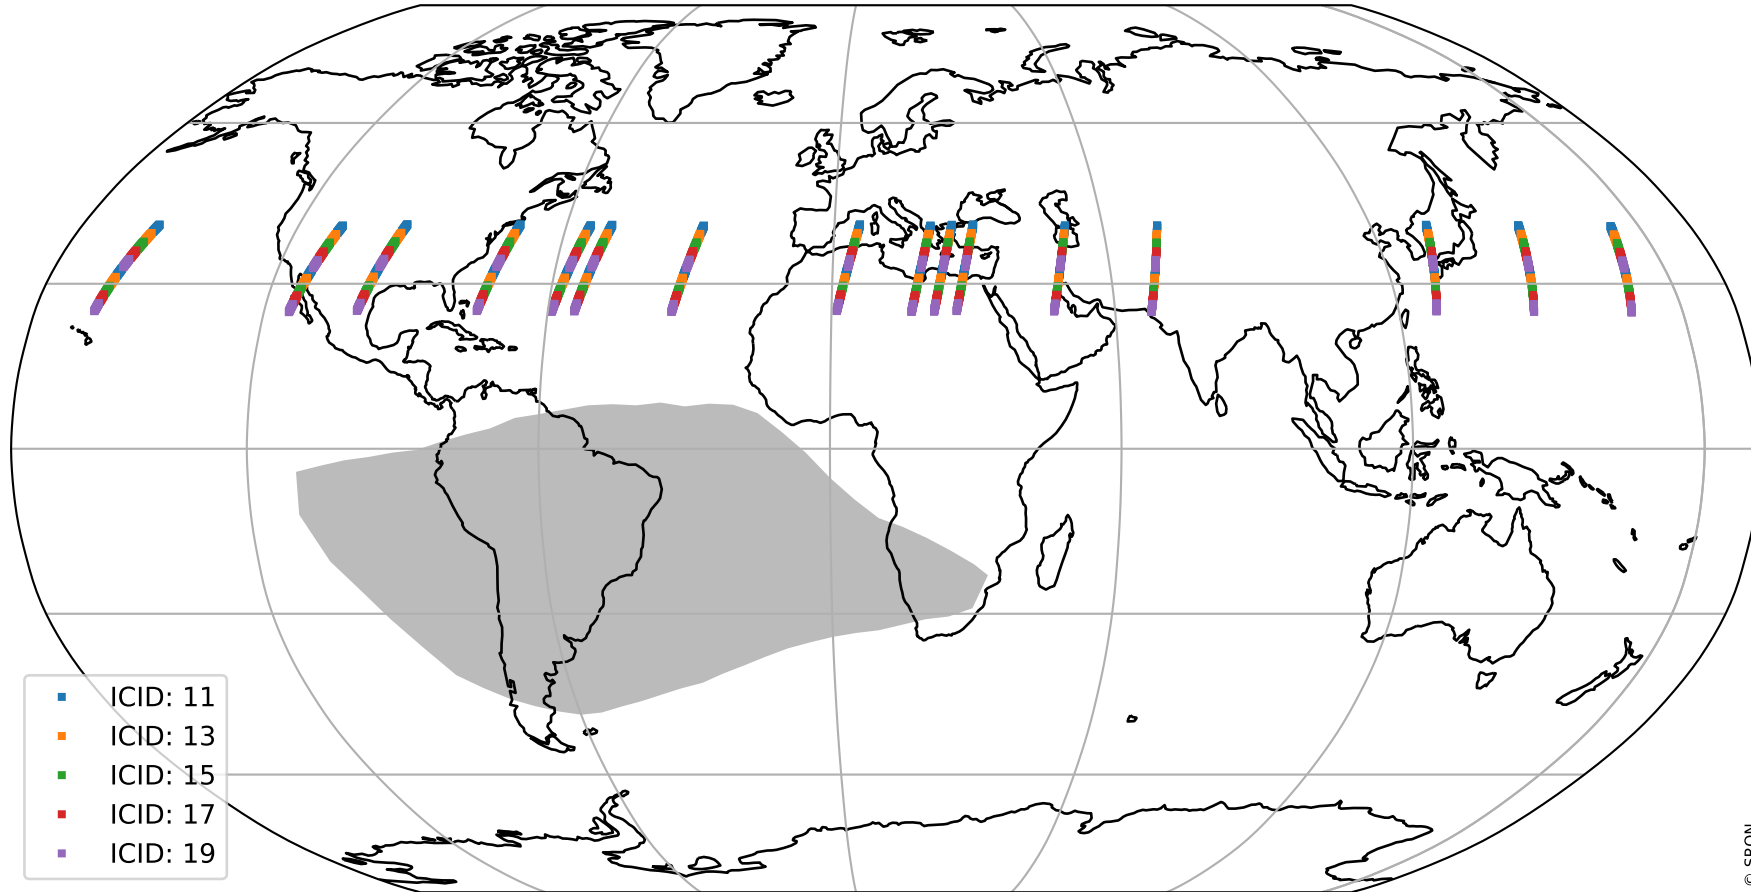

Tropomi SWIR offset (official)

orbits : 16 in [21547, 21592]
coverage : 2021-12-10 / 2021-12-13
median : 0.52592 V
spread : 0.035915 V
created : 2023-08-21T15:08:43

value detector map

Tropomi SWIR offset (official)

orbits : 16 in [21547, 21592]
coverage : 2021-12-10 / 2021-12-13
median : 28.715 μV
spread : 14.488 μV
created : 2023-08-21T15:08:43

Tropomi SWIR offset (official)

orbits : 16 in [21547, 21592]
coverage : 2021-12-10 / 2021-12-13
median : -0.10014 mV
spread : 0.40089 mV
created : 2023-08-21T15:08:43

value compared with SWIR offset CKD

Tropomi SWIR offset (official) ground-tracks of Sentinel-5P

orbits : 16 in [21547, 21592]
coverage : 2021-12-10 / 2021-12-13
created : 2023-08-21T15:08:44

Tropomi SWIR offset (official)

orbits : [2827, 21592]
coverage : 2018-04-30 / 2021-12-13
created : 2023-08-21T15:08:45

trend of detector median & temperatures