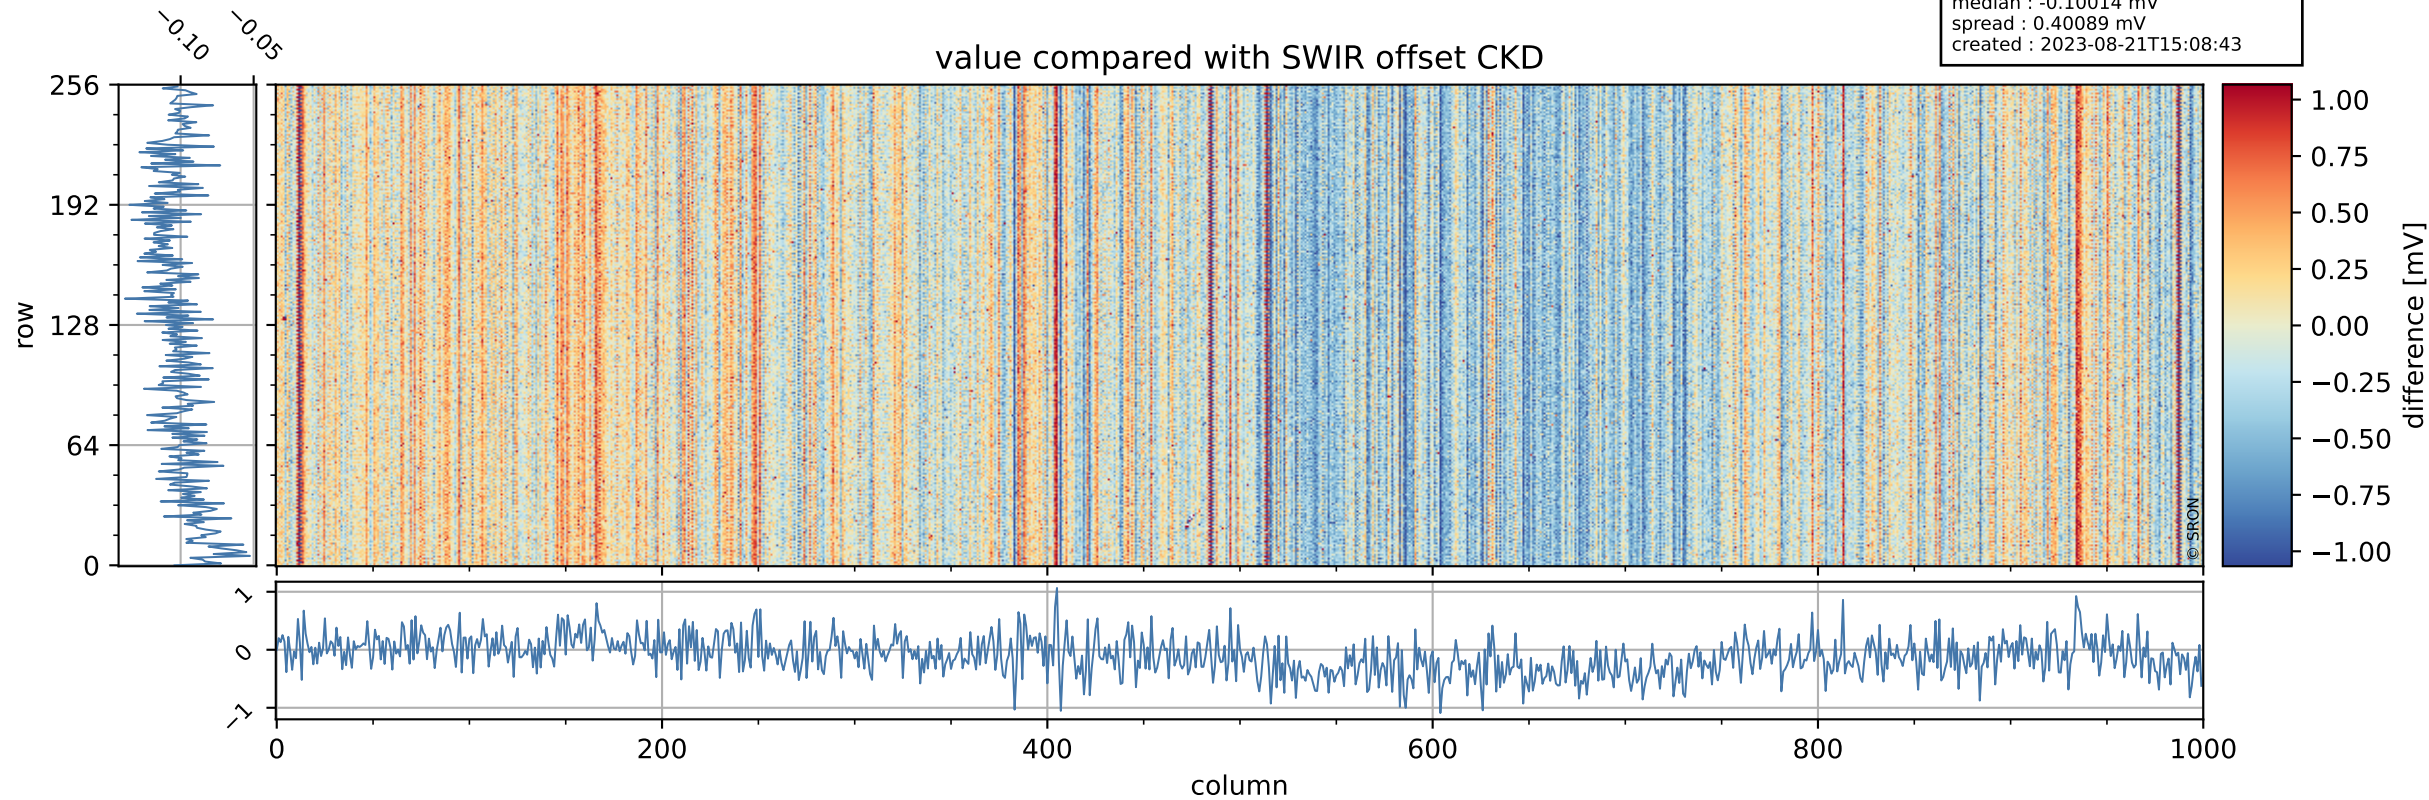

Tropomi SWIR offset (official)

orbits : 16 in [21547, 21592]
coverage : 2021-12-10 / 2021-12-13
median : 0.52592 V
spread : 0.035915 V
created : 2023-08-21T15:08:43

value detector map

Tropomi SWIR offset (official)

orbits : 16 in [21547, 21592]
coverage : 2021-12-10 / 2021-12-13
median : 28.715 μV
spread : 14.488 μV
created : 2023-08-21T15:08:43

Tropomi SWIR offset (official)

orbits : 16 in [21547, 21592]
coverage : 2021-12-10 / 2021-12-13
median : -0.10014 mV
spread : 0.40089 mV
created : 2023-08-21T15:08:43

value compared with SWIR offset CKD

Tropomi SWIR offset (official) ground-tracks of Sentinel-5P

orbits : 16 in [21547, 21592]
coverage : 2021-12-10 / 2021-12-13
created : 2023-08-21T15:08:44

Tropomi SWIR offset (official)

orbits : [2827, 21592]
coverage : 2018-04-30 / 2021-12-13
created : 2023-08-21T15:08:45

trend of detector median & temperatures