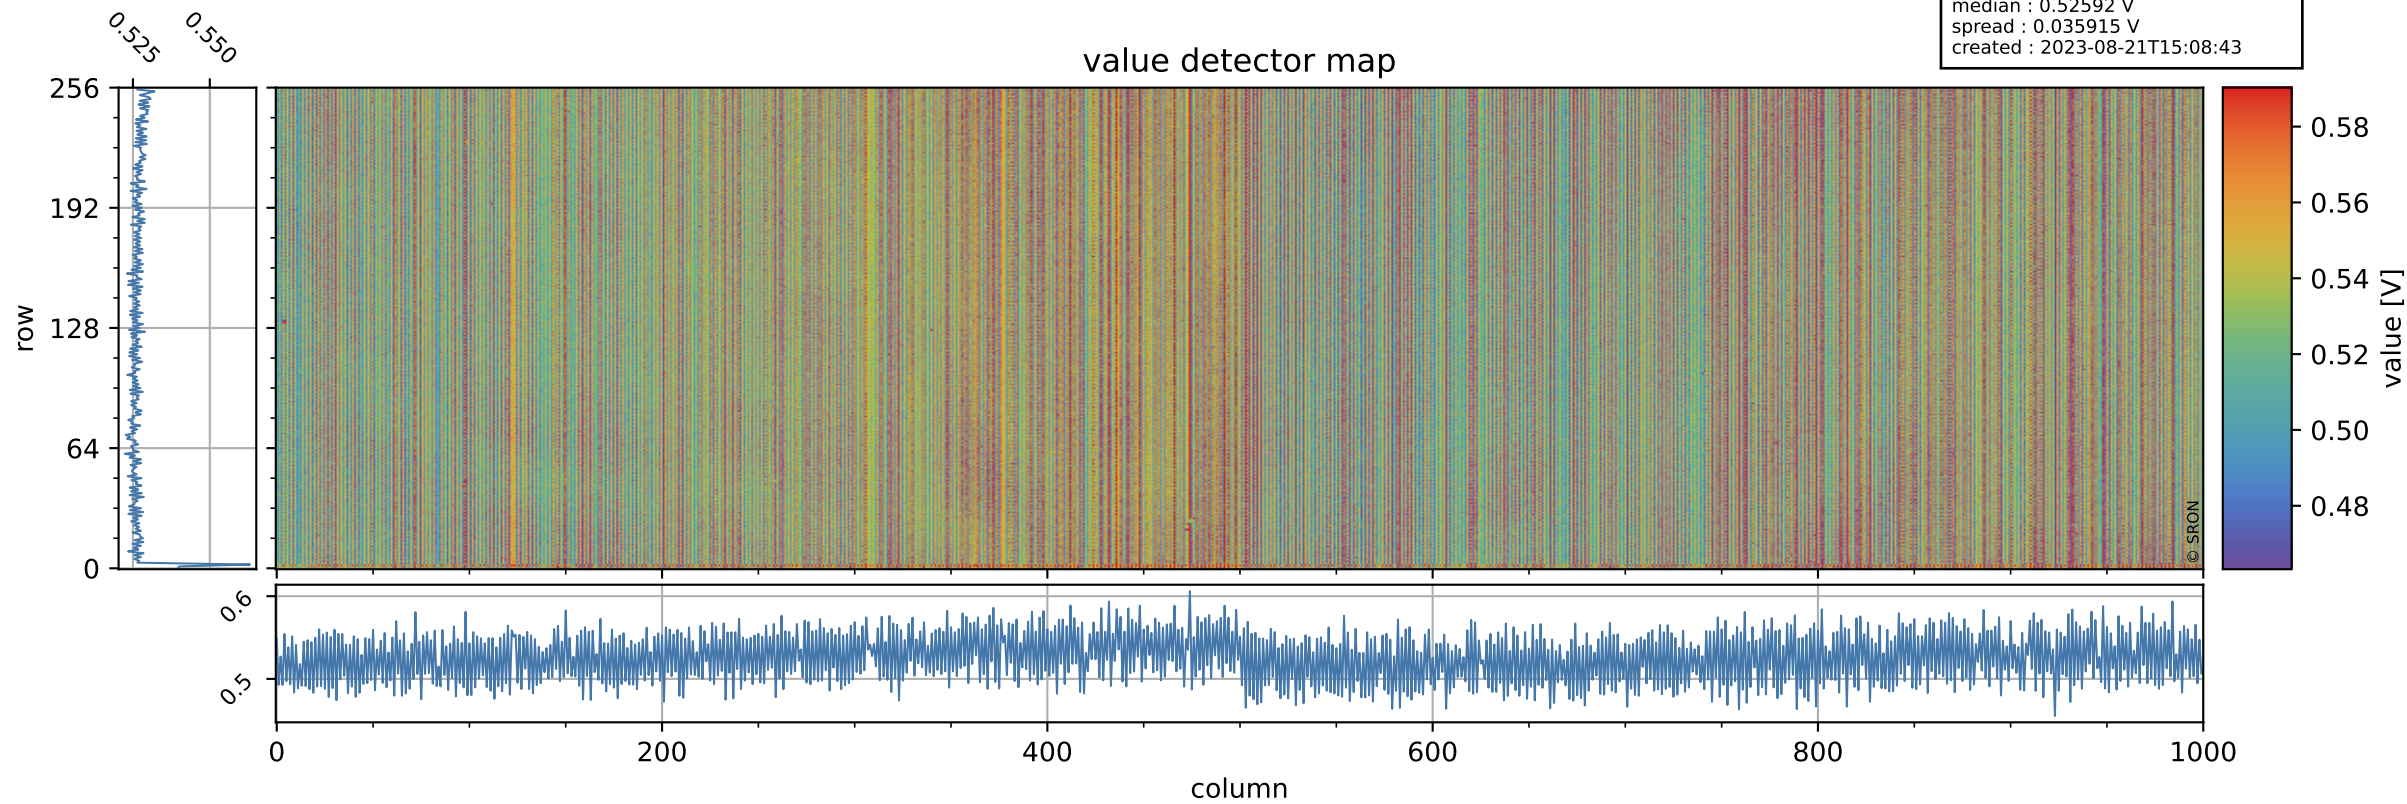

Tropomi SWIR offset (official)

orbits : 16 in [21547, 21592]
coverage : 2021-12-10 / 2021-12-13
median : 0.52592 V
spread : 0.035915 V
created : 2023-08-21T15:08:43

value detector map

Tropomi SWIR offset (official)

orbits : 16 in [21547, 21592]
coverage : 2021-12-10 / 2021-12-13
median : 28.715 μV
spread : 14.488 μV
created : 2023-08-21T15:08:43

Tropomi SWIR offset (official)

orbits : 16 in [21547, 21592]
coverage : 2021-12-10 / 2021-12-13
median : -0.10014 mV
spread : 0.40089 mV
created : 2023-08-21T15:08:43

value compared with SWIR offset CKD

Tropomi SWIR offset (official) ground-tracks of Sentinel-5P

orbits : 16 in [21547, 21592]
coverage : 2021-12-10 / 2021-12-13
created : 2023-08-21T15:08:44

Tropomi SWIR offset (official)

orbits : [2827, 21592]
coverage : 2018-04-30 / 2021-12-13
created : 2023-08-21T15:08:45

trend of detector median & temperatures